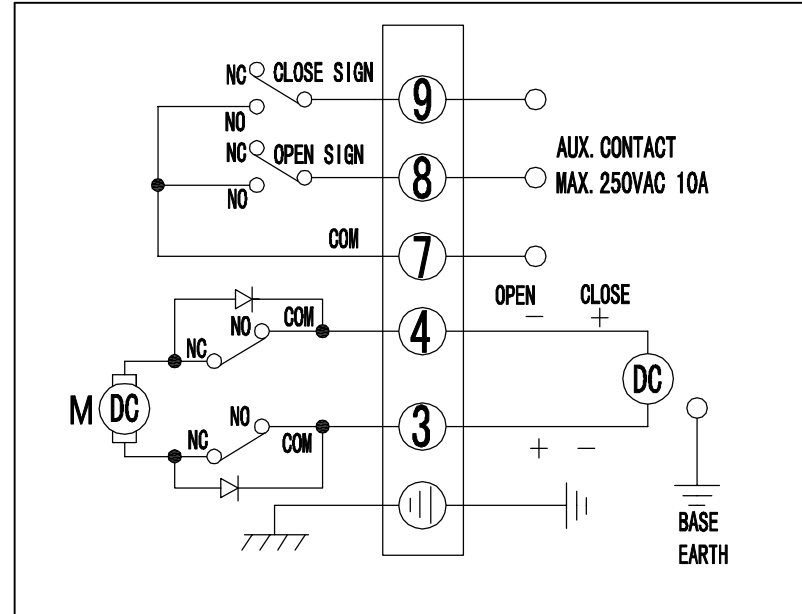

Modulating type 220V

24V DC on-off passive type

220V AC on-off passive type

380V 50/60 HZ on-off type