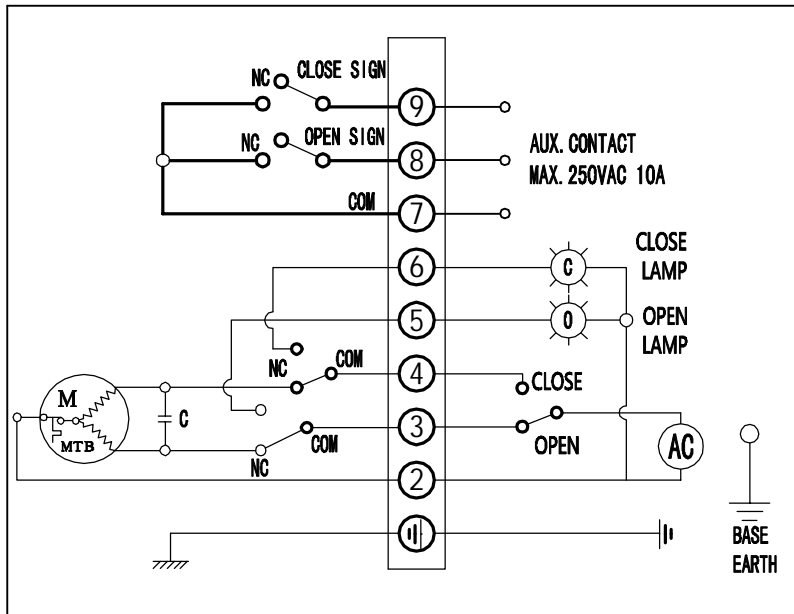

Modulating type 220V

24V DC on-off passive type

220V AC on-off passive type

380V 50/60 HZ on-off type