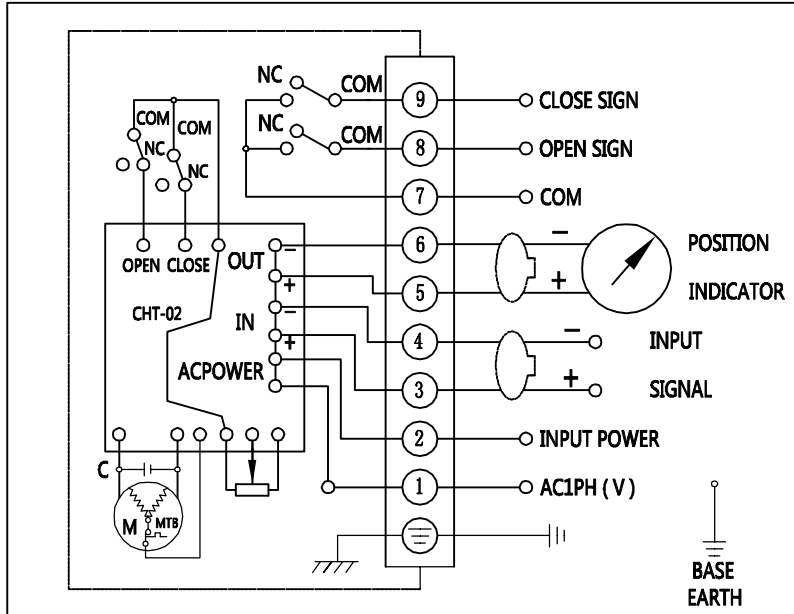

Modulating type 220V

24V DC on-off passive type

220V AC on-off passive type

380V 50/60 HZ on-off type