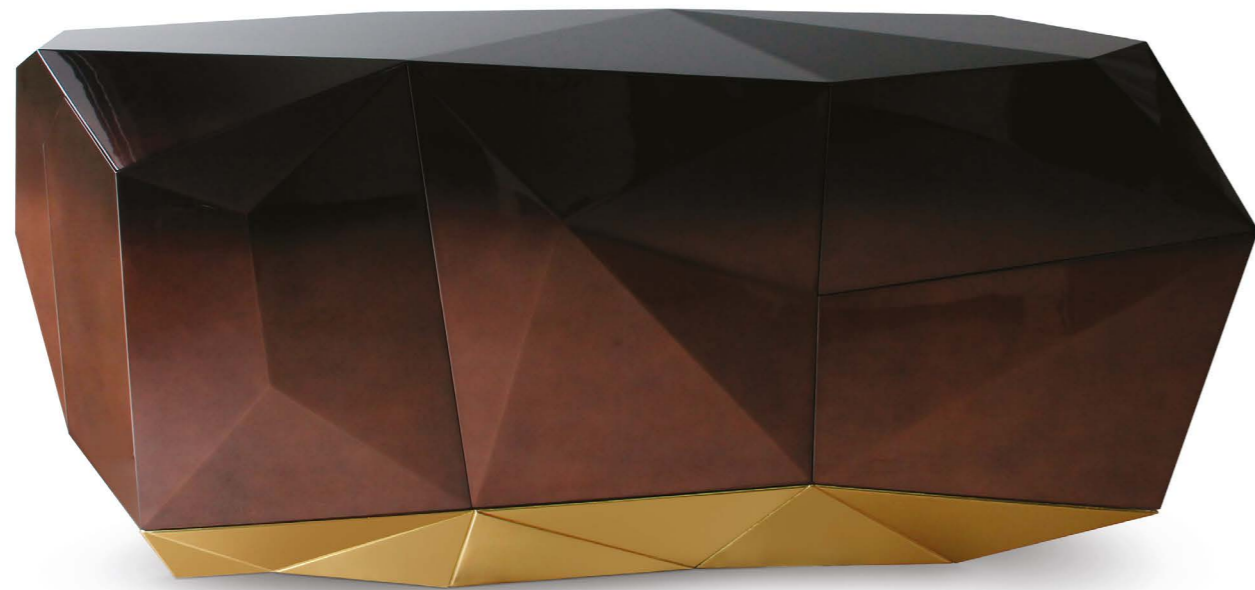

ICONIC MASTERPIECES

TIMELESS SOPHISTICATION

PRIVATE TREASURES

TIME-HONOURED MASTERPIECE

Time honoured masterpiece, the faceted Diamond is influenced by deconstructivism movement of postmodern architecture. The contemporary sideboard is conceived from wood and covered by silver leaf finished with a distinct translucent shade of amethyst and high gloss varnish on top. Two highly sculpted drawers and two doors lead to a remarkable gold leaf interior and one clear glass shelve.

DIAMOND AMETHYST sideboard

W 180 cm | 70.9" D 60 cm | 23.6" H 83 cm | 32.7"

Wood structure, gold leaf, silver leaf with translucent amethyst shade, high gloss varnish, hand carved feet.

“

Fine furniture calls for beautiful forms and one-of-kind silhouettes

DIAMOND CHOCOLATE sideboard

W 180 cm | 70.9" D 60 cm | 23.6" H 83 cm | 32.7"

Wood structure, gold leaf, silver leaf with translucent chocolate shade, high gloss varnish.

DIAMOND BLUE sideboard

W 180 cm | 70.9" D 60 cm | 23.6" H 83 cm | 32.7"

Wood structure, gold leaf, silver leaf with translucent blue shade, high gloss varnish.

D17

W 180
Wood

DIAMOND PYRITE sideboard

W 185 cm | 72.8" D 60 cm | 23.6" H 90 cm | 35.4"

Stainless steel, wood, wood veneer, polished brass and casted brass, glass.