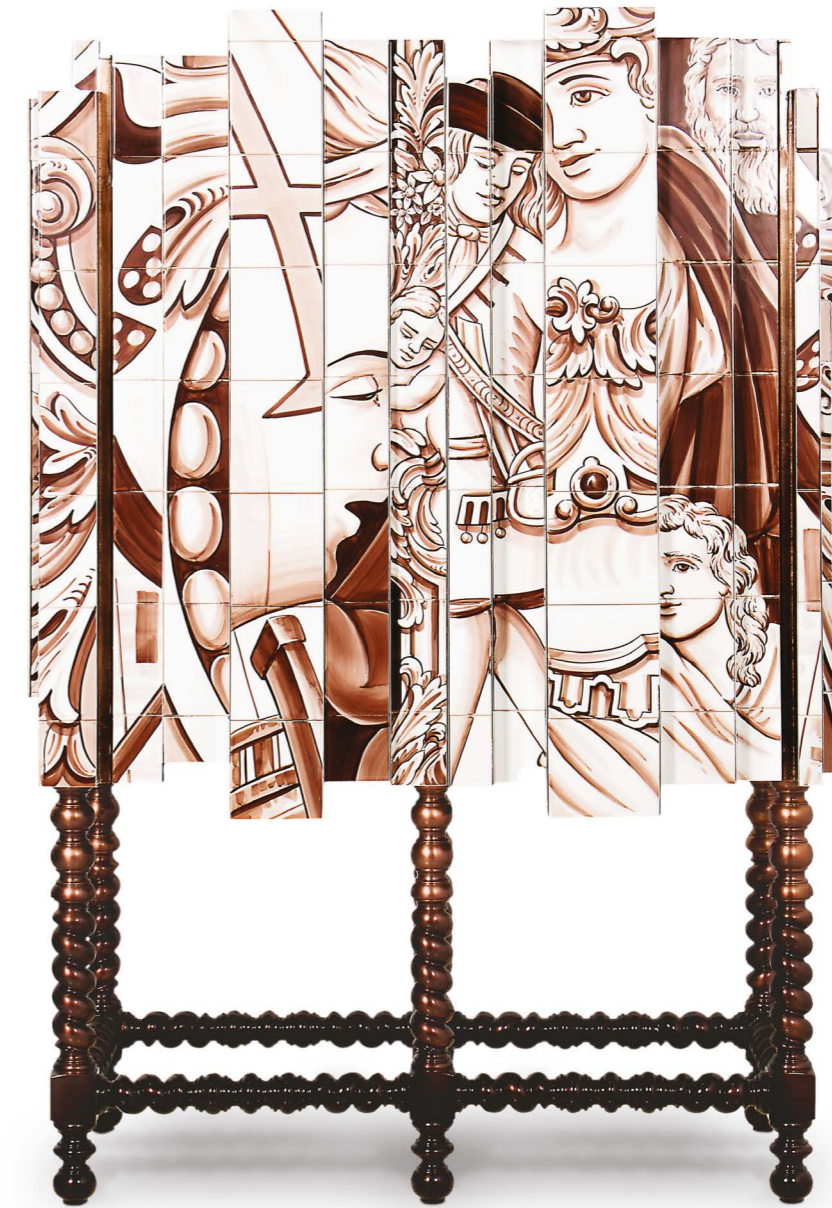

D. HERITAGE cabinet

W 110 cm | 43.3" D 60 cm | 23.6" H 165 cm | 65"

Mahogany, black lacquer, Azulejo (hand painted tiles), mirror.