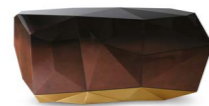

DIAMOND CHOCOLATE Sideboard