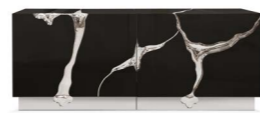

LAPIAZ BLACK SILVER Sideboard