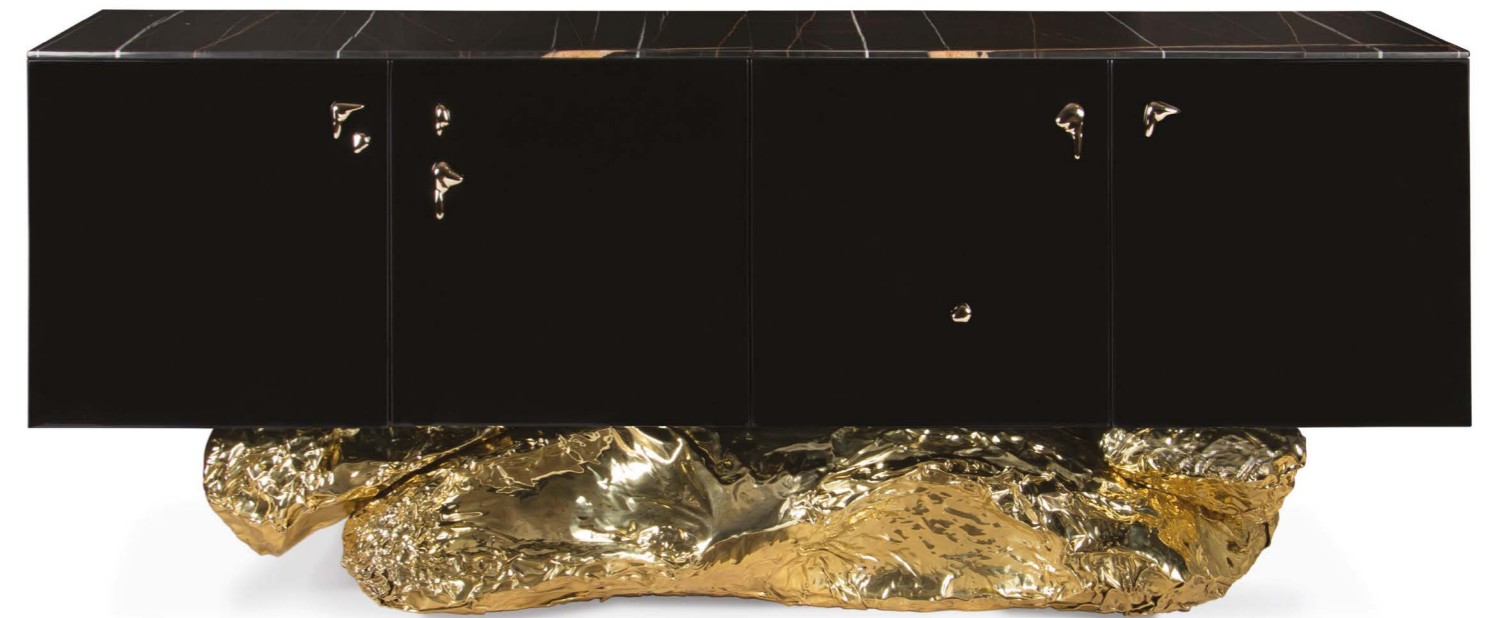

LAPIAZ BLACK sideboard

W 220 cm | 86.6" D 50 cm | 19.7" H 82 cm | 32.3"

Polished stainless steel, casted brass details, high gloss black lacquered wood, poplar root veneer.

PORTUGUESE HERITAGE

The hint of wander of this geometrical sideboard starts by the Azulejos panel, the traditional hand painted tiles and one of the most representative art forms of Portuguese culture. A rich legacy continues when two door open to a lined glossy gold leaf interior, and a classical ornament trim reminds the inside of churches and rich buildings. A clear glass shelf can be seen on the two individual divisions of the sideboard.

HERITAGE sideboard - W 162 cm | 63.8" D 58 cm | 22.8" H 90 cm | 35.4"

HERITAGE BLUE sideboard

W 162 cm | 63.8" D 58 cm | 22.8" H 90 cm | 35.4"

Hand Painted Tiles, Gold Leaf, Brass, Bronze Glass, Wood lacquered in white, high gloss varnish.

HERITAGE SEPIA sideboard

W 162 cm | 63.8" D 58 cm | 22.8" H 90 cm | 35.4"

Hand Painted Tiles, Gold Leaf, Brass, Bronze Glass, Wood lacquered in white, high gloss varnish.

CLASSICAL SYMPHONY

Synonym of innovation and flawless execution, Symphony is enveloped by a tubular cluster of gold plated brass tubes carefully welded with cutting edge technology. Its interior features sleek ebony veneer and boasts a smoked glass shelf. It is wrapped up by a black lacquered base and opaque black glass on top. It is methodically handcrafted by different master artisans, from specialized goldsmiths to passionate wood carving craftsmen.

SYMPHONY cabinet - W 232 cm | 91.3" D 45 cm | 17.7" H 95 cm | 37.4"

SYMPHONY sideboard

W 232 cm | 91.3" D 45 cm | 17.7" H 95 cm | 37.4"
Gold plated brass tubes, rosewood veneer, black lacquer.

ANGRA sideboard