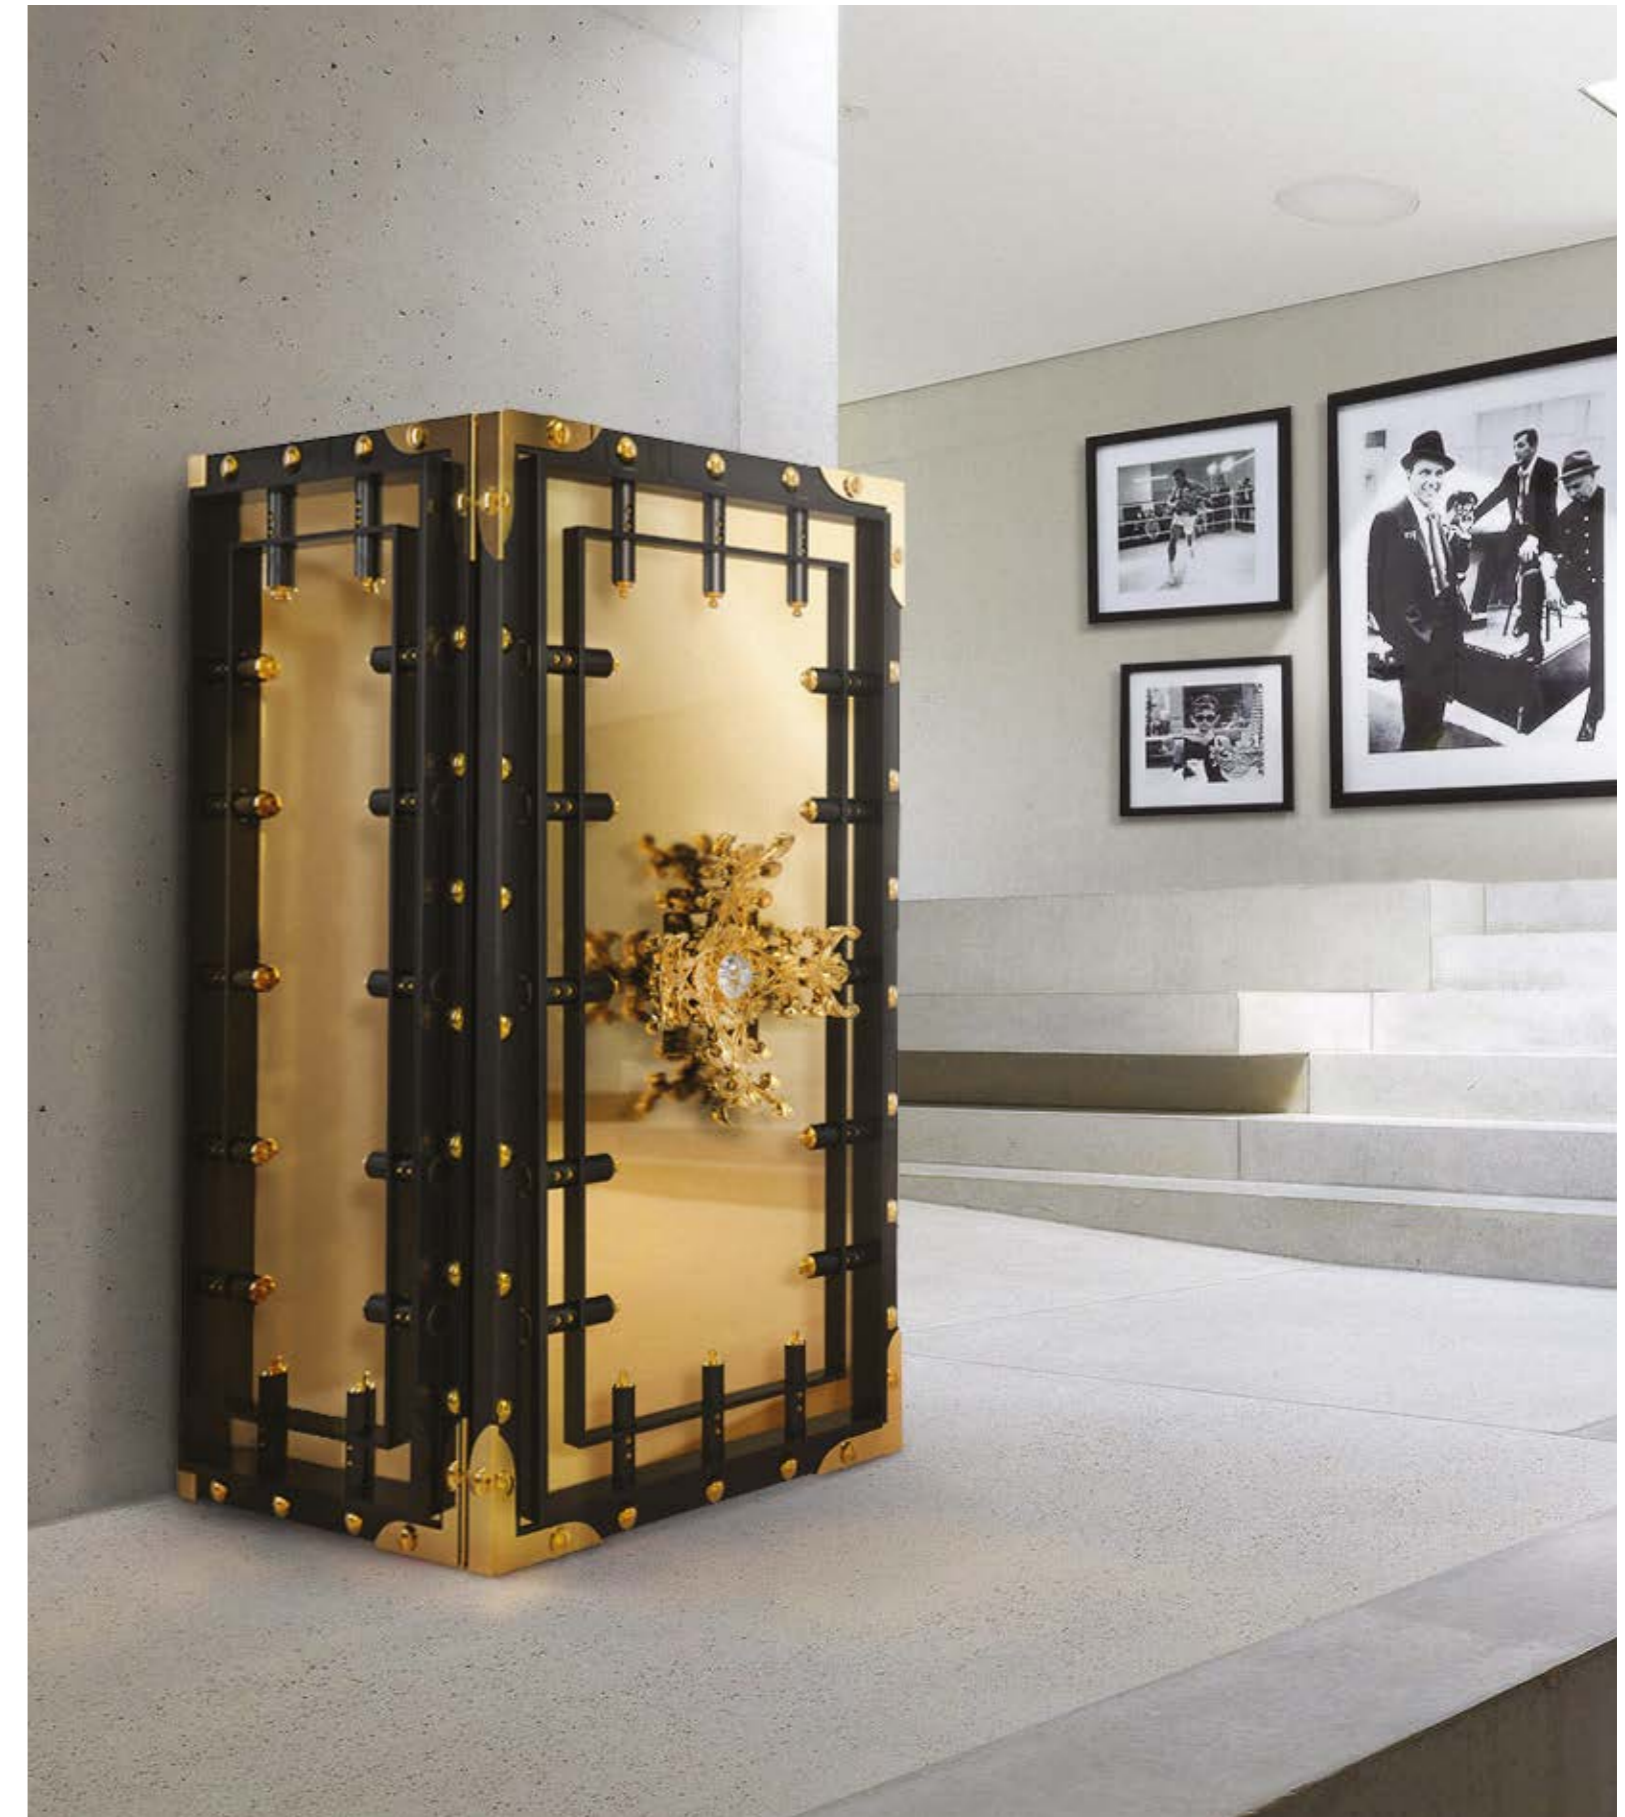

DIAMOND BLACK safe

W 82 cm | 32.3" D 67 cm | 26.4" H 160 cm | 63"

High gloss black lacquered finish; with gold leaf interior shelves and base. Certified safe with touch sensitive illuminated keypad. Eight rotor modular watch winder mechanism.

MILLIONAIRE SILVER jewelry safe

W 35 cm | 13.8" D 35 cm | 13.8" H 35 cm | 13.8"

Silver plated exterior, with gold plated handle and cogs. Dial lock combination.

MILLIONAIRE jewelry safe

W 35 cm | 13.8" D 35 cm | 13.8" H 35 cm | 13.8"

Gold plated exterior, with silver plated handle and cogs. Dial lock combination.

KNOX watchwinder

W 73 cm | 28.7" D 65 cm | 25.6" H 55 cm | 21.7"

Brass black grid frame, polished gold plate. Eight rotor modular watch winder mechanism.

BOHÈME safe

W 83 cm | 32.7" D 65 cm | 25.6" H 135 cm | 53.1"

Polished brass, polished hammered brass, brushed gold brass with patina, brushed gold brass.

DIAMOND watchwinder

W 26 cm | 10.2" D 25 cm | 9.8" H 20 cm | 7.9"