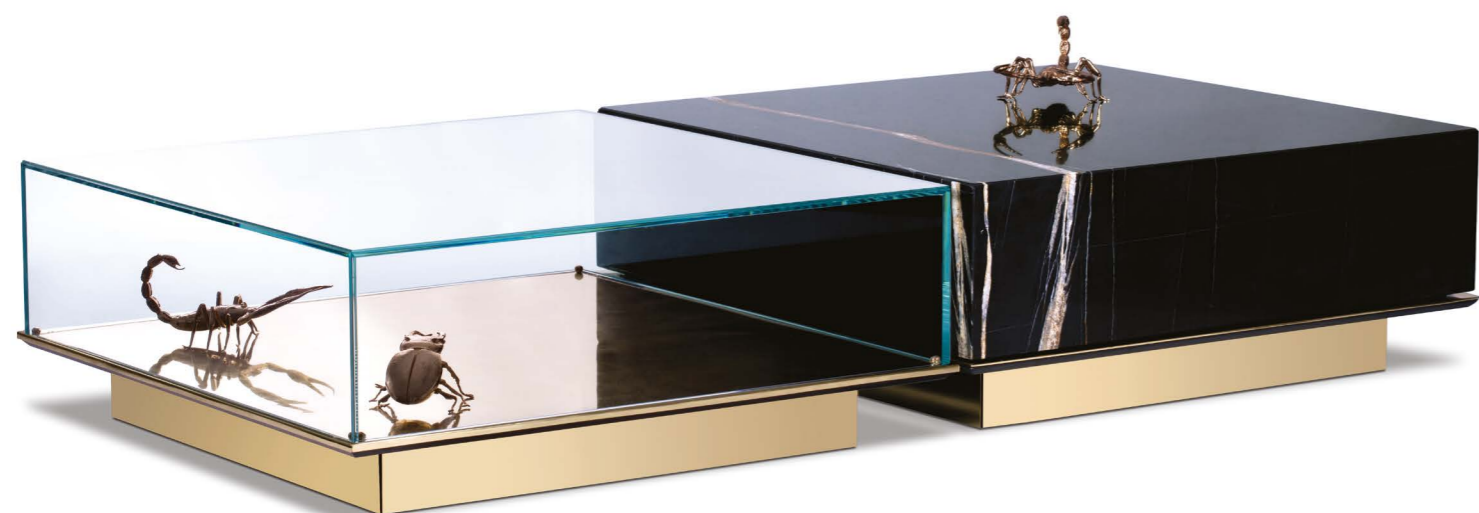

LAPIAZ BLACK Center Table & SYMPHONY sideboard | Project by Cochet by Pais - Paris, France

LAPIAZ OVAL center table

W 115 cm | 45.2" D 70 cm | 27.5" H 33,5 cm | 13.1"
Polished brass and polished stainless steel.

LAPIAZ OVAL WALNUT center table

W 115 cm | 45.2" D 70 cm | 27.5" H 33,5 cm | 13.1"
Polished brass and walnut veneer.

LAPIAZ OVAL center table | ODETTE sofa | SUPERNOVA chandelier | ANGRA sideboard

EMPIRE WALNUT center table

W 130 cm | 51.2" H 37 cm | 14.6"
Polished brass and wood veneer.

EMPIRE POPLAR center table

W 130 cm | 51.2" H 37 cm | 14.6"
Polished brass and wood veneer.

METAMORPHOSIS center table

1x : W 81 CM | 31.8" D 81 CM | 31.8" H 32 CM | 12.5" // Set of 2x: W 162 CM | 63.7" D 81 CM | 31.8" H 32 CM | 12.5"
Glass, gold plated brass, casted brass, marble, wood. Decorative elements in gold plated brass.