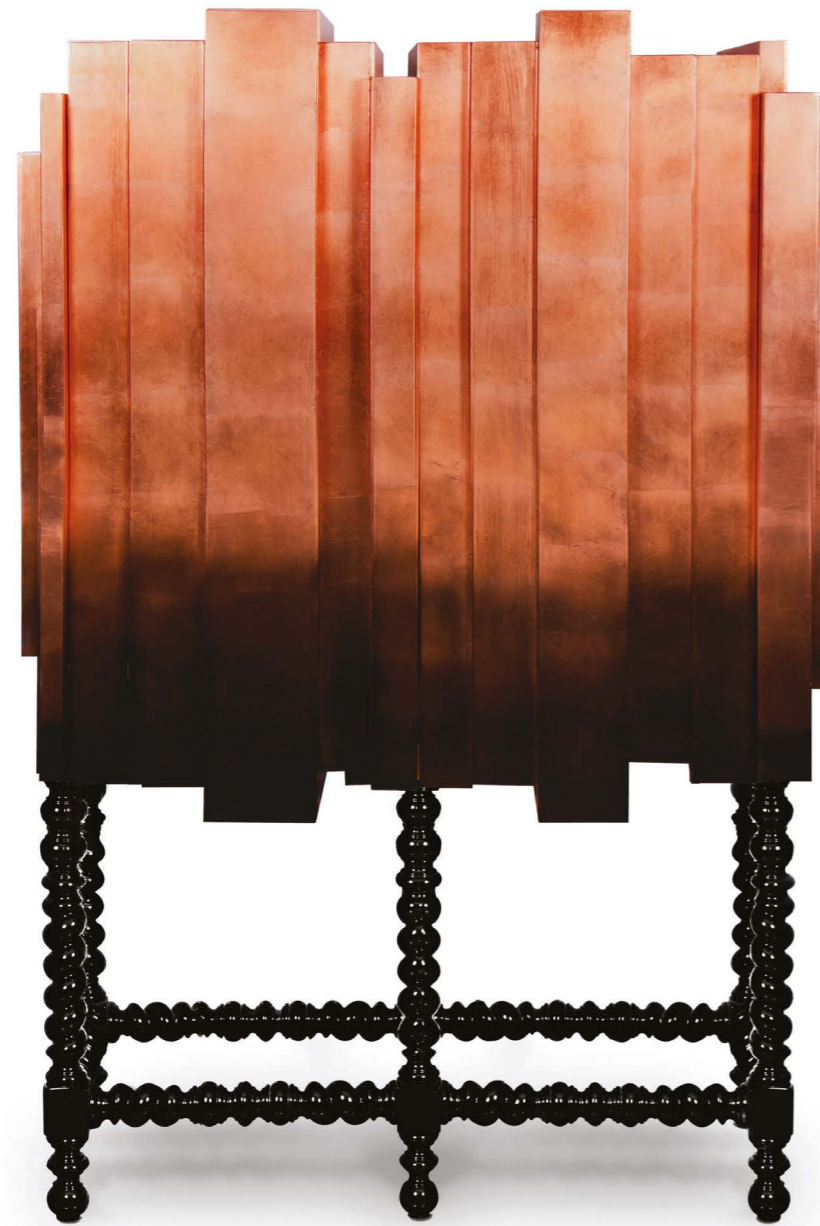

D. MANUEL cabinet

W 110 cm | 43.3" D 60 cm | 23.6" H 165 cm | 65"

Mahogany, black lacquer, copper leaf, black lacquer gradient.