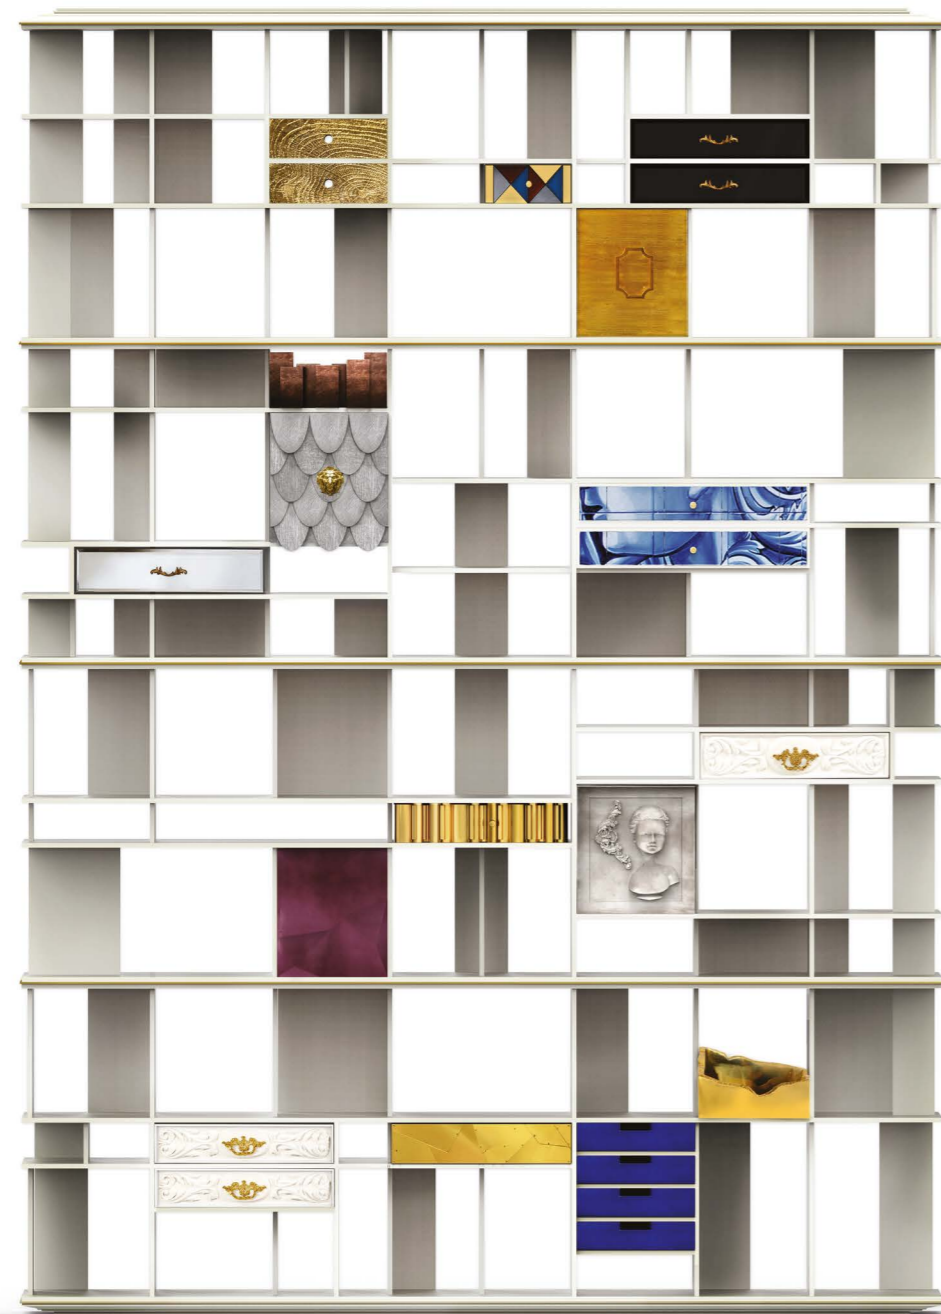

CUBIC sconces lamp

BIG: W 18.5 cm | 7.3" D 15 cm | 6" H 48 cm | 18.9" / SMALL: W 17 cm | 6.6" D 15 | 5.9" H 43 cm | 17"
Casted brass and gold-plated.

SUPERNOVA sconce lamp

W 15 cm | 5.9" D 15 cm | 5.9" H 30 cm | 11"
Gold plated brass.

Fiberglass, silver leaf and translucent varnish. Stainless steel base. Silk shade.

COLECCIONISTA bookcase

W 242 cm | 95.3" D 35 cm | 13.8" H 362 cm | 142.5"

Lacquered wood, metal, ceramics, silver leaf, copper leaf, translucent colors, Portuguese hand painted tiles, stucco, polished brass, glass. Drawers available in different shapes and sizes.