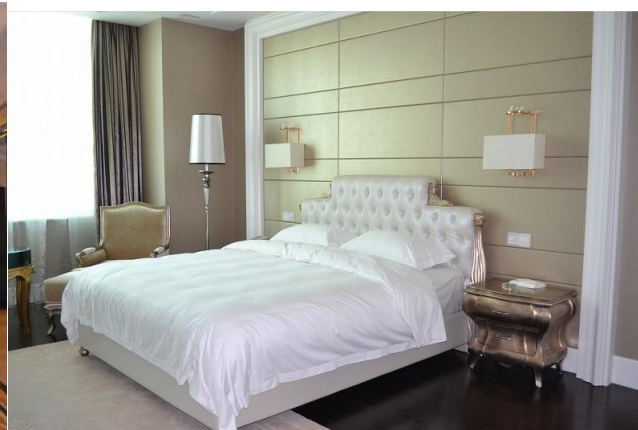

# Hotel case

	<b>Zhongshan Aijiaju Furniture Co., Ltd.</b>
	Jack Yin
	<b>Mid-to-high end:</b> villa + hotel + club furniture, cabinets, custom and fixed installation, one-stop landing supporting services.
	<b>Tel/WeChat/WhatsApp:</b> +86 13528128397
 A 殷梦飞 Jack yin 广东 中山	<b>Email:</b> 523498010@qq.com
 <small>扫一扫上面的二维码图案，加我微信</small>	<b>URL:</b> <a href="https://ajjhome.en.alibaba.com">https://ajjhome.en.alibaba.com</a>
	<b>Address:</b> No. 27-1, Building 3, 17th Phase, Agile New Town, Sanxiang Town, Zhongshan, Guangdong, China

## Sofitel Foshan Louvre Hotel

One style on the first floor allows different guests to experience different home environments and sell furniture

Xiamen Jiayi Hotel

Hefei Lanting Hot Spring Hotel

Resplendent Club Hotel

Yangtze River boat Hotel

Shenzhen Wanjia Hotel

Xi'an Zhongjing Huayi Hotel

Wuhu yueyuanfang Hotel

Hotel matching mattress

● ● ● ● ● ● ● ●

**AJHOME JACK**