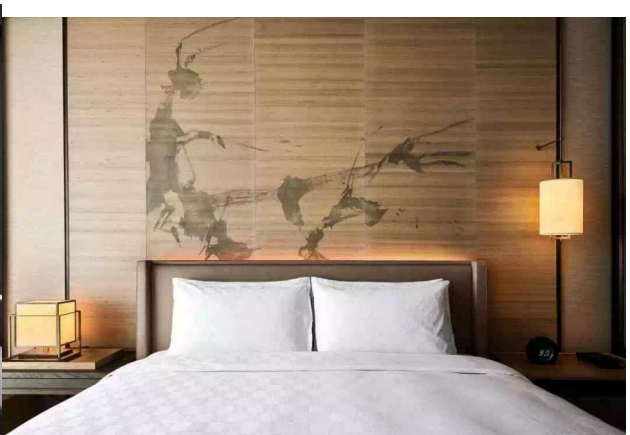

# Hotel case

	<b>Zhongshan Aijiaju Furniture Co., Ltd.</b>
	Jack Yin
	<b>Mid-to-high end:</b> villa + hotel + club furniture, cabinets, custom and fixed installation, one-stop landing supporting services.
	<b>Tel/WeChat/WhatsApp:</b> +86 13528128397
 A 殷梦飞 Jack yin 广东 中山	<b>Email:</b> 523498010@qq.com
 <small>扫一扫上面的二维码图案，加我微信</small>	<b>URL:</b> <a href="https://ajjhome.en.alibaba.com">https://ajjhome.en.alibaba.com</a>
	<b>Address:</b> No. 27-1, Building 3, 17th Phase, Agile New Town, Sanxiang Town, Zhongshan, Guangdong, China

## Sofitel Foshan Louvre Hotel

One style on the first floor allows different guests to experience different home environments and sell furniture

Xiamen Jiayi Hotel

Hefei Lanting Hot Spring Hotel

Resplendent Club Hotel

Yangtze River boat Hotel

Shenzhen Wanjia Hotel

Xi'an Zhongjing Huayi Hotel

Wuhu yueyuanfang Hotel

Hotel matching mattress

● ● ● ● ● ● ● ●

**AJHOME JACK**