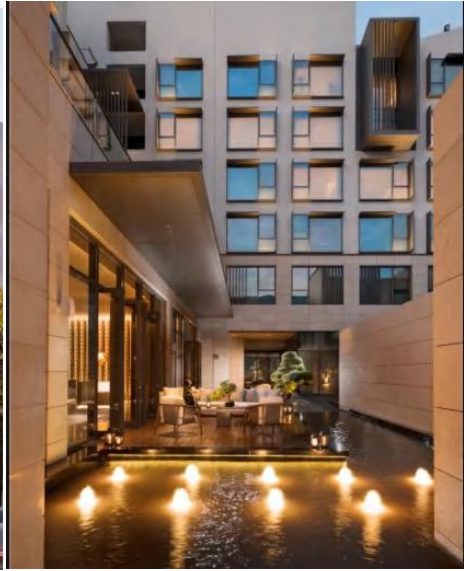

# Hotel case

	<b>Zhongshan Aijiaju Furniture Co., Ltd.</b>
	Jack Yin
	<b>Mid-to-high end:</b> villa + hotel + club furniture, cabinets, custom and fixed installation, one-stop landing supporting services.
	<b>Tel/WeChat/WhatsApp:</b> +86 13528128397
 A 殷梦飞 Jack yin 广东 中山	<b>Email:</b> 523498010@qq.com
 <small>扫一扫上面的二维码图案，加我微信</small>	<b>URL:</b> <a href="https://ajjhome.en.alibaba.com">https://ajjhome.en.alibaba.com</a>
	<b>Address:</b> No. 27-1, Building 3, 17th Phase, Agile New Town, Sanxiang Town, Zhongshan, Guangdong, China

## Sofitel Foshan Louvre Hotel

One style on the first floor allows different guests to experience different home environments and sell furniture

Xiamen Jiayi Hotel

Hefei Lanting Hot Spring Hotel

Resplendent Club Hotel

Yangtze River boat Hotel

Shenzhen Wanjia Hotel

Xi'an Zhongjing Huayi Hotel

Wuhu yueyuanfang Hotel

Hotel matching mattress

● ● ● ● ● ● ● ●

**AJHOME JACK**