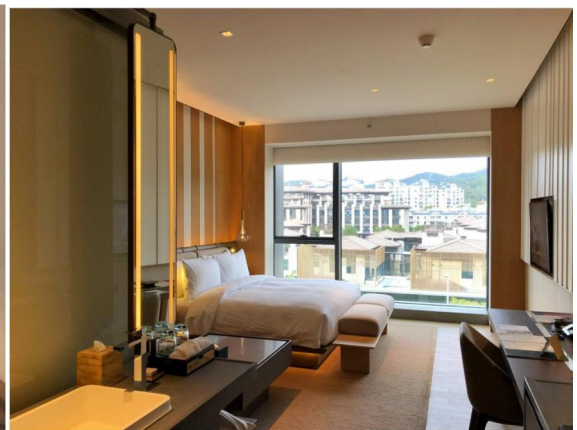

# Hotel case

	<b>Zhongshan Aijiaju Furniture Co., Ltd.</b>
	Jack Yin
	<b>Mid-to-high end:</b> villa + hotel + club furniture, cabinets, custom and fixed installation, one-stop landing supporting services.
	<b>Tel/WeChat/WhatsApp:</b> +86 13528128397
 A 殷梦飞 Jack yin 广东 中山	<b>Email:</b> 523498010@qq.com
 <small>扫一扫上面的二维码图案，加我微信</small>	<b>URL:</b> <a href="https://ajjhome.en.alibaba.com">https://ajjhome.en.alibaba.com</a>
	<b>Address:</b> No. 27-1, Building 3, 17th Phase, Agile New Town, Sanxiang Town, Zhongshan, Guangdong, China

## Sofitel Foshan Louvre Hotel

One style on the first floor allows different guests to experience different home environments and sell furniture

Xiamen Jiayi Hotel

Hefei Lanting Hot Spring Hotel

Resplendent Club Hotel