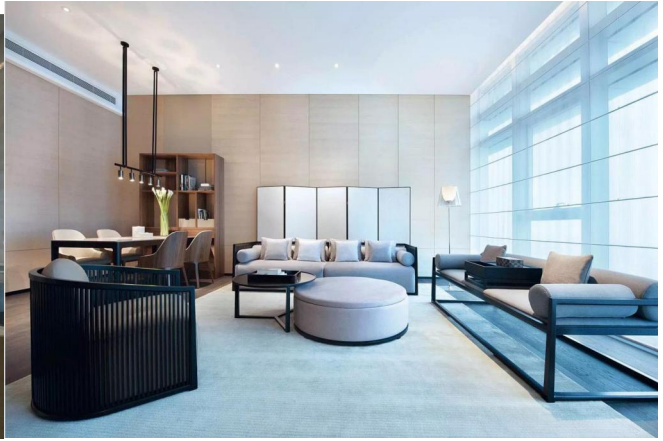

# Hotel case

	<b>Zhongshan Aijiaju Furniture Co., Ltd.</b>
	Jack Yin
	<b>Mid-to-high end:</b> villa + hotel + club furniture, cabinets, custom and fixed installation, one-stop landing supporting services.
	<b>Tel/WeChat/WhatsApp:</b> +86 13528128397
 A 殷梦飞 Jack yin 广东 中山	<b>Email:</b> 523498010@qq.com
 <small>扫一扫上面的二维码图案，加我微信</small>	<b>URL:</b> <a href="https://ajjhome.en.alibaba.com">https://ajjhome.en.alibaba.com</a>
	<b>Address:</b> No. 27-1, Building 3, 17th Phase, Agile New Town, Sanxiang Town, Zhongshan, Guangdong, China

## Sofitel Foshan Louvre Hotel

One style on the first floor allows different guests to experience different home environments and sell furniture

Xiamen Jiayi Hotel

Hefei Lanting Hot Spring Hotel

Resplendent Club Hotel