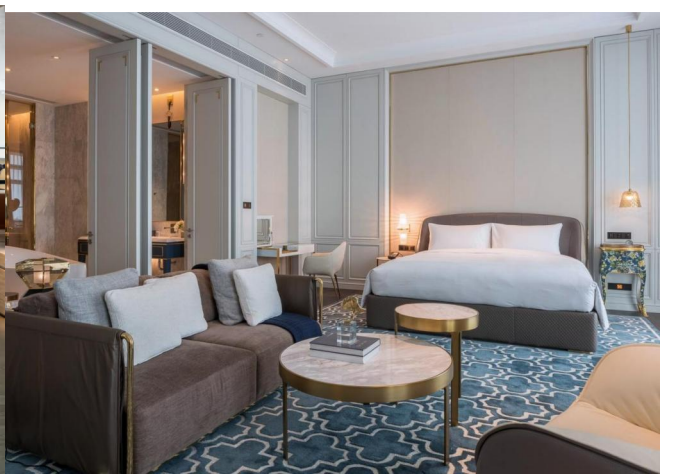

# Hotel case

	<b>Zhongshan Aijiaju Furniture Co., Ltd.</b>
	Jack Yin
	<b>Mid-to-high end:</b> villa + hotel + club furniture, cabinets, custom and fixed installation, one-stop landing supporting services.
	<b>Tel/WeChat/WhatsApp:</b> +86 13528128397
 A 殷梦飞 Jack yin 广东 中山	<b>Email:</b> 523498010@qq.com
 <small>扫一扫上面的二维码图案，加我微信</small>	<b>URL:</b> <a href="https://ajjhome.en.alibaba.com">https://ajjhome.en.alibaba.com</a>
	<b>Address:</b> No. 27-1, Building 3, 17th Phase, Agile New Town, Sanxiang Town, Zhongshan, Guangdong, China

## Sofitel Foshan Louvre Hotel

One style on the first floor allows different guests to experience different home environments and sell furniture

Xiamen Jiayi Hotel

Hefei Lanting Hot Spring Hotel

Resplendent Club Hotel