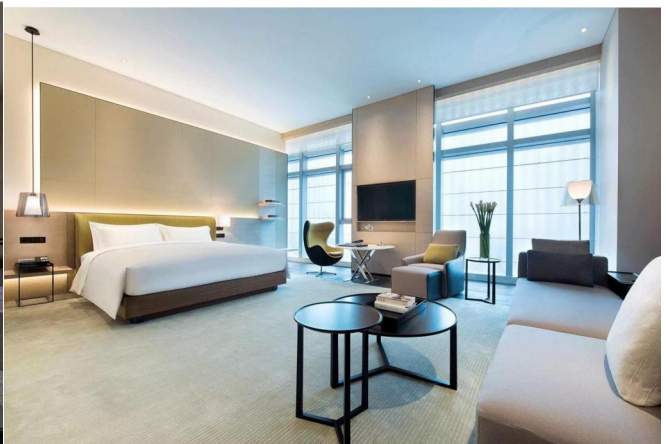

# Hotel case

	<b>Zhongshan Aijiaju Furniture Co., Ltd.</b>
	Jack Yin
	<b>Mid-to-high end:</b> villa + hotel + club furniture, cabinets, custom and fixed installation, one-stop landing supporting services.
	<b>Tel/WeChat/WhatsApp:</b> +86 13528128397
 A 殷梦飞 Jack yin 广东 中山	<b>Email:</b> 523498010@qq.com
 <small>扫一扫上面的二维码图案，加我微信</small>	<b>URL:</b> <a href="https://ajjhome.en.alibaba.com">https://ajjhome.en.alibaba.com</a>
	<b>Address:</b> No. 27-1, Building 3, 17th Phase, Agile New Town, Sanxiang Town, Zhongshan, Guangdong, China

## Sofitel Foshan Louvre Hotel

One style on the first floor allows different guests to experience different home environments and sell furniture

Xiamen Jiayi Hotel

Hefei Lanting Hot Spring Hotel

Resplendent Club Hotel