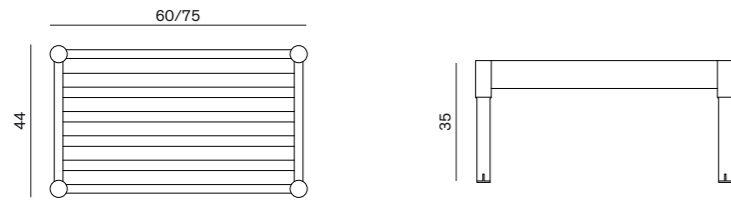

10TH VIESTE POUF

10TH VIESTE POUF SLIM
60 - 44 - 35 h cm

10TH VIESTE POUFF LARGE
75 - 44 - 35 h cm