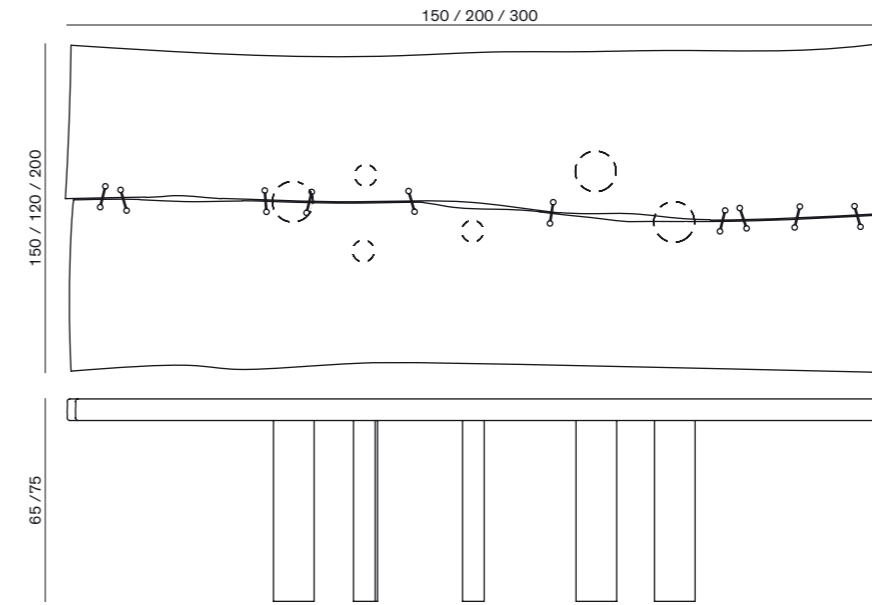

10TH JOINT DINING TABLE - 10TH JOINT ROUND DINING TABLE

10TH JOINT DINING TABLE
150 - 150 - 65/75 h cm
300 - 120 - 65/75 h cm
200 - 200 - 65/75 h cm