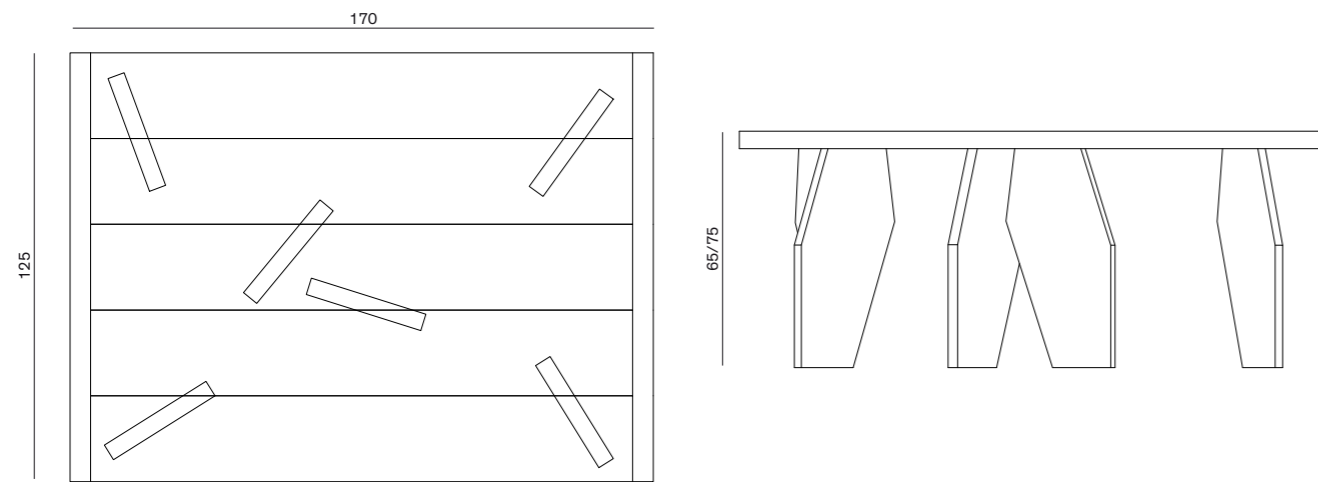

10TH JOINT LOUNGE TABLE
170 - 125 - 65/75 h cm