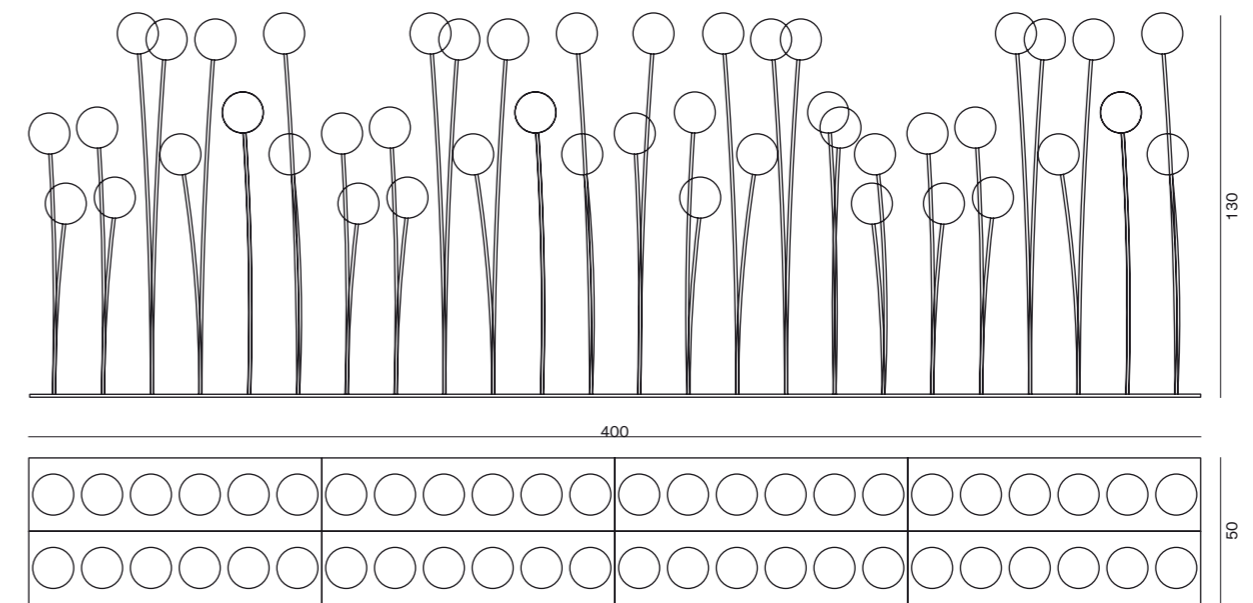

EXAMPLE OF COMPOSITION_ESEMPIO DI COMPOSIZIONE