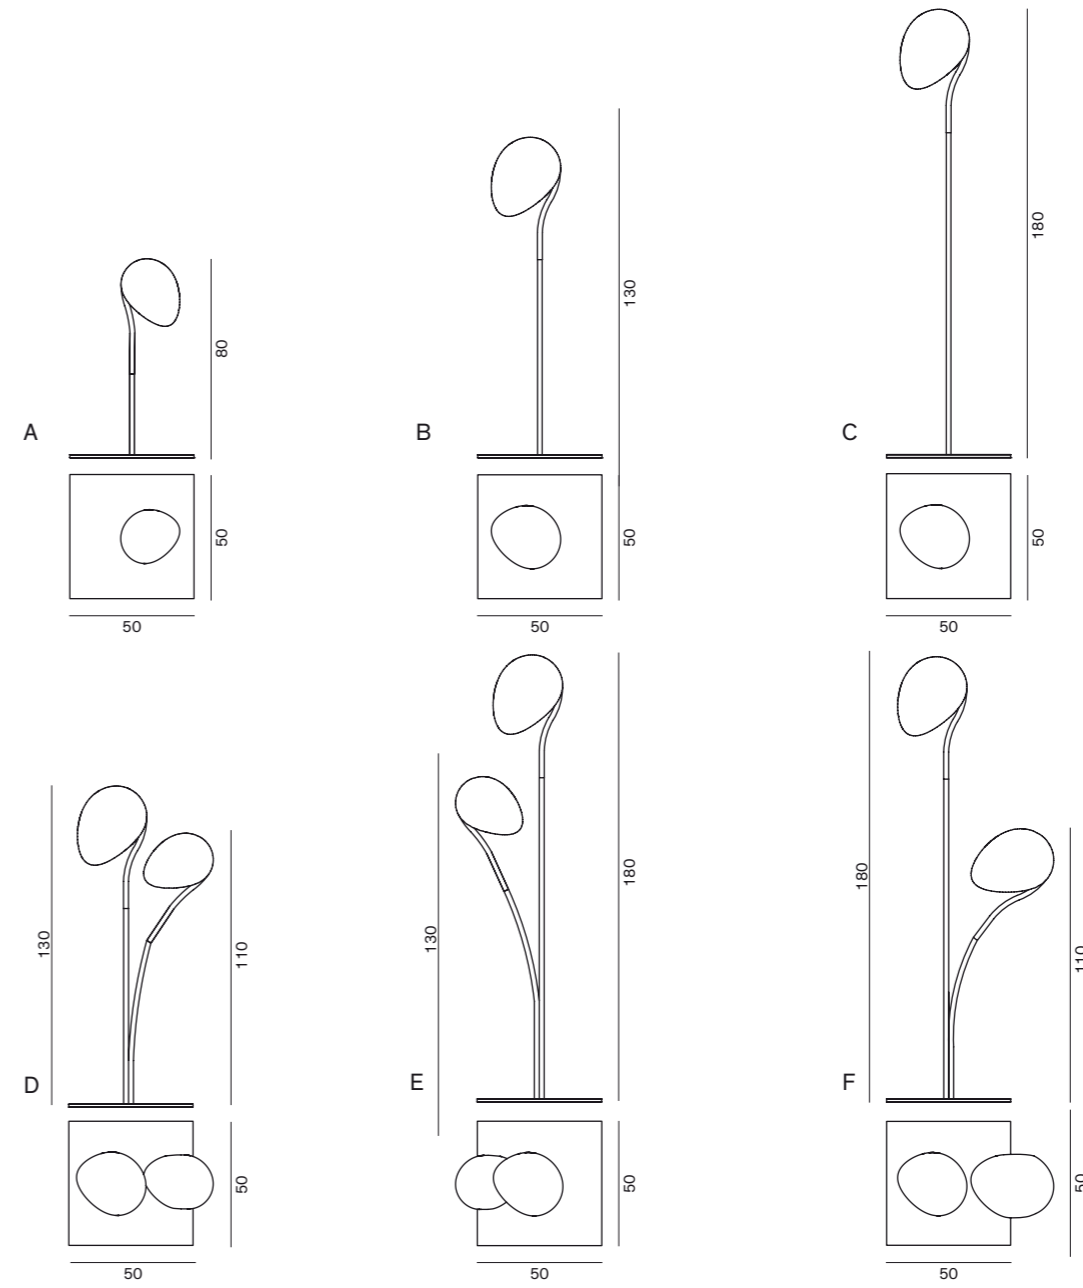

### 10TH CLOVE POUF

10TH CLOVE POUF 75  
Ø 74x40 h cm

10TH CLOVE POUF 110  
Ø 110x36

### 10TH NEMO SMALL LIGHT - NEMO BIG LIGHT

10TH NEMO SMALL LIGHT  
70 - 38 - 47 h cm

10TH NEMO BIG LIGHT  
100 - 52 - 63 h cm

### 10TH TREE LIGHT

10TH TREE LIGHT A  
50 - 50 - 80 h cm

10TH TREE LIGHT D  
50 - 50 - 130 h cm

10TH TREE LIGHT B  
50 - 50 - 130 h cm

10TH TREE LIGHT E  
50 - 50 - 180 h cm

10TH TREE LIGHT C  
50 - 50 - 180 h cm