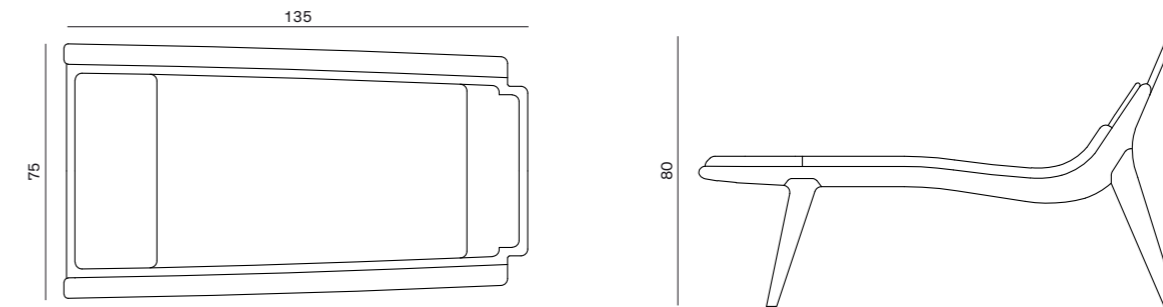

10TH LERICI CHAISE LONGUE

10TH LERICI CHAISE LONGUE
135 - 75 - 80 h cm