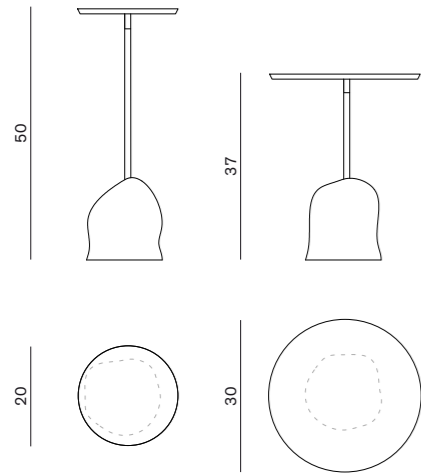

### 10TH STAR COFFEE TABLE

10TH STAR COFFEE TABLE 120  
Ø 120x30 h cm

10TH STAR COFFEE TABLE 60  
Ø 60x40 h cm

### 10TH STAR SIDE TABLE - 10TH STAR STOOL

10TH STAR SIDE TABLE  
Ø 40x50 h cm

10TH STAR STOOL  
Ø 40x65 h cm

10TH ROCK ROUND COFFEE TABLE - 10TH ROCK SQUARE COFFEE TABLE

10TH ROCK ROUND COFFEE TABLE  
 Ø 20x50 h cm  
 Ø 30x37 h cm