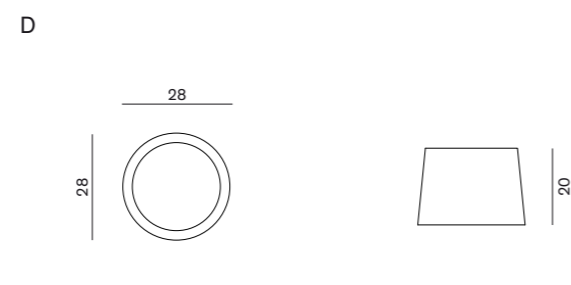

## 10TH VASES

10TH VASE A  
40 - 40 - 40 h cm

10TH VASE B  
50 - 50 - 50 h cm

10TH VASE C  
16 - 16 - 50 h cm

10TH VASE D  
Ø 28 - 20 h cm

10TH VASE E  
Ø 28 - 30 h cm

## 10TH BASKET AND TRAY

10TH BASKET BIG  
70 - 40 - 36 h cm

10TH BASKET SMALL  
35 - 35 - 25 h cm

10TH TRAY  
25 - 25 - 6 h cm