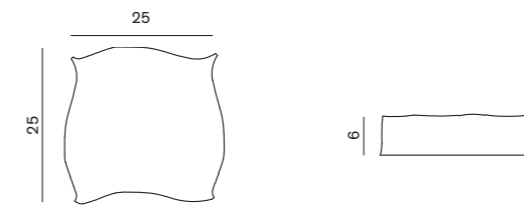

## 10TH VASES

10TH VASE A  
40 - 40 - 40 h cm

10TH VASE B  
50 - 50 - 50 h cm

10TH VASE C  
16 - 16 - 50 h cm

10TH VASE D  
Ø 28 - 20 h cm

10TH VASE E  
Ø 28 - 30 h cm

## 10TH BASKET AND TRAY

10TH BASKET BIG  
70 - 40 - 36 h cm

10TH BASKET SMALL  
35 - 35 - 25 h cm

10TH TRAY  
25 - 25 - 6 h cm