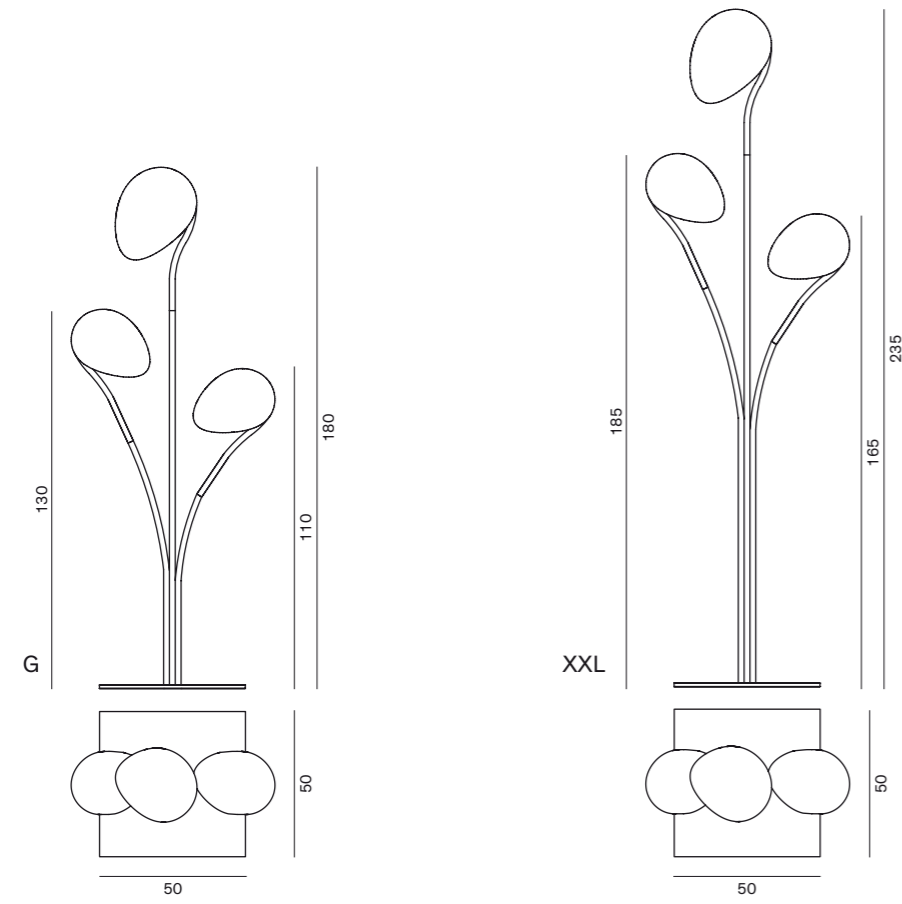

10TH TREE LIGHT

10TH TREE LIGHT G
50 - 50 - 180 h cm

10TH TREE LIGHT XXL
50 - 50 - 235 h cm