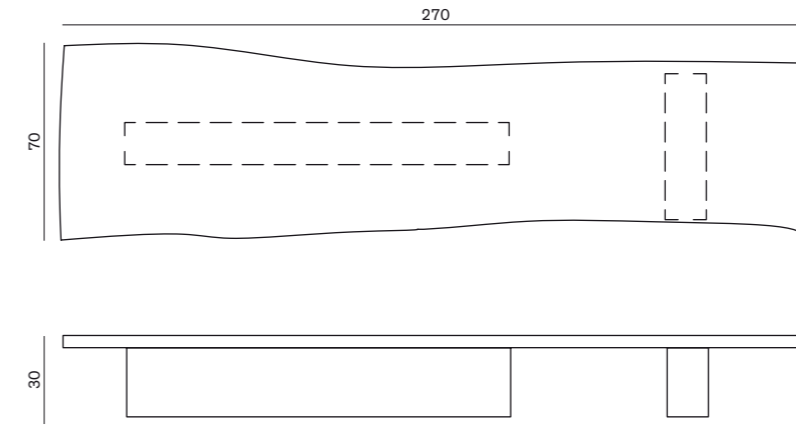

10TH JOINT STONE COFFEE TABLE - 10TH JOINT COFFEE TABLE

10TH JOINT STONE COFFEE TABLE
270 - 70 - 30 h cm