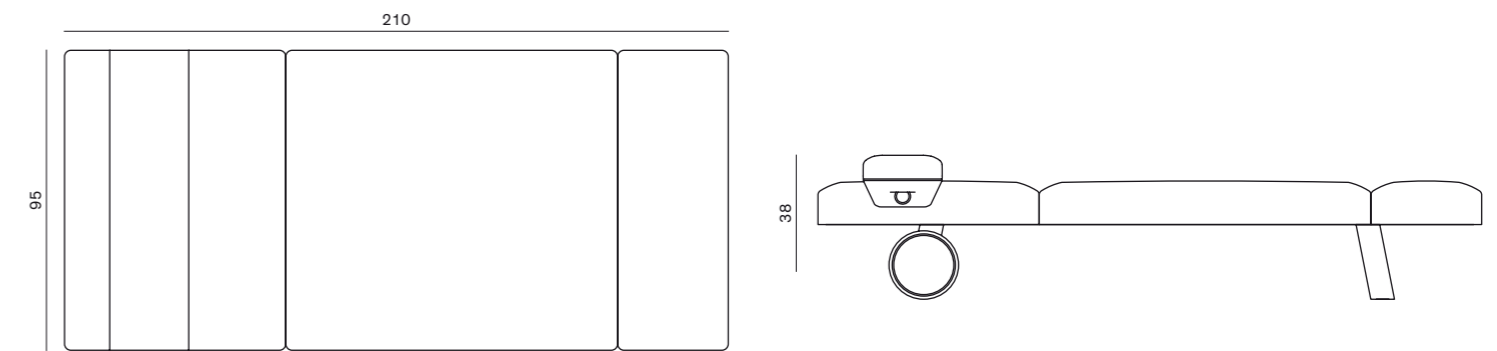

10TH SUN LOUNGER

10TH SUN LOUNGER
210 - 95 - 38 h cm