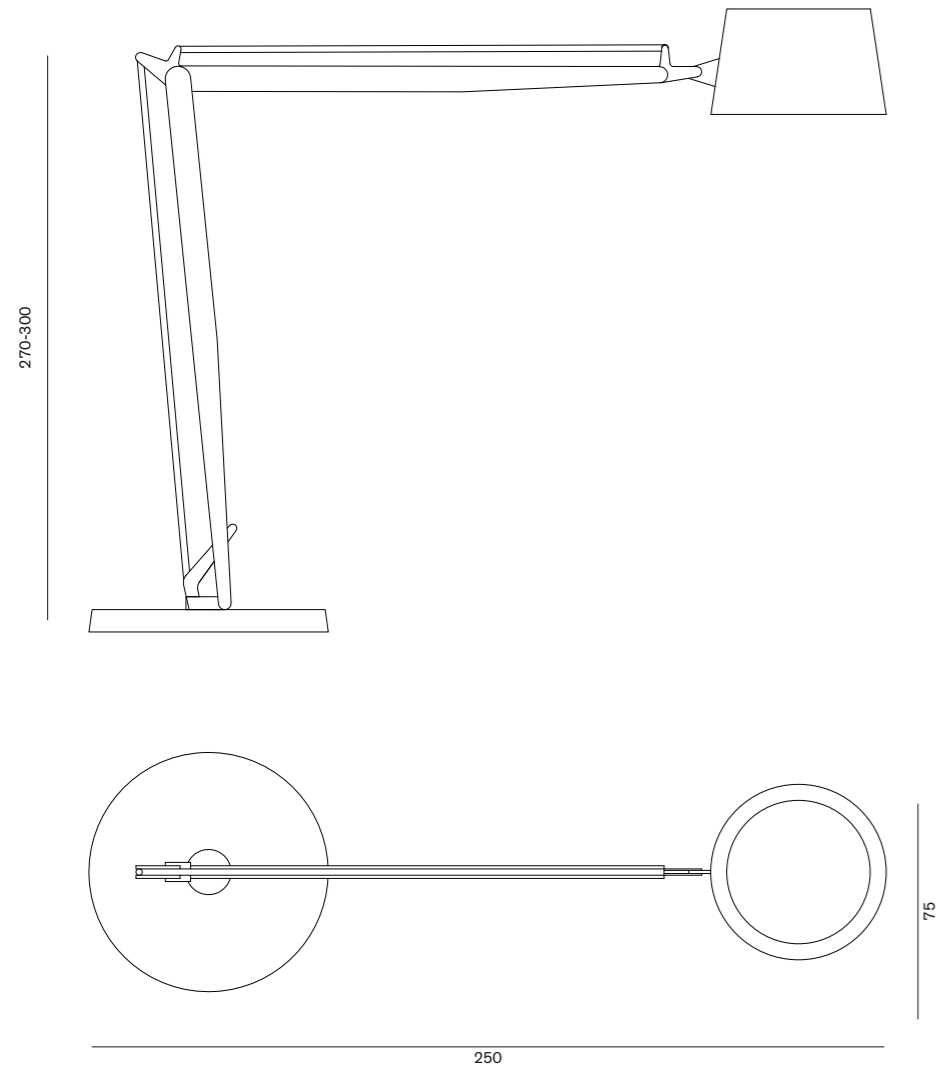

10TH LUCIFERO HEATER LIGHT

10TH LUCIFERO HEATER LIGHT
250 - 75 - 270/300 h cm