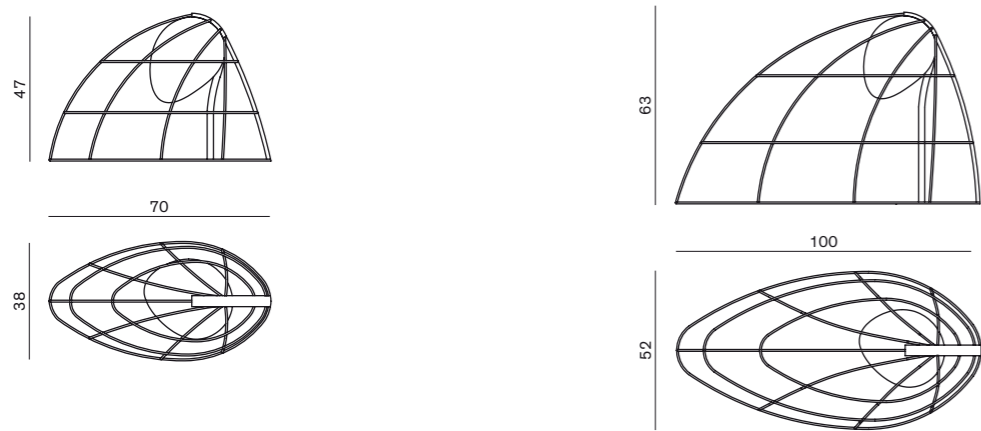

10TH NEMO SMALL LIGHT - NEMO BIG LIGHT

10TH NEMO SMALL LIGHT
70 - 38 - 47 h cm

10TH NEMO BIG LIGHT
100 - 52 - 63 h cm