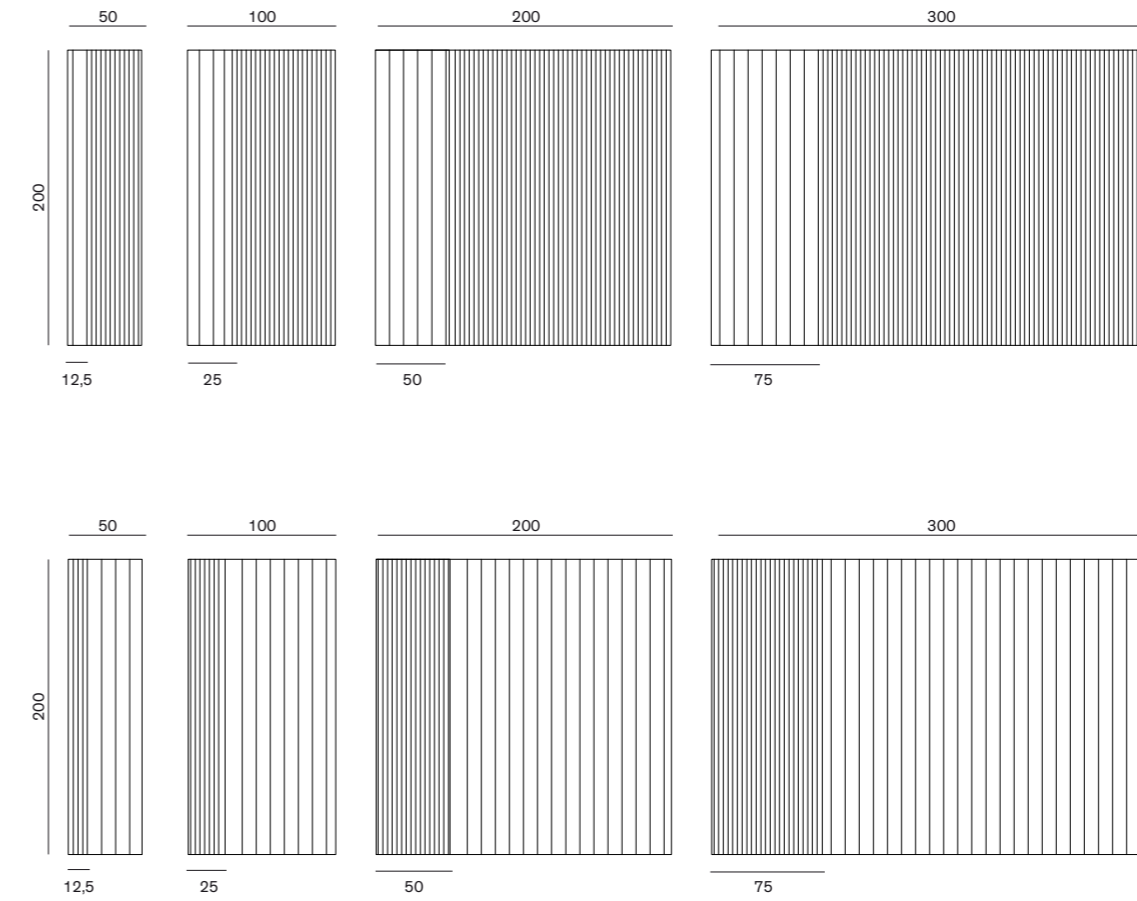

# 10TH LUCIFERO HEATER LIGHT

10TH LUCIFERO HEATER LIGHT  
250 - 75 - 270/300 h cm

# 10TH BUTTERFLY

10TH BUTTERFLY A  
445 - 420 - 300 h cm

10TH BUTTERFLY B  
390 - 450 - 300 h cm

## 10TH CARPETS

10TH CARPETS  
200 - 50  
200 - 100  
200 - 200  
200 - 300

## 10TH VASES

10TH VASE A  
40 - 40 - 40 h cm

10TH VASE B  
50 - 50 - 50 h cm

10TH VASE C  
16 - 16 - 50 h cm

10TH VASE D  
Ø 28 - 20 h cm

10TH VASE E  
Ø 28 - 30 h cm