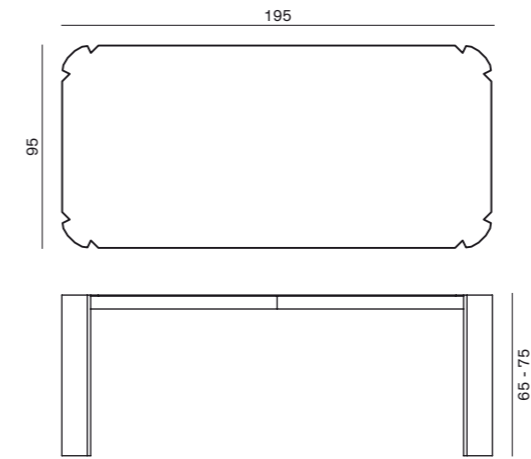

### 10TH JOINT DINING TABLE - 10TH JOINT ROUND DINING TABLE

10TH JOINT DINING TABLE  
 150 - 150 - 65/75 h cm  
 300 - 120 - 65/75 h cm  
 200 - 200 - 65/75 h cm

10TH JOINT ROUND DINING TABLE  
 Ø 160/180/200 - 65/75 h cm

### 10TH FLAP TABLE

10TH FLAP TABLE A  
110 - 108 - 65/75 h cm

10TH FLAP TABLE B  
120 - 110 - 65/75 h cm

10TH FLAP TABLE C  
95 - 110 - 65/75 h cm

10TH FLAP TABLE D  
80 - 108 - 65/75 h cm

### 10TH BRIDGE TABLE

10TH BRIDGE TABLE 290  
290 - 145 - 65/75 h cm

10TH BRIDGE TABLE 245  
245 - 110 - 65/75 h cm

10TH BRIDGE TABLE 195  
195 - 95 - 65/75 h cm