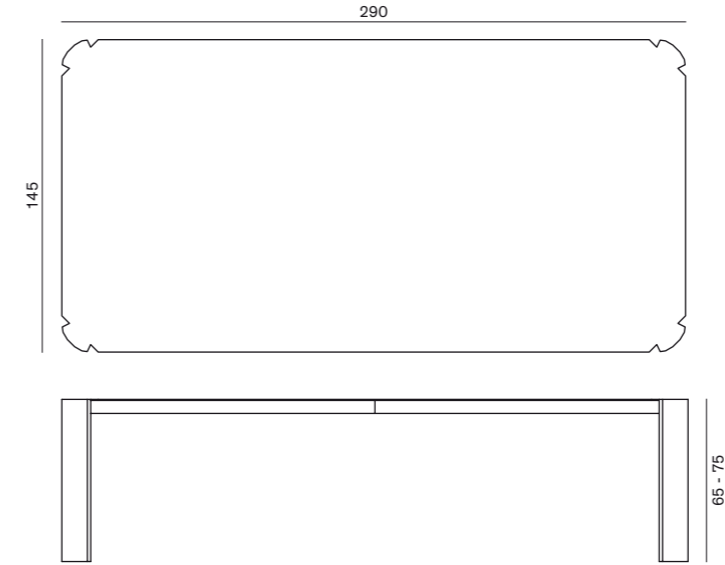

### 10TH JOINT DINING TABLE - 10TH JOINT ROUND DINING TABLE

10TH JOINT DINING TABLE  
 150 - 150 - 65/75 h cm  
 300 - 120 - 65/75 h cm  
 200 - 200 - 65/75 h cm

10TH JOINT ROUND DINING TABLE  
 Ø 160/180/200 - 65/75 h cm

### 10TH FLAP TABLE

10TH FLAP TABLE A  
110 - 108 - 65/75 h cm

10TH FLAP TABLE B  
120 - 110 - 65/75 h cm

10TH FLAP TABLE C  
95 - 110 - 65/75 h cm

10TH FLAP TABLE D  
80 - 108 - 65/75 h cm

### 10TH BRIDGE TABLE

10TH BRIDGE TABLE 290  
290 - 145 - 65/75 h cm

10TH BRIDGE TABLE 245  
245 - 110 - 65/75 h cm

10TH BRIDGE TABLE 195  
195 - 95 - 65/75 h cm