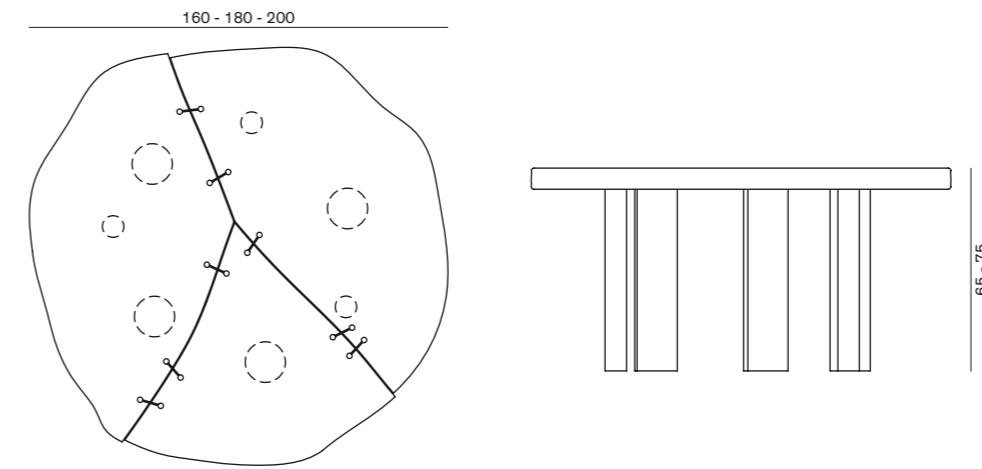

10TH JOINT ROUND DINING TABLE
Ø 160/180/200 - 65/75 h cm