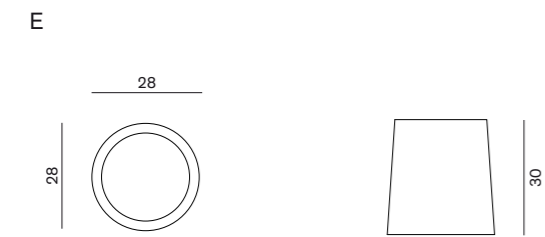

## 10TH VASES

10TH VASE A  
40 - 40 - 40 h cm

10TH VASE B  
50 - 50 - 50 h cm

10TH VASE C  
16 - 16 - 50 h cm

10TH VASE D  
Ø 28 - 20 h cm

10TH VASE E  
Ø 28 - 30 h cm

## 10TH BASKET AND TRAY

10TH BASKET BIG  
70 - 40 - 36 h cm

10TH BASKET SMALL  
35 - 35 - 25 h cm

10TH TRAY  
25 - 25 - 6 h cm