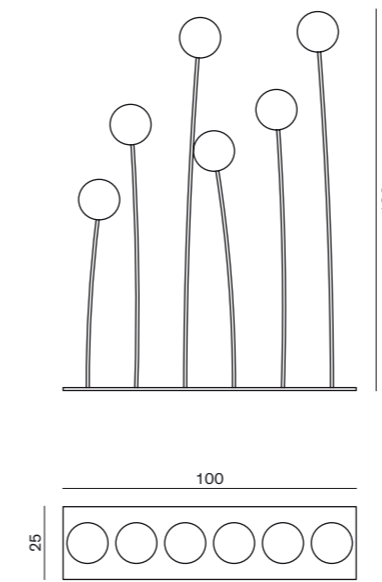

10TH PRATO FIORITO FLOOR LIGHT

10TH PRATO FIORITO FLOOR LIGHT
100 - 25 - 130 h cm