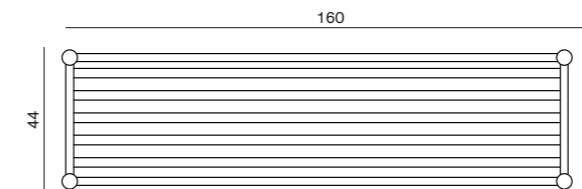

10TH VIESTE BENCH

10TH VIESTE BENCH
160 - 44 - 35 h cm