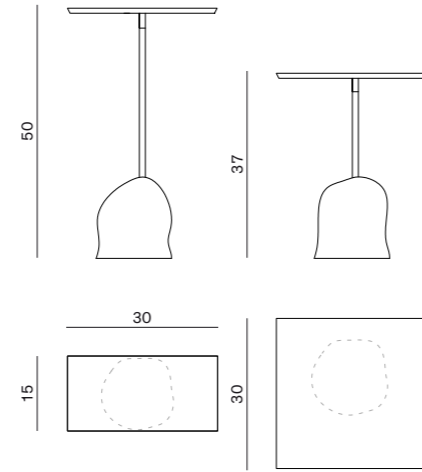

### 10TH STAR COFFEE TABLE

10TH STAR COFFEE TABLE 120  
Ø 120x30 h cm

10TH STAR COFFEE TABLE 60  
Ø 60x40 h cm

### 10TH STAR SIDE TABLE - 10TH STAR STOOL

10TH STAR SIDE TABLE  
Ø 40x50 h cm

10TH STAR STOOL  
Ø 40x65 h cm

10TH ROCK ROUND COFFEE TABLE - 10TH ROCK SQUARE COFFEE TABLE

10TH ROCK ROUND COFFEE TABLE  
 Ø 20x50 h cm  
 Ø 30x37 h cm