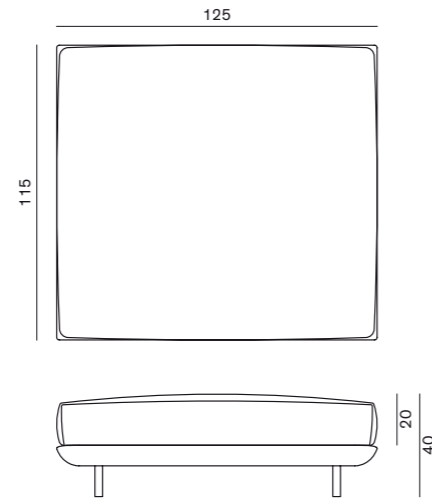

10TH CAPRERA SOFA 125
125 - 115 - 40 h cm