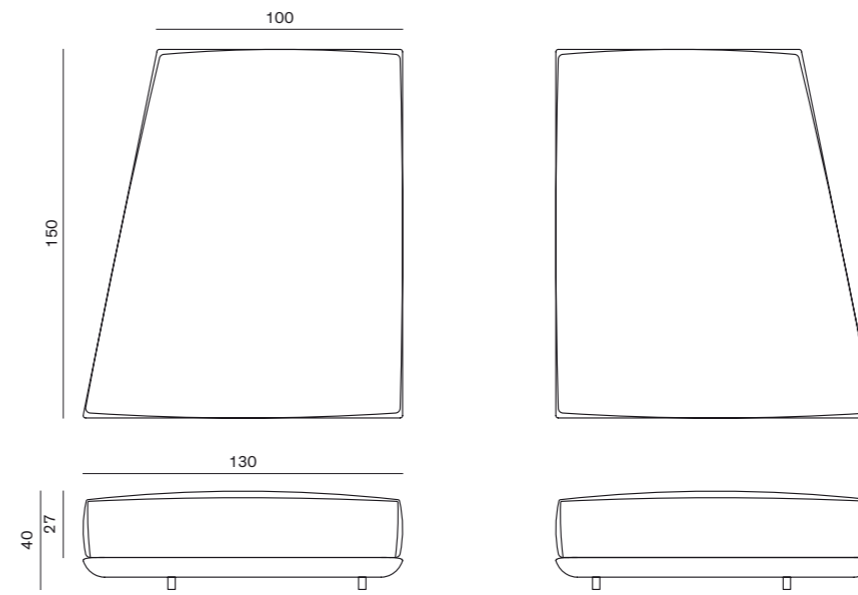

10TH CAPRERA ISLAND

10TH CAPRERA ISLAND
130 - 150 - 40 h cm