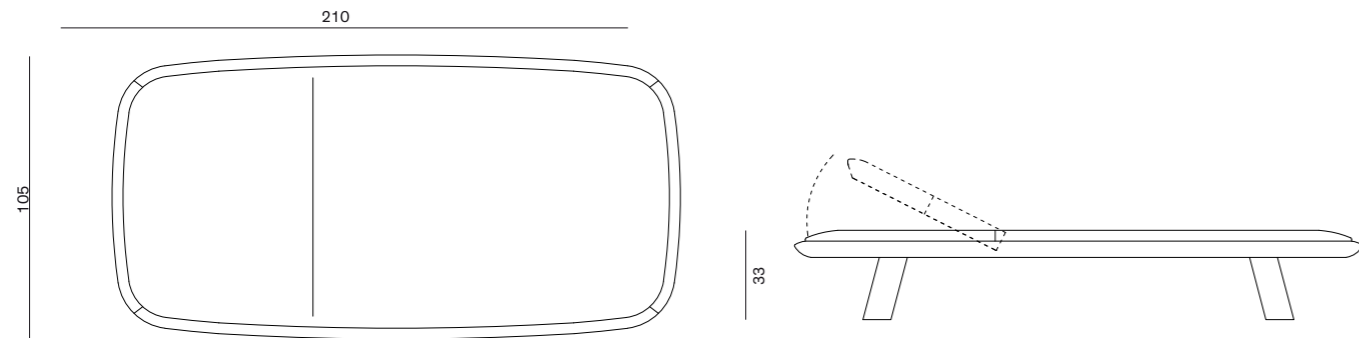

10TH TELLARO SUN LOUNGER M

10TH TELLARO SUN LOUNGER M
210 - 105 - 33 h cm