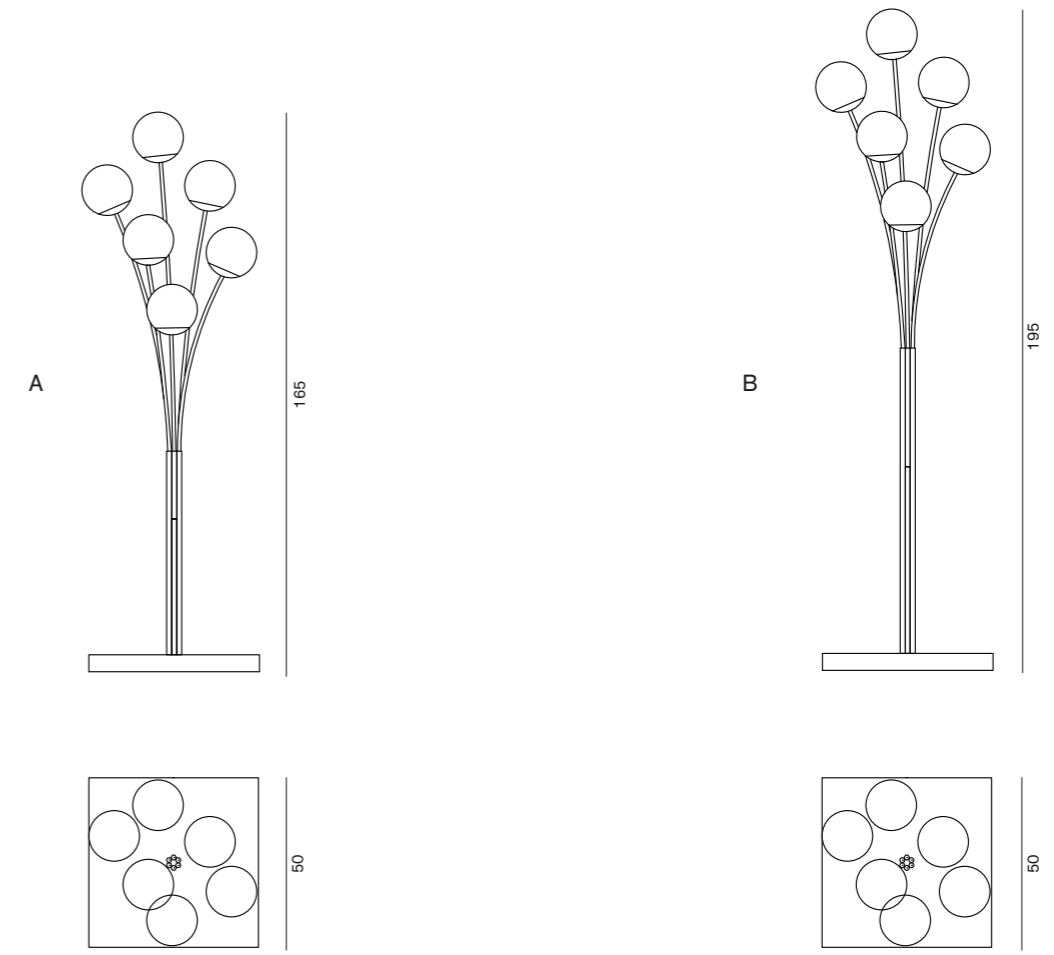

10TH PRATO FIORITO FLOOR LIGHT

10TH MAZZO DI FIORI FLOOR LIGHT A
50 - 50 - 165 h cm

10TH MAZZO DI FIORI FLOOR LIGHT B
50 - 50 - 195 h cm