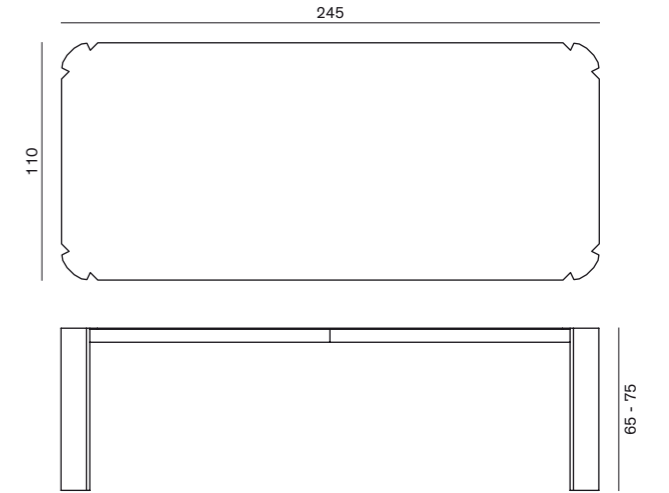

### 10TH JOINT DINING TABLE - 10TH JOINT ROUND DINING TABLE

10TH JOINT DINING TABLE  
 150 - 150 - 65/75 h cm  
 300 - 120 - 65/75 h cm  
 200 - 200 - 65/75 h cm

10TH JOINT ROUND DINING TABLE  
 Ø 160/180/200 - 65/75 h cm

### 10TH FLAP TABLE

10TH FLAP TABLE A  
110 - 108 - 65/75 h cm

10TH FLAP TABLE B  
120 - 110 - 65/75 h cm

10TH FLAP TABLE C  
95 - 110 - 65/75 h cm

10TH FLAP TABLE D  
80 - 108 - 65/75 h cm

### 10TH BRIDGE TABLE

10TH BRIDGE TABLE 290  
290 - 145 - 65/75 h cm

10TH BRIDGE TABLE 245  
245 - 110 - 65/75 h cm

10TH BRIDGE TABLE 195  
195 - 95 - 65/75 h cm