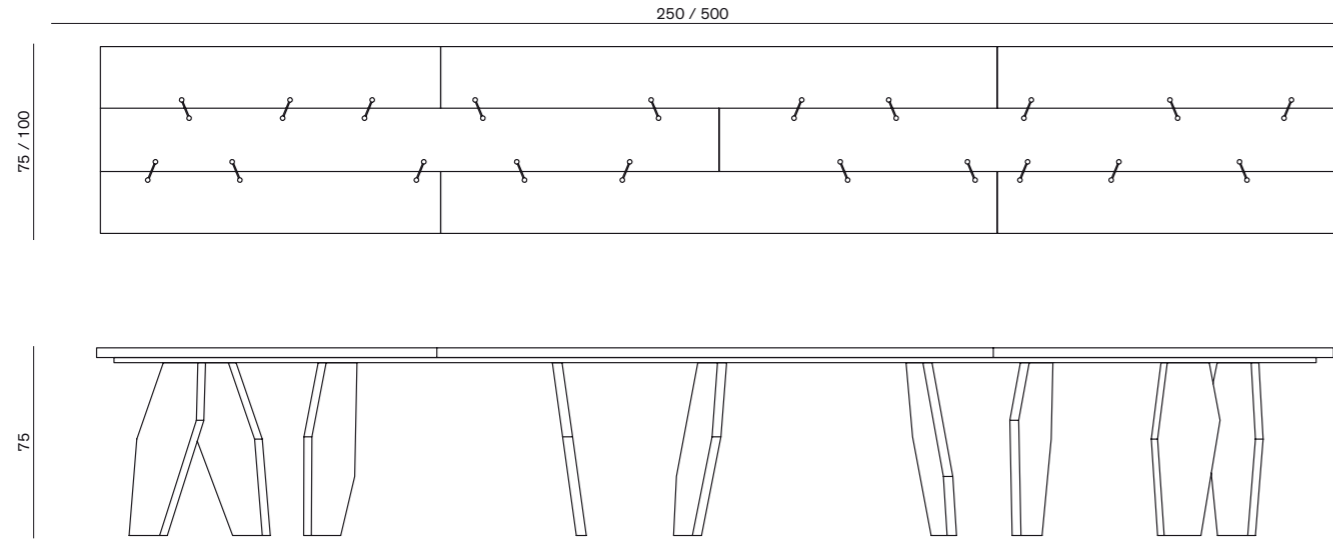

10TH JOINT DINNER TABLE - 10TH JOINT LOUNGE TABLE

10TH JOINT DINNER TABLE
250 - 100 - 75 h cm
500 - 75 - 75 h cm