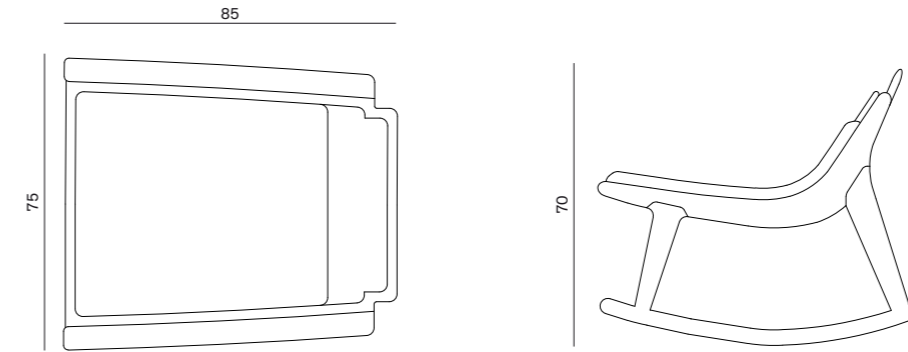

10TH LERICI ROCKING CHAIR

10TH LERICI ROCKING CHAIR
85 - 75 - 70 h cm