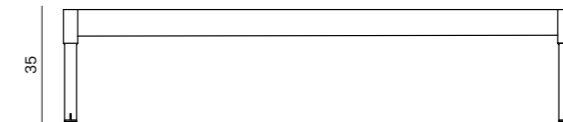

10TH BRIDGE SQUARE TABLE - 10TH BRIDGE ROUND TABLE

10TH VIESTE CHAIR - 10TH VIESTE ARMCHAIR

10TH VIESTE BENCH

10TH VIESTE BENCH
160 - 44 - 35 h cm