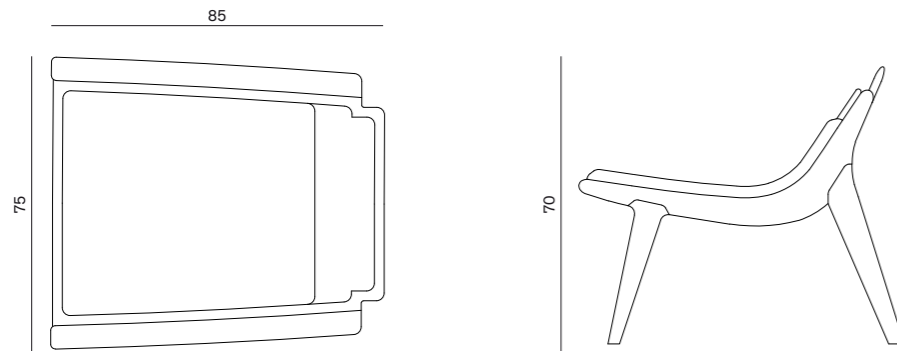

10TH LERICI ARMCHAIR

10TH LERICI ARMCHAIR
85 - 75 - 70 h cm