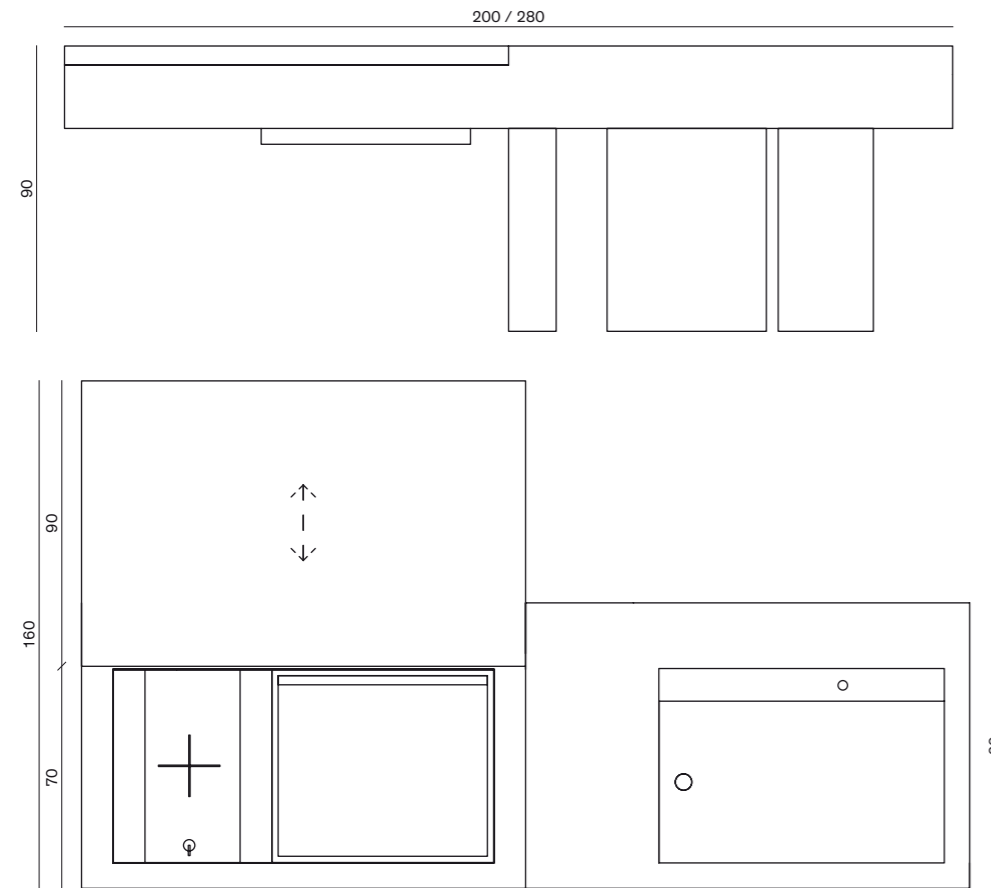

10TH KITCHEN

10TH KITCHEN COUNTER_BANCONE CUCINA
200/280 - 90 - 90 h cm