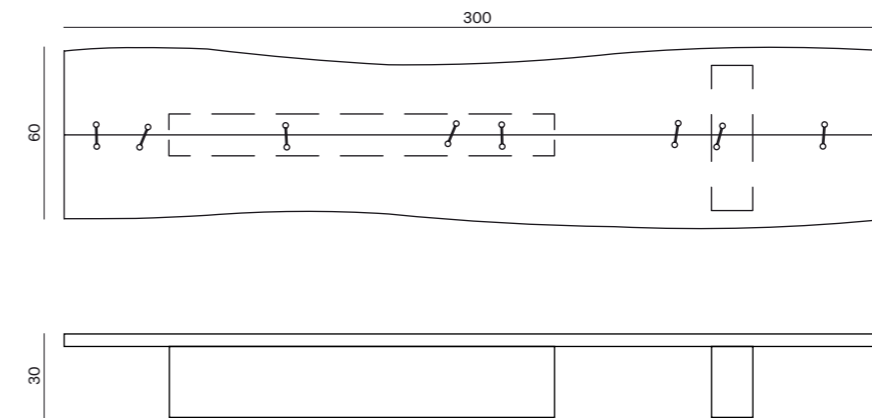

10TH JOINT COFFEE TABLE
300 - 60 - 30 h cm