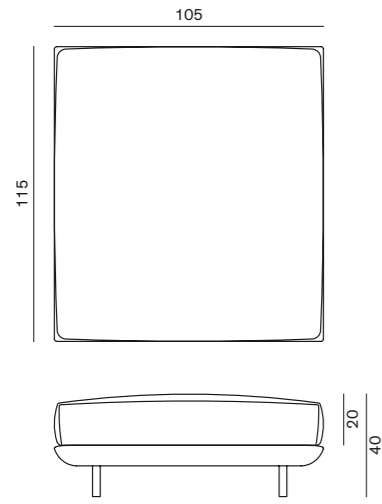

10TH CAPRERA SOFA

10TH CAPRERA SOFA 105
105 - 115 - 40 h cm