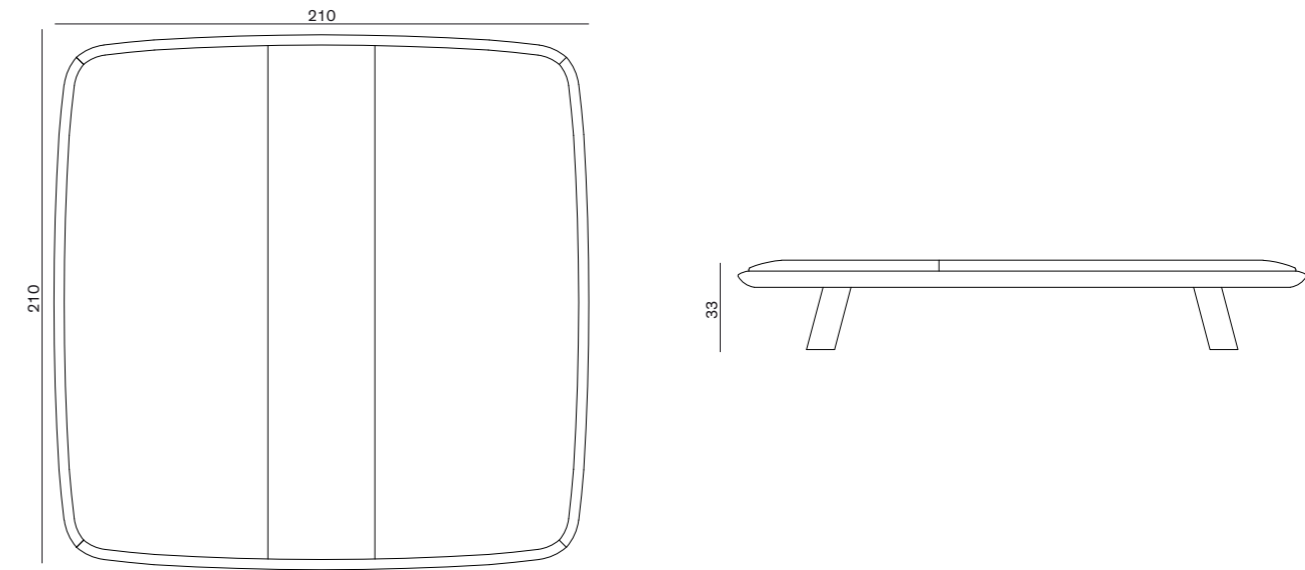

10TH TELLARO SUN LOUNGER DOUBLE

10TH TELLARO SUN LOUNGER DOUBLE
210 - 210 - 33 h cm