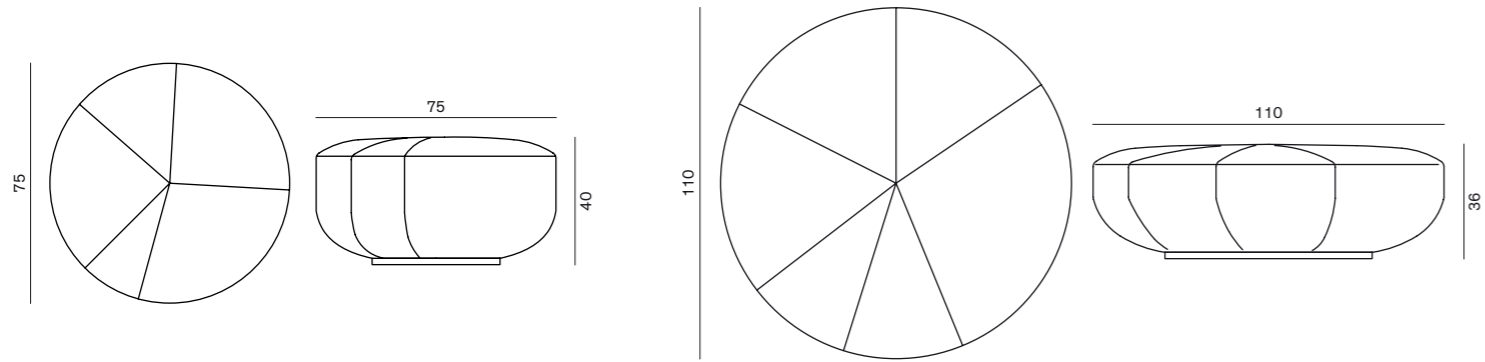

10TH CLOVE POUF

10TH CLOVE POUF 75
Ø 74x40 h cm

10TH CLOVE POUF 110
Ø 110x36