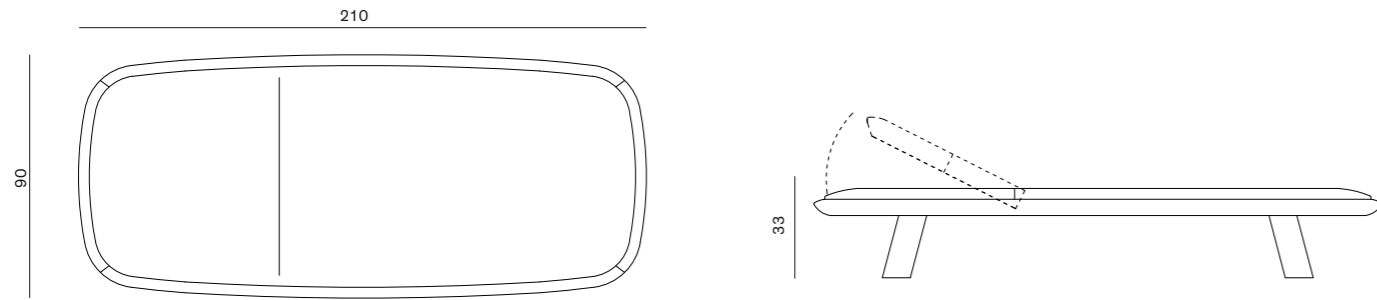

10TH TELLARO SUN LOUNGER S

10TH TELLARO SUN LOUNGER S
210 - 90 - 33 h cm