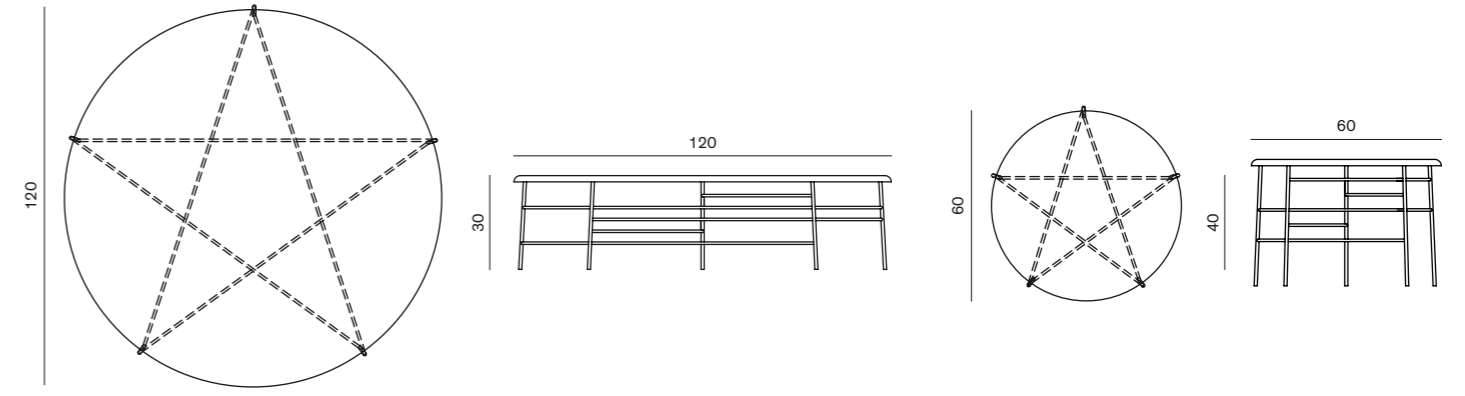

10TH STAR COFFEE TABLE

10TH STAR COFFEE TABLE 120
Ø 120x30 h cm

10TH STAR COFFEE TABLE 60
Ø 60x40 h cm