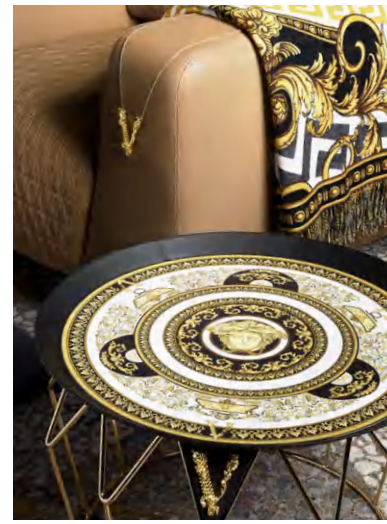

6

6

7

8/9

10

11

VIRTUS ROUND SIDE TABLE HIGH

Ø40 x H50 cm

Metal Galvanic gold finish structure w/ black leather insert and Versace Logo Metal Barocco V gold finish insert
Top tray Versace "New Medusa" pattern print metal insert finished in black leather

ZVISTB00 ZME00000 H A07 Z4004 Structure
ZVITR500 ZME00000 H A21 Z0000 Tray

POP MEDUSA STOOL COFFEE TABLE

45 x 45 x 45 cm

Laminated glass stool with 3D Medusa inside

ZHTSL000 ZGL00000 H 691 Z0000
Orange

GOLD UNIQUE SIDE TABLE

Ø 60 H30 cm

Metal structure with medusa engraved or marble top.

ZGUSTM00 ZME00000 H 101 Z0000

VIRTUS ROUND SIDETABLE LOW

Ø60 x H40 cm

ZVISTL00 ZME00000 H A07 Z4004 Structure
ZVITR800 ZME00000 H A21 Z0000 Tray

MEDUSA CAREZZA SIDE TABLE

Ø50 x H50 cm

ZPSST000 ZGL00000 H A17 Z0000

GOLD UNIQUE SIDE TABLE

Ø40 x H50 cm

Metal structure with medusa engraved or marble top.

ZGUST500 ZME00000 H 101 Z0000

TRIPTYQUE LOW TABLE

Ø 100 H30 cm

Metal structure with marble top;
3 light gold legs and 1 shiny black light gold metal studs and 3D sculptural medusa.

ZV1ST3L0 ZLGMAME0 H 058 Z0000

TRIPTYQUE HIGH TABLE

Ø40/47 H50 cm

Metal structure with marble top;
3 light gold legs and 1 shiny black light gold metal studs and 3D sculptural medusa.

ZV1ST3L0 ZLGMAME0 H 058 Z0000

VIRTUS ARMCHAIR

120 x 90 x H41/75 cm

ZVID1VVV ZPEL0058 H A35 Z016

VIRTUS ROUND SIDE TABLE LOW

Ø60 x H40 cm

ZVISTL00 ZME00000 H A07 Z4004 Structure
ZVITR800 ZME00000 H A21 Z0000 Tray

VIRTUS CONSOLE

145 x 45 x H75 cm

Gold galvanic metal structure w/ Nero Marquina marble top
Versace Logo Metal Barocco V gold finish insert on the black leather insert

ZVCN000 ZMAME000 H A08 Z0000

VANITAS ROUND DINING CHAIR

53 x 64 x H43/100 cm

Antique white matt and gold leaf wooden structure upholstered w/ grey velvet and printed Versace "La Coupe des Dieux" velvet
3D gold METAL Medusa on the back