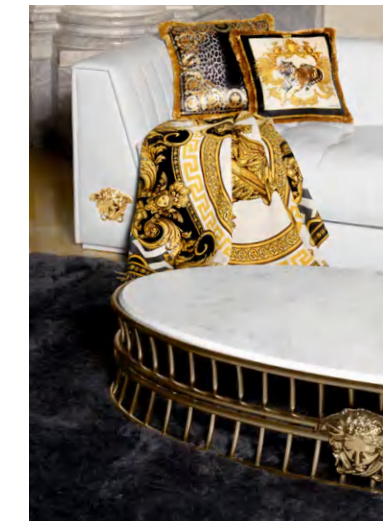

31

32

33

35

36

37

VIRTUS RUNWAY OCCASIONAL CHAIR

75 x 70 x H43/68 cm

ZVID7RUN ZPLM0016 H 952 Z7554

MEDUSA CAREZZA 3 SEATER SOFA

240 x 103 x H43/74 cm

ZPSD3VIR ZCOV0002 H 876 Z4069

MEDUSA CAREZZA 3 SEATER SOFA

240 x 103 x H43/74 cm

ZPSD3VIR ZCOV0002 H 876 Z4069

VIA GESÙ 3 SEATER SOFA

280 x 95 x H44/72 cm

Upholstered in White leather, beech wood internal frame. Gold stitching. 3D gold metal Versace Medusa

ZVGD3000 ZPEL0012 H 742 Z100

VANITAS MAXI ARMCHAIR

57 x 65 x H45/97 cm

Black matt and gold leaf wood hand curved structure upholstered w/ Versace Barocco Circle print velvet

ZVACML00 ZCOM0077 H ONO Z7103

MEDUSA CAREZZA BAR CABINET

147 x 61 x H120 cm

ZPSCBAR0 ZLGG0000 H 886 Z0000

THE MEDUSA COFFEE TABLE

152 x 77 x H30 cm

Elliptical metal gold structure w/ 3D Medusa Calacatta Michelangelo marble top

ZTMCTM00 ZMAME000 H 603 Z0000

GOLD UNIQUE SIDE TABLE SMALL

Ø40 x H50 cm

ZGUST500 ZME00000 H 101 Z0000

GOLD UNIQUE SIDE TABLE MEDIUM

Ø60 x H30 cm

Metal galvanic gold finish structure with medusa engraved

ZGUSTM00 ZME00000 H 101 Z0000

LOGOMANIA CARPET

330x300 cm

tufted-hand finish - 100% NZ WOOL

ZRU203002 ZWOMT027 Z1658

SHADOV TABLE LAMP

Ø40 x 28 x H60 cm

Metal gold structure; Medusa silhouette shape

ZSVTL000 ZME00000 G O2T Z0000

VIA GESÙ 3 SEATER SOFA

280 x 95 x H44/72 cm

Upholstered in White leather, beech wood internal frame. Gold stitching. 3D gold metal Versace Medusa

ZVGD3000 ZPEL0012 H 742 Z100

THE MEDUSA COFFEE TABLE

152 x 77 x H30 cm

Elliptical metal gold structure w/ 3D Medusa Calacatta Michelangelo marble top

ZTMCTM00 ZMAME000 H 603 Z0000

LOGOMANIA CARPET

330x300 cm

tufted-hand finish - 100% NZ WOOL

ZRU203002 ZWOMT027 Z1658

VIA GESÙ 3 SEATER SOFA

280 x 95 x H44/72 cm

Upholstered in White leather, beech wood internal frame. Gold stitching. 3D gold metal Versace Medusa