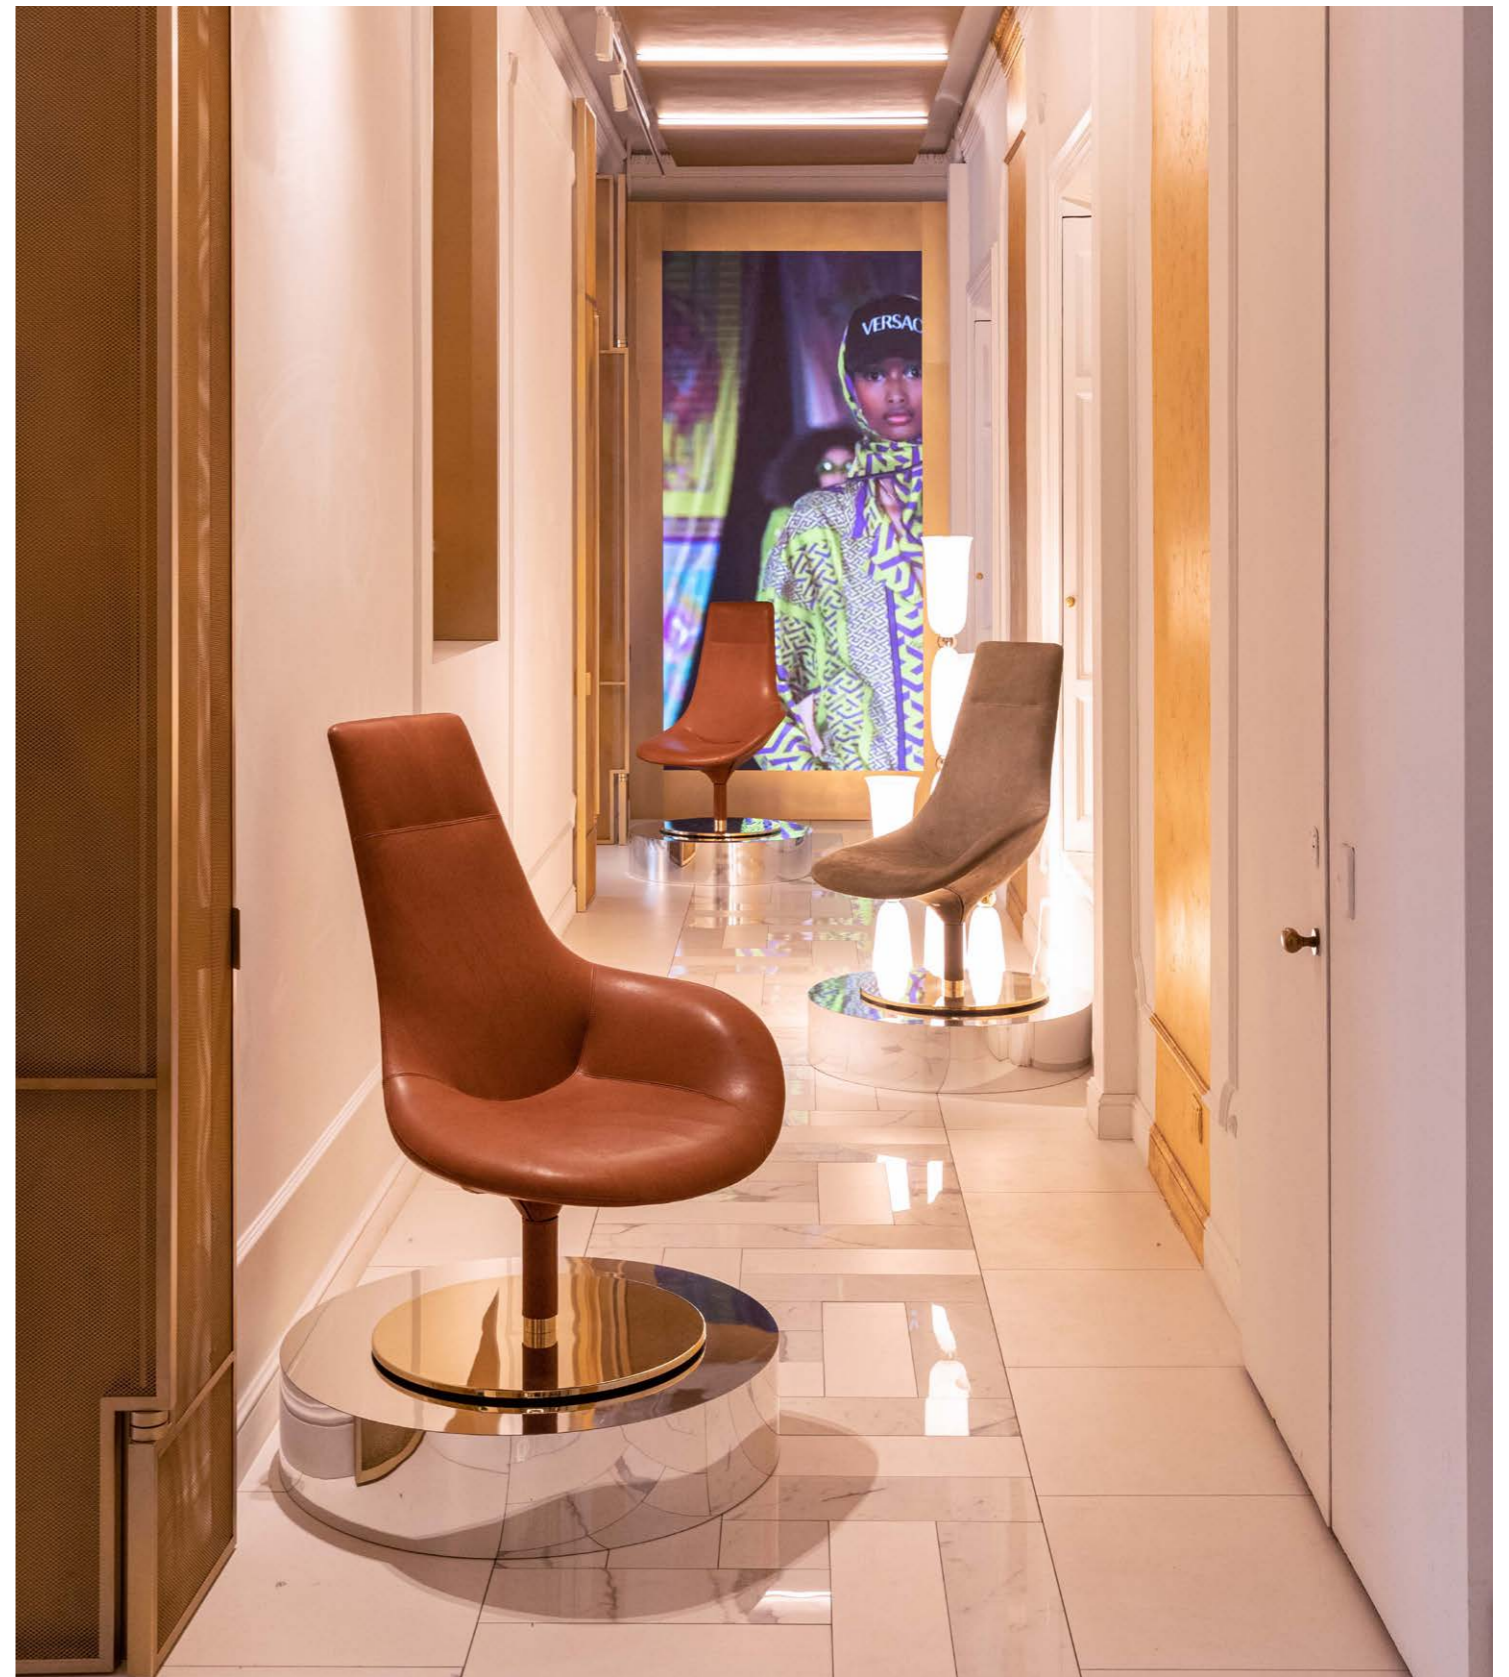

VERSACE VENUS armchairs

LA GRECA sectional sofa, STILETTO armchair, LA GRECA and ICONIC coffee and side tables, GODDESS suspensions

LA GRECA sectional sofa, **STILETTO** armchairs and sideboard, **LA GRECA** and **ICONIC** coffee and side tables, **GODDESS** suspensions, **GODDESS MARBLE** table lamp

STILETTO sideboard, GODDESS MARBLE table lamp

ICONIC coffee and side tables

LA GRECA sectional sofa detail

LA GRECA sectional sofa and coffee table detail

LA GRECA sectional sofa, ICONIC coffee and side tables