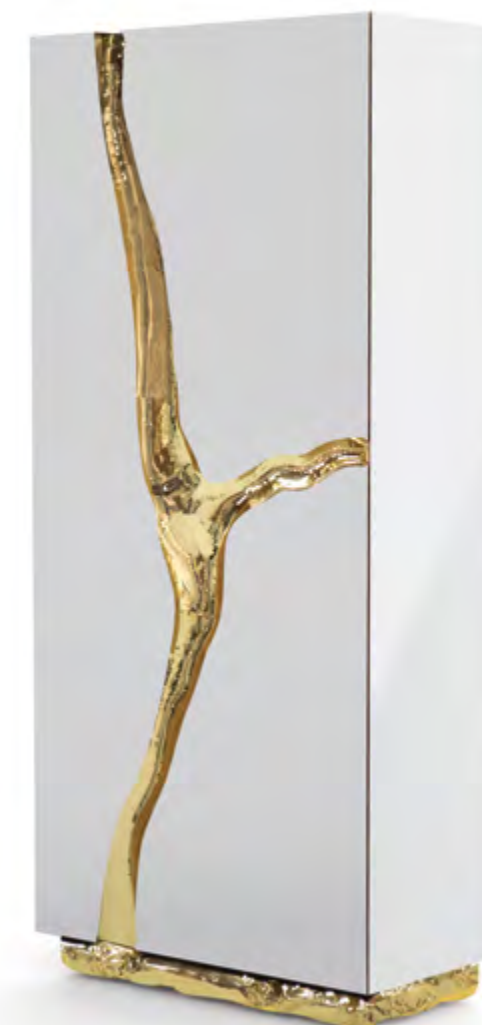

EMPIRE DINING TABLE
W 300cm D 120cm H 77cm | W 118.1" D 47.1" H 30.3"

LAPIAZ CABINET
W 91cm D 46cm H 203cm | W 35.8" D 18.1" H 79.9"