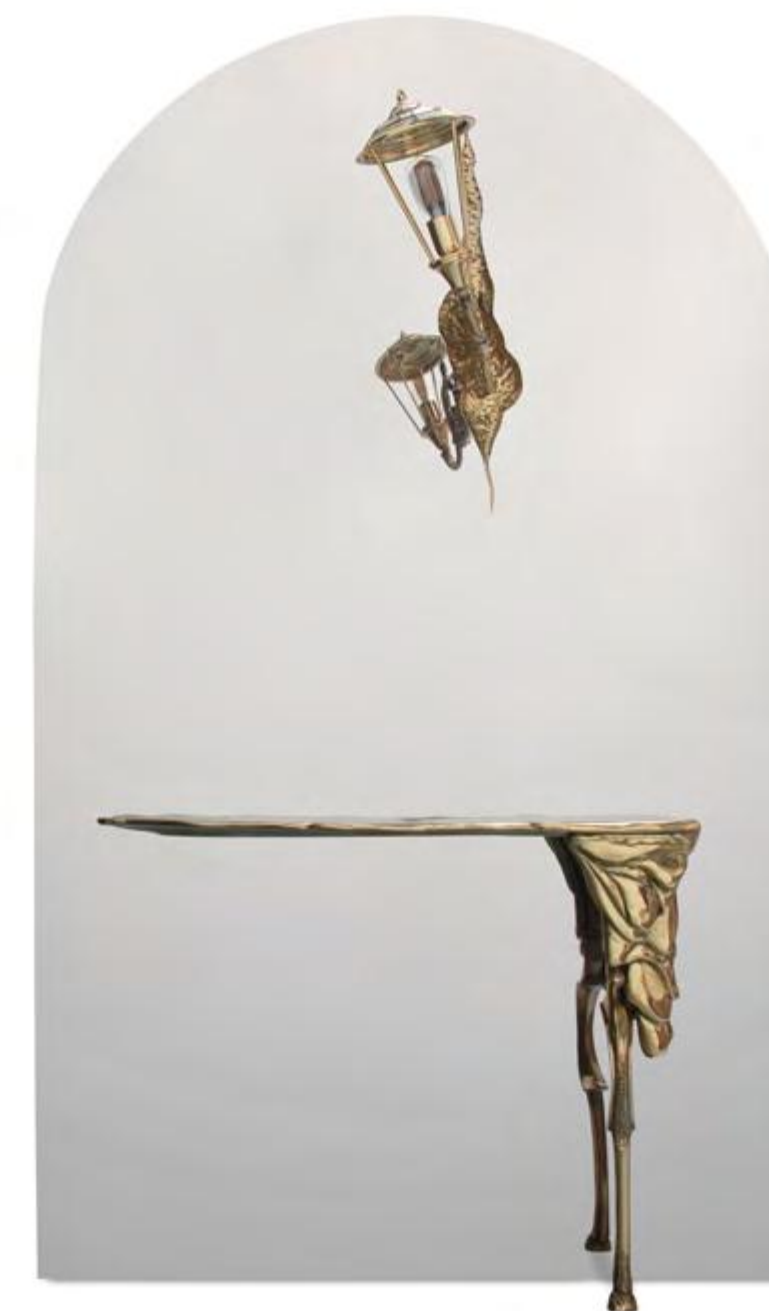

GLANCE MIRROR  
Ø 140cm D 4cm | Ø 55.1" D 1.6"

HERITAGE SIDEBOARD  
W 110cm D 55cm H 90cm | W 43.3" D 21.7" H 35.4"

PALATINO SLIM DISPLAY CASE  
W 46cm D 46cm H 185cm | W 18.1" D 18.1" H 72.8"

LUMIERE CONSOLE  
W 150cm H 250cm | W 59" H 98.4"