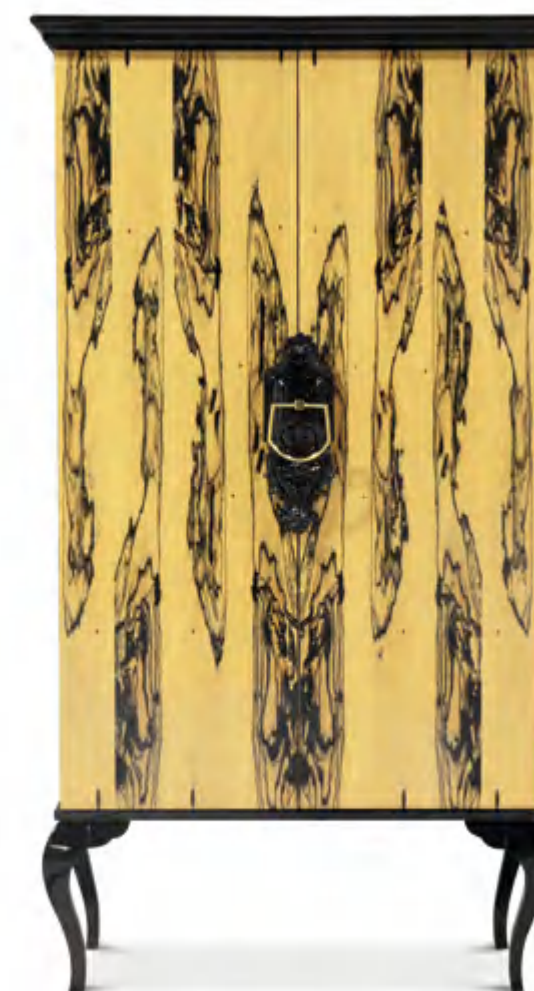

GUGGENHEIM EBONY ROYAL CABINET
W 110cm D 49cm H 210cm | W 43.3" D 19.3" H 82.7"