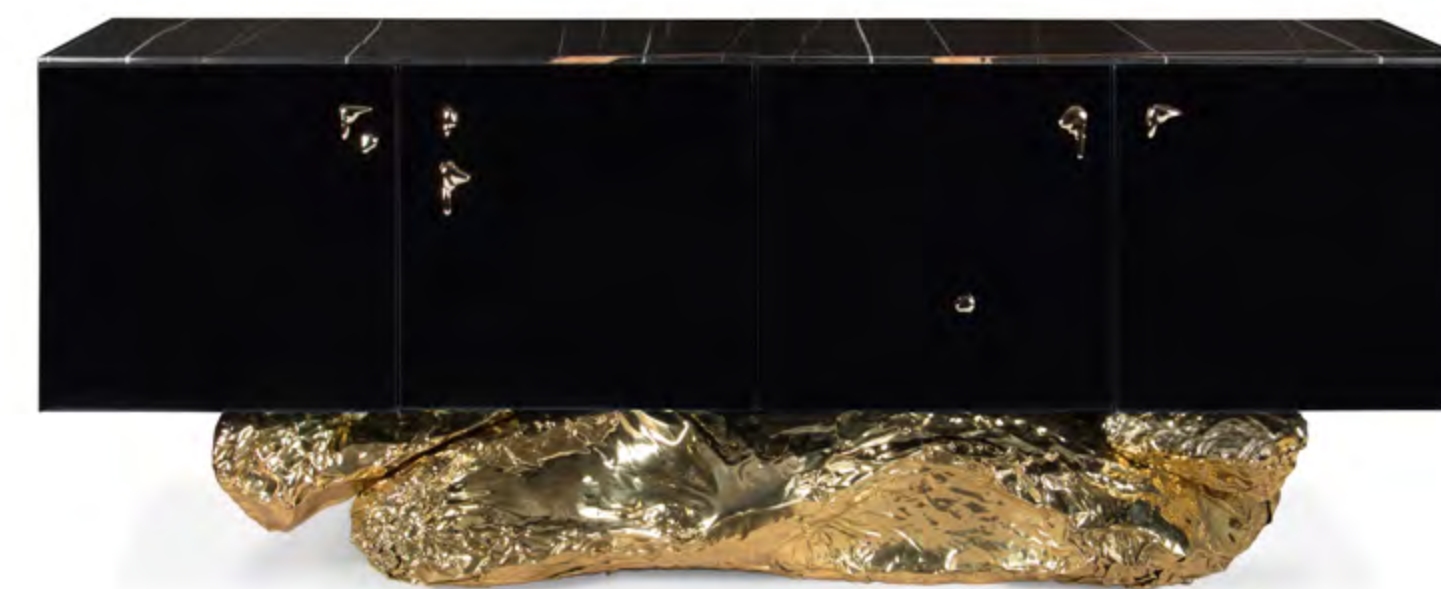

**ANGRA SIDEBOARD**  
W 224cm D 66cm H 84cm | W 88.2" D 26" H 33.1"

MILLIONAIRE LUXURY SAFE  
W 80cm D 63cm H 152cm | W 31.5" D 24.8" H 59.8"

LAPIAZ MIRROR  
Ø 150cm D 18cm | Ø 59" D 7"

DIAMOND CHOCOLATE XL SIDEBOARD  
W 275cm D 60cm H 83cm | W 108.3" D 23.6" H 32.7"