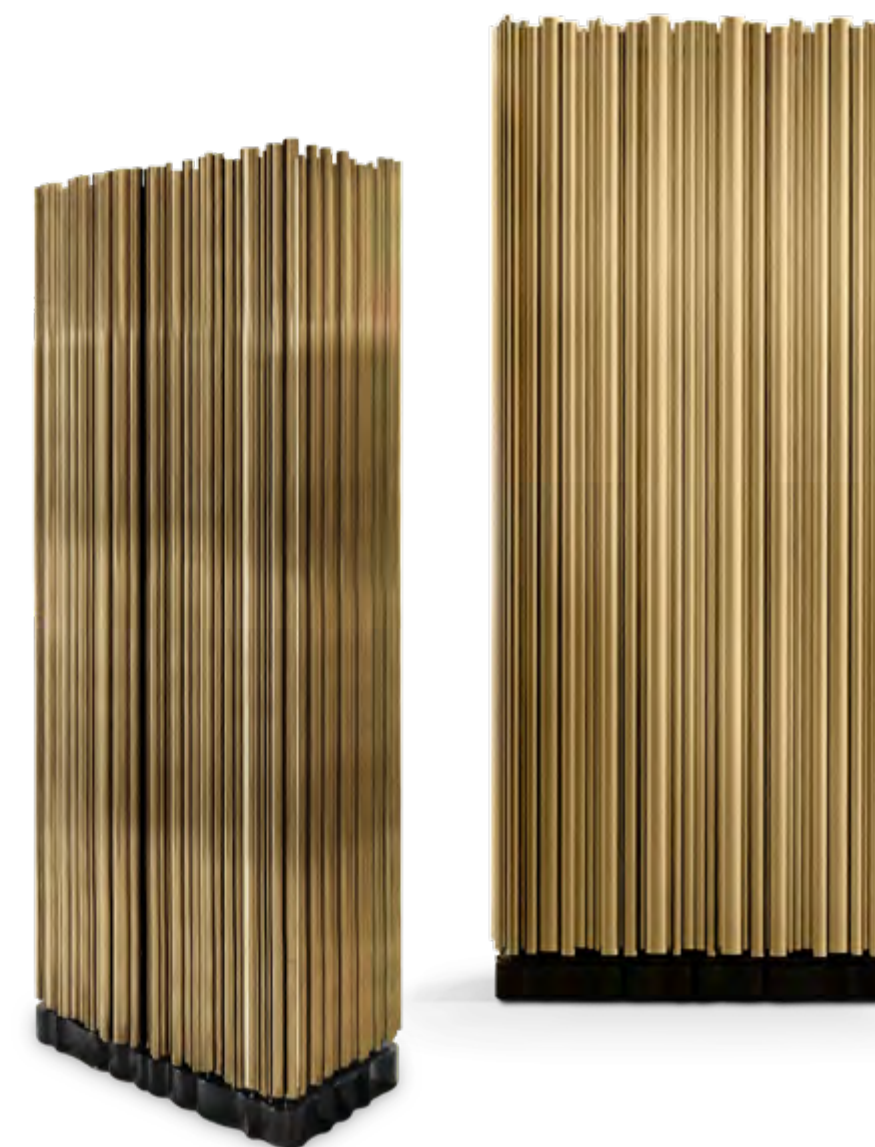

DRAYCOTT PENDANT BY LUX XU  
Ø 21.5cm H 124cm | Ø 8.5" H 48.8"

CHARLA BAR CHAIR BY COVET HOUSE  
D 60cm H 96cm | D 23.6" H 37.8"

SYMPHONY CABINET  
W 85cm D 45cm H 202cm | W 33.5" D 17.7" H 79.5"