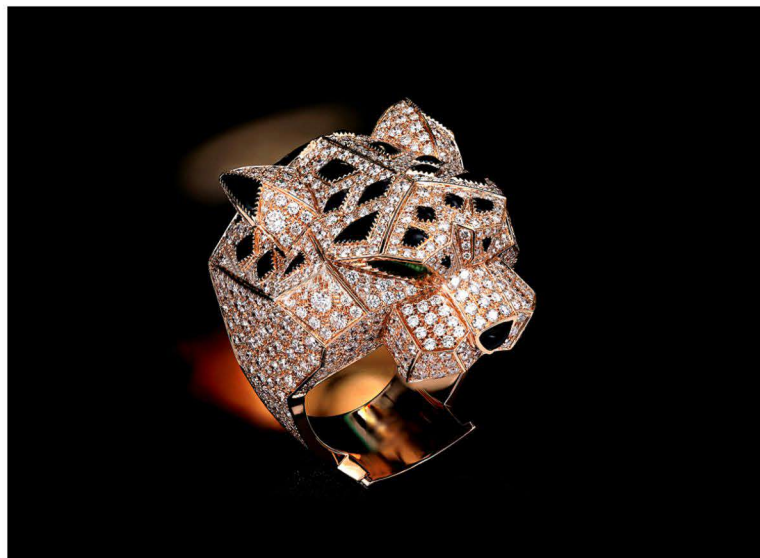

国典家居“布西发拉斯”轻奢系列

专为品位非凡的顶端客户打造

心中所向之家

轻奢有度 生活本真

It is light and extravagant

ADHERING TO THE NOBLE CHARM OF LIGHT EXTRAVAGANCE AND HIGH DETERMINATION OF HOME DECORATION.THE BIRTH OF BUSI FALLAS MAKES PEOPLE FEEL DIFFERENT.IT'S LIKE INHERITING ALEXANDER'S KING Demeanor.AGAINST THE BACKGROUND OF SPLASHED INK TEXTURE MARBLE.THE COLOR IS SOFT AND FULL-BODIED, SHOWING A DIFFERENT SENSE OF ART.