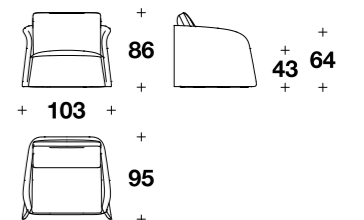

L 103 cm - D 95 cm - H 86 cm - HS 43 cm  
L 40 2/3" - D 37 1/3" - H 34" - HS 17"

FABRIC OR LEATHER

Collection  
Supreme S.Lux (Aniline)

Collection  
Velvet Lux (Nabuk)

Collection  
Jet Set S.Lux Printed (Nabuk)