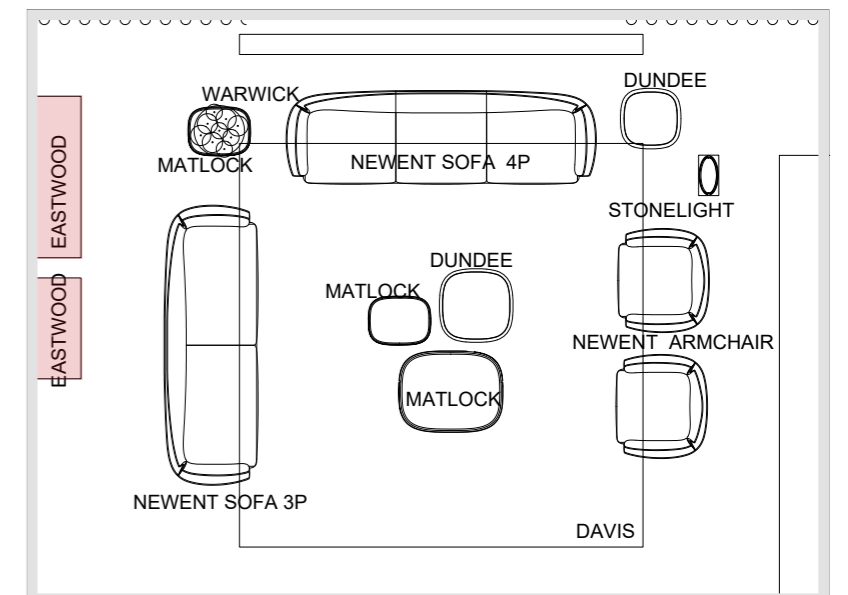

EXTERNAL FRAME

Burr Walnut

SHELVES

Leather  
Vermont Lux 551 Stone

DIVIDER

Smoked Glass with ROYAL DIAMOND DESIGN

The new Eastwood bookshelf, the soul of Bentley Home codes expressed in all the details.

From the curved shape of the internal vertical structure, to the rounded corners, to the Royal Diamond engraved in the glass dividers, this bookshelf evokes the Bentley codes: sophisticated and elegance.