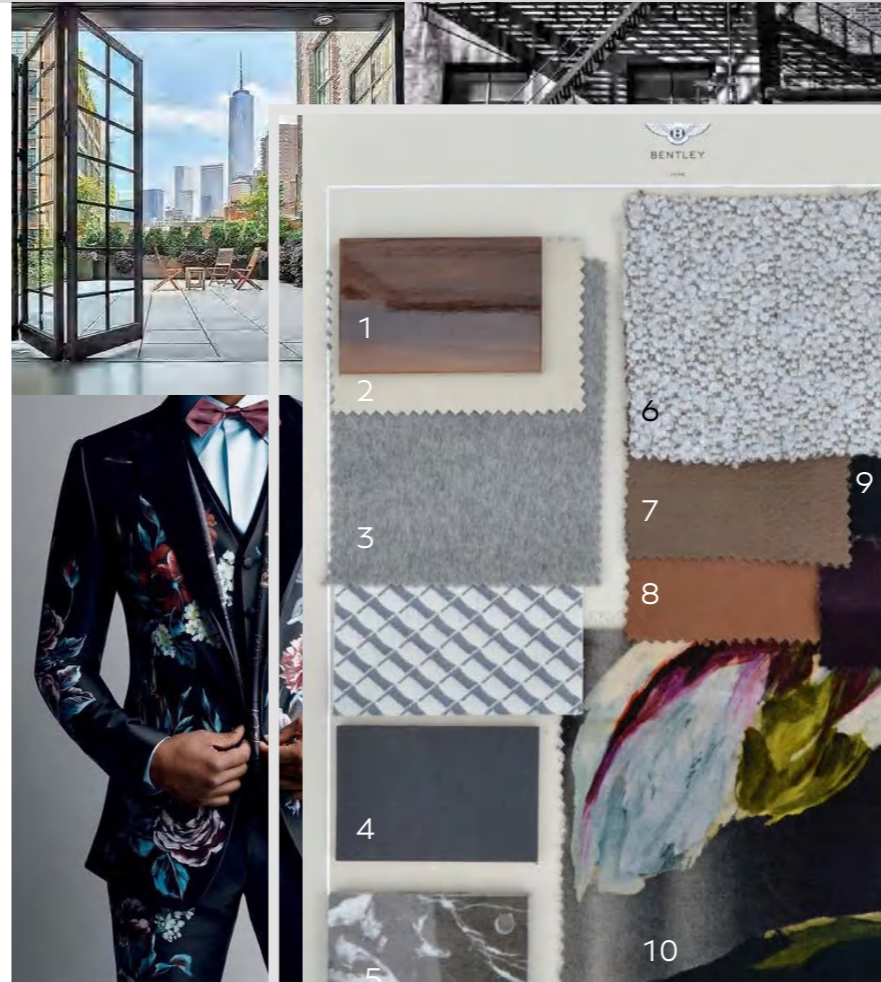

- 1 SMOKED LIQUIDAMBAR GLOSSY
- 2 MAINE EXTRA 200 STONE
- 3 CASHMERE MOORE GREY
- 4 VERMONT LUX 543 LAVA
- 5 VALENTINE GREY MARBLE
- 6 SHELLEY TOP 002 MIST
- 7 MARYLAND LUX 348 SOIL
- 8 SUPREME S.LUX 352 MEERKAT
- 9 ALLURE VIP 605 FOG BLUE
- 10 WILDE VOGUE 001 BLOSSOM