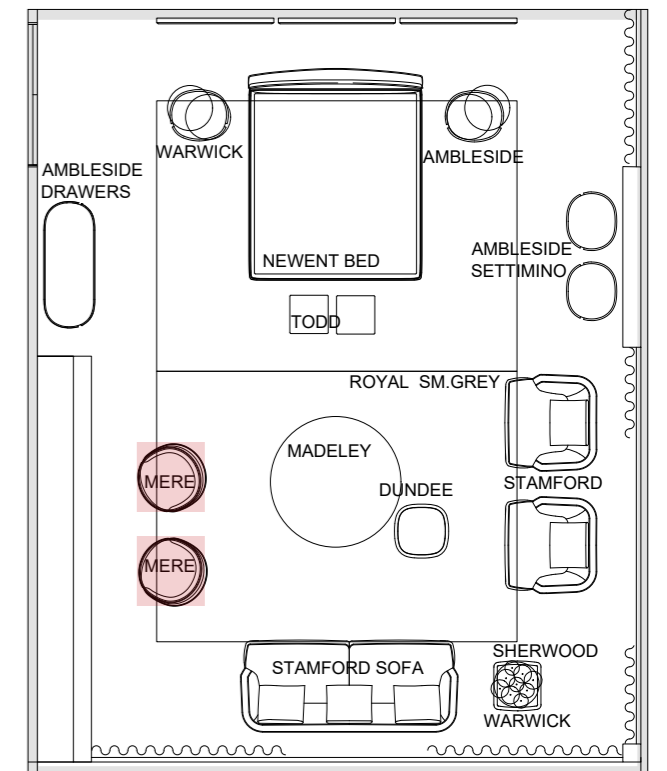

L 72 cm - D 76 cm - H 75 cm - HS 47 cm  
 L 28 1/3" - D 30" - H 29 2/3" - HS 18 2/4"

EXTERNAL FRAME  
AND BAND

Smoked Liquidambar

INTERNAL FRAME  
AND SEAT CUSHION

Wilde Vogue 001  
Blossom

PERIMETRAL BAND VENEER