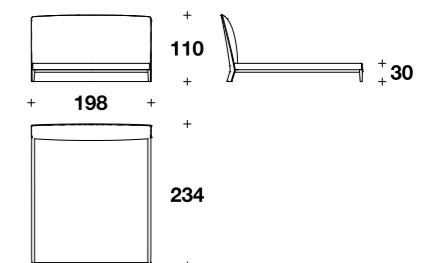

Bed For Mattress 73x78 2/3" L 78" - D 92" - H 43 1/3" - HB 11 3/4"

**NEWENT** BED

NWE (ELE2) - Back headboard, feet and base Supreme S.Lux 352 Meerkat, Front headboard Spin D 039  
Textile decoration: BMA01B/280 duvet Milo Gold 207, GUB1 pillow Covers Milo Gold 207, GUB1 pillow Covers Spin D 039  
Decorative cushions: BCS01/30-30X40 Supreme S.Lux 352 Meerkat with logo  
Bed For Mattress 185x200 cm L 198 cm - D 234 cm - H 110 cm - HB 30 cm  
Bed For Mattress 73x78 2/3" L 78" - D 92" - H 43 1/3" - HB 11 3/4"