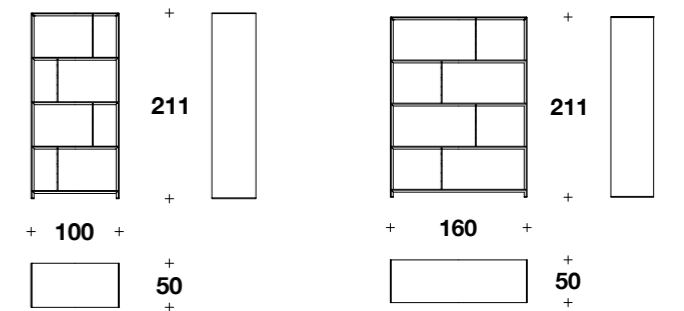

EASTWOOD BOOKSHELF L160

MDB (21) - Frame Toffee Brown Smoked Larch, shelves Toffee Brown Smoked Larch, optional 4 glass dividers with royal diamond
L 160 cm - D 50 cm - H 211 cm
L 63" - D 19 3/4" - H 83