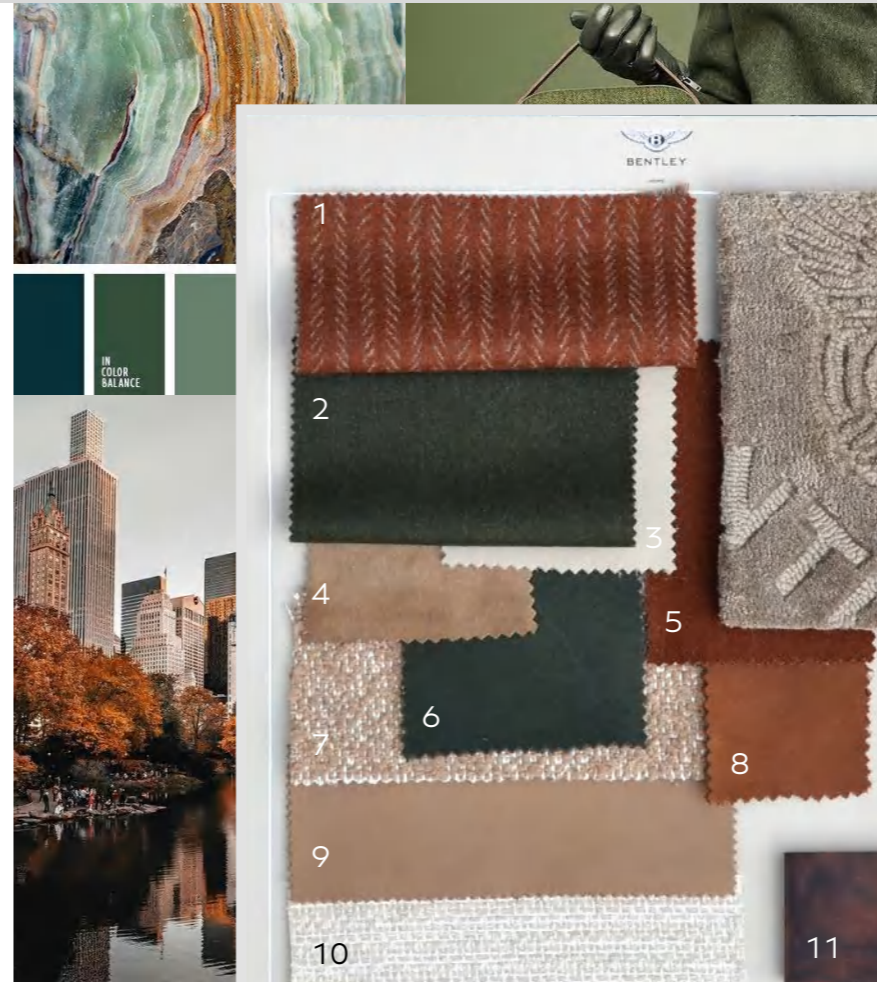

- 1 DEANE S.VOGUE 004 HENNA
- 2 TWAIN TOP 004 GREEN
- 3 MAINE EXTRA 200 STONE
- 4 VELVET LUX 003 DEER
- 5 TWAIN TOP 005 RUST
- 6 VELVET LUX 008 DEEP FOREST
- 7 SHELLEY TOP 001 DEER
- 8 MARYLAND LUX 341 COGNAC
- 9 MAINE EXTRA 203 DAINO
- 10 ORWELL D 001 BEIGE
- 11 BURR WALNUT