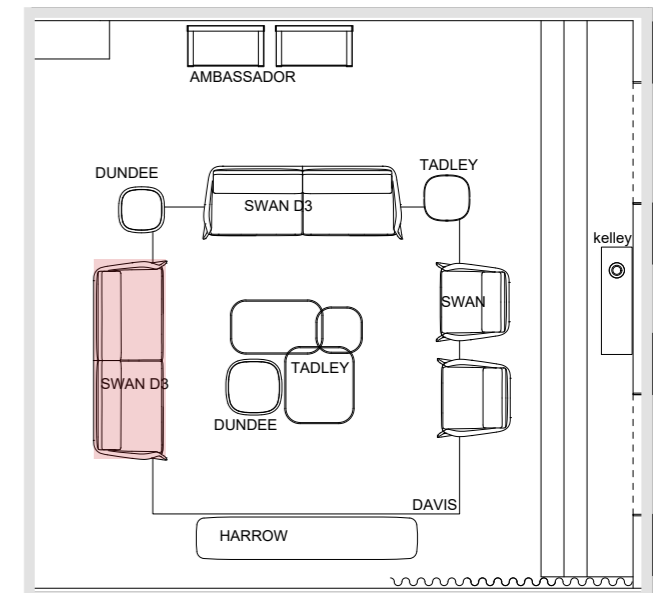

L 260 cm - D 95 cm - H 86 cm - HS 43 cm  
L 102 1/3" - D 37 1/3" - H 34" - HS 17"

**FRAME**

leather Supreme S.Lux 353 Emperador

**BACK AND SEAT CUSHIONS**

Leyton D 002

The Swan wants to take the twist challenge into the Bentley Home collection.