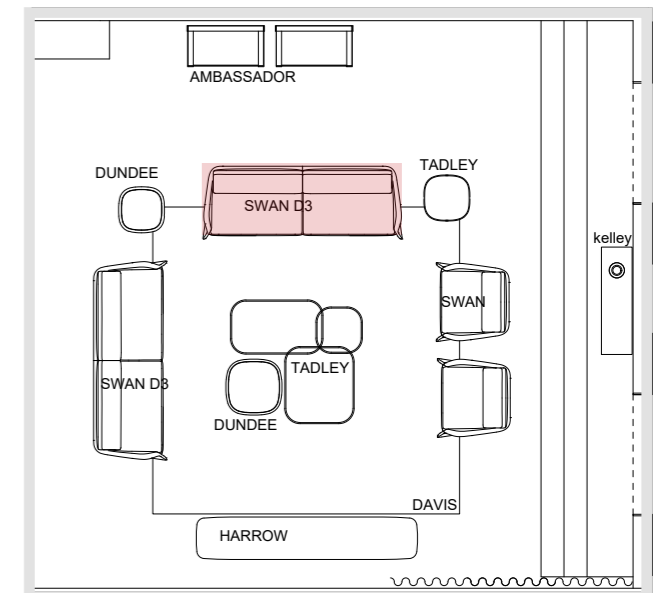

L 260 cm - D 95 cm - H 86 cm - HS 43 cm  
L 102 1/3" - D 37 1/3" - H 34" - HS 17"

**FRAME**

leather Supreme S.Lux  
351 Iron Steel

**BACK AND SEAT  
CUSHIONS**

Driver Vogue 004 Koala

**SWAN** 3 SEATER SOFA