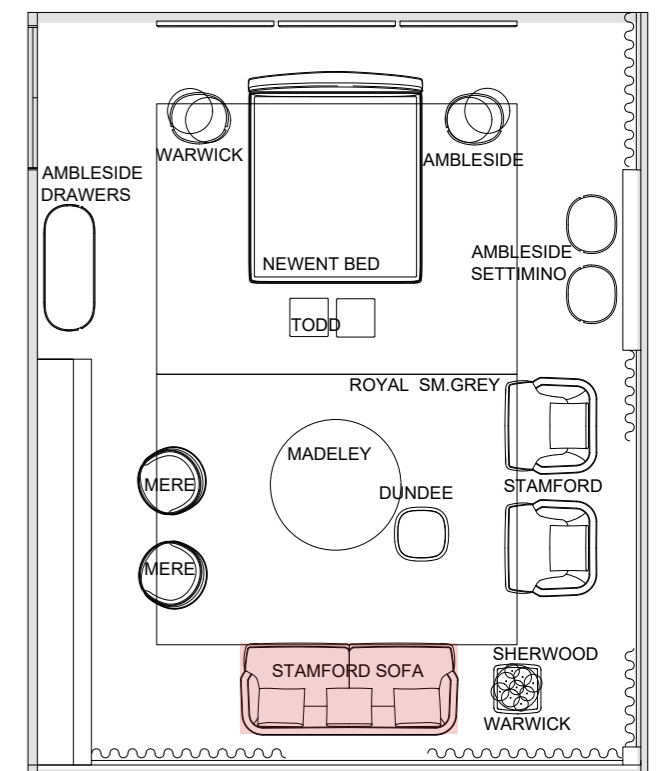

STAMFORD 3 SEATER SOFA

SPI (D3) - All covered in Allure Vip 605 Fog Blue, Piping Allure Vip 605 Fog Blue, opt. Diamond quilted external and internal frame
Decorative cushions: BCS07/50-50x50 Wilde Vogue 001 Blossom, BCS01/30-30x40 Supreme S.Lux 352 Meerkat with logo

L 242 cm - D 103 cm - H 90 cm - HS 47 cm
L 95 1/3" - D 40 2/3" - H 35 1/3" - HS 18 2/4"

ALL COVER