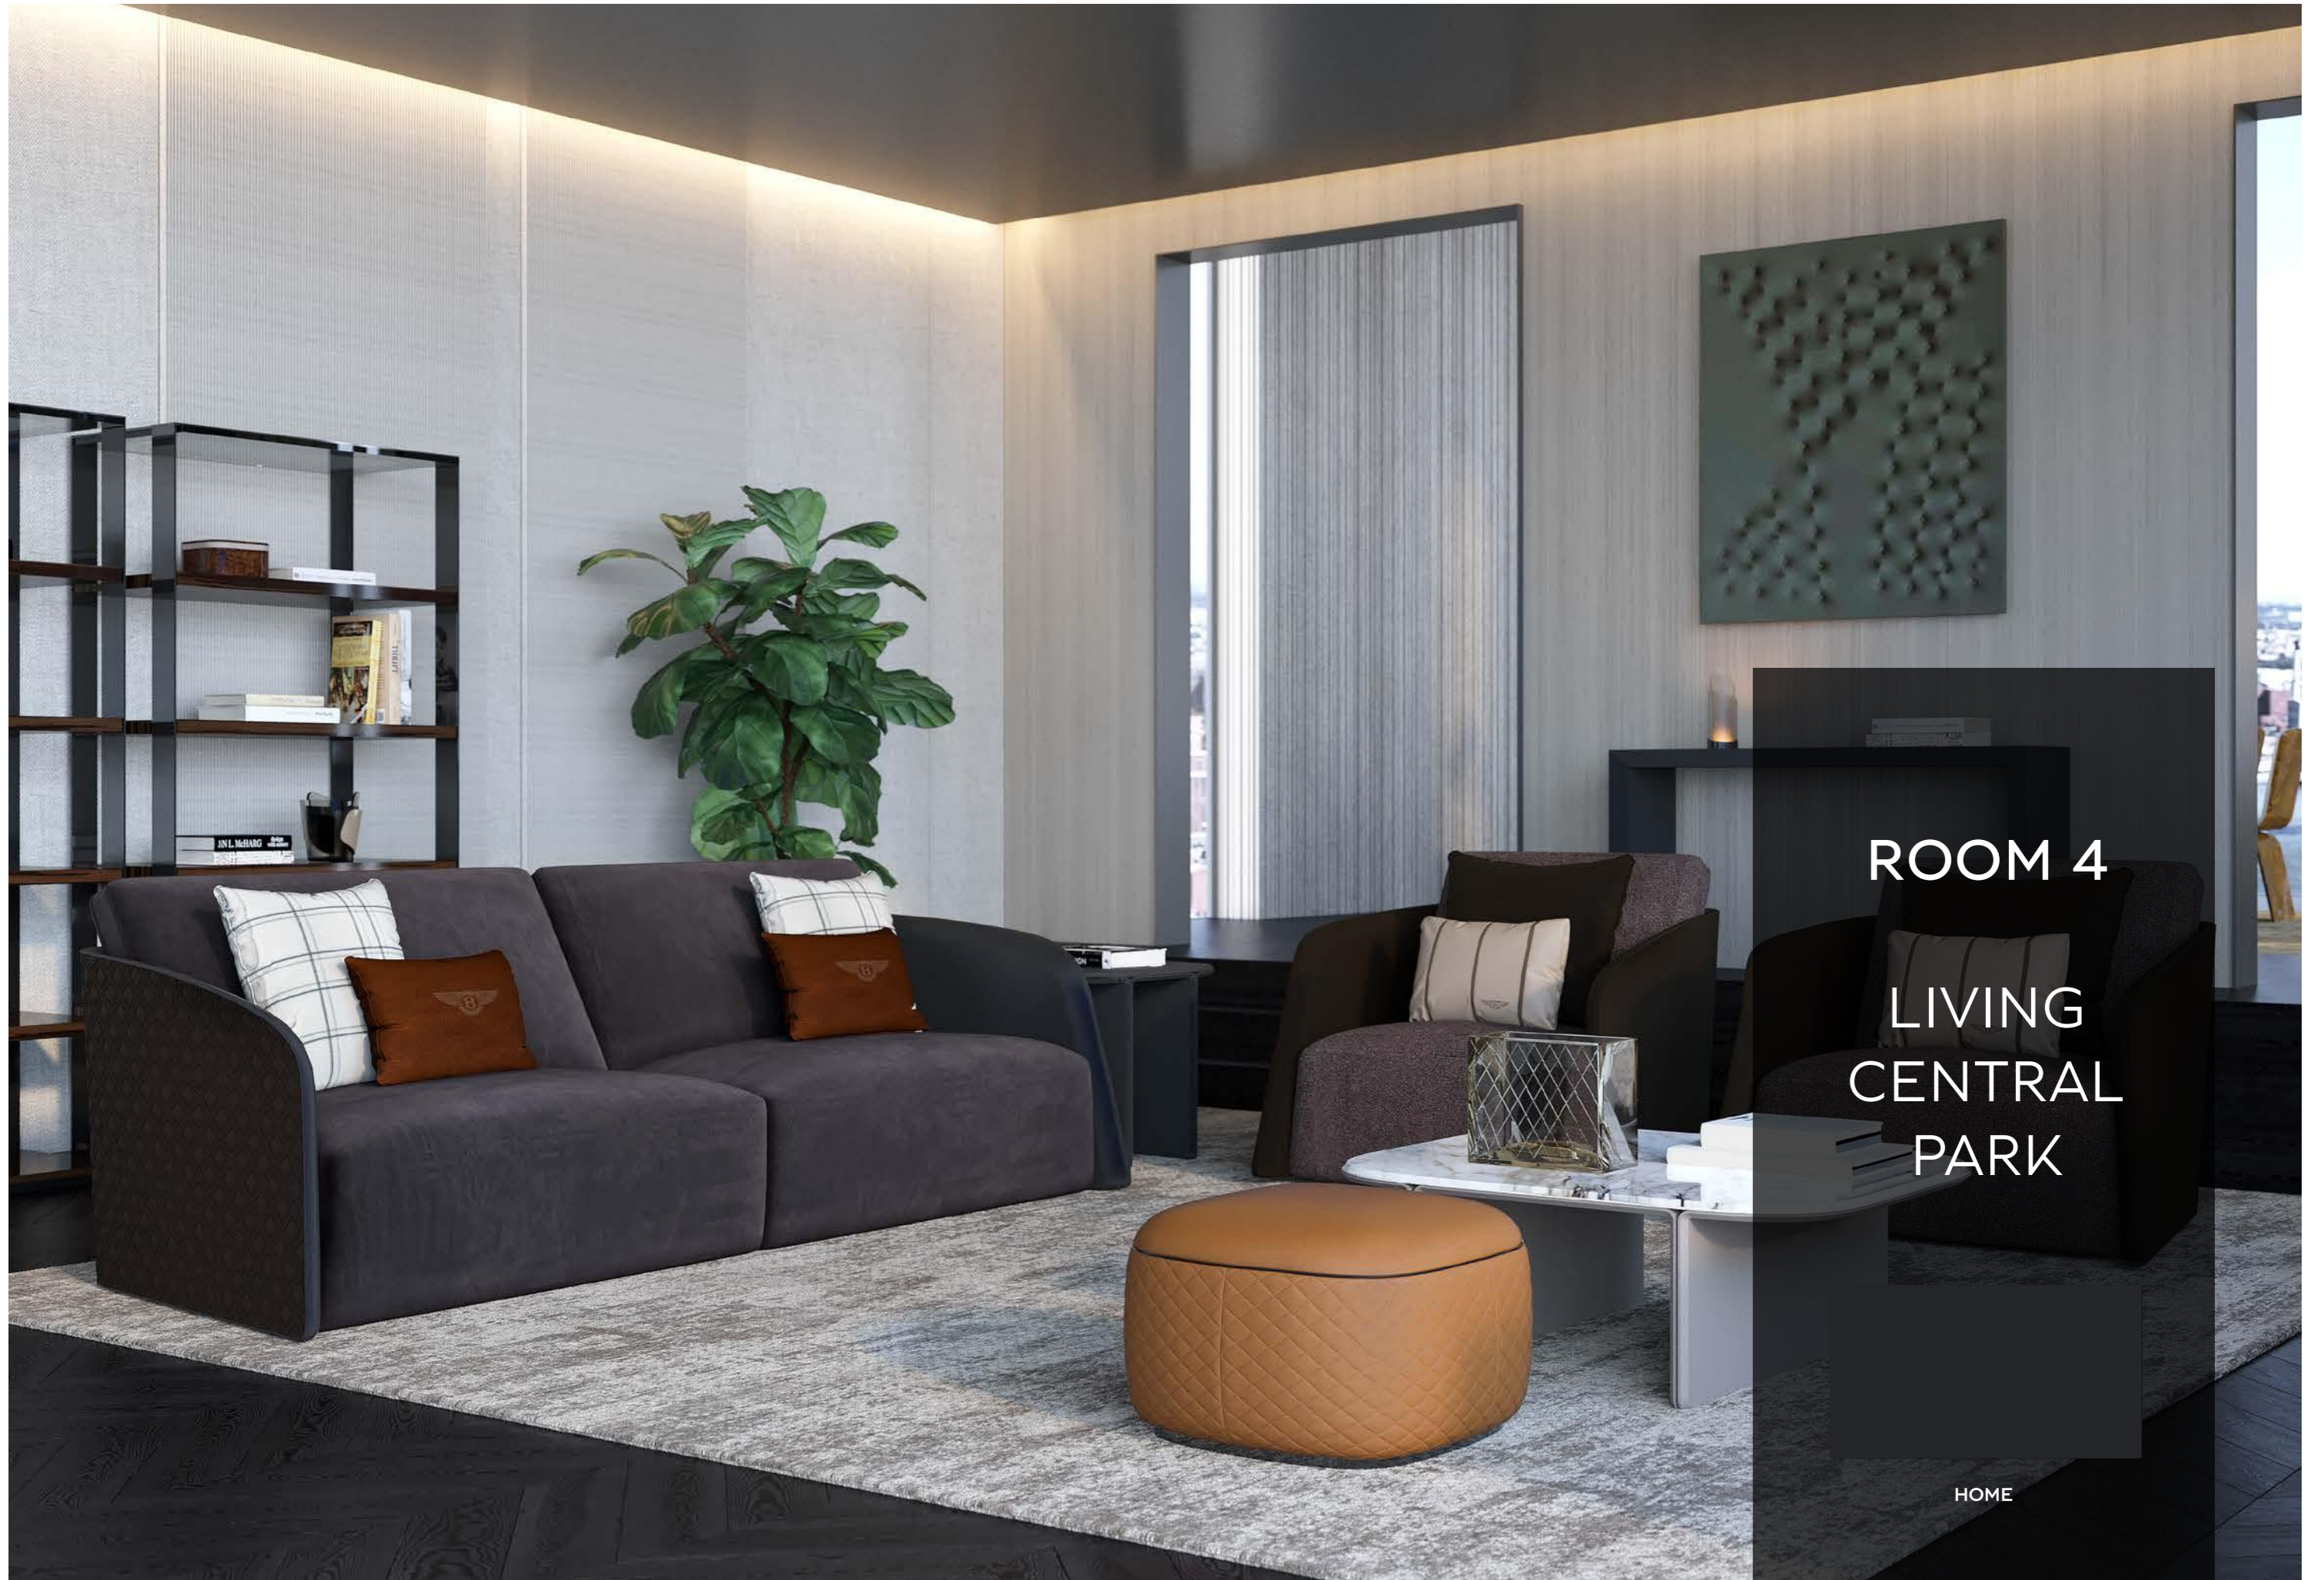

ROOM 4
LIVING
CENTRAL
PARK

HOME