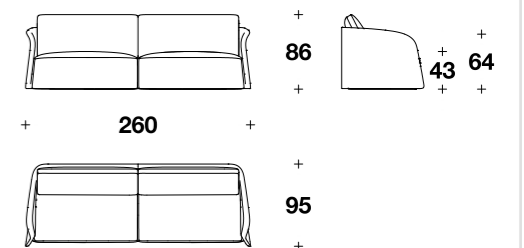

SWAN 3 SEATER SOFA

1SW (D3) - Frame leather Maine Extra 198 Quartz Grey, back and seat cushions Allure Vip 604 Avio
Decorative cushions: BCS07/50-50x50 Trevor Top 550, BCS01/30-30x40 Allure Vip 605 Fog Blue with logo

L 260 cm - D 95 cm - H 86 cm - HS 43 cm
L 102 1/3" - D 37 1/3" - H 34" - HS 17"