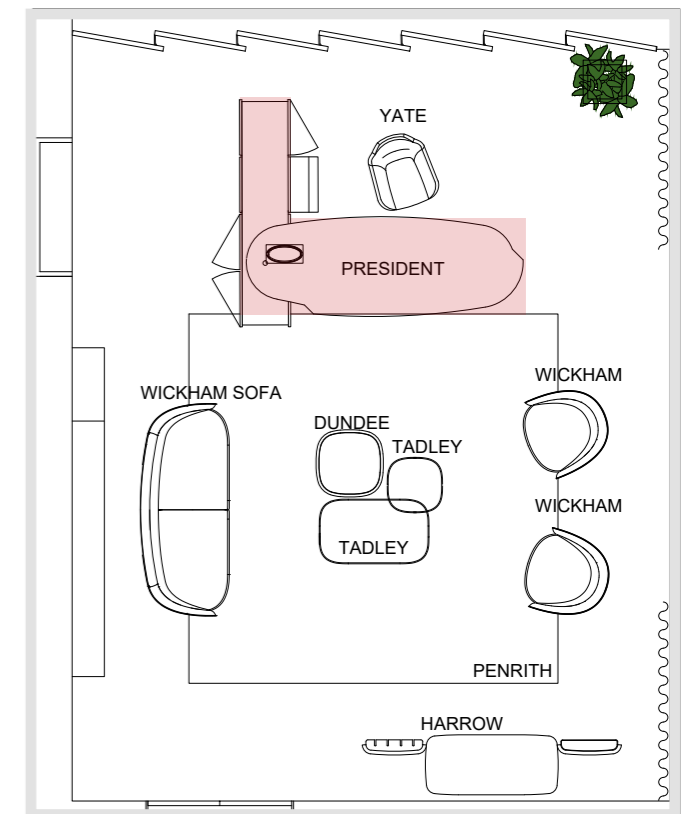

PRESIDENT WRITING-DESK

BTV (21EME) - Top and frame Warm Grey Fiddleback Sycamore,
Left version Opt. 1 Kensington Sideboard frame Warm Grey Fiddleback Sycamore, shutters frame in Maine Extra 198 Quartz Grey,
Internal Quilted Velvet Lux 766 Quartz Grey

Writing-Desk:
L 300 cm - D 108 cm - H 73 cm
L 118" - D 42 2/3" - H 28 2/3"

Sideboard:
L 307 cm - D 246 cm - H 73 cm
L 121" - D 97" - H 28 2/3"

TOP AND FRAME

SHUTTERS FRAME

INTERNALS QUILTED