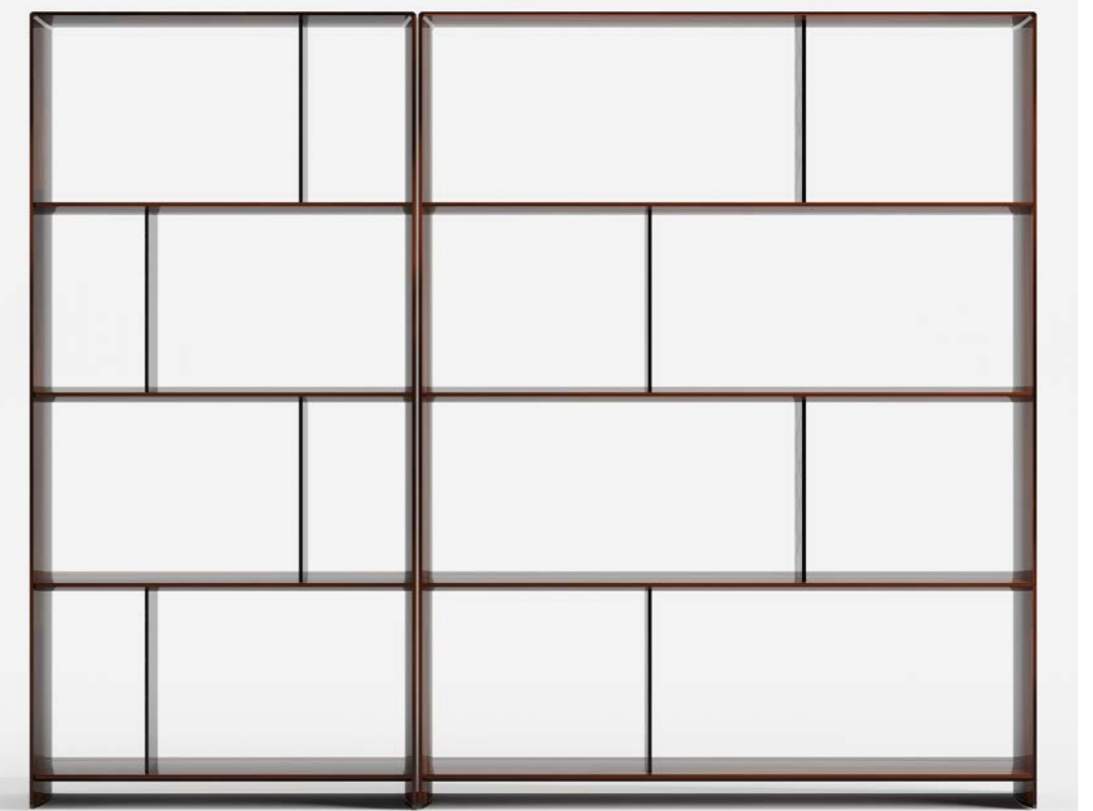

EASTWOOD BOOKSHELF L100

MDB (20) - Frame Toffee Brown Smoked Larch, shelves Toffee Brown Smoked Larch, optional 4 glass dividers with royal diamond
L 100 cm - D 50 cm - H 211 cm
L 39 1/3" - D 19 3/4" - H 83

EASTWOOD BOOKSHELF L160

MDB (21) - Frame Toffee Brown Smoked Larch, shelves Toffee Brown Smoked Larch, optional 4 glass dividers with royal diamond
L 160 cm - D 50 cm - H 211 cm
L 63" - D 19 3/4" - H 83