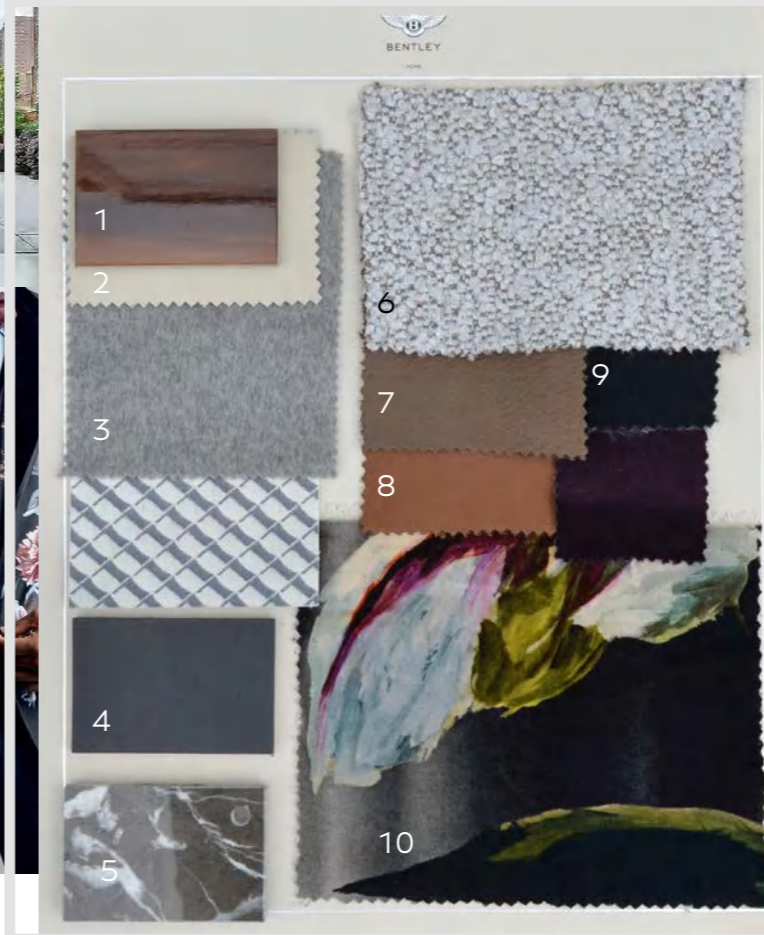

- 1 SMOKED LIQUIDAMBAR GLOSSY
- 2 MAINE EXTRA 200 STONE
- 3 CASHMERE MOORE GREY
- 4 VERMONT LUX 543 LAVA
- 5 VALENTINE GREY MARBLE
- 6 SHELLEY TOP 002 MIST
- 7 MARYLAND LUX 348 SOIL
- 8 SUPREME S.LUX 352 MEERKAT
- 9 ALLURE VIP 605 FOG BLUE
- 10 WILDE VOGUE 001 BLOSSOM