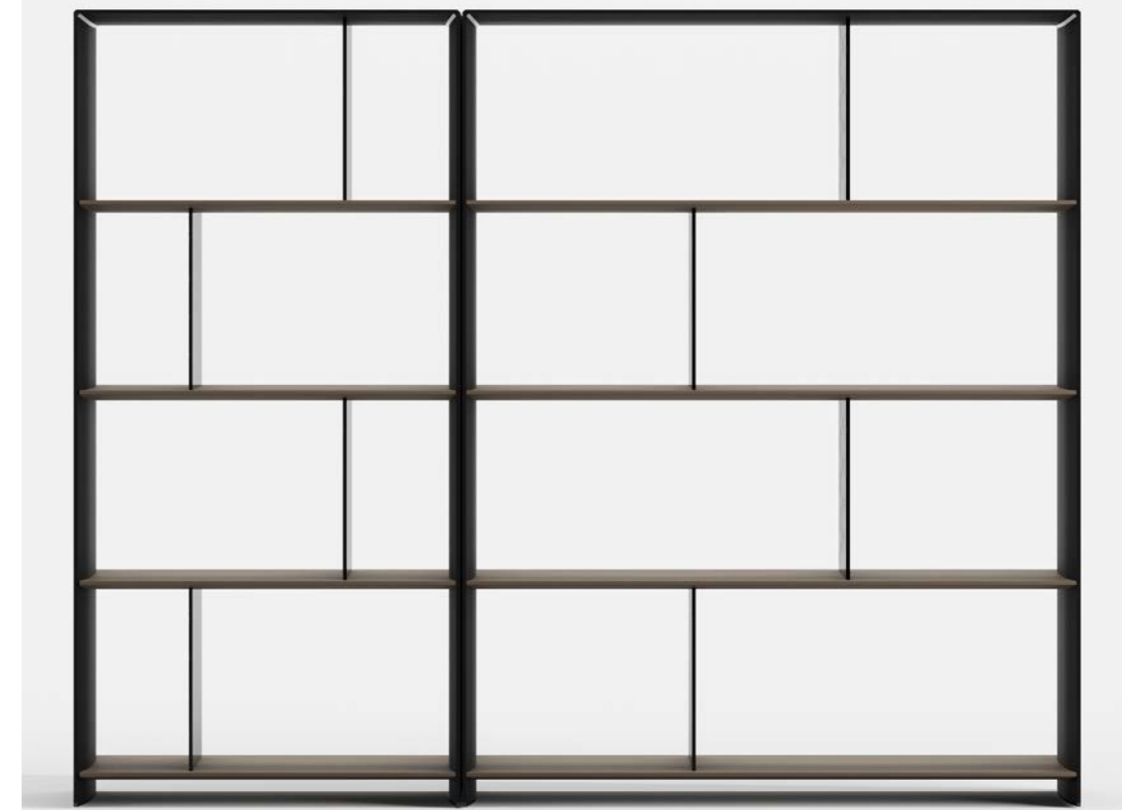

EASTWOOD BOOKSHELF L100

MDB (20) - Frame leather Vermont 543 Lava, shelves Vermont Lux 546 Quartz Grey, optional 4 glass dividers with royal diamond
L 100 cm - D 50 cm - H 211 cm
L 39 1/3" - D 19 3/4" - H 83"

EASTWOOD BOOKSHELF L160

MDB (21) - Frame leather Vermont 543 Lava, shelves Vermont Lux 546 Quartz Grey, optional 4 glass dividers with royal diamond
L 160 cm - D 50 cm - H 211 cm
L 63" - D 19 3/4" - H 83"