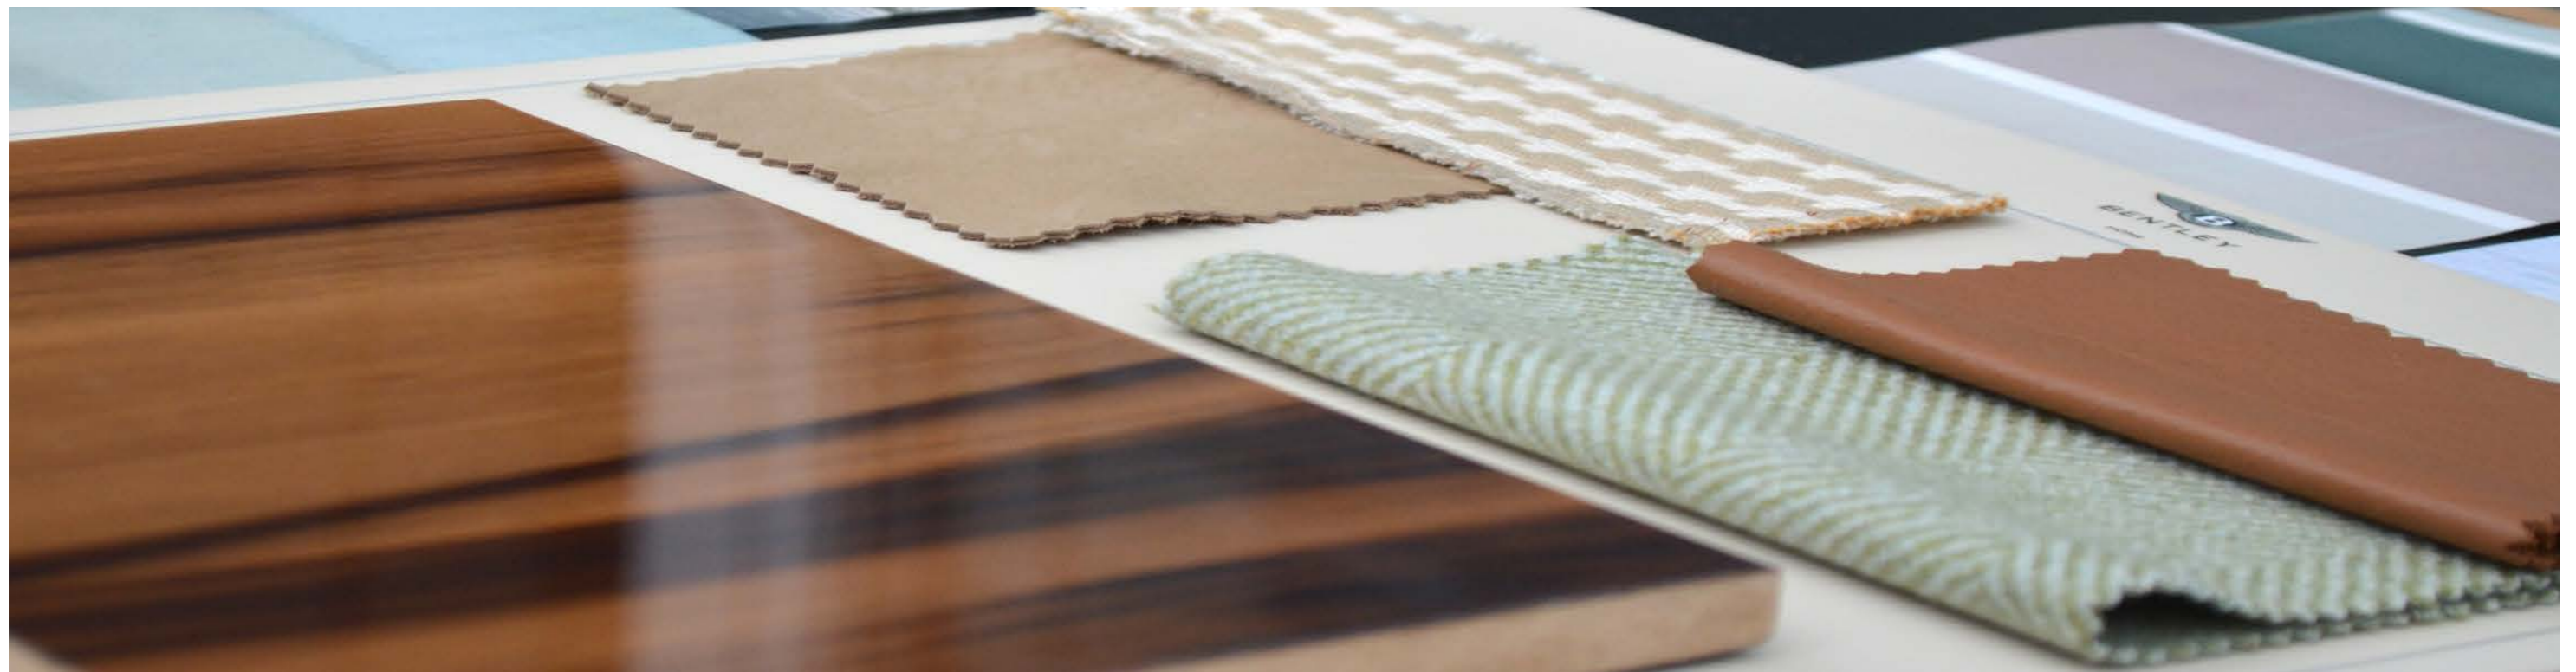

- 1 BLAKE TOP 003 DEER
- 2 VELVET LUX 003 DEER
- 3 MARYLAND LUX 341 COGNAC
- 4 FLEMING S.VOGUE 002 PEAR
- 5 SMOKED LIQUIDAMBAR GLOSSY