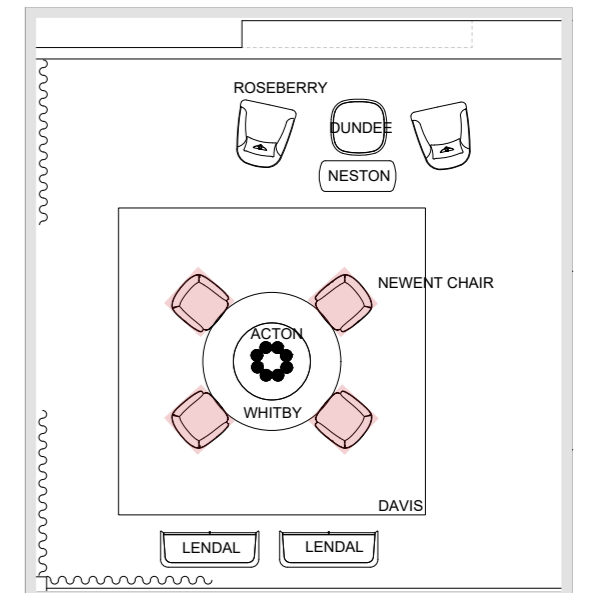

INTERNAL FRAME AND SEAT CUSHIONS