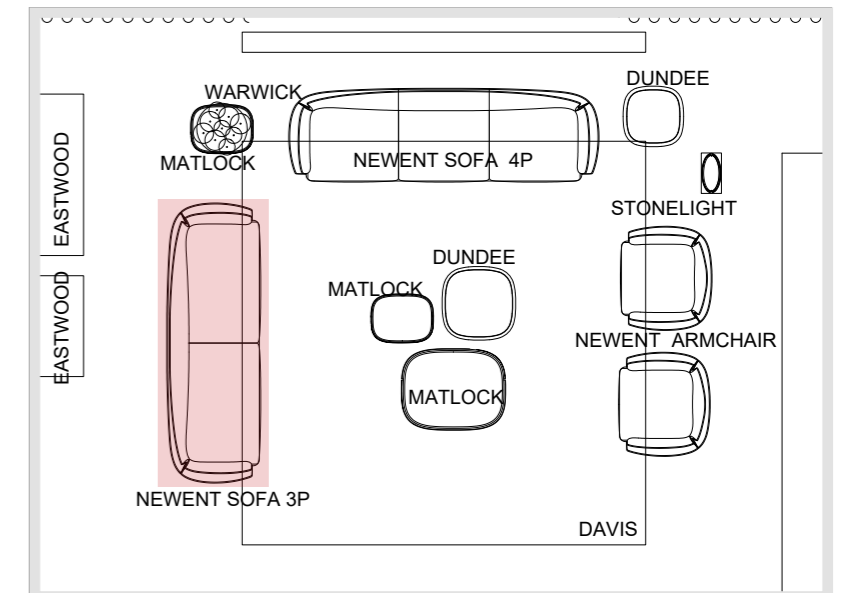

L 260 cm - D 103 cm - H 87 cm - HS 44 cm  
 L 102 1/3" - D 40 2/3" - H 34 1/3" - HS 17 1/4"

**EXTERNAL FRAME**

Burr Walnut

**INTERNAL FRAME AND SEAT CUSHIONS**

Leather  
 Maine Extra 200 Stone

**NEWENT 4 SEATER SOFA**