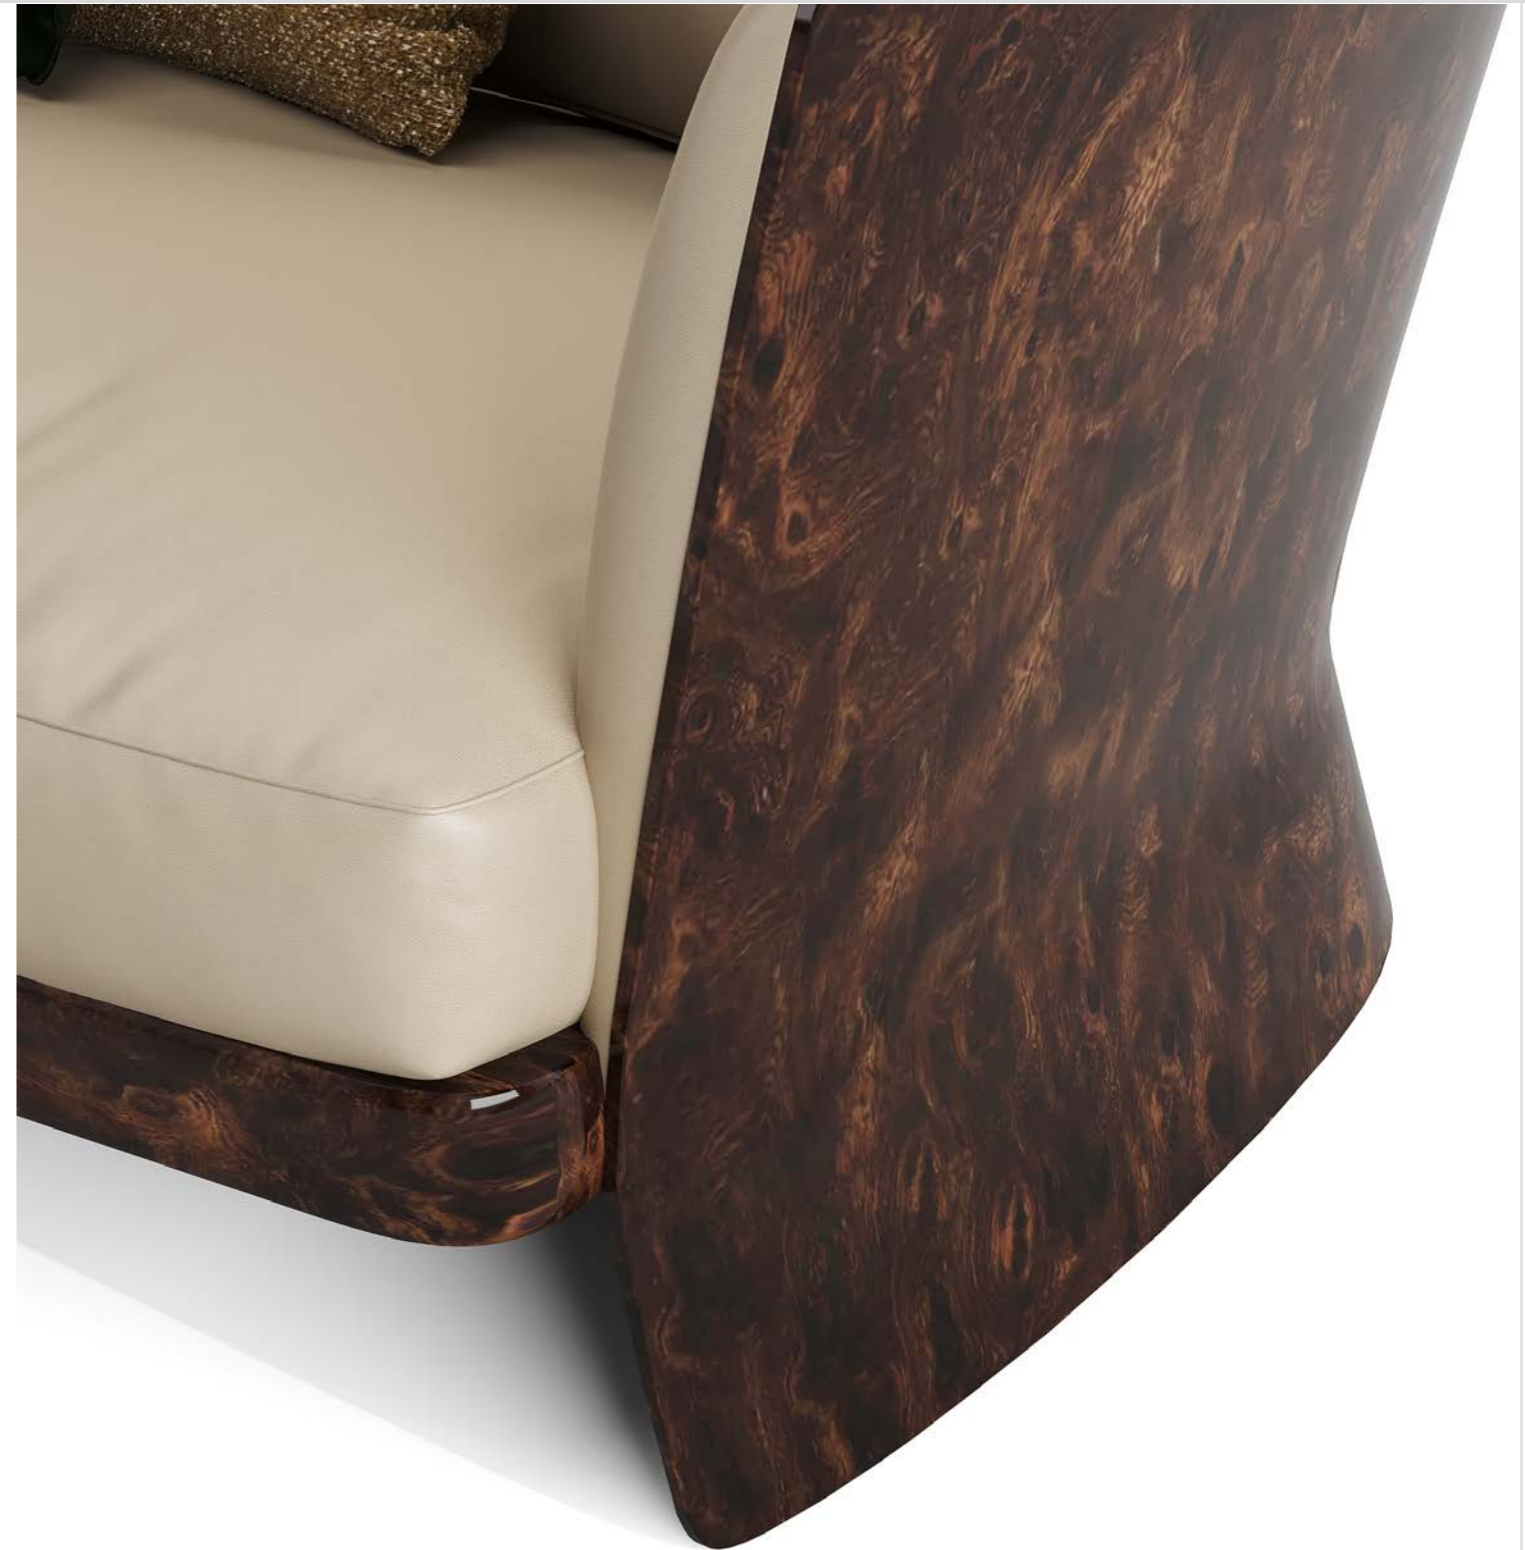

NEWENT 3 SEATER SOFA

NWE (D3E) - External frame and Band in Burr Walnut, internal frame and seat cushions Maine Extra 200 Stone,
2 cushions 50x50 Maine Extra 200 Stone, 2 cushions 50x50 Shelley Top 001 Deer, 2 cushions 50x50 Velvet Lux 008 Deep Forest with Logo

L 260 cm - D 103 cm - H 87 cm - HS 44 cm
L 102 1/3" - D 40 2/3" - H 34 1/3" - HS 17 1/4"