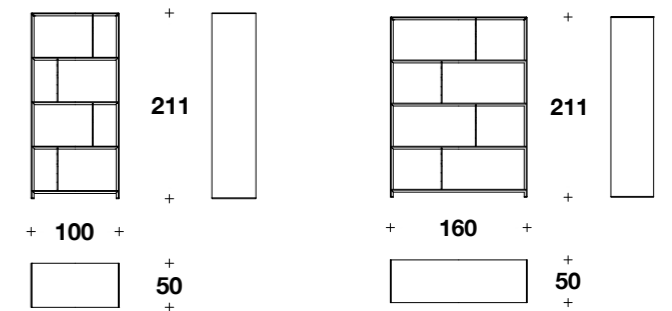

EASTWOOD BOOKSHELF L160

MDB (21) - Frame Chestnut, shelves Vermont Lux 540 Hide

L 160 cm - D 50 cm - H 211 cm

L 63" - D 19 3/4" - H 83"