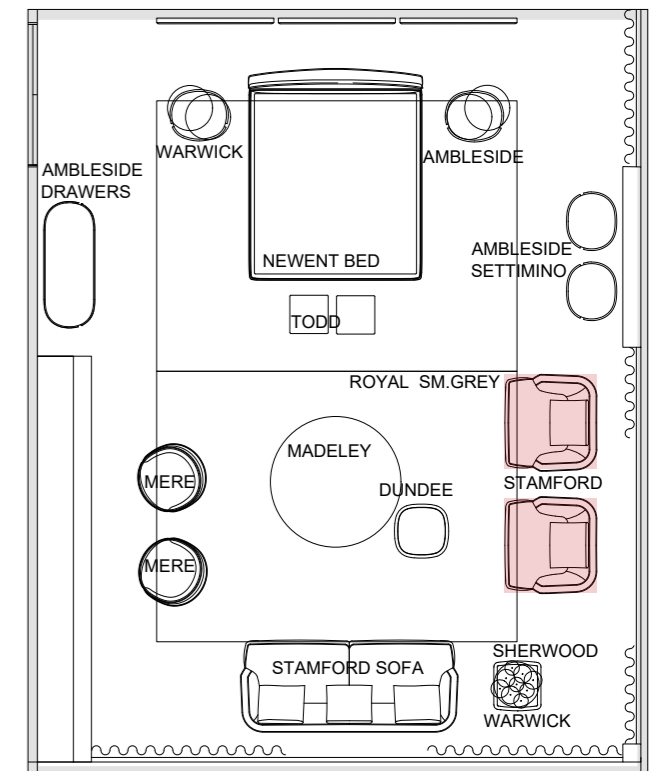

STAMFORD ARMCHAIR

SPI (POL) - External frame, Internal frame and Band in Shelley Top 002 Mist, Feet and Piping Maryland Lux 348 Soil
Decorative cushions: BCS07/50-50x50 Allure Vip 605 Fog Blue, BCS01/30-30x40 Maryland Lux 348 Soil with logo

L 106 cm - D 103 cm - H 90 cm - HS 47 cm
L 41 2/3" - D 40 2/3" - H 35 1/3" - HS 18 2/4"

EXT., INT. AND BAND

FEET AND PIPING