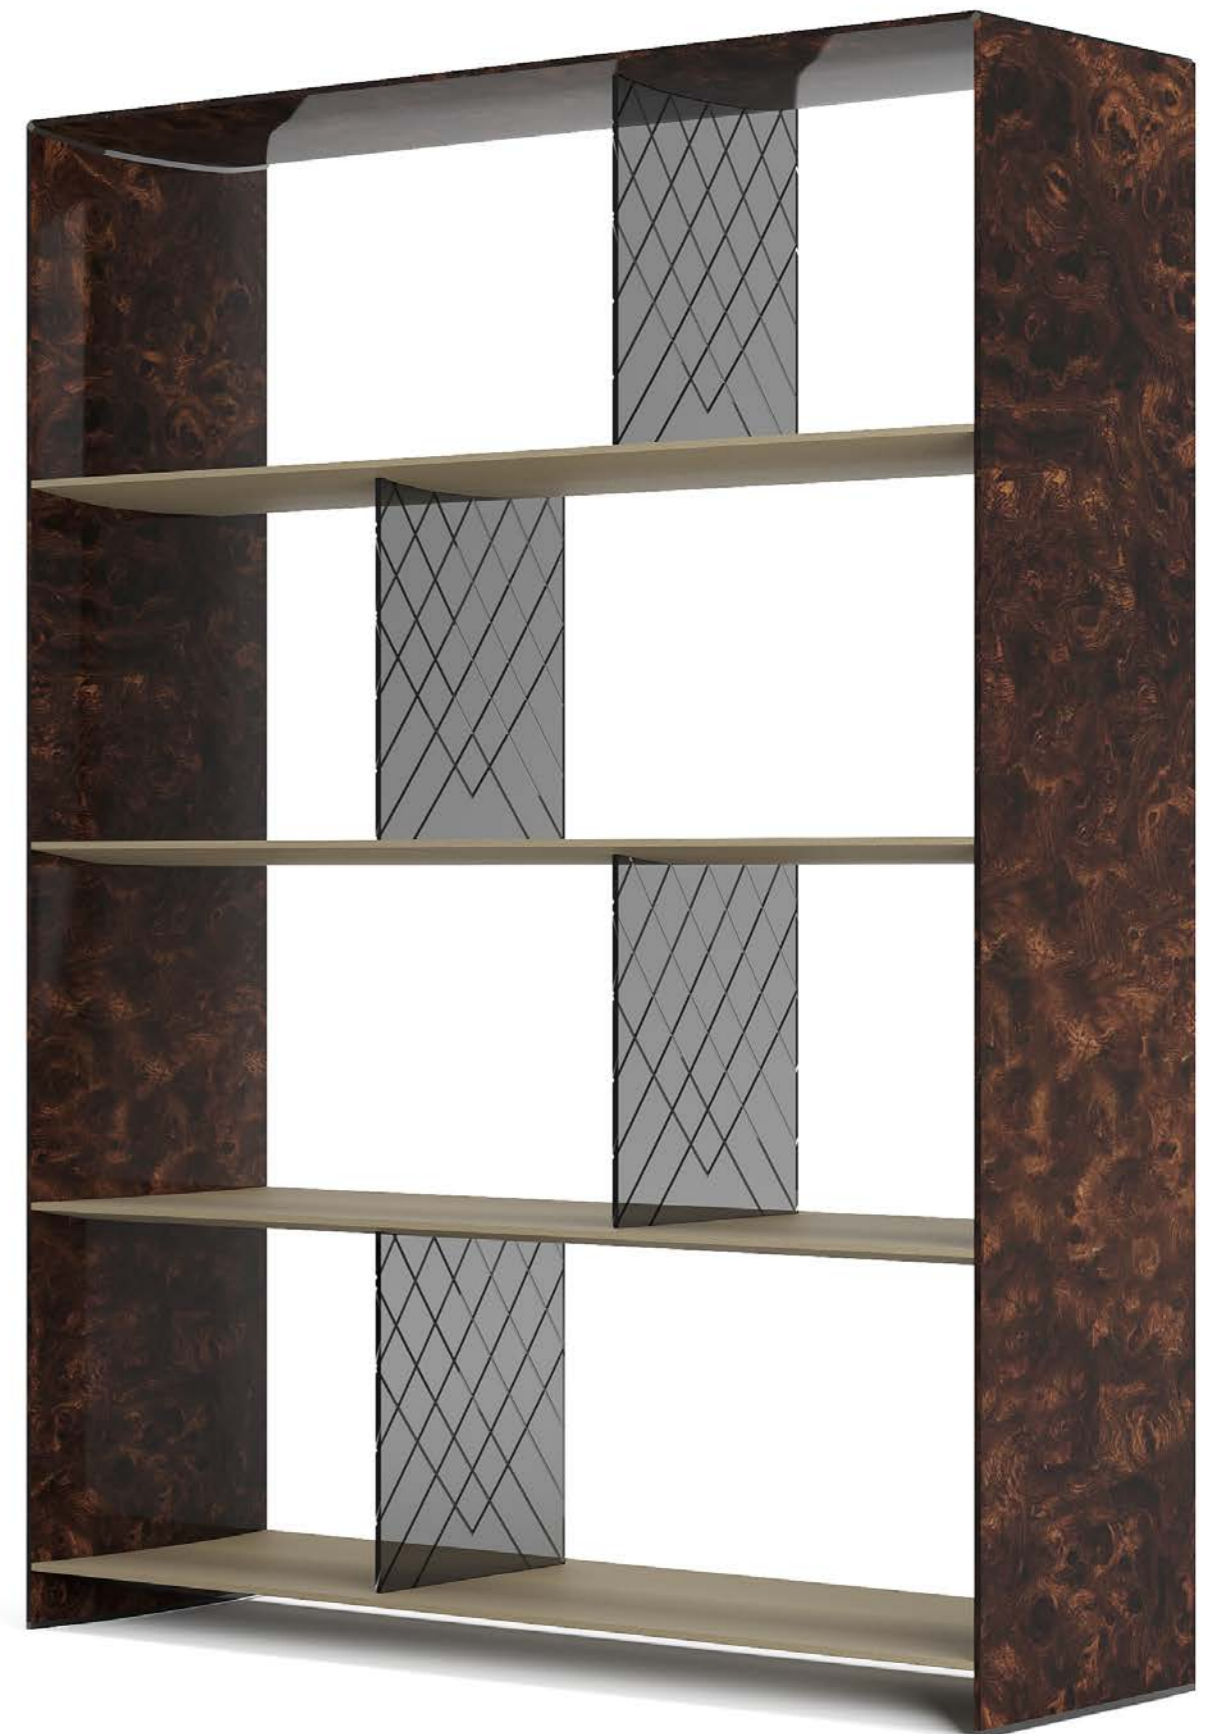

The new Eastwood bookshelf, the soul of Bentley Home codes expressed in all the details.

From the curved shape of the internal vertical structure, to the rounded corners, to the Royal Diamond engraved in the glass dividers, this bookshelf evokes the Bentley codes: sophisticated and elegance.

Precious hand-inlaid essences or leathers from the Bentley Home collection, the Eastwood bookshelf is finished front and back, allowing it to be used as a wall bookshelf or in the middle of the room, allowing you to create Bentley's life style in any environment.

- Elements shaped with 5-axis CNC machines
- For the wood versions, the veneer is inlaid by hand and positioned with a hot-vacuum membrane press for perfect positioning
- The bookcase's structure is created by the section of wooden panels that comprise it: curved on one side and flat on the other, refined at the ends
- Gun metal details on the feet, with longitudinal cut of the steel plate, and between shoulders and top, with a shaped cut inclined at 45°
- Fine essences such as Burr Walnut and Chestnut burl, or Warm Grey Fiddleback Sycamore, Toffee Brown Smoked Larch, Smoked Liquidambar glossy finish or Smoked Liquidambar matt finish
- alternative version entirely covered in Vermont leather

OPTIONAL

- 1 - nr.4 Smoked glass dividers, tempered and engraved with royal diamond design.

DESIGN BY CARLO COLOMBO