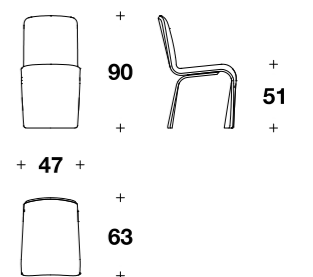

L 47 cm - D 63 cm - H 90 cm - HS 51 cm  
L 18 2/4" - D 24 2/3" - H 35 1/3" - HS 20"

**RIDLEY** CHAIR

SDB (15E) - Back frame and back base Warm Grey Fiddleback Sycamore, internal frame Velvet Jet Set printed Anthracite S.Lux 766

L 47 cm - D 63 cm - H 90 cm - HS 51 cm  
L 18 2/4" - D 24 2/3" - H 35 1/3" - HS 20"

VENEER

Burr Walnut

Chestnut

Smoked Liquidambar  
glossy

Toffee Brown Smoked  
Larch

Warm Grey Fiddleback  
Sycamore

FABRIC OR LEATHER