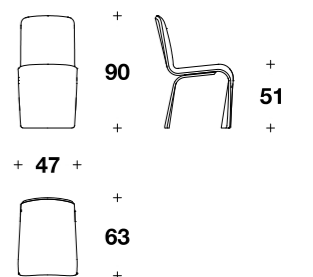

L 47 cm - D 63 cm - H 90 cm - HS 51 cm  
L 18 2/4" - D 24 2/3" - H 35 1/3" - HS 20"

**RIDLEY** CHAIR

SDB (15E) - Back frame and back base Warm Grey Fiddleback Sycamore, internal frame Velvet Jet Set printed Anthracite S.Lux 766