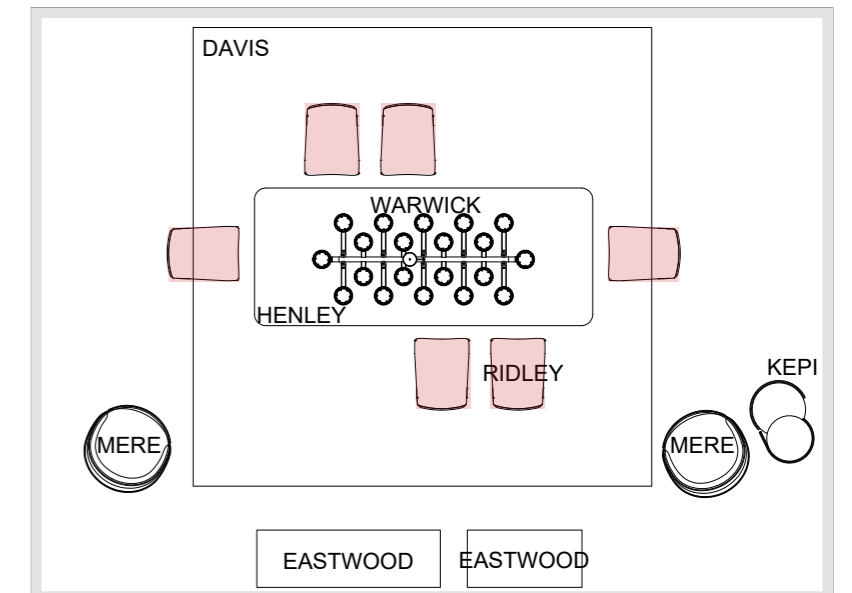

RIDLEY CHAIR

SDB (15E) - Back frame and back base Burr Walnut, internal frame Sharpless D 051

SDB (15E) - Back frame and back base Burr Walnut, internal frame Velvet Lux 008 Deep Forest, optional 2 Back frame with inlaid logo

L 47 cm - D 63 cm - H 90 cm - HS 51 cm

L 18 2/4" - D 24 2/3" - H 35 1/3" - HS 20"

BACK FRAME AND
BACK BASE

INTERNAL FRAME

BACK FRAME AND
BACK BASE

INTERNAL FRAME