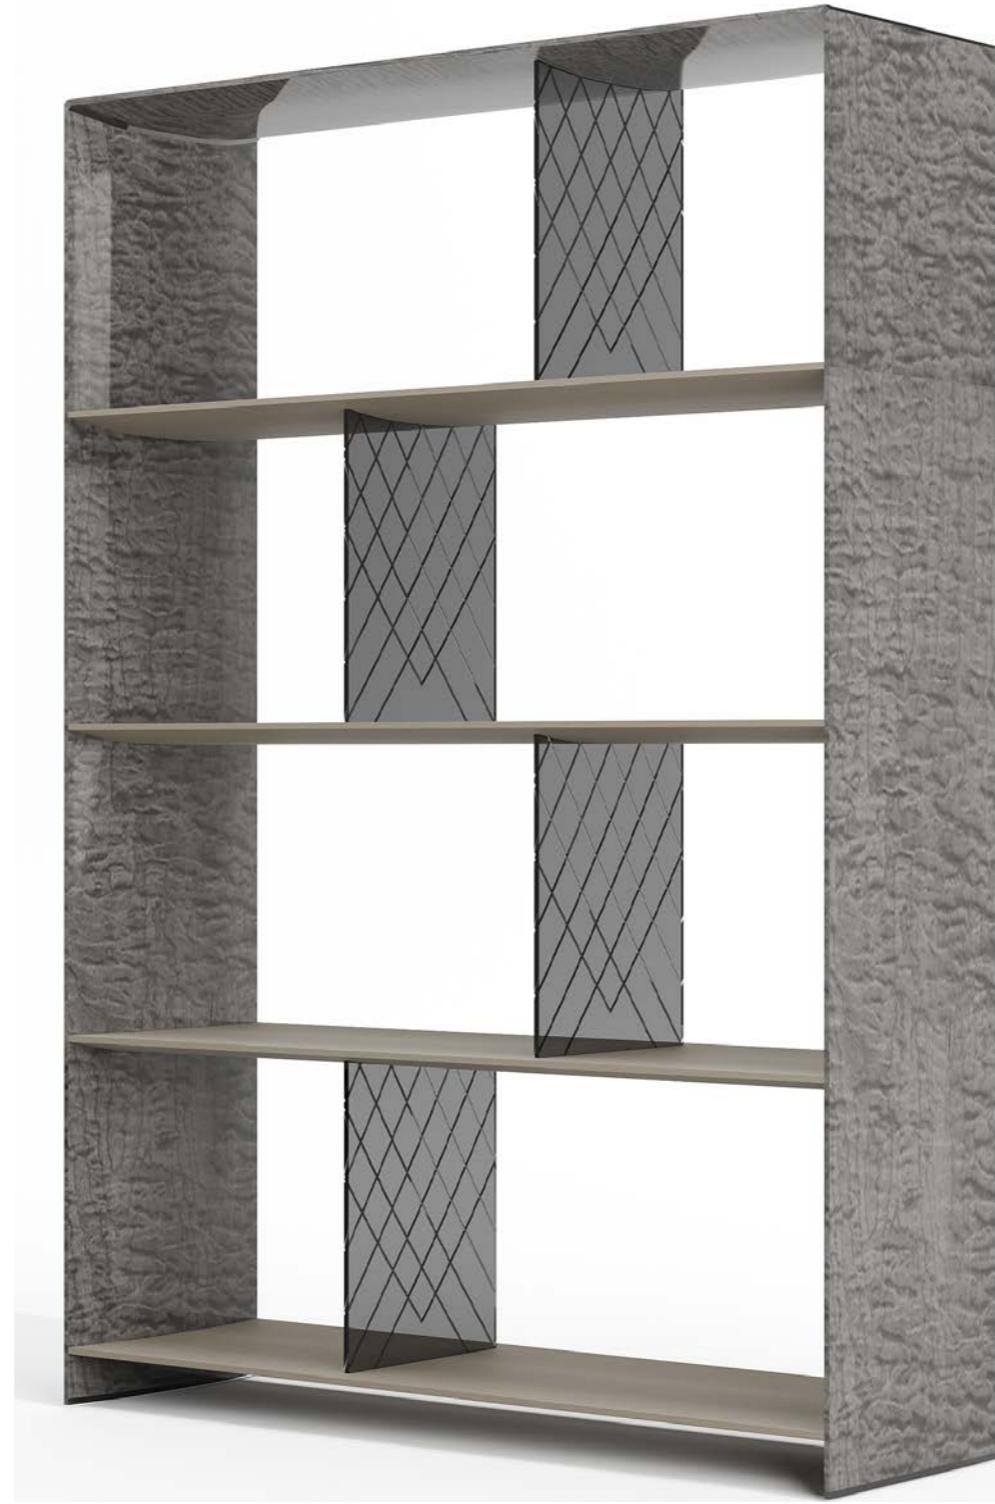

EASTWOOD BOOKSHELF L100

MDB (20) - Frame Warm Grey Fiddleback Sycamore, shelves Vermont Lux 551 Stone, optional 4 glass dividers with royal diamond
L 100 cm - D 50 cm - H 211 cm
L 39 1/3" - D 19 3/4" - H 83"

EASTWOOD BOOKSHELF L160

MDB (21) - Frame Warm Grey Fiddleback Sycamore, shelves Vermont Lux 551 Stone, optional 4 glass dividers with royal diamond
L 160 cm - D 50 cm - H 211 cm
L 63" - D 19 3/4" - H 83"