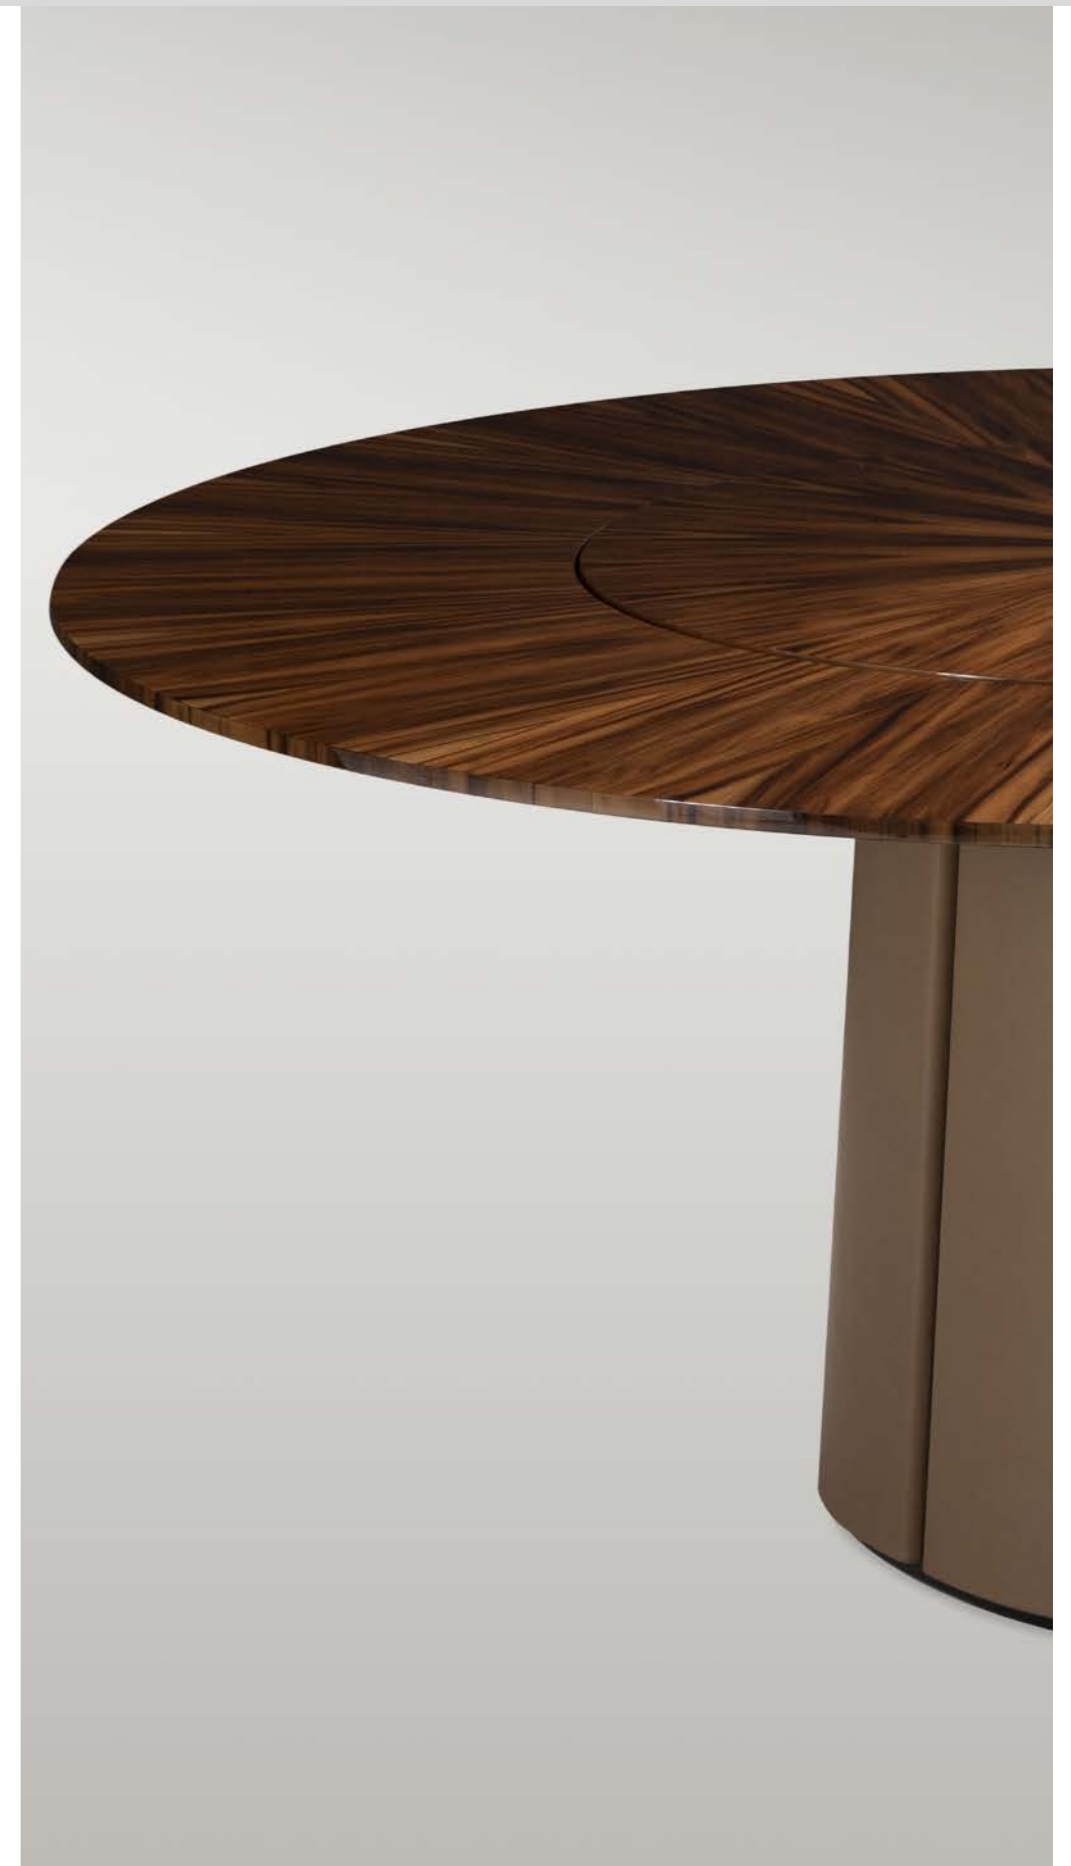

TOP AND BASE VENEER

BASE LEATHER