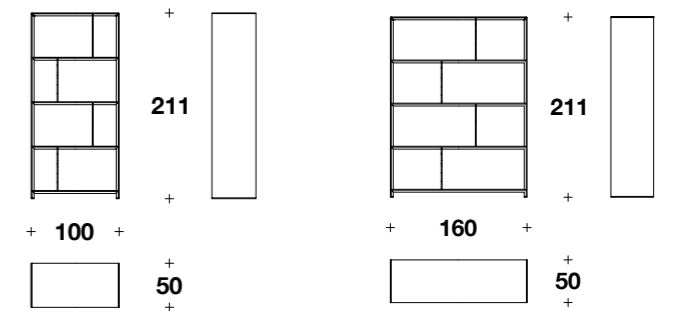

EASTWOOD BOOKSHELF L100

MDB (20) - Frame leather Vermont 543 Lava, shelves Vermont Lux 546 Quartz Grey, optional 4 glass dividers with royal diamond
L 100 cm - D 50 cm - H 211 cm
L 39 1/3" - D 19 3/4" - H 83"

EASTWOOD BOOKSHELF L160

MDB (21) - Frame leather Vermont 543 Lava, shelves Vermont Lux 546 Quartz Grey, optional 4 glass dividers with royal diamond
L 160 cm - D 50 cm - H 211 cm
L 63" - D 19 3/4" - H 83"