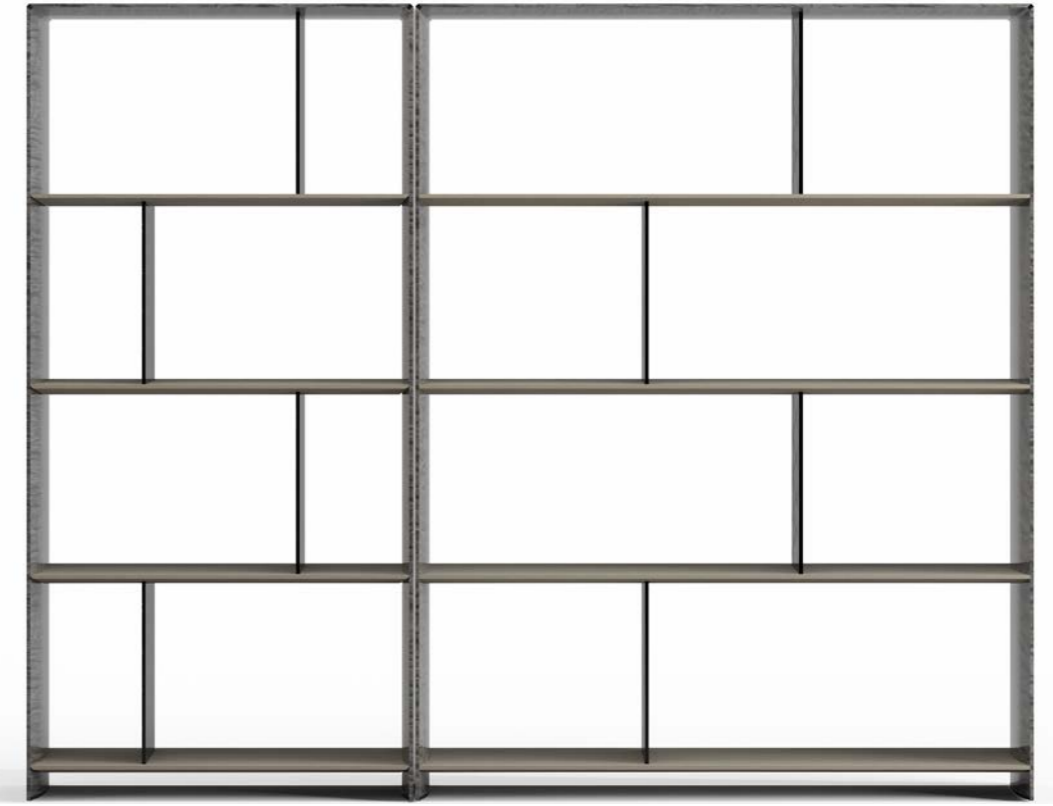

EASTWOOD BOOKSHELF L100

MDB (20) - Frame Warm Grey Fiddleback Sycamore, shelves Vermont Lux 551 Stone, optional 4 glass dividers with royal diamond
L 100 cm - D 50 cm - H 211 cm
L 39 1/3" - D 19 3/4" - H 83"

EASTWOOD BOOKSHELF L160

MDB (21) - Frame Warm Grey Fiddleback Sycamore, shelves Vermont Lux 551 Stone, optional 4 glass dividers with royal diamond
L 160 cm - D 50 cm - H 211 cm
L 63" - D 19 3/4" - H 83"