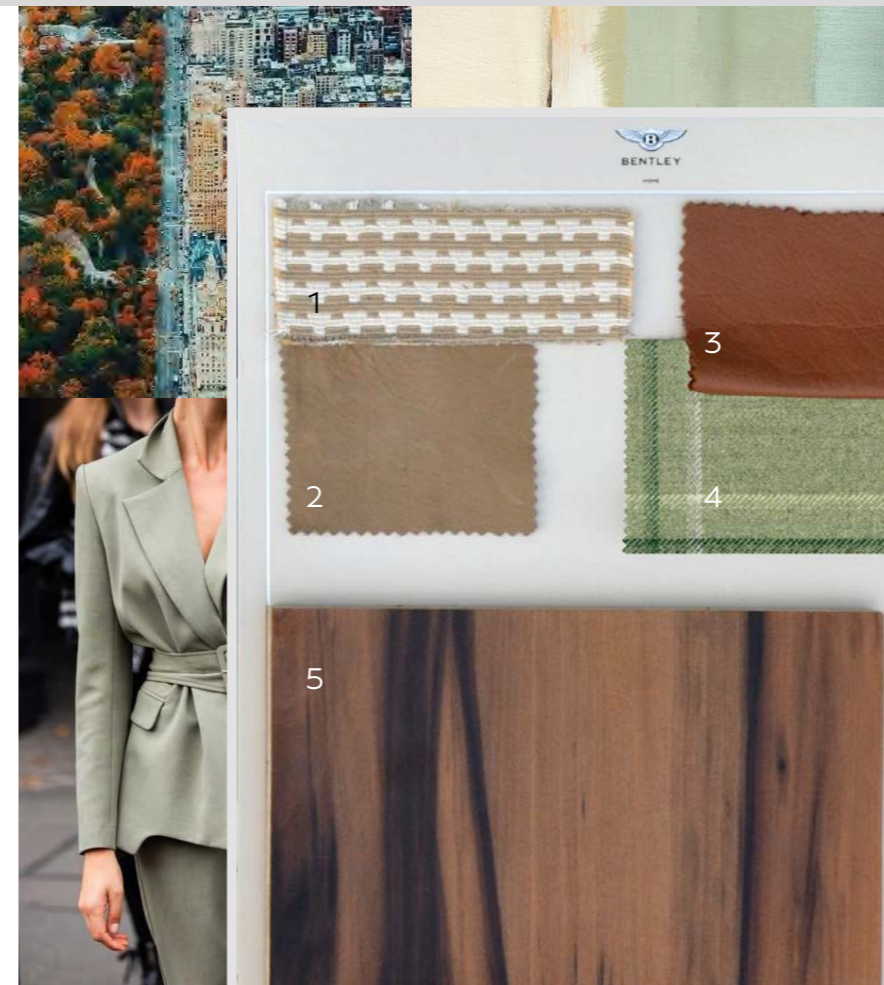

- 1 BLAKE TOP 003 DEER
- 2 VELVET LUX 003 DEER
- 3 MARYLAND LUX 341 COGNAC
- 4 FLEMING S.VOGUE 002 PEAR
- 5 SMOKED LIQUIDAMBAR GLOSSY