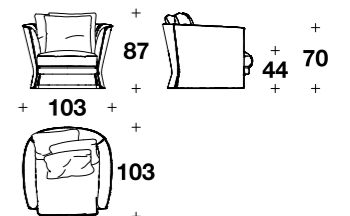

L 103 cm - D 103 cm - H 87 cm - HS 44 cm  
L 40 2/3" - D 40 23" - H 34 1/3" - HS 17 1/4"

VENEER

Burr Walnut

Smoked Liquidambar Glossy

Smoked Liquidambar Matt

FABRIC OR LEATHER

Collection Supreme S.Lux (Aniline)