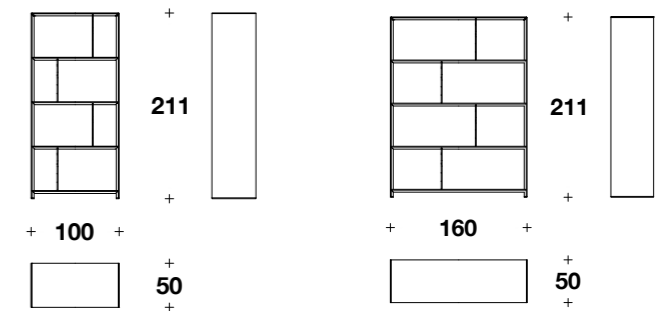

EASTWOOD BOOKSHELF L160

MDB (21) - Frame Smoked Liquidambar, shelves Vermont Lux 546 Quartz Grey, optional 4 glass dividers with royal diamond
L 160 cm - D 50 cm - H 211 cm
L 63" - D 19 3/4" - H 83"