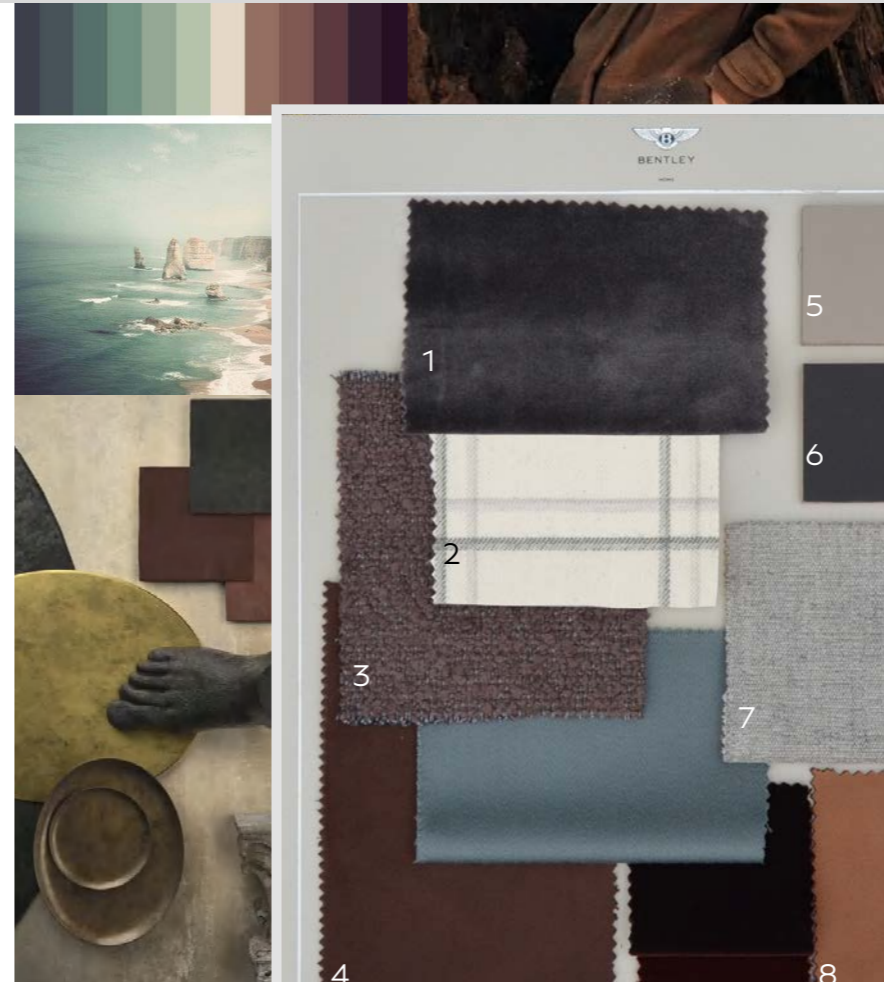

- 1 DRIVER VOGUE 004 KOALA
- 2 FLEMING S.VOGUE OO1 WINTER WHITE
- 3 SHELLEY TOP 003 CLAY
- 4 SUPREME S.LUX 353 EMPERADOR
- 5 VERMONT LUX 546 QUARTZ GREY
- 6 VERMONT LUX 543 LAVA
- 7 LEYTON D 002
- 8 MARYLAND LUX 341 COGNAC