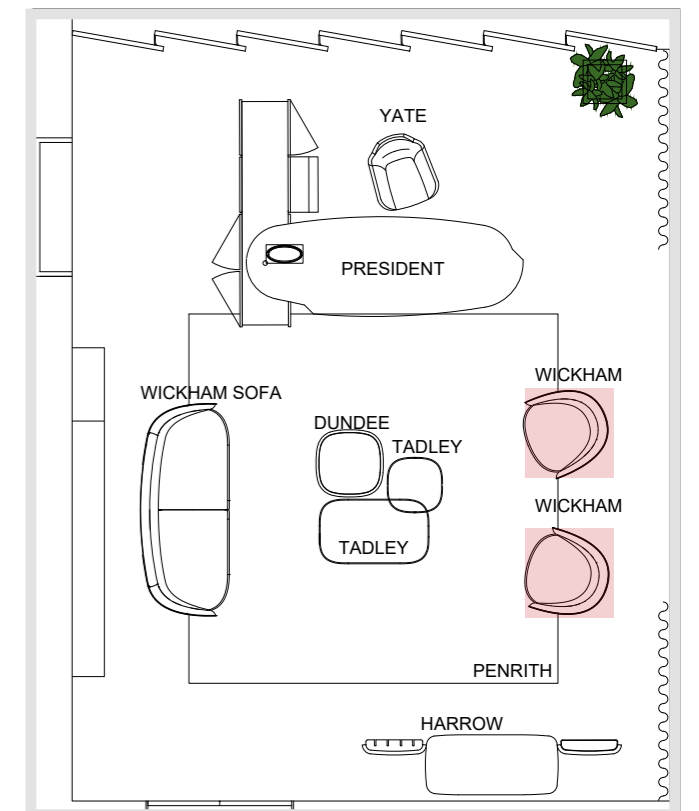

L 91 cm - D 94 cm - H 87 cm - HS 45 cm  
L 35 2/3" - D 37" - H 34 1/3" - HS 17 3/4"

**FRAME**

Maryland Lux 343 Lava

**SEAT AND BACK CUSHION**

Velvet Jet Set printed Anthracite S.Lux 766

VENEER

Burr Walnut

LEATHER