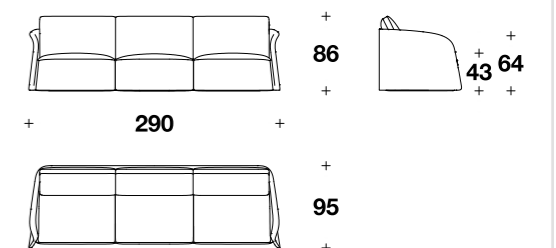

L 290 cm - D 95 cm - H 86 cm - HS 43 cm  
L 114 1/3" - D 37 1/3" - H 34" - HS 17"

FABRIC OR LEATHER

Collection  
Supreme S.Lux (Aniline)

Collection  
Velvet Lux (Nabuk)

Collection  
Jet Set S.Lux Printed (Nabuk)