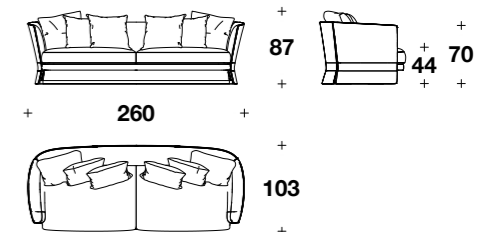

L 260 cm - D 103 cm - H 87 cm - HS 44 cm  
L 102 1/3" - D 40 2/3" - H 34 1/3" - HS 17 1/4"

**NEWENT 3 SEATER SOFA**

NWE (D3E) - External frame and Band in Smoked Liquidambar, internal frame and seat cushions Driver Vogue 042, 2 cushions 50x50 Matrix Top 500, 2 cushions 50x50 Duncan C 401, 2 cushions 50x50 Driver Vogue 042 with Logo