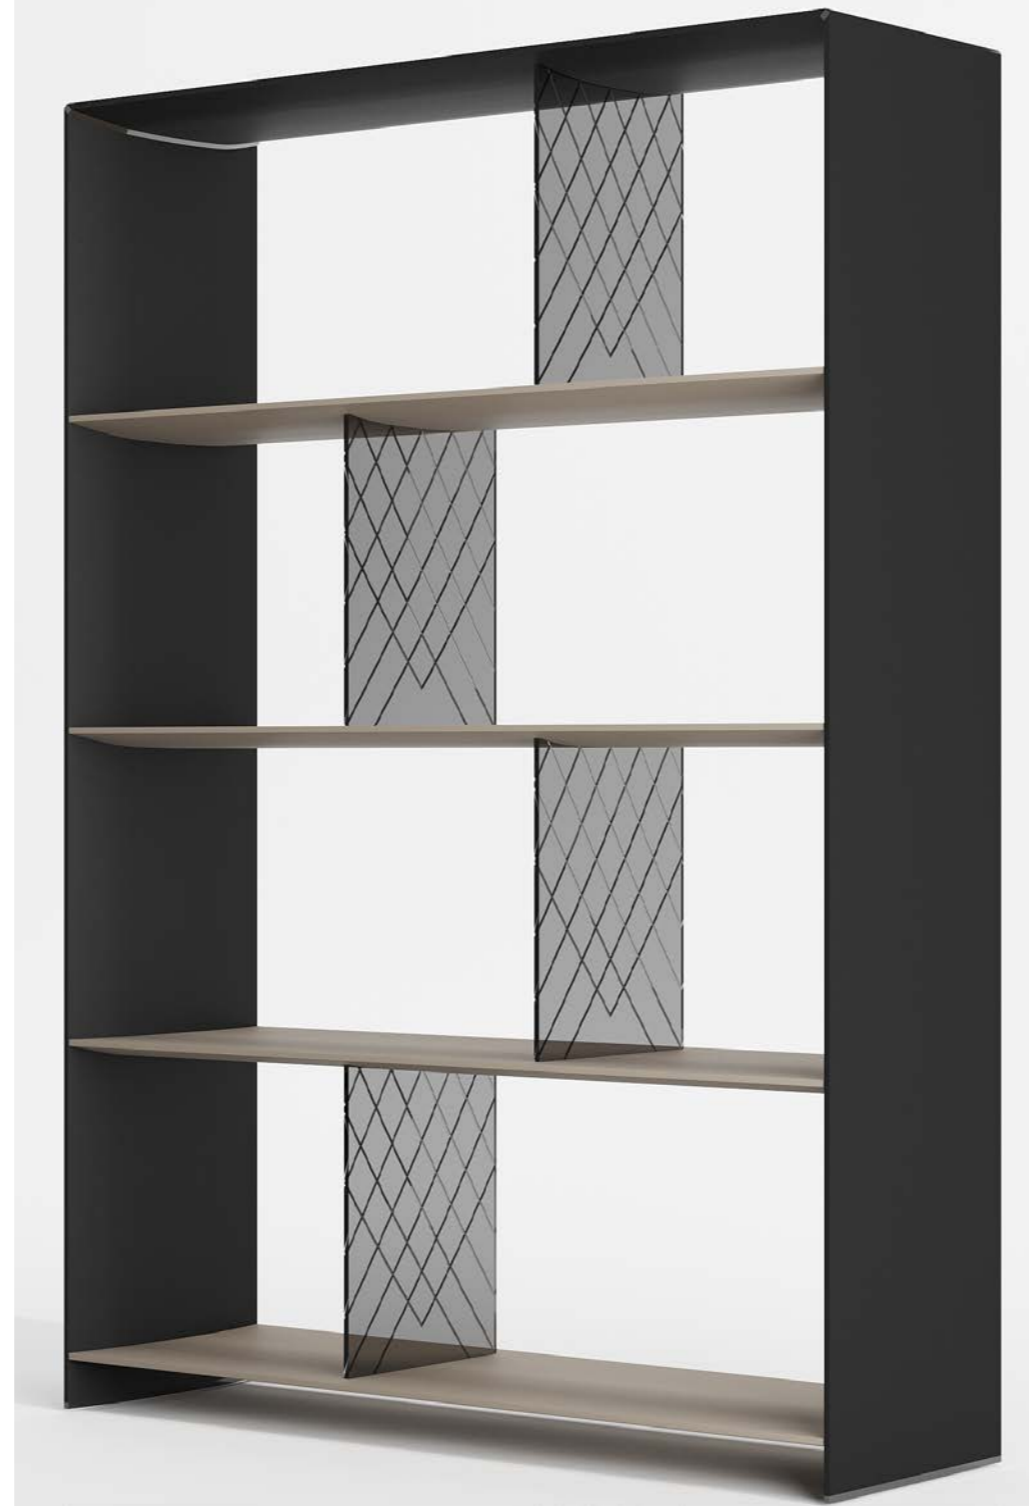

EASTWOOD BOOKSHELF L100

MDB (20) - Frame leather Vermont 543 Lava, shelves Vermont Lux 546 Quartz Grey, optional 4 glass dividers with royal diamond
L 100 cm - D 50 cm - H 211 cm
L 39 1/3" - D 19 3/4" - H 83"

EASTWOOD BOOKSHELF L160

MDB (21) - Frame leather Vermont 543 Lava, shelves Vermont Lux 546 Quartz Grey, optional 4 glass dividers with royal diamond
L 160 cm - D 50 cm - H 211 cm
L 63" - D 19 3/4" - H 83"