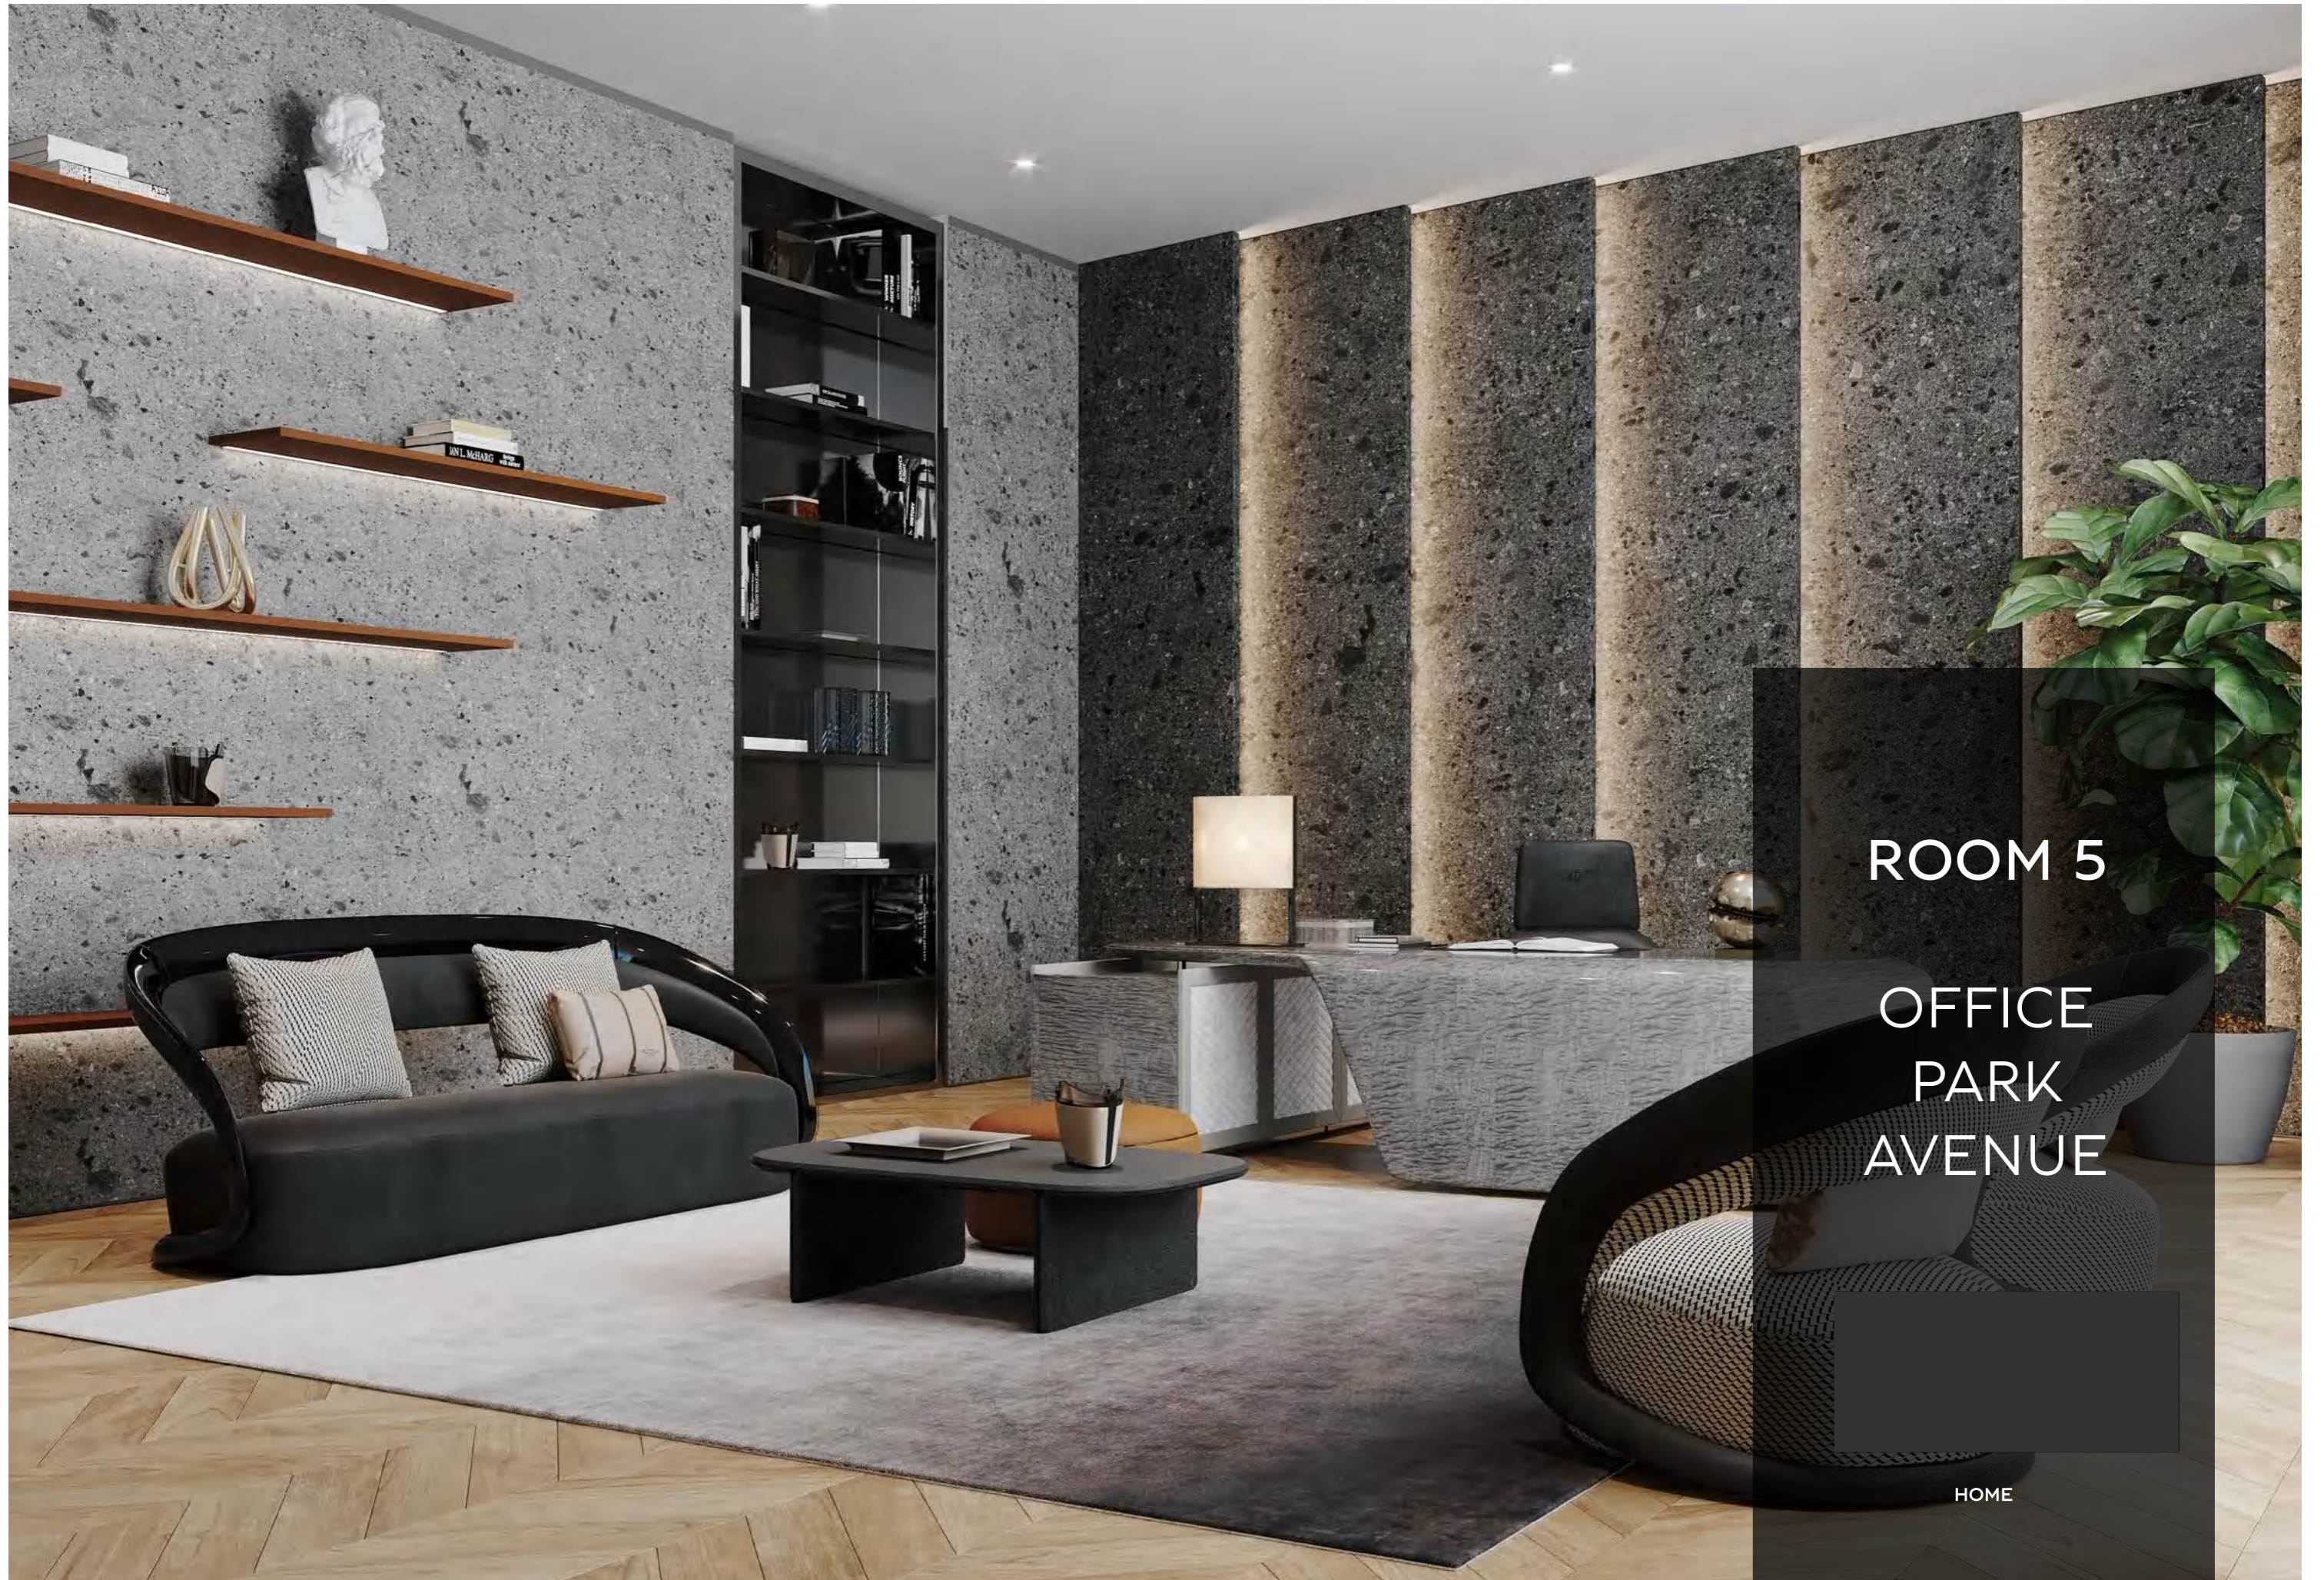

ROOM 5

OFFICE
PARK
AVENUE

HOME