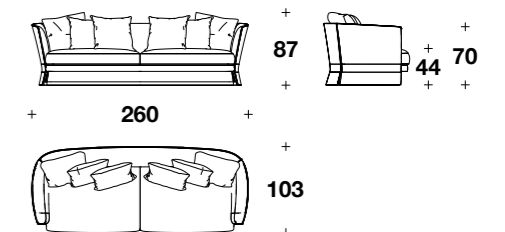

NEWENT 3 SEATER SOFA

NWE (D3E) - External frame and Band in Smoked Liquidambar, internal frame and seat cushions Driver Vogue 042, 2 cushions 50x50 Matrix Top 500, 2 cushions 50x50 Duncan C 401, 2 cushions 50x50 Driver Vogue 042 with Logo

L 260 cm - D 103 cm - H 87 cm - HS 44 cm
L 102 1/3" - D 40 2/3" - H 34 1/3" - HS 17 1/4"