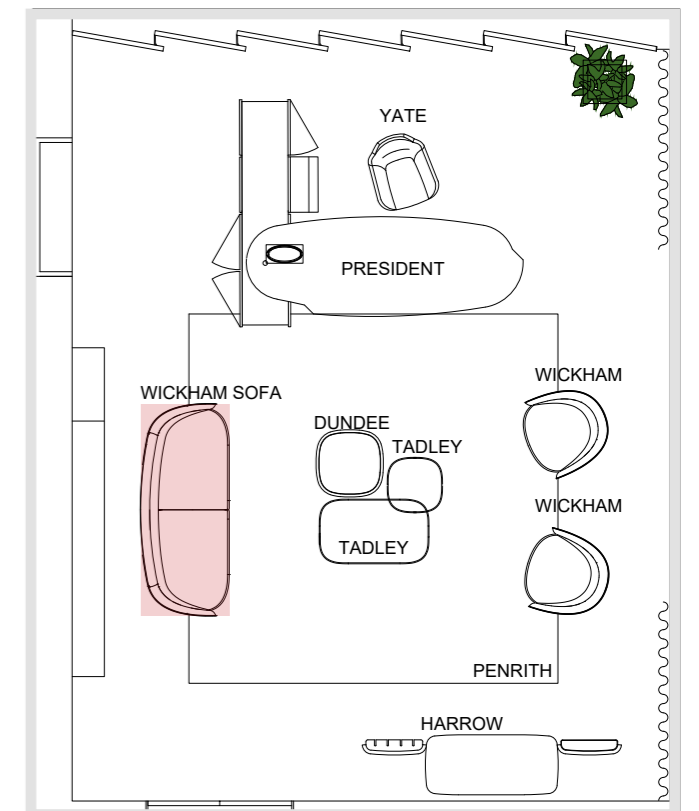

L 230 cm - D 97 cm - H 91 cm - HS 45 cm

L 90 2/3" - D 38 1/3" - H 35 2/3" - HS 17 3/4"

**FRAME**

Black Lacquered

**SEAT AND BACK CUSHION**

Supreme S.Lux 351 Iron Steel

**WICKHAM** ARMCHAIR

RAM (POL) - Frame Maryland Lux 343 Lava, seat and back cushion Velvet Jet Set printed Anthracite S.Lux 766  
Decorative cushions: BCS20/30-30x40 Maine Extra 198 Quartz Grey inlays Velvet Lux 765 Anthracite