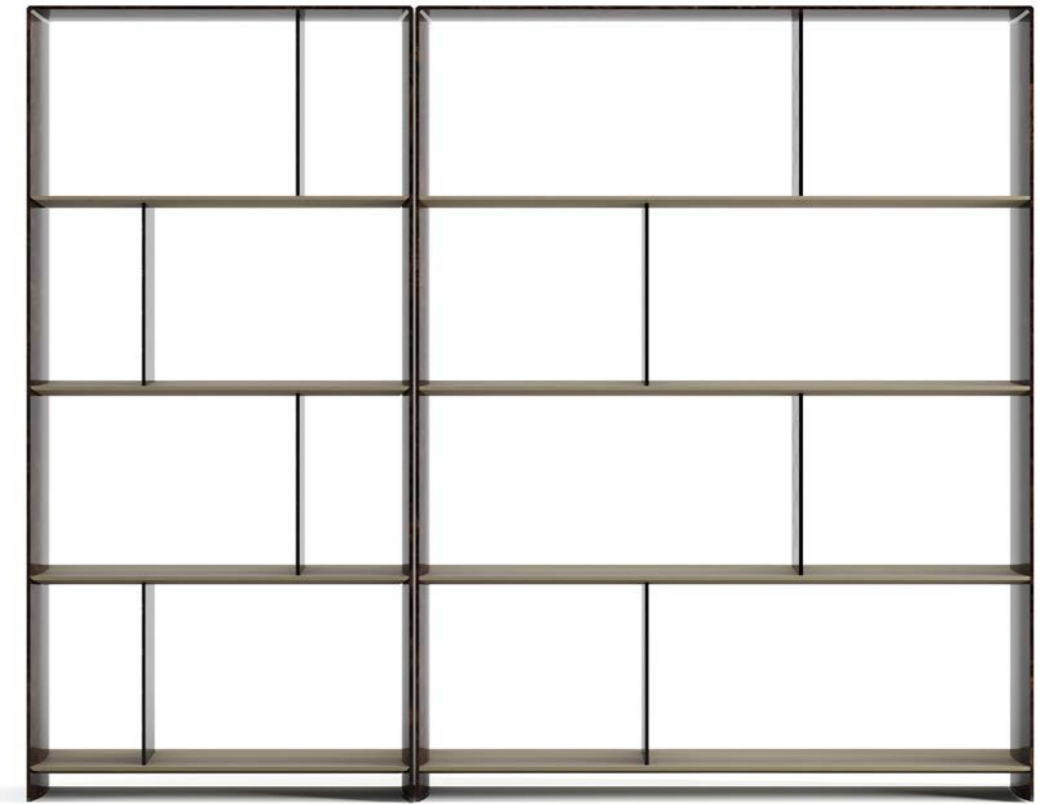

EASTWOOD BOOKSHELF L100

MDB (20) - Frame Burr Walnut, shelves Vermont Lux 551 stone, optional 4 glass dividers with royal diamond
L 100 cm - D 50 cm - H 211 cm
L 39 1/3" - D 19 3/4" - H 83"

EASTWOOD BOOKSHELF L160

MDB (21) - Frame Burr Walnut, shelves Vermont Lux 551 stone, optional 4 glass dividers with royal diamond
L 160 cm - D 50 cm - H 211 cm
L 63" - D 19 3/4" - H 83"