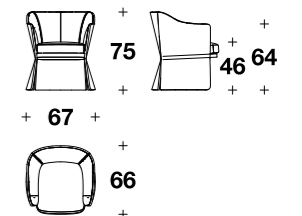

## OPTIONAL

- 1 - embroidered logo

**NEWENT** CHAIR

SDB (16E) - External frame Burr Walnut, internal frame and seat cushions Shelley Top 001 Deer

L 67 cm - D 66 cm - H 75 cm - HS 46 cm  
L 26 1/3" - D 26" - H 29 2/3" - HS 18"