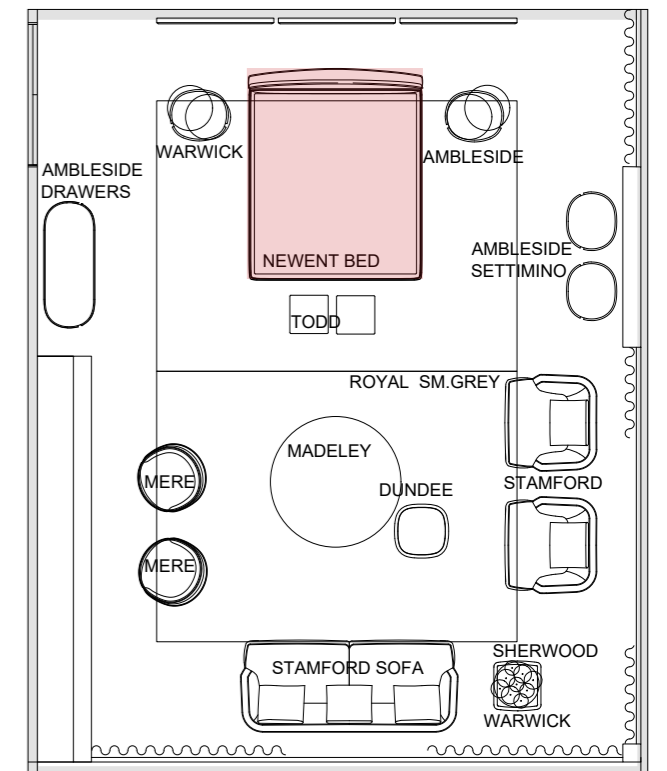

NEWENT BED

NWE (ELE2) - Back headboard and feet Smoked Liquidambar Glossy, Front headboard and base Maine Extra 200 Stone

Optional 1 Headboard with logo embroidery, Optional 4 Aluminium profile in gun-metal grey finishing

Textile decoration: BMA01B/280 Duvet Cashmere Moore Grey, GUB1B Pillows Cover Cashmere Moore Grey, GUB1 Pillows Cover Allure Vip 605 Fog Blue

Decorative cushions: BCS01/30-30X40 Supreme S.Lux 352 Meerkat with logo

Bed For Mattress 185x200 cm L 198 cm - D 234 cm - H 110 cm - HB 30 cm

Bed For Mattress 73x78 2/3" L 78" - D 92" - H 43 1/3" - HB 11 3/4"

BACK HEADBOARD
AND FEET

FRONT HEADBOARD
AND BASE