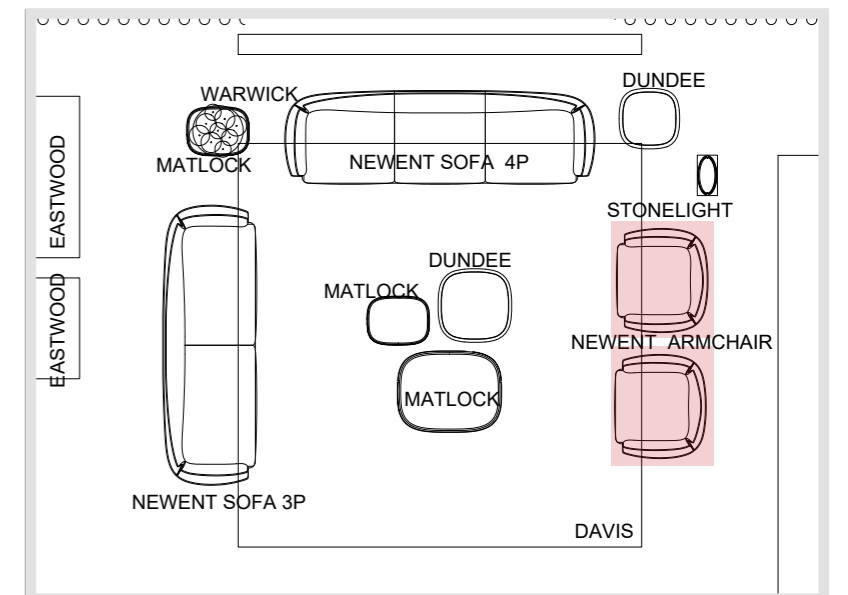

L 103 cm - D 103 cm - H 87 cm - HS 44 cm  
L 40 2/3" - D 40 2/3" - H 34 1/3" - HS 17 1/4"

EXTERNAL FRAME

Burr Walnut

INTERNAL FRAME  
AND SEAT CUSHIONS

Velvet Lux 003 Deer

Created from the excellence of Italian design, the Newent armchair becomes the latest part of the Bentley Home collection, a luxury brand synonymous with exquisite craftsmanship and innovation.