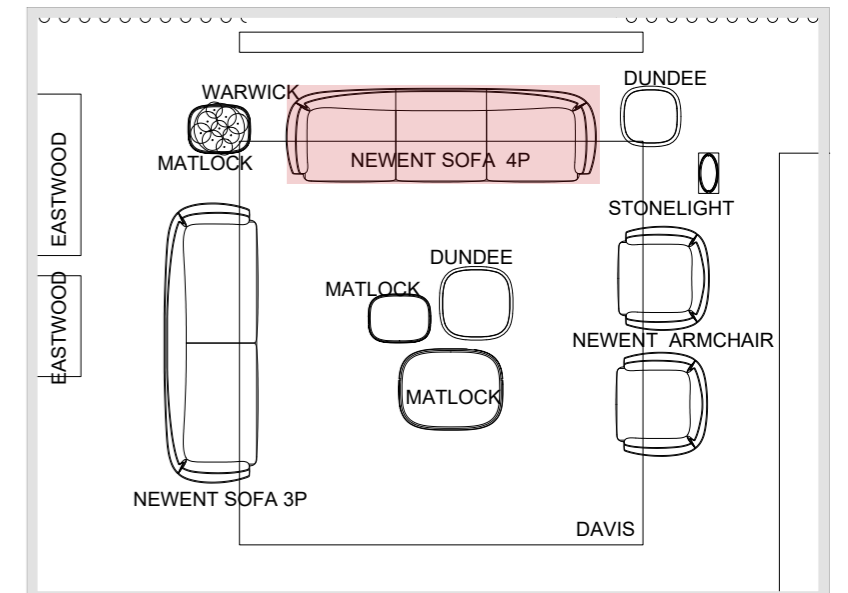

L 306 cm - D 103 cm - H 87 cm - HS 44 cm

L 120 1/3" - D 40 2/3" - H 34 1/3" - HS 17 1/4"

**EXTERNAL FRAME**

Leather  
Maine 203 Fallow Deer

**INTERNAL FRAME  
AND SEAT CUSHIONS**

Orwell D 001  
Beige

Created from the excellence of Italian design, the Newent sofa becomes the latest part of the Bentley Home collection, a luxury brand synonymous with exquisite craftsmanship and innovation.