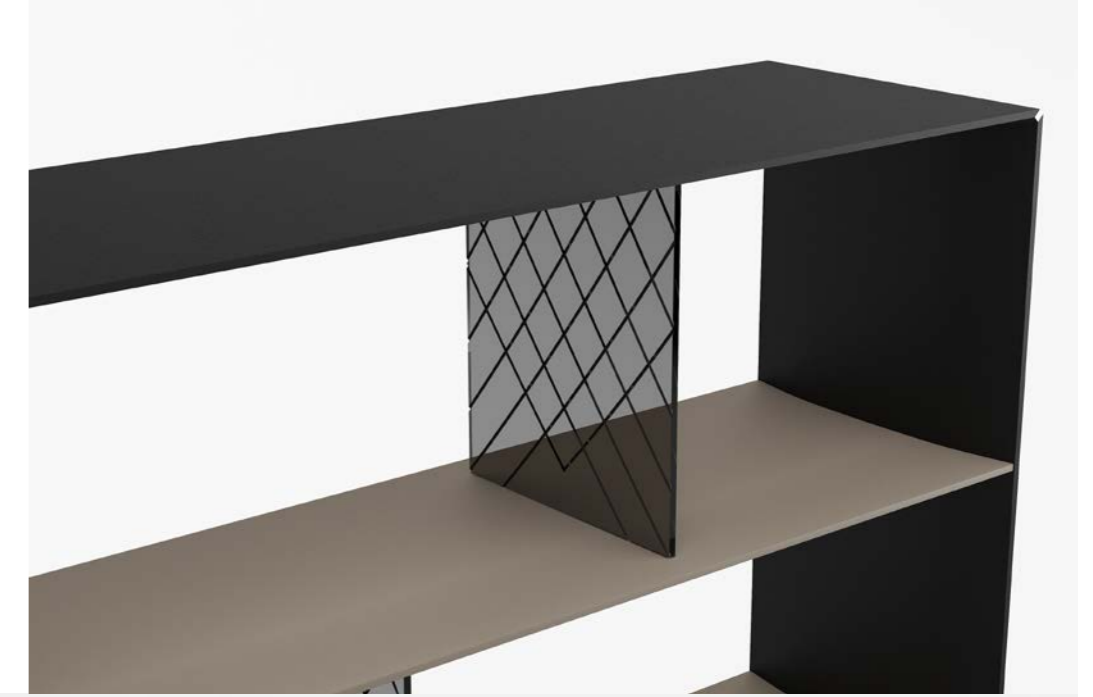

EASTWOOD BOOKSHELF L100

MDB (20) - Frame leather Vermont 543 Lava, shelves Vermont Lux 546 Quartz Grey, optional 4 glass dividers with royal diamond
L 100 cm - D 50 cm - H 211 cm
L 39 1/3" - D 19 3/4" - H 83"

EASTWOOD BOOKSHELF L160

MDB (21) - Frame leather Vermont 543 Lava, shelves Vermont Lux 546 Quartz Grey, optional 4 glass dividers with royal diamond
L 160 cm - D 50 cm - H 211 cm
L 63" - D 19 3/4" - H 83"