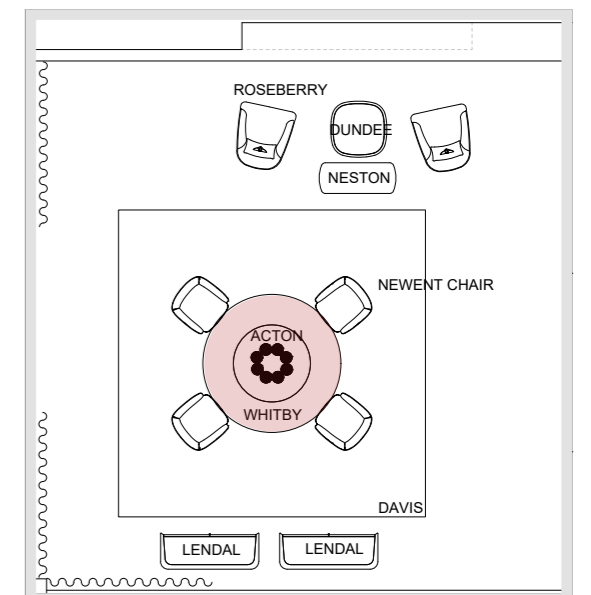

WHITBY DINING TABLE

BTV (25EPO) - Top Smoked Liquidambar, base Vermont Lux 553 Fallow Deer, Lazy Susan Ø 100

Ø 180 cm - H 75 cm - THK 4 cm
Ø 71" - H 29 2/3" - THK 1 9/16"

TOP

LEGS