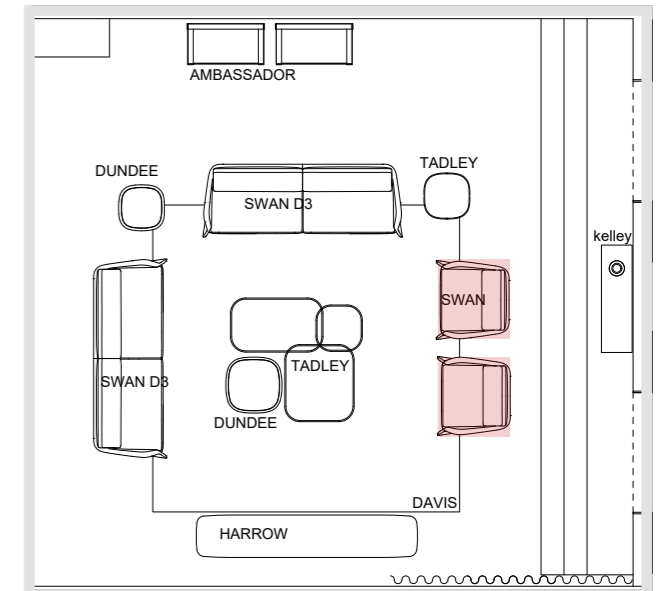

**FRAME**

leather Supreme S.Lux 353 Emperador

**BACK AND SEAT CUSHIONS**

Shelley Top 003 Clay

The Swan wants to take the twist challenge into the Bentley Home collection.

Inspiration deriving from the Butterfly sofa, this iconic shape, which refers to the lines of the automotive flaps, flows along the entire perimeter of the frame, then expands outwards near the armrest, recalling the "Wings", the emblem of the English car manufacturer.