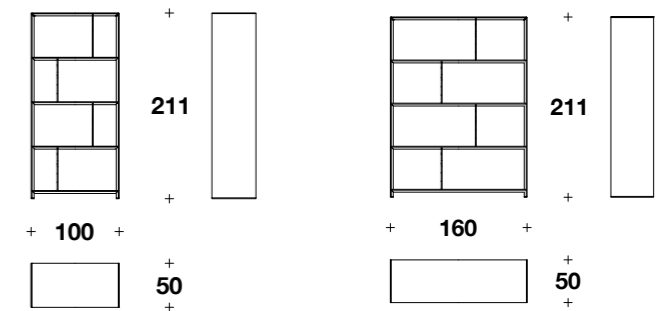

EASTWOOD BOOKSHELF L160

MDB (21) - Frame Warm Grey Fiddleback Sycamore, shelves Vermont Lux 551 Stone, optional 4 glass dividers with royal diamond
L 160 cm - D 50 cm - H 211 cm
L 63" - D 19 3/4" - H 83"