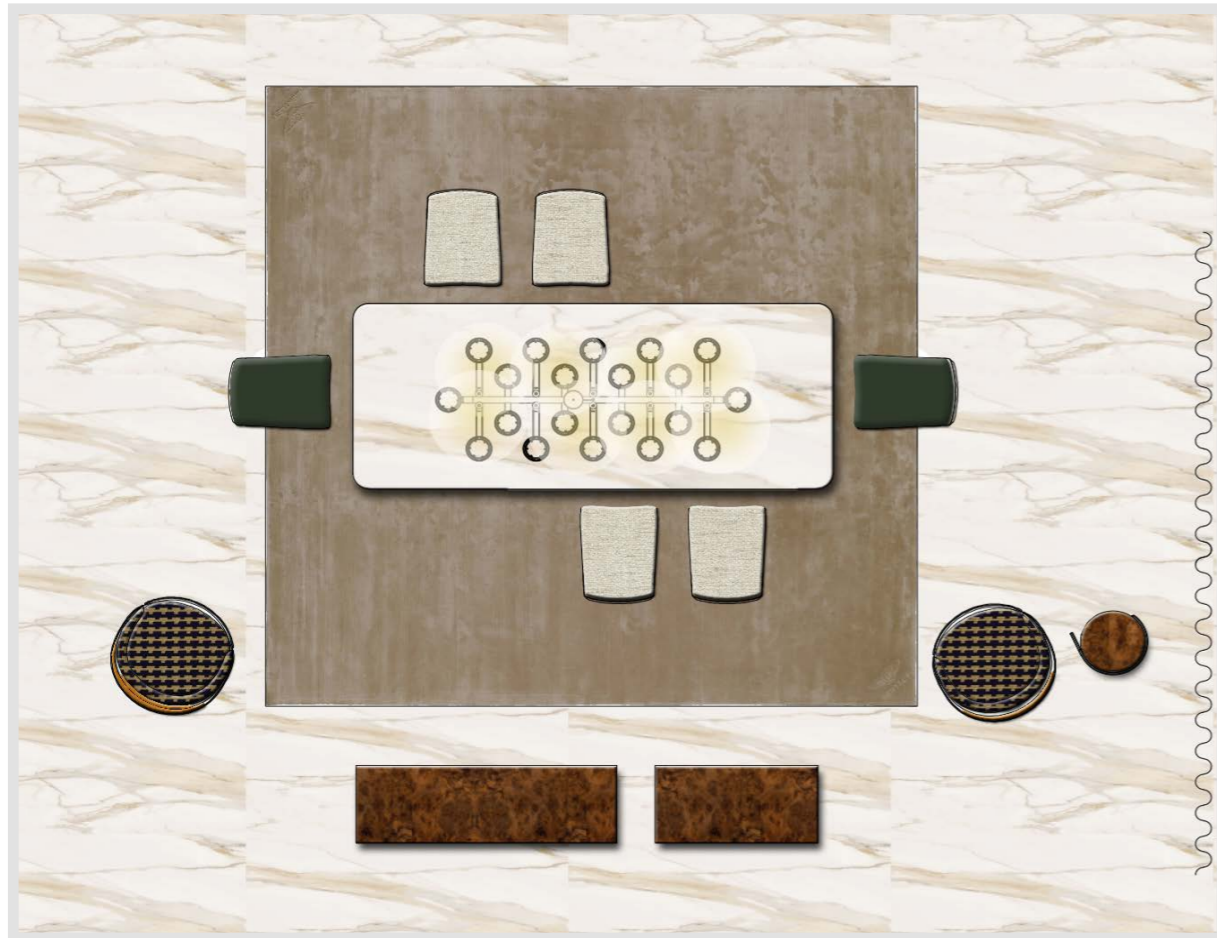

Collection  
Vermont Lux

ROOM 2

DINING  
5<sup>TH</sup> AVENUE

DINING 5<sup>TH</sup> AVENUE

DINING 5<sup>TH</sup> AVENUE

DINING 5<sup>TH</sup> AVENUE

- 1 CALACATTA MARBLE
- 2 BURR WALNUT
- 3 VERMONT LUX 540 HIDE
- 4 VERMONT LUX 551 STONE
- 5 BLAKE TOP OO2 BRONZE
- 6 SHARPLESS D 051
- 7 SUPREME S.LUX 352 MEERKAT
- 8 VELVET LUX 008 DEEP FOREST