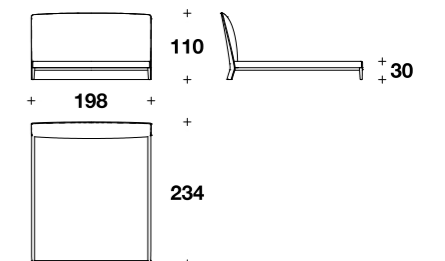

NEWENT BED

NWE (ELE2) - Back headboard and feet Burr Walnut, front headboard and base Duke Top 204, optional 1 embroidered logo on the front of the headboard, optional 4 gun metal profile

Textile decoration: BMA01B/280 duvet Deiopea Vogue 106 Slate, GUB1 pillow Covers Sensual Vip 006, GUB1 pillow Covers Deiopea Vogue 106 Slate

Decorative cushions: BCS07/30-30x40 Shelley Top 002 Mist

Bed For Mattress 185x200 cm L 198 cm - D 234 cm - H 110 cm - HB 30 cm

Bed For Mattress 73x78 2/3" L 78" - D 92" - H 43 1/3" - HB 11 3/4"