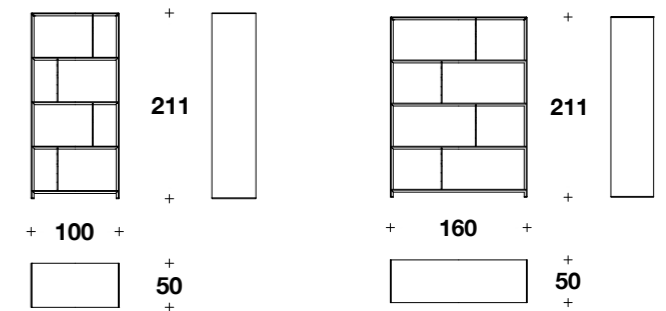

EASTWOOD BOOKSHELF L160

MDB (21) - Frame Burr Walnut, shelves Vermont Lux 551 stone, optional 4 glass dividers with royal diamond
L 160 cm - D 50 cm - H 211 cm
L 63" - D 19 3/4" - H 83"