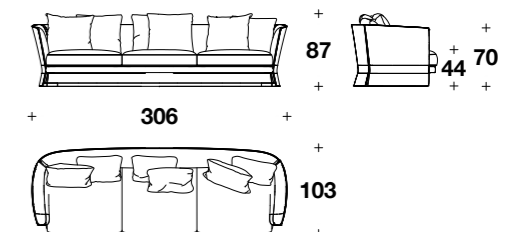

NEWENT 4 SEATER SOFA

NWE (D4) - External frame and Band in Maine 203, Internal frame and seat cushions Orwell D 001,
2 cushions 50x50 Orwell D 001, 2 cushions 50x50 Velvet Lux 008 Deep Forest, 2 cushions 50x50 Twain Top 005 Rust with Logo

L 306 cm - D 103 cm - H 87 cm - HS 44 cm
L 120 1/3" - D 40 2/3" - H 34 1/3" - HS 17 1/4"