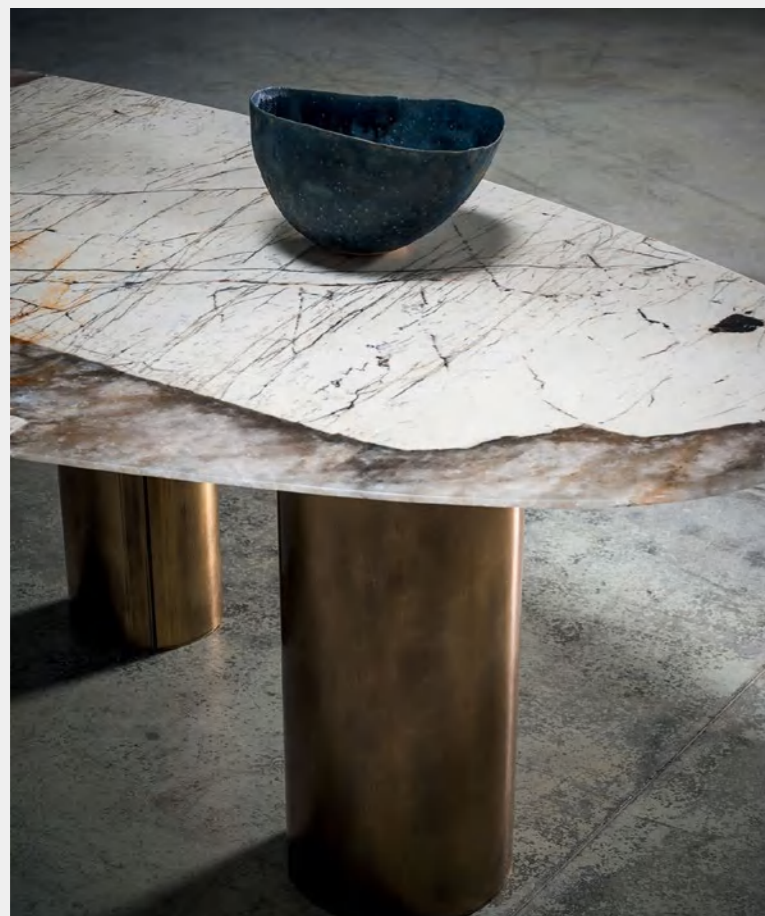

NATURE _ 重塑当代简奢

Sculpture is a silent art, so is home. A good home is like my ideal friend, achieving each other with ingenuity and creating beauty and comfort with aesthetics. There is no need for redundant frames. Simplicity is the constant pursuit.

天空之镜 灵感之作

Nova | Sky mirror inspiration

Linosediv caine.

在现代简奢的主基调下，自然界中的几何形状被巧妙地运用在每一件家具中。图像元素、精湛工艺与传统人文精神合为一体，诠释出创新中的诺华其不拘一格的非凡气度。