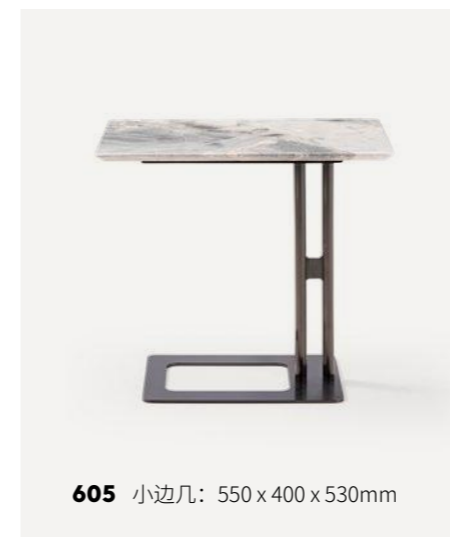

DISPLAY THE LOW LUXURY FASHION