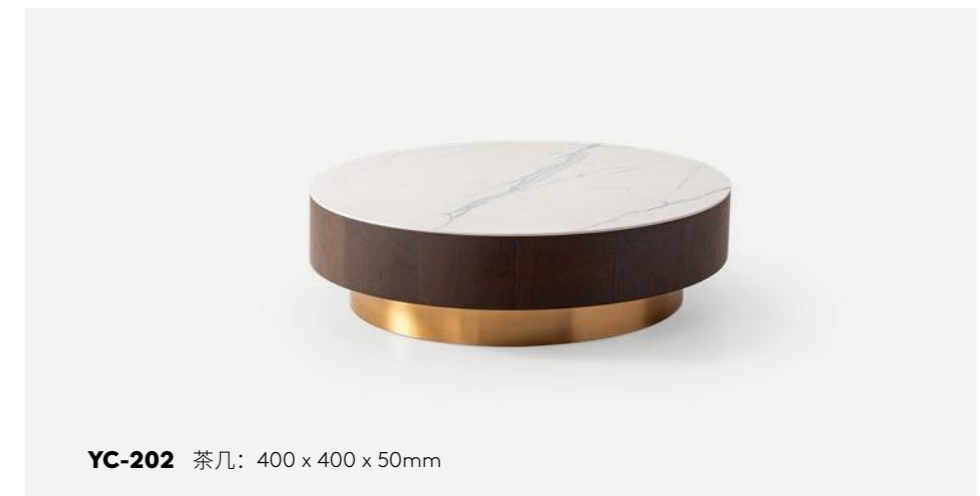

YC-202 茶几: 400 x 400 x 50mm