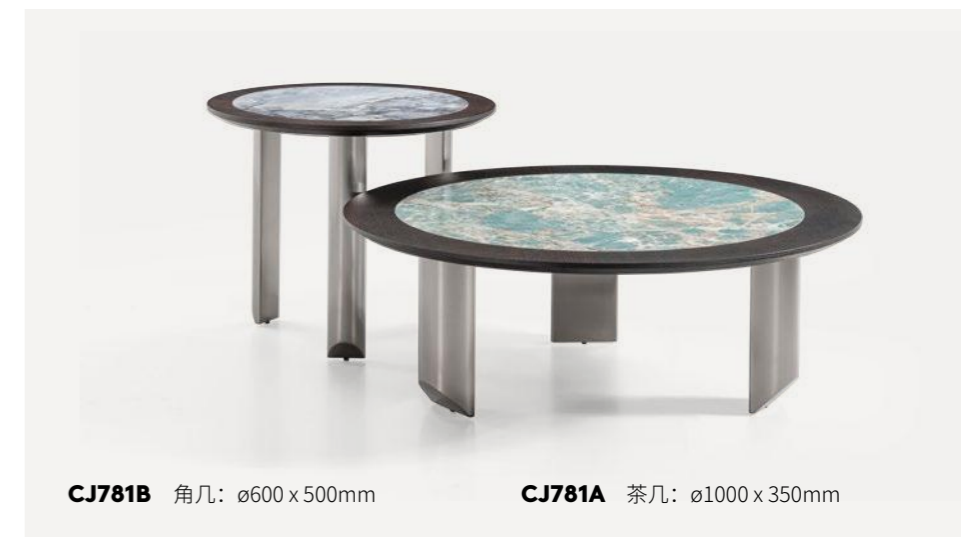

DISPLAY THE LOW LUXURY FASHION