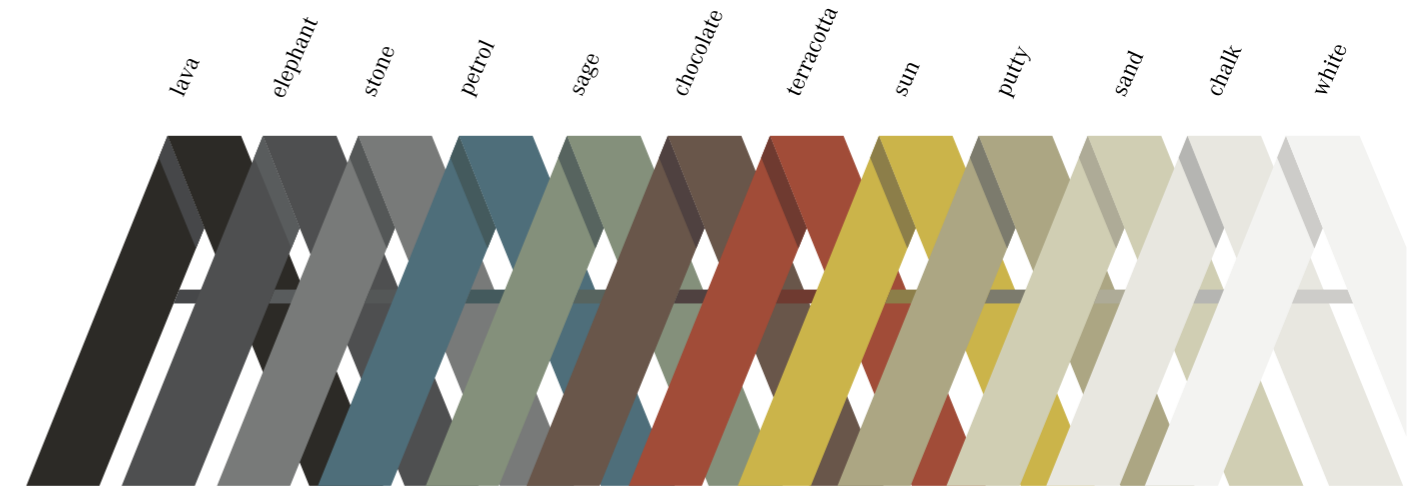

cemento - concrete

iroko

lacca - lacquer

schienale in cuoio - saddle leather back

intreccio corda - weave in rope

intreccio cuoio colore naturale - weave in saddle leather natural colour

cuoio - saddle leather

11 white

10 sand

08 beige

07 olive

01 natural

12 tobacco

02 brown

09 grey