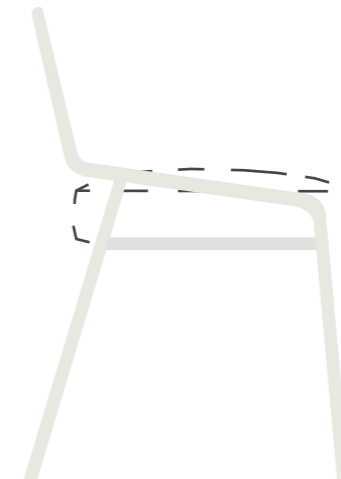

03 black

elephant

chalk

petrol

tai sedia - chair

schienale  
intreccio corda per outdoor  
back  
weave in rope for outdoor

schienale  
rivestito kuoio  
back  
covered with saddle leather

schienale  
intreccio kuoio naturale  
back  
weave in natural saddle leather