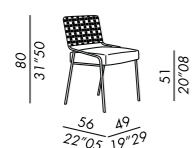

03 black

elephant

chalk

petrol

tai sedia - chair

schienale  
intreccio corda per outdoor  
back  
weave in rope for outdoor

schienale  
rivestito kuoio  
back  
covered with saddle leather

schienale  
intreccio kuoio naturale  
back  
weave in natural saddle leather