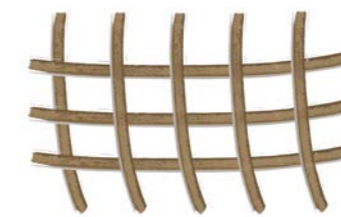

cemento - concrete

iroko

lacca - lacquer

schienale in cuoio - saddle leather back

intreccio corda - weave in rope

intreccio cuoio colore naturale - weave in saddle leather natural colour

cuoio - saddle leather

11 white

10 sand

08 beige

07 olive

01 natural

12 tobacco

02 brown

09 grey

03 black

elephant

chalk

petrol

tai sedia - chair

schienale  
intreccio corda per outdoor  
back  
weave in rope for outdoor

schienale  
rivestito kuoio  
back  
covered with saddle leather

schienale  
intreccio kuoio naturale  
back  
weave in natural saddle leather

zoe poltrona - armchair

schienale  
intreccio corda per outdoor  
back  
weave in rope for outdoor

schienale  
rivestito kuoio  
back  
covered with saddle leather

schienale  
intreccio kuoio naturale  
back  
weave in natural saddle leather