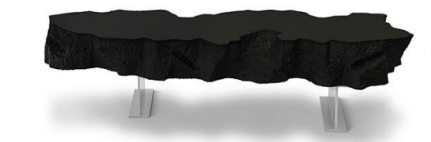

型号: F753
1760*620*410