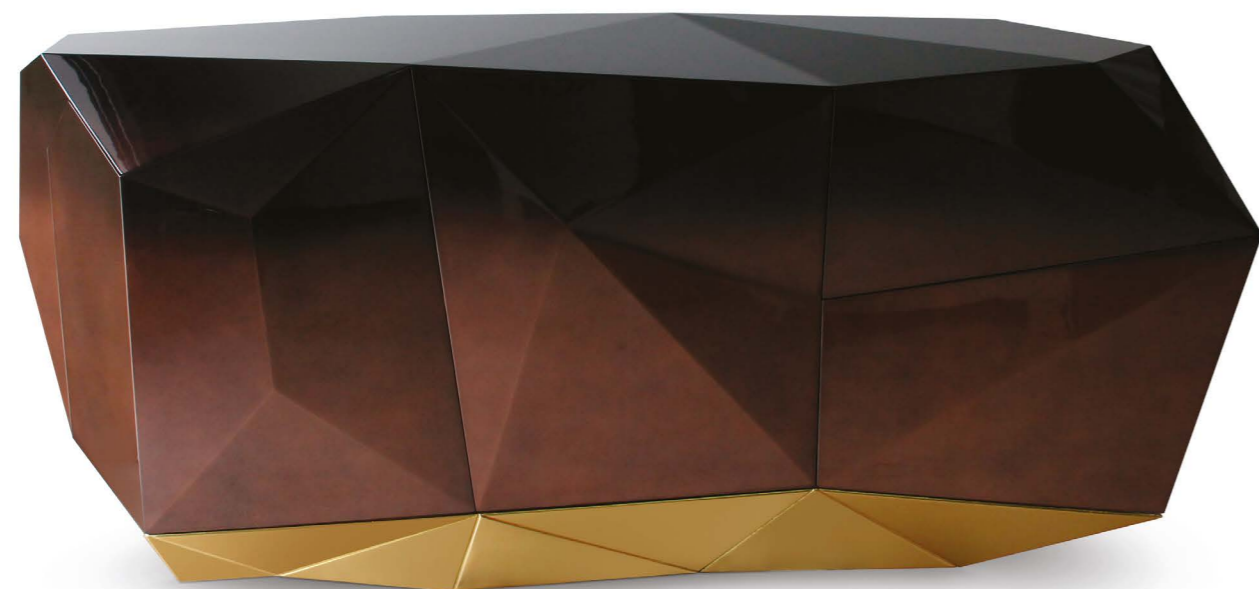

ICONIC MASTERPIECES

TIMELESS SOPHISTICATION

PRIVATE TREASURES

TIME-HONOURED MASTERPIECE

Time honoured masterpiece, the faceted Diamond is influenced by deconstructivism movement of postmodern architecture. The contemporary sideboard is conceived from wood and covered by silver leaf finished with a distinct translucent shade of amethyst and high gloss varnish on top. Two highly sculpted drawers and two doors lead to a remarkable gold leaf interior and one clear glass shelve.

DIAMOND AMETHYST sideboard

W 180 cm | 70.9" D 60 cm | 23.6" H 83 cm | 32.7"

Wood structure, gold leaf, silver leaf with translucent amethyst shade, high gloss varnish, hand carved feet.

“

Fine furniture calls for beautiful forms and one-of-kind silhouettes

DIAMOND CHOCOLATE sideboard

W 180 cm | 70.9" D 60 cm | 23.6" H 83 cm | 32.7"

Wood structure, gold leaf, silver leaf with translucent chocolate shade, high gloss varnish.

DIAMOND BLUE sideboard

W 180 cm | 70.9" D 60 cm | 23.6" H 83 cm | 32.7"

Wood structure, gold leaf, silver leaf with translucent blue shade, high gloss varnish.

D17

W 180
Wood

DIAMOND PYRITE sideboard

W 185 cm | 72.8" D 60 cm | 23.6" H 90 cm | 35.4"

Stainless steel, wood, wood veneer, polished brass and casted brass, glass.