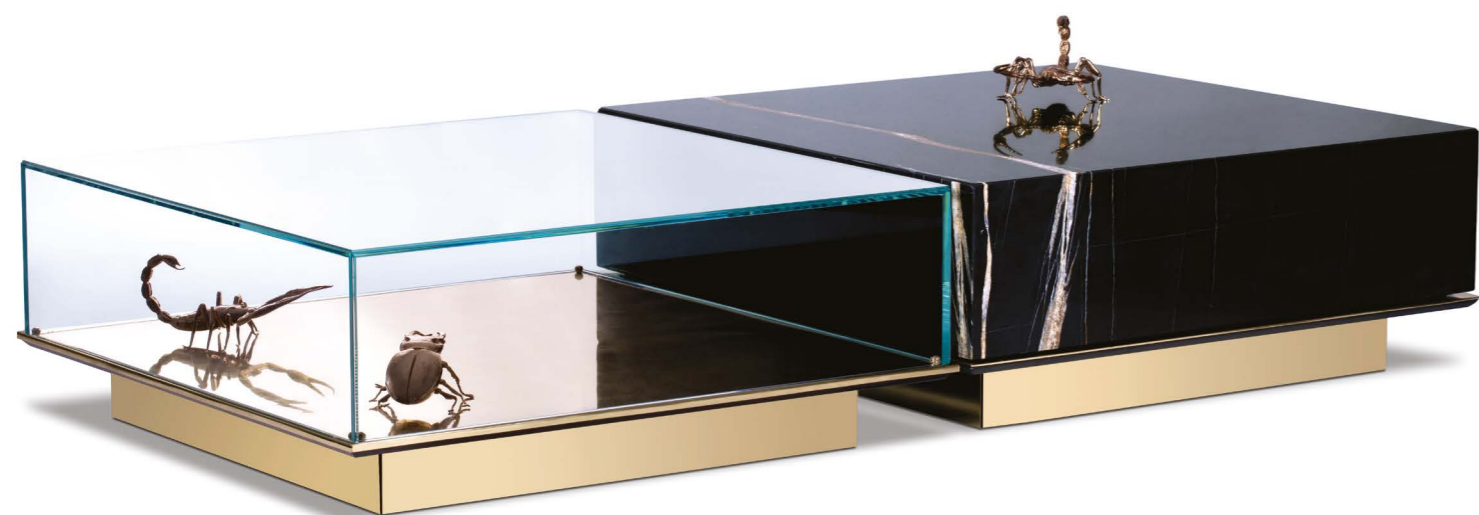

LAPIAZ BLACK Center Table & SYMPHONY sideboard | Project by Cochet by Pais - Paris, France

LAPIAZ OVAL center table

W 115 cm | 45.2" D 70 cm | 27.5" H 33,5 cm | 13.1"
Polished brass and polished stainless steel.

LAPIAZ OVAL WALNUT center table

W 115 cm | 45.2" D 70 cm | 27.5" H 33,5 cm | 13.1"
Polished brass and walnut veneer.

LAPIAZ OVAL center table | ODETTE sofa | SUPERNOVA chandelier | ANGRA sideboard

EMPIRE WALNUT center table

W 130 cm | 51.2" H 37 cm | 14.6"
Polished brass and wood veneer.

EMPIRE POPLAR center table

W 130 cm | 51.2" H 37 cm | 14.6"
Polished brass and wood veneer.

METAMORPHOSIS center table

1x : W 81 CM | 31.8" D 81 CM | 31.8" H 32 CM | 12.5" // Set of 2x: W 162 CM | 63.7" D 81 CM | 31.8" H 32 CM | 12.5"
Glass, gold plated brass, casted brass, marble, wood. Decorative elements in gold plated brass.