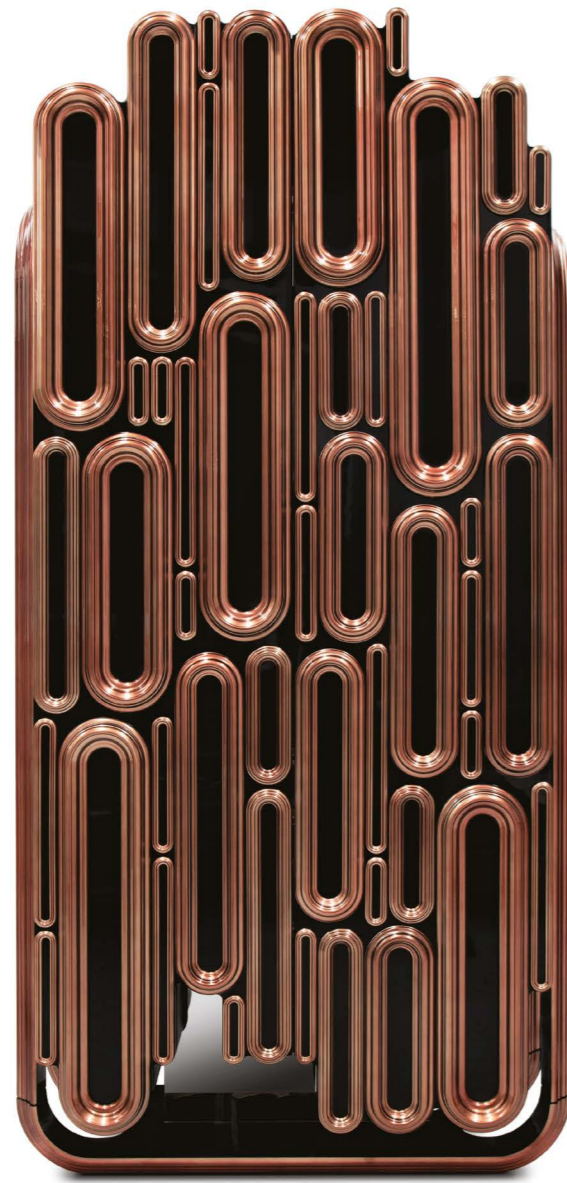

OBLONG COPPER cabinet

W 91 cm | 35.8" D 46 cm | 18.1" H 203 cm | 79.9"

Chromium painted over casted aluminium, high gloss varnish lacquered black, mirror.