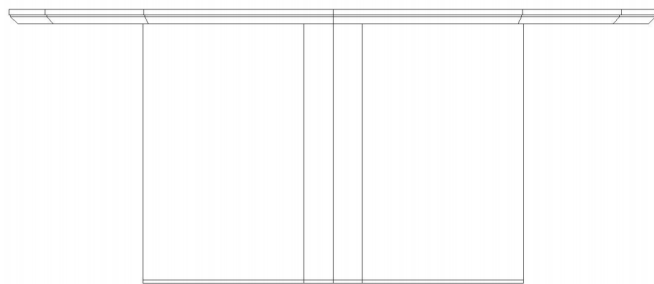

PRODUCT :

D1:1500*1500*760 (1.5M圆餐桌 / 1.5M)

D2:1800*1800*760 (1.8M圆餐桌 / 1.8M)

D3:2000*2000*760 (2.0M圆餐桌 / 2.0M)

组合方式 Combination mode

NUMBER: ZS003-D1
SIZE: ϕ 1500*760

NUMBER: ZS003-D2
SIZE: ϕ 1800*760

NUMBER: ZS003-D3
SIZE: ϕ 2000*760

LOFT

DESIGN BY ZHISHU

COMBINE SOFA

PRODUCT :

D1:2400*1100*750 (2.4M长餐桌 / 2.4M)

D2:2200*1100*750 (2.2M长餐桌 / 2.2M)

D3:2000*1100*750 (2.0M长餐桌 / 2.0M)

D4:1800*1100*750 (1.8M长餐桌 / 1.8M)