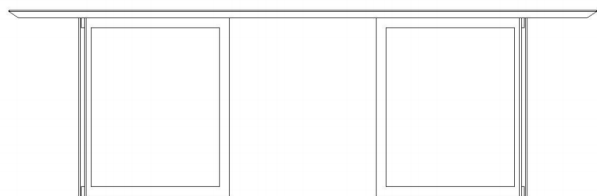

组合方式 Combination mode

NUMBER: ZS009-D1
SIZE: 2400*900*760