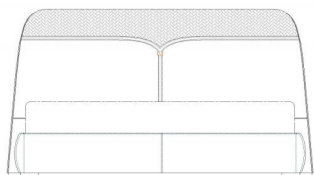

组合方式 Combination mode

NUMBER: ZS002-C1
SIZE: 2050*2185*1120