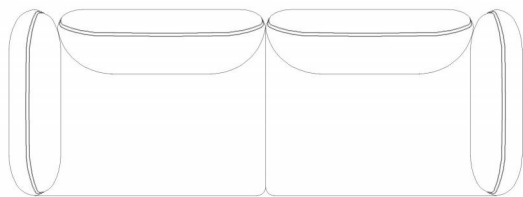

NUMBER: ZS013-S1
SIZE: 1140*1050*840

NUMBER: ZS017-S2
SIZE: 1840*1050*840

NUMBER: ZS017-S3
SIZE: 2440*1050*840

MOSS

DESIGN BY ZHISHU

COMBINE SOFA

PRODUCT :

S1:2940*1070*800 (四人位 / Four People)

S2:1920*1070*800 (二人位 / Two People)

组合方式 Combination mode

NUMBER: ZS021-S1
SIZE: 2940*1070*800

NUMBER: ZS021-S1
SIZE: 1920*1070*800

NIGHT

DESIGN BY ZHISHU

COMBINE SOFA

PRODUCT :