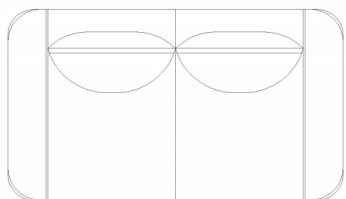

组合方式

Combination mode

NUMBER: ZS021-S01
SIZE: 1340*1060*710

NUMBER: ZS021-S02
SIZE: 1340*1060*710

NUMBER: ZS021-S03
SIZE: 1030*1060*710

NUMBER: ZS021-S04
SIZE: 1340*1060*710

NUMBER: ZS021-S05
SIZE: 1340*1060*710

CECIL DESIGN BY ZHISHU

COMBINE SOFA

PRODUCT :

S1:2550*950*710 (四人位 / Four People)

S2:1750*950*710 (二人位 / Three People)

组合方式 Combination mode

NUMBER: ZS020-S1
SIZE: 2550*950*710

NUMBER: ZS020-S2
SIZE: 1750*950*710

OSCAR

DESIGN BY ZHISHU

COMBINE SOFA

PRODUCT :

S1:1140*1050*840 (单人位 / One People)

S2:1840*1050*840 (二人位 / Two People)

S3:2440*1050*840 (四人位 / Four People)

组合方式 Combination mode

NUMBER: ZS013-S1
SIZE: 1140*1050*840

NUMBER: ZS017-S2
SIZE: 1840*1050*840

NUMBER: ZS017-S3
SIZE: 2440*1050*840

MOSS

DESIGN BY ZHISHU

COMBINE SOFA

PRODUCT :

S1:2940*1070*800 (四人位 / Four People)