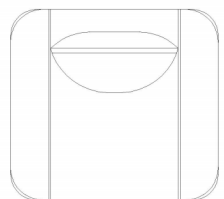

组合方式

Combination mode

NUMBER: ZS021-S01
SIZE: 1340*1060*710

NUMBER: ZS021-S02
SIZE: 1340*1060*710

NUMBER: ZS021-S03
SIZE: 1030*1060*710

NUMBER: ZS021-S04
SIZE: 1340*1060*710

NUMBER: ZS021-S05
SIZE: 1340*1060*710

CECIL DESIGN BY ZHISHU

COMBINE SOFA

PRODUCT :

S1:2550*950*710 (四人位 / Four People)

S2:1750*950*710 (二人位 / Three People)

组合方式 Combination mode

NUMBER: ZS020-S1
SIZE: 2550*950*710

NUMBER: ZS020-S2
SIZE: 1750*950*710

OSCAR

DESIGN BY ZHISHU

COMBINE SOFA

PRODUCT :

S1:1140*1050*840 (单人位 / One People)

S2:1840*1050*840 (二人位 / Two People)

S3:2440*1050*840 (四人位 / Four People)

组合方式 Combination mode

NUMBER: ZS013-S1
SIZE: 1140*1050*840

NUMBER: ZS017-S2
SIZE: 1840*1050*840

NUMBER: ZS017-S3
SIZE: 2440*1050*840

MOSS

DESIGN BY ZHISHU

COMBINE SOFA

PRODUCT :

S1:2940*1070*800 (四人位 / Four People)