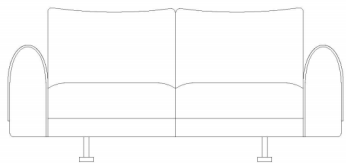

CECIL DESIGN BY ZHISHU

COMBINE SOFA

PRODUCT :

S1:2550*950*710 (四人位 / Four People)

S2:1750*950*710 (二人位 / Three People)

组合方式 Combination mode

NUMBER: ZS020-S1
SIZE: 2550*950*710

NUMBER: ZS020-S2
SIZE: 1750*950*710

OSCAR

DESIGN BY ZHISHU

COMBINE SOFA

PRODUCT :

S1:1140*1050*840 (单人位 / One People)

S2:1840*1050*840 (二人位 / Two People)

S3:2440*1050*840 (四人位 / Four People)

组合方式 Combination mode

NUMBER: ZS013-S1
SIZE: 1140*1050*840

NUMBER: ZS017-S2
SIZE: 1840*1050*840

NUMBER: ZS017-S3
SIZE: 2440*1050*840

MOSS

DESIGN BY ZHISHU

COMBINE SOFA

PRODUCT :

S1:2940*1070*800 (四人位 / Four People)