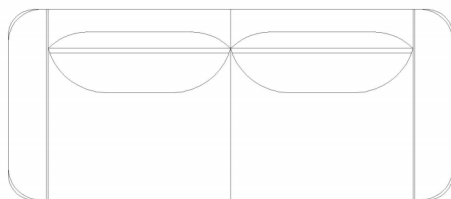

CECIL DESIGN BY ZHISHU

COMBINE SOFA

PRODUCT :

S1:2550*950*710 (四人位 / Four People)

S2:1750*950*710 (二人位 / Three People)

组合方式 Combination mode

NUMBER: ZS020-S1
SIZE: 2550*950*710

NUMBER: ZS020-S2
SIZE: 1750*950*710

OSCAR

DESIGN BY ZHISHU

COMBINE SOFA

PRODUCT :

S1:1140*1050*840 (单人位 / One People)

S2:1840*1050*840 (二人位 / Two People)

S3:2440*1050*840 (四人位 / Four People)

组合方式 Combination mode

NUMBER: ZS013-S1
SIZE: 1140*1050*840

NUMBER: ZS017-S2
SIZE: 1840*1050*840

NUMBER: ZS017-S3
SIZE: 2440*1050*840

MOSS

DESIGN BY ZHISHU

COMBINE SOFA

PRODUCT :

S1:2940*1070*800 (四人位 / Four People)