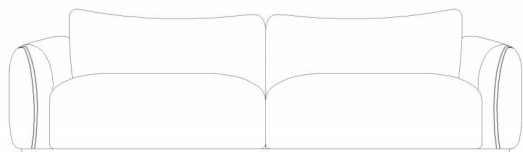

NUMBER: ZS013-S1
SIZE: 1140*1050*840

NUMBER: ZS017-S2
SIZE: 1840*1050*840

NUMBER: ZS017-S3
SIZE: 2440*1050*840

MOSS

DESIGN BY ZHISHU

COMBINE SOFA

PRODUCT :

S1:2940*1070*800 (四人位 / Four People)

S2:1920*1070*800 (二人位 / Two People)

组合方式 Combination mode

NUMBER: ZS021-S1
SIZE: 2940*1070*800

NUMBER: ZS021-S1
SIZE: 1920*1070*800

NIGHT

DESIGN BY ZHISHU

COMBINE SOFA

PRODUCT :