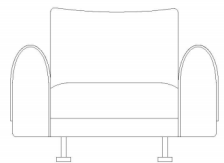

CECIL DESIGN BY ZHISHU

COMBINE SOFA

PRODUCT :

S1:2550*950*710 (四人位 / Four People)

S2:1750*950*710 (二人位 / Three People)

组合方式 Combination mode

NUMBER: ZS020-S1
SIZE: 2550*950*710

NUMBER: ZS020-S2
SIZE: 1750*950*710

NUMBER: ZS013-S1
SIZE: 1140*1050*840

NUMBER: ZS017-S2
SIZE: 1840*1050*840

NUMBER: ZS017-S3
SIZE: 2440*1050*840

MOSS

DESIGN BY ZHISHU

COMBINE SOFA

PRODUCT :

S1:2940*1070*800 (四人位 / Four People)