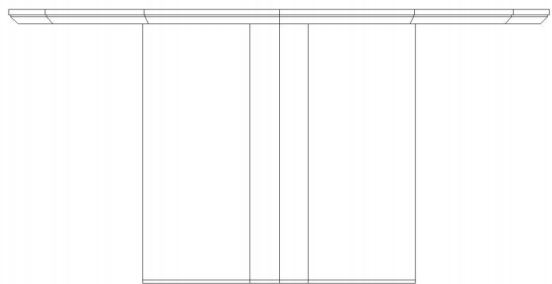

PRODUCT :

D1:1500*1500*760 (1.5M圆餐桌 / 1.5M)

D2:1800*1800*760 (1.8M圆餐桌 / 1.8M)

D3:2000*2000*760 (2.0M圆餐桌 / 2.0M)

组合方式 Combination mode

NUMBER: ZS003-D1
SIZE: ϕ 1500*760

NUMBER: ZS003-D2
SIZE: ϕ 1800*760

NUMBER: ZS003-D3
SIZE: ϕ 2000*760

LOFT

DESIGN BY ZHISHU

COMBINE SOFA

PRODUCT :

D1:2400*1100*750 (2.4M长餐桌 / 2.4M)

D2:2200*1100*750 (2.2M长餐桌 / 2.2M)

D3:2000*1100*750 (2.0M长餐桌 / 2.0M)

D4:1800*1100*750 (1.8M长餐桌 / 1.8M)