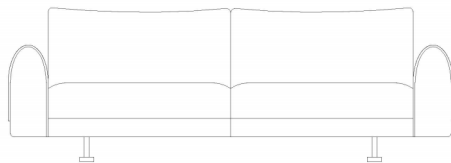

CECIL DESIGN BY ZHISHU

COMBINE SOFA

PRODUCT :

S1:2550*950*710 (四人位 / Four People)

S2:1750*950*710 (二人位 / Three People)

组合方式 Combination mode

NUMBER: ZS020-S1
SIZE: 2550*950*710

NUMBER: ZS020-S2
SIZE: 1750*950*710

OSCAR

DESIGN BY ZHISHU

COMBINE SOFA

PRODUCT :

S1:1140*1050*840 (单人位 / One People)

S2:1840*1050*840 (二人位 / Two People)

S3:2440*1050*840 (四人位 / Four People)

组合方式 Combination mode

NUMBER: ZS013-S1
SIZE: 1140*1050*840

NUMBER: ZS017-S2
SIZE: 1840*1050*840

NUMBER: ZS017-S3
SIZE: 2440*1050*840

MOSS

DESIGN BY ZHISHU

COMBINE SOFA

PRODUCT :

S1:2940*1070*800 (四人位 / Four People)