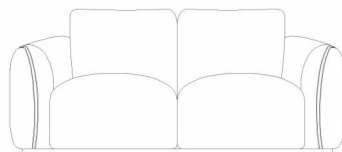

CECIL DESIGN BY ZHISHU

COMBINE SOFA

PRODUCT :

S1:2550*950*710 (四人位 / Four People)

S2:1750*950*710 (二人位 / Three People)

组合方式 Combination mode

NUMBER: ZS020-S1
SIZE: 2550*950*710

NUMBER: ZS020-S2
SIZE: 1750*950*710

NUMBER: ZS013-S1
SIZE: 1140*1050*840

NUMBER: ZS017-S2
SIZE: 1840*1050*840

NUMBER: ZS017-S3
SIZE: 2440*1050*840

MOSS

DESIGN BY ZHISHU

COMBINE SOFA

PRODUCT :

S1:2940*1070*800 (四人位 / Four People)

S2:1920*1070*800 (二人位 / Two People)

组合方式 Combination mode

NUMBER: ZS021-S1
SIZE: 2940*1070*800

NUMBER: ZS021-S1
SIZE: 1920*1070*800

NIGHT

DESIGN BY ZHISHU

COMBINE SOFA

PRODUCT :