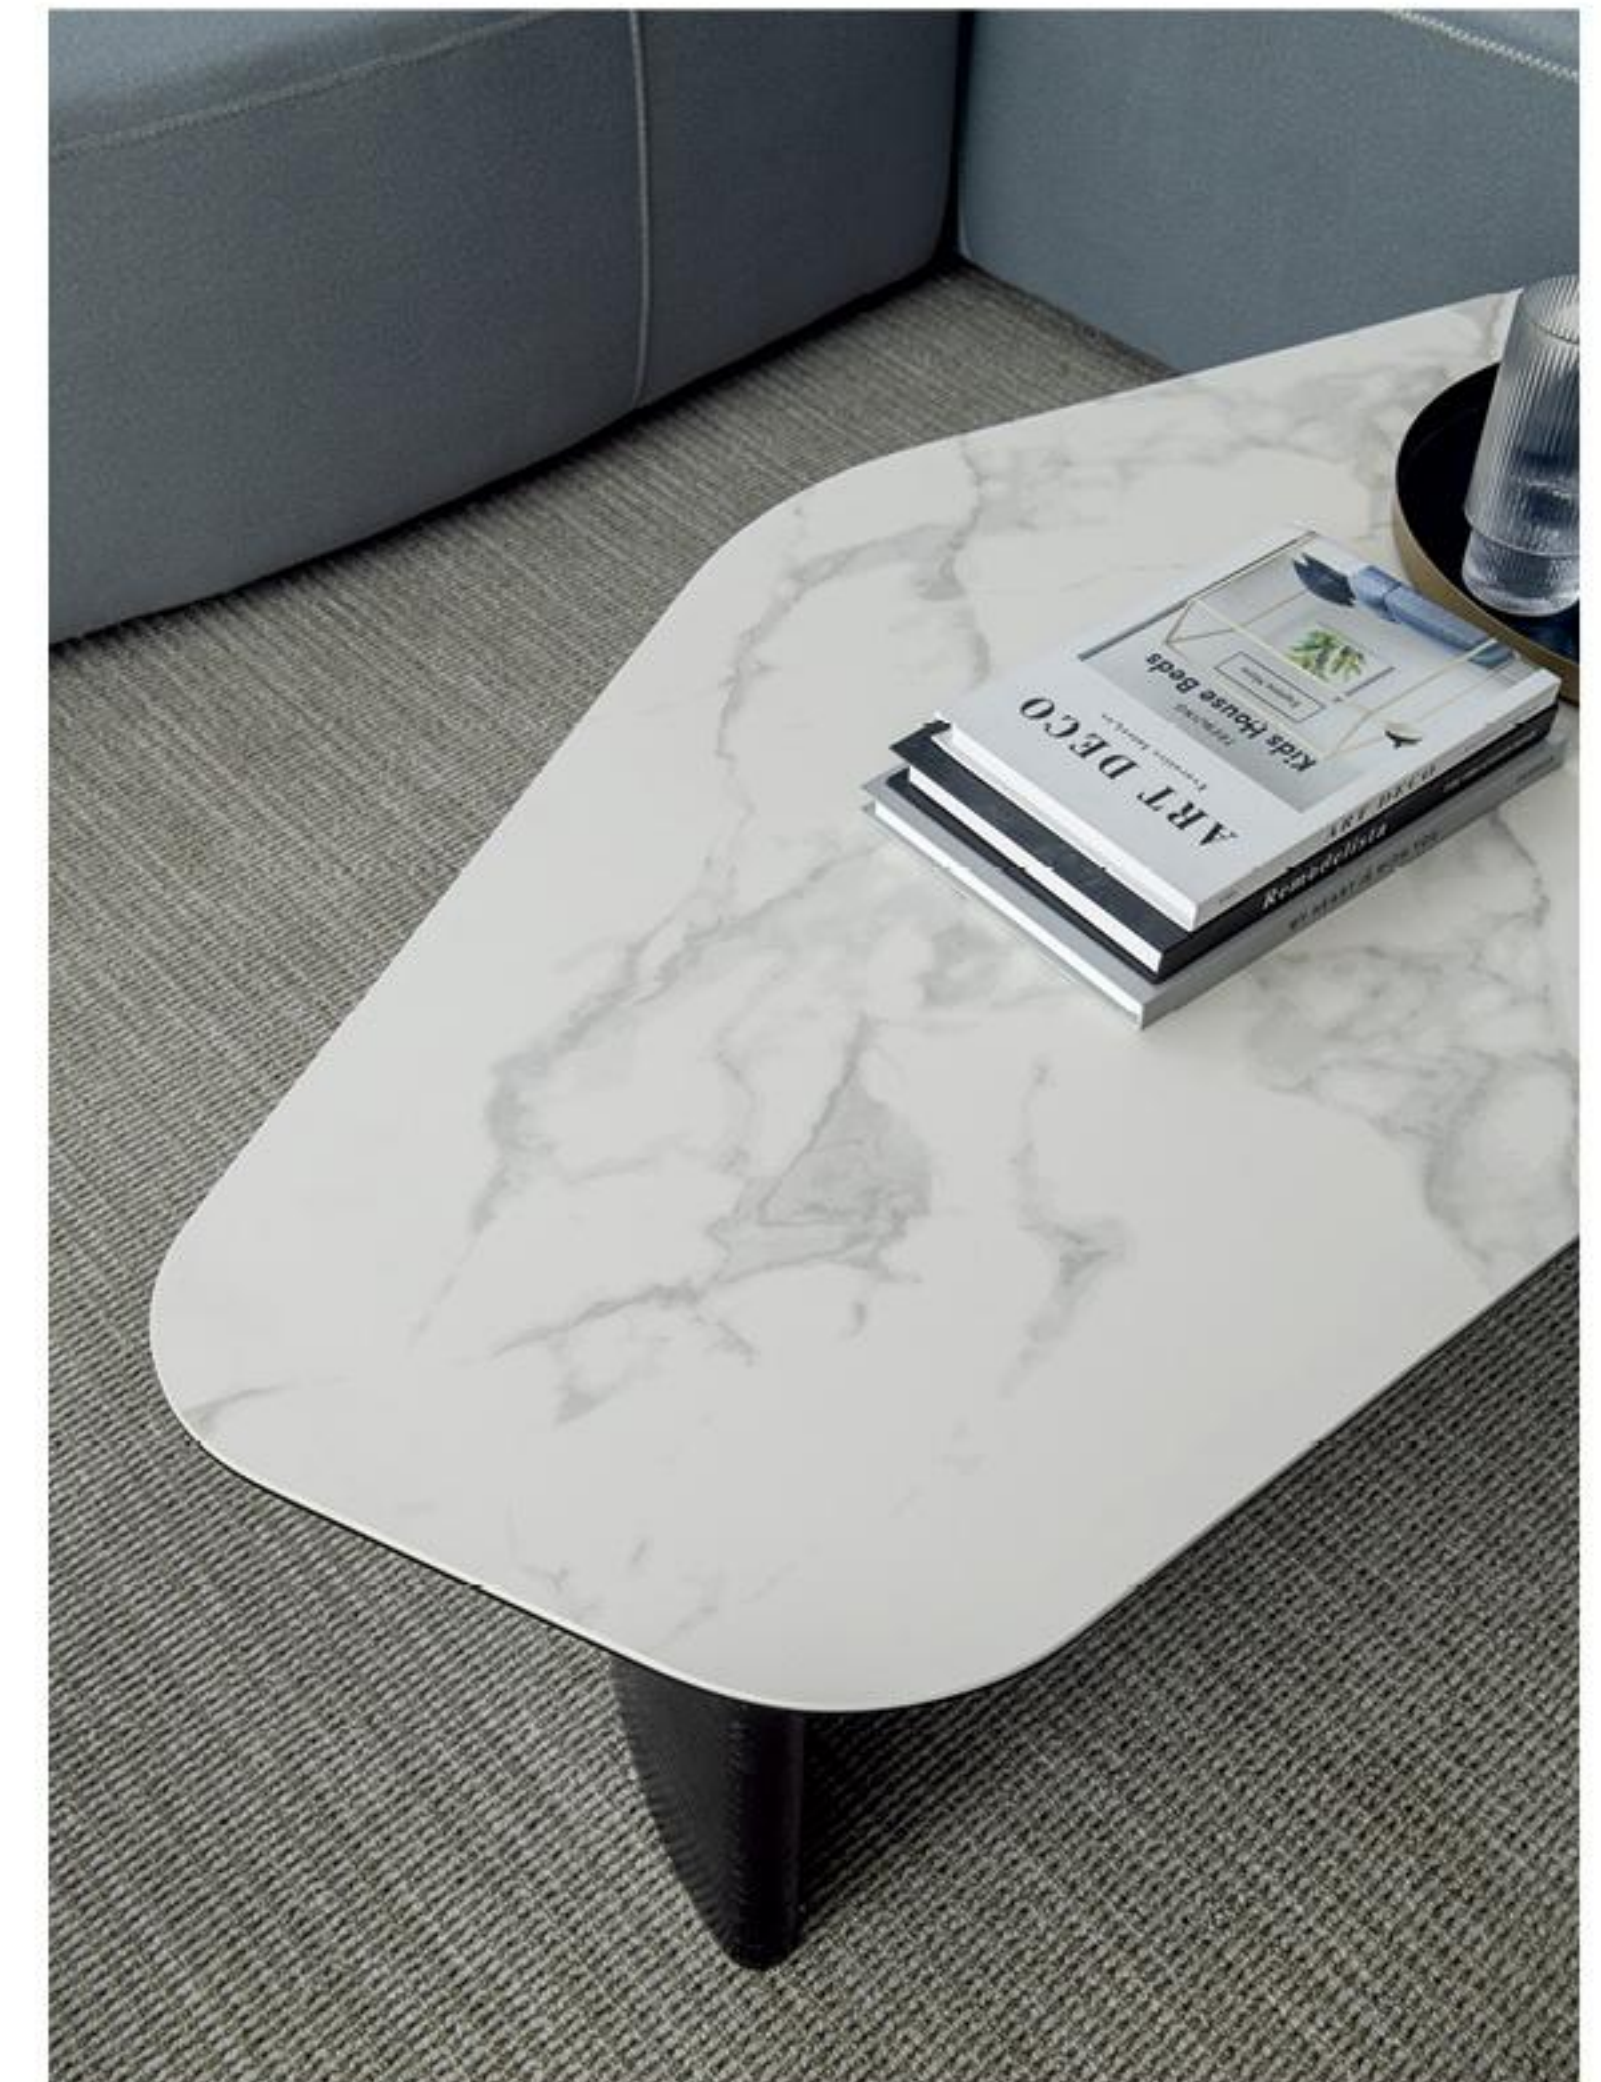

JA2130 边几 tea table
410×330×450mm

JA203 休闲椅 leisure chair
700×880×700mm

JA2130 茶几 tea table
1260×550×375mm

JA2130 边几 tea table
410×330×450mm

Joseph Aesthetics

*Simple Elegant Lifestyle, Interpret Profound
Understandings To Home.*