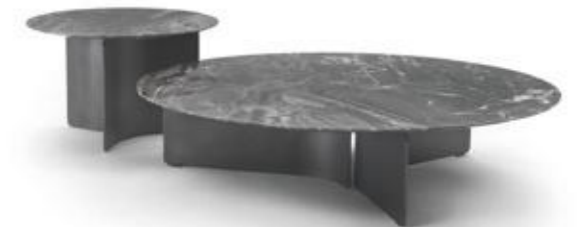

2395HC
Size:W540*D510*H1100

2365HC
Size:W550*D550*H1100

2365HC 镀金
Size:W550*D550*H1100

360HC
Size:W480*D530*H940

332D 吧盘款
Size:W480*D530*H800

茶几、餐桌系列

Coffee Table And Dining Table Series

C9158