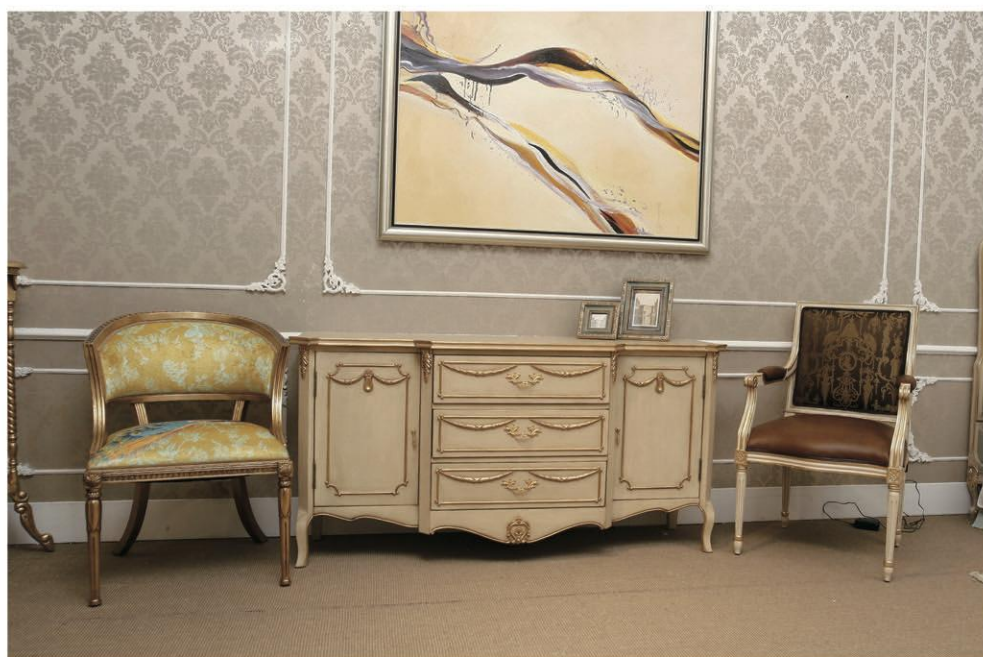

ECT062

常规涂装色

LIFE IS GOOD WHEN YOU'RE HAPPY, BUT LIFE IS AT ITS BEST WHEN OTHER PEOPLE ARE HAPPY BECAUSE OF YOU.

尺寸: 155Wx45Dx78H

▲ ECT062-CR/G

ECT069

常规涂装色

WHEN THINGS SLOW DOWN A BIT, THAT'S JUST LIFE TELLING YOU THAT YOU'RE MOVING TOO FAST. SLOW DOWN ENJOY EVERY MOMENT OF YOUR LIFE.

尺寸: 219.5Wx53Dx70H

▲ ECT069-BR/G