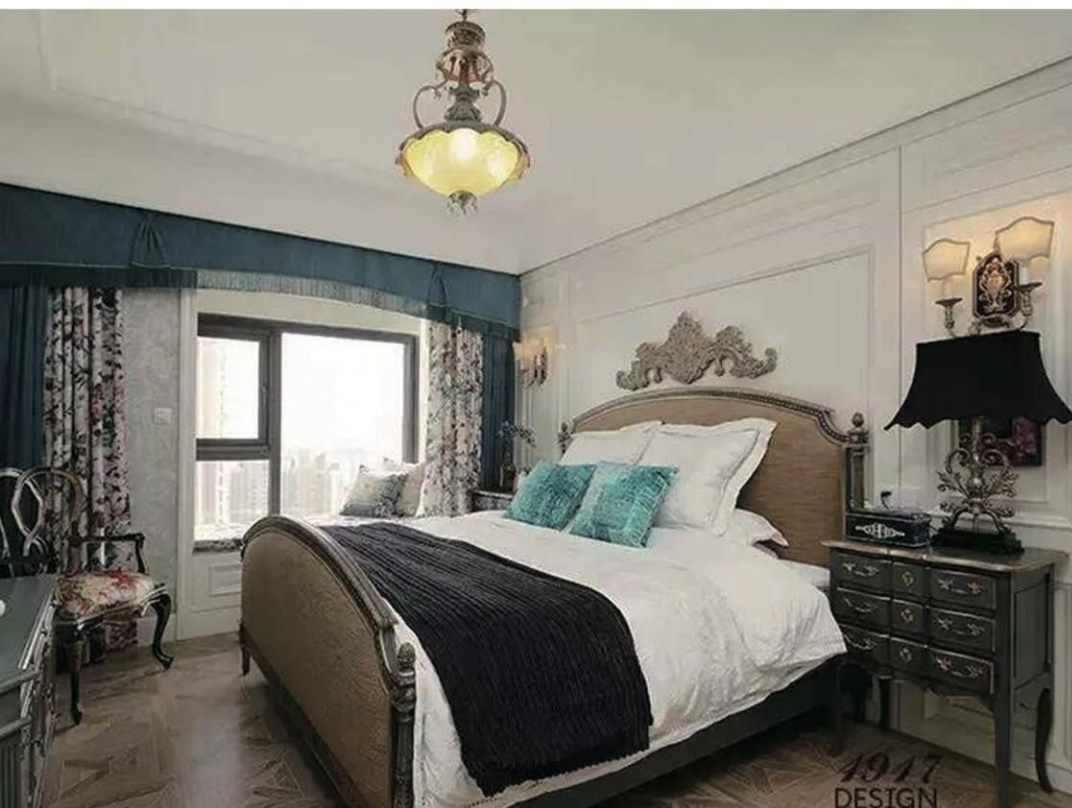

NST008-BL3/G

常规涂装色

FEAR OF WHAT THE DISTANCE INVOLVED.
GO ONE STEP FURTHER STEP IN THE LANDSCAPE,
THE FURTHER STEP OF JOY.HAPPINESS,ON THE ROAD.

尺寸: 55Wx44Dx79H