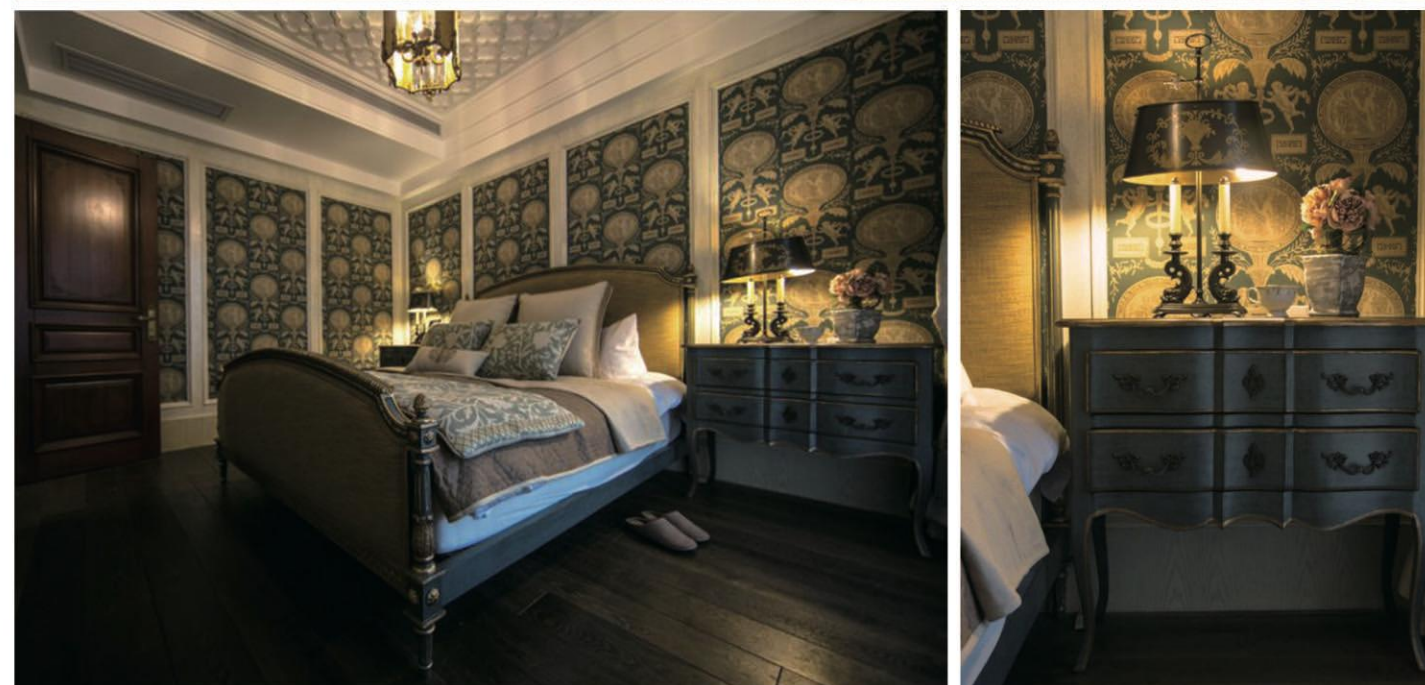

尺寸：70Wx45Dx82H

▲ NST005-CR/G

▲ NST005-BR/G

NST007-BL3/G

常规涂装色

YOU CANNOT IMPROVE YOUR PAST, BUT YOU CAN IMPROVE YOUR FUTURE. ONCE TIME IS WASTED, LIFE IS WASTED.

尺寸: 88.5Wx42.5Dx79H

▲ NST007-BR