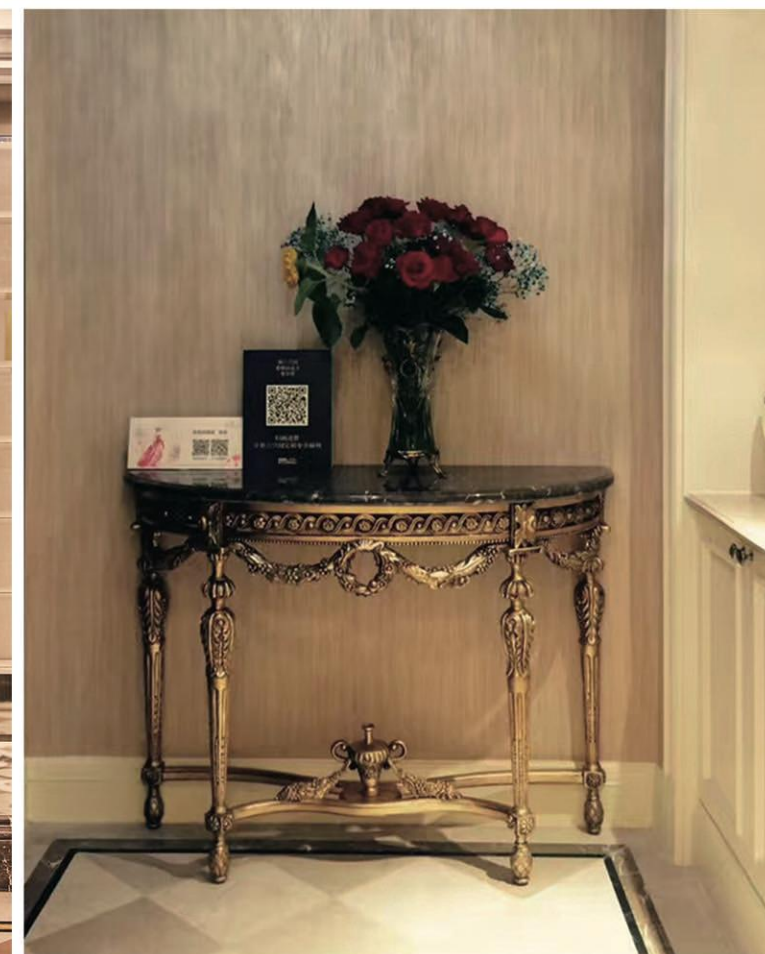

常规涂装色

SOMETIMES WHAT YOU WANT ISN'T ALWAYS WHAT YOU GET, BUT IN THE END WHAT YOU GET IS SO MUCH BETTER THAN WHAT YOU WANTED.

尺寸: 118Wx40Dx86H

▲ CST106-GD2

CST013-GD2

常规涂装色

A CONTENTED MIND IS THE GREATEST BLESSING A MAN CAN
ENJOY IN THIS WORLD.