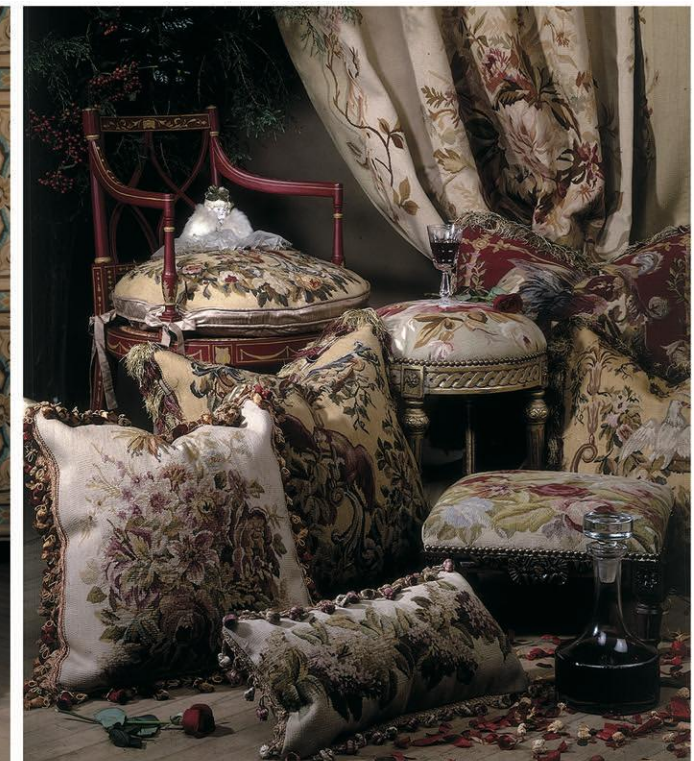

胶水：德国胶王

ACH010

常规涂装色

ORDINARY PEOPLE WORRY TODAY AND POSTPONE THEIR HAPPINESS FOR TOMORROW. WISE PEOPLE ONLY WISH HAPPINESS FOR ALL, TODAY AND TOMORROW.

尺寸: 51.3Wx53.5Dx83.5H

▲ ACH010 - GD2

▲ ACH014 - BK
尺寸: 53Wx56Dx89.5H