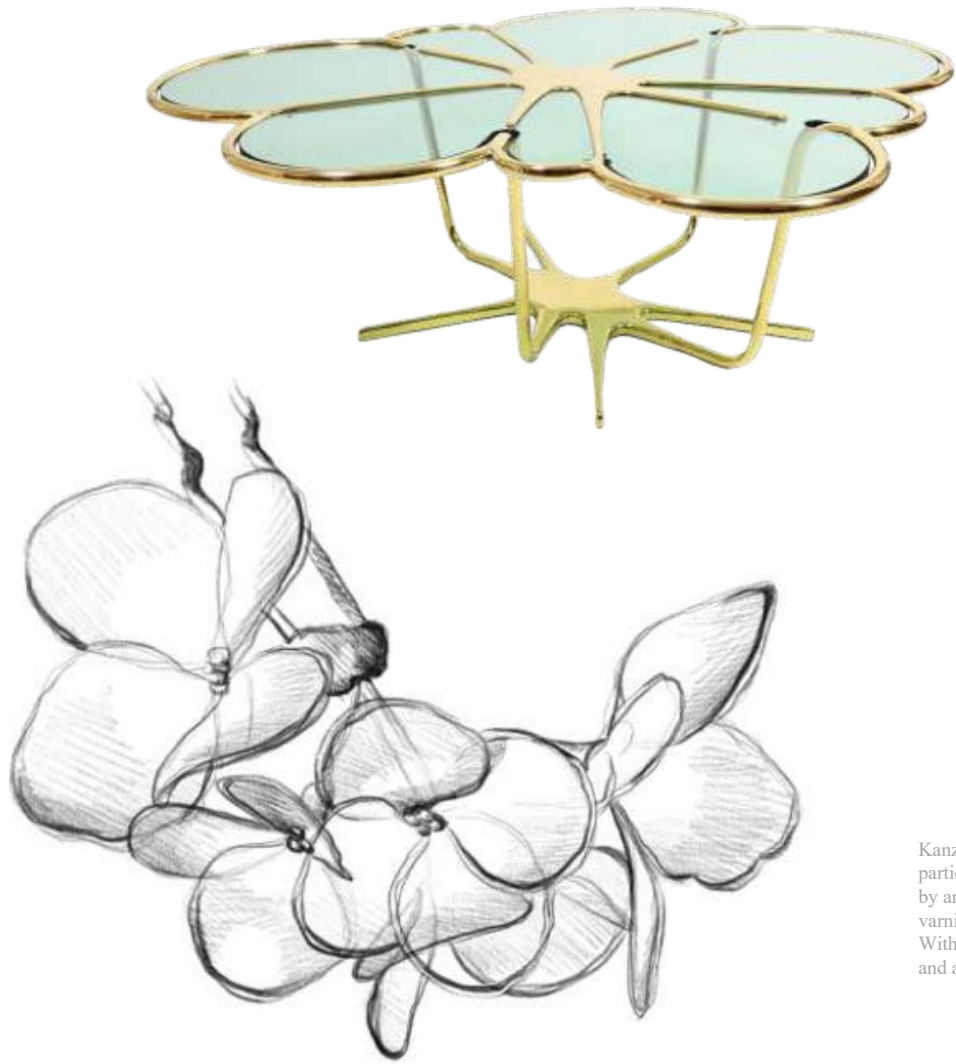

STONEHENGE SIDE TABLE

DIMENSIONS
W 41.5 CM | D 41.5 CM | H 46 CM
W 16.3 IN | D 16.3 IN | H 18.3 IN

DIMENSIONS
W 206 CM | D 136 CM | H 35 CM
W 81.1 IN | D 53.5 IN | H 13.1 IN

CORNER TABLE

DIMENSIONS
Ø 45 CM | H 58 CM
W 17.7 IN | H 22.8 IN

DIMENSIONS
W 95 CM | D 95 CM | H 32 CM
W 37.40 IN | D 37.4 0IN | H 12.60 IN

KANZASHI/ Coffee table

Kanzashi is the name given to the ornaments worn on Japanese women's hairstyles, particularly the geishas. Manufactured by artisans who produce them with rich details and shapes, they are made with varnished wood, gold, silver, metal and silk. With many floral themes, the Kanzashi are a reason for fascination, as by their beauty and as by the delicate materials

MASOULEH/ Coffee or Side Table

Masouleh is a contemporary piece with a large presence that can be placed at your living room. It's a functional piece that embodies a timeless appeal. It can be used as coffee table or as side tables for lateral support of chairs and sofas.