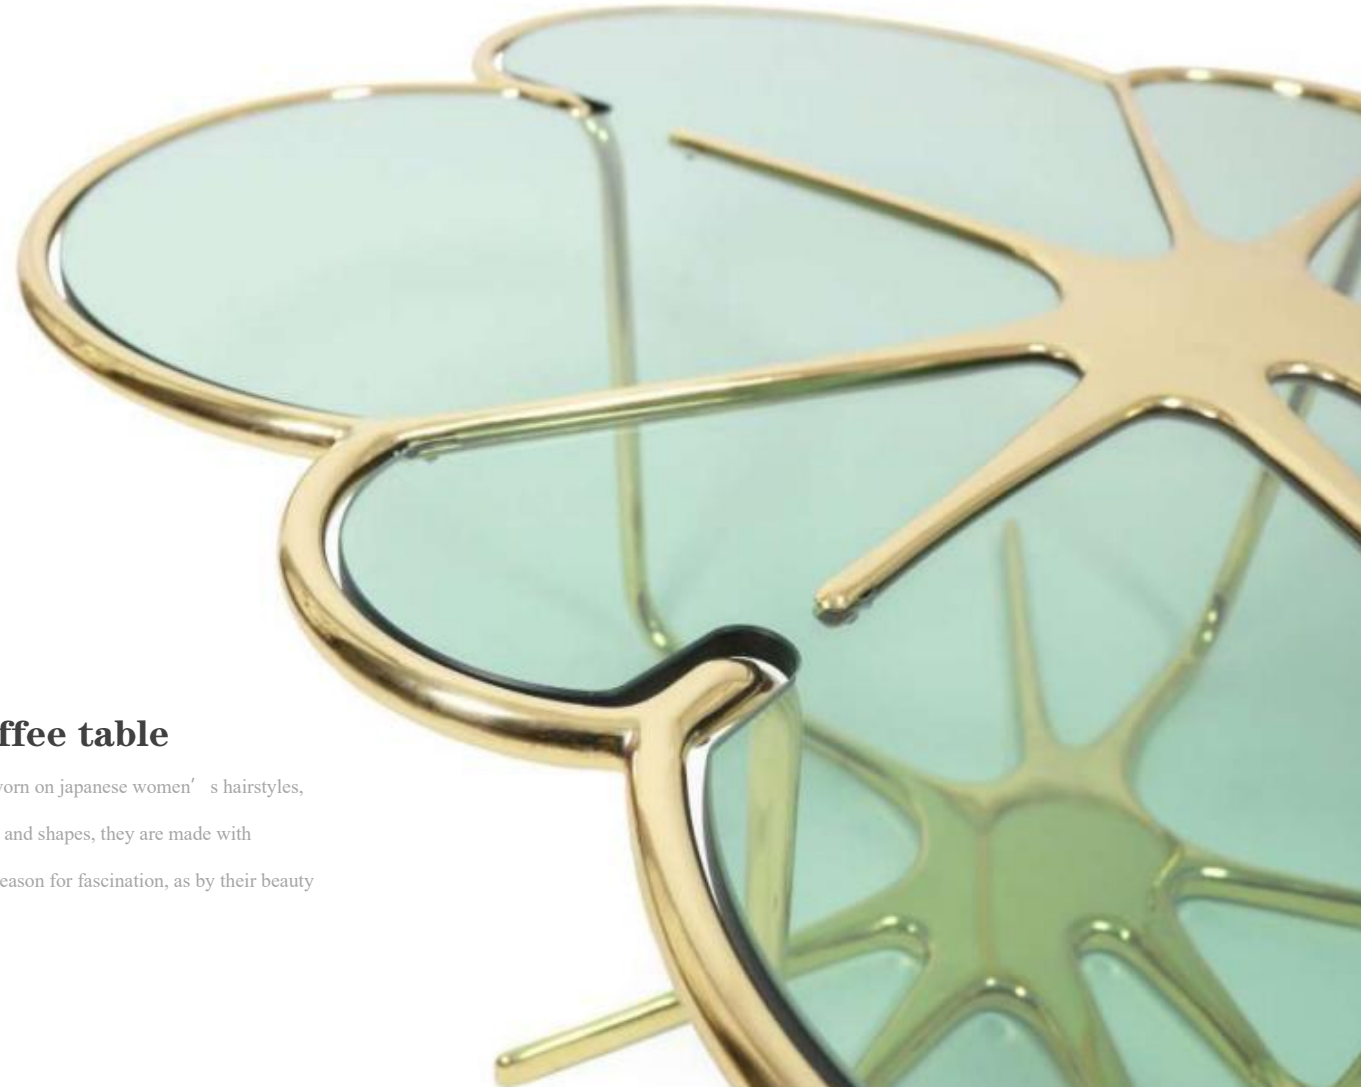

MASOULEH/ Coffee or Side Table

Masouleh is a contemporary piece with a large presence that can be placed at your living room. It's a functional piece that embodies a timeless appeal. It can be used as coffee table or as side tables for lateral support of chairs and sofas.