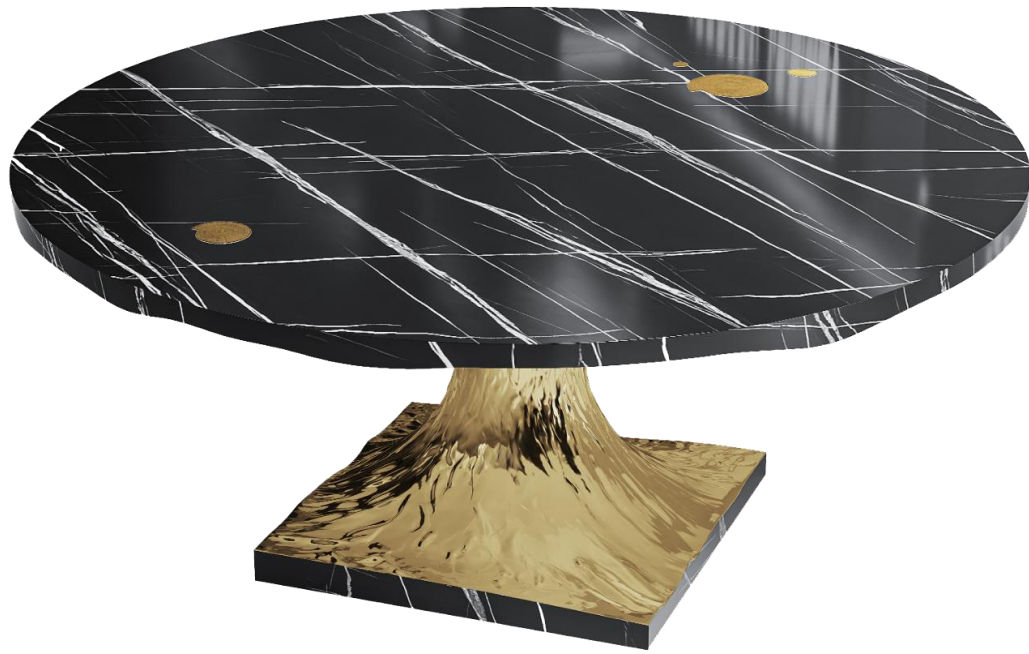

ROUND DINING TABLE

DIMENSIONS
Ø 180 CM | D 75 CM
Ø 70.87 IN | D 29.5 IN