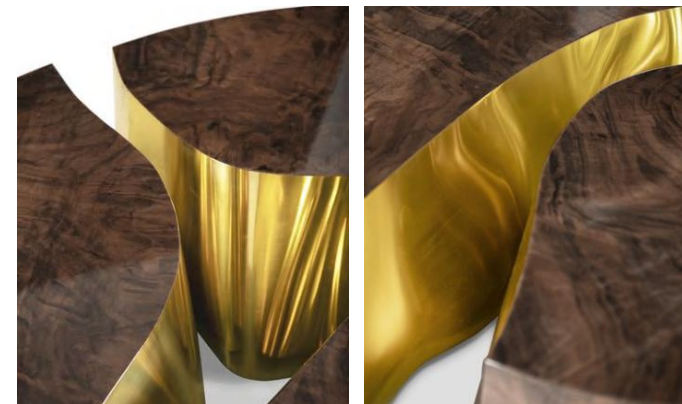

LAPIAZ OVAL CENTER TABLE

Lapiaz center table takes exceptional craftsmanship and design to a new realm.

A functional artwork conceived in three modules for unexpected combinations. Its organic features are achieved through the manual fitting of the polished brass sheet, and a curved exterior finished in warmth walnut wood veneer.

The hammered brass details and mirrored sides convey both dynamics and elegance to bring a new contemporary verve into refined interiors. Finding beauty in the most unexpected places, this contemporary coffee table is inspired by authentic karst formations created by surface dissolution, freezing, or thawing of dolomite rocks. Born from cold and freshly cracked to showing off the world rich, golden interior.

DIMENSIONS
W 115 CM | D 70 CM | H 33.5 CM
W 45.2 IN | D 27.5 IN | H 13.1 IN