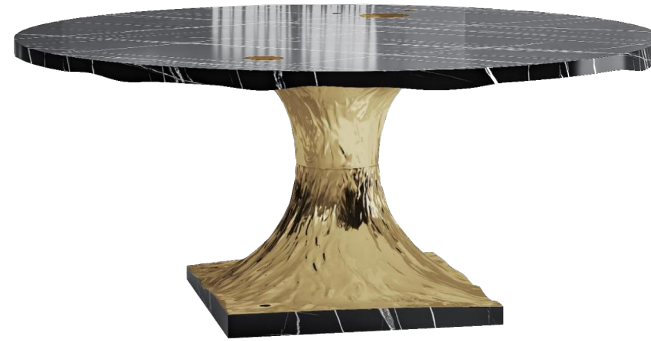

ROUND DINING TABLE

DIMENSIONS
Ø 180 CM | D 75 CM
Ø 70.87 IN | D 29.5 IN