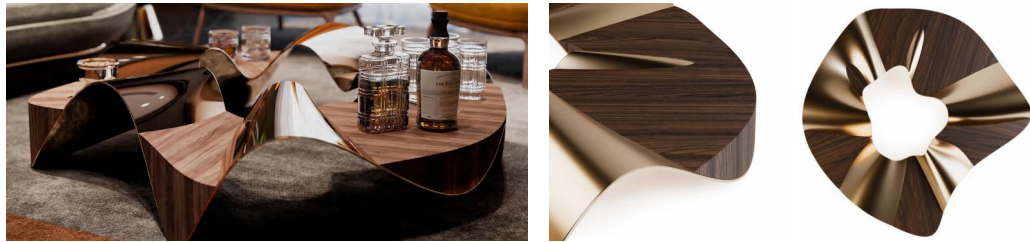

BALLET/ Coffee Table

The word ballet comes from French and was borrowed into English around the 17th century. The French word in turn has its origins in Italian "Balletto" or "ball" stem from the Italian word "ballare", which means "to dance." The history of ballet begins around 1500 in Italy (the Italian Renaissance). When Catherine de Medici of Italy married the French King Henry II, and became queen of France, she introduced early dance styles into court life in France.

DIMENSIONS
Ø: 146CM | H 30 CM
Ø: 57.48 IN | H 11.81 IN