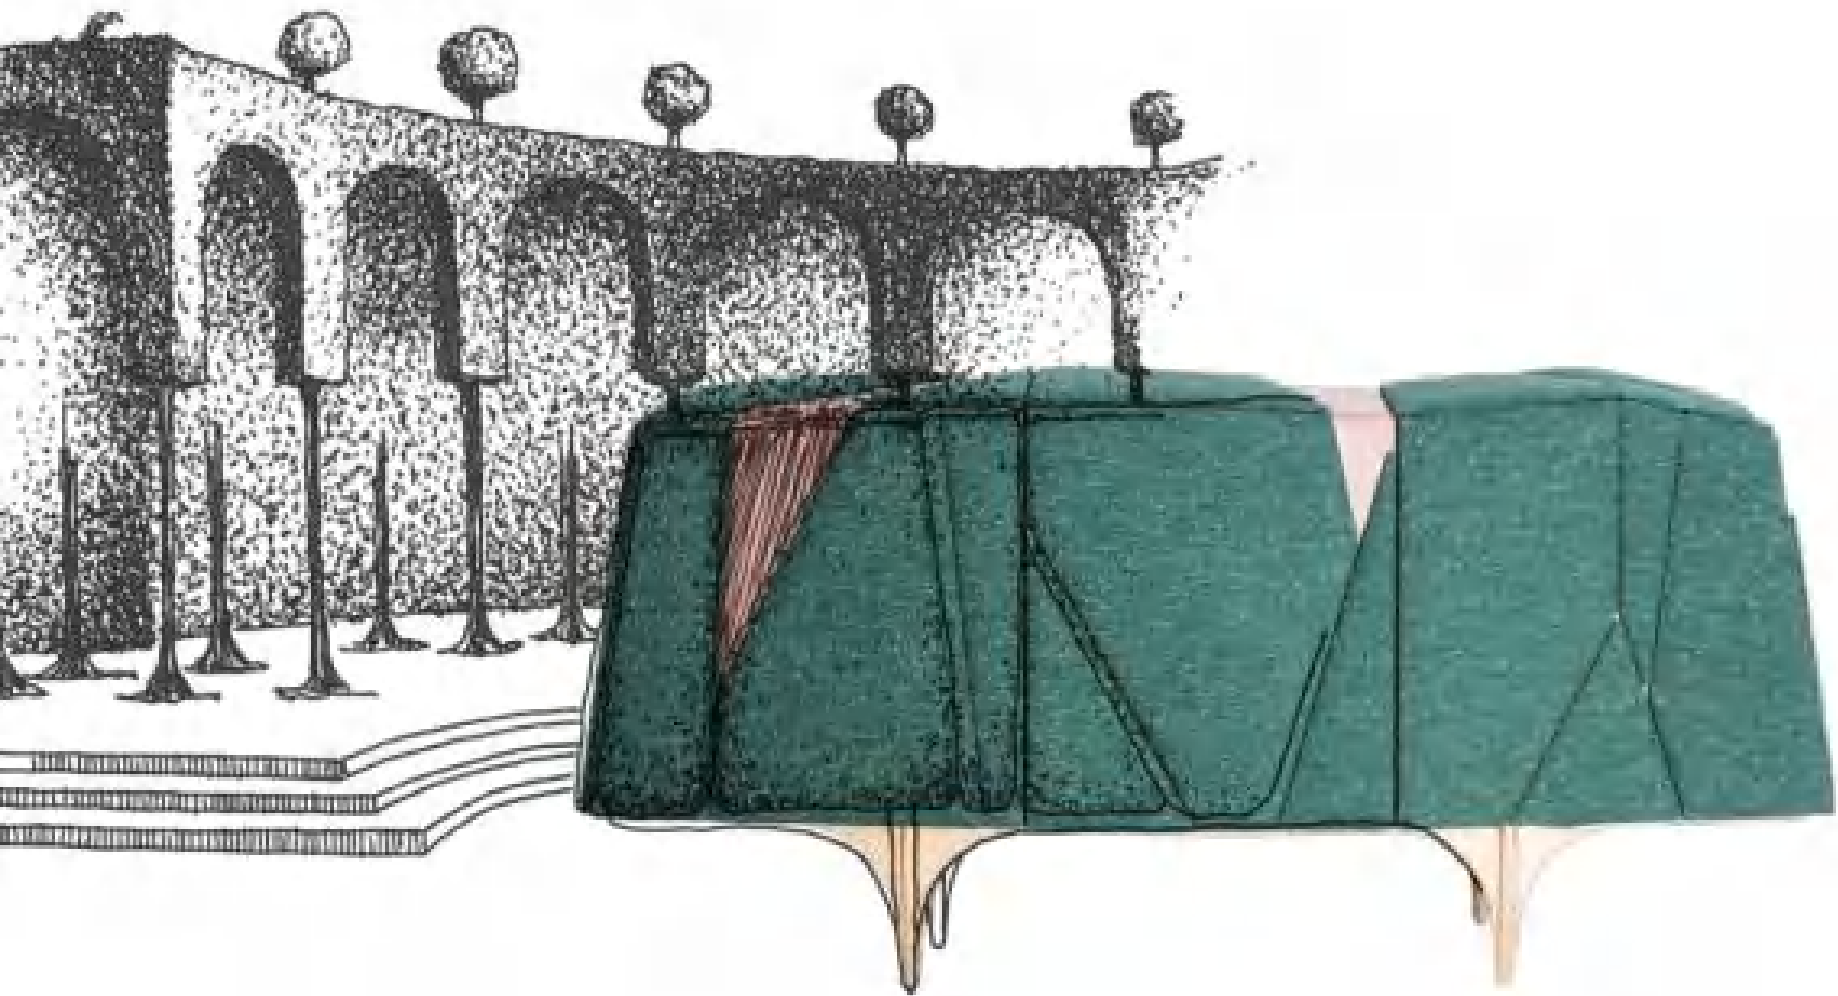

LE NOTRE/ Sideboard

With the LE NOTRE sideboard, ALMA de LUCE® introduces us to the splendor and exuberance of French baroque. Clad in woven and walnut wood, the sideboard features a unique texture, an essence of sophistication and power, unique for a dazzling interior.