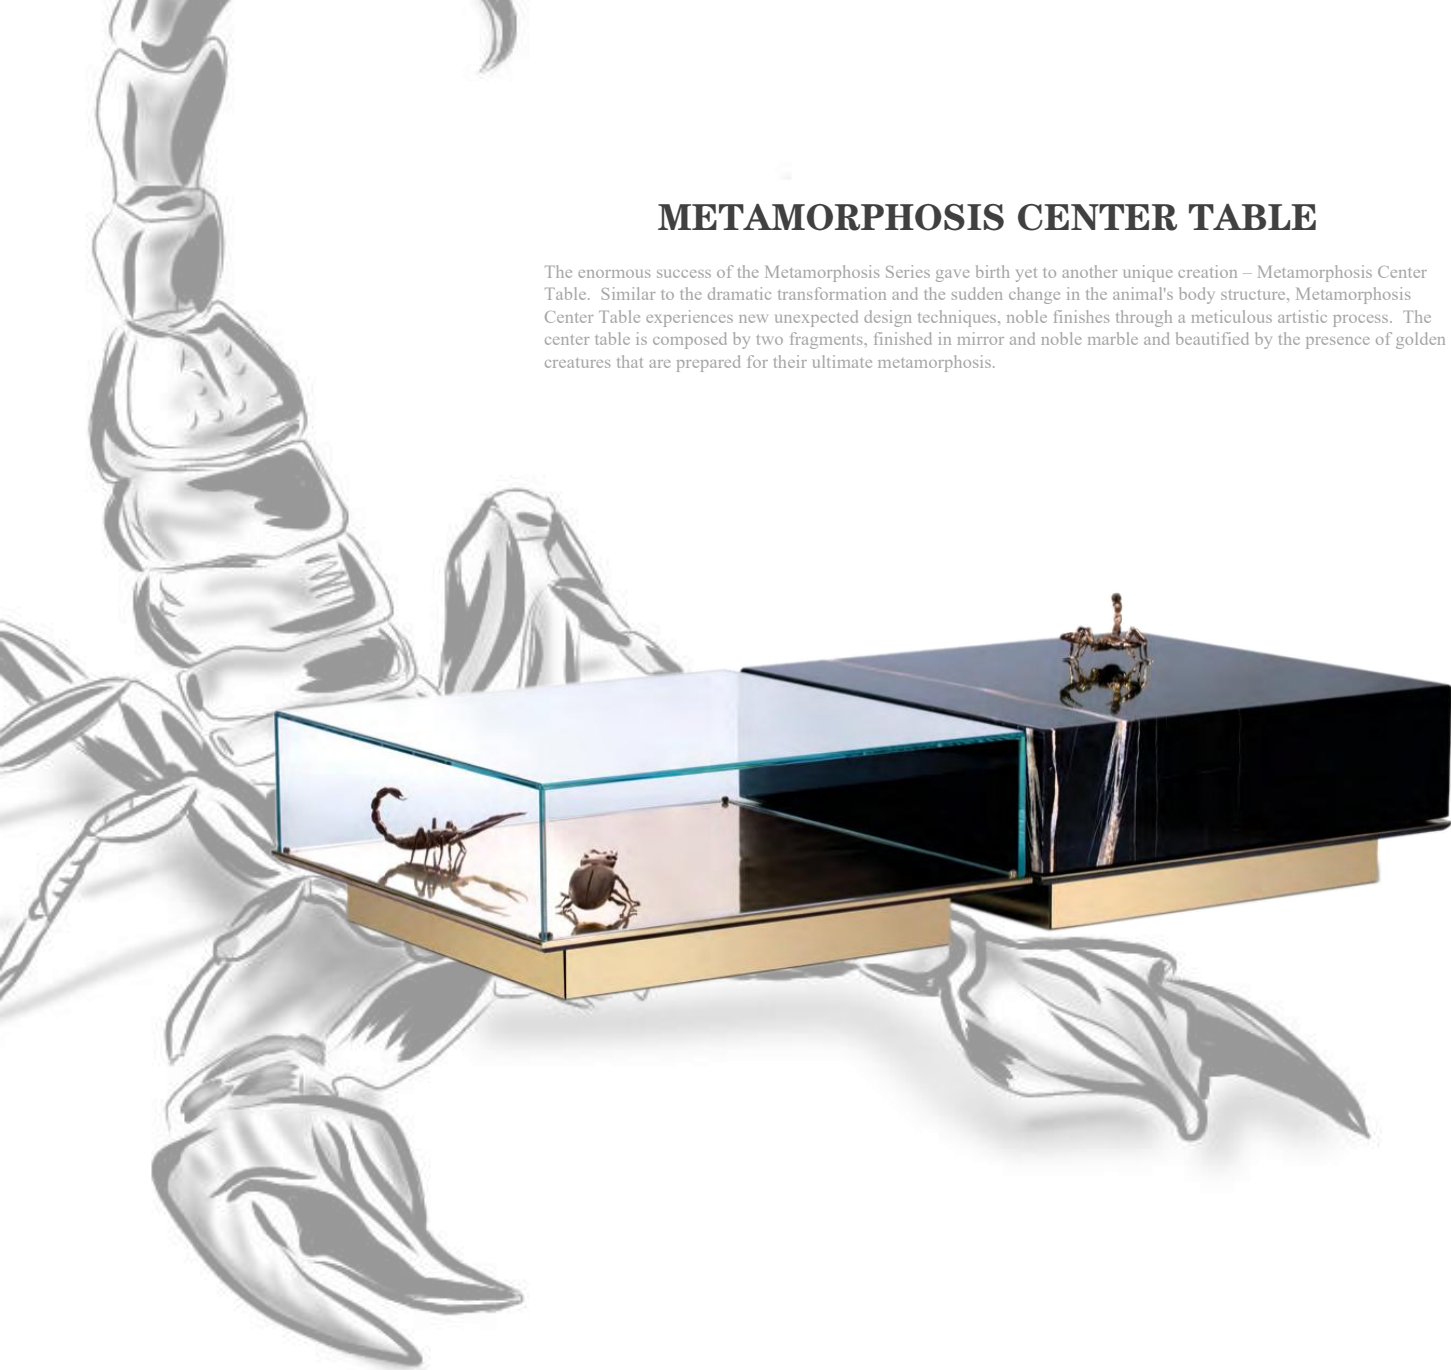

EMPIRE WALNUT CENTER TABLE

The Empire Center Table is to find itself in the very heart of the most memorable of events and celebrations. It begs meaningful conversation and years of toasts, symbolizing the union of friendship and the celebration of life. Designed and built to make an impression and deliver an unmatched experience, this exquisite piece will add a breathtaking touch of elegance and glamour to your luxury living room.

DIMENSIONS

BIG
Ø 130 CM | H 37 CM
Ø 51.2 IN | H 14.6 IN

MEDIUM
Ø 100 CM | H 27 CM
Ø 51.2 IN | H 10.6 IN

METAMORPHOSIS CENTER TABLE

The enormous success of the Metamorphosis Series gave birth yet to another unique creation – Metamorphosis Center Table. Similar to the dramatic transformation and the sudden change in the animal's body structure, Metamorphosis Center Table experiences new unexpected design techniques, noble finishes through a meticulous artistic process. The center table is composed by two fragments, finished in mirror and noble marble and beautified by the presence of golden creatures that are prepared for their ultimate metamorphosis.

DIMENSIONS
Table 1:
W 81 CM | D 81 CM | H 32 CM
W 31.8 IN | D 31.8 IN | H 12.5 IN
Table 2:
W 81 CM | D 81 CM | H 32 CM
W 31.8 IN | D 31.8 IN | H 12.5 IN
Set of 2:
W 162 CM | D 81 CM | H 32 CM
W 63.7 IN | D 31.8 IN | H 12.5 IN

MONET PATINA CENTER TABLE

DIMENSIONS
W 152 CM | D 82 CM | H 36 CM
W 59.8 IN | D 32.3 IN | H 14.2 IN

MONET SILVER CENTER TABLE

DIMENSIONS
W 152 CM | D 82 CM | H 36 CM
W 59.8 IN | D 32.3 IN | H 14.2 IN

MONET PATINA CENTER TABLE