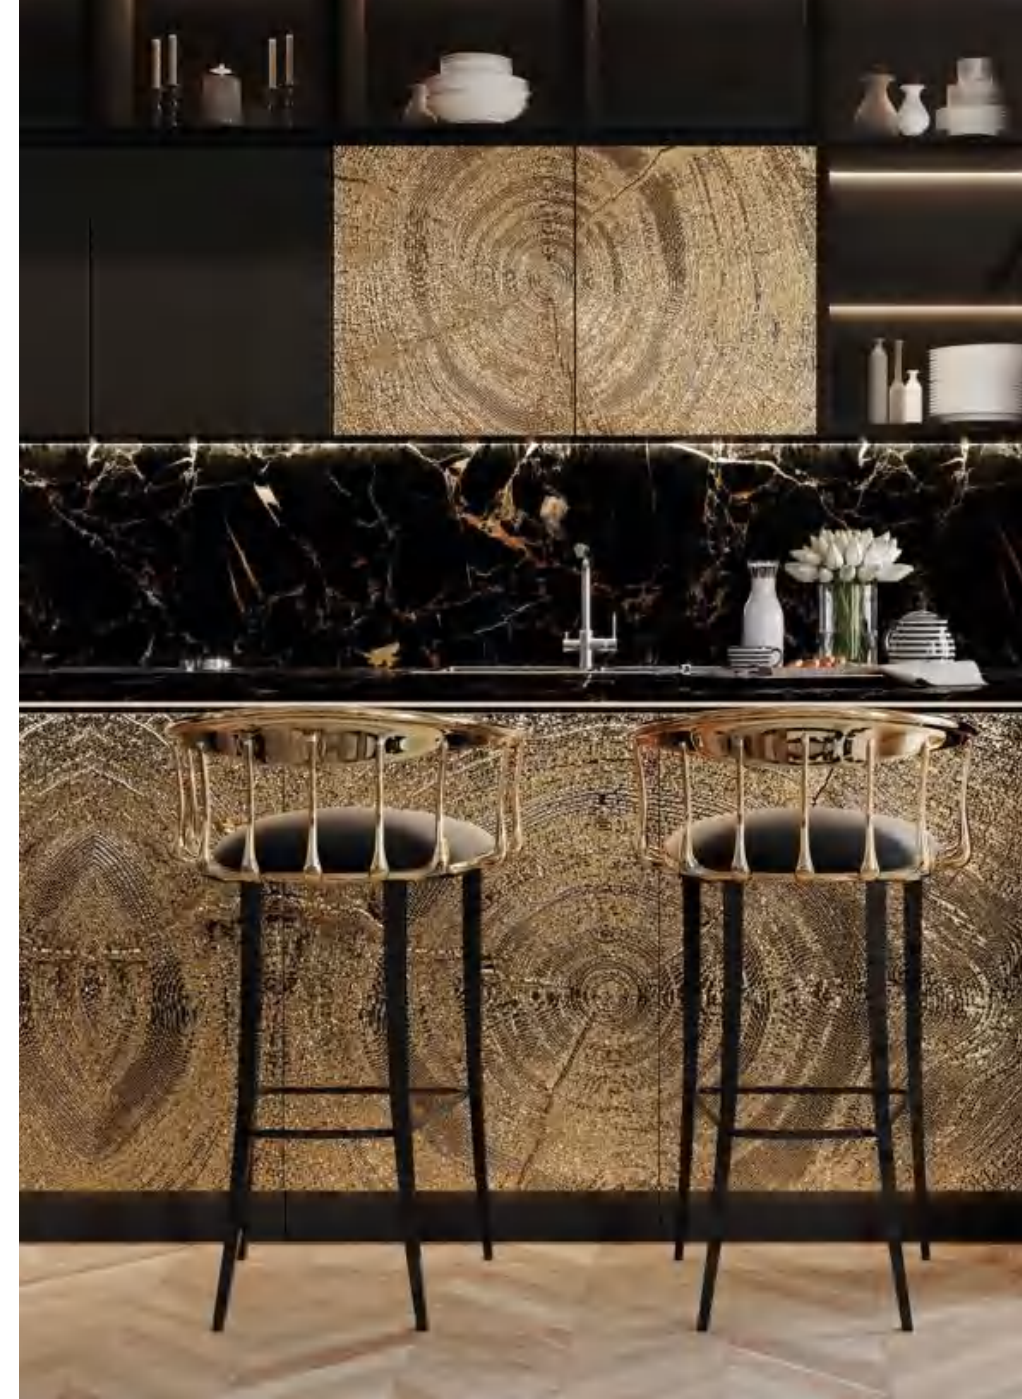

N° 11 BAR STOOL

DIMENSIONS
W 61 CM | D 56 CM | H 102 CM | Seat Height 64.5 CM
W 24 IN | D 22 IN | H 40.2 IN | Seat Height 25.4 IN