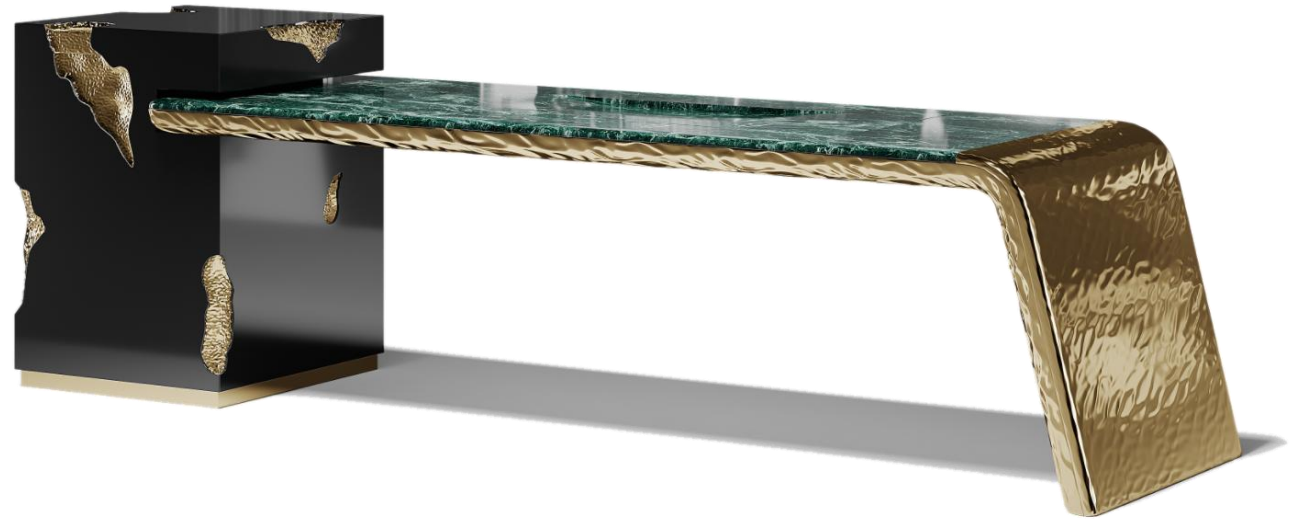

TEA TABLE

DIMENSIONS
W 280 CM | D77 CM | H 85 CM
W 110 IN | D 30.3 IN | H 33.5 IN