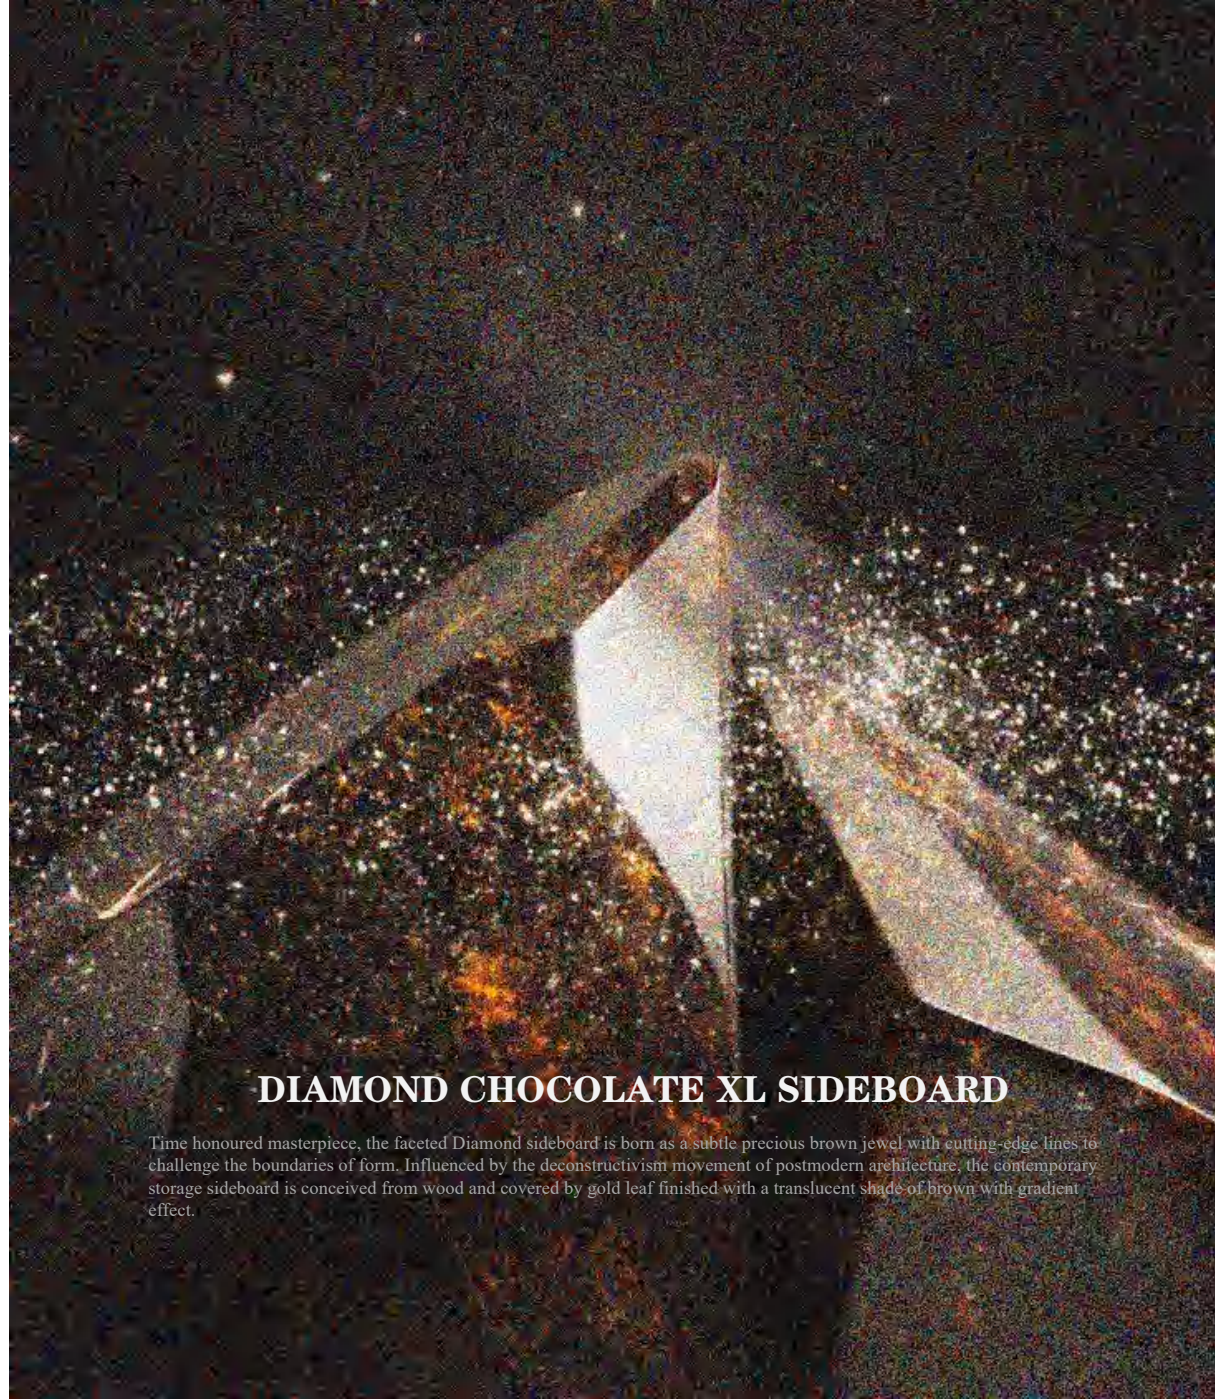

DIMENSIONS
W 275 CM | D 60 CM | H 90 CM
W 108.3 IN | D 23.6 IN | H 35.43 IN

DIAMOND CHOCOLATE XL SIDEBOARD

Time honoured masterpiece, the faceted Diamond sideboard is born as a subtle precious brown jewel with cutting-edge lines to challenge the boundaries of form. Influenced by the deconstructivism movement of postmodern architecture, the contemporary storage sideboard is conceived from wood and covered by gold leaf finished with a translucent shade of brown with gradient effect.