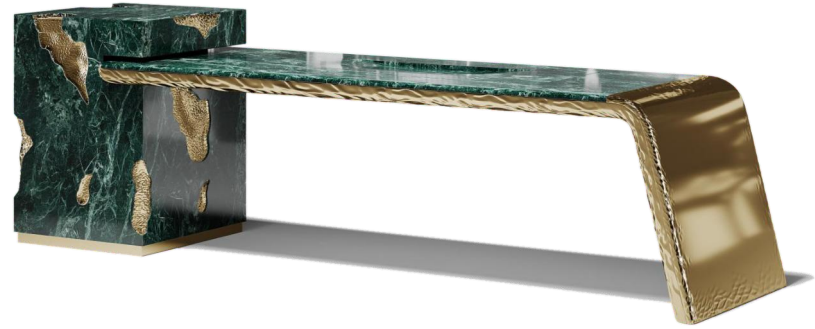

TEA TABLE

DIMENSIONS
W 280 CM | D77 CM | H 85 CM
W 110 IN | D 30.3 IN | H 33.5 IN