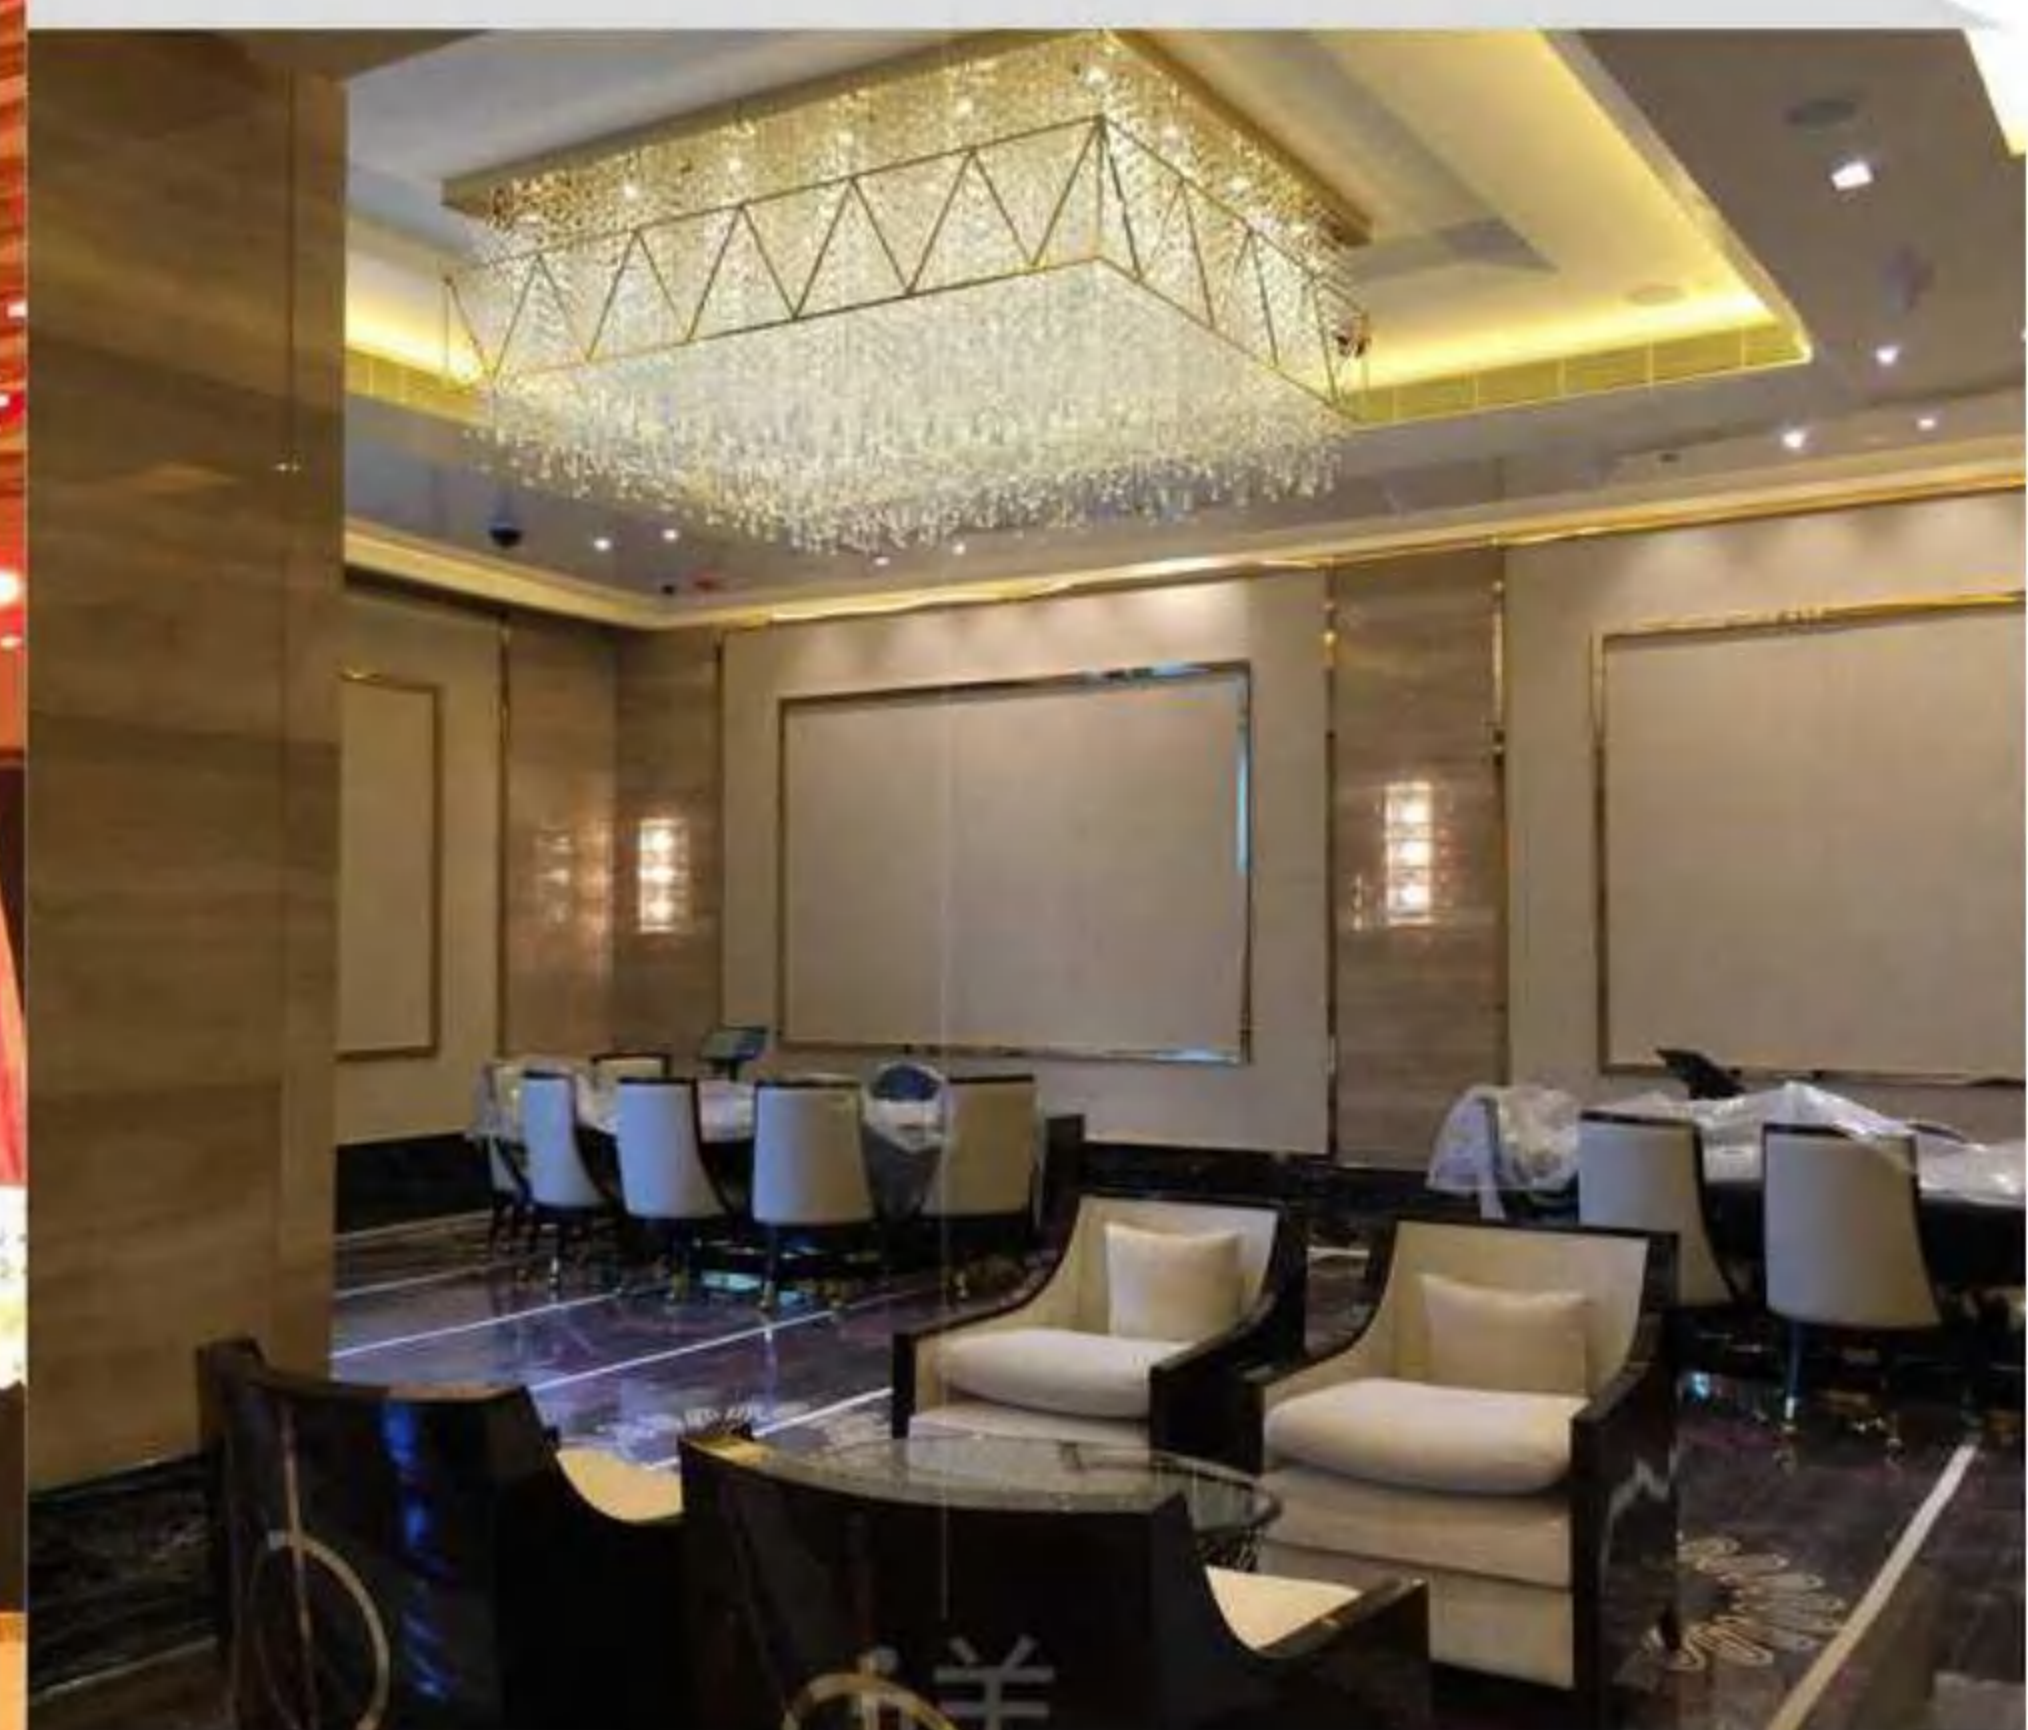

Trying to deeply explore the relevance of modernism in today's times and geographical and cultural contexts, Expressing the beauty of the art of lighting from the changes in light and shadow, and highlighting the value in the washing of the years