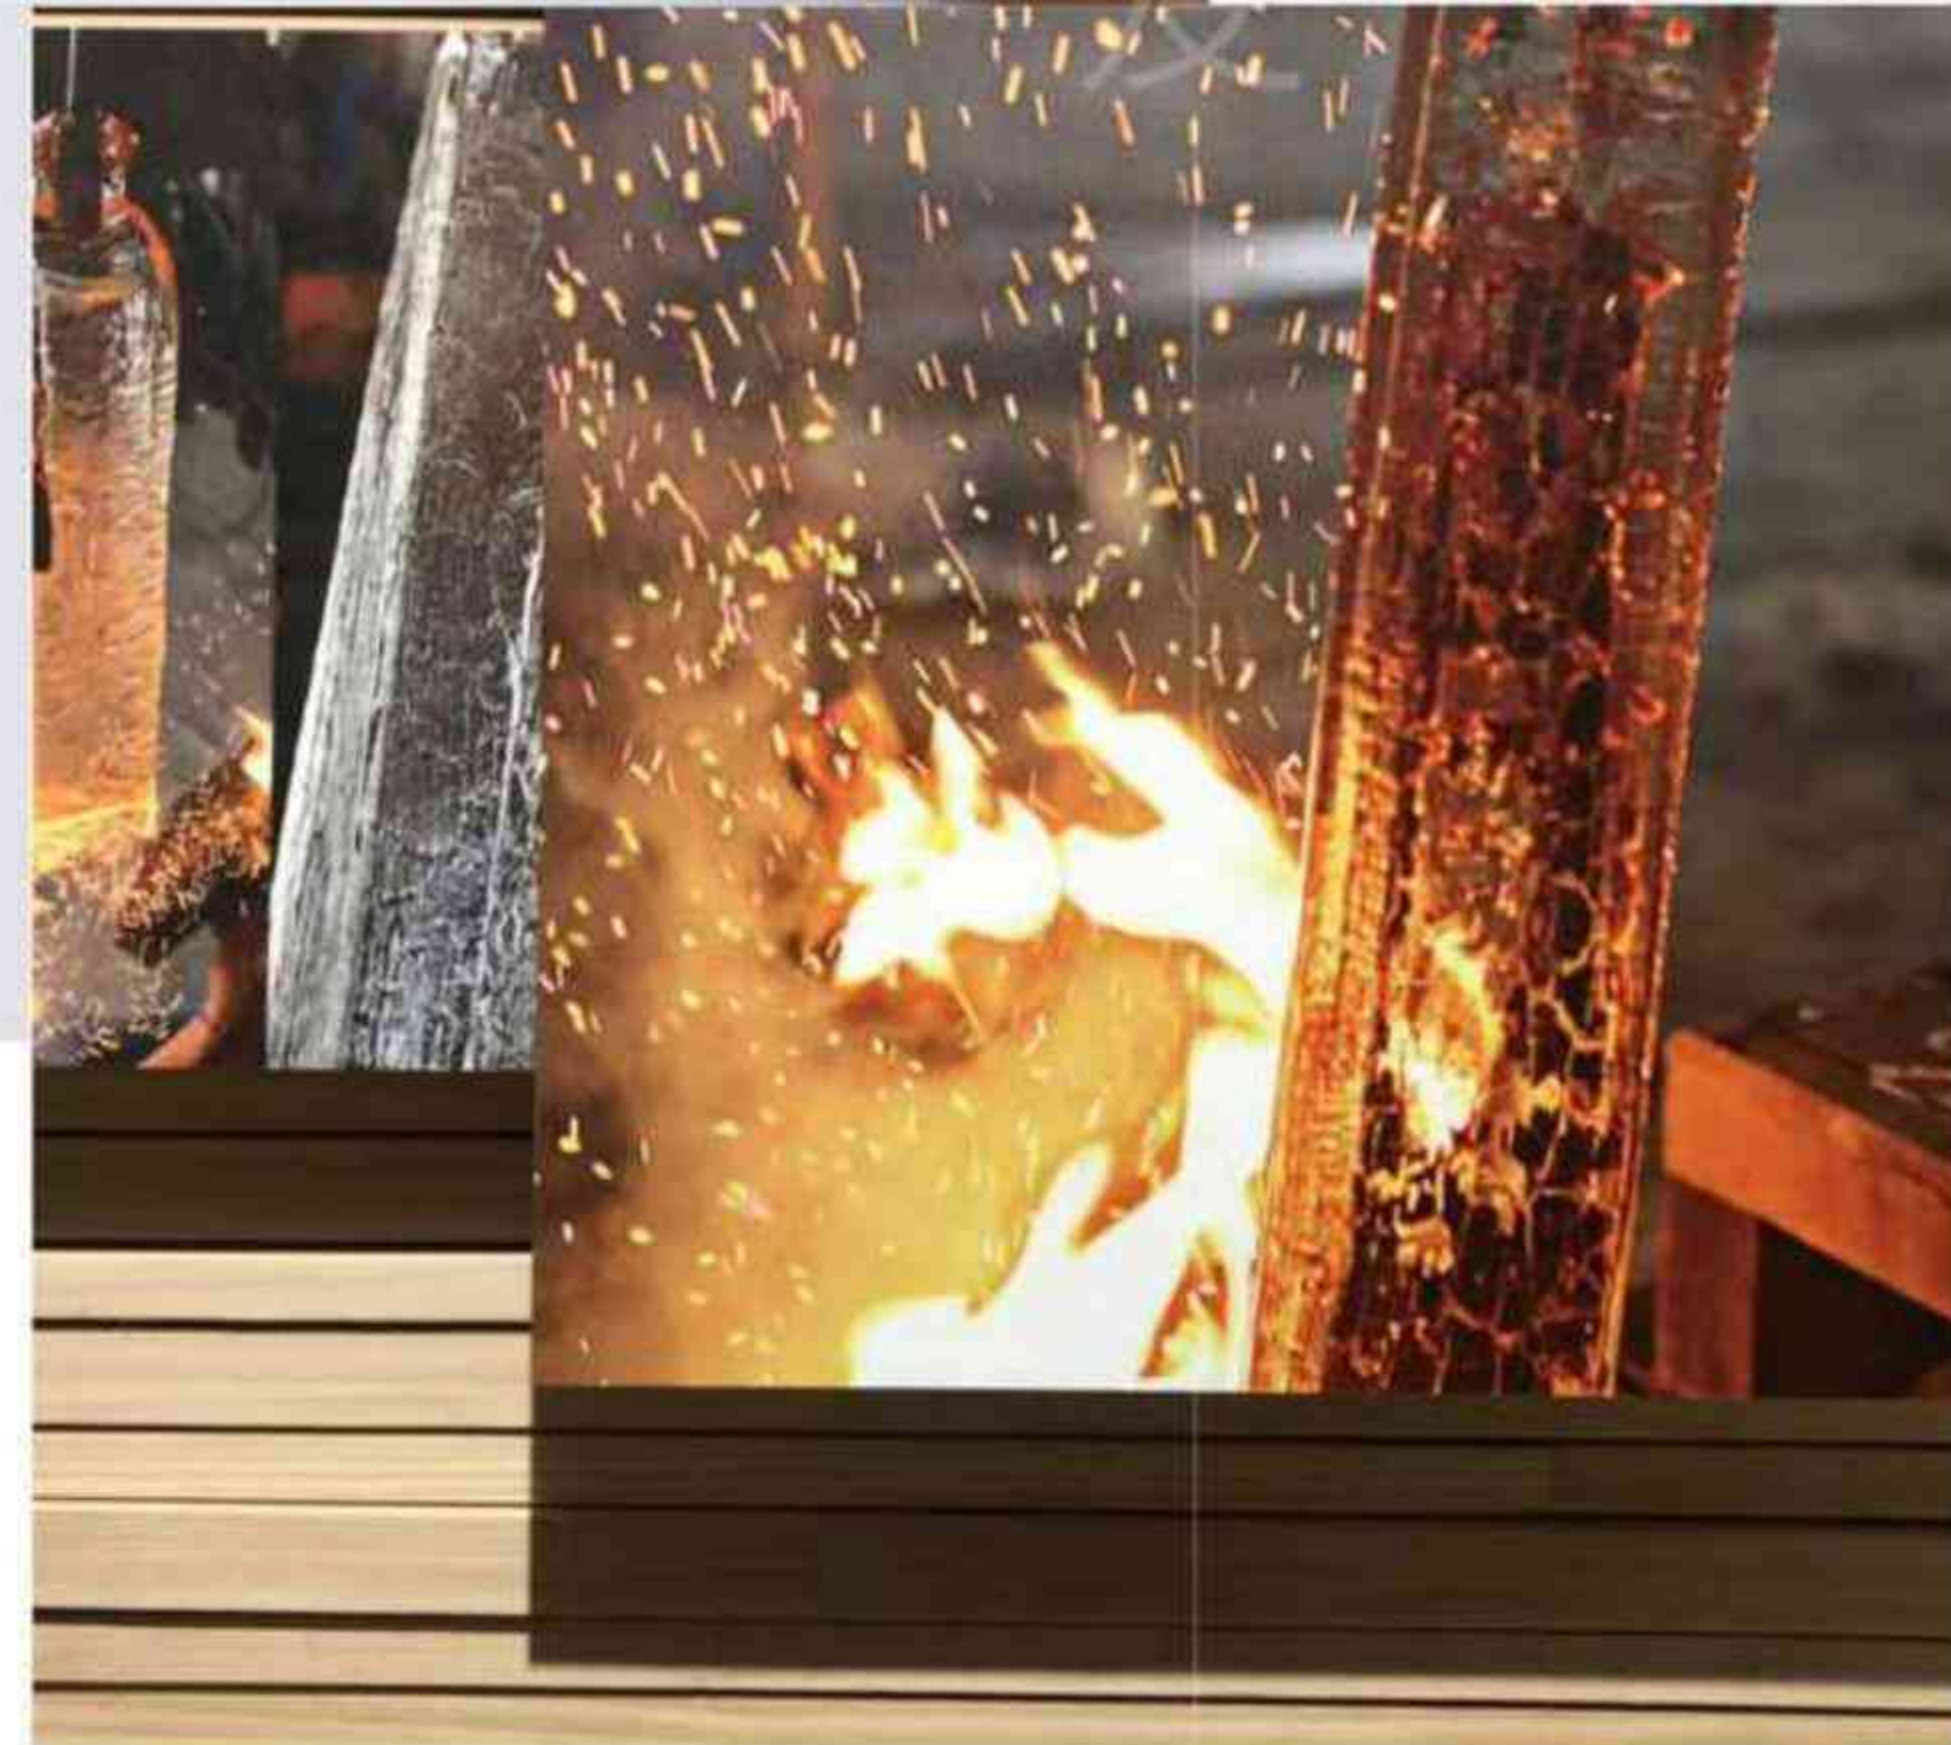

4
MANUFACTURING
生产制造