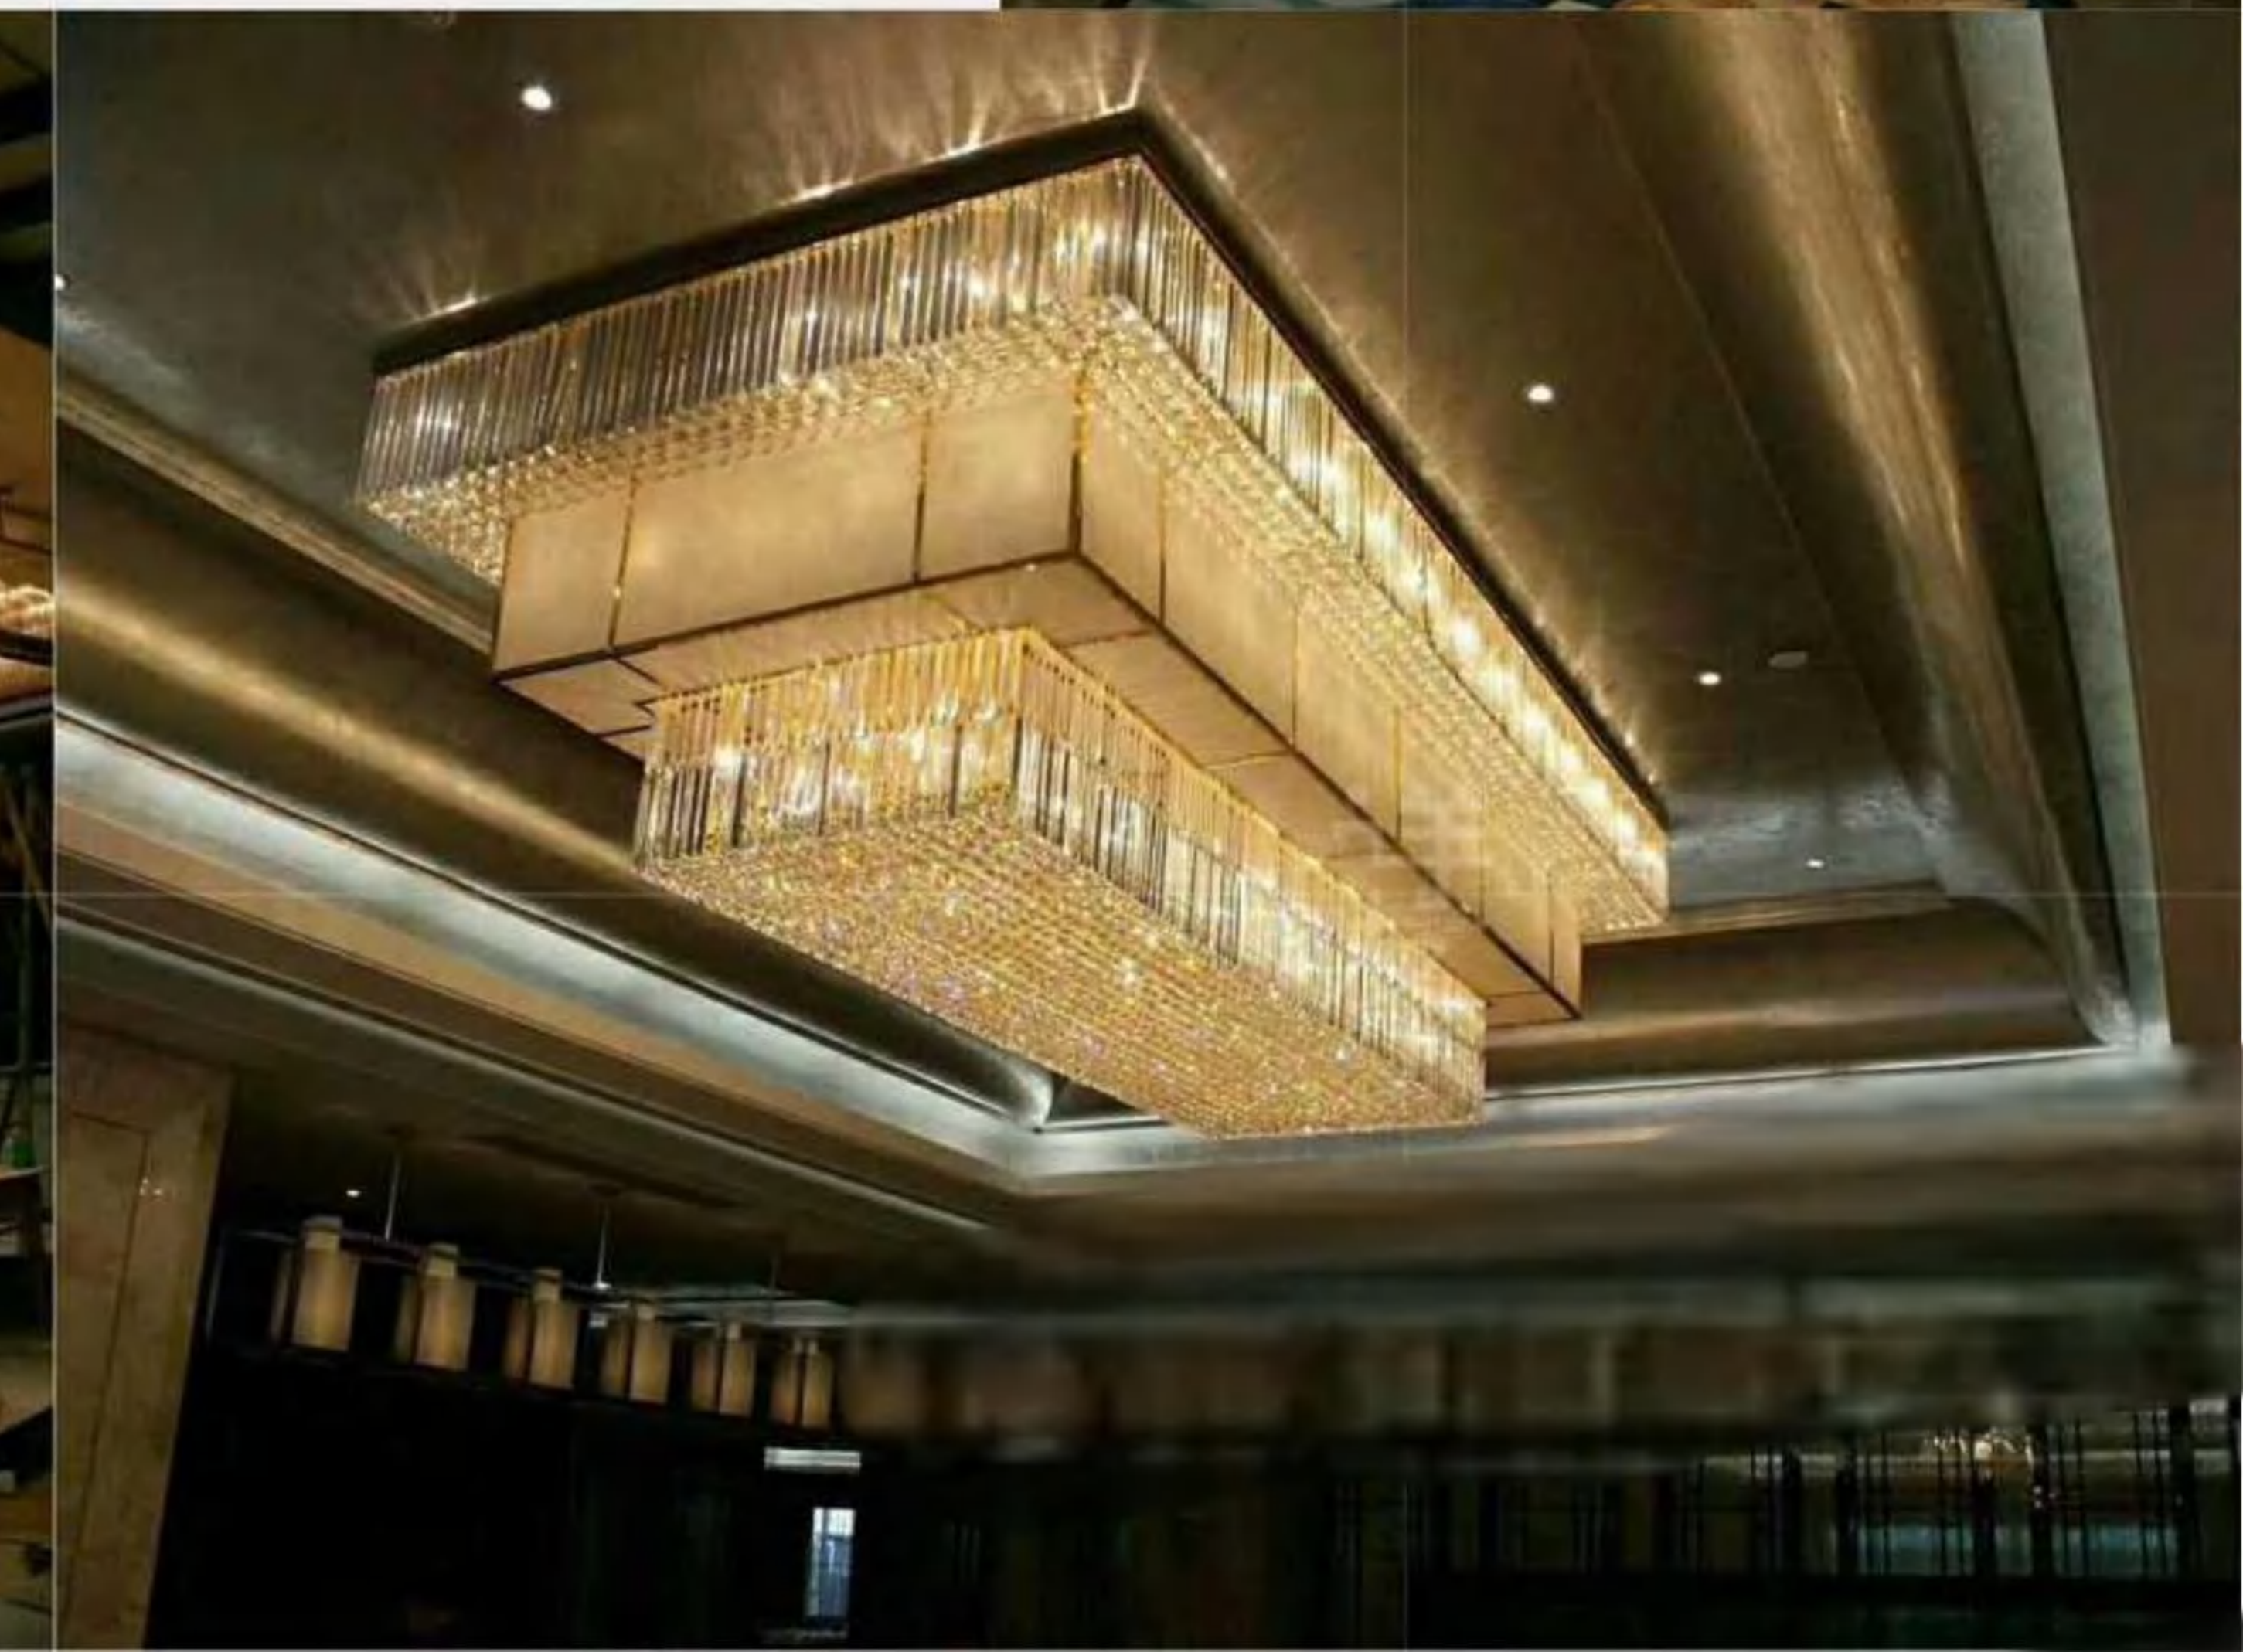

LIGHT CULTURE

在“暗”的物理和灯饰文化环境下的审美，粗糙原质的材料表面和长时间使用带来的损耗和光泽在这样的环境下能达到非常微妙的审美境界。

The aesthetics in the "dark" physical and cultural environment, the rough surface of the material and the loss and luster brought about by long-term use can achieve a very subtle aesthetic realm in such an environment.