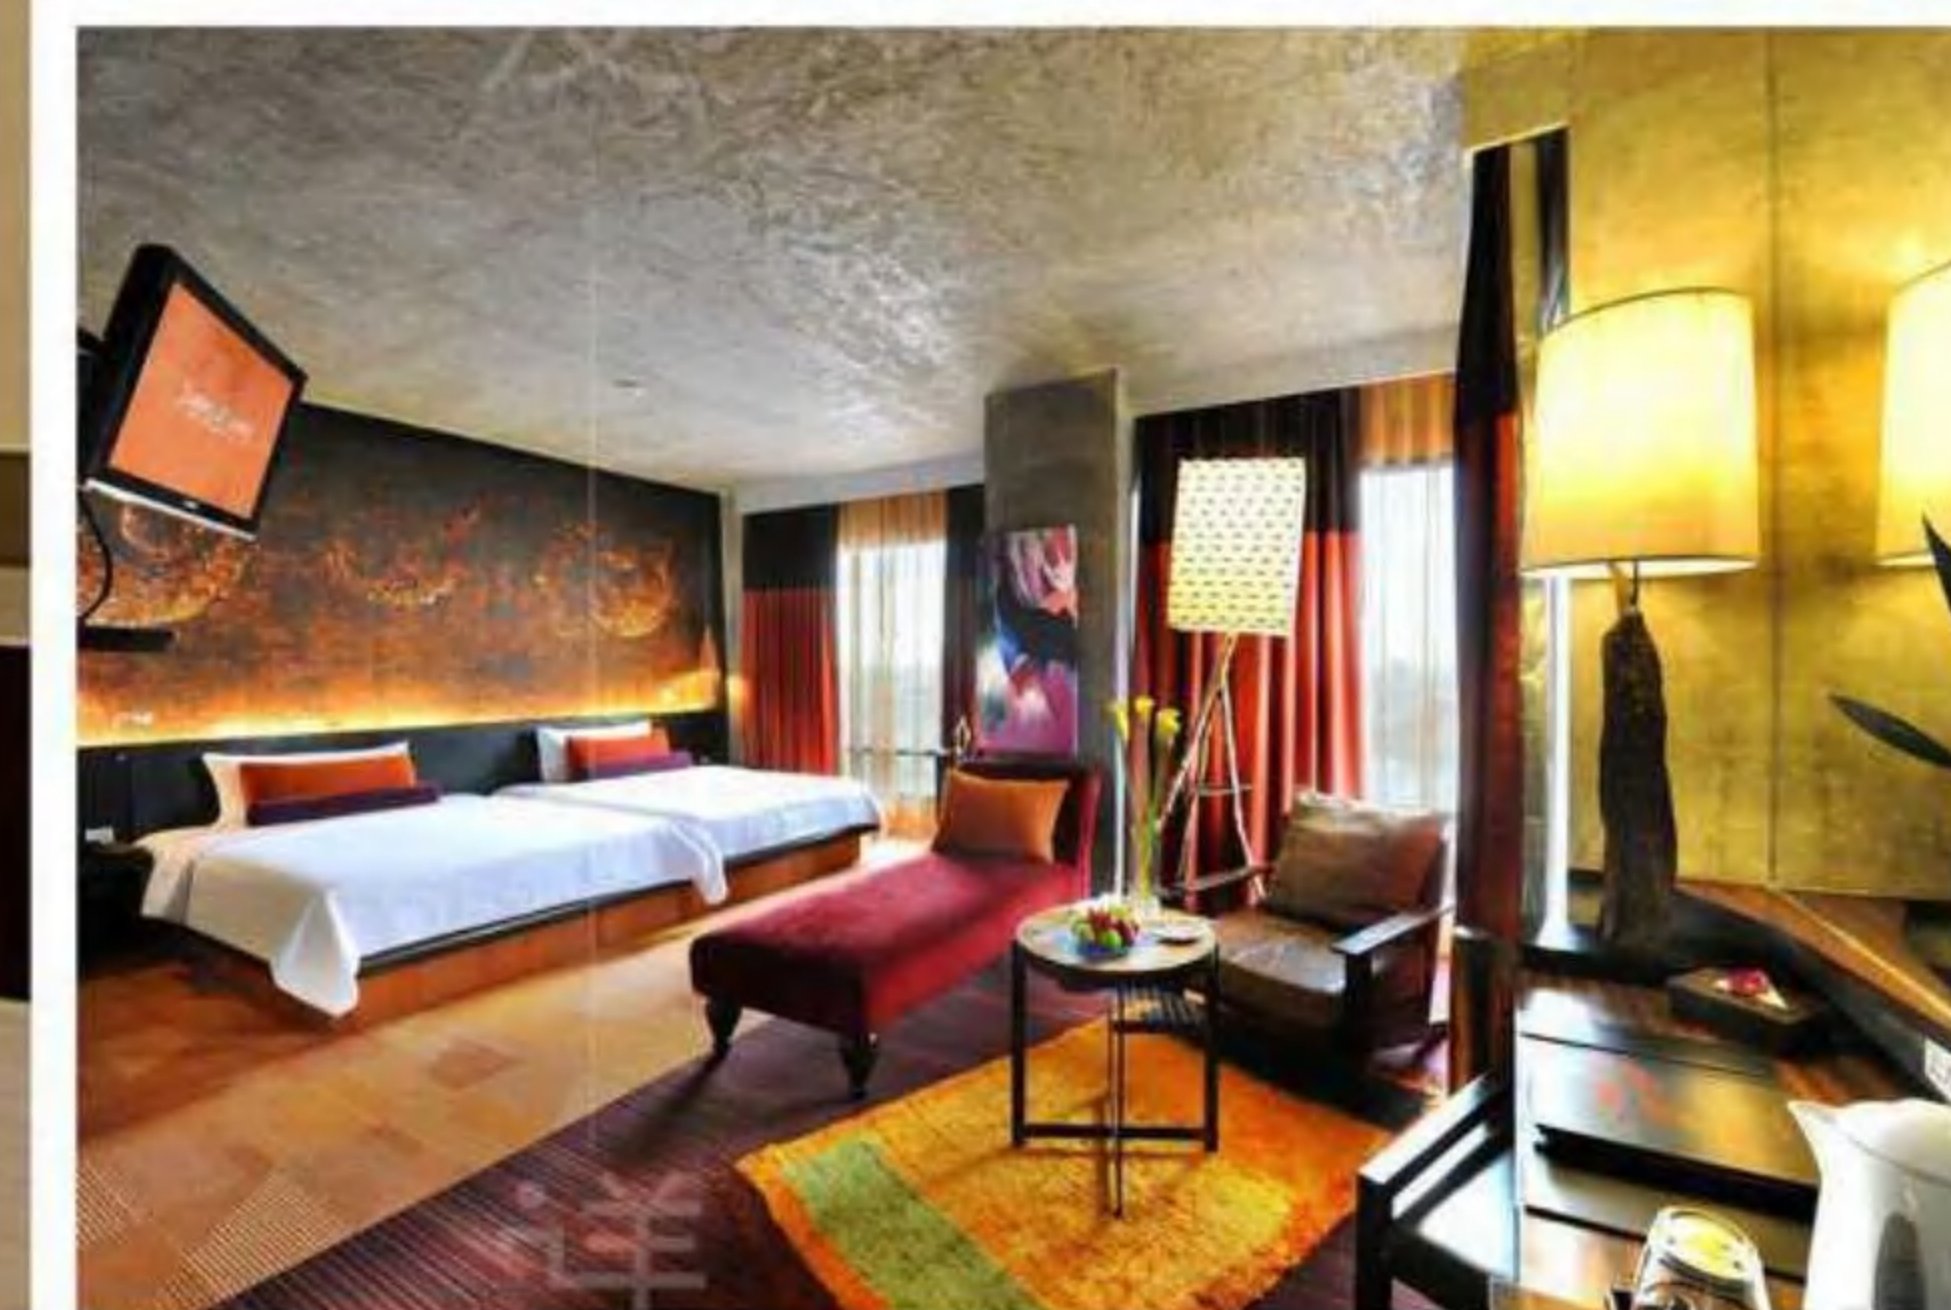

在远离现在生活的远航之中，经历不断变化的天光海景与视野，能够在令人惊叹的室内空间凭借灯具再度回归

In the distant voyage away from the present life, experience the ever-changing seascape and vision of the sky, able to return to the fascinating indoor space with the lamps