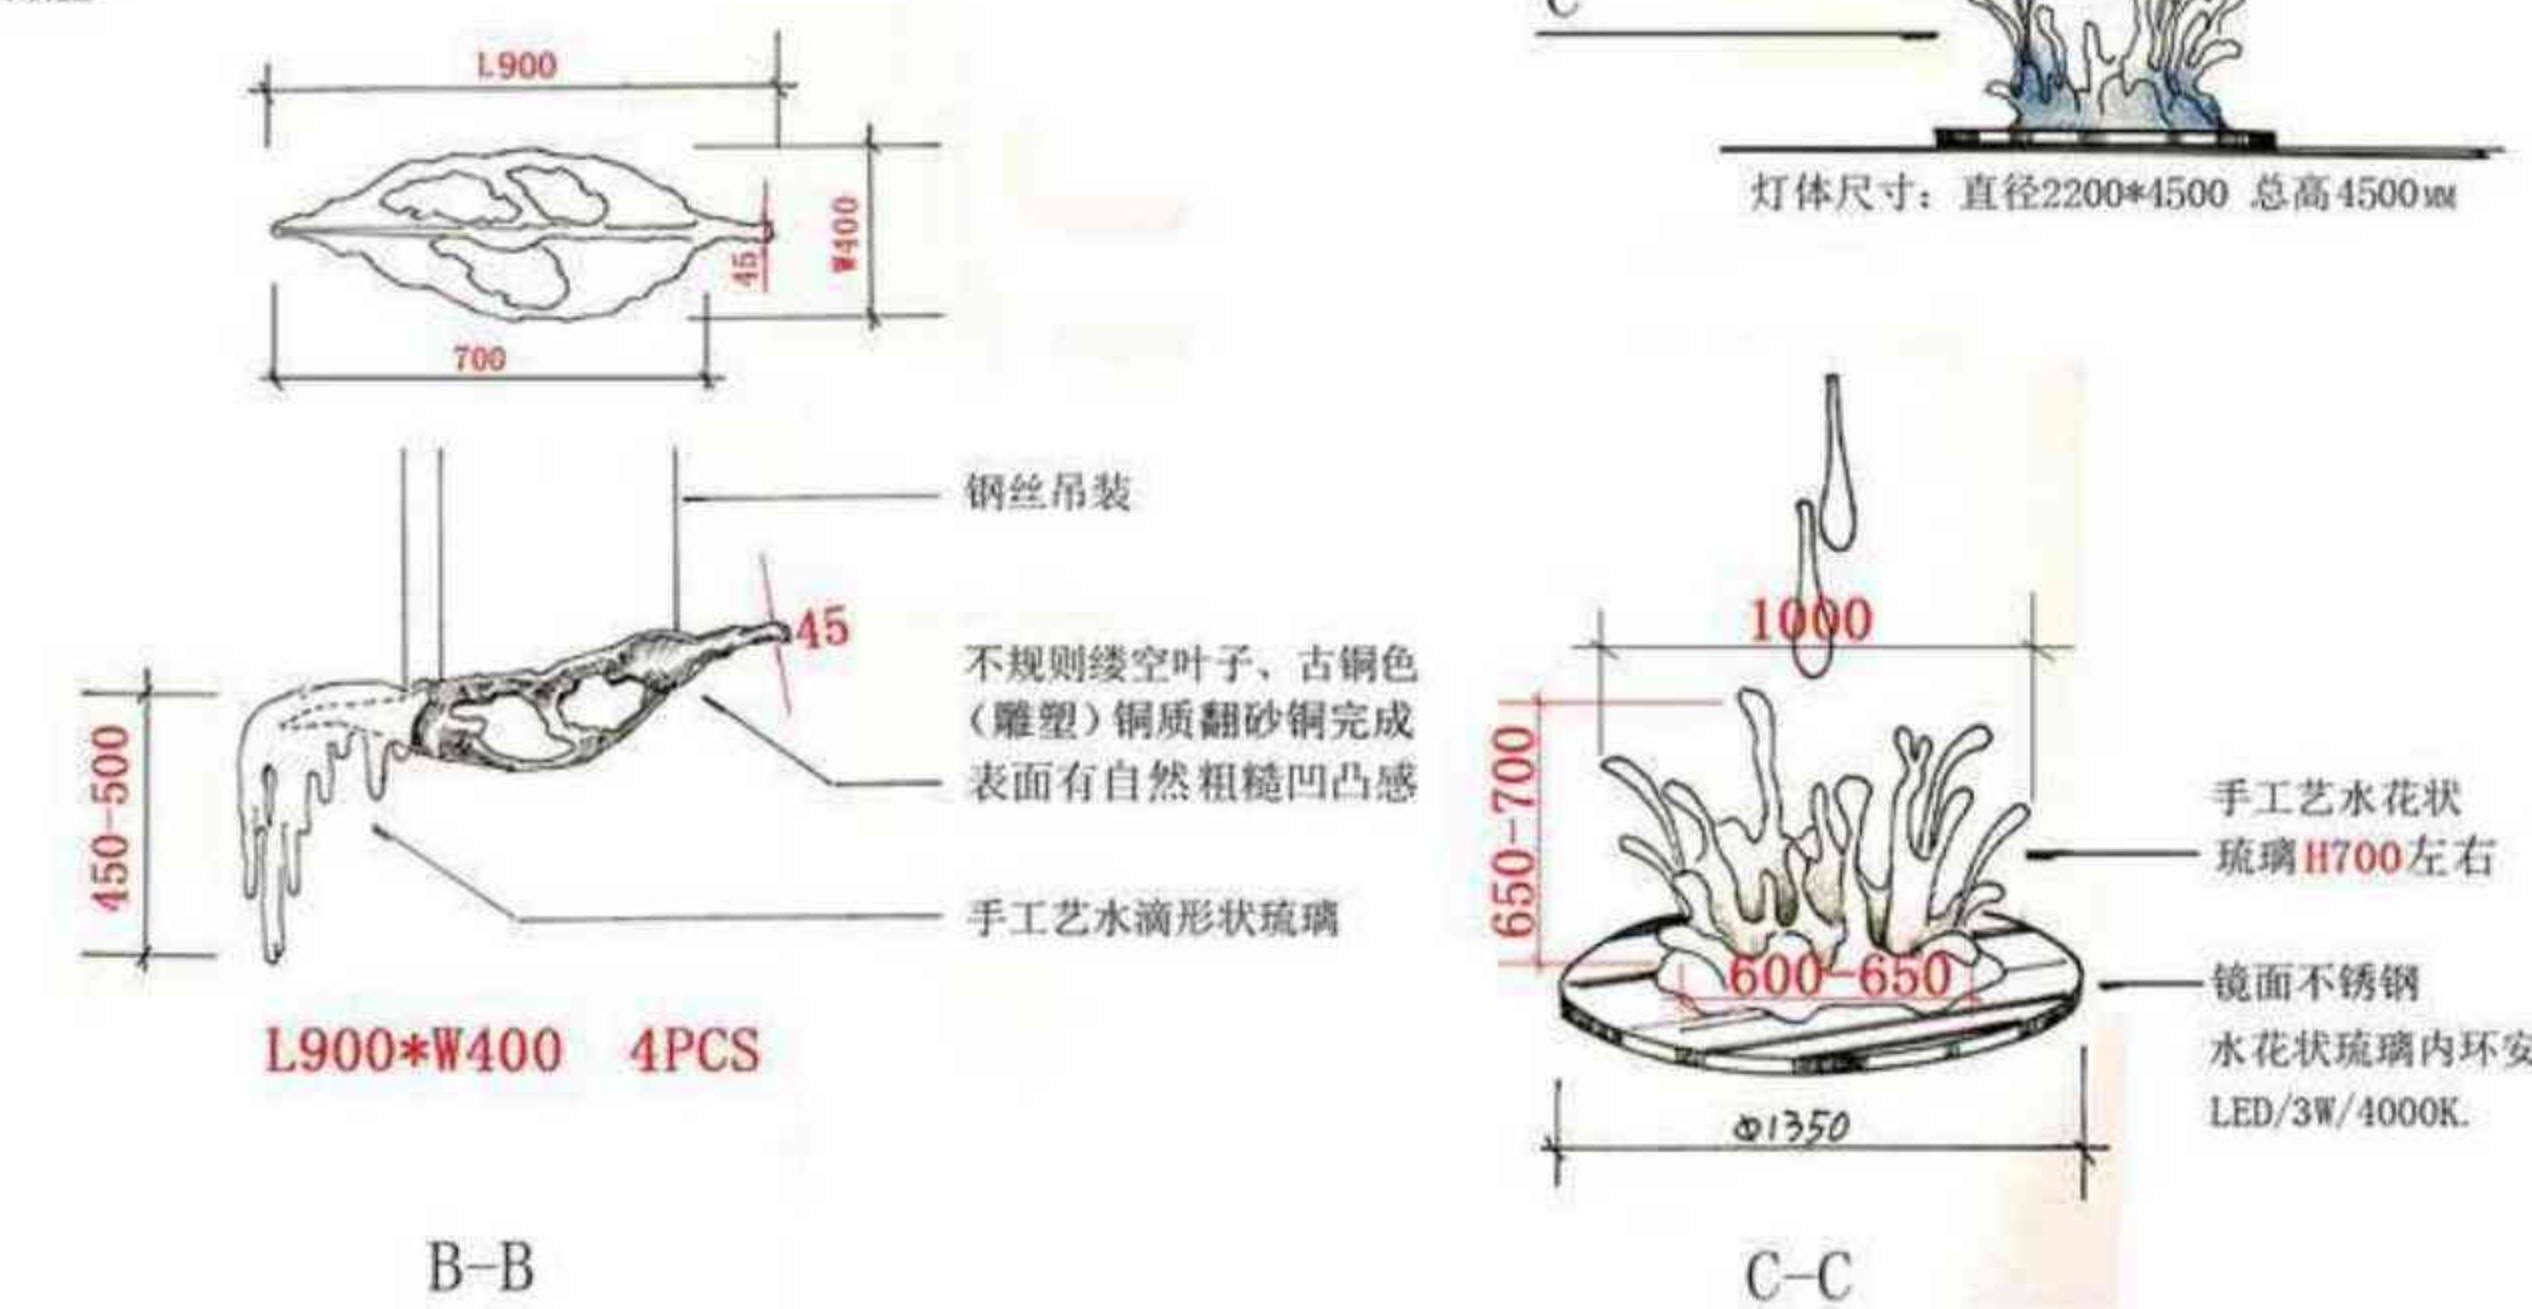

8
产品包装
PRODUCT PACKAGING

研发设计

R & D

随手一挥的画面，围绕它的艺术灯具的痕迹，画面看似凌乱，用笔梳筒，灯具又如涂鸦，但意向性就在身边。

With a wave of pictures, the traces of the art lamps around it, the picture looks messy, the brush is simple, the lamps are like graffiti, but the intention is right.