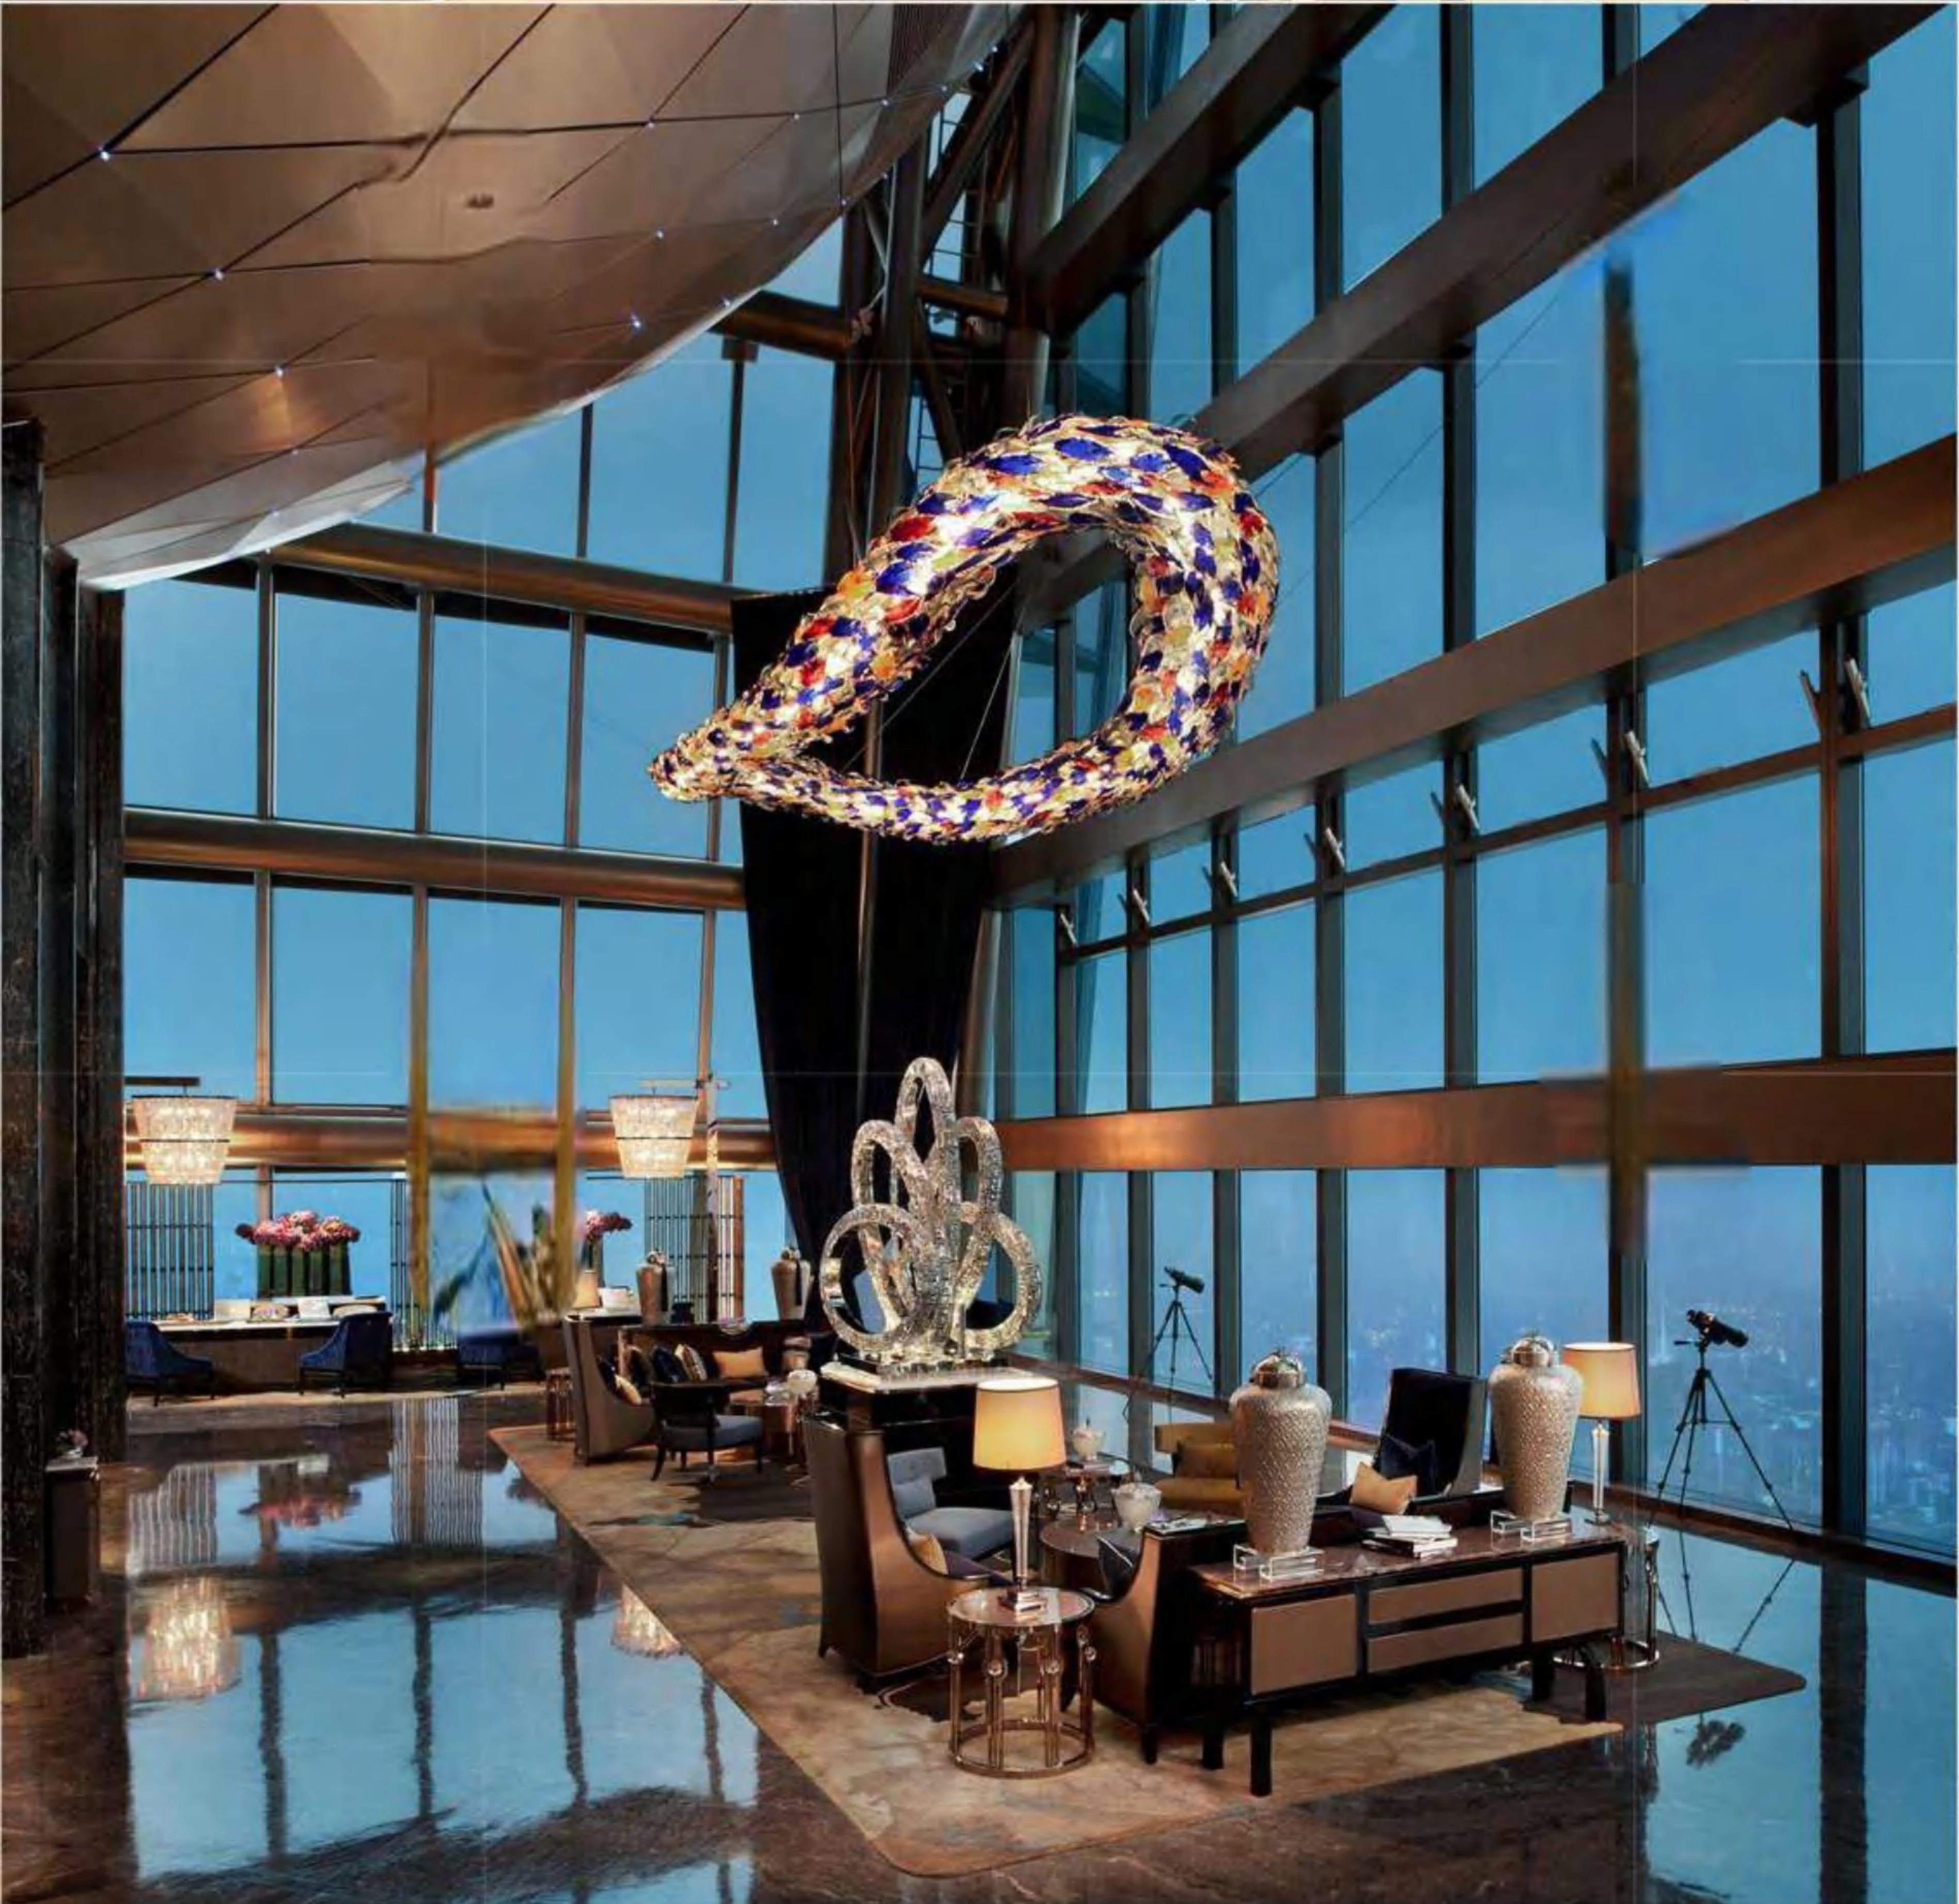

用设计的创新力量在固有架构下，
去撬动一种新的灯具空间感知！
Applying innovative design power to the inherent structure,
Inspire new sense of lighting space!

大腕

Representative of non-standard engineering lamps
Big Shot's ...

用设计的创新力量在固有架构下，
去撬动一种新的灯具空间感知！
Applying innovative design power to the inherent structure,
Inspire new sense of lighting space!