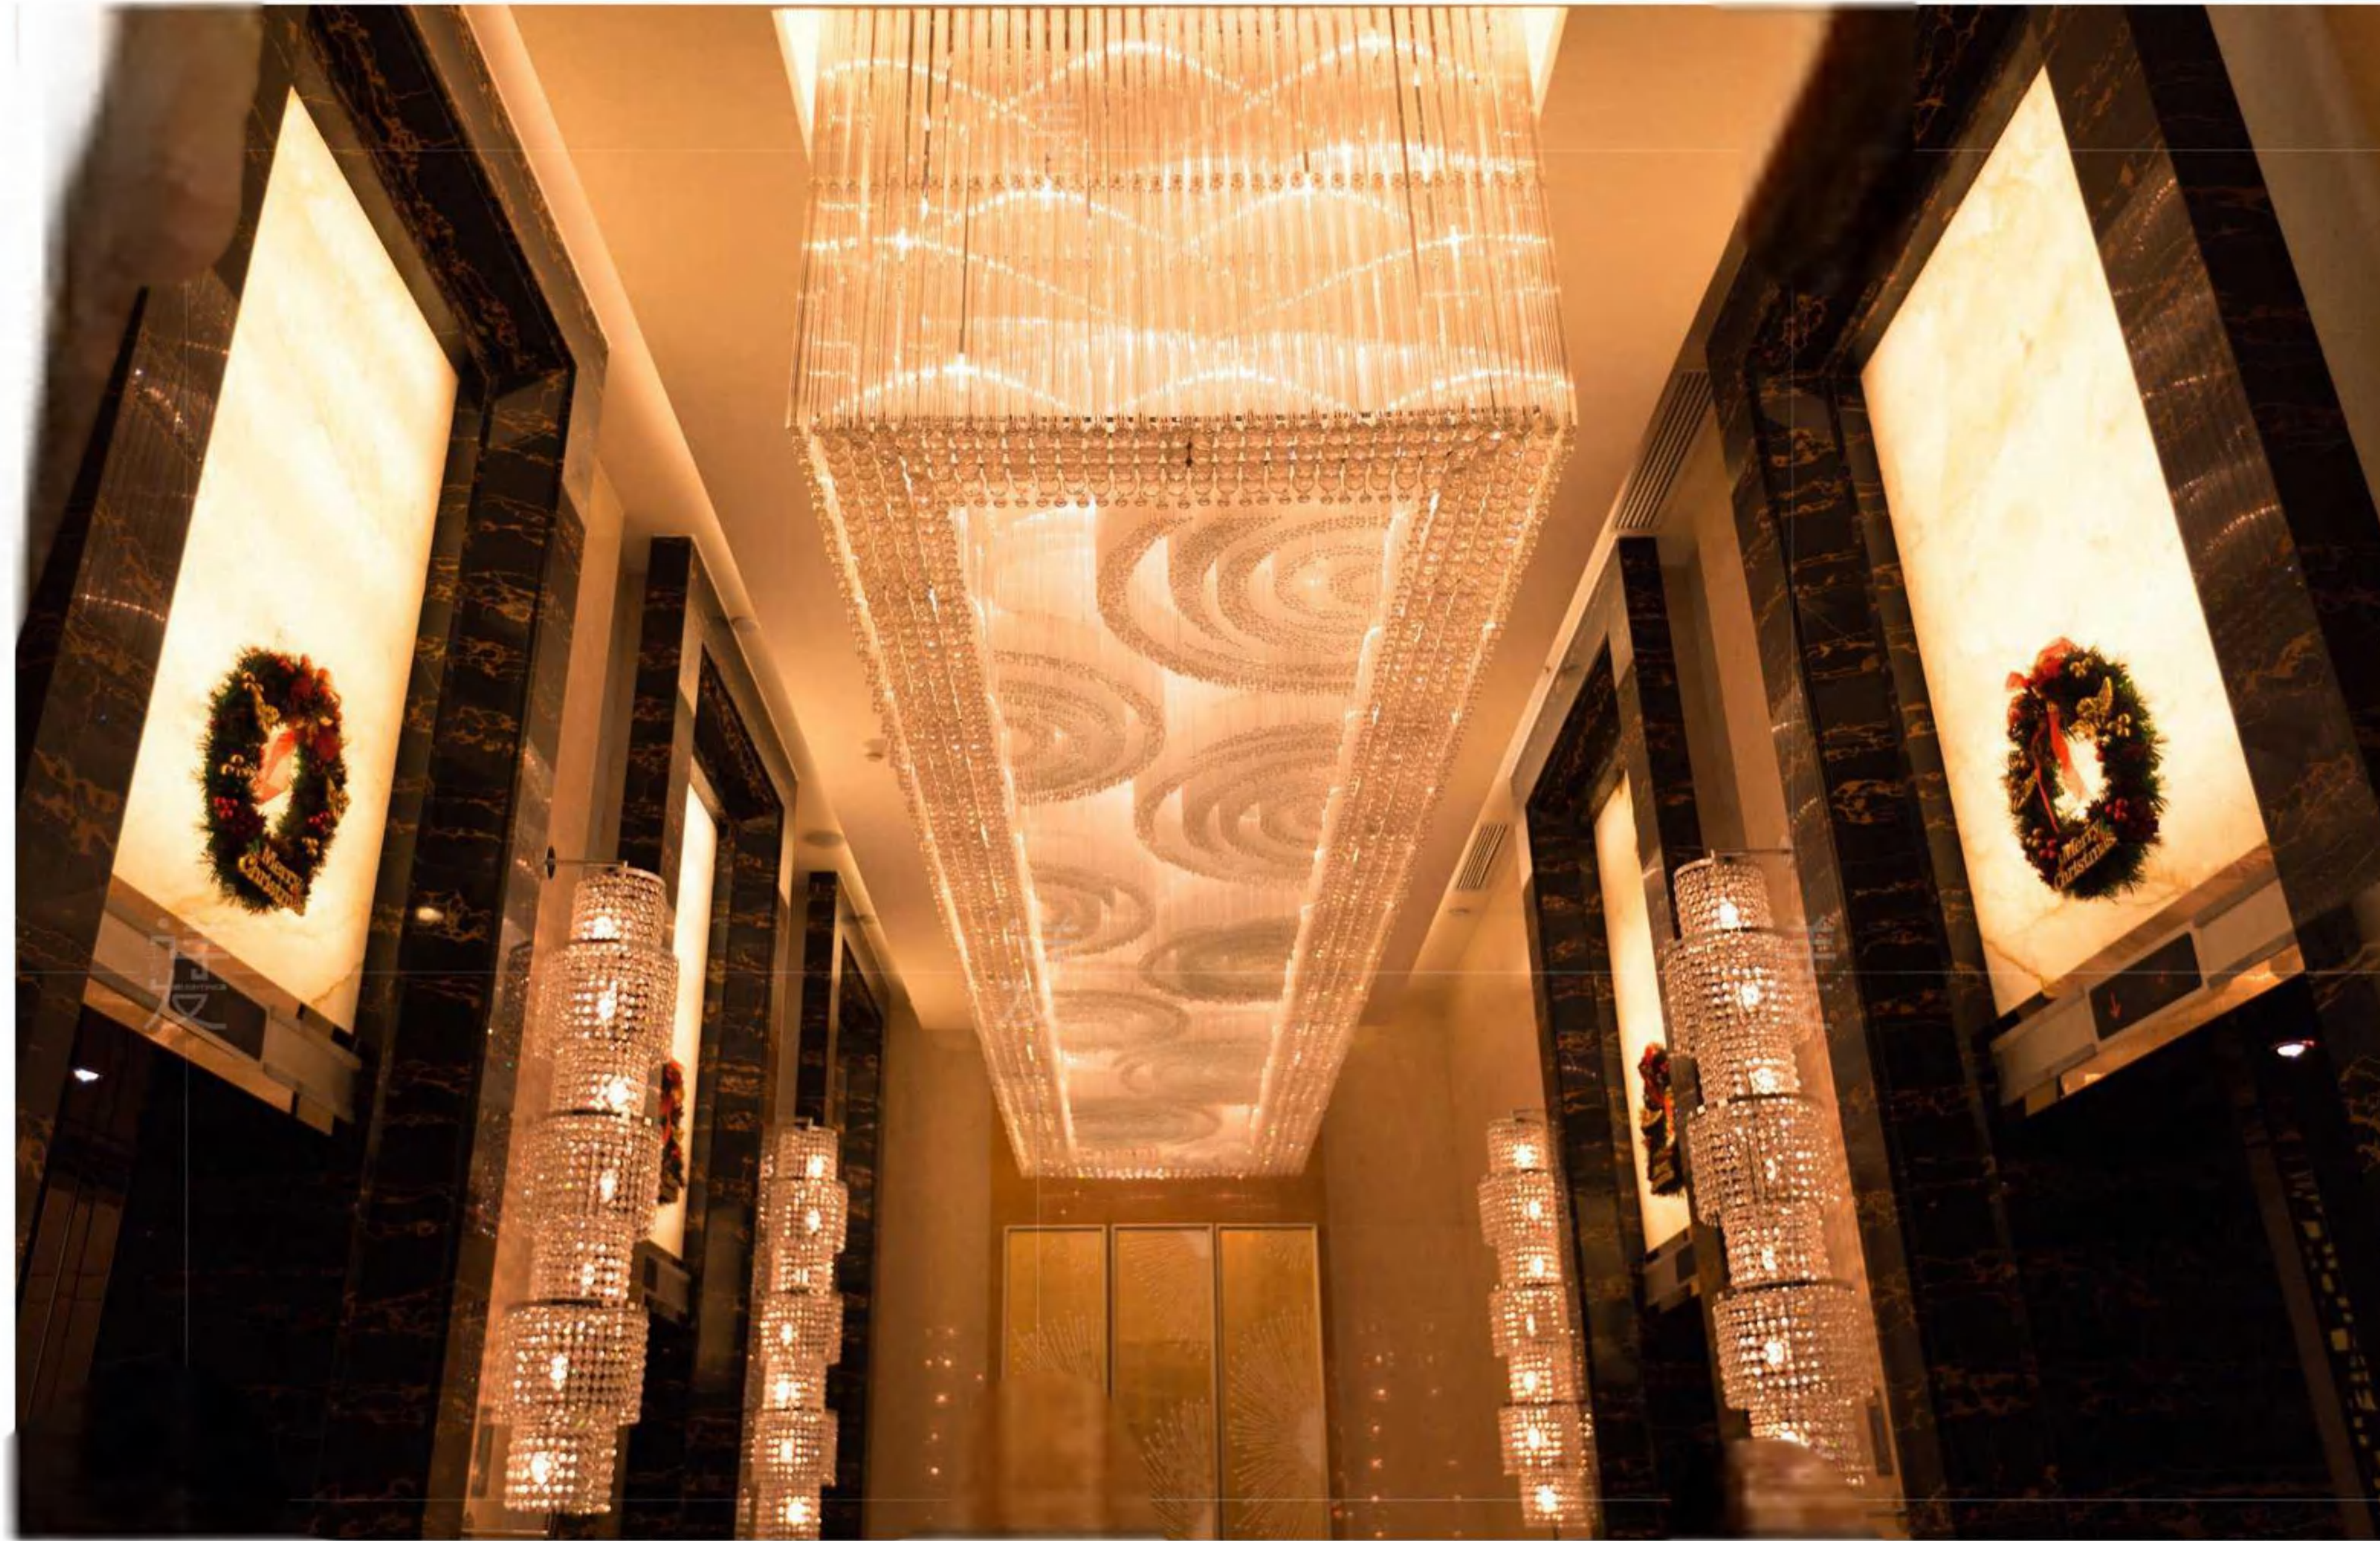

SIMPLE & LUXURIOUS

灯饰通过灯光的明暗、隐现、角度、强弱等有节奏的控制，充分发挥灯光的光辉和色彩的作用，采用透射、反射、折射等多种手段，创造温馨柔和、宁静幽雅、怡情浪漫、光辉灿烂、富丽堂皇、欢乐喜庆、节奏明快、神秘莫测、扑朔迷离等艺术情调气氛，为环境增添了丰富多彩的情趣。

Detailed lighting through the light, dark, faint, angle, Rhythmic control such as strength and weakness, Give full play to the brilliance and color of the lights, Using various means such as transmission, reflection, and refraction. Create warm, soft, quiet and elegant Romantic, glorious, magnificent, joyful and festive. The rhythm is bright, mysterious, confusing and so on, Add a variety of fun to the environment.