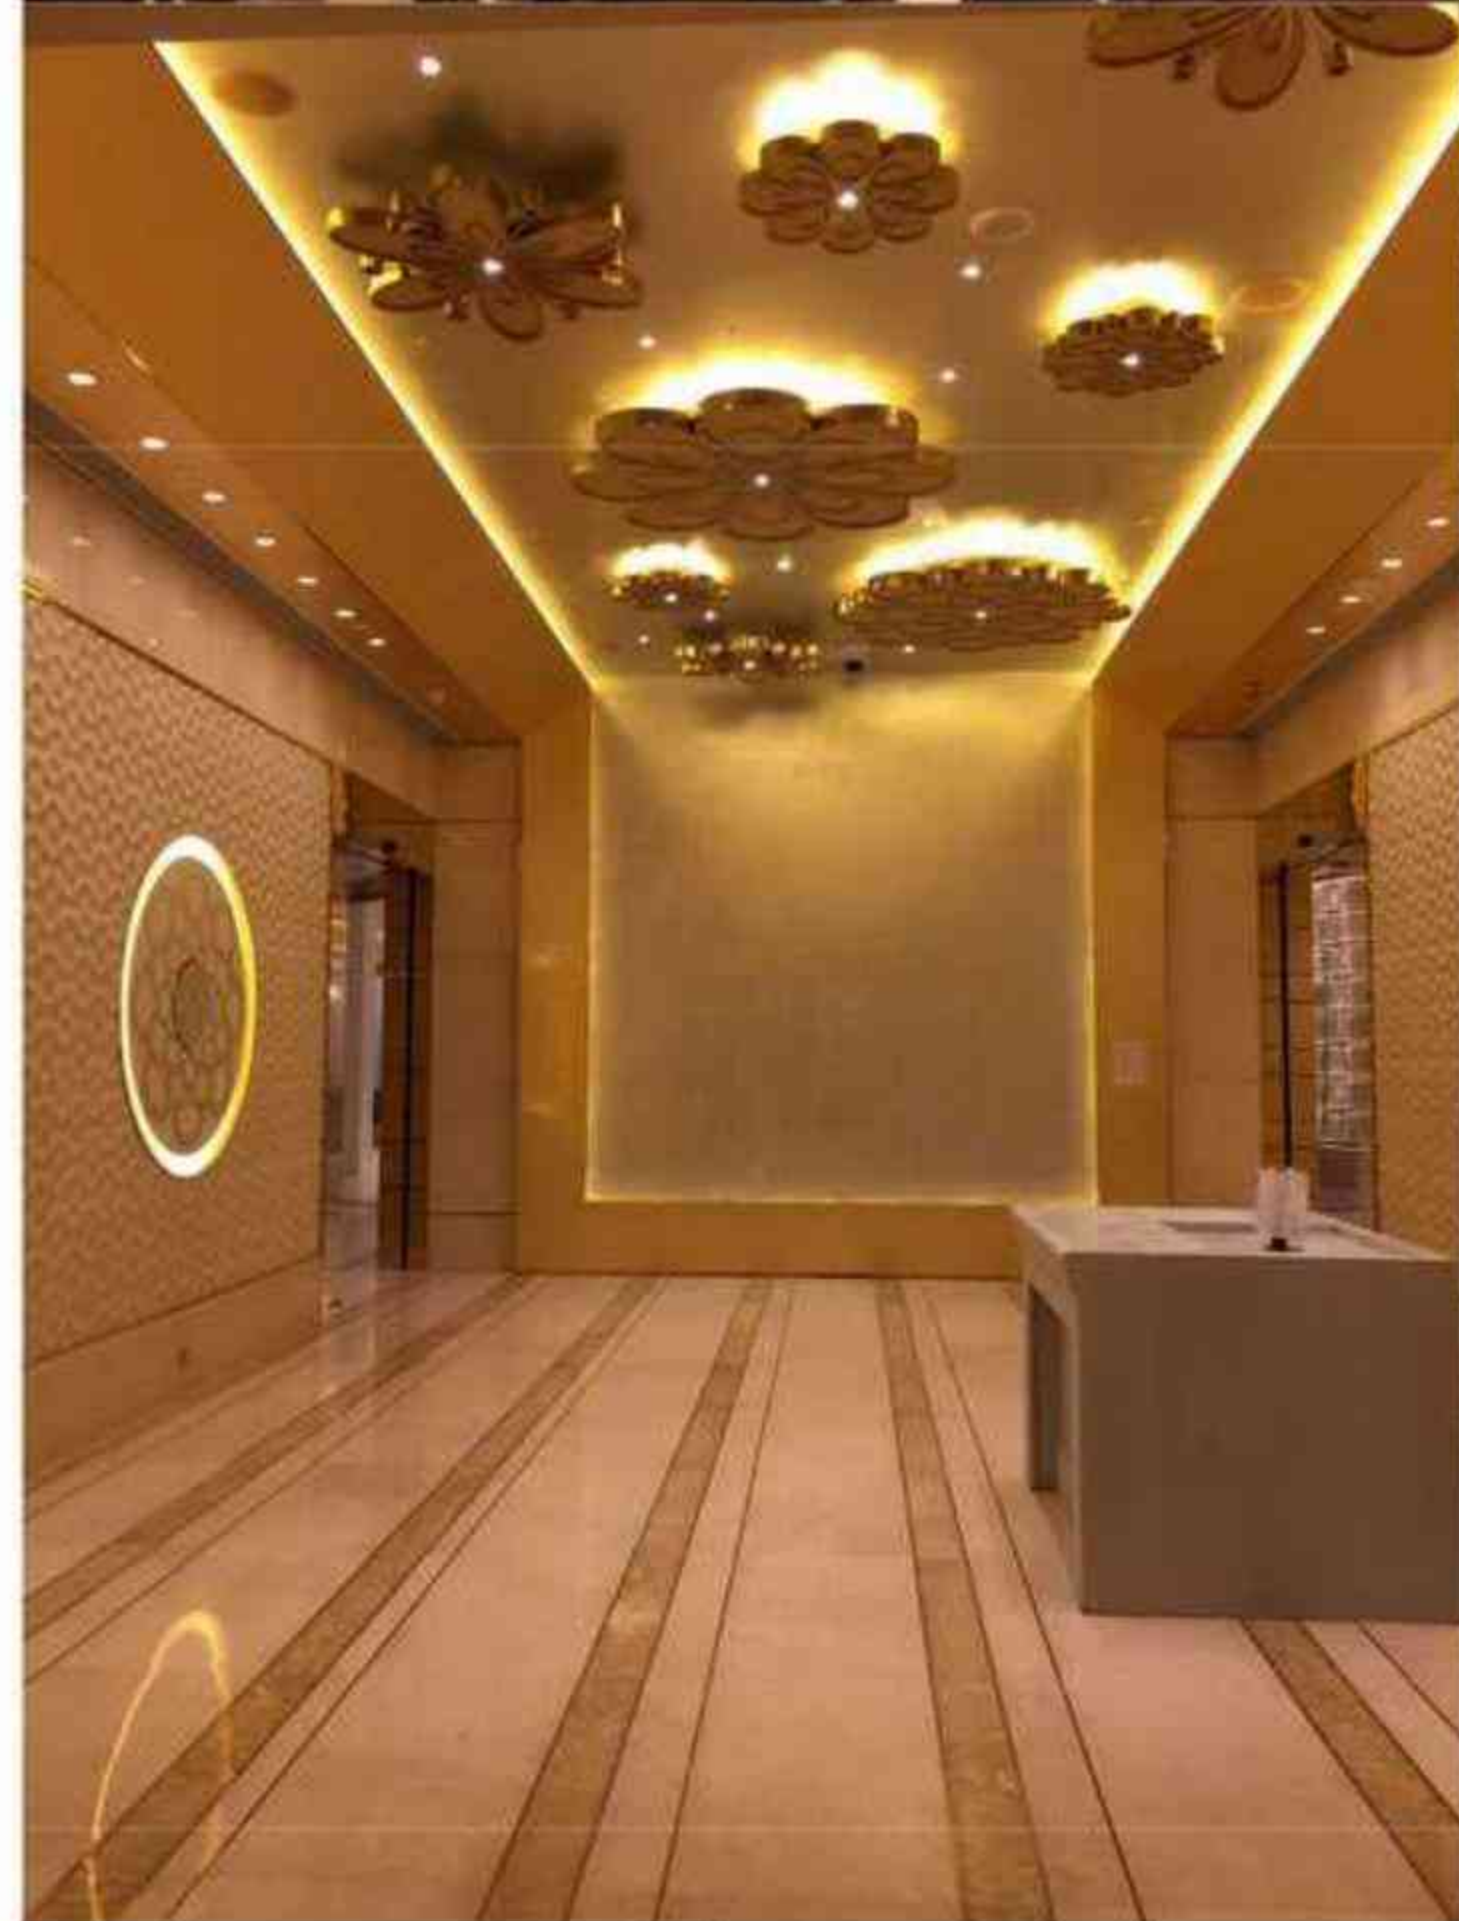

灯光设计艺术
已渐成为一种时尚艺术
它创造出令人窒息的视觉
艺术氛围，给人身心以无
比的震撼和享受