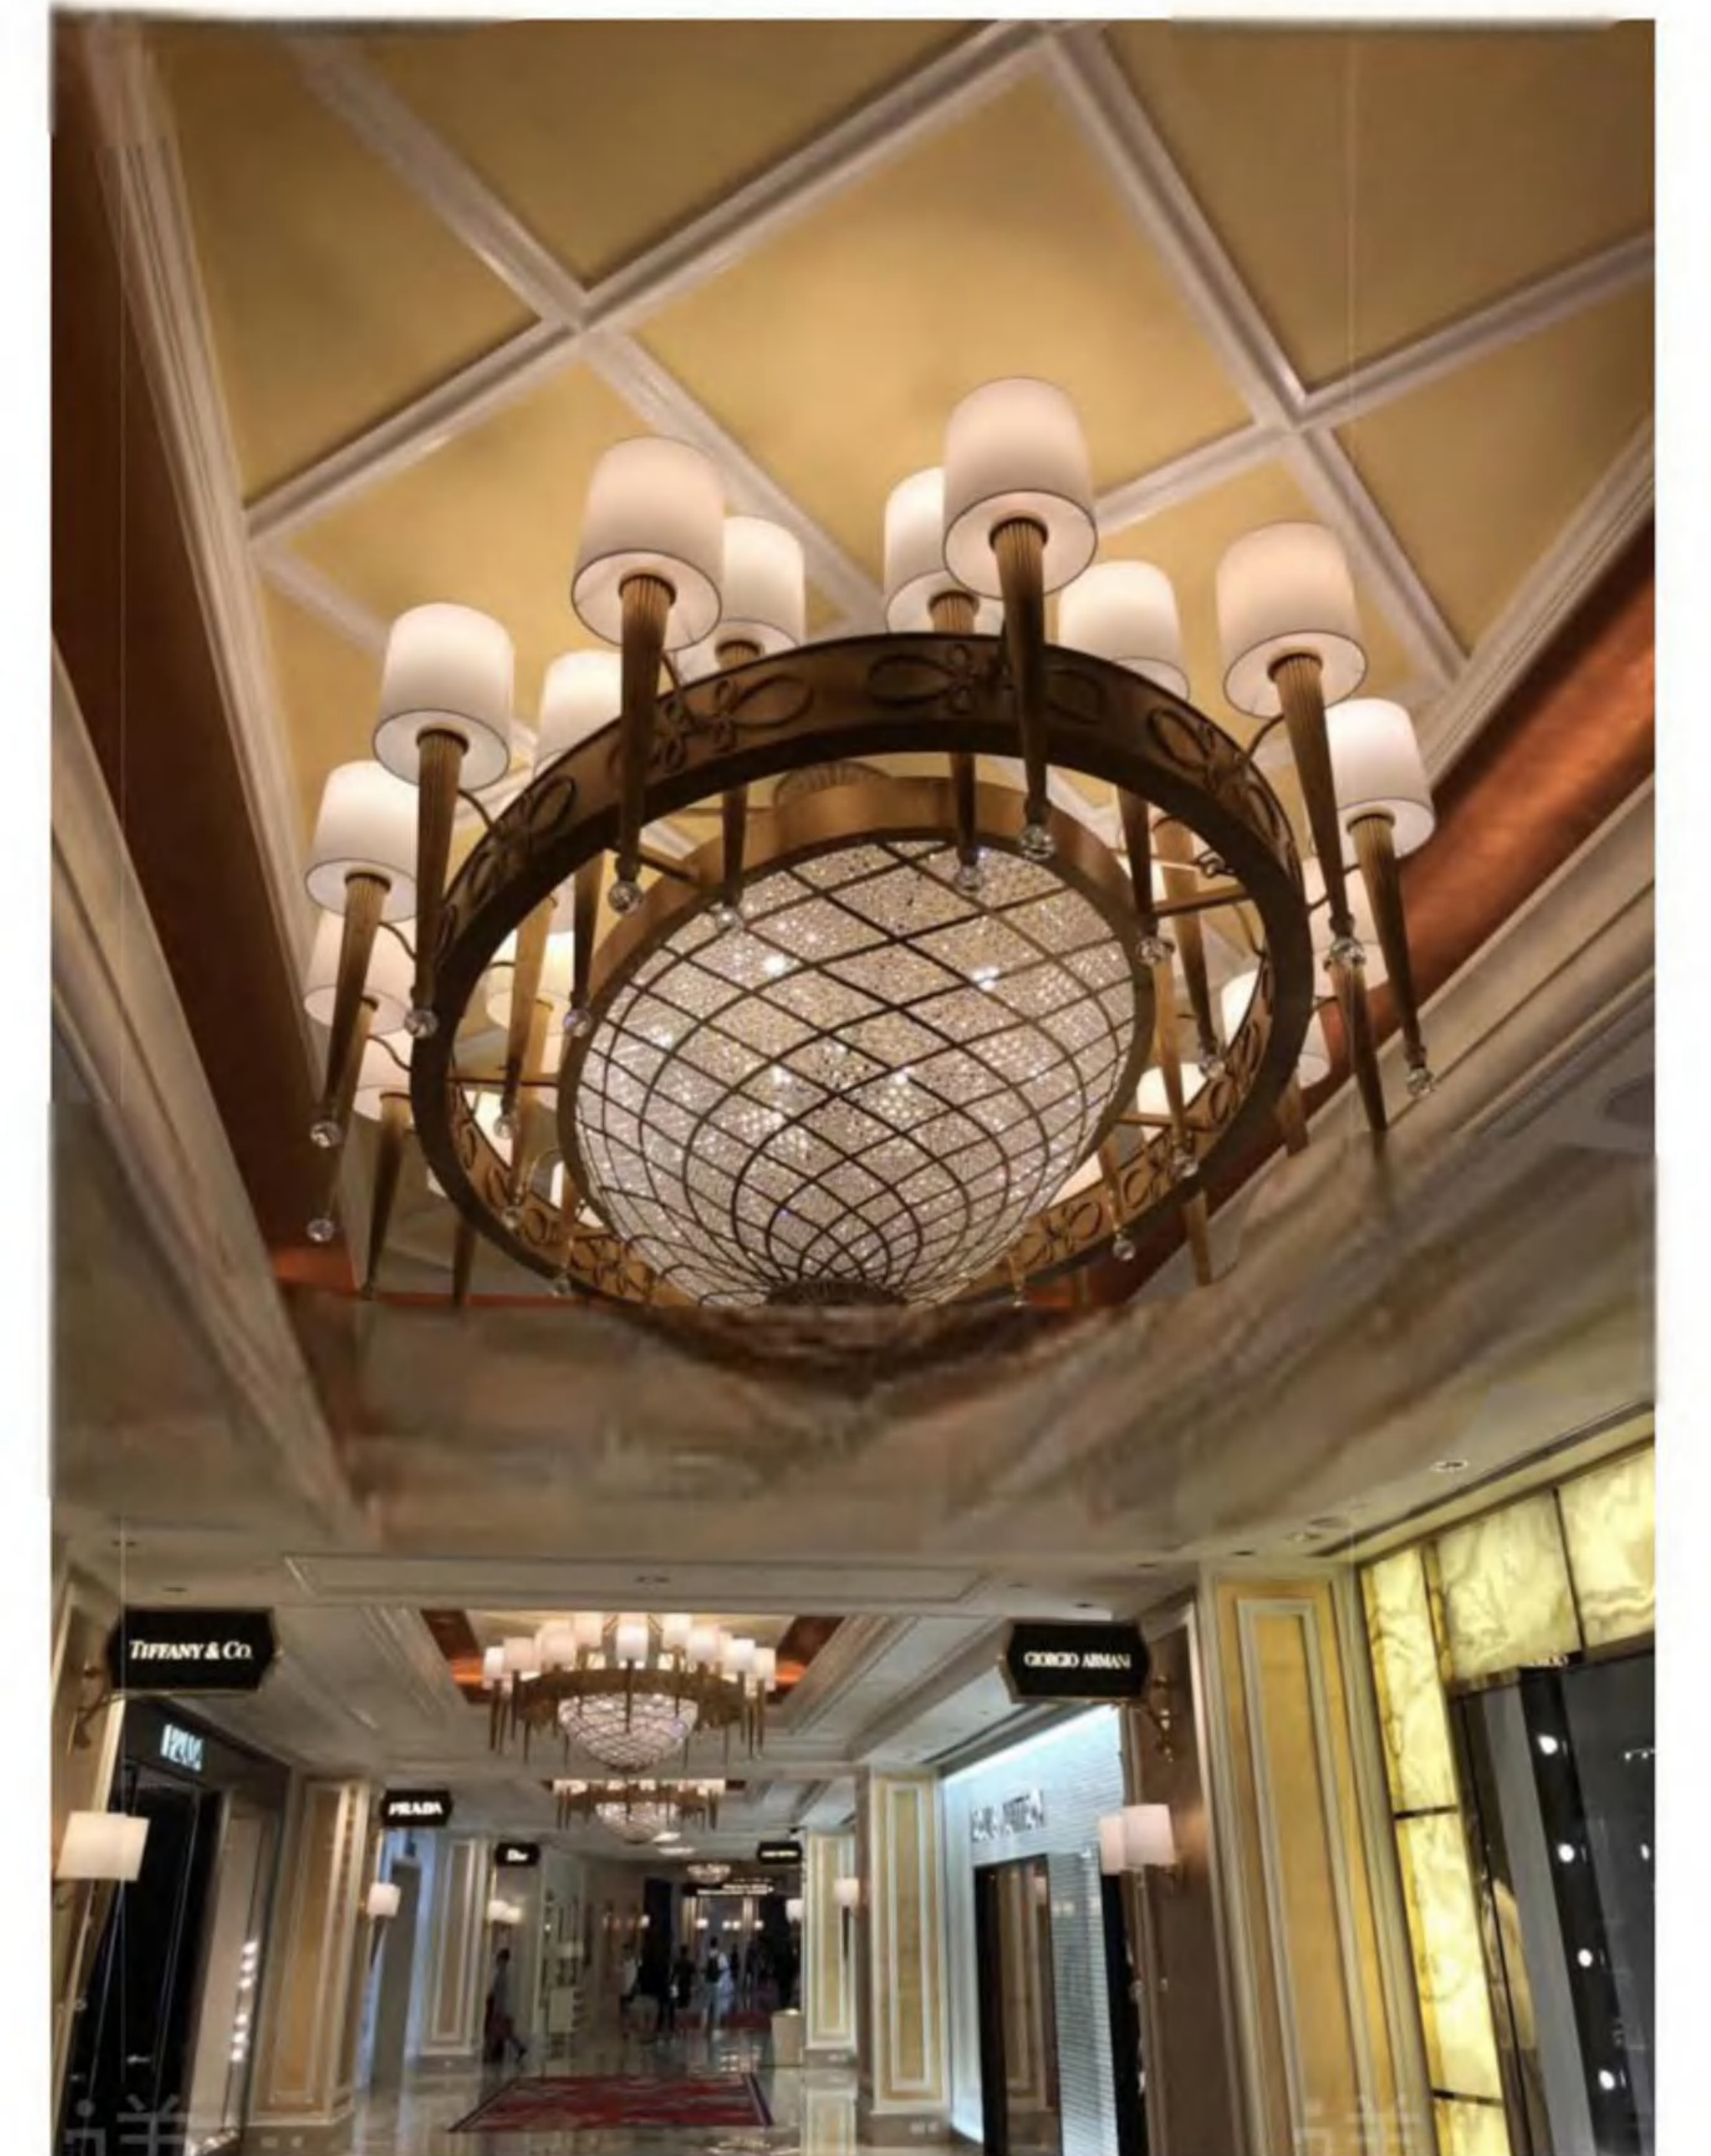

用设计的创新力量在固有架构下，
去撬动一种新的灯具空间感知！
Applying innovative design power to the inherent structure,
inspire new sense of lighting space!