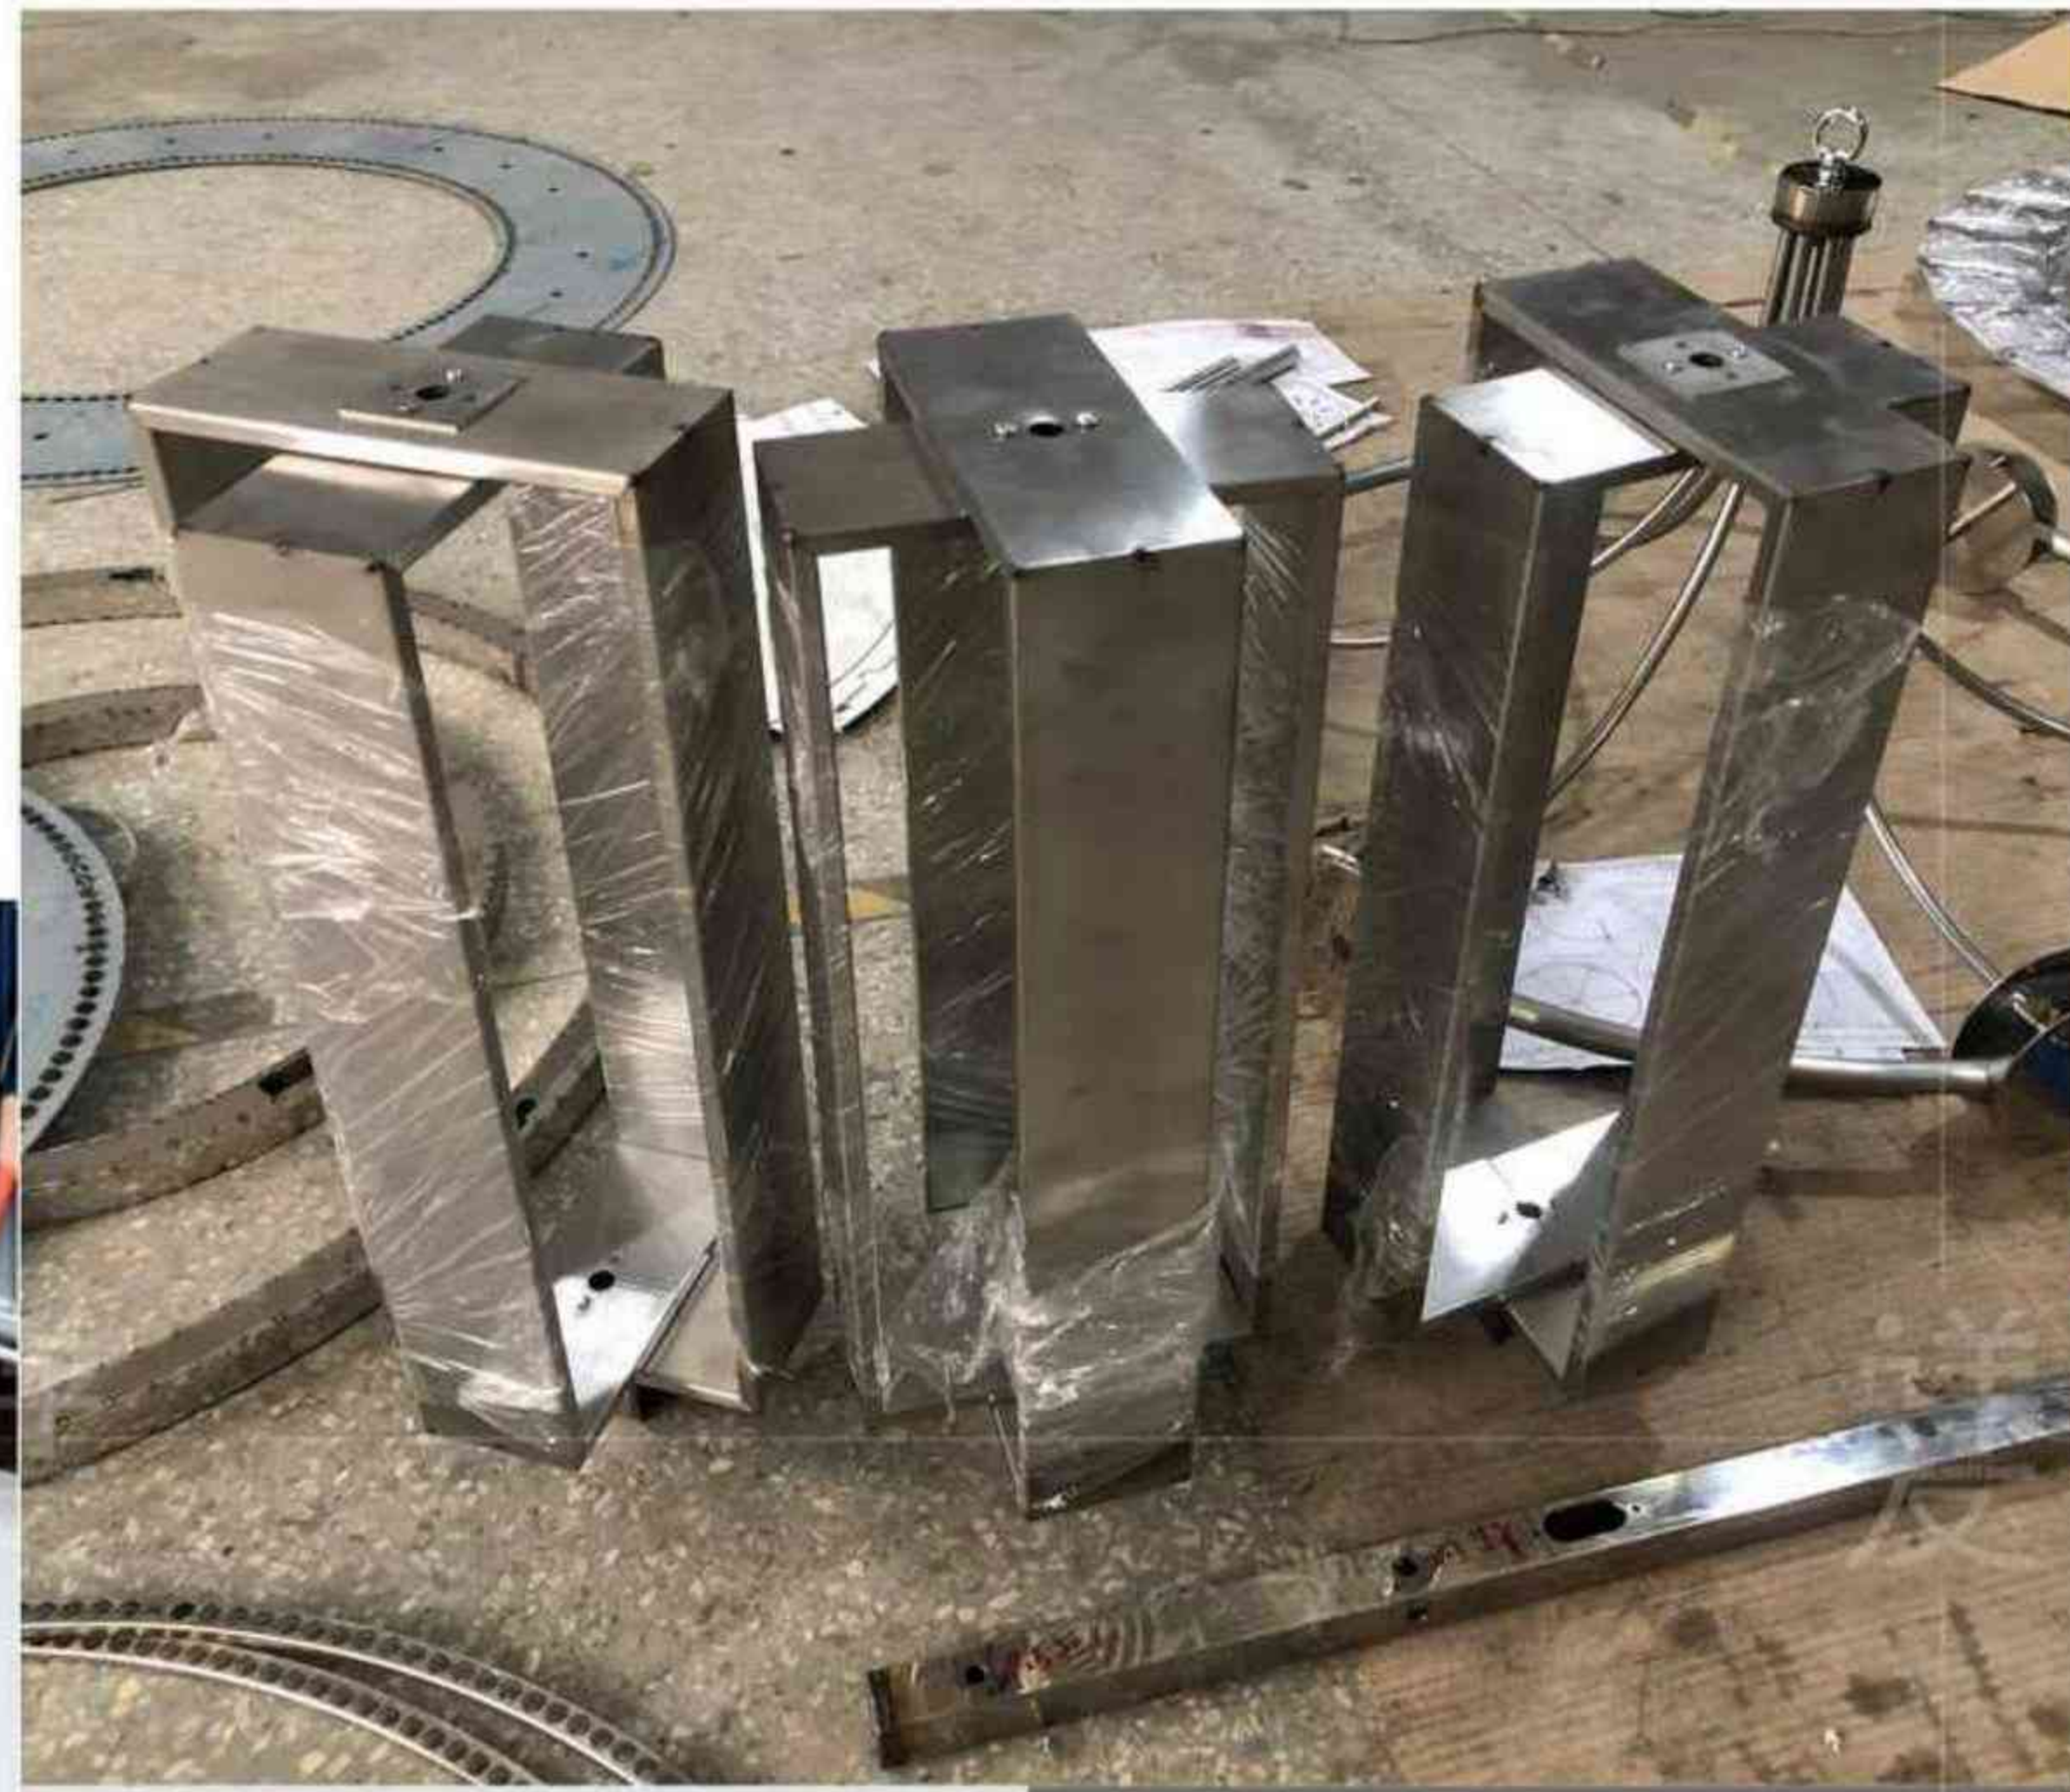

5
品质检核
QUALITY CHECK