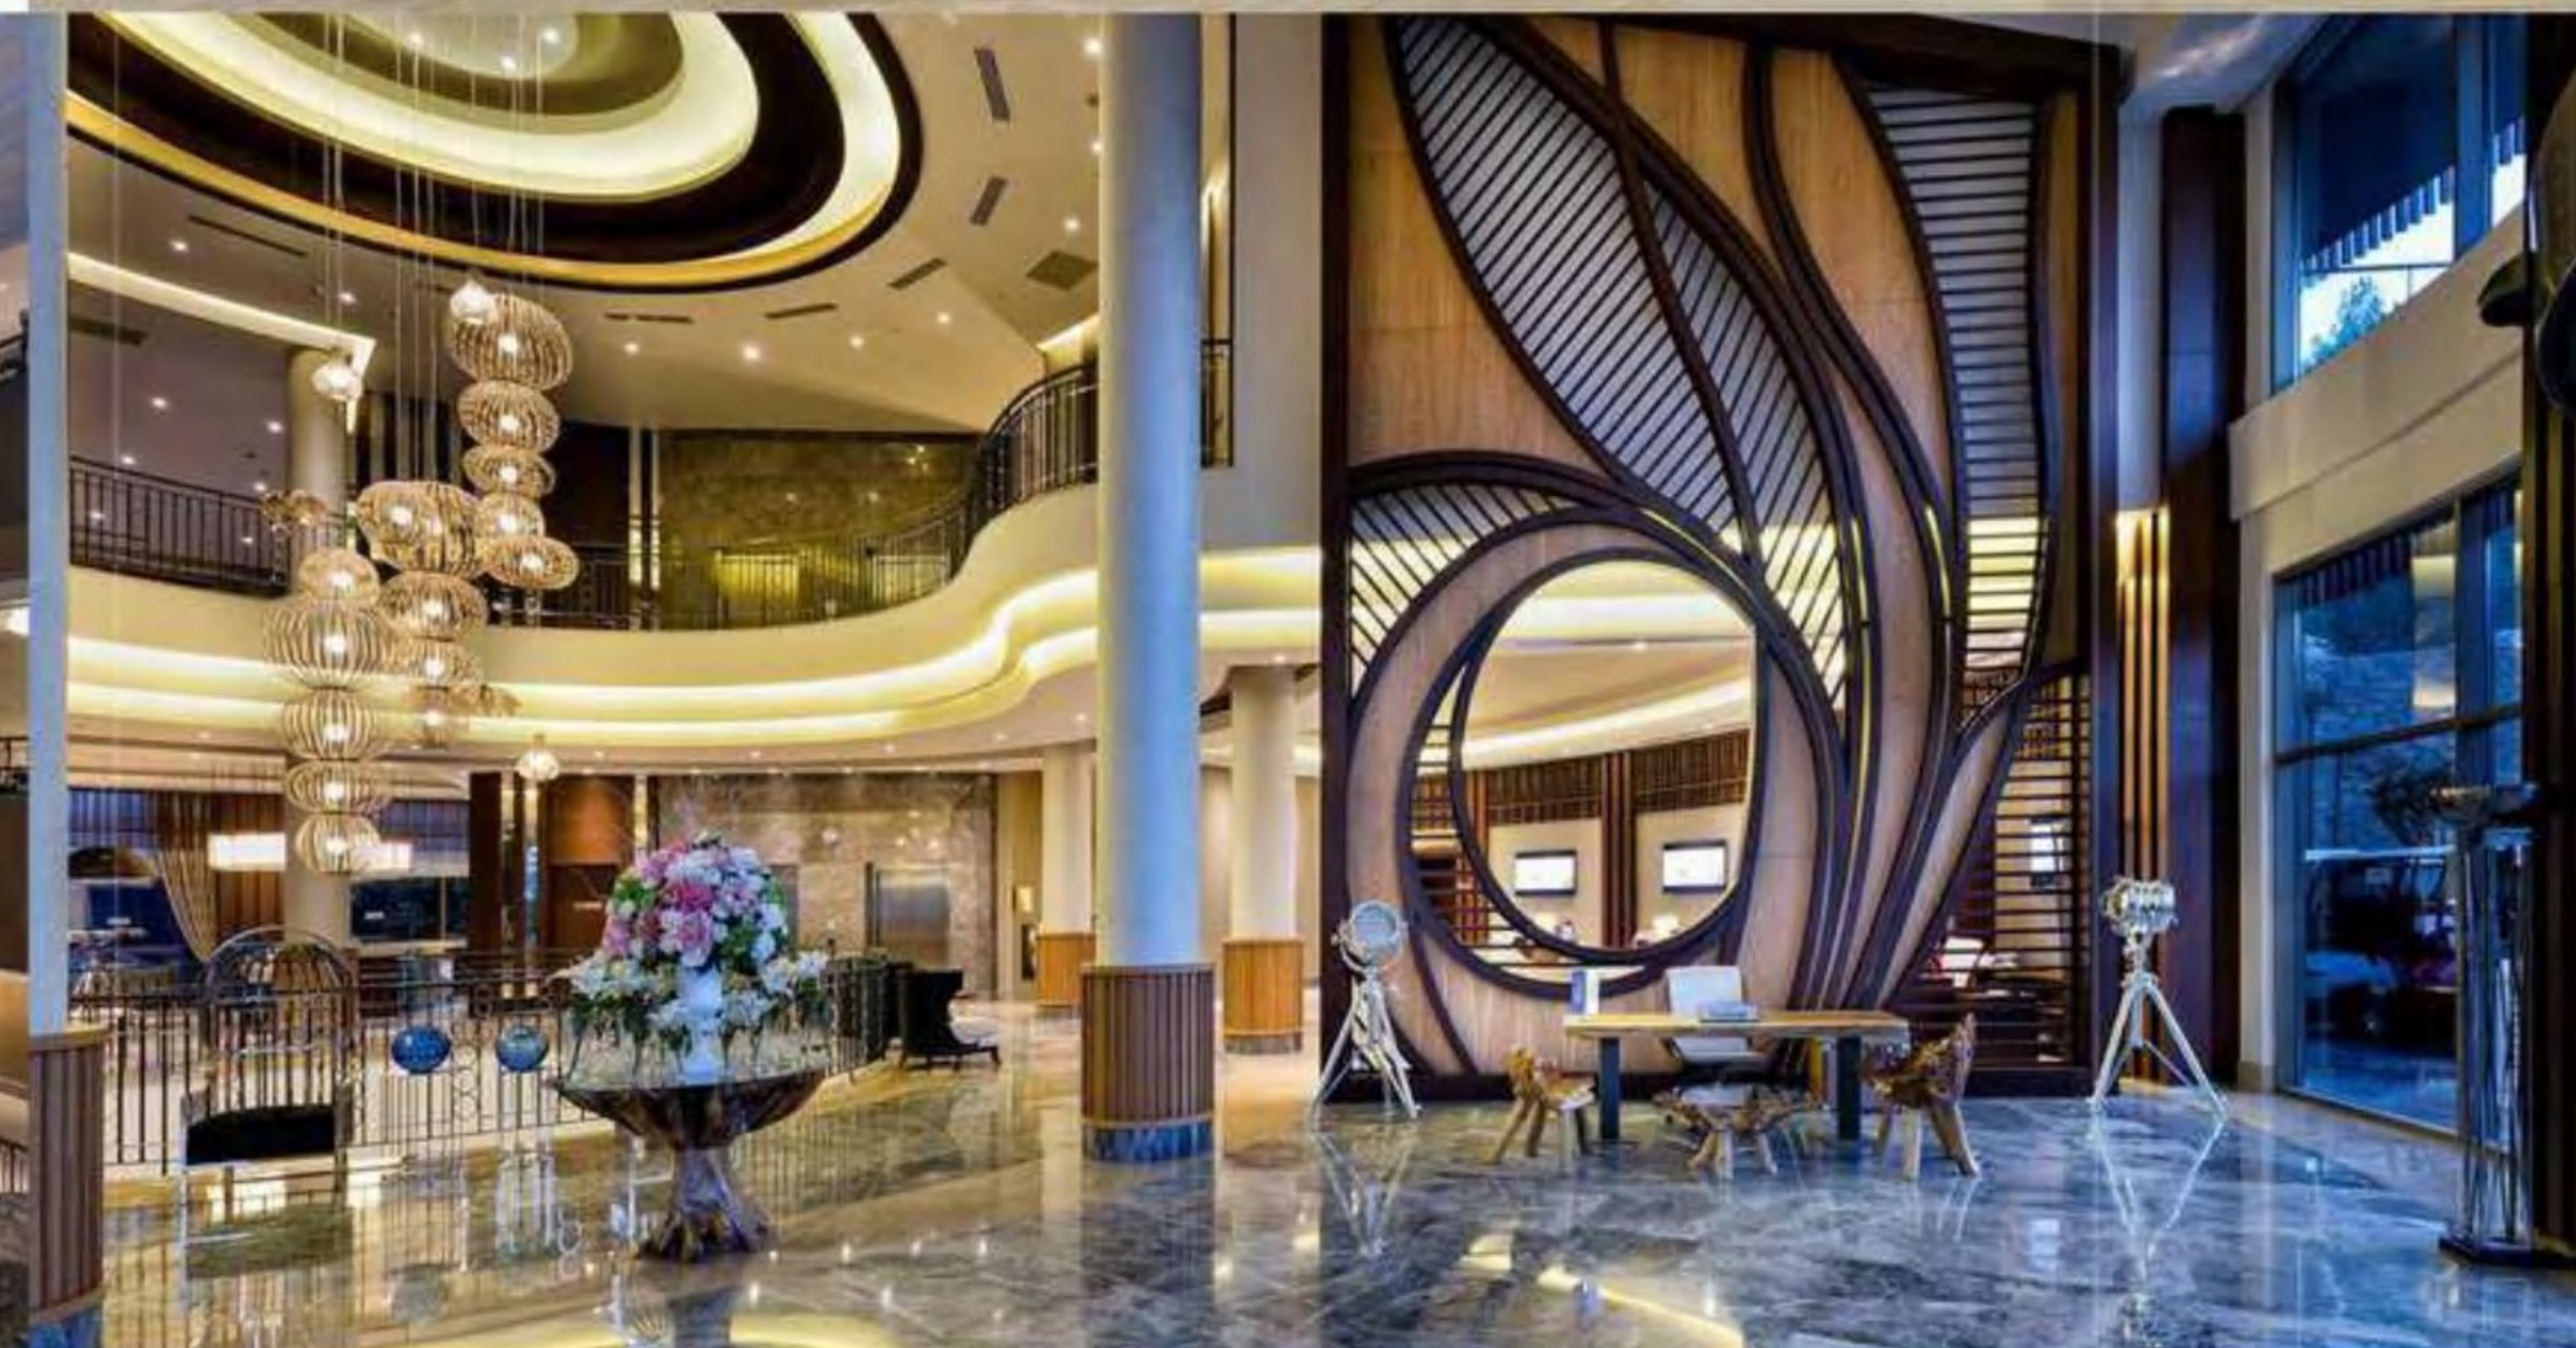

在远离现在生活的远航之中，经历不断变化的天光海景与视野，能够在令人惊叹的室内空间凭借灯具再度回归

In the distant voyage away from the present life, experience the ever-changing seascape and vision of the sky, able to return to the fascinating indoor space with the lamps