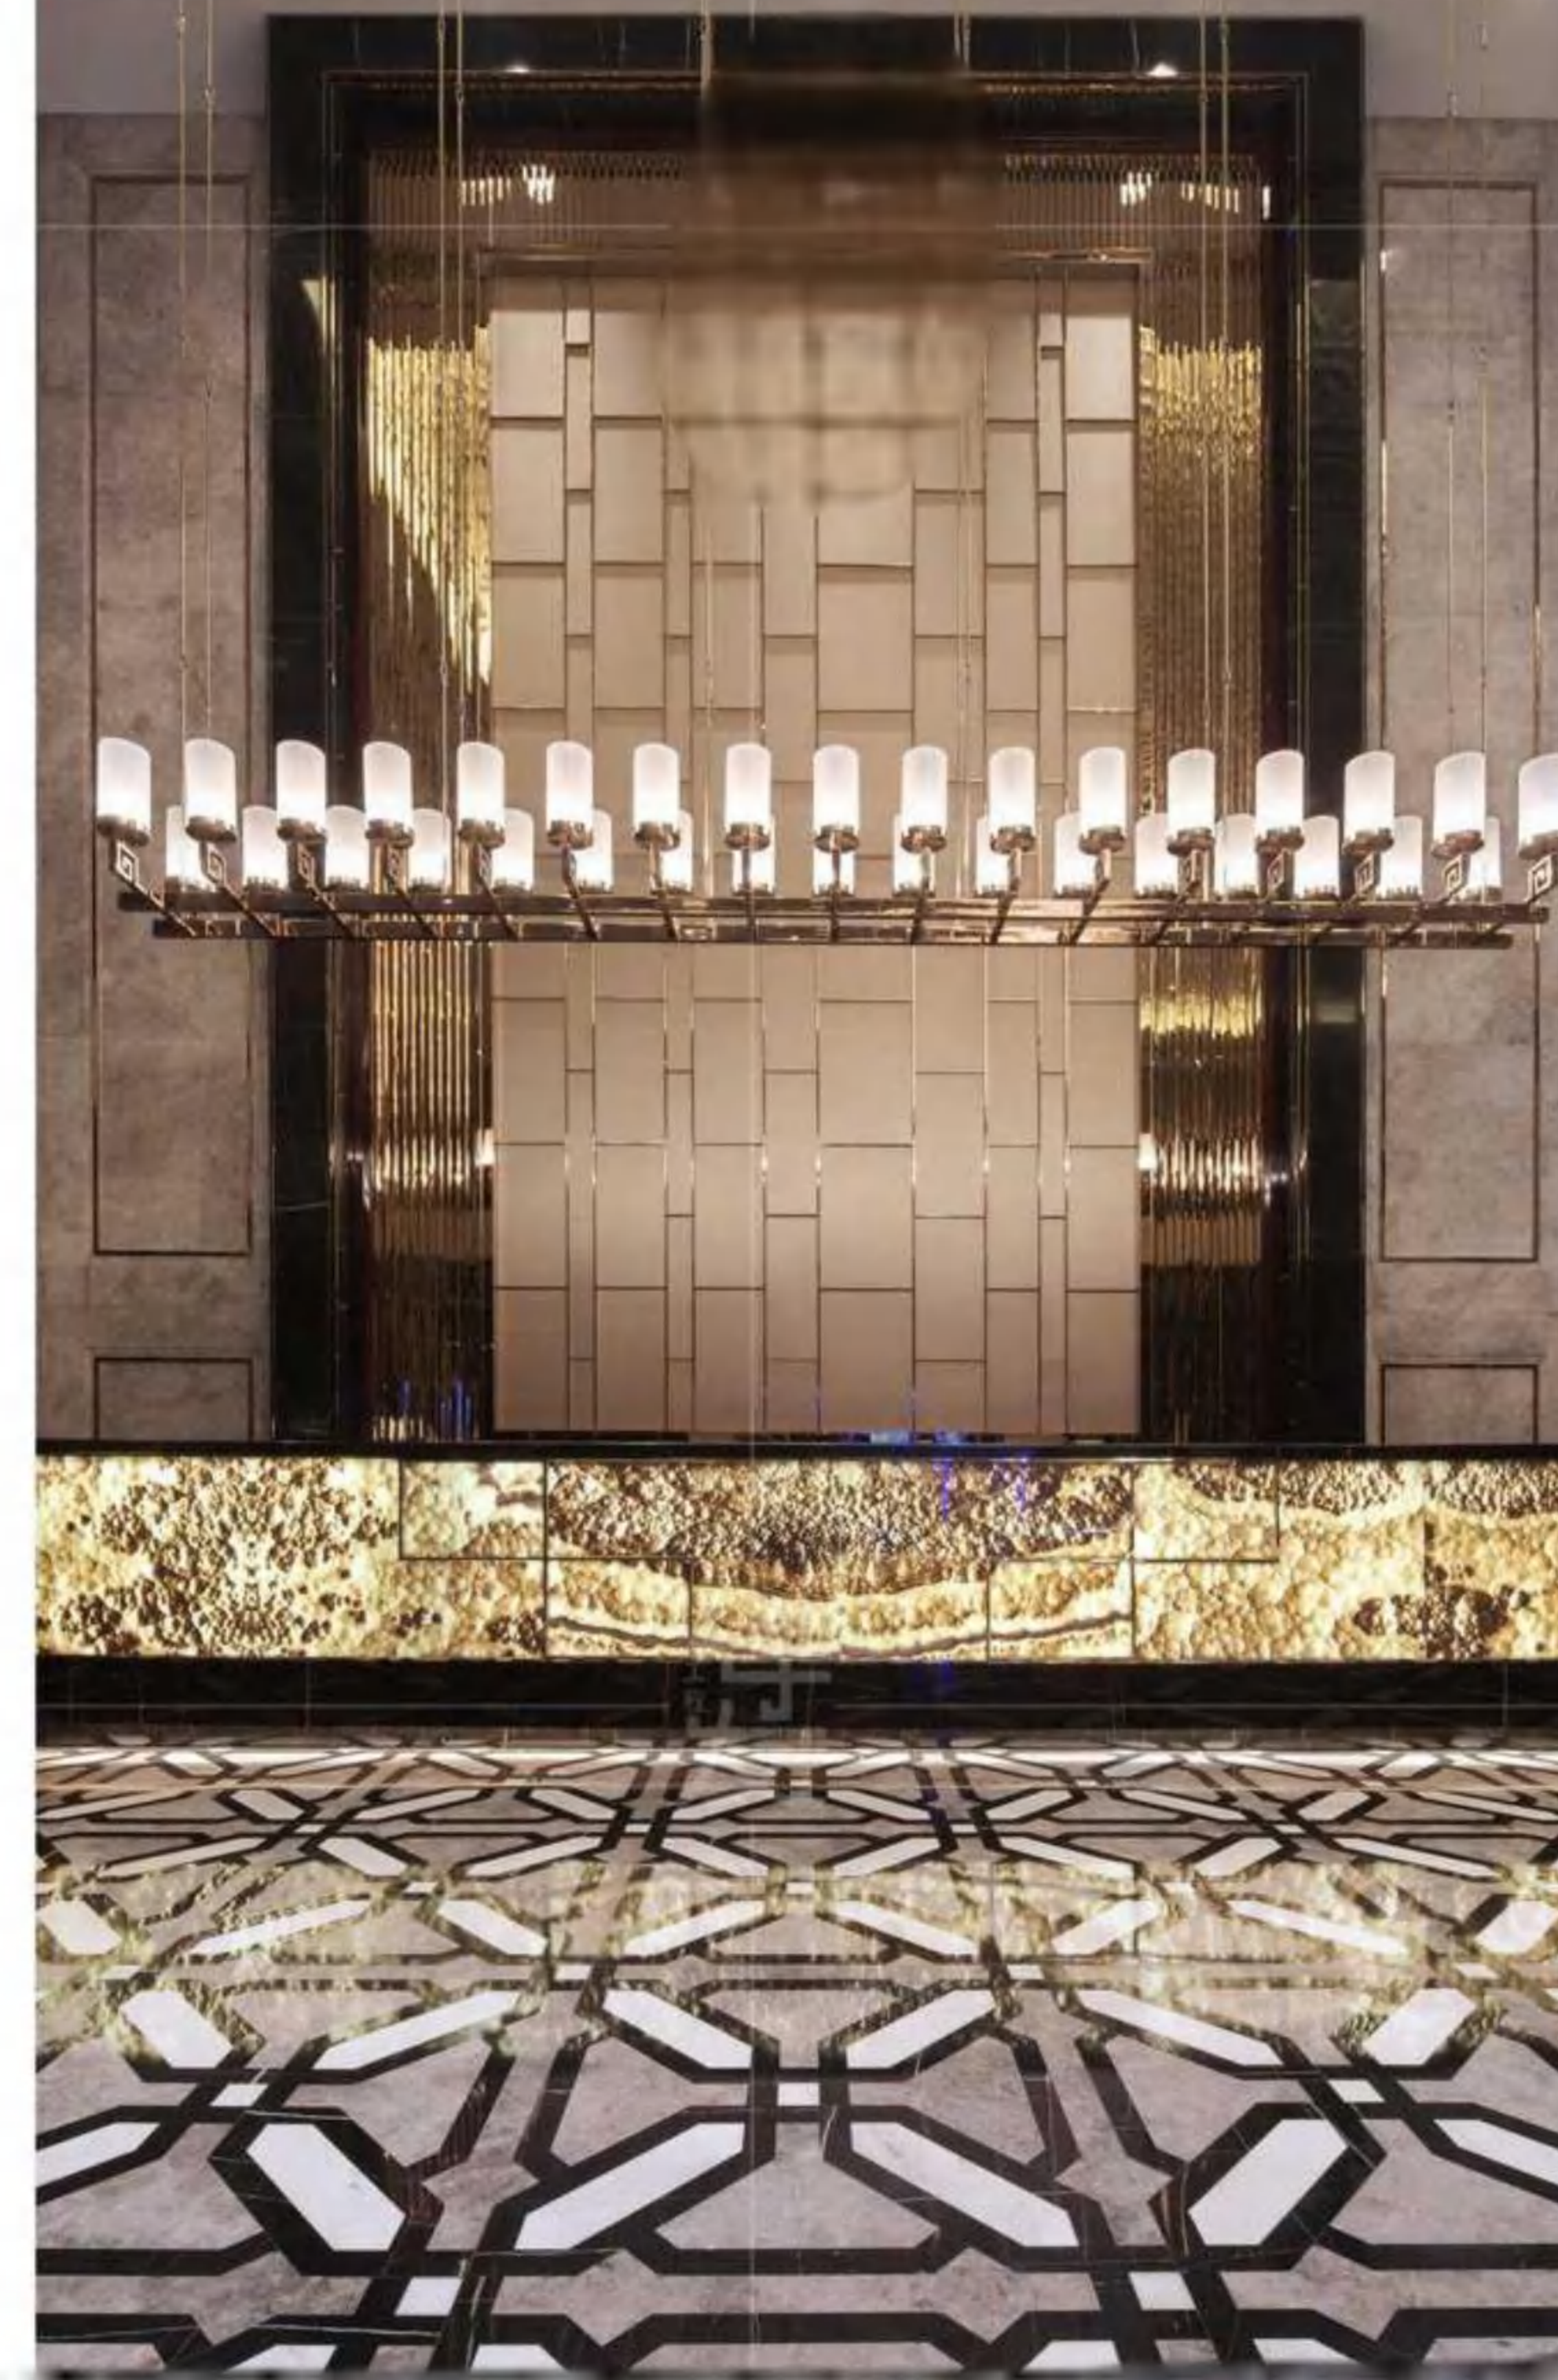

简约的作用之一是洞穿固有思维
继而重新调整对待生命的态度，
灯具装点的是生活方式，抛开形
式，从情感层面直切内心。

One of the functions of simplicity is to penetrate the inherent thinking.
And then re-adjust the attitude towards life.
The lamp is decorated with a lifestyle, throwing away
Style, from the emotional level to the heart.