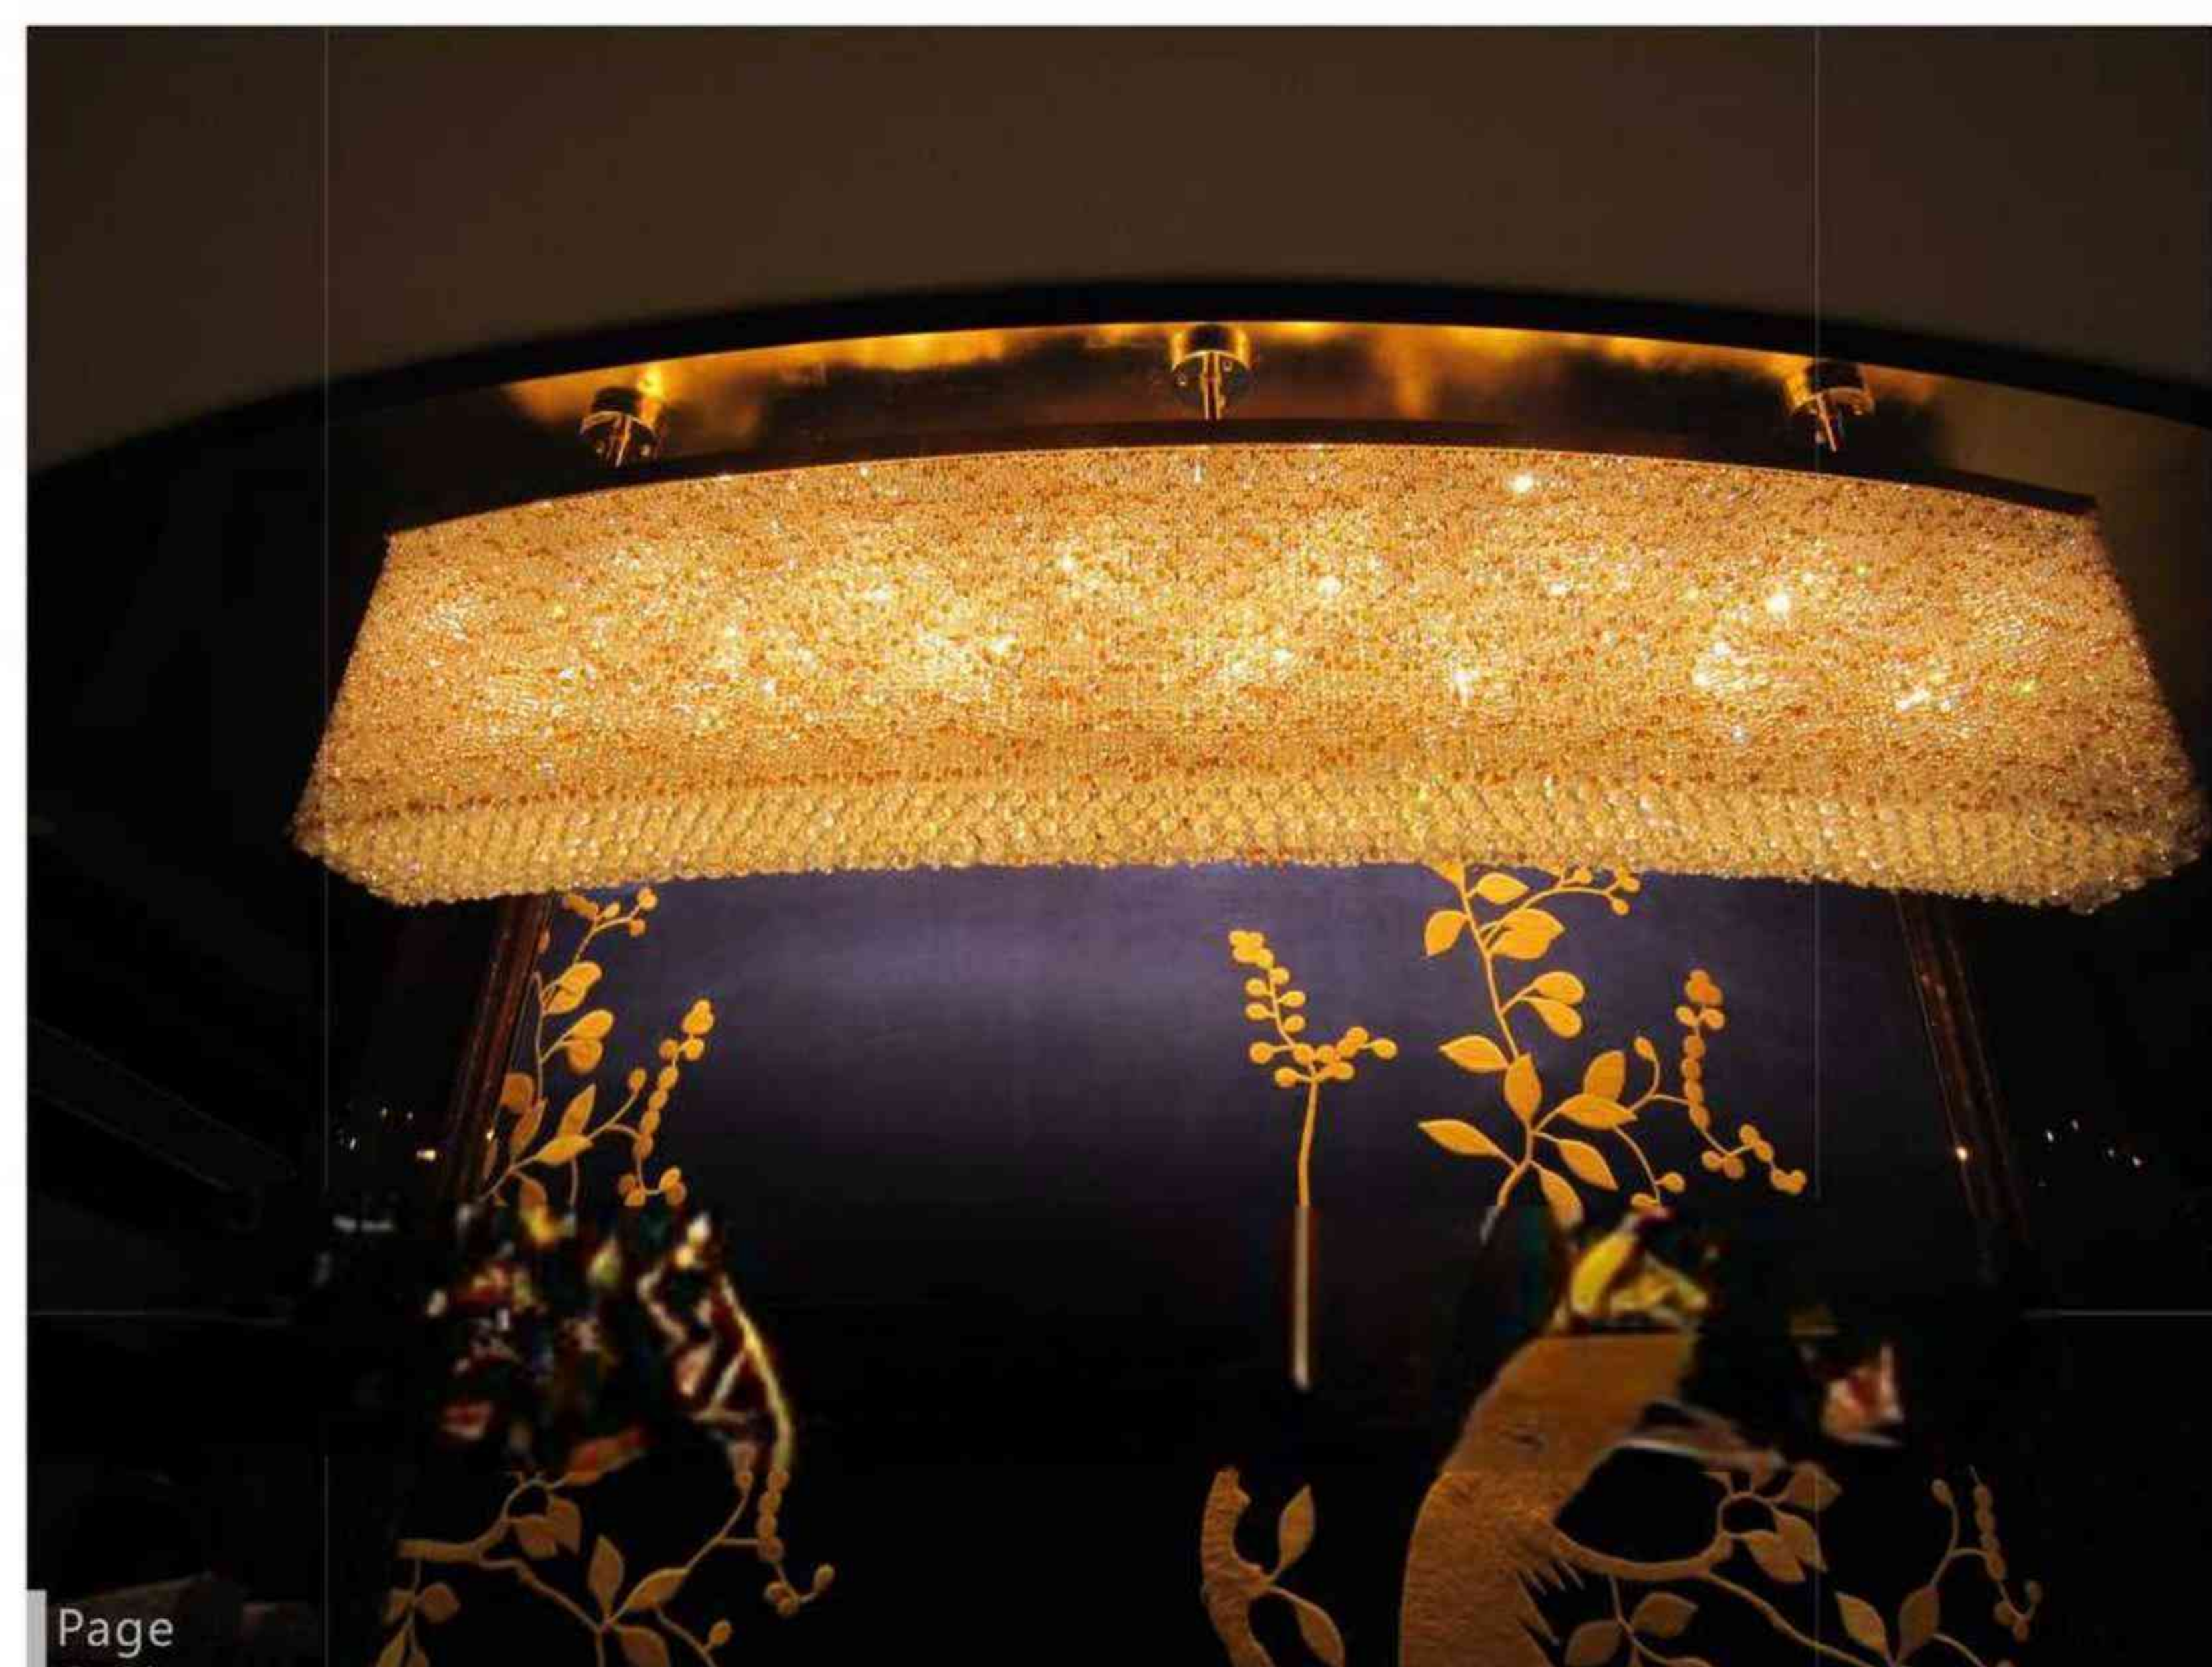

灯饰通过灯光的明暗、隐现、角度、强弱等有节奏的控制，充分发挥灯光的光辉和色彩的作用，采用透射、反射、折射等多种手段，创造温馨柔和、宁静幽雅、怡情浪漫、光辉灿烂、富丽堂皇、欢乐喜庆、节奏明快、神秘莫测、扑朔迷离等艺术情调气氛，为环境增添了丰富多彩的情趣。