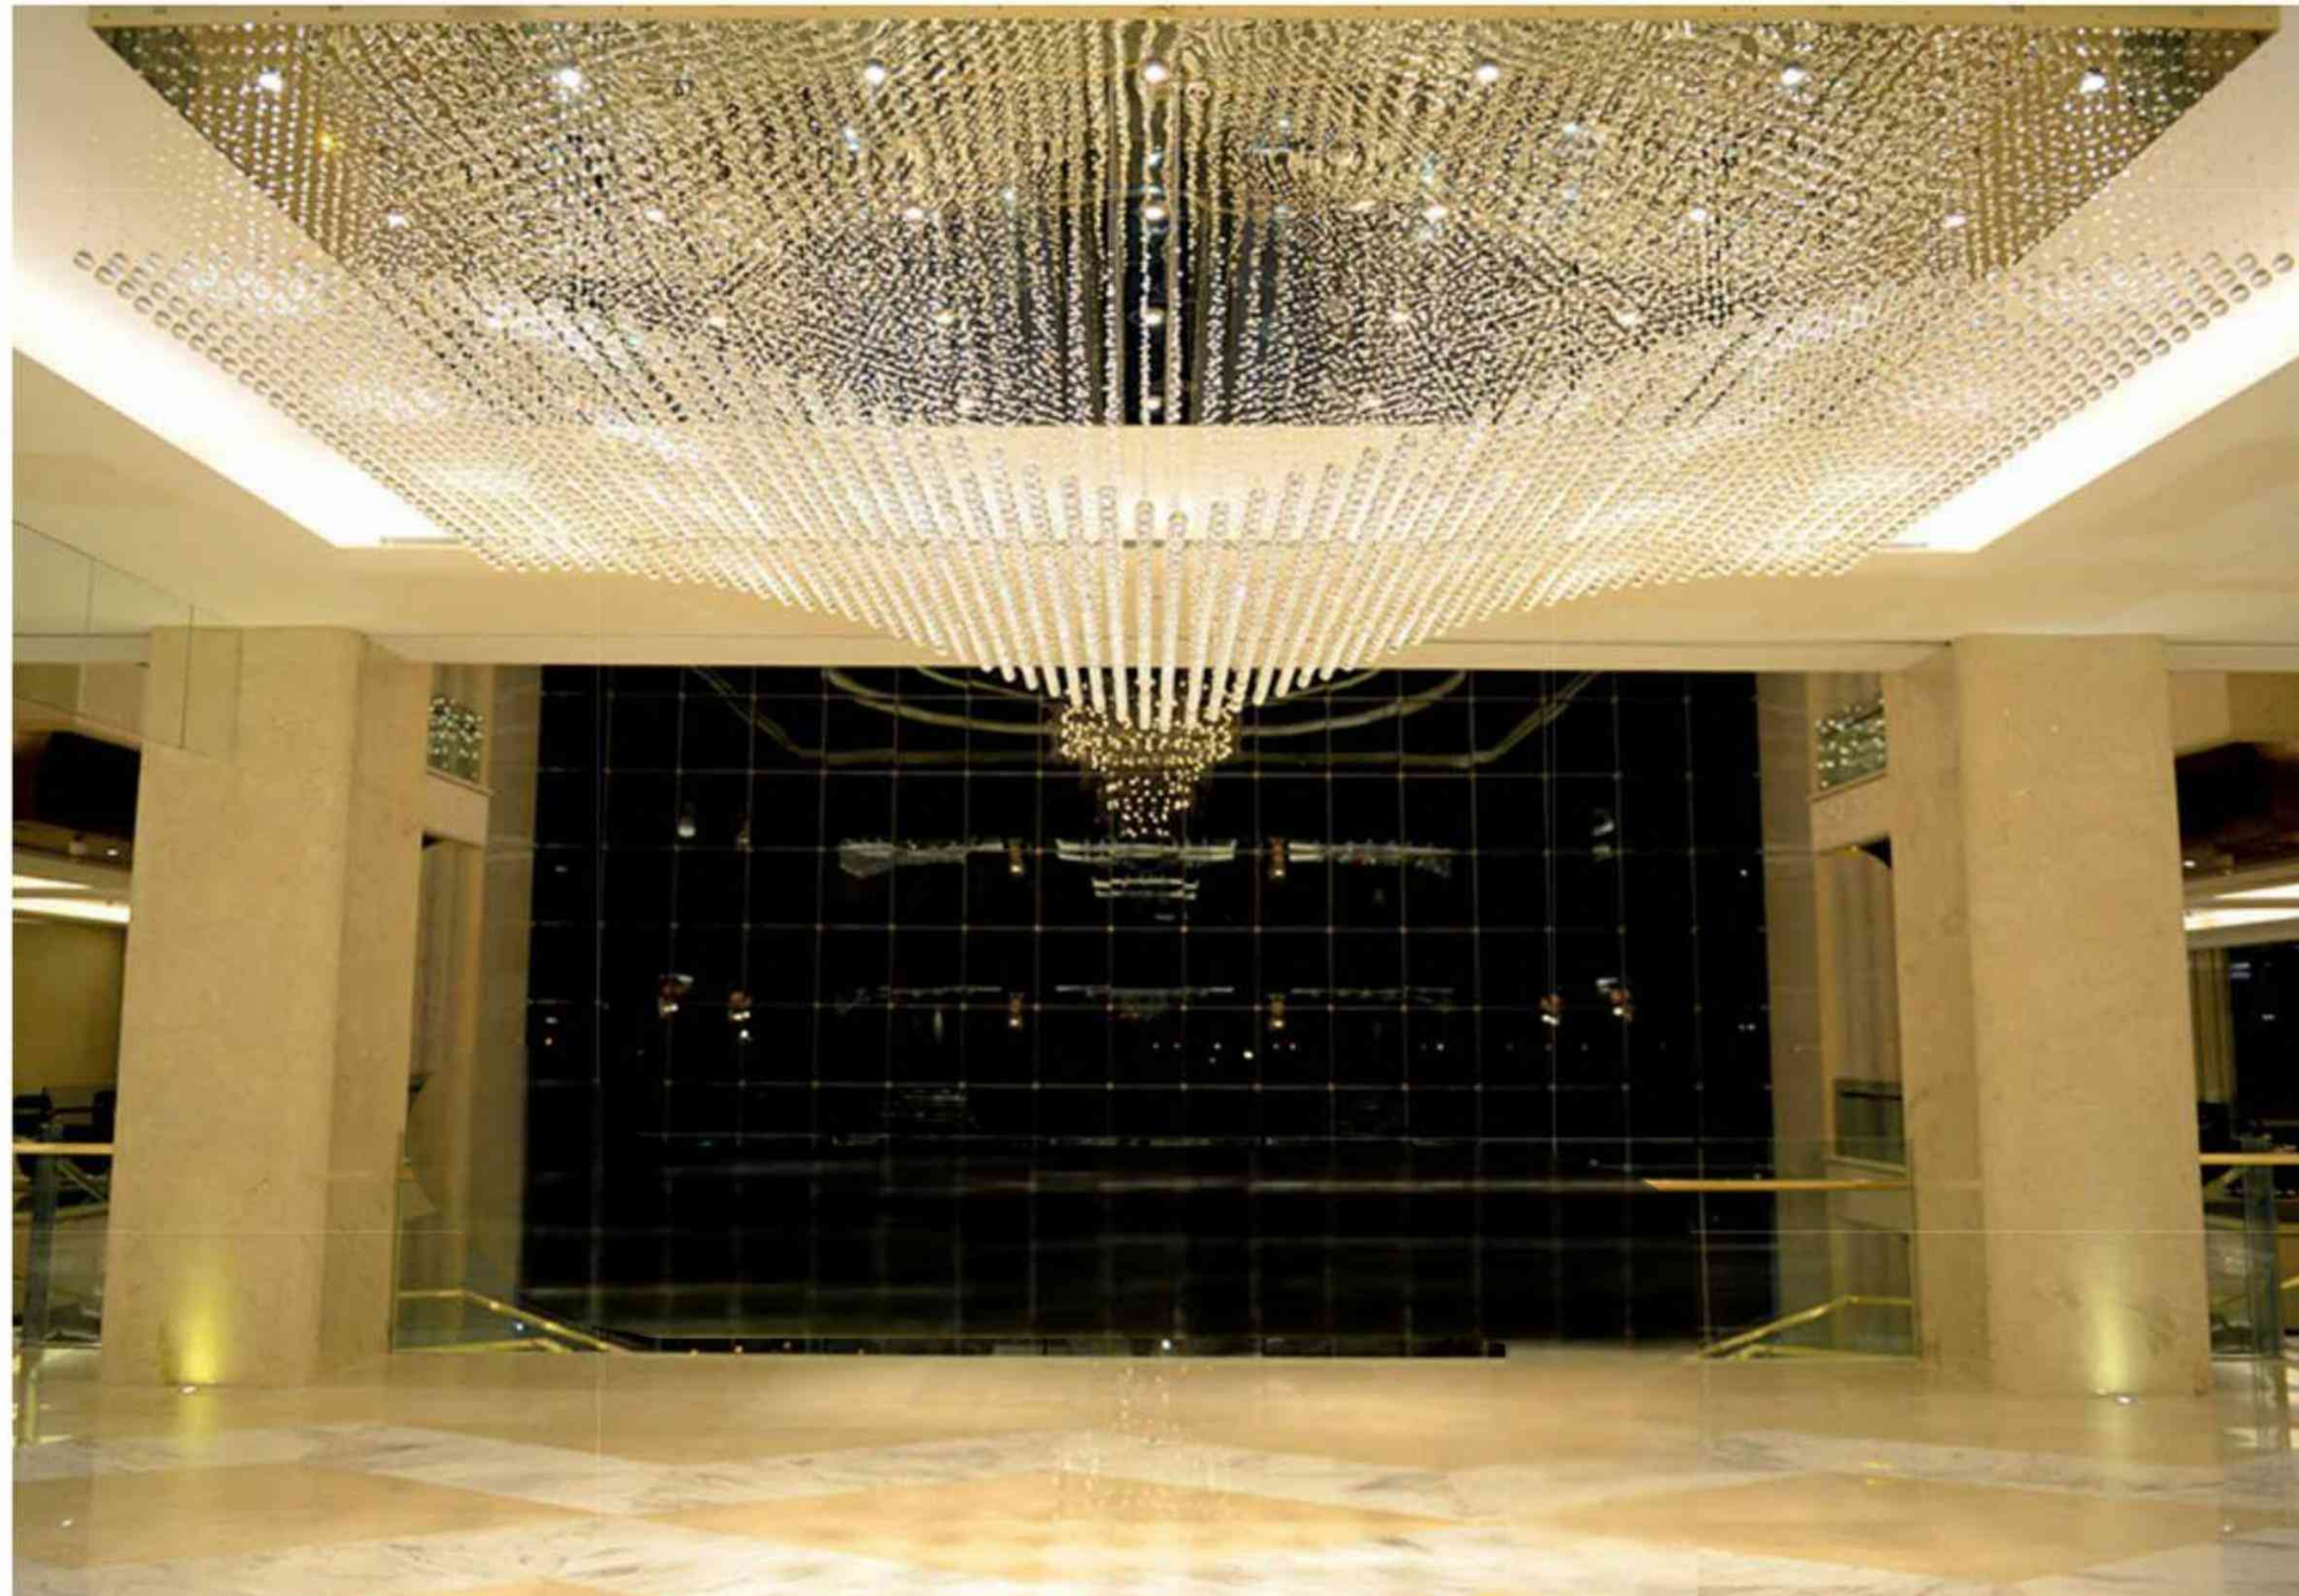

EXPLORE & SEEK

设计师曾表达：探索和寻求、令人激动的旅程与舒适豪华的个人空间之间精确的平衡，是一个令人兴奋的历程。正是带此想法并付诸设计，才创造出令人惊叹的私人空间。

Designers have expressed that the precise balance between exploration and seeking, exciting journeys and comfortable and luxurious personal spaces is an exciting journey. It is with this idea and design that creates an amazing private space.