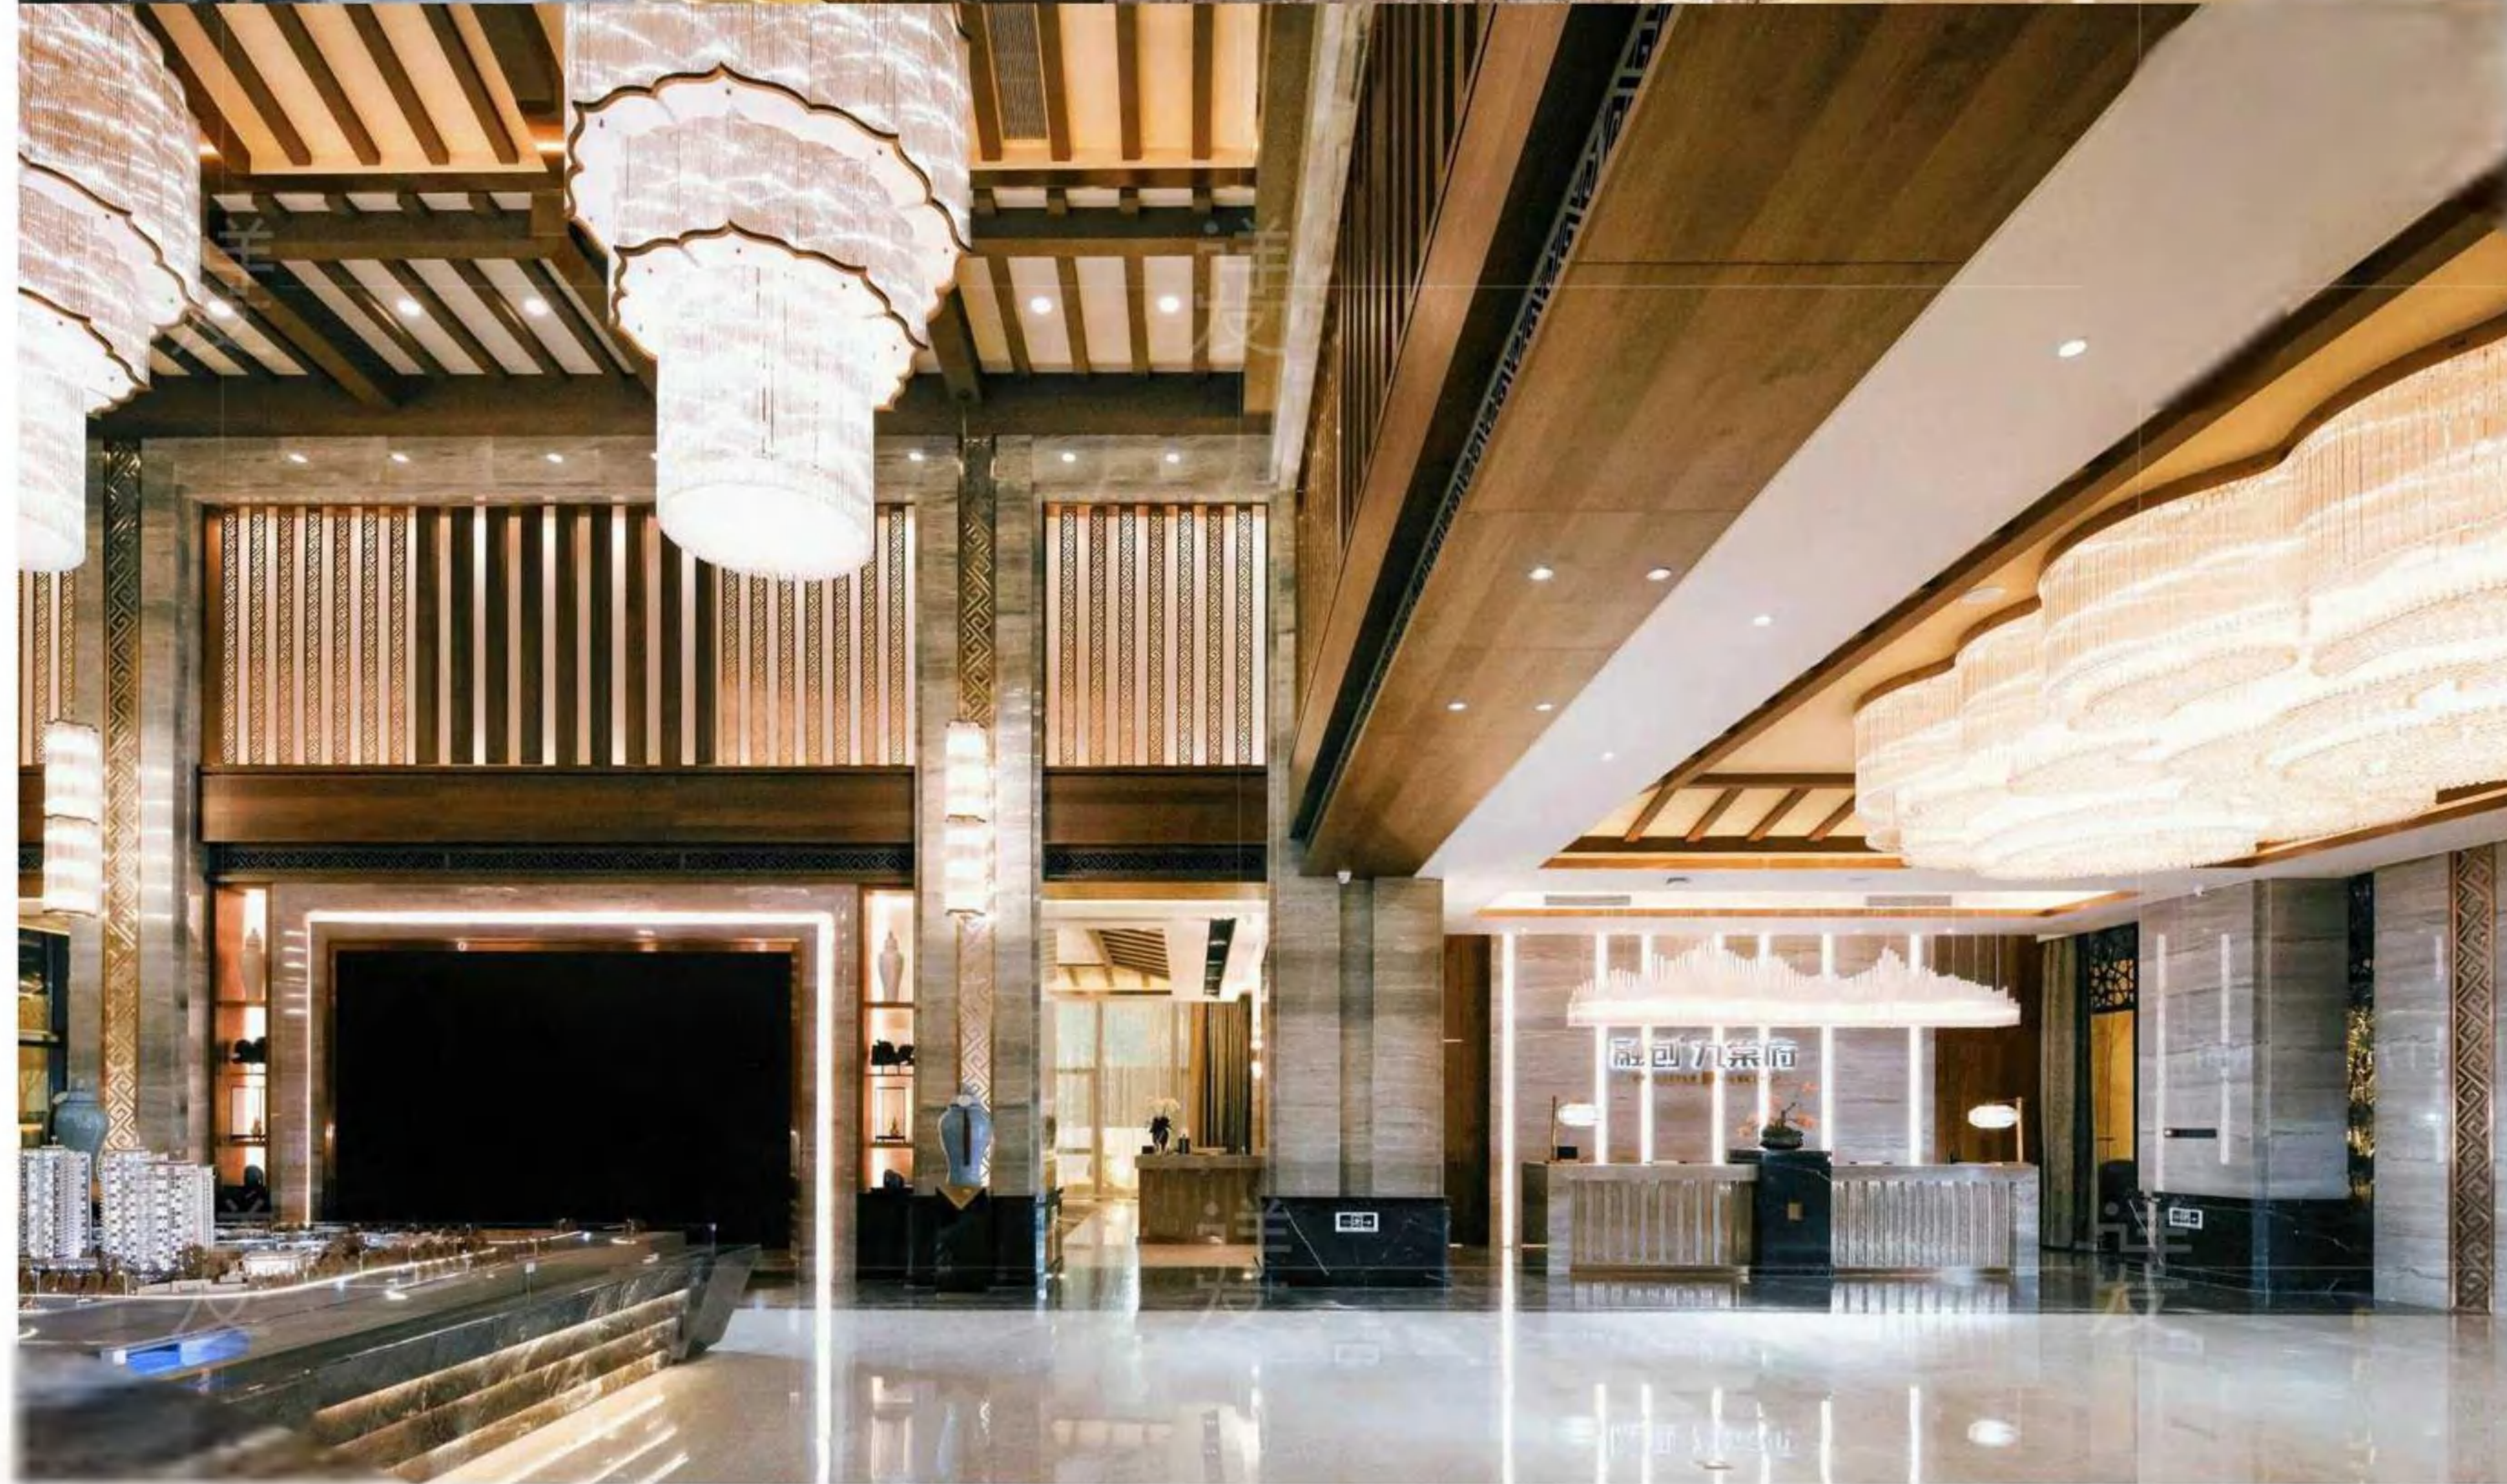

简约的作用之一是洞穿固有思维
继而重新调整对待生命的态度，
灯具装点的是生活方式，抛开形
式，从情感层面直切内心。

One of the functions of simplicity is to penetrate the inherent thinking.
And then re-adjust the attitude towards life.
The lamp is decorated with a lifestyle, throwing away
Style, from the emotional level to the heart.