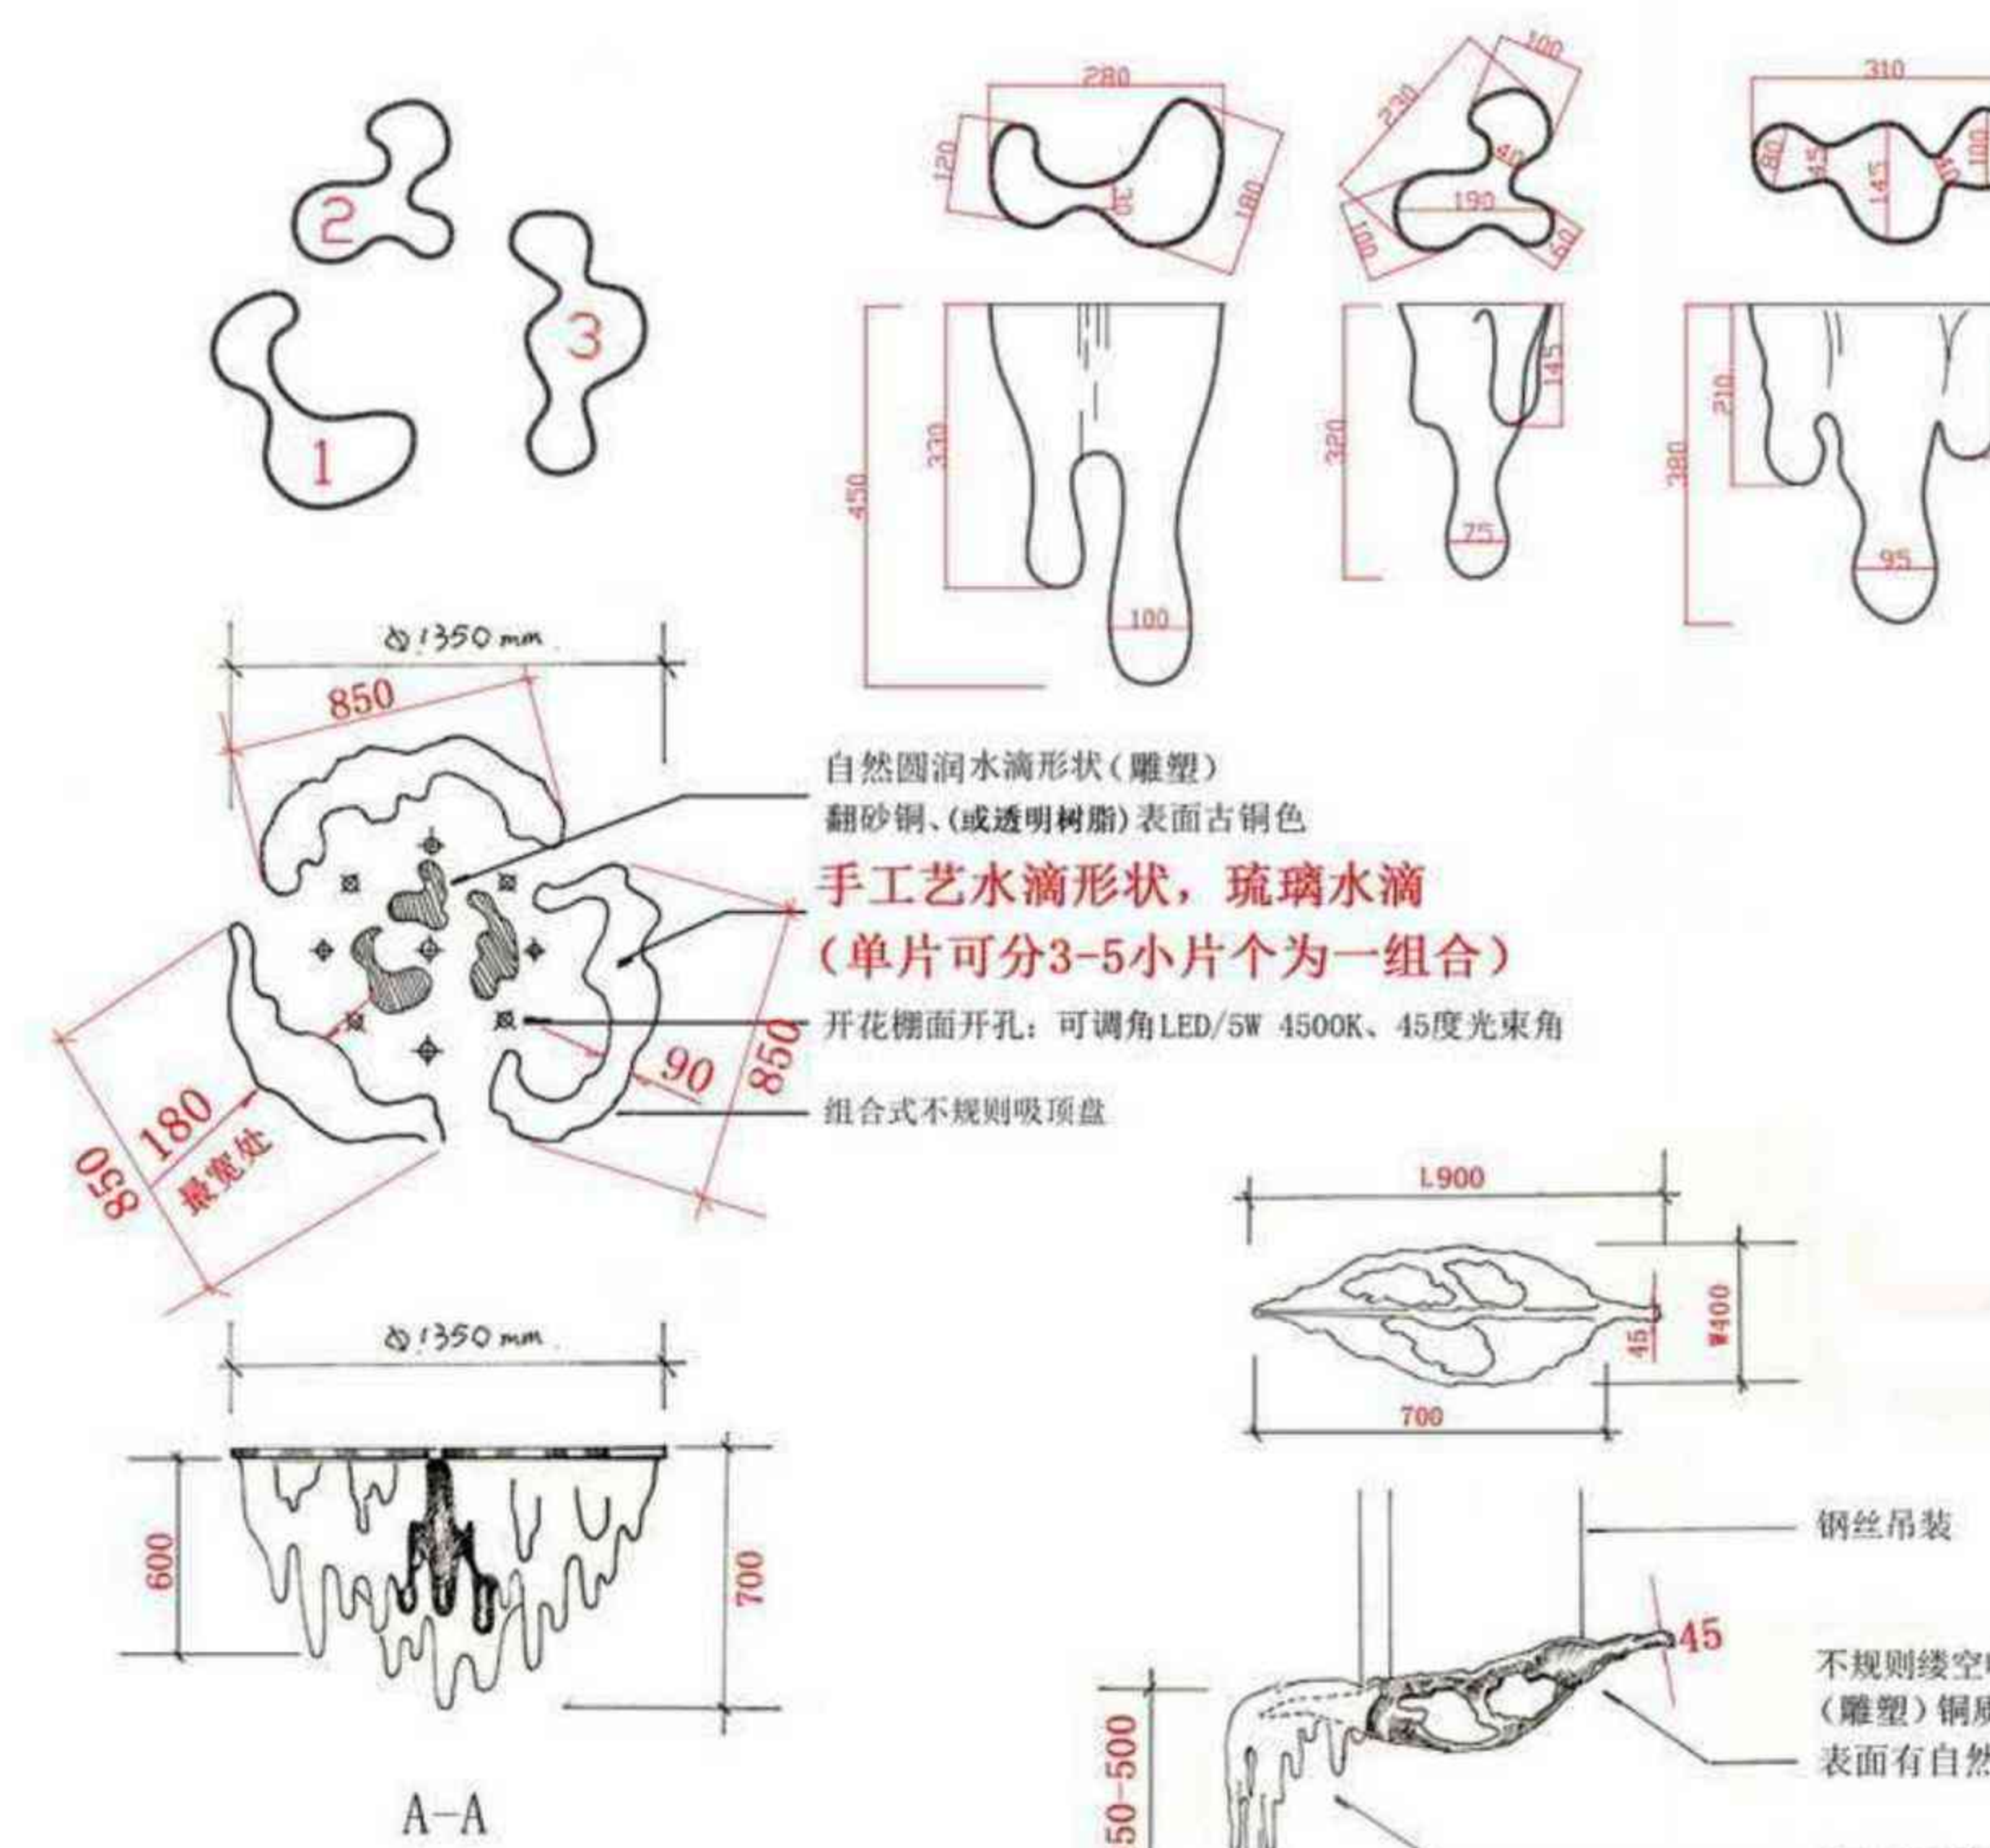

8
产品包装
PRODUCT PACKAGING

研发设计

R & D

随手一挥的画面，围绕它的艺术灯具的痕迹，画面看似凌乱，用笔梳筒，灯具又如涂鸦，但意向性就在身边。

With a wave of pictures, the traces of the art lamps around it, the picture looks messy, the brush is simple, the lamps are like graffiti, but the intention is right.