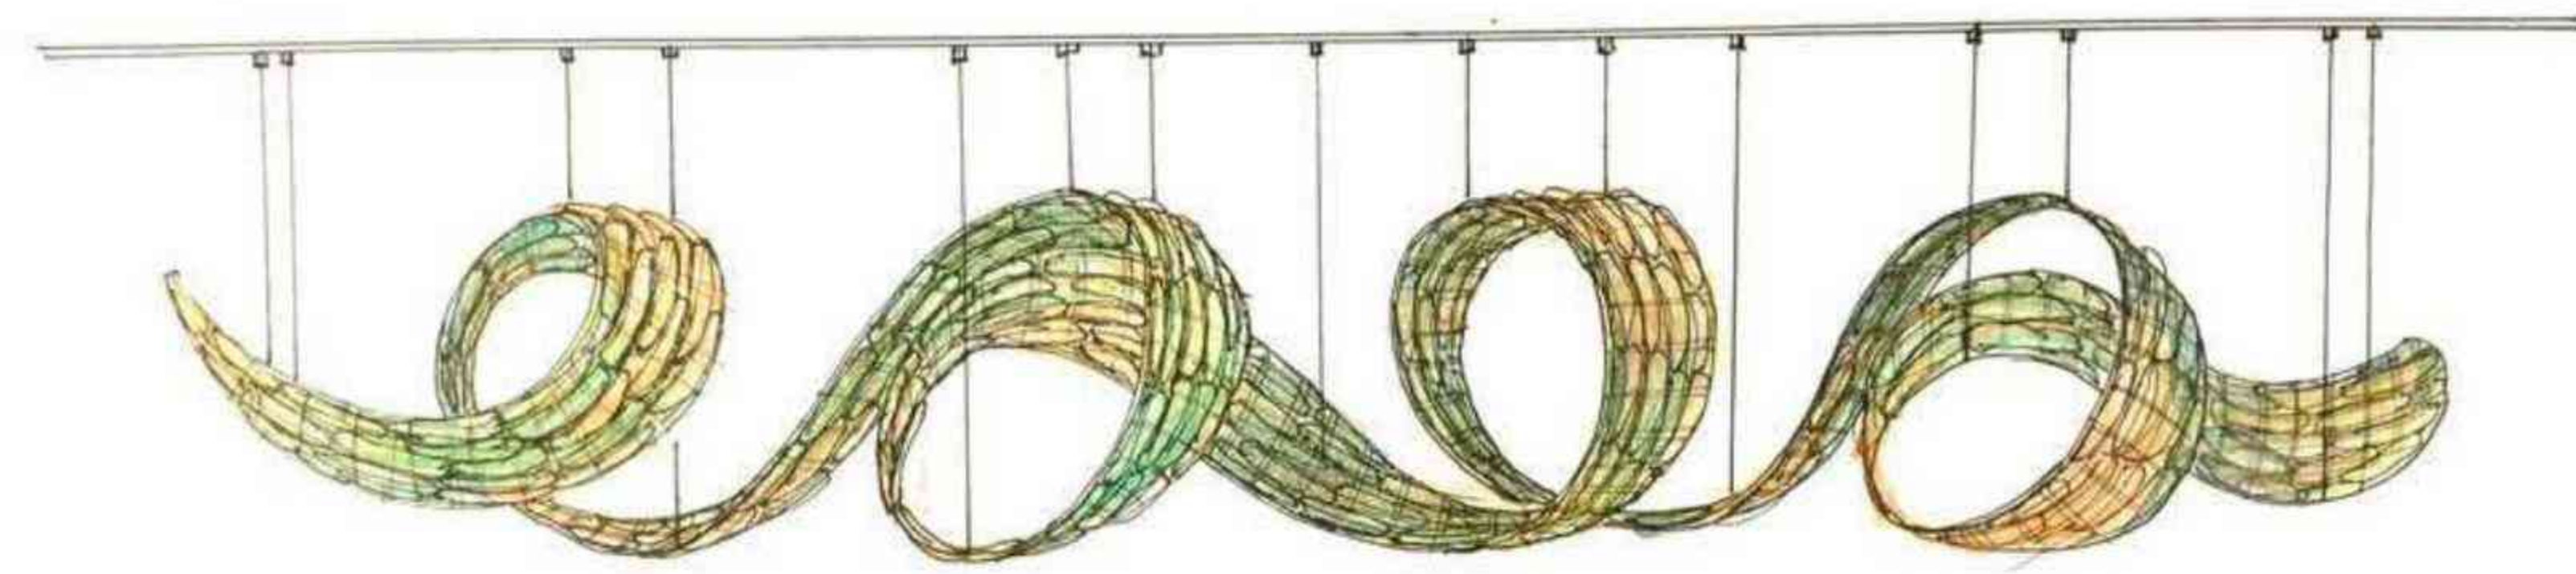

8
产品包装
PRODUCT PACKAGING

研发设计

R & D

随手一挥的画面，围绕它的艺术灯具的痕迹，画面看似凌乱，用笔梳筒，灯具又如涂鸦，但意向性就在身边。

With a wave of pictures, the traces of the art lamps around it, the picture looks messy, the brush is simple, the lamps are like graffiti, but the intention is right.