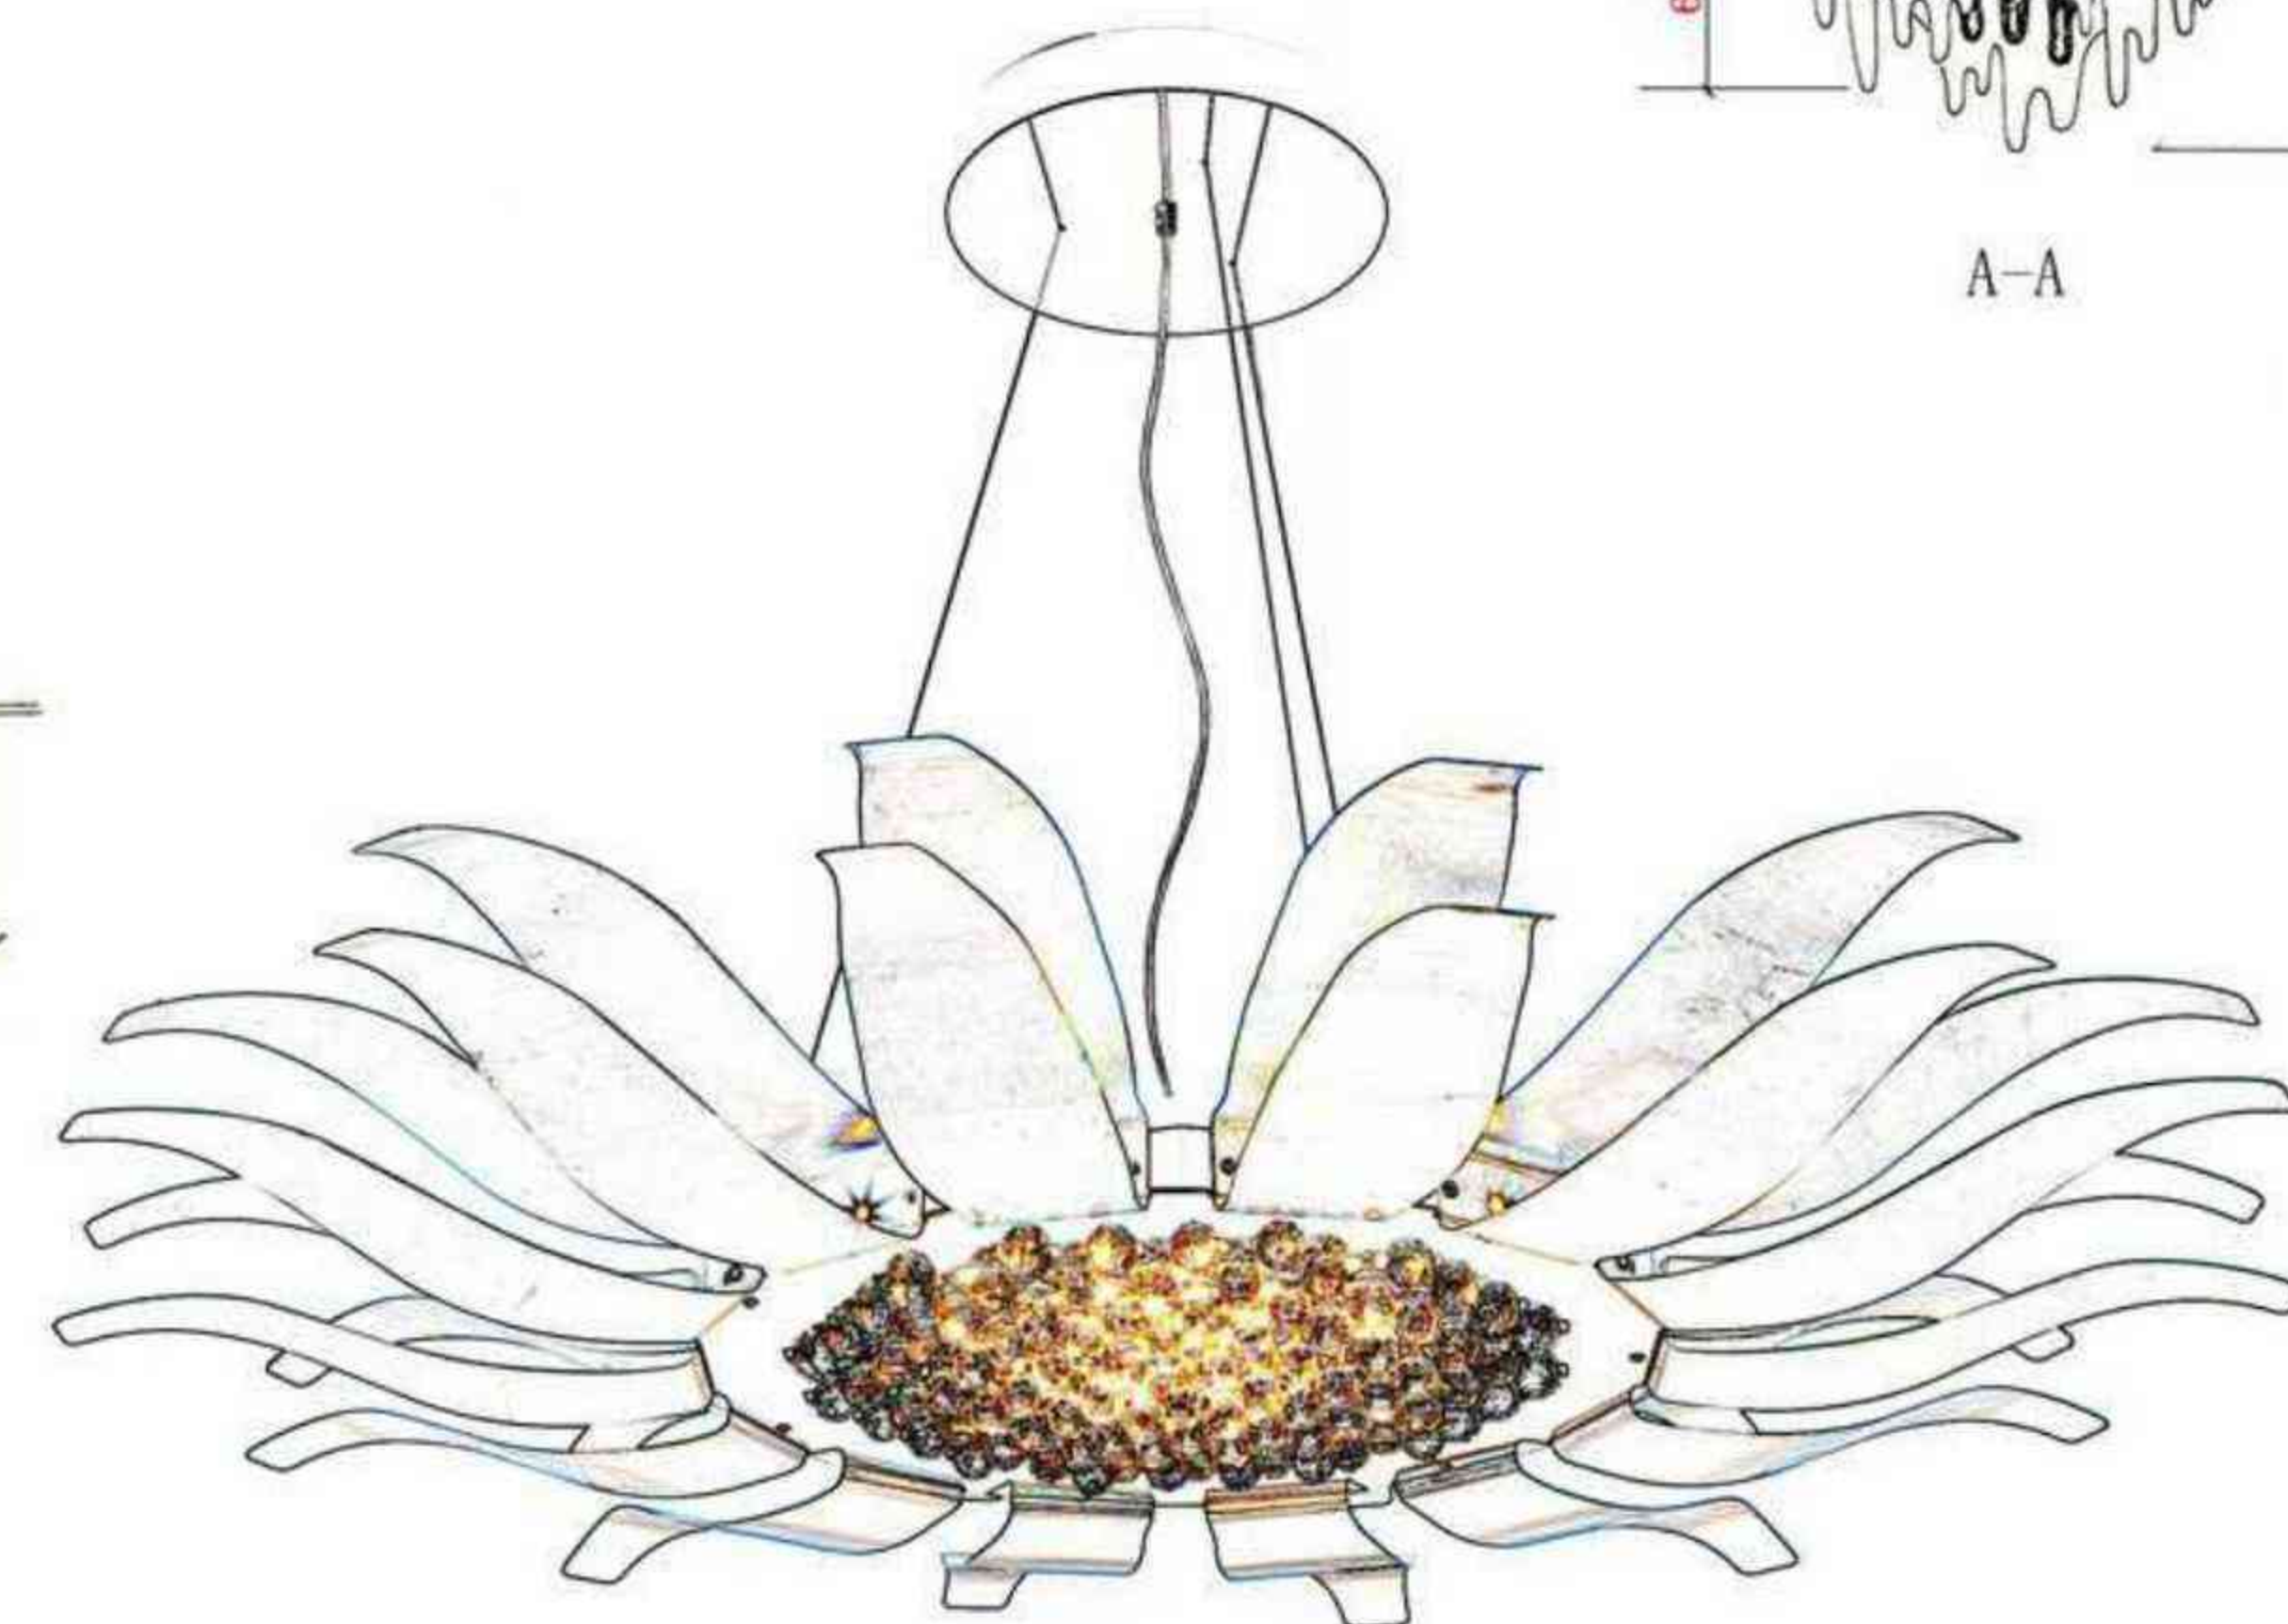

8
产品包装
PRODUCT PACKAGING

研发设计

R & D

随手一挥的画面，围绕它的艺术灯具的痕迹，画面看似凌乱，用笔梳筒，灯具又如涂鸦，但意向性就在身边。

With a wave of pictures, the traces of the art lamps around it, the picture looks messy, the brush is simple, the lamps are like graffiti, but the intention is right.