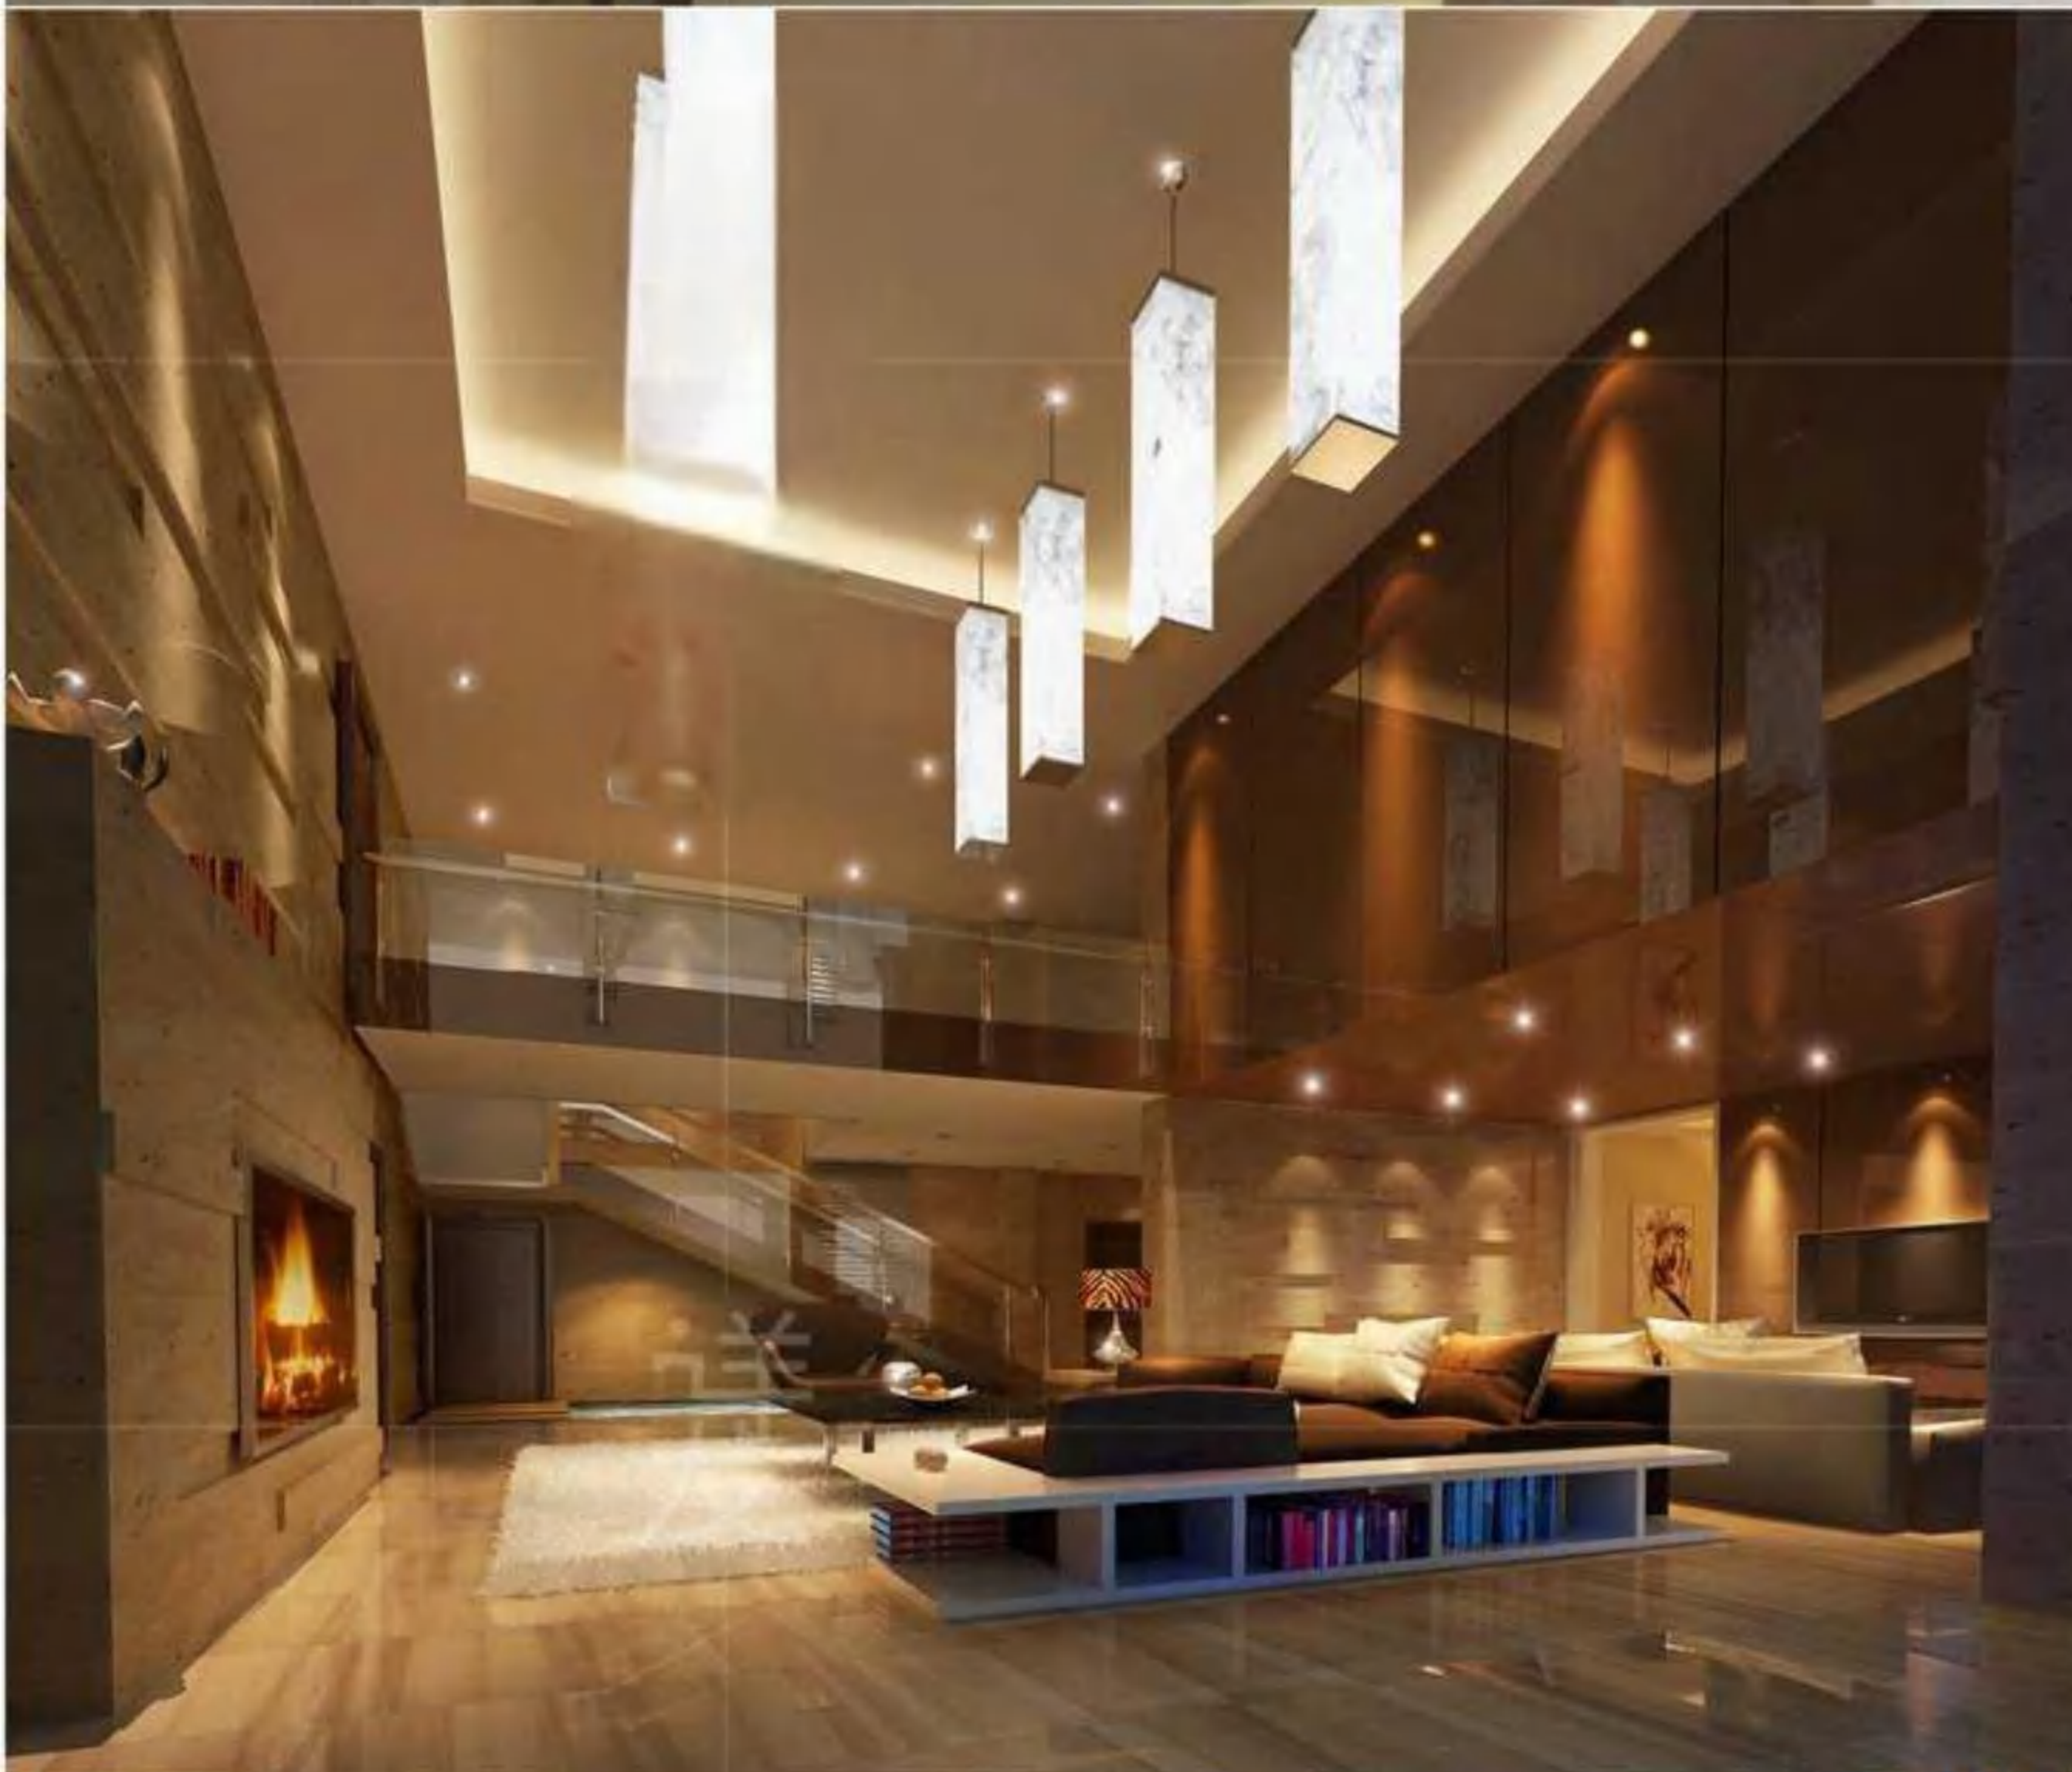

**SIMPLE &
LUXURIOUS**

以东西方的微妙融合为基础，灯具简洁的线条和中性色调，传达着温暖和华丽的奢华

Based on the subtle blend of East and West, the lamps are decorated with clean lines and neutral tones. Conveying warmth and gorgeous luxury