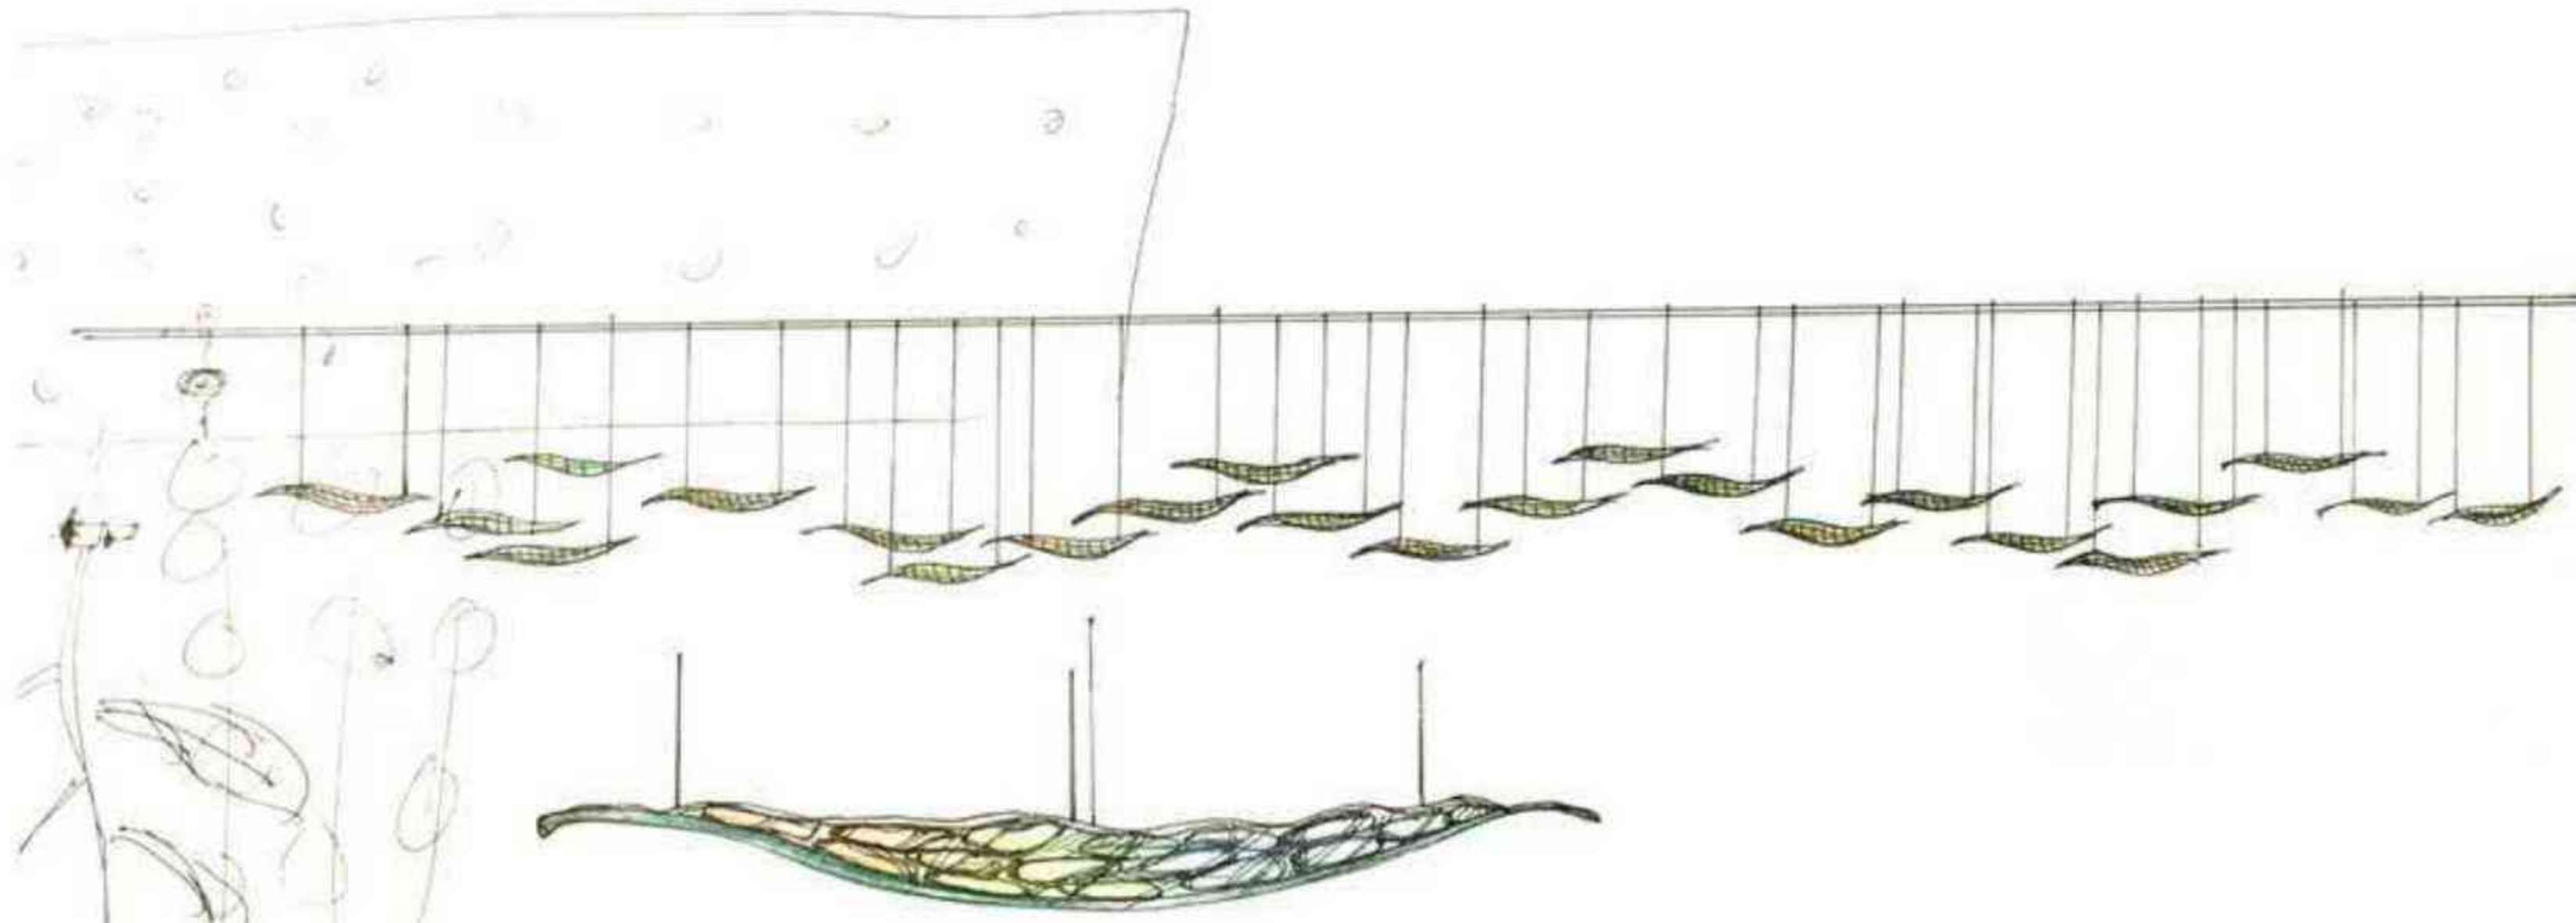

8
产品包装
PRODUCT PACKAGING

研发设计

R & D

随手一挥的画面，围绕它的艺术灯具的痕迹，画面看似凌乱，用笔梳筒，灯具又如涂鸦，但意向性就在身边。

With a wave of pictures, the traces of the art lamps around it, the picture looks messy, the brush is simple, the lamps are like graffiti, but the intention is right.