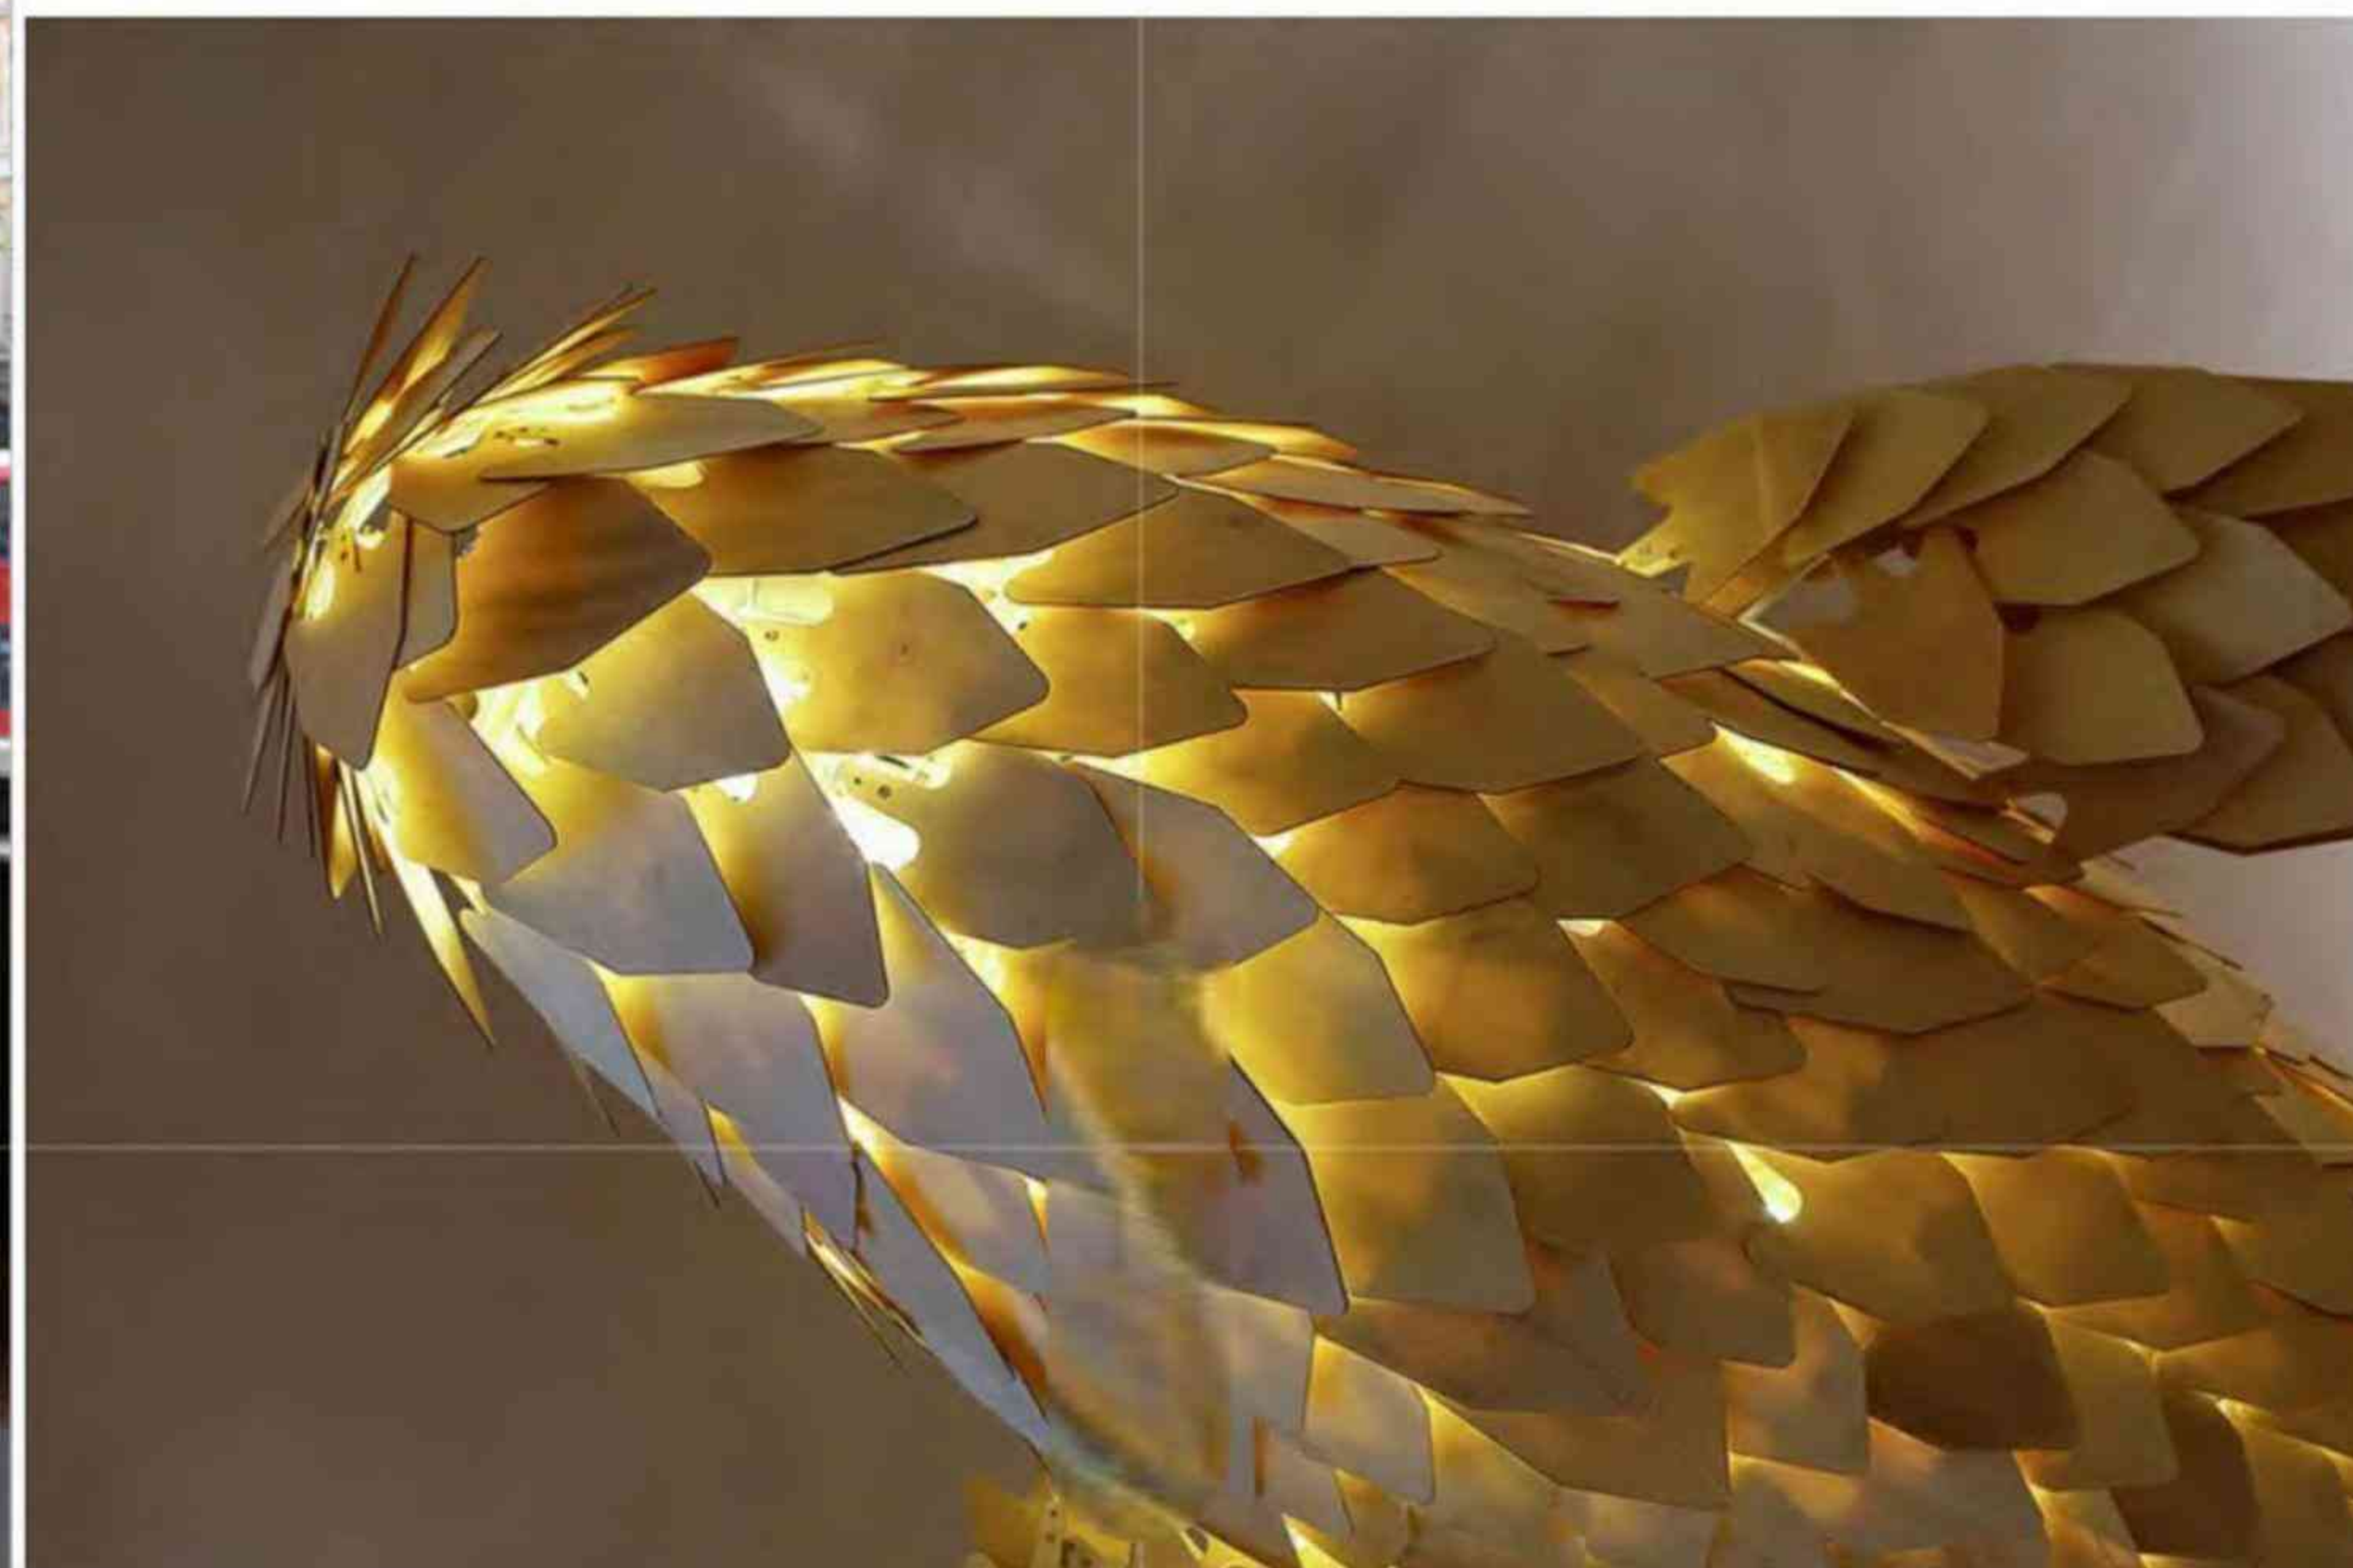

日光之下
大千世界汇稀奇之色
微妙的光，以及万物的动与静。

SUBTLE LIGHT

Under the sun The vast world of the world
Subtle light, and the movement
and static of everything.

定制的淡色和雕塑式的灯具与精美艺术品
和配饰相得益彰

Custom pastel and sculptural fixtures and fine art
Complementing accessories