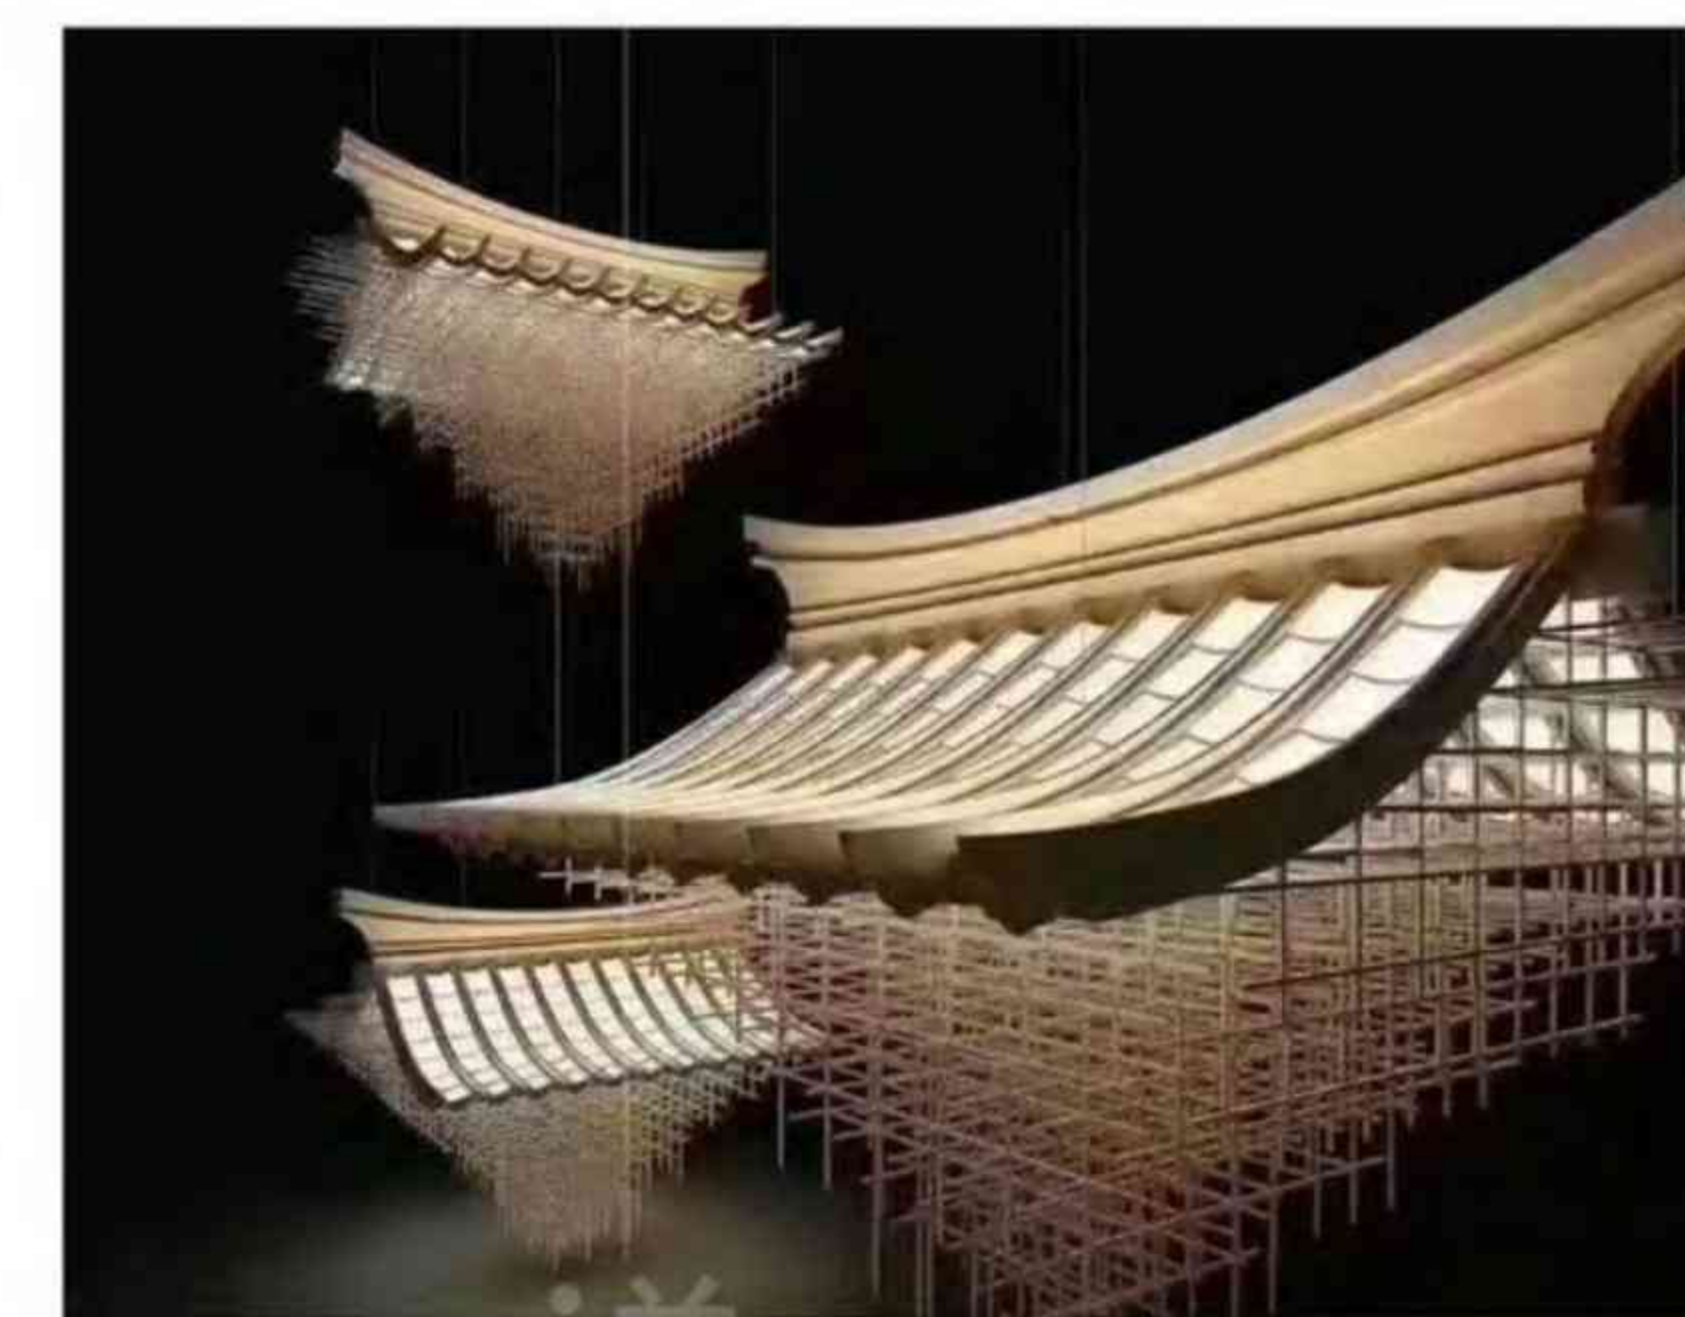

日光之下
大千世界汇稀奇之色
微妙的光，以及万物的动与静。

SUBTLE LIGHT

Under the sun The vast world of the world
Subtle light, and the movement
and static of everything.

您可以完全身临其境的感受光影奢侈品，
但同时也产生一种设计艺术的熟悉感。
You can feel the light and shadow luxury in a completely
immersive way, but at the same time produce a sense
of familiarity in design art.