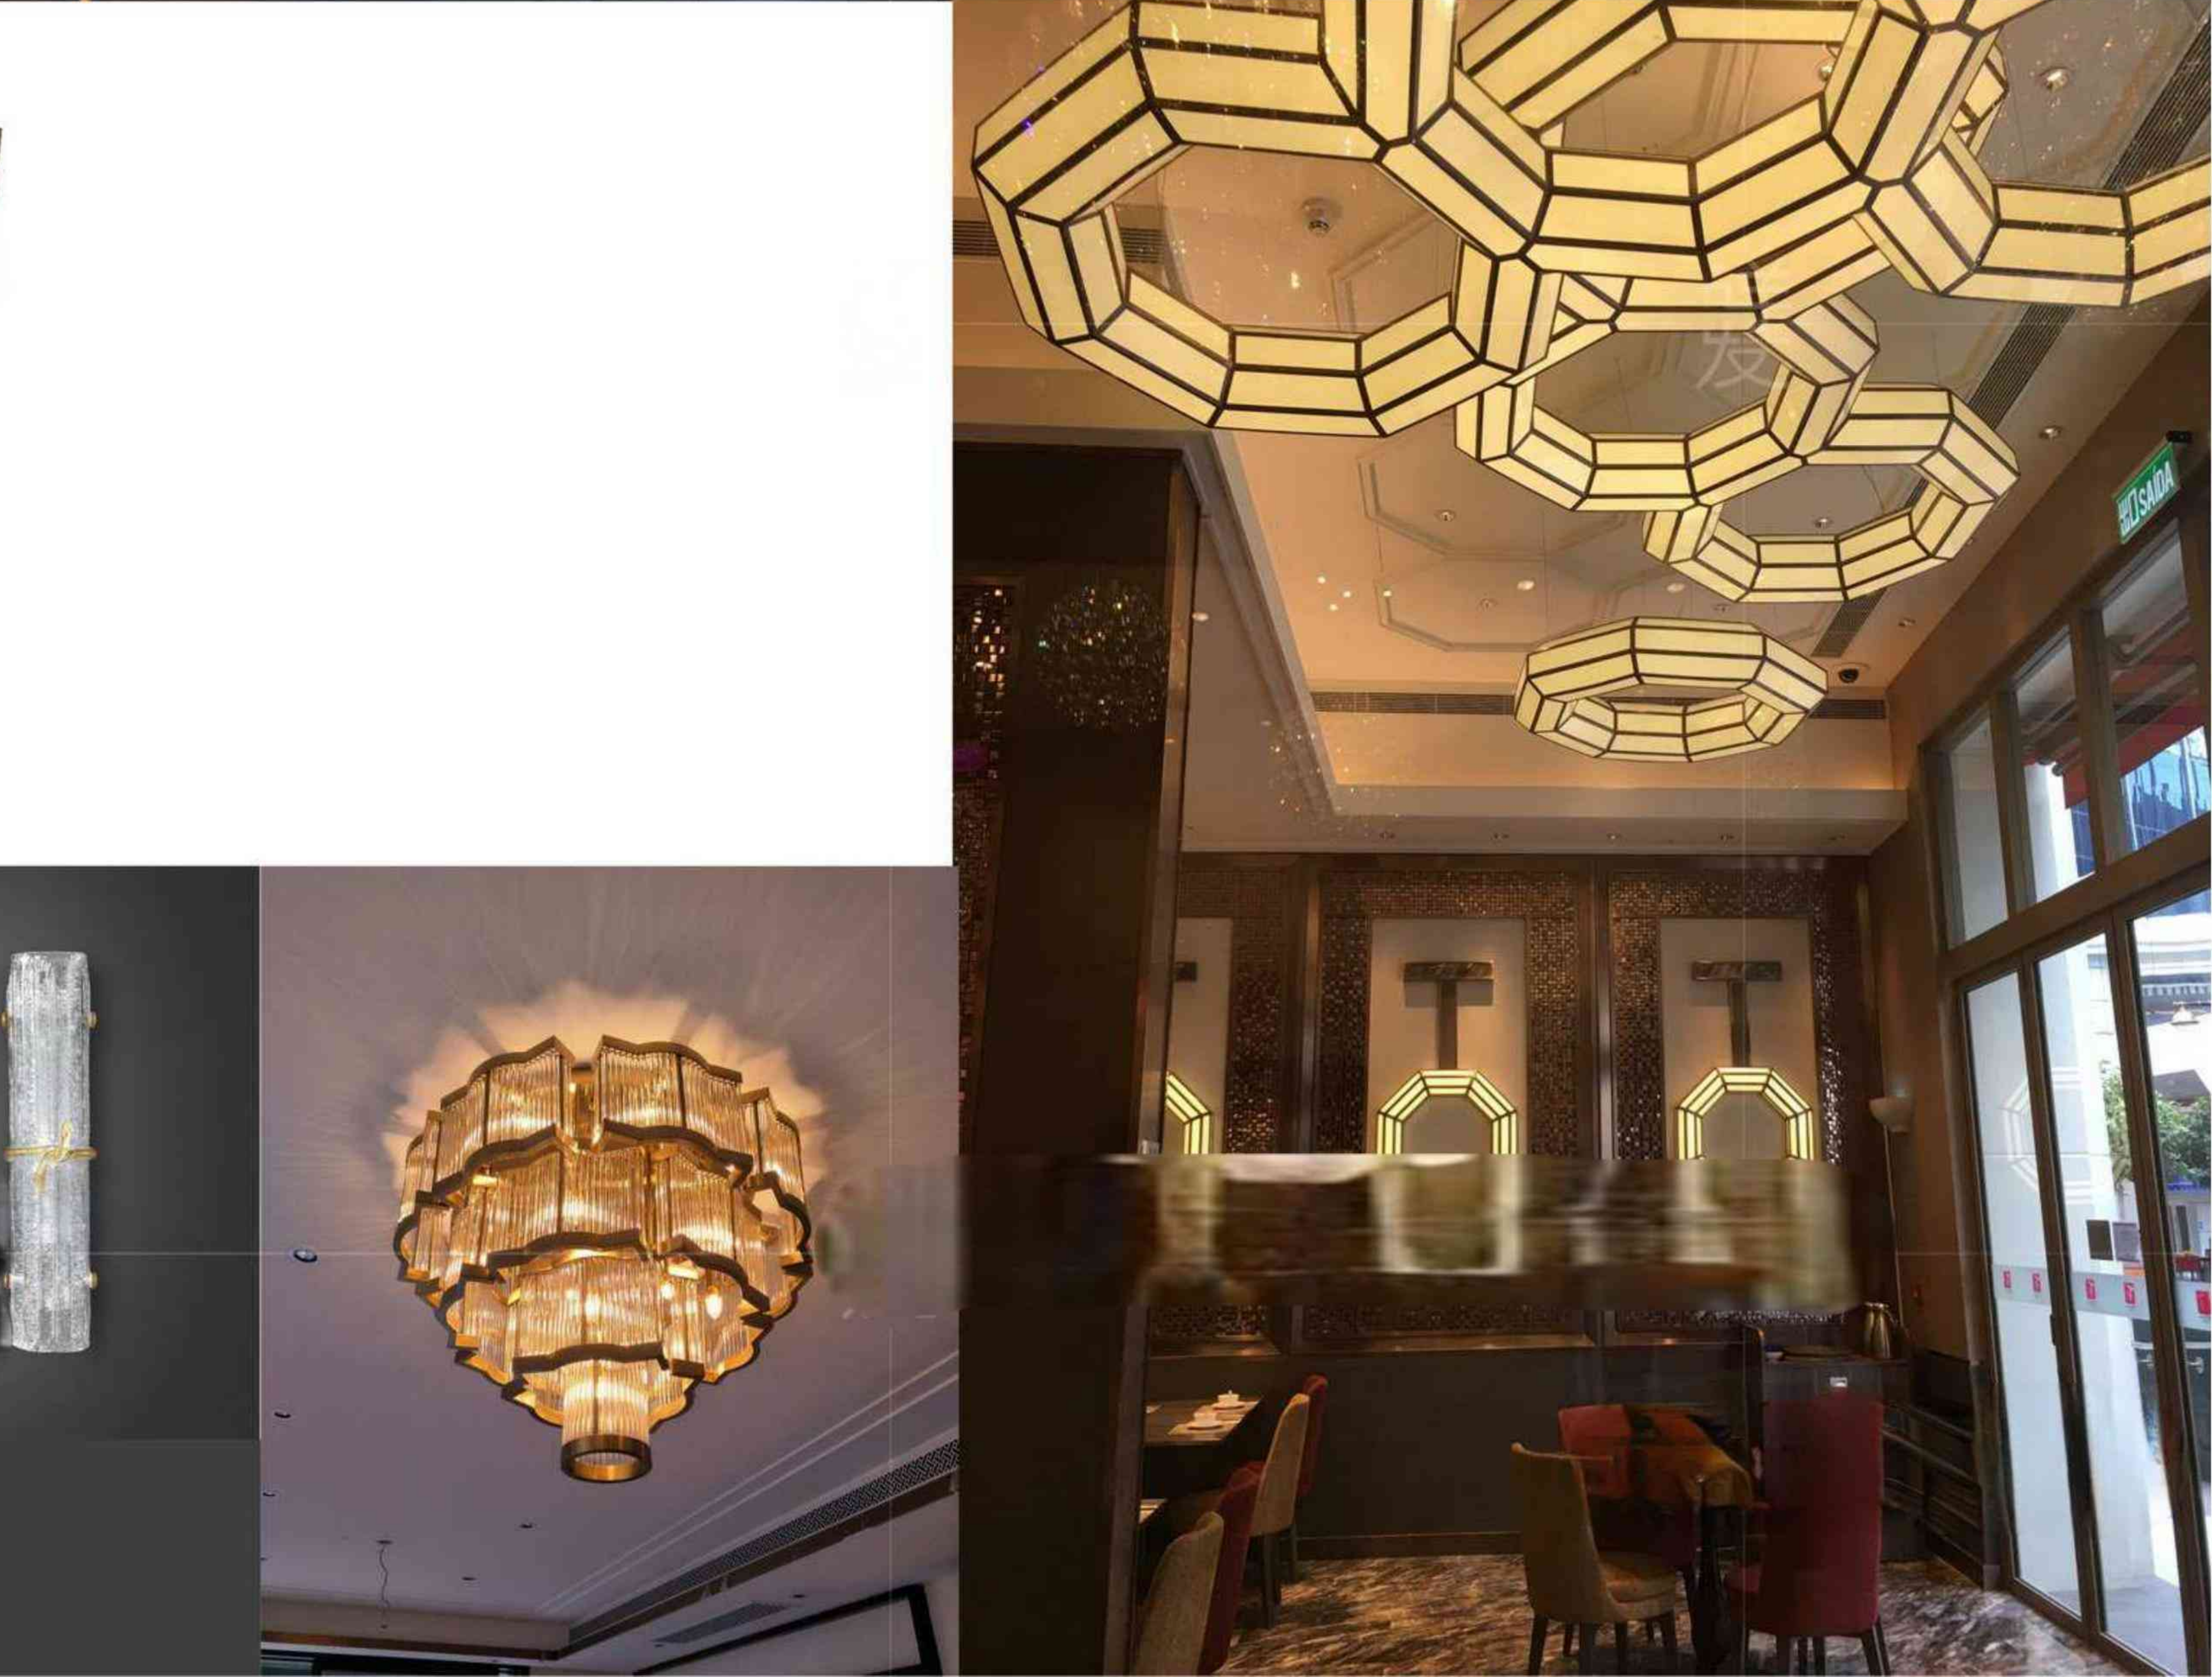

SUBTLE LIGHT

Under the sun The vast world of the world
Subtle light, and the movement
and static of everything.

EXPLORE & SEEK

设计师曾表达：探索和寻求、令人激动的旅程与舒适豪华的个人空间之间精确的平衡，是一个令人兴奋的历程。正是带此想法并付诸设计，才创造出令人惊叹的私人空间。

Designers have expressed that the precise balance between exploration and seeking, exciting journeys and comfortable and luxurious personal spaces is an exciting journey. It is with this idea and design that creates an amazing private space.