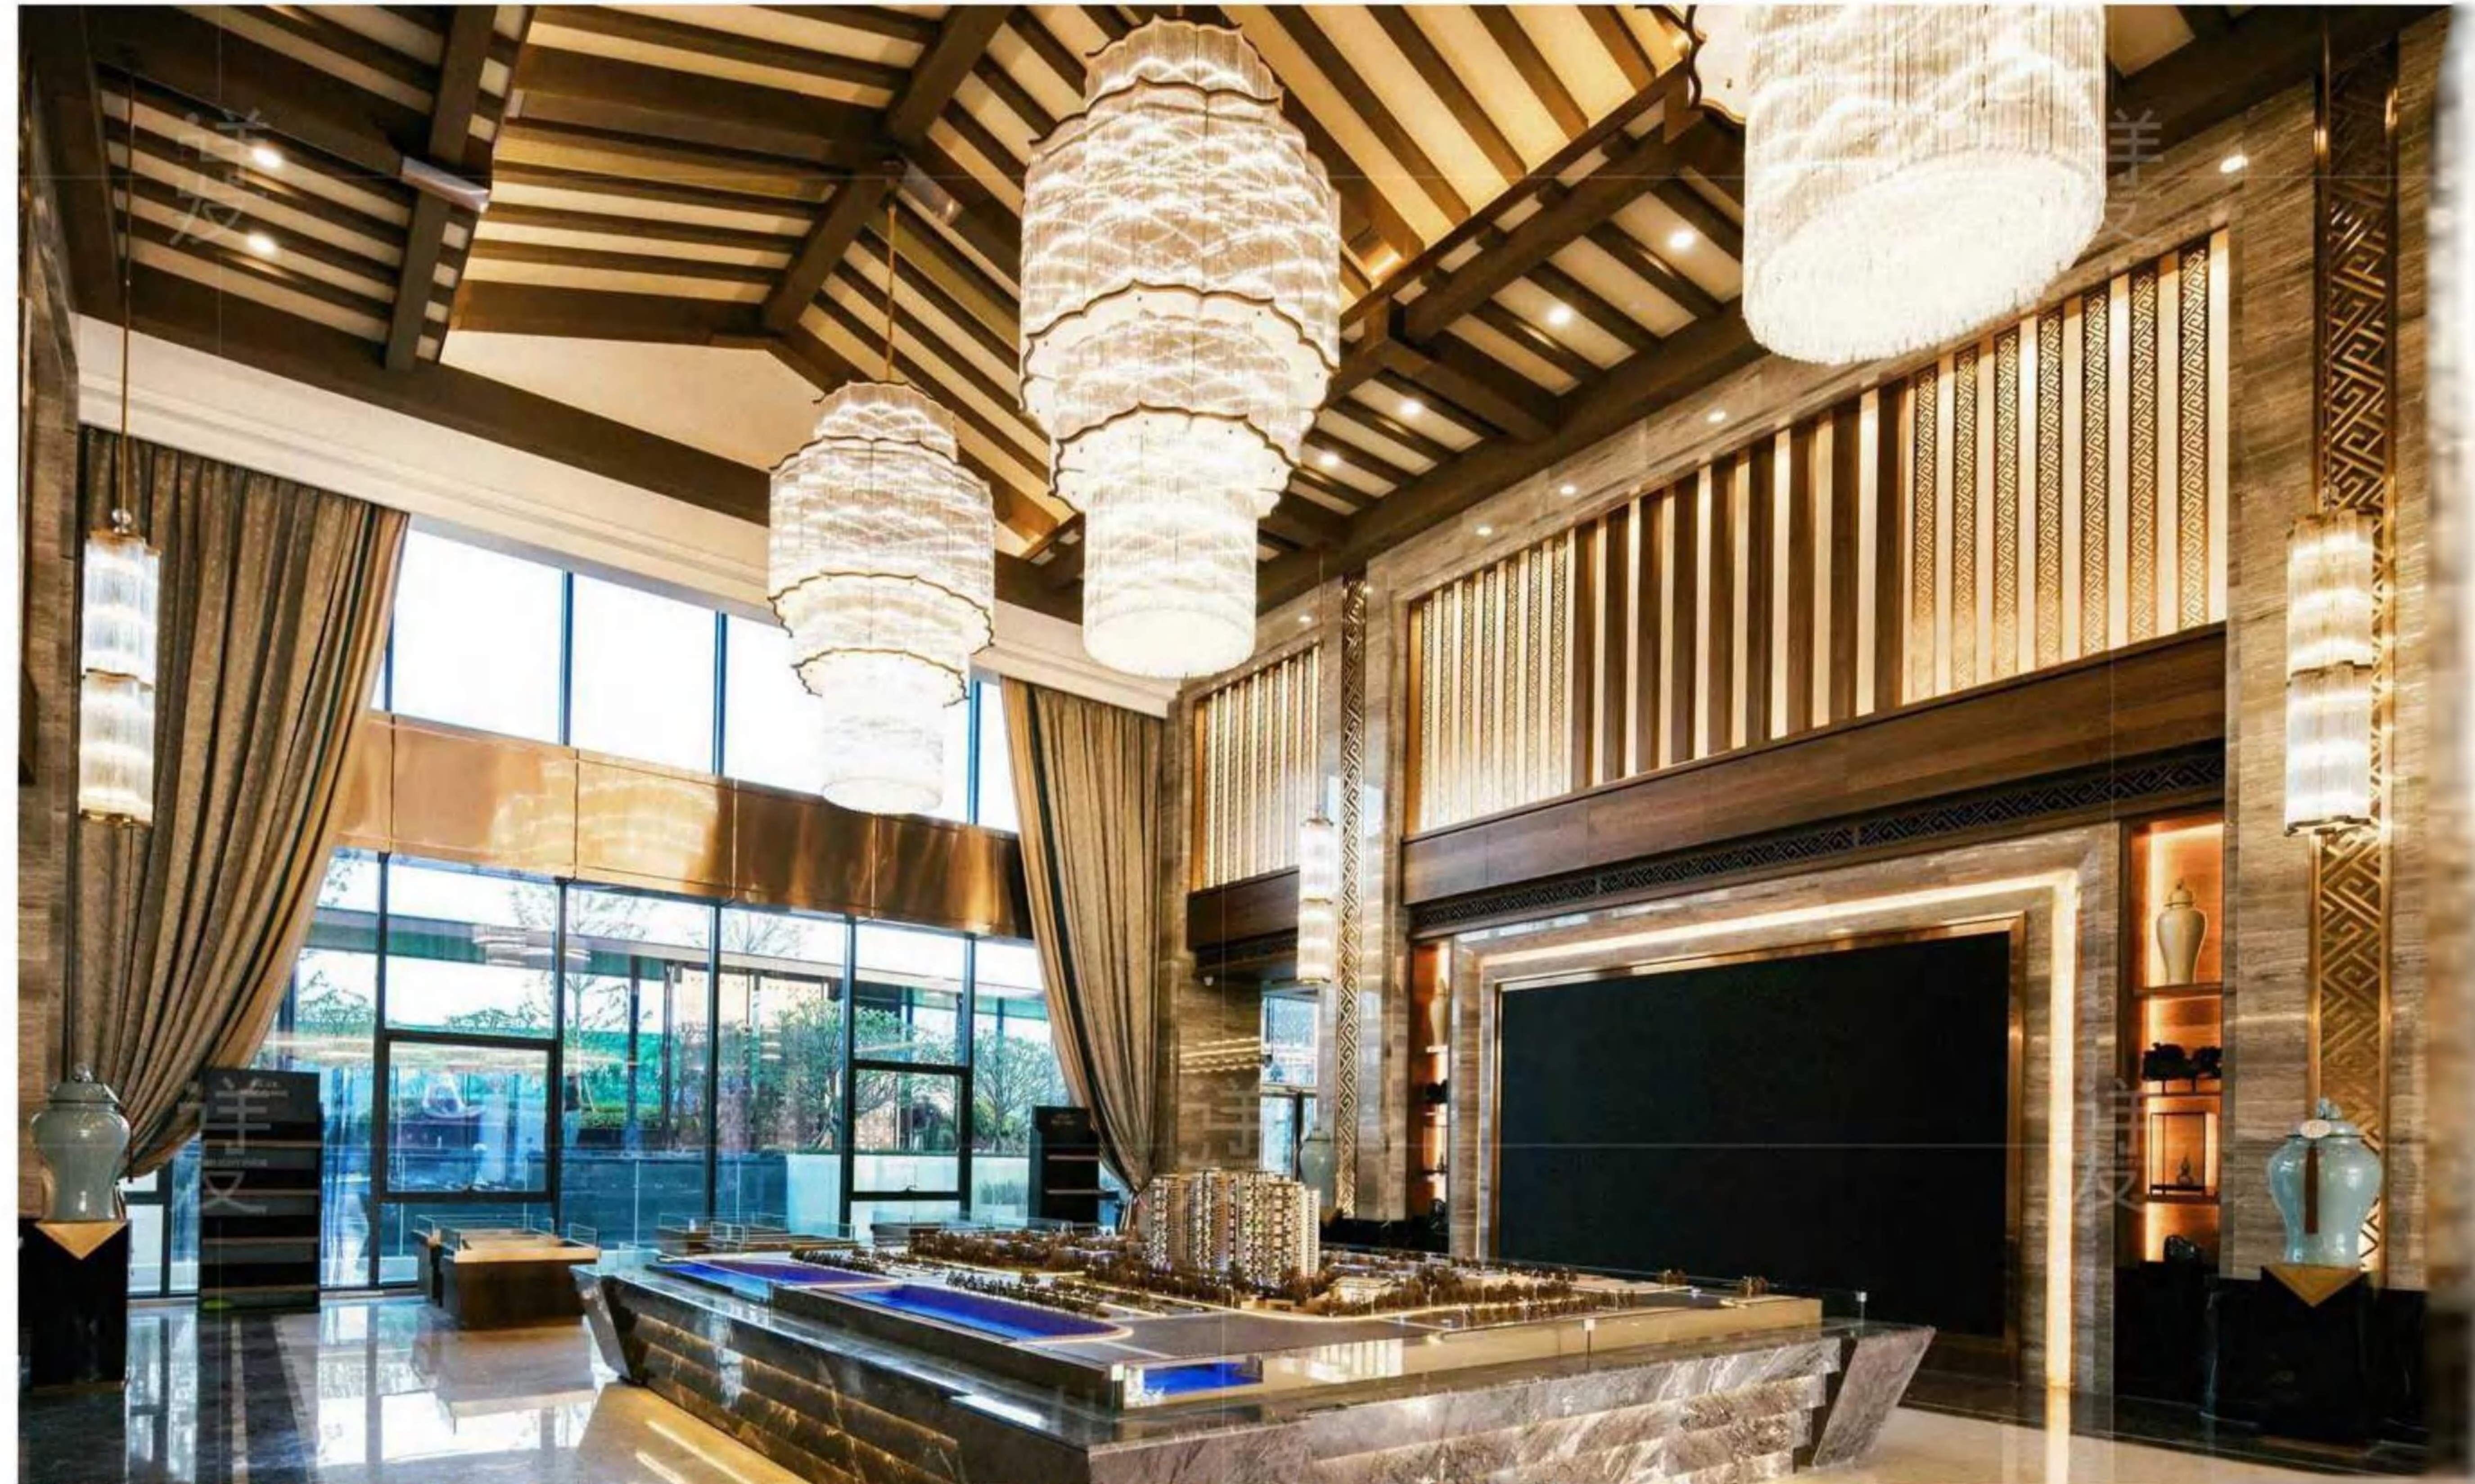

简约的作用之一是洞穿固有思维
继而重新调整对待生命的态度，
灯具装点的是生活方式，抛开形
式，从情感层面直切内心。

One of the functions of simplicity is to penetrate the inherent thinking.
And then re-adjust the attitude towards life.
The lamp is decorated with a lifestyle, throwing away
Style, from the emotional level to the heart.