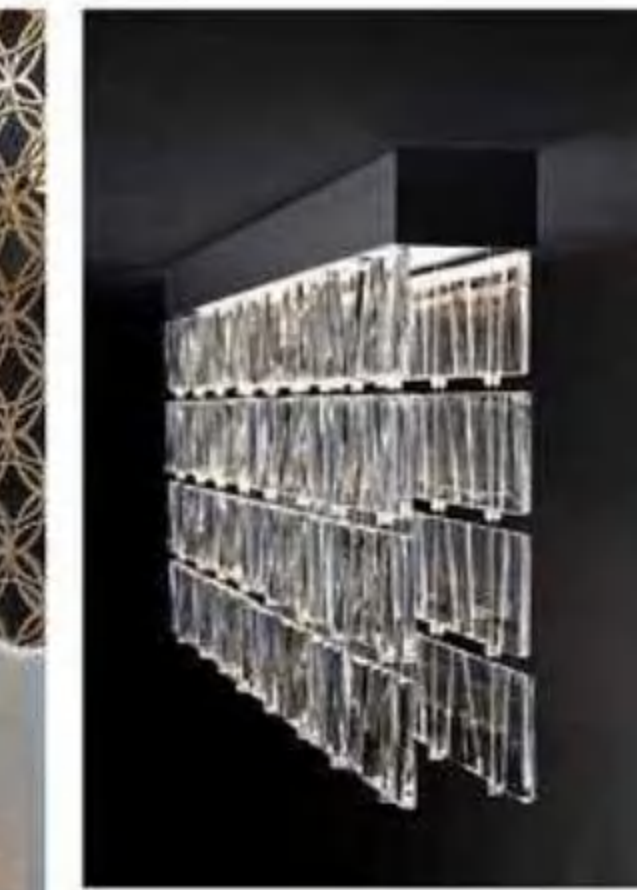

大腕 Big Shot's

Representative of non-standard engineering lamps

大腕 Representative of non-standard engineering lamps Big Shot's ...