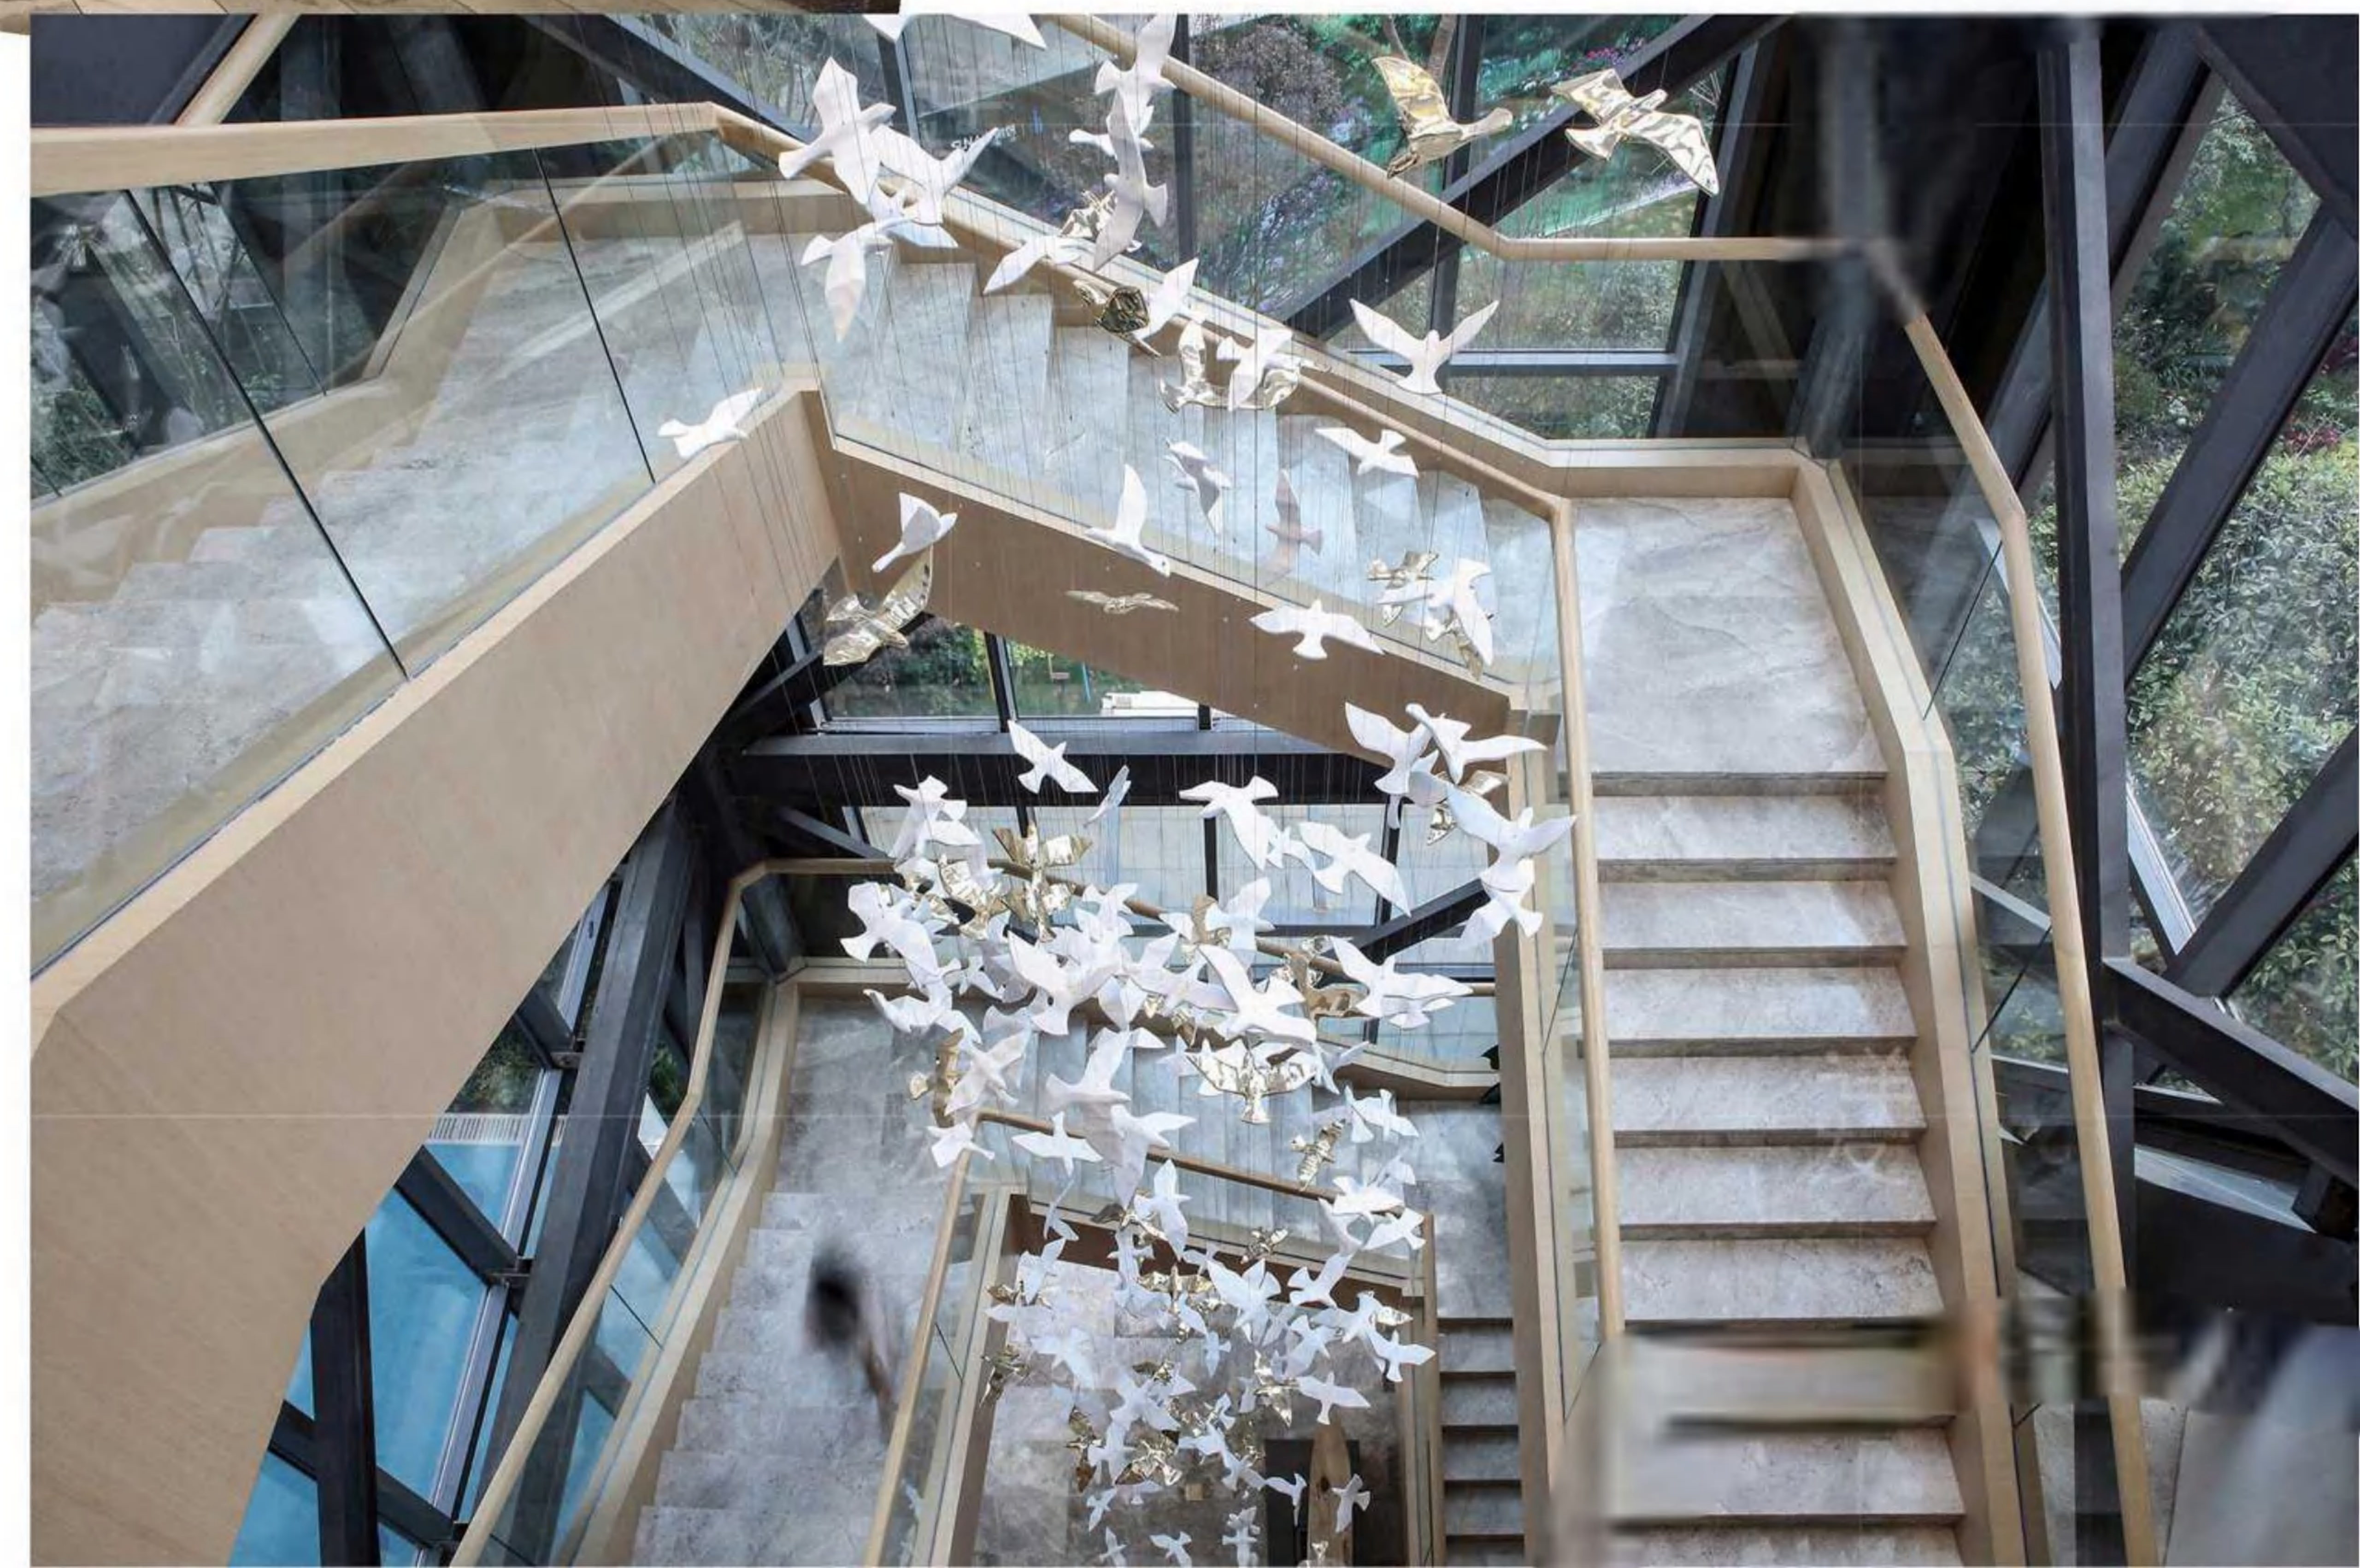

大腕

Representative of non-standard engineering lamps
Big Shot's ...

用设计的创新力量在固有架构下，
去撬动一种新的灯具空间感知！
Applying innovative design power to the inherent structure,
Inspire new sense of lighting space!