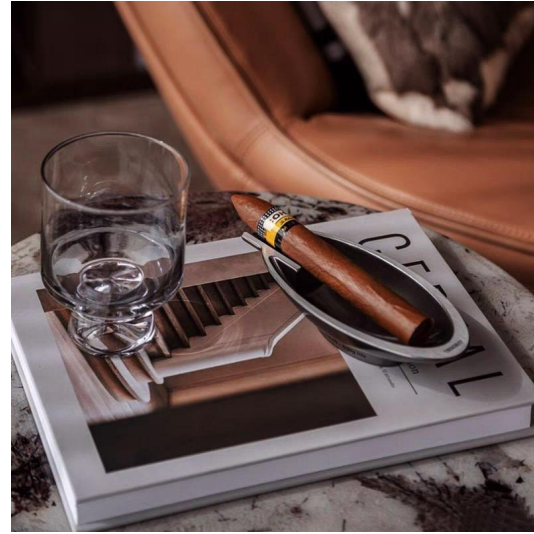

Home Decoration Project Case

客厅饰品组合

LIVINGROOM

餐厅饰品组合

DINING ROOM

茶室饰品组合

Teahouse
combination

门厅饰品组合

Entry door Soft
d e c o r a t i o n

边柜饰品组合

ENTRANCE

卧室饰品组合

B E D R O O M

女装组合套装

Women's clothing combination

男装组合套装