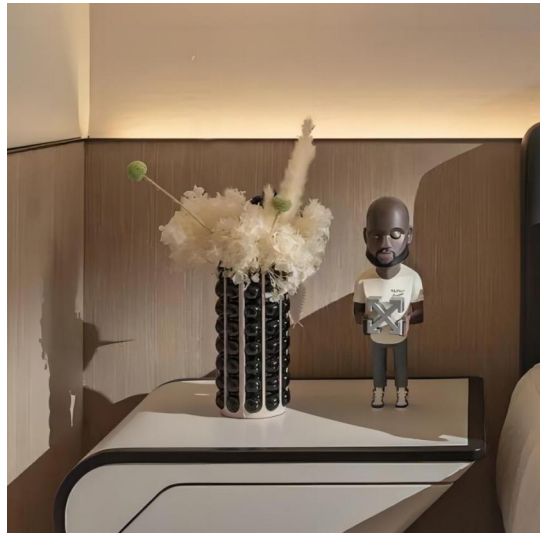

Home Decoration Project Case

客厅饰品组合

LIVINGROOM

餐厅饰品组合

DINING ROOM

茶室饰品组合

Teahouse
combination

门厅饰品组合

Entry door Soft
d e c o r a t i o n

边柜饰品组合

ENTRANCE

卧室饰品组合

B E D R O O M

女装组合套装

Women's clothing combination

男装组合套装

Men's clothing combination

抽屉组合套装

Drawer combination

毛毡组合套装

Felt combination

儿童房组合套装

Children room combination

梳妆台组合套装