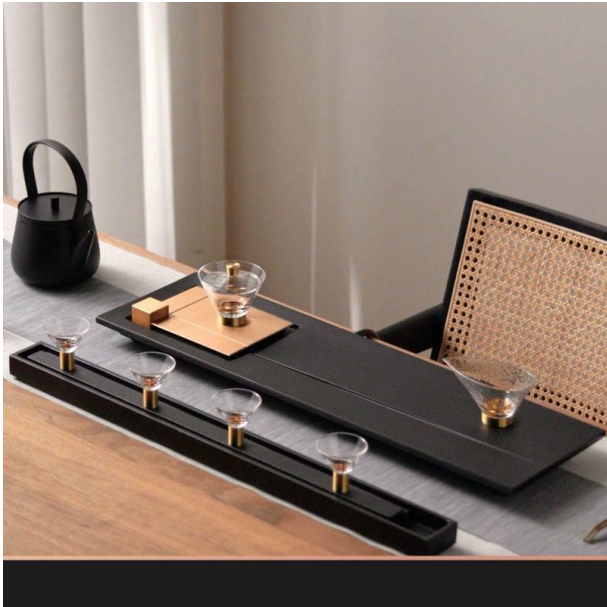

Home Decoration Project Case

客厅饰品组合

LIVINGROOM

餐厅饰品组合

DINING ROOM

茶室饰品组合

Teahouse
combination

门厅饰品组合

Entry door Soft
d e c o r a t i o n

边柜饰品组合

ENTRANCE

卧室饰品组合

B E D R O O M

女装组合套装

Women's clothing combination

男装组合套装