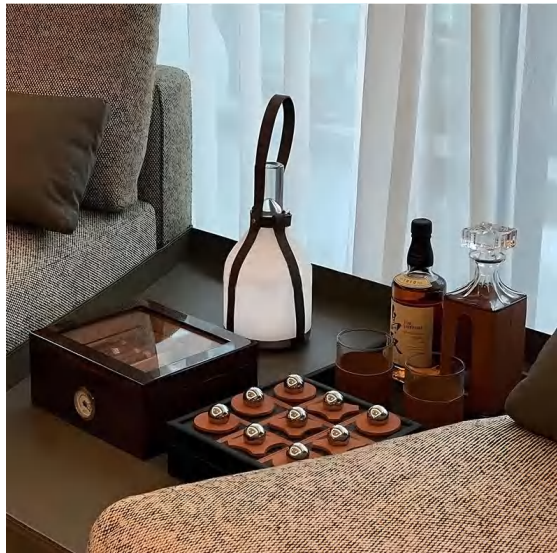

Home Decoration Project Case

客厅饰品组合

LIVINGROOM

餐厅饰品组合

DINING ROOM

茶室饰品组合

Teahouse
combination

门厅饰品组合

Entry door Soft
d e c o r a t i o n

边柜饰品组合

ENTRANCE

卧室饰品组合

B E D R O O M

女装组合套装

Women's clothing combination

男装组合套装