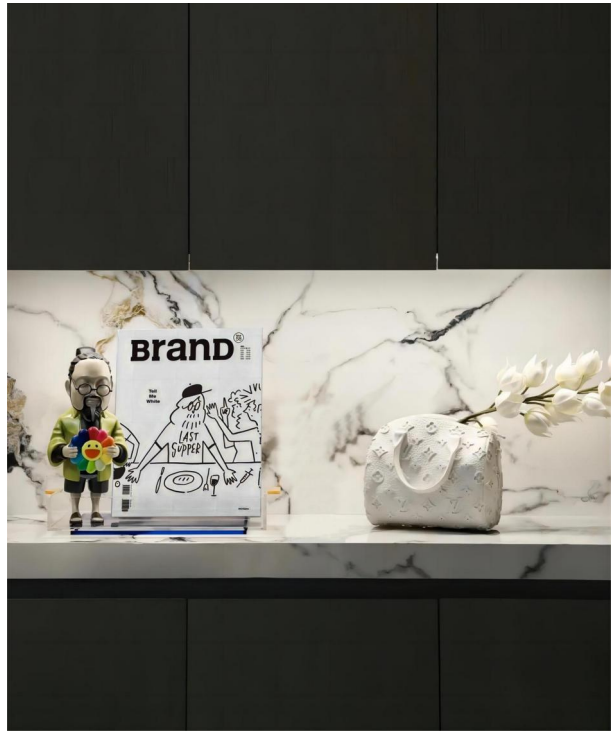

Home Decoration Project Case

客厅饰品组合

LIVINGROOM

餐厅饰品组合

DINING ROOM

茶室饰品组合

Teahouse
combination

门厅饰品组合

Entry door Soft
d e c o r a t i o n

边柜饰品组合

ENTRANCE

卧室饰品组合

B E D R O O M

女装组合套装

Women's clothing combination

男装组合套装