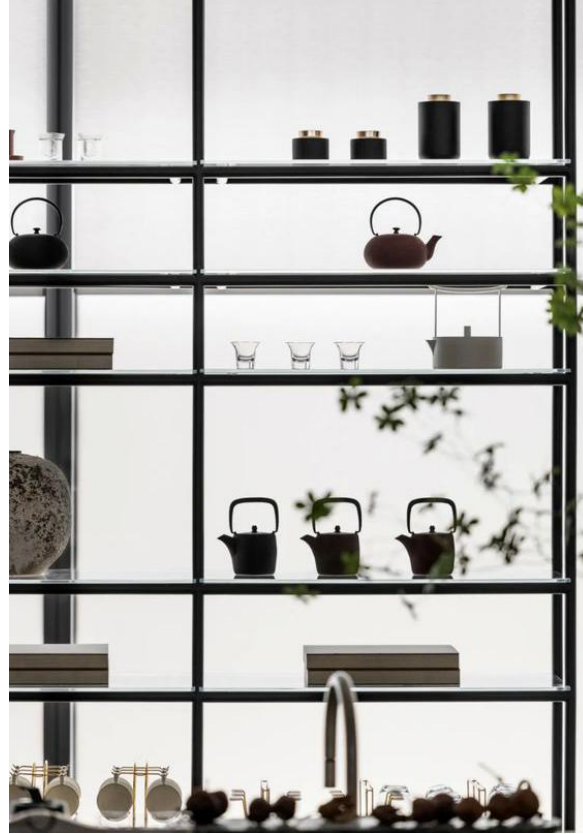

Home Decoration Project Case

客厅饰品组合

LIVINGROOM

餐厅饰品组合

DINING ROOM

茶室饰品组合

Teahouse
combination

门厅饰品组合

Entry door Soft
d e c o r a t i o n

边柜饰品组合

ENTRANCE

卧室饰品组合

B E D R O O M

女装组合套装

Women's clothing combination

男装组合套装

Floral combination

托盘组合

Tray combination