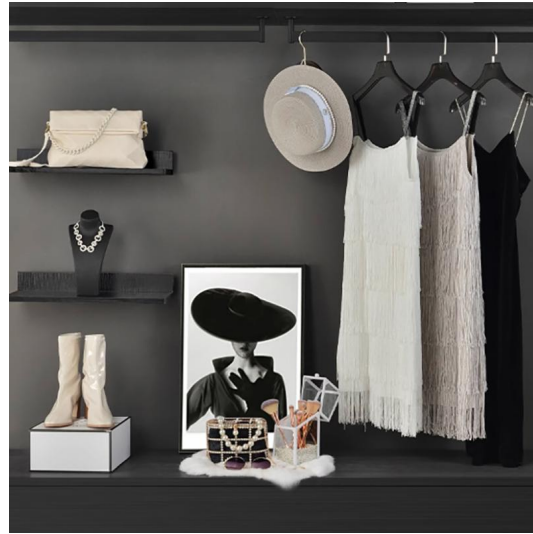

Home Decoration Project Case

客厅饰品组合

LIVINGROOM

餐厅饰品组合

DINING ROOM

茶室饰品组合

Teahouse
combination

门厅饰品组合

Entry door Soft
d e c o r a t i o n

边柜饰品组合

ENTRANCE

卧室饰品组合

B E D R O O M

女装组合套装

Women's clothing combination

男装组合套装

Men's clothing combination

抽屉组合套装

Drawer combination

毛毡组合套装

Felt combination

儿童房组合套装

Children room combination

梳妆台组合套装