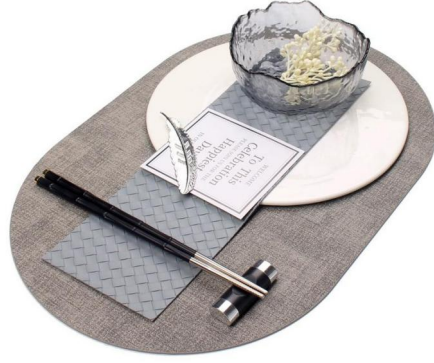

Home Decoration Project Case

客厅饰品组合

LIVINGROOM

餐厅饰品组合

DINING ROOM

茶室饰品组合

Teahouse
combination

门厅饰品组合

Entry door Soft
d e c o r a t i o n

边柜饰品组合

ENTRANCE

卧室饰品组合

B E D R O O M

女装组合套装

Women's clothing combination

男装组合套装