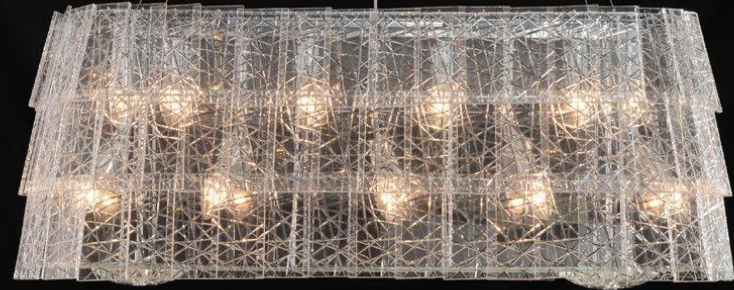

Model: YT60158-20D
Size: L1120W375H420mm
Color: 铬色