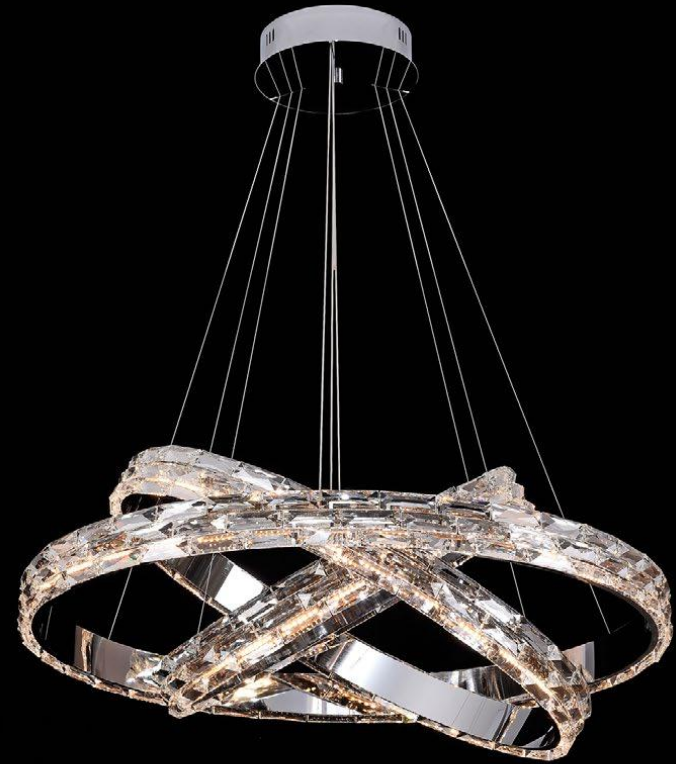

60210 Series

Model: YT60210-10X
Size: D650*H175mm
Color: 铬色

60211 Series

Model: YT60211-2D
Size: D190*H1050mm
Color: 铬色

Model: YT60211-12D
Size: D470*H3000mm
Color: 铬色

60217 Series

Model: YT60217-1D
Size: D600*H550mm
Color: 铬色