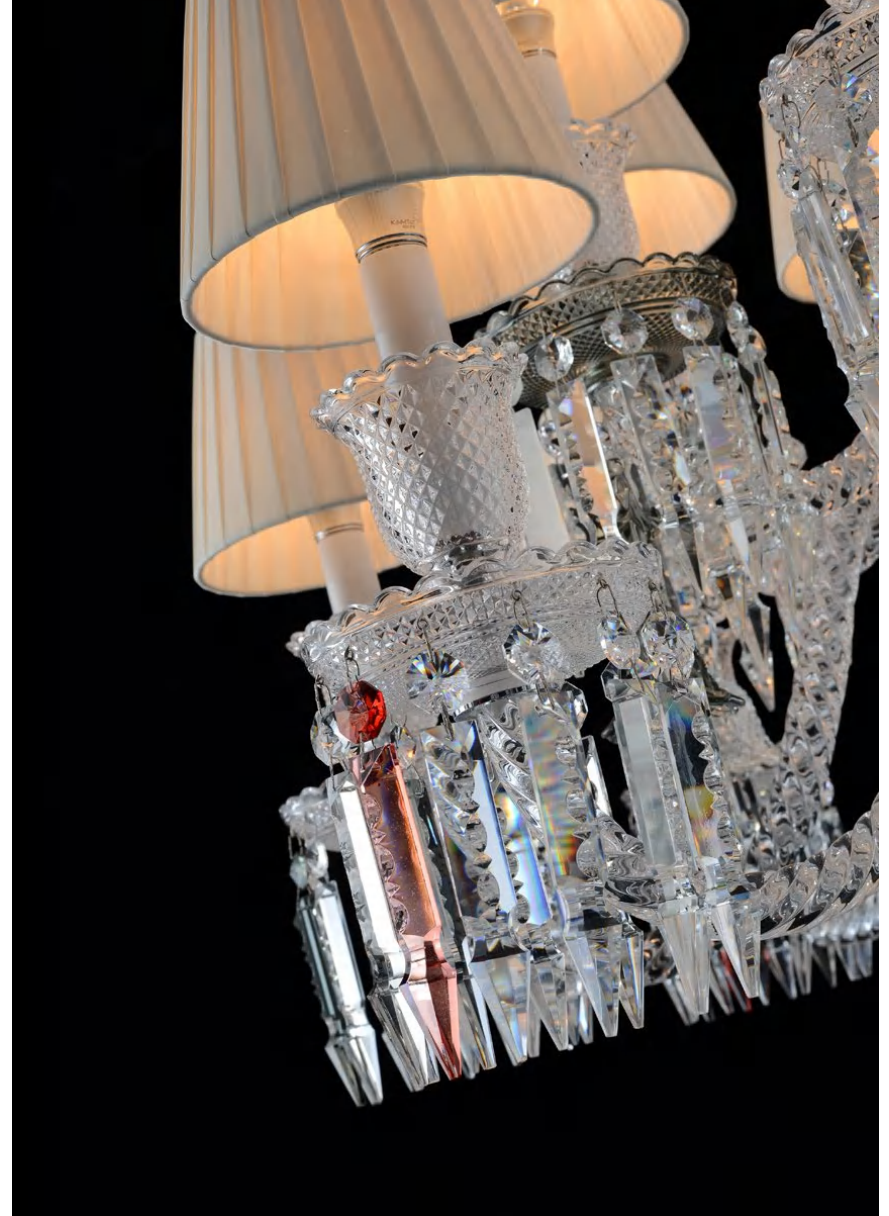

Model: YT60141-8D
Size: D550*H1400mm
Color: 银色

60141 Series

Model YT60141-15D
Size D650*H1300mm
Color 铬色

Model YT60141D-24D
Size L1300*W320*H400mm
Color 铬色

60150 Series

60150 Series

Model: YT60150-16D
Size: D970*H1150mm
Color: 铬色