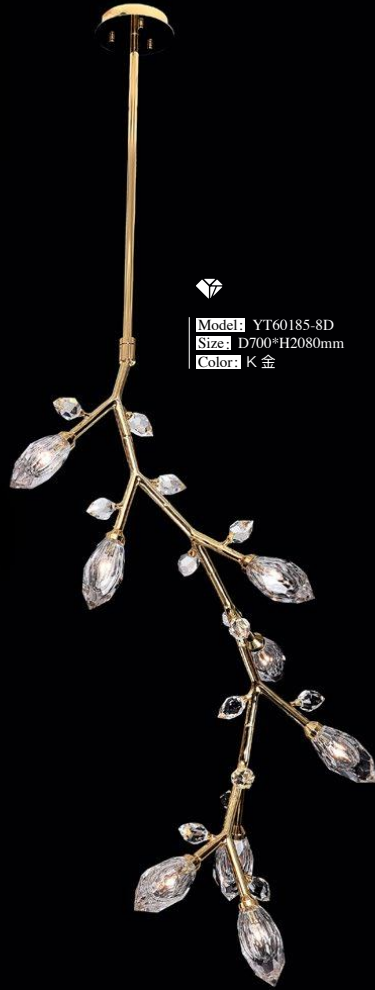

Model: YT60185-8D
Size: D700*H2080mm
Color: K金

Decorating life, Reserving beauty