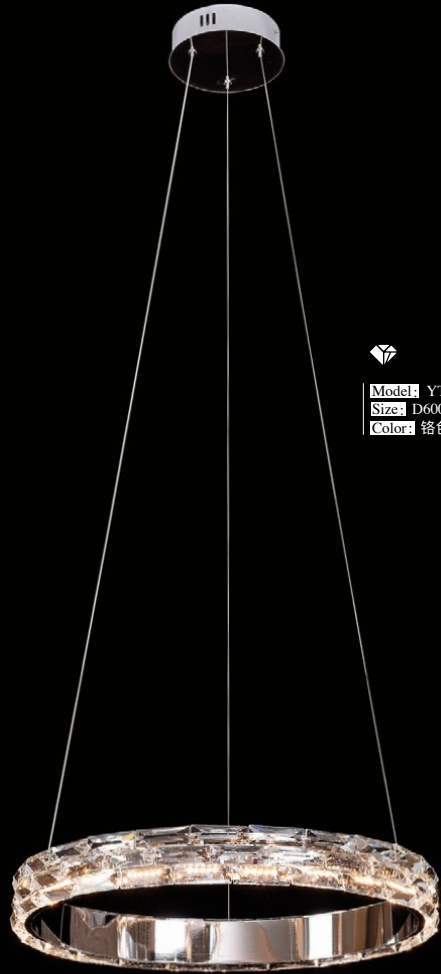

60210 Series

Model: YT60210-10X
Size: D650*H175mm
Color: 铬色

60211 Series

Model: YT60211-2D
Size: D190*H1050mm
Color: 铬色

Model: YT60211-12D
Size: D470*H3000mm
Color: 铬色

60217 Series

Model: YT60217-1D
Size: D600*H550mm
Color: 铬色