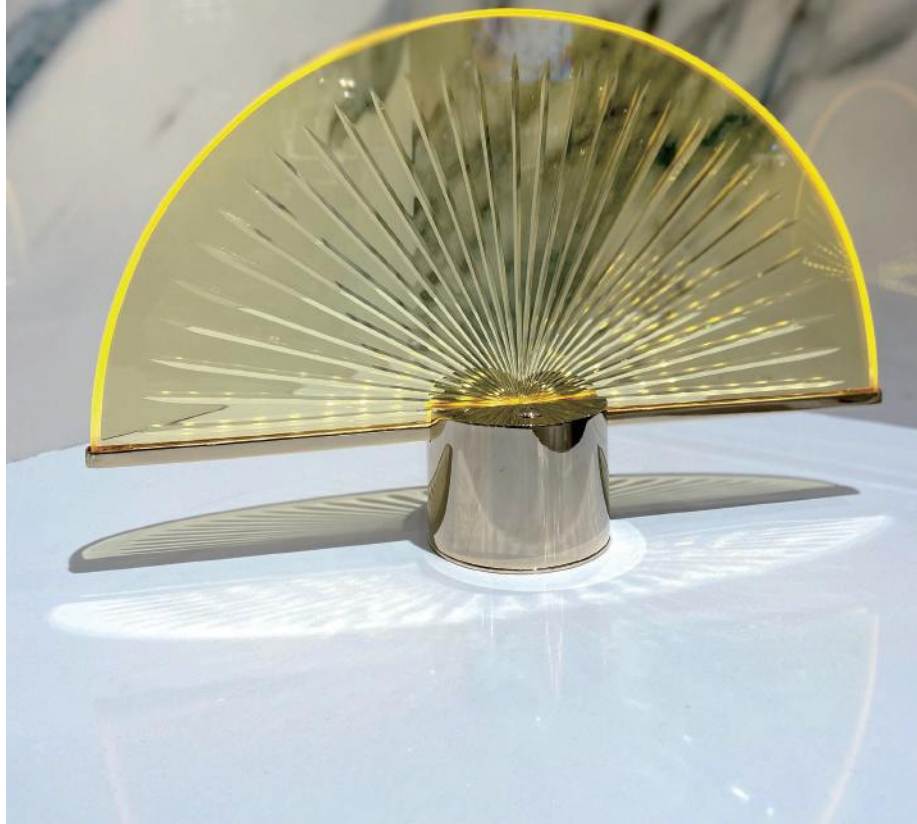

Model: FC-682
Size: 403*90*258mm
Color: 金黄

Model: FC-682
Size: 403*90*258mm
Color: 透明