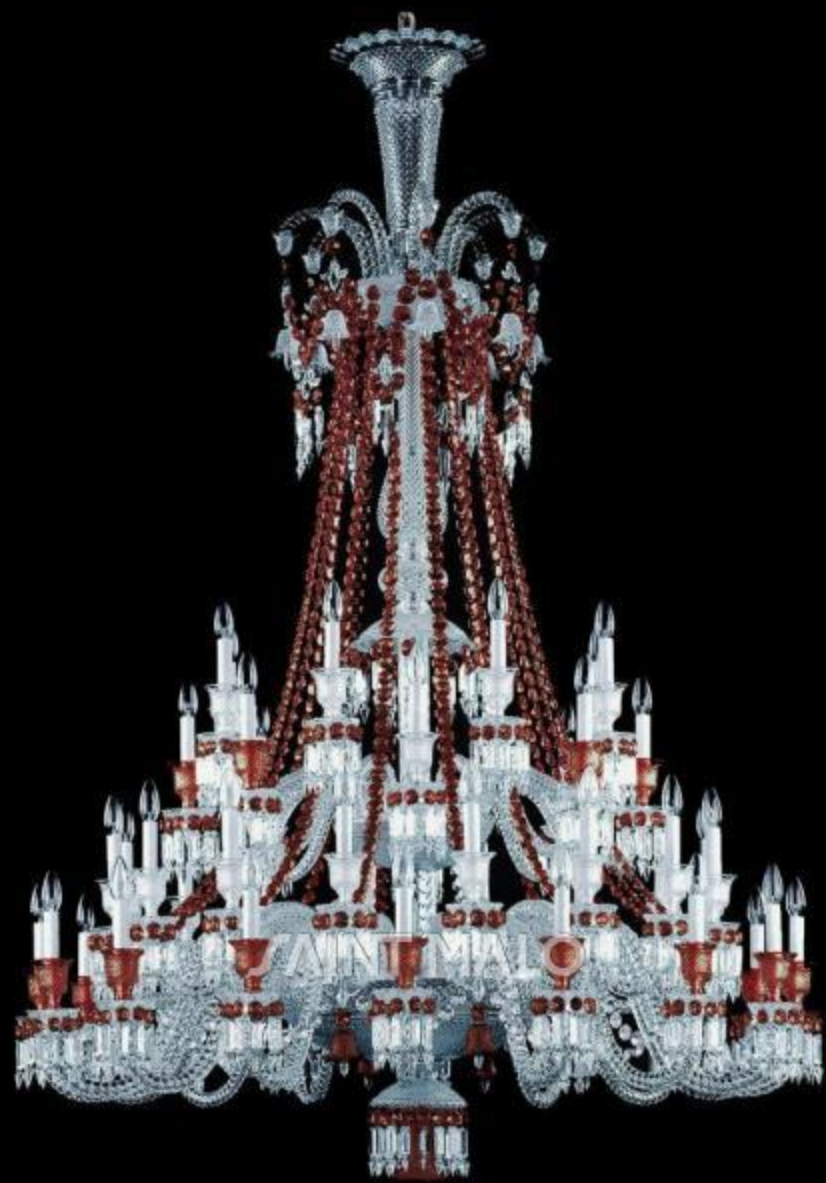

BZR-L1248 | ST.MALO

48-light chandelier
H1950 D1530 mm
48×40W E14
Chrome+clear and red