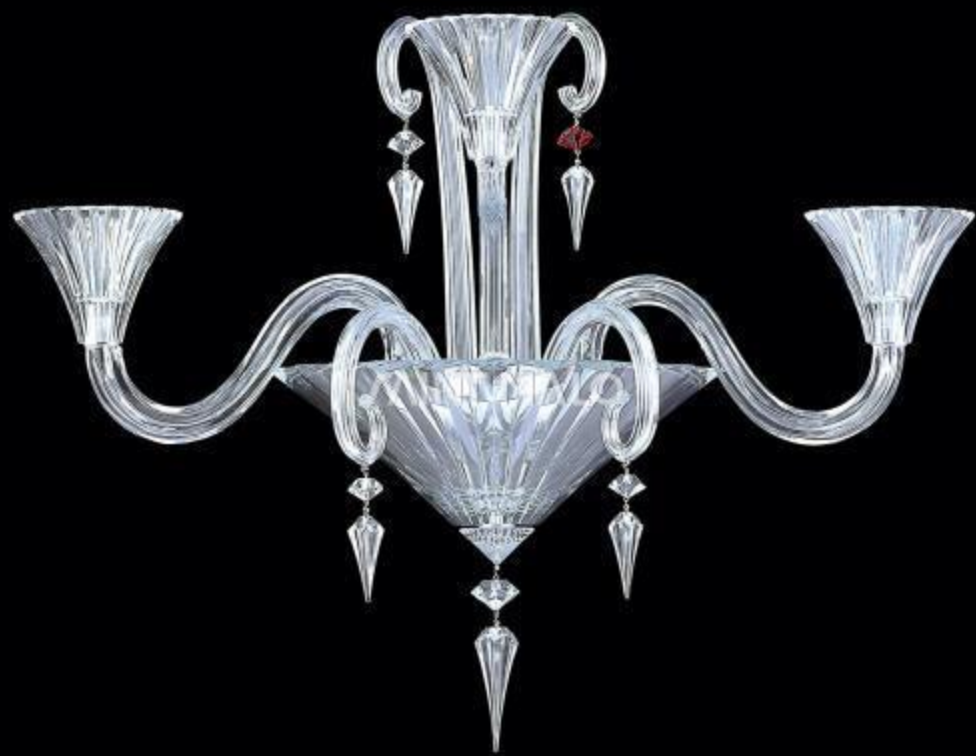

BKY-W123 | ST.MALO

3-light wall lamp
W840 E410 H640 mm
3×25W G9
Chrome