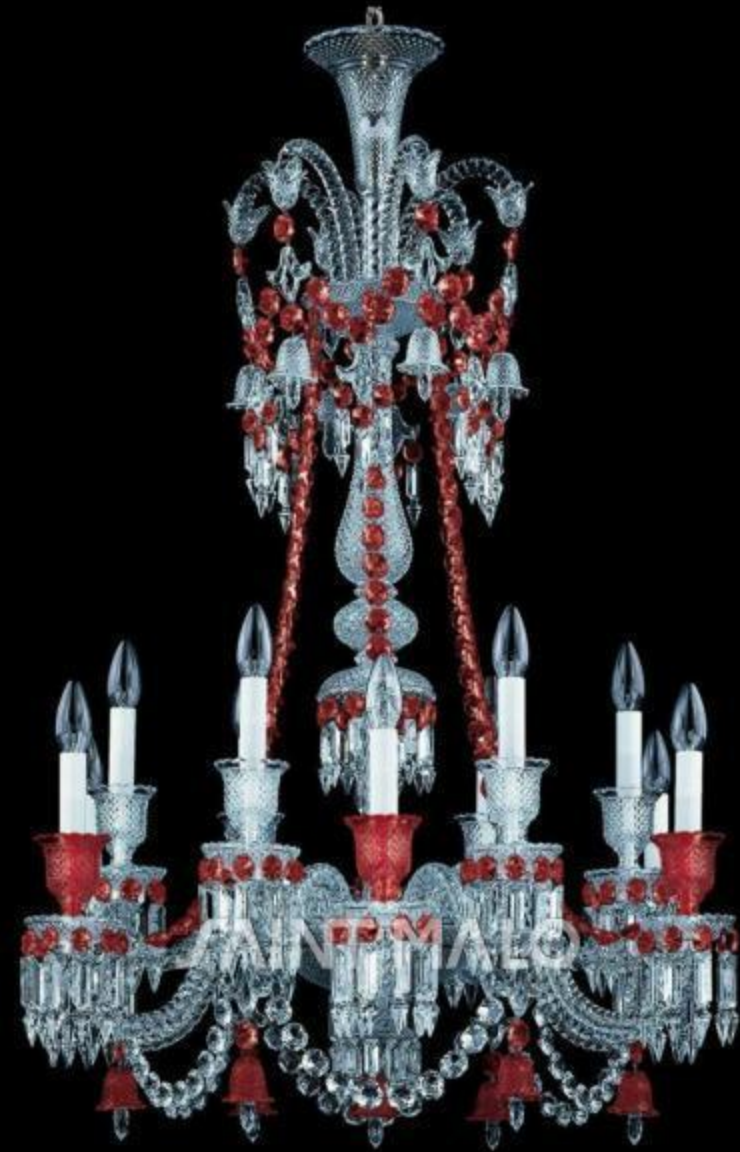

BZR-HL126+6 | ST.MALO

12-light high chandelier
H1130 D810 mm
12x40W E14
Chrome+clear and red