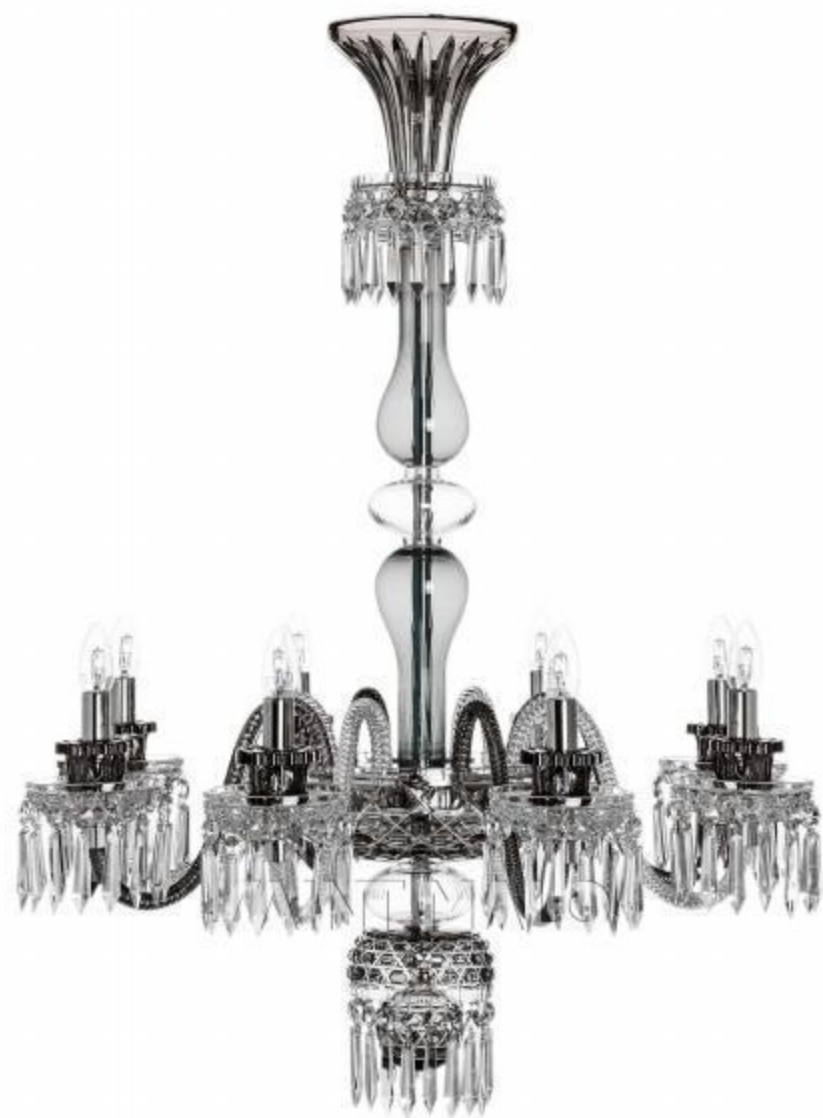

LUC-HL128A | ST.MALO

8-light high chandelier
H1100 D820 mm
8×40W E14
Chrome+clear and grey