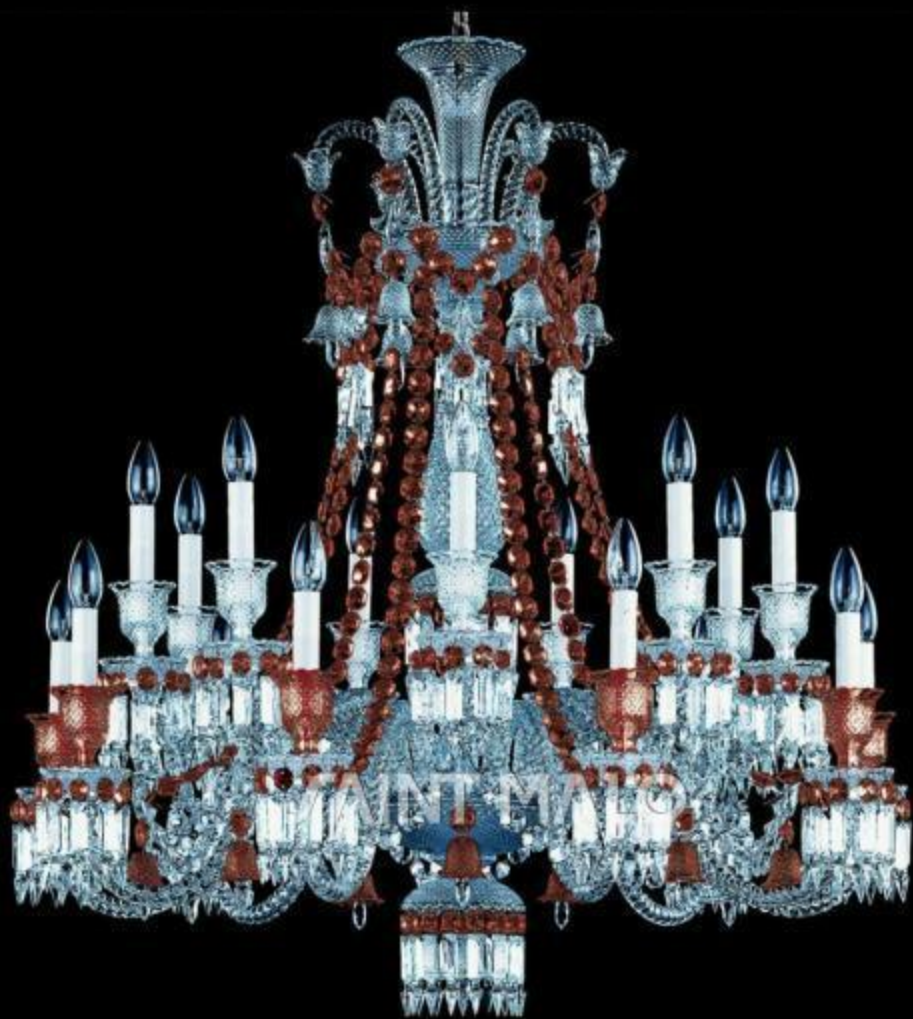

BZR-L129+9 | ST.MALO

18-light chandelier
H1110 D1020 mm
18×40W E14
Chrome+clear and red