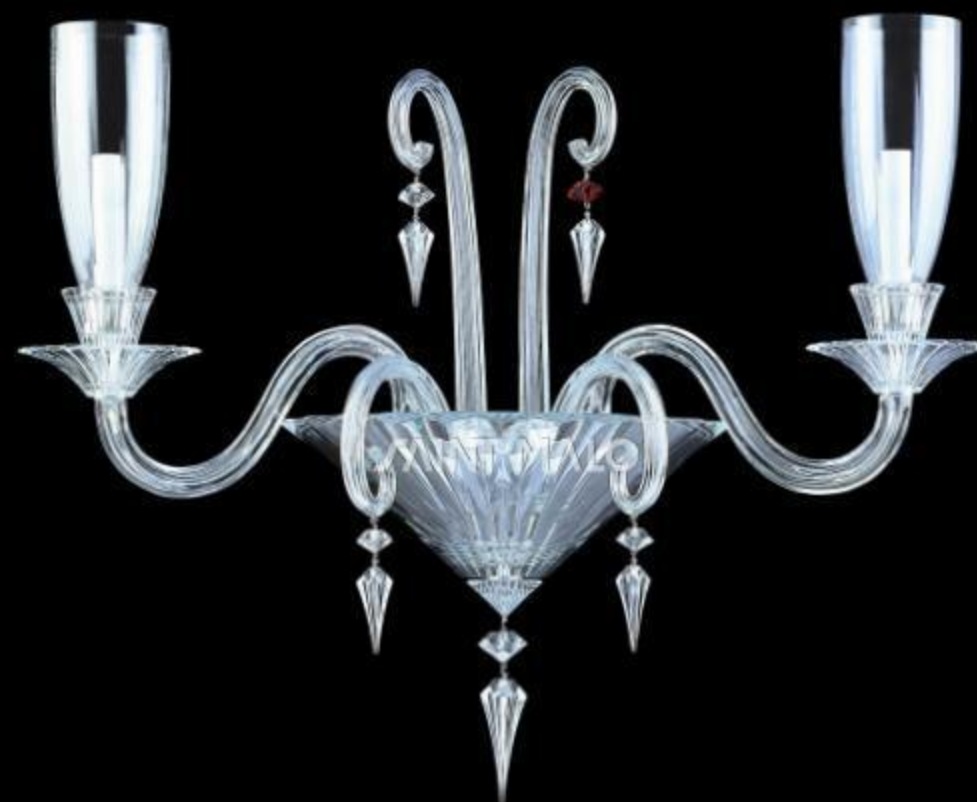

BKH-W122 | ST.MALO

2-light wall lamp
W840 E310 H640 mm
2×25W G9
Chrome