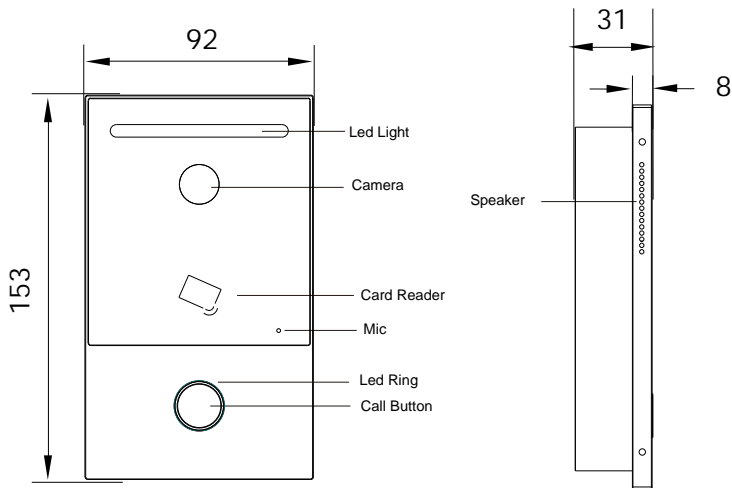

Product Overview