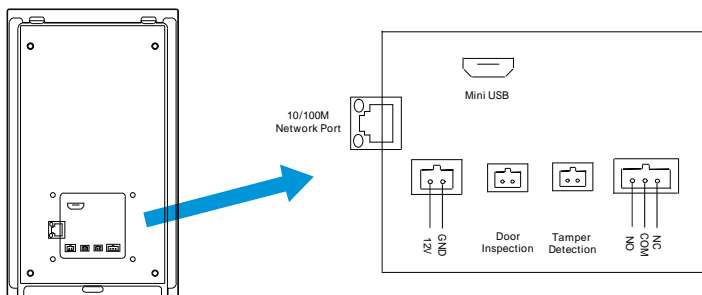

Device Wiring