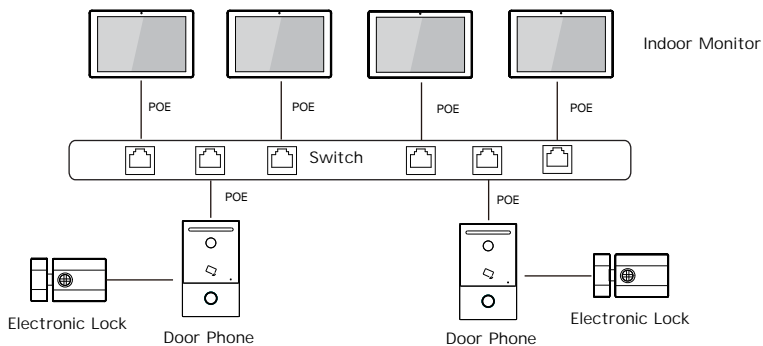

### Accessories

With mounting box

## Installation

Cut a hole on wall slightly bigger than 146\*32mm to fit in the mounting box, use screws to fix it in the wall. Clip in the upper two hooks of the mounting box to the device, and screw it tight at the bottom.

## Network Topology