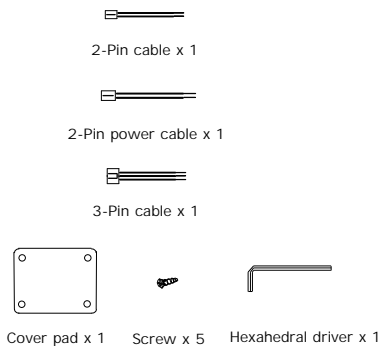

### Accessories

With mounting box

## Installation

Cut a hole on wall slightly bigger than 146\*32mm to fit in the mounting box, use screws to fix it in the wall. Clip in the upper two hooks of the mounting box to the device, and screw it tight at the bottom.