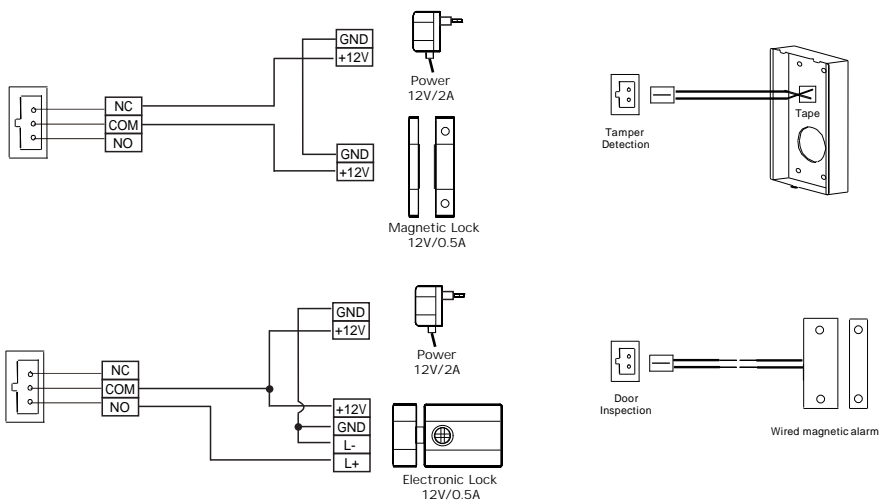

Unlock Wiring

Notice information:

For the system configuration, please visit <http://en.taichuan.com/service/> or contact us by:

Technical support email: globalmarket@taichuan.com

Telephone: +86-756-8665853