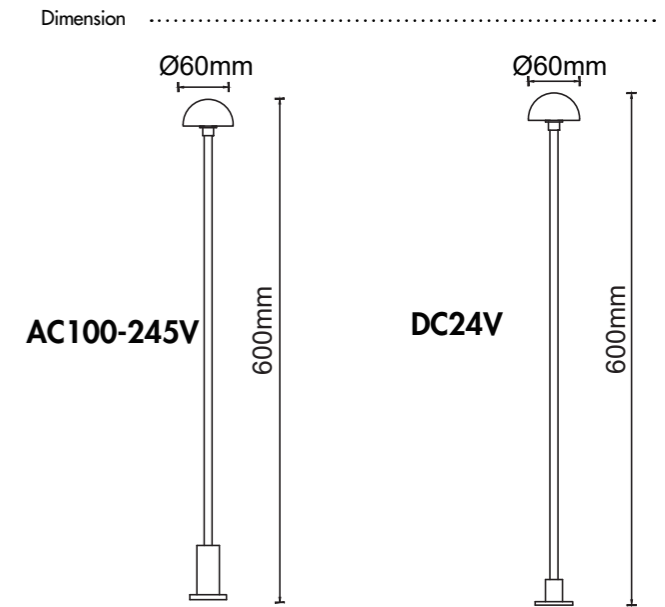

PLAYLITE® **PLAYLAWN FA /PLAYLAWN FAH**

PLAYLITE® **PLAYLAWN MA/PLAYLAWN MAH**