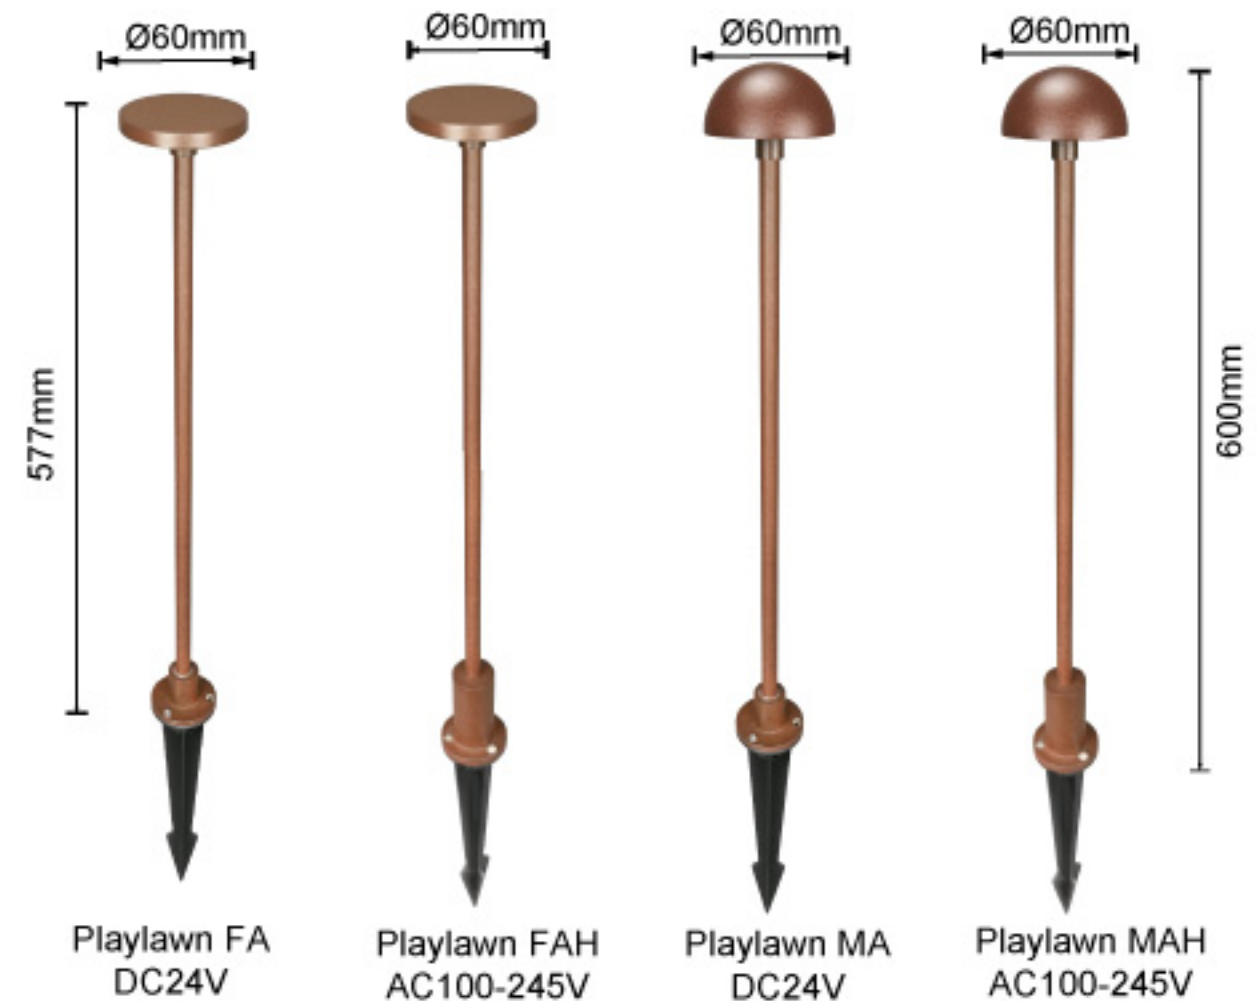

## Application

They are ideal for applications such as in hotels, houses, gardens, parks for the illumination of lawn, trees.

Lawn light with 360° beam angle.  
Flat top or mushroom top as options.  
With a round base for hard ground or wooden mounting,  
also with spike for lawn mounting.  
ideal for illumination for lawn or small plants in the garden.

CE IK04 IP65

3 years warranty as standard, 5 years as options

Passivated + powder coated paint

Only 60mm diameter with 360° beam

With round base for hard ground or wooden mounting

IP65 waterproof

With spike for lawn mounting