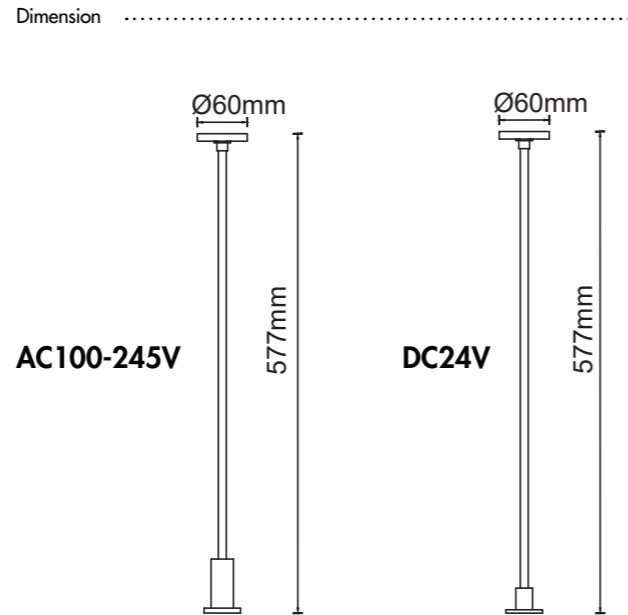

PLAYLITE® **PLAYLAWN FA /PLAYLAWN FAH**

PLAYLITE® **PLAYLAWN MA/PLAYLAWN MAH**