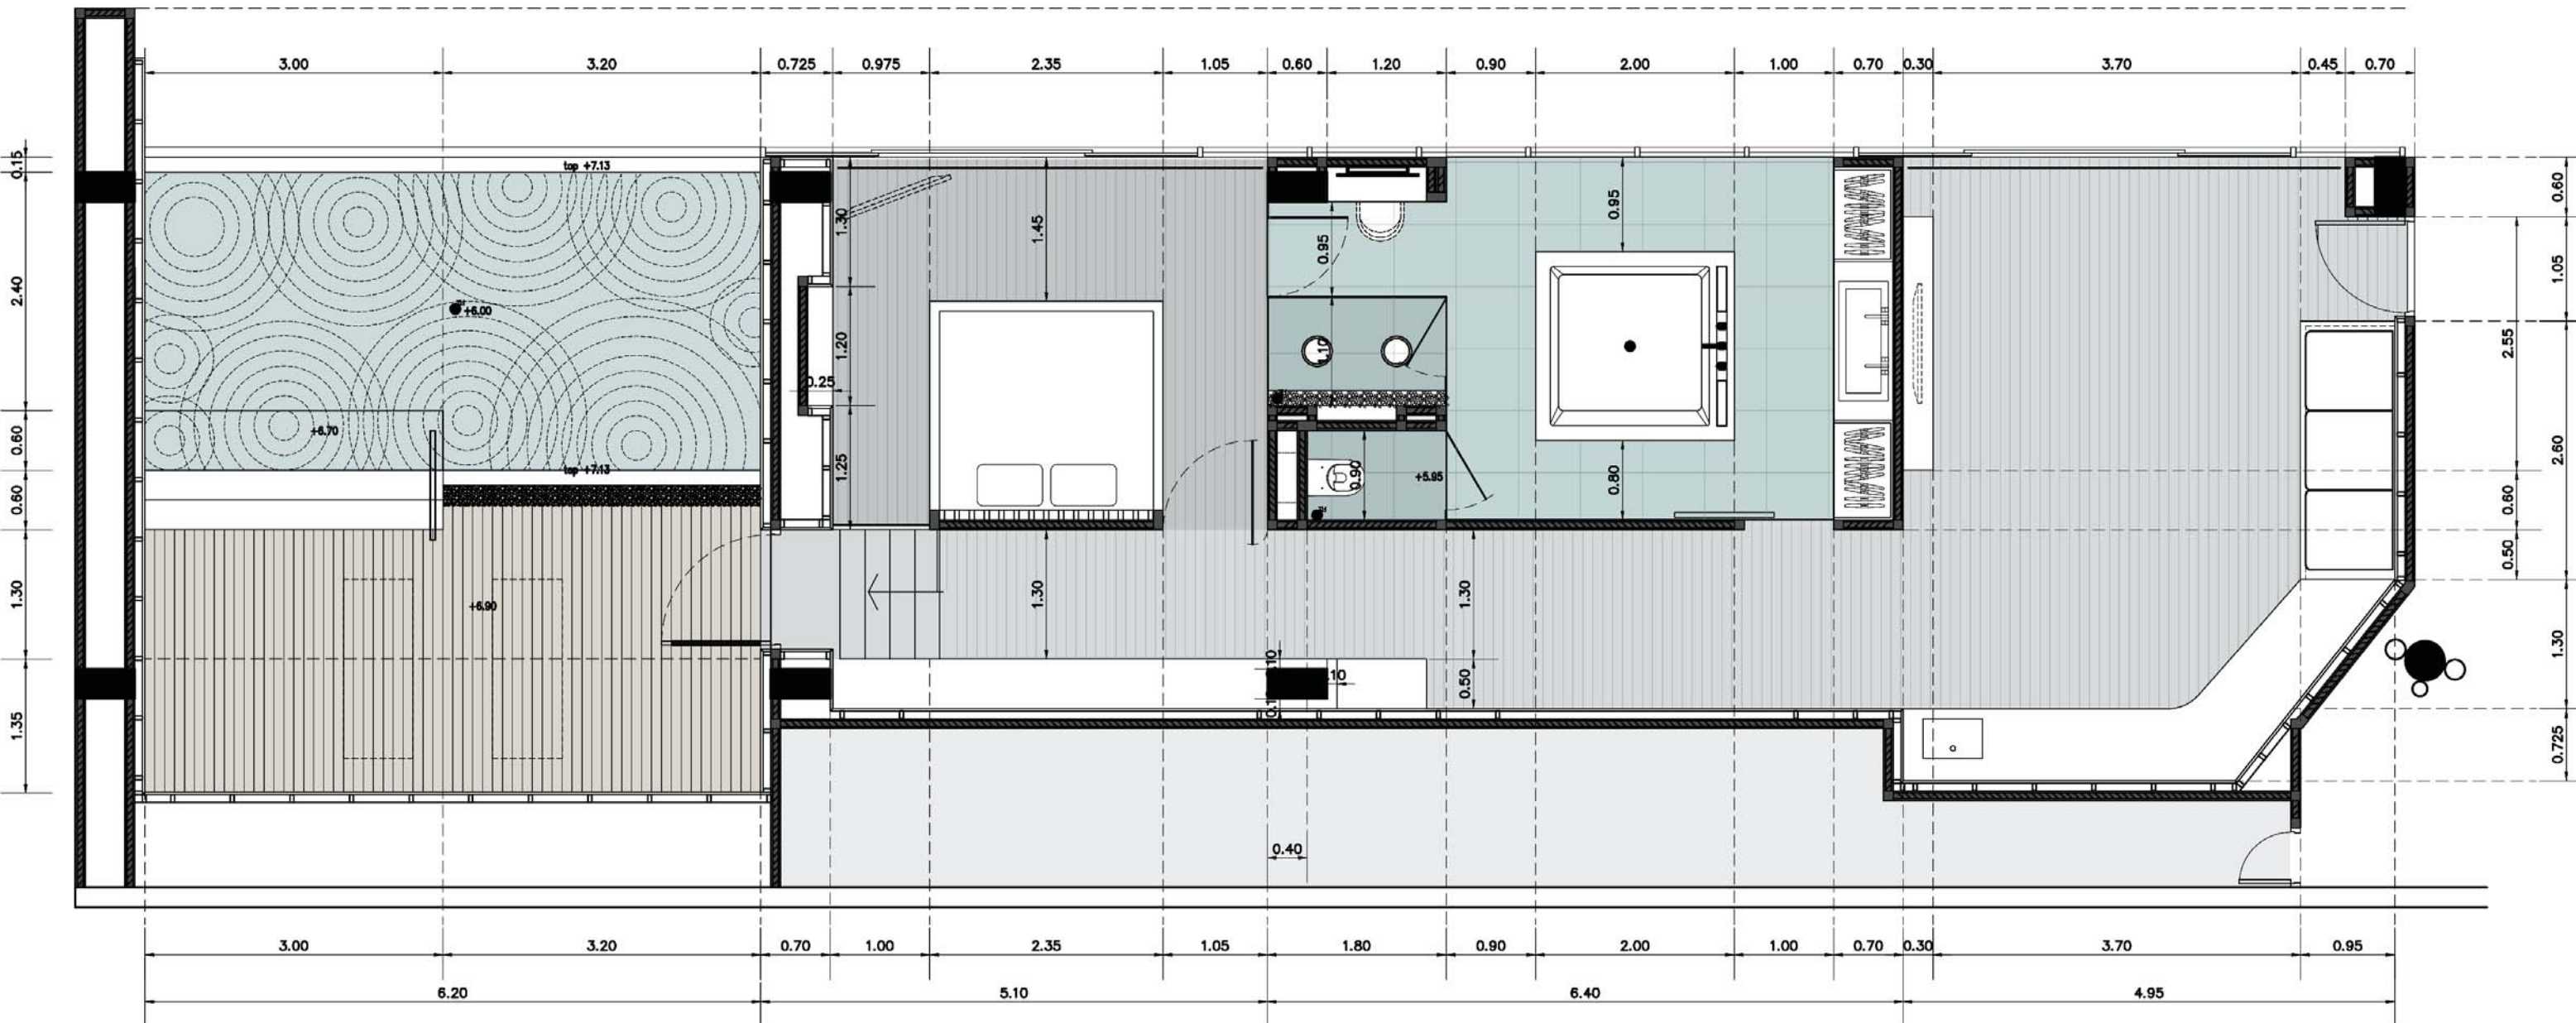

Duplex 2 Bedroom [6] Bathroom 2nd Floor

STUDIO POOL VILLA (7)
FURNITURE LAYOUT PLAN
& PERSPECTIVES

Vaslab

Studio Pool Villa (7) . Bedroom

Vaslab

Studio Pool Villa (7) . Bathroom

Vaslab

Studio Pool Villa (7) . Bedroom

PRESIDENT SUIT 1 (8)
FURNITURE LAYOUT PLAN
& PERSPECTIVES

Vaslab

President Suite 1 (8) Plan . Existing

Vaslab

President Suit 1(8) . Entry + Living Area

Vaslab

President Suit 1(8) . Bedroom

Vaslab

Vaslab

President Suit 2(3) . Bathroom

SOFA BED

**Mid Century Modern
Pull Out Sofa bed Khaki**

DIMENSION (SOFA) : D1050 x W2000 x H850 mm.
DIMENSION (BED) : D2100 x W2000 x H420 mm.

for Beachfront Villa (1) (2) (2a) (4)

OSVALD SOFA BED

DIMENSION (SOFA) : D1020 x W2000 x H720 mm.
DIMENSION (BED) : D1500 x W2000 x H420 mm.

for Duplex Grand Villa (5) / President Suite 1-2 (3) (8)

Vaslab

SOFA BED

MATERIAL BOARD

- WD01- Existing Timber**
dyed same as Lamitak : WY5243D
- WD01- Ash Plywood thk 4 mm.**
dyed same as Lamitak : WY5243D
- ST01 - Granite**
Stone Gallery : Black China (Hond)
- ST02 - Marble**
Stone Gallery : Grolia Grey (Polished)
- TL01 - Tiles**
Booninter : 1216587 (30x60cm.)
- TL02 - Tiles**
Booninter : 1109892 (30x60cm.)
- TL03 - Mosaic Tiles**
On Square : Sensi : Grey Mosaico
- TL04 - LVT Vinyl Tiles (TBC)**
Vista : P1SGRE5T50 (30x60cm.)
- TL05 - Tiles**
Booninter : 1109850 (30x60cm.)
- TL06 - Tiles**
Booninter : 1076434 (30x60cm.)
- TL07 - Tiles**
Booninter : 1109944 (30x60cm.)
- SF01 - Stone Veneer**
Wallarmour : WMHB01 (60x120cm.)
- SF02 - Stone Veneer**
PlanX : FX1013 (Black)
- PA01 - Painting**
TOA : Duraclean (Matt) : 8299
- PA02 - Spray Painting**
TOA : Duraclean (Flat Enamel) : 8293
- CT01 - Curtain**
Chaleeya : 100%Black Out : CY308/07
- CT02 - Sheer**
Chaleeya : Sheer Fabric : CY512/01