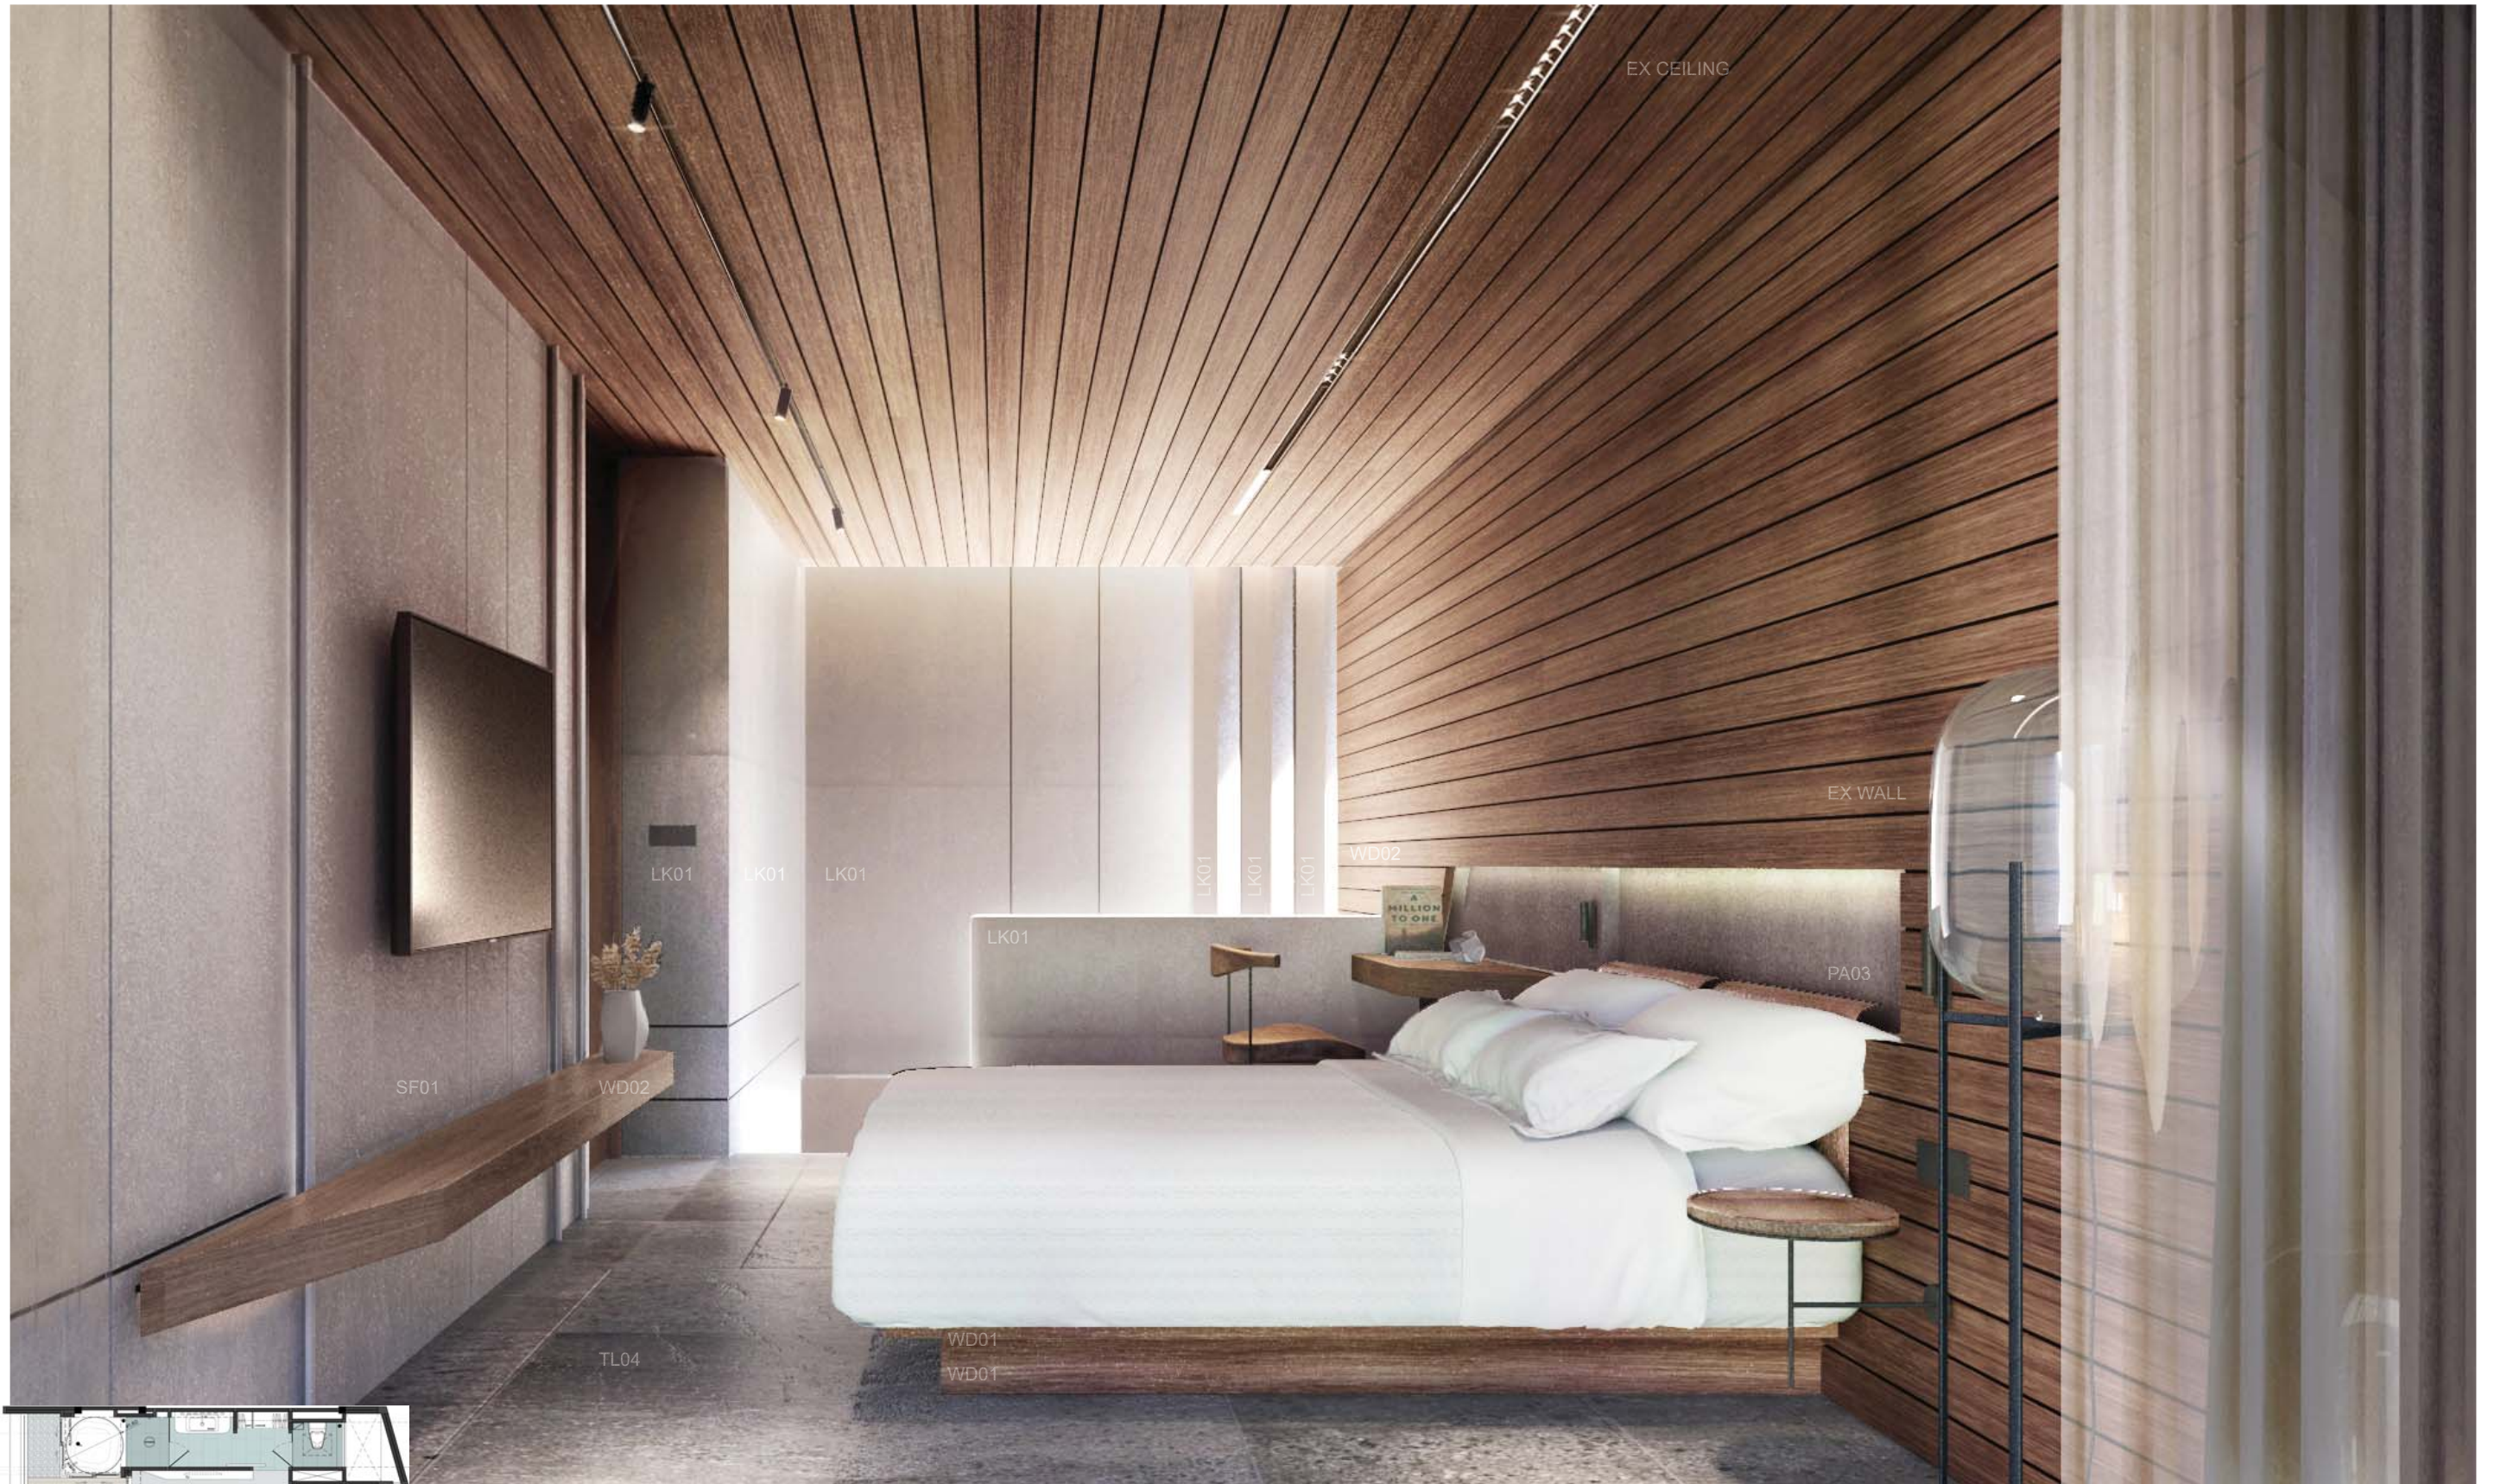

Vaslab

Duplex 2 Bedroom [6] Bedroom 2nd Floor