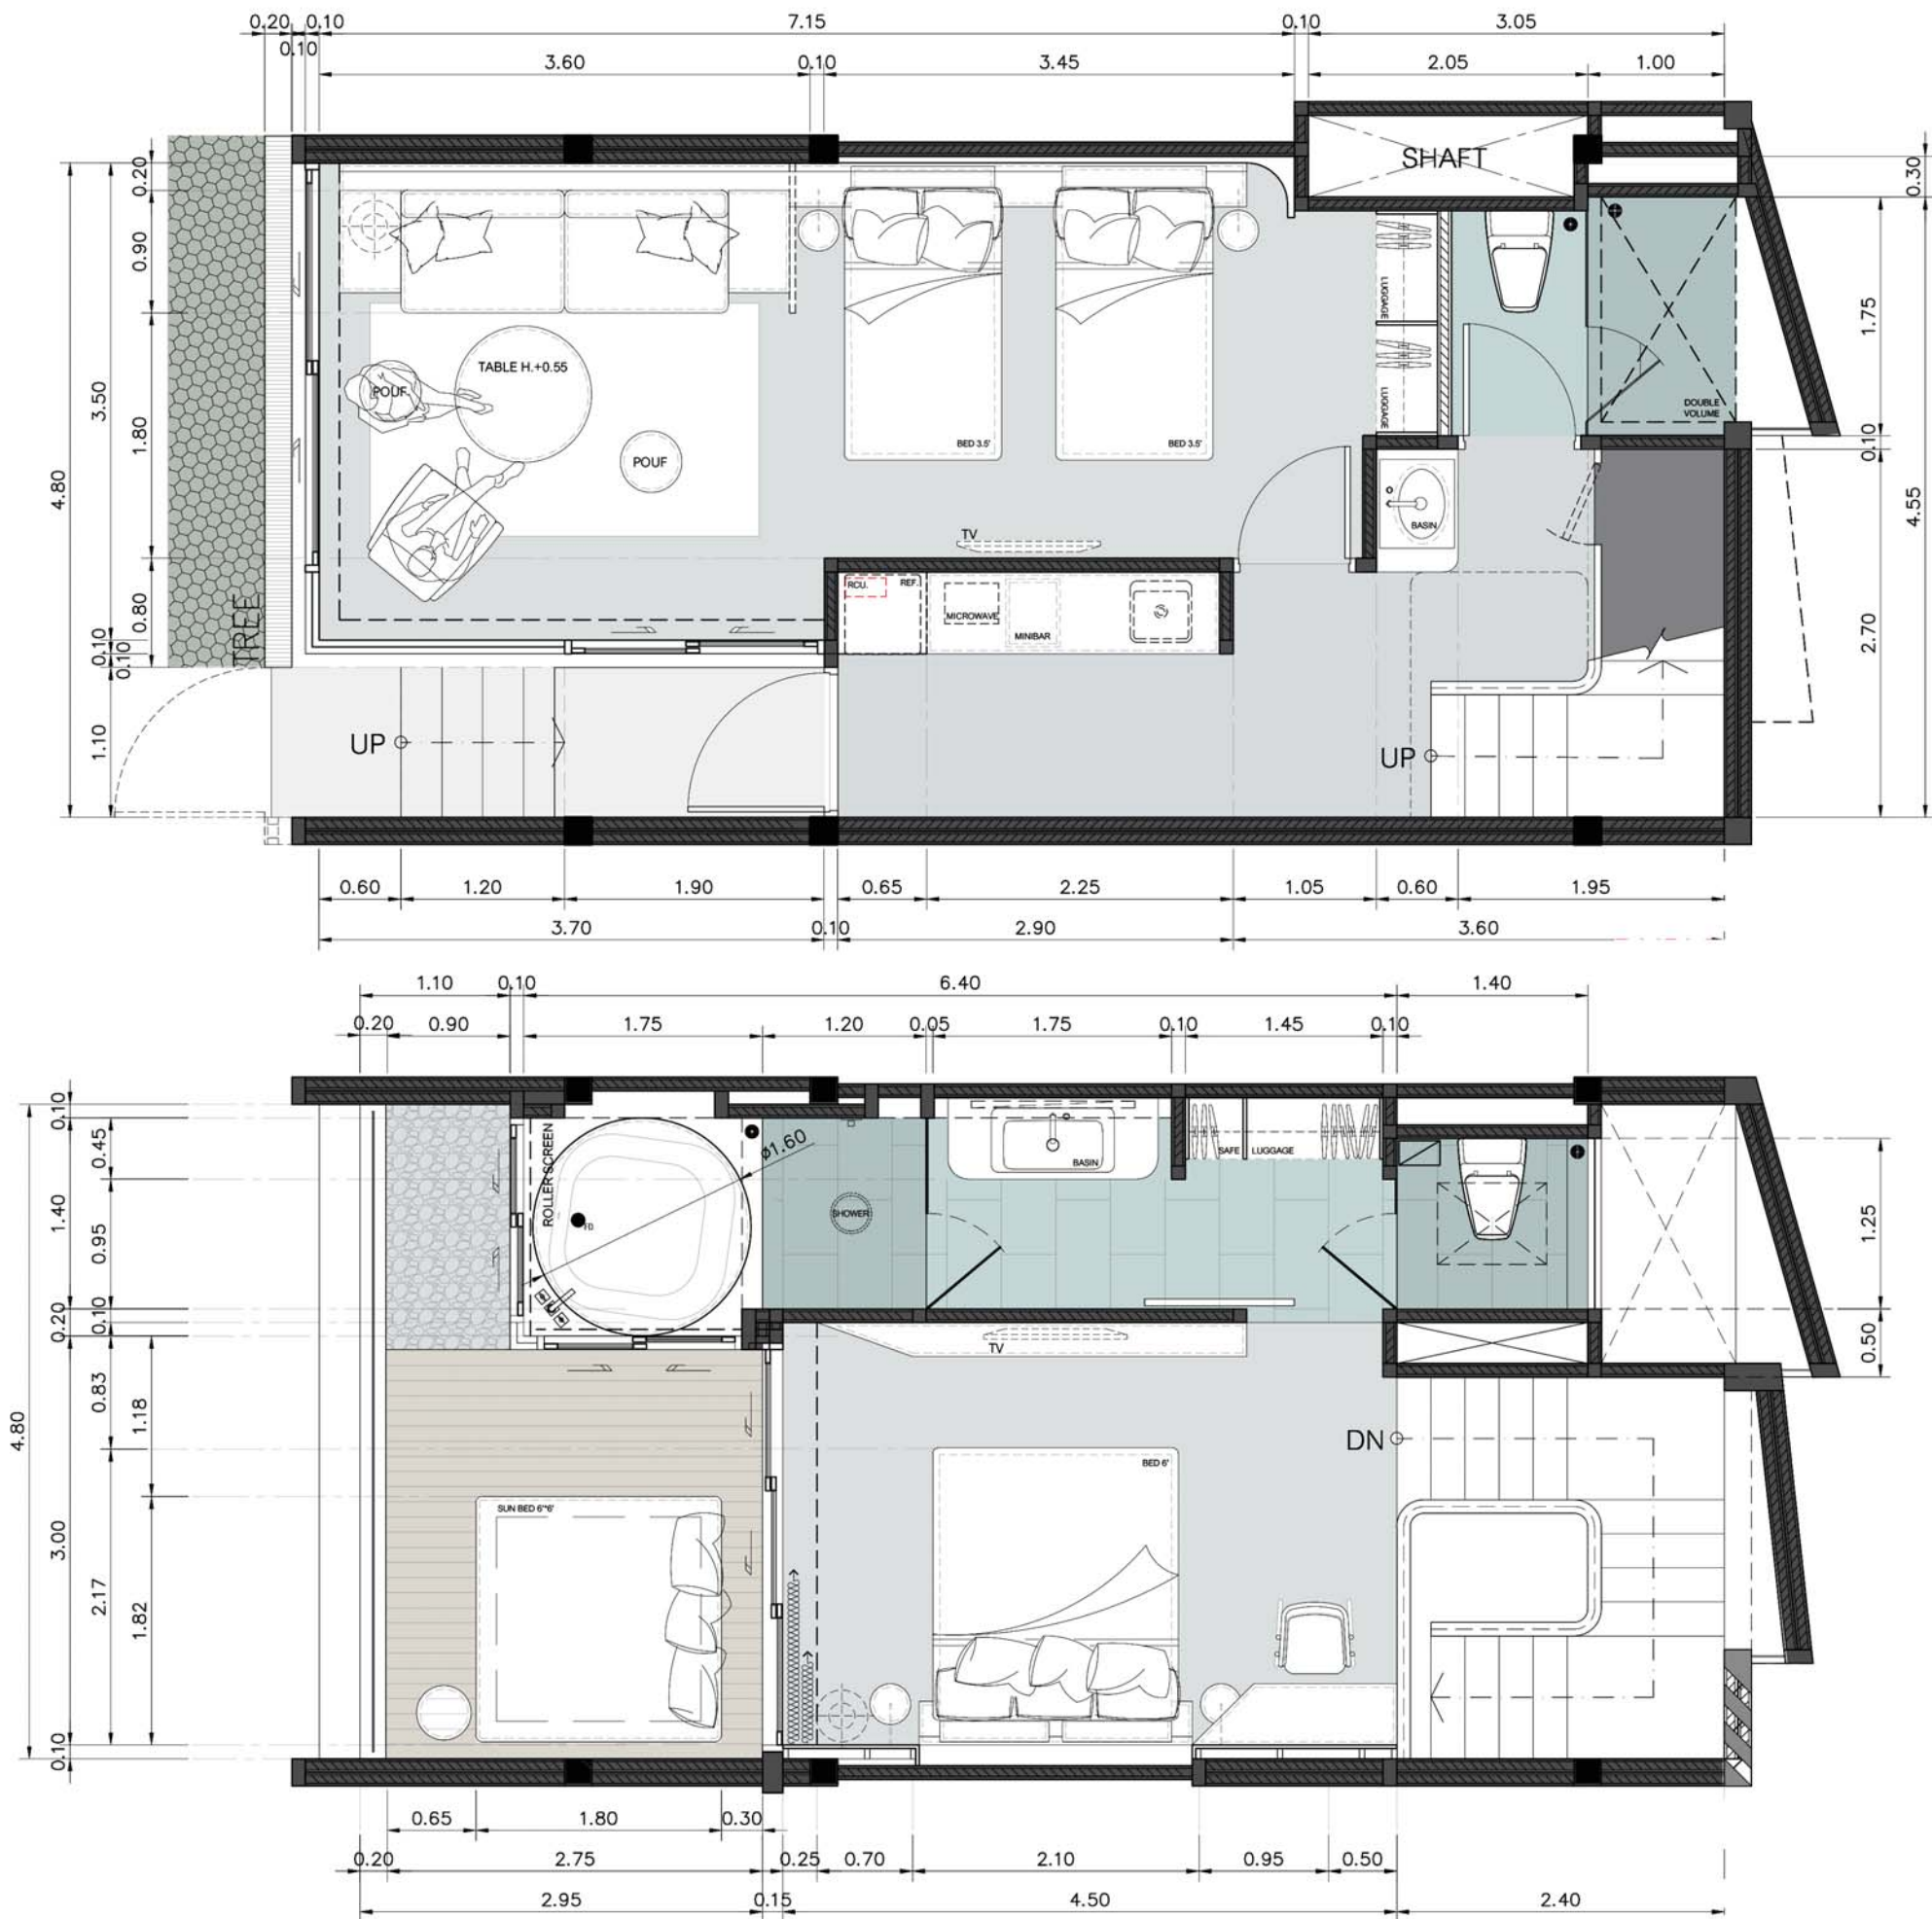

Beach Front Villa [4] Living Area

Vaslab

Beach Front Villa [4] Bathroom

DUPLEX GRAND VILLA (5)
FURNITURE LAYOUT PLAN
& PERSPECTIVES

Vaslab

Duplex Grand Villa (5) . Living Area

Vaslab

Duplex Grand Villa (5) . Living Area

Vaslab

Duplex Grand Villa (5) . Bathroom

Vaslab

Duplex Grand Villa (5) . Bedroom Option A

Vaslab

Duplex Grand Villa (5) . Bedroom Option B

DUPLEX 2 BEDROOM 8 Units (6)
FURNITURE LAYOUT PLAN
& PERSPECTIVES

Vaslab

PRESIDENT SUIT 1 (8)
FURNITURE LAYOUT PLAN
& PERSPECTIVES

Vaslab

President Suite 1 (8) Plan . Existing

Vaslab

President Suit 1(8) . Entry + Living Area

Vaslab

President Suit 1(8) . Bedroom

Vaslab

Vaslab

President Suit 2(3) . Bathroom

SOFA BED

**Mid Century Modern
Pull Out Sofa bed Khaki**

DIMENSION (SOFA) : D1050 x W2000 x H850 mm.
DIMENSION (BED) : D2100 x W2000 x H420 mm.

for Beachfront Villa (1) (2) (2a) (4)