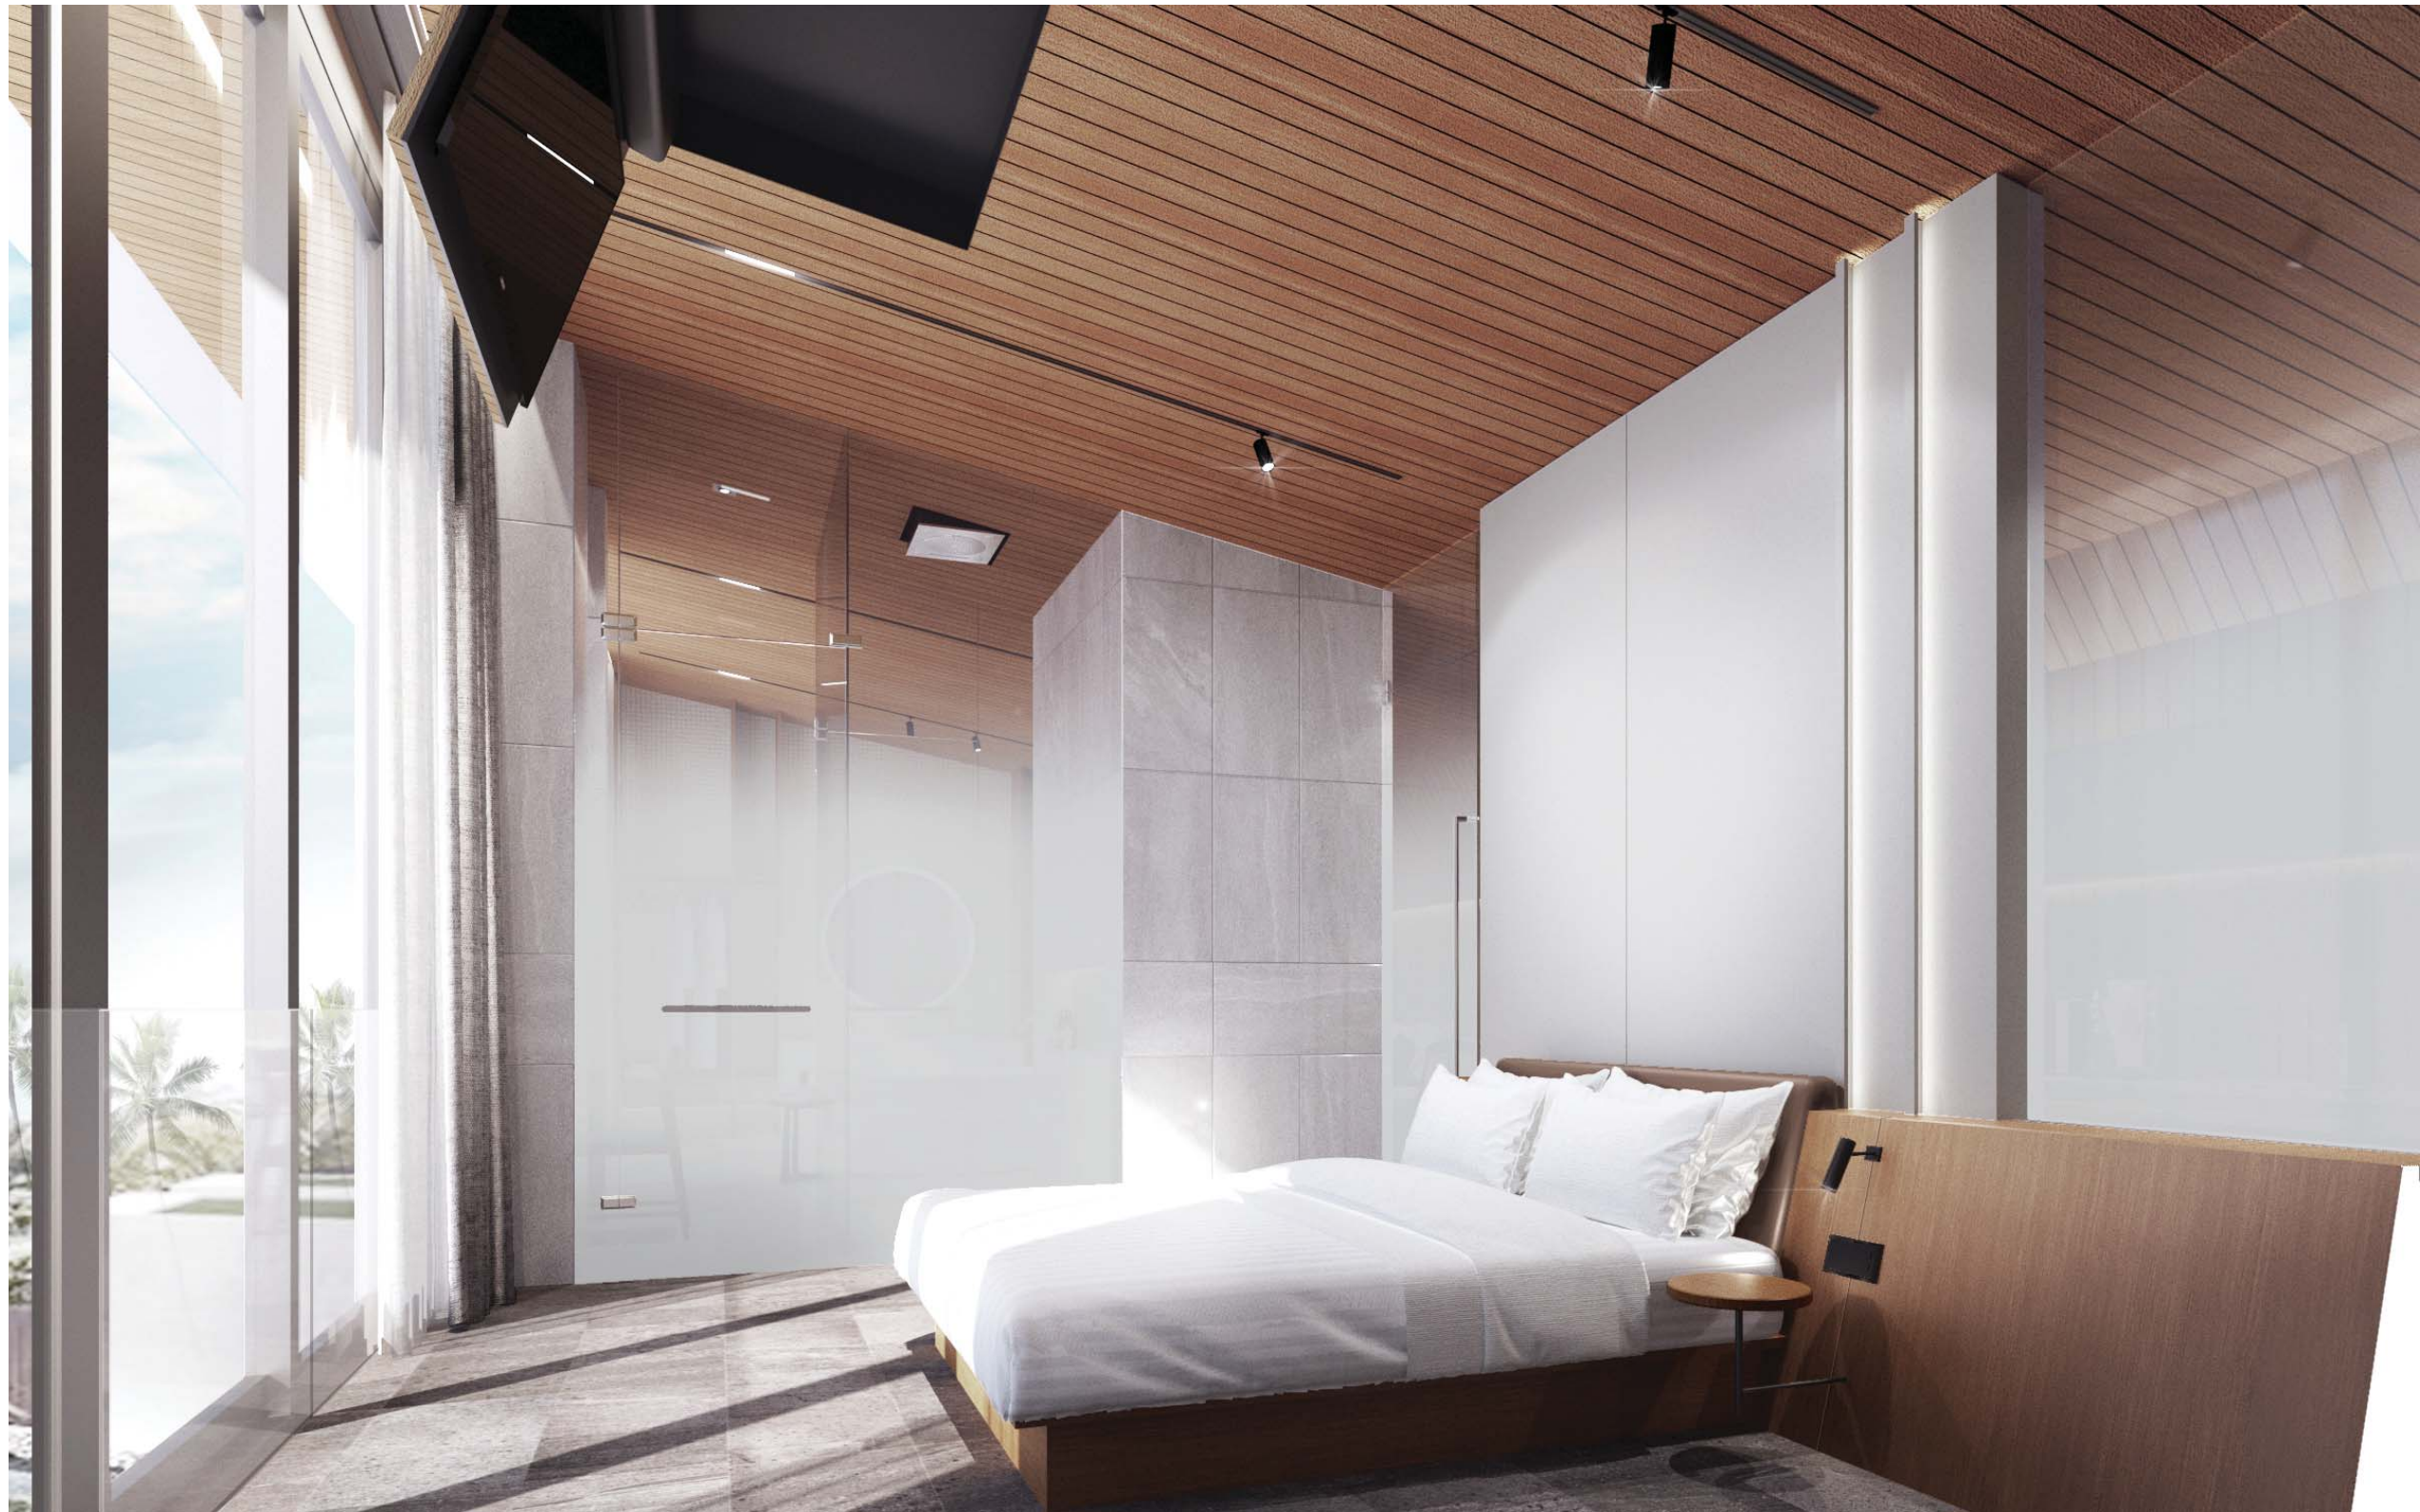

Vaslab

President Suit 1(8) . Bedroom