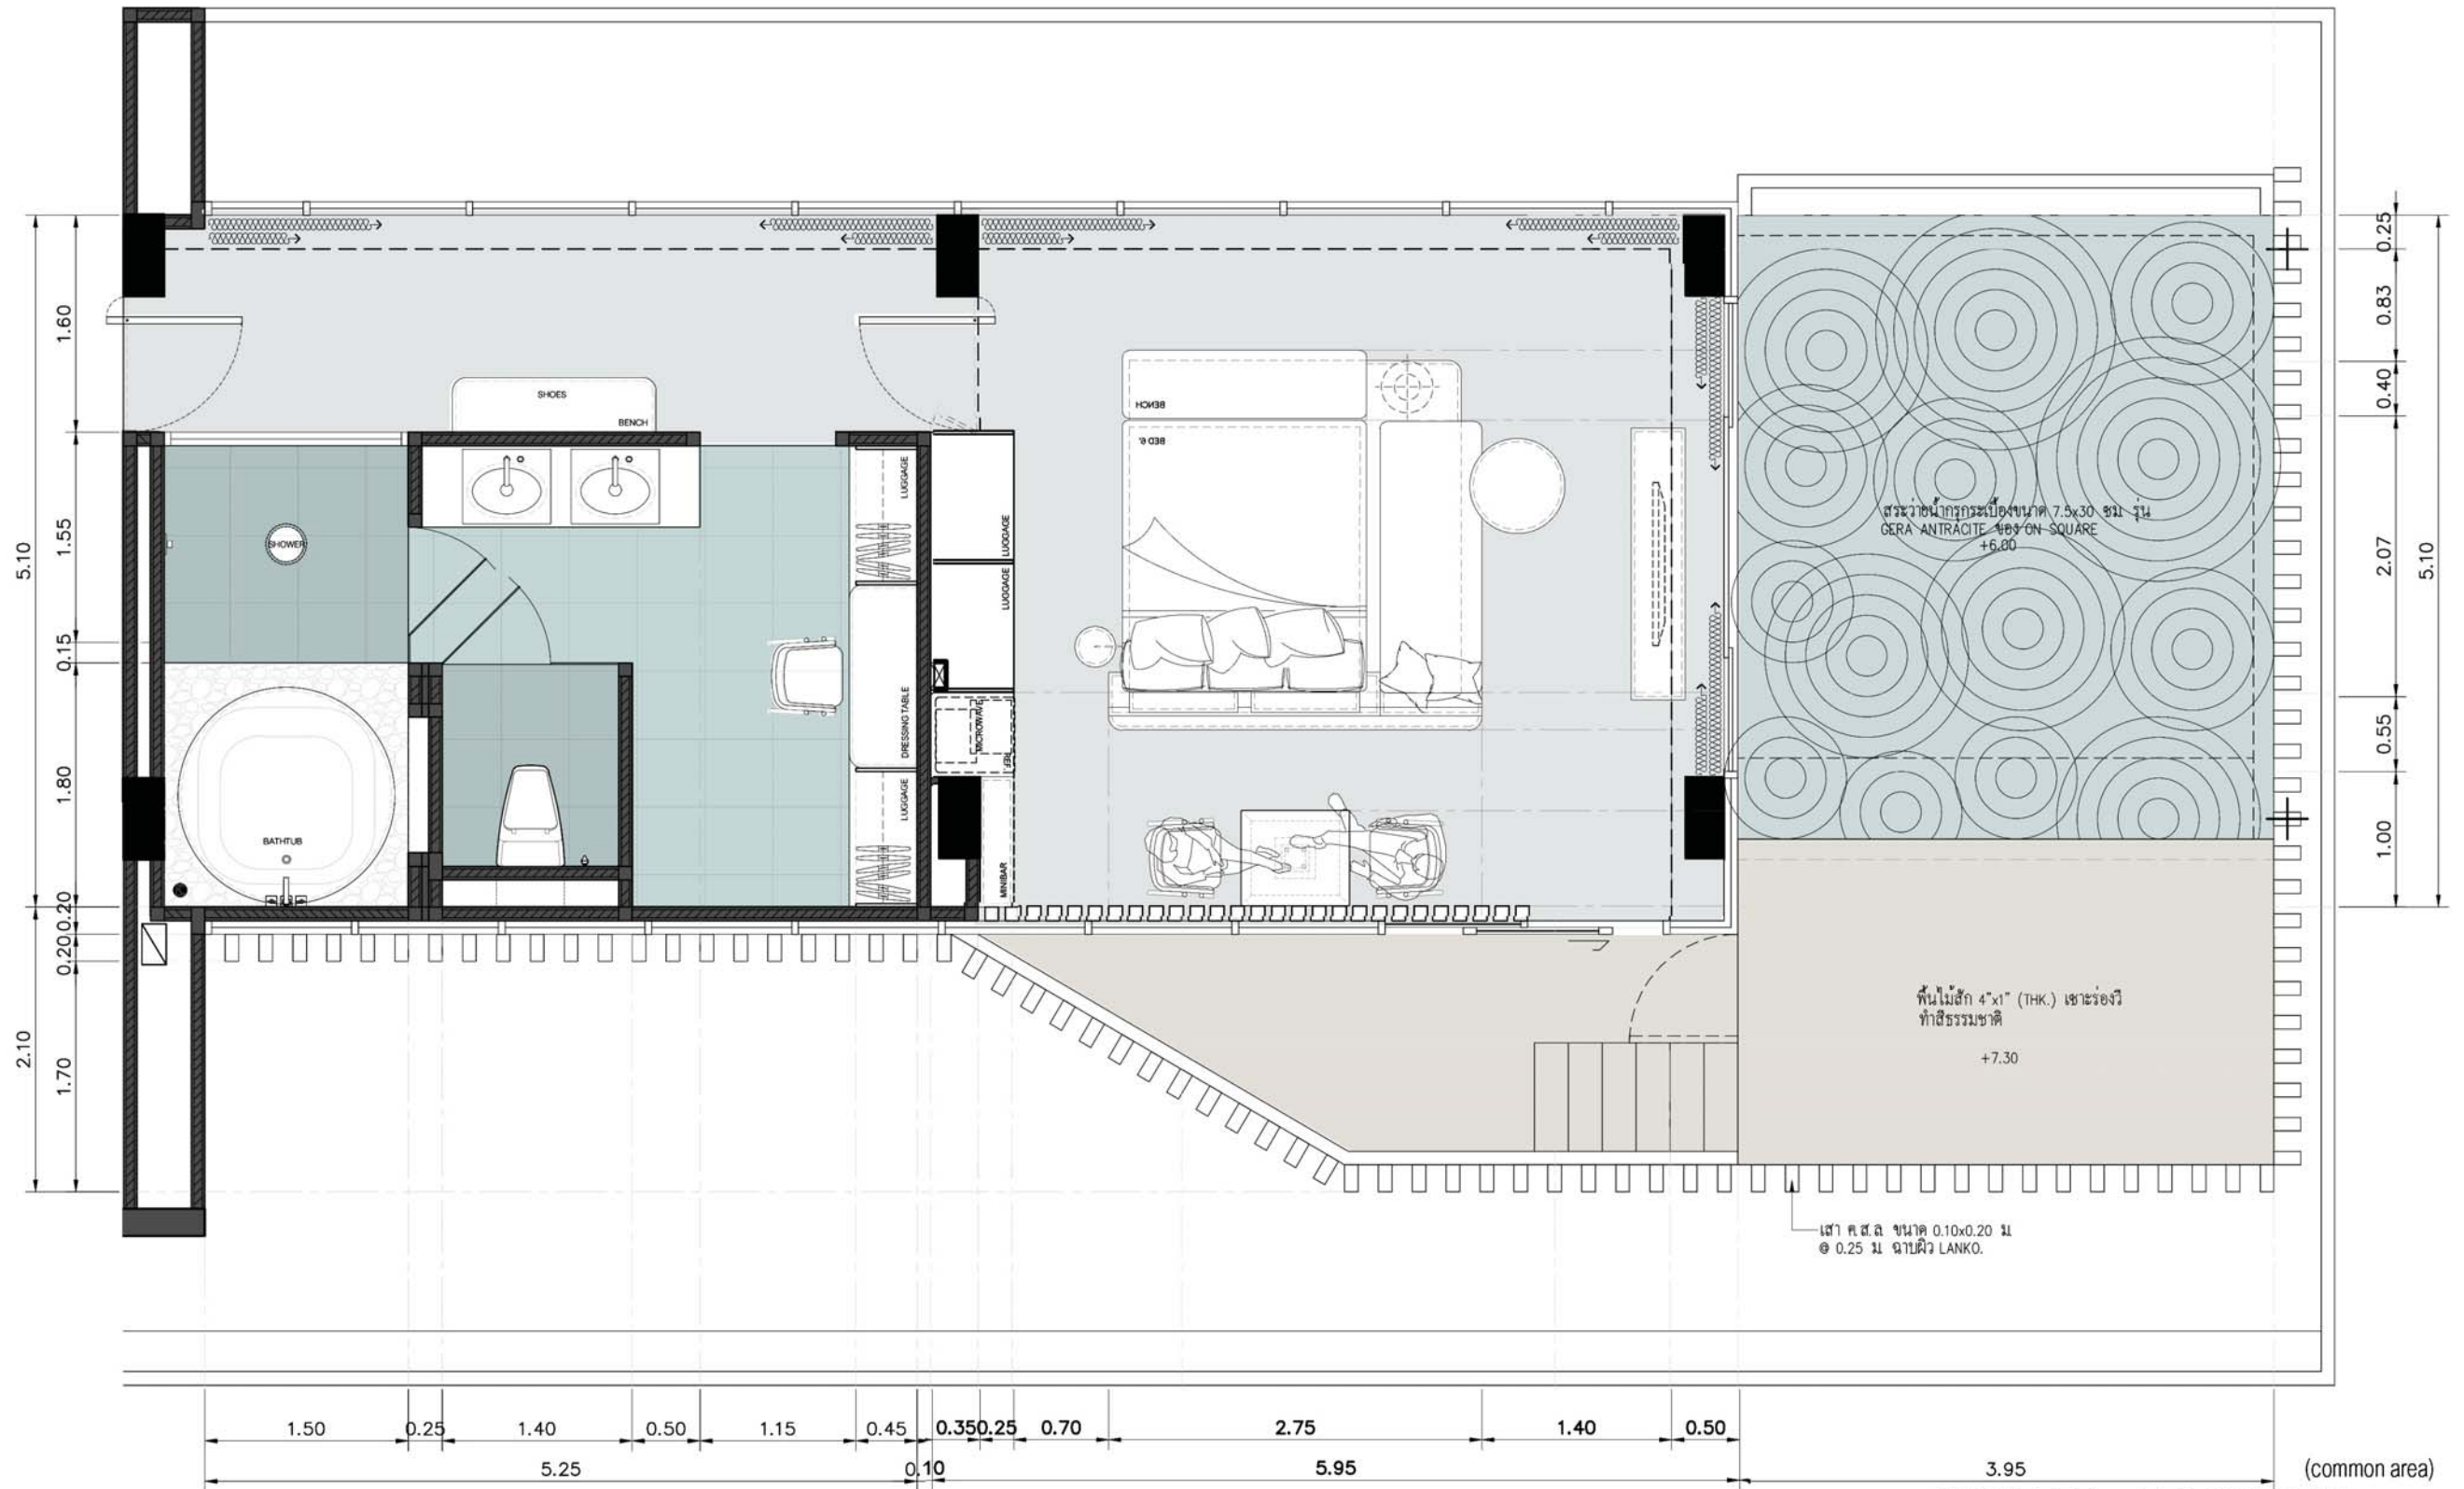

PRESIDENT SUIT 1 (8)
FURNITURE LAYOUT PLAN
& PERSPECTIVES

Vaslab

President Suite 1 (8) Plan . Existing

Vaslab

President Suit 1(8) . Entry + Living Area

Vaslab

President Suit 1(8) . Bedroom

Vaslab

President Suit 1(8) . Bathroom

PRESIDENT SUIT 2 (3)
FURNITURE LAYOUT PLAN
& PERSPECTIVES

FURNITURE LAY OUT PLAN
 SCALE 1:50
PRESIDENT SUIT 2 (3)

Vaslab

President Suit 2(3) . Bedroom

Vaslab

President Suit 2(3) . Bedroom

Vaslab

President Suit 2(3) . Bathroom

SOFA BED

**Mid Century Modern
Pull Out Sofa bed Khaki**

DIMENSION (SOFA) : D1050 x W2000 x H850 mm.
DIMENSION (BED) : D2100 x W2000 x H420 mm.

for Beachfront Villa (1) (2) (2a) (4)

OSVALD SOFA BED

DIMENSION (SOFA) : D1020 x W2000 x H720 mm.
DIMENSION (BED) : D1500 x W2000 x H420 mm.

for Duplex Grand Villa (5) / President Suite 1-2 (3) (8)

Vaslab

SOFA BED

MATERIAL BOARD

- WD01- Existing Timber**
dyed same as Lamitak : WY5243D
- WD01- Ash Plywood thk 4 mm.**
dyed same as Lamitak : WY5243D
- ST01 - Granite**
Stone Gallery : Black China (Hond)
- ST02 - Marble**
Stone Gallery : Grolia Grey (Polished)
- TL01 - Tiles**
Booninter : 1216587 (30x60cm.)
- TL02 - Tiles**
Booninter : 1109892 (30x60cm.)
- TL03 - Mosaic Tiles**
On Square : Sensi : Grey Mosaico
- TL04 - LVT Vinyl Tiles (TBC)**
Vista : P1SGRE5T50 (30x60cm.)
- TL05 - Tiles**
Booninter : 1109850 (30x60cm.)
- TL06 - Tiles**
Booninter : 1076434 (30x60cm.)
- TL07 - Tiles**
Booninter : 1109944 (30x60cm.)
- SF01 - Stone Veneer**
Wallarmour : WMHB01 (60x120cm.)
- SF02 - Stone Veneer**
PlanX : FX1013 (Black)
- PA01 - Painting**
TOA : Duraclean (Matt) : 8299
- PA02 - Spray Painting**
TOA : Duraclean (Flat Enamel) : 8293
- CT01 - Curtain**
Chaleeya : 100%Black Out : CY308/07
- CT02 - Sheer**
Chaleeya : Sheer Fabric : CY512/01