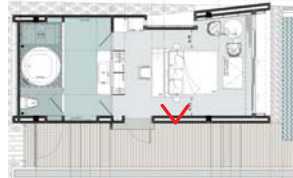

BATANG EASY U
 W 62 x D 62 x H 70 cm.
 Oak Wood (n-01) / Fabric

Vaslab

Beach Front Villa [2a] Bedroom

Vaslab

Beach Front Villa [2a] Bathroom

BEACH FRONT VILLA (4)
FURNITURE LAYOUT PLAN
& PERSPECTIVES

Vaslab