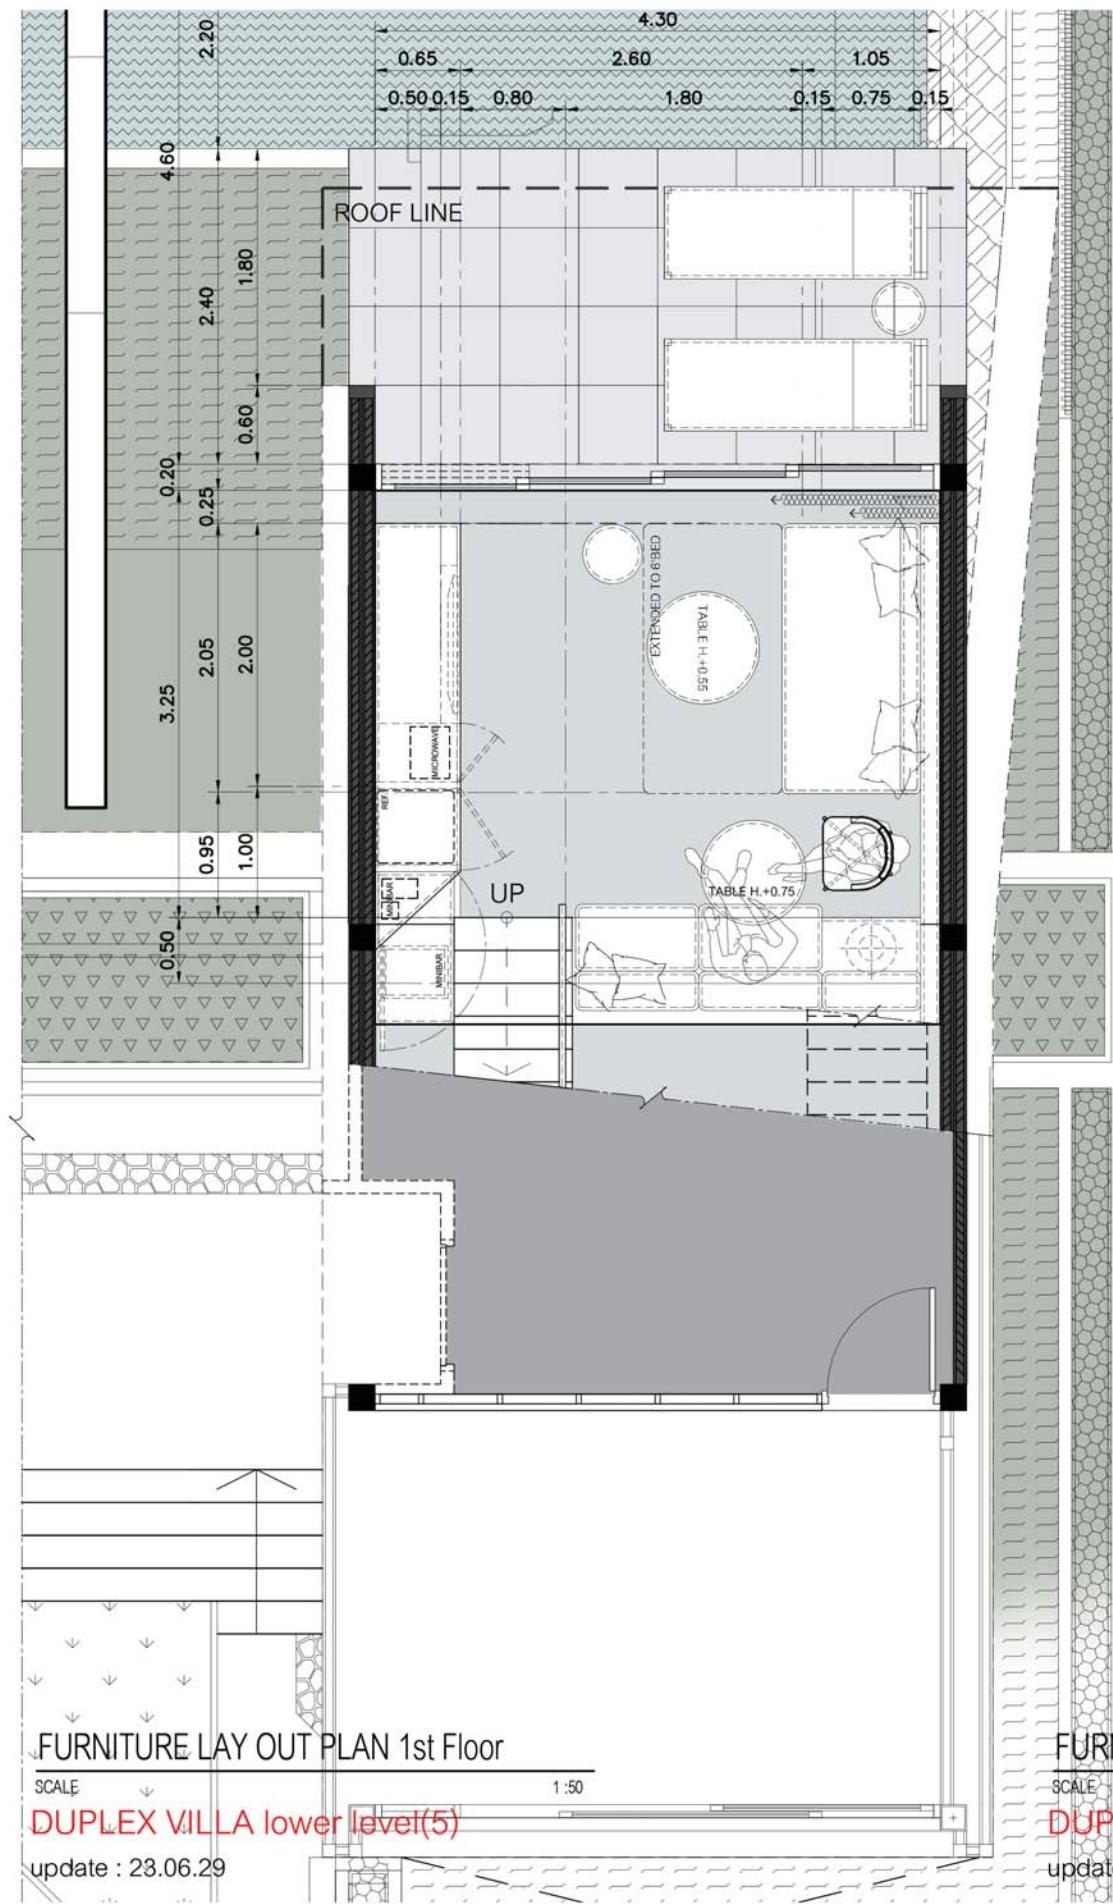

BATANG EASY U
 W 62 x D 62 x H 70 cm.
 Oak Wood (n-01) / Fabric

Vaslab

Beach Front Villa [2a] Bedroom

Vaslab

Beach Front Villa [2a] Bathroom

BEACH FRONT VILLA (4)
FURNITURE LAYOUT PLAN
& PERSPECTIVES

Vaslab

Beach Front Villa [4] Living Area

Vaslab

Beach Front Villa [4] Bathroom

DUPLEX GRAND VILLA (5)
FURNITURE LAYOUT PLAN
& PERSPECTIVES

Vaslab

Duplex Grand Villa (5) . Living Area

Vaslab

Duplex Grand Villa (5) . Living Area

Vaslab

Duplex Grand Villa (5) . Bathroom

Vaslab

Duplex Grand Villa (5) . Bedroom Option A

Vaslab

Duplex Grand Villa (5) . Bedroom Option B

DUPLEX 2 BEDROOM 8 Units (6)
FURNITURE LAYOUT PLAN
& PERSPECTIVES

Vaslab