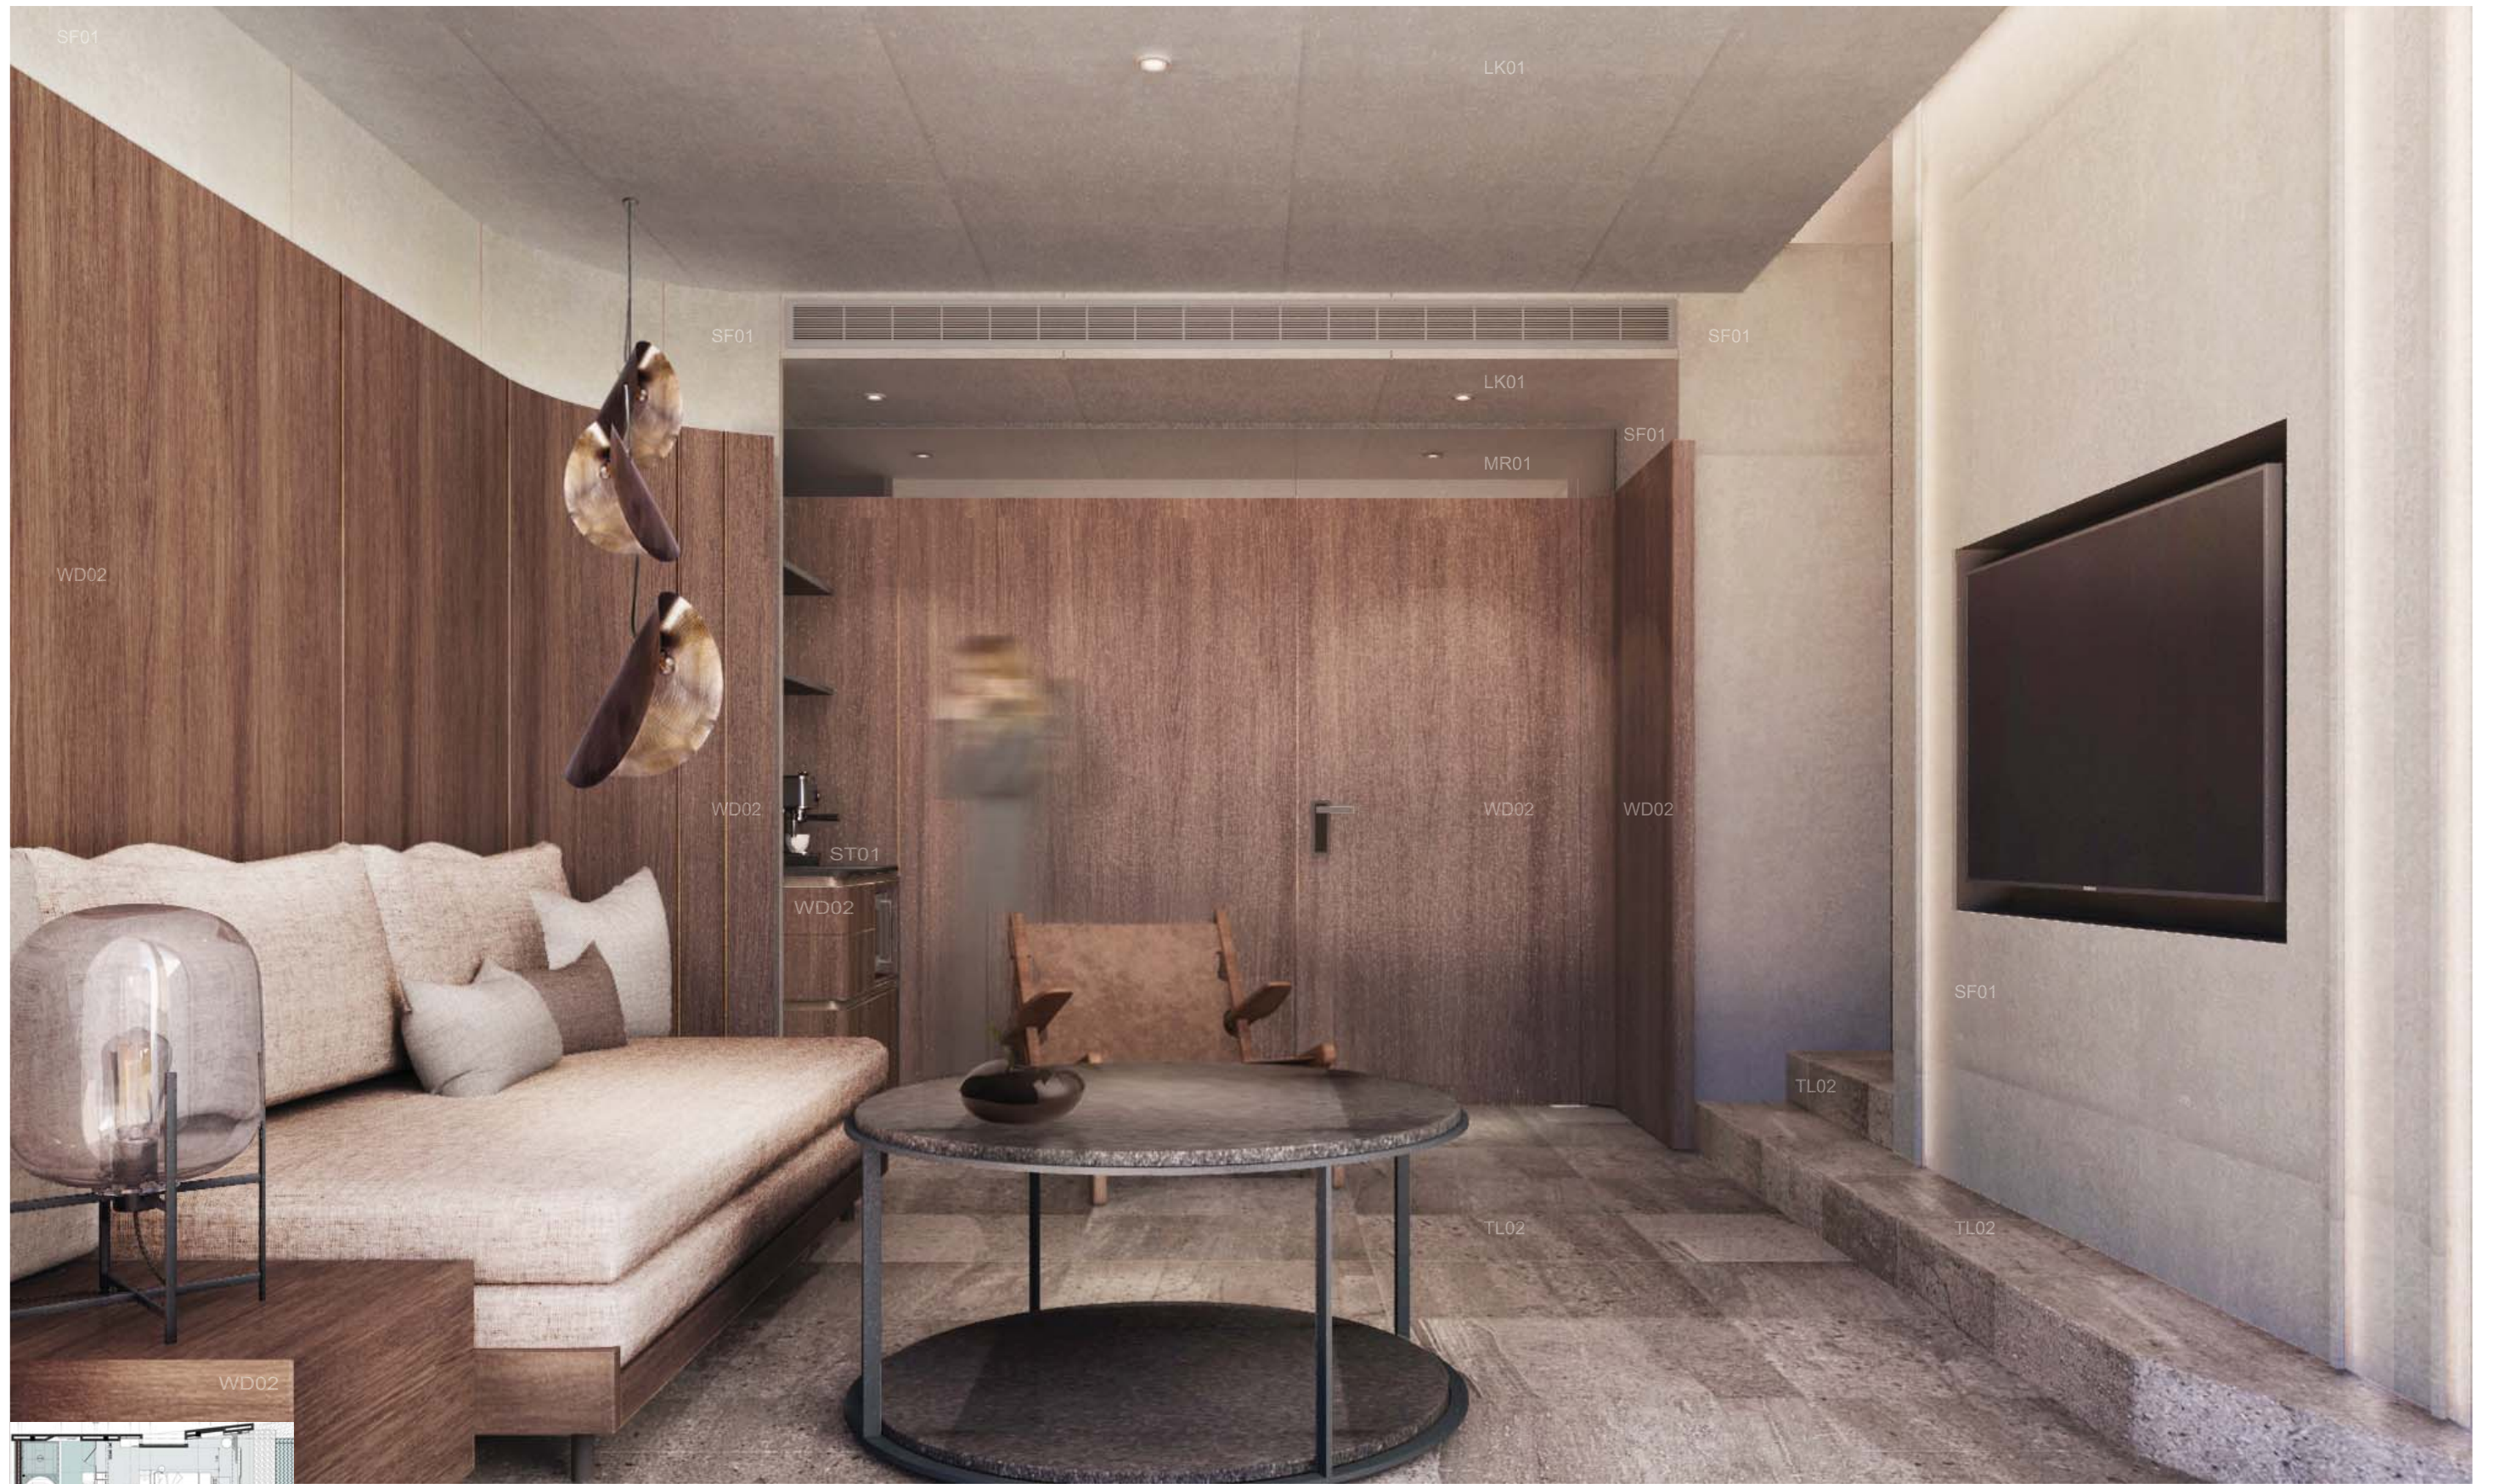

Beach Front Villa [2a] Living Area

Vaslab