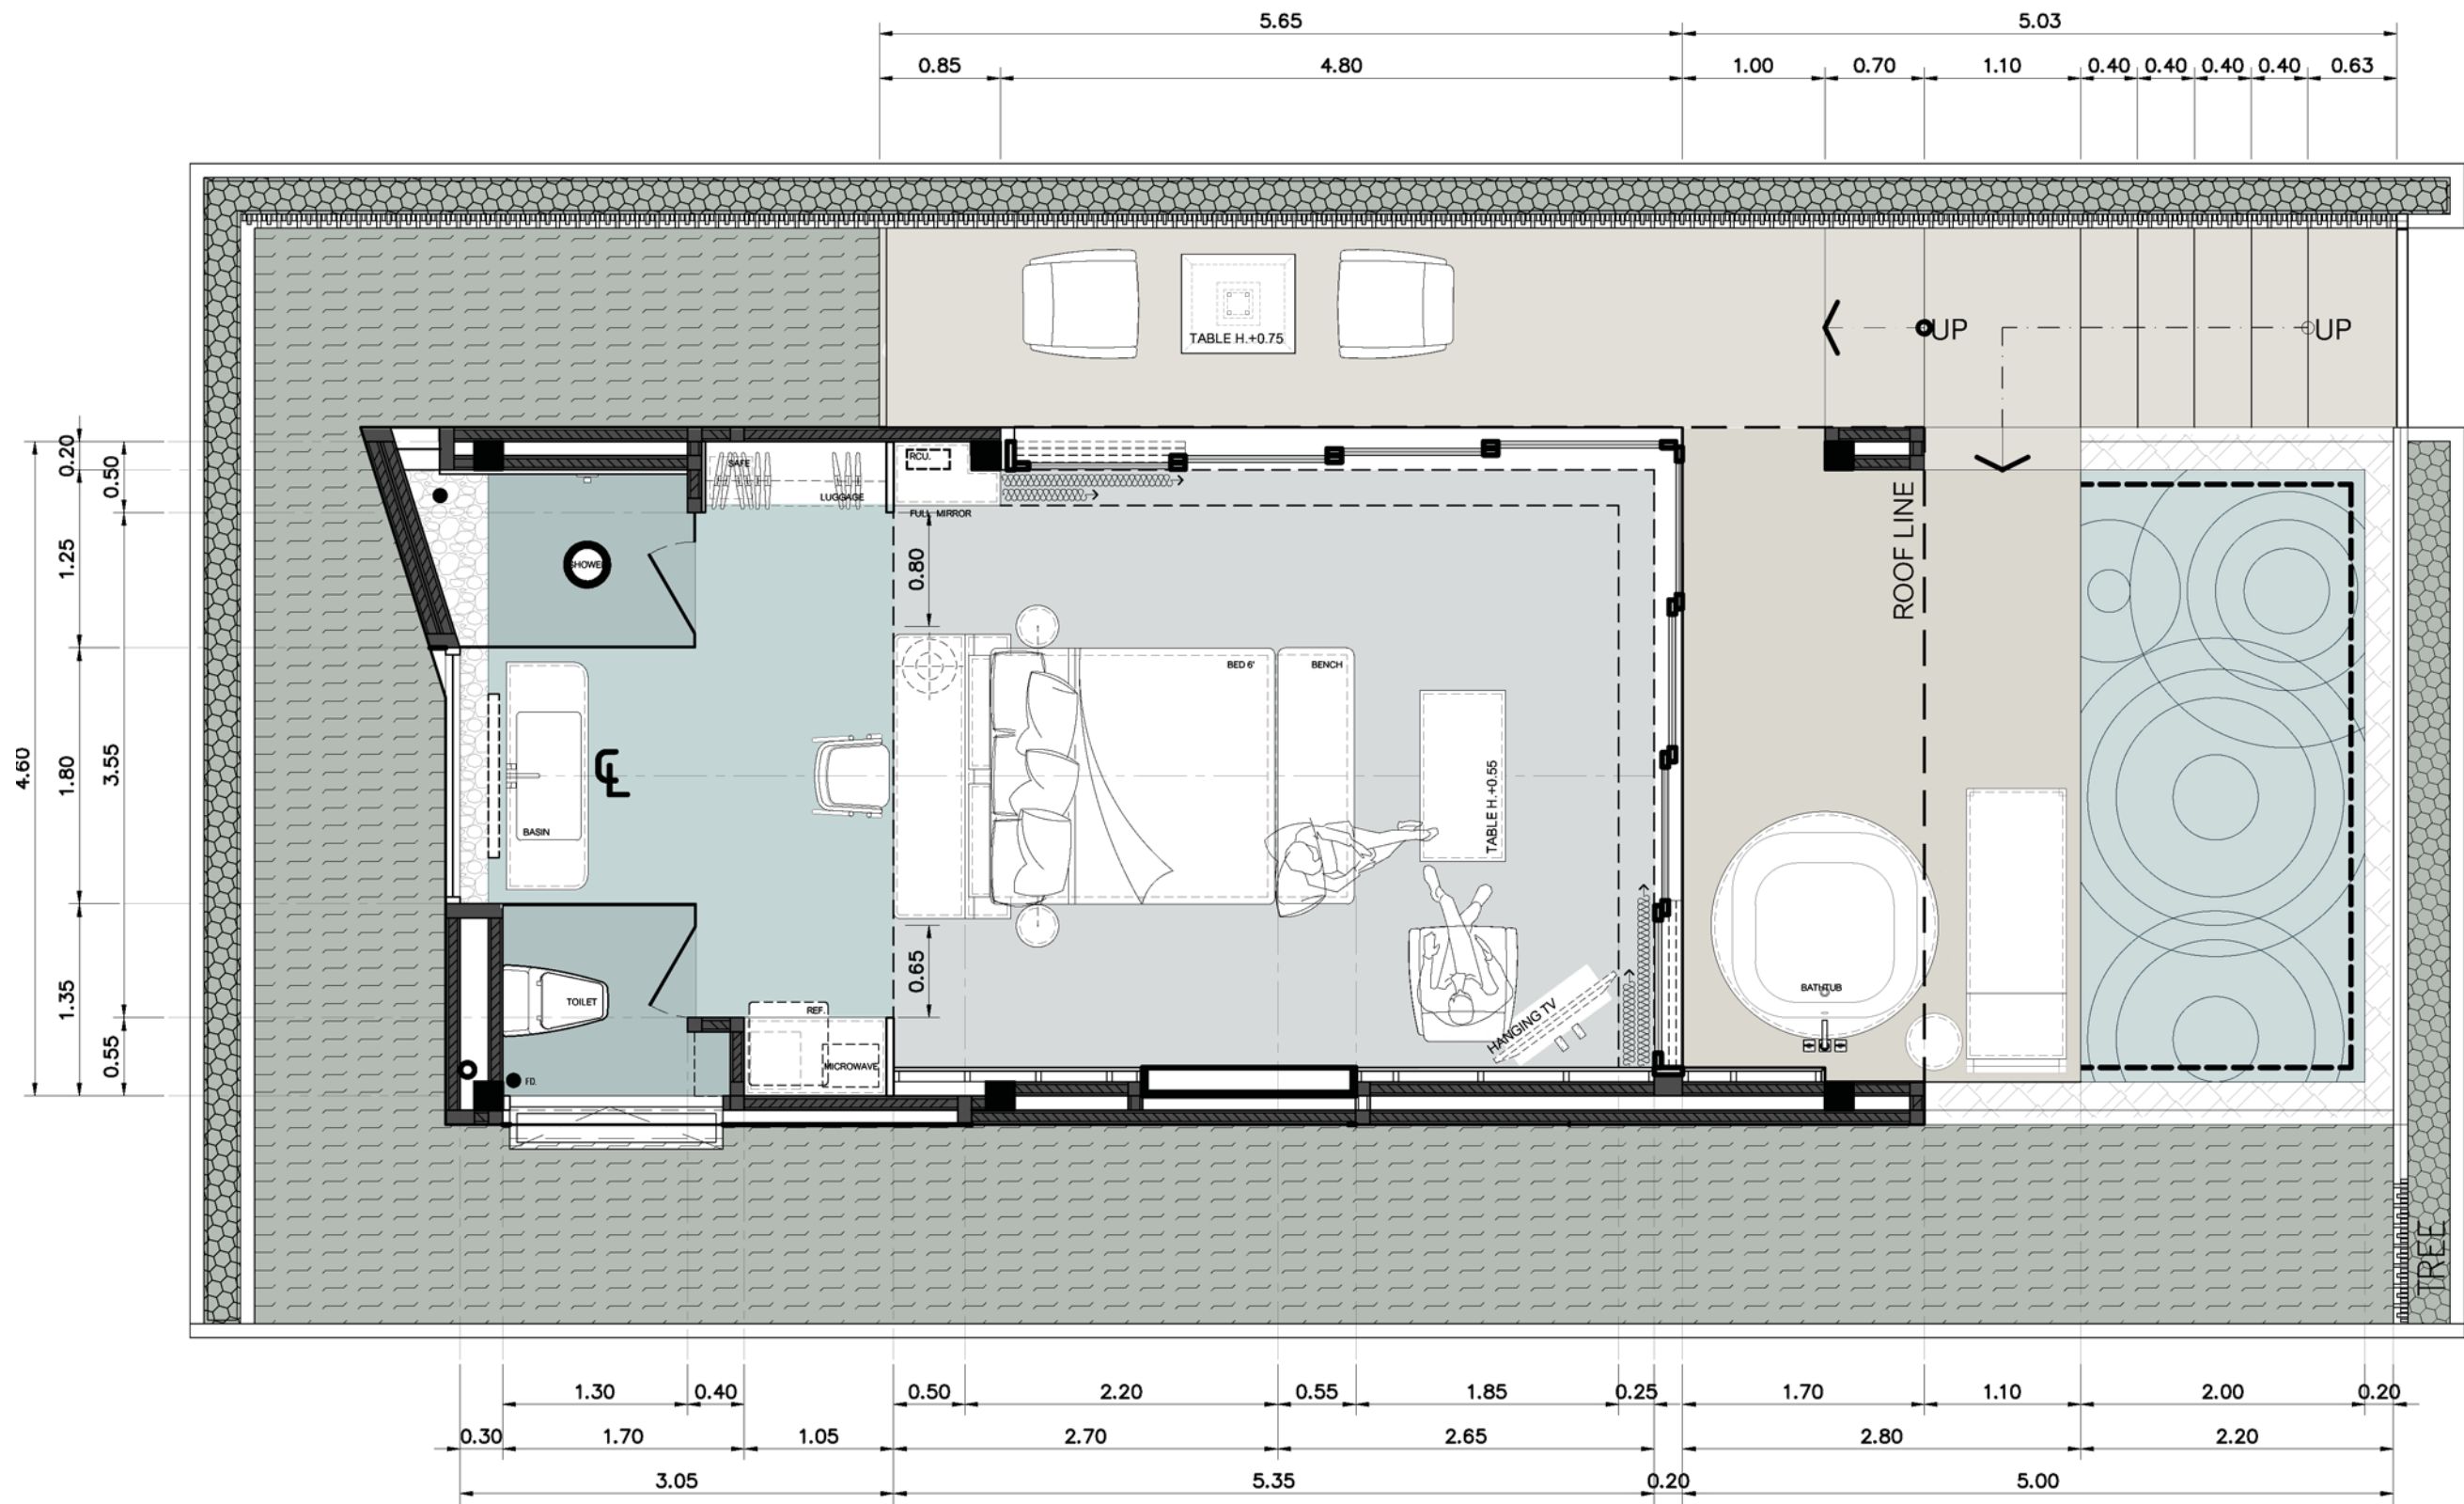

Vaslab

Duplex Grand Villa (5) . Bathroom

Vaslab

Duplex Grand Villa (5) . Bedroom Option A

Vaslab

Duplex Grand Villa (5) . Bedroom Option B

DUPLEX 2 BEDROOM 8 Units (6)
FURNITURE LAYOUT PLAN
& PERSPECTIVES

Vaslab

Duplex 2 Bedroom [6] Bathroom 2nd Floor

STUDIO POOL VILLA (7)
FURNITURE LAYOUT PLAN
& PERSPECTIVES

Vaslab

Studio Pool Villa (7) . Bedroom

Vaslab

Studio Pool Villa (7) . Bathroom

Vaslab

Studio Pool Villa (7) . Bedroom

PRESIDENT SUIT 1 (8)
FURNITURE LAYOUT PLAN
& PERSPECTIVES

Vaslab

President Suite 1 (8) Plan . Existing

Vaslab

President Suit 1(8) . Entry + Living Area

Vaslab

President Suit 1(8) . Bedroom

Vaslab

Vaslab

President Suit 2(3) . Bathroom

SOFA BED

**Mid Century Modern
Pull Out Sofa bed Khaki**

DIMENSION (SOFA) : D1050 x W2000 x H850 mm.
DIMENSION (BED) : D2100 x W2000 x H420 mm.

for Beachfront Villa (1) (2) (2a) (4)