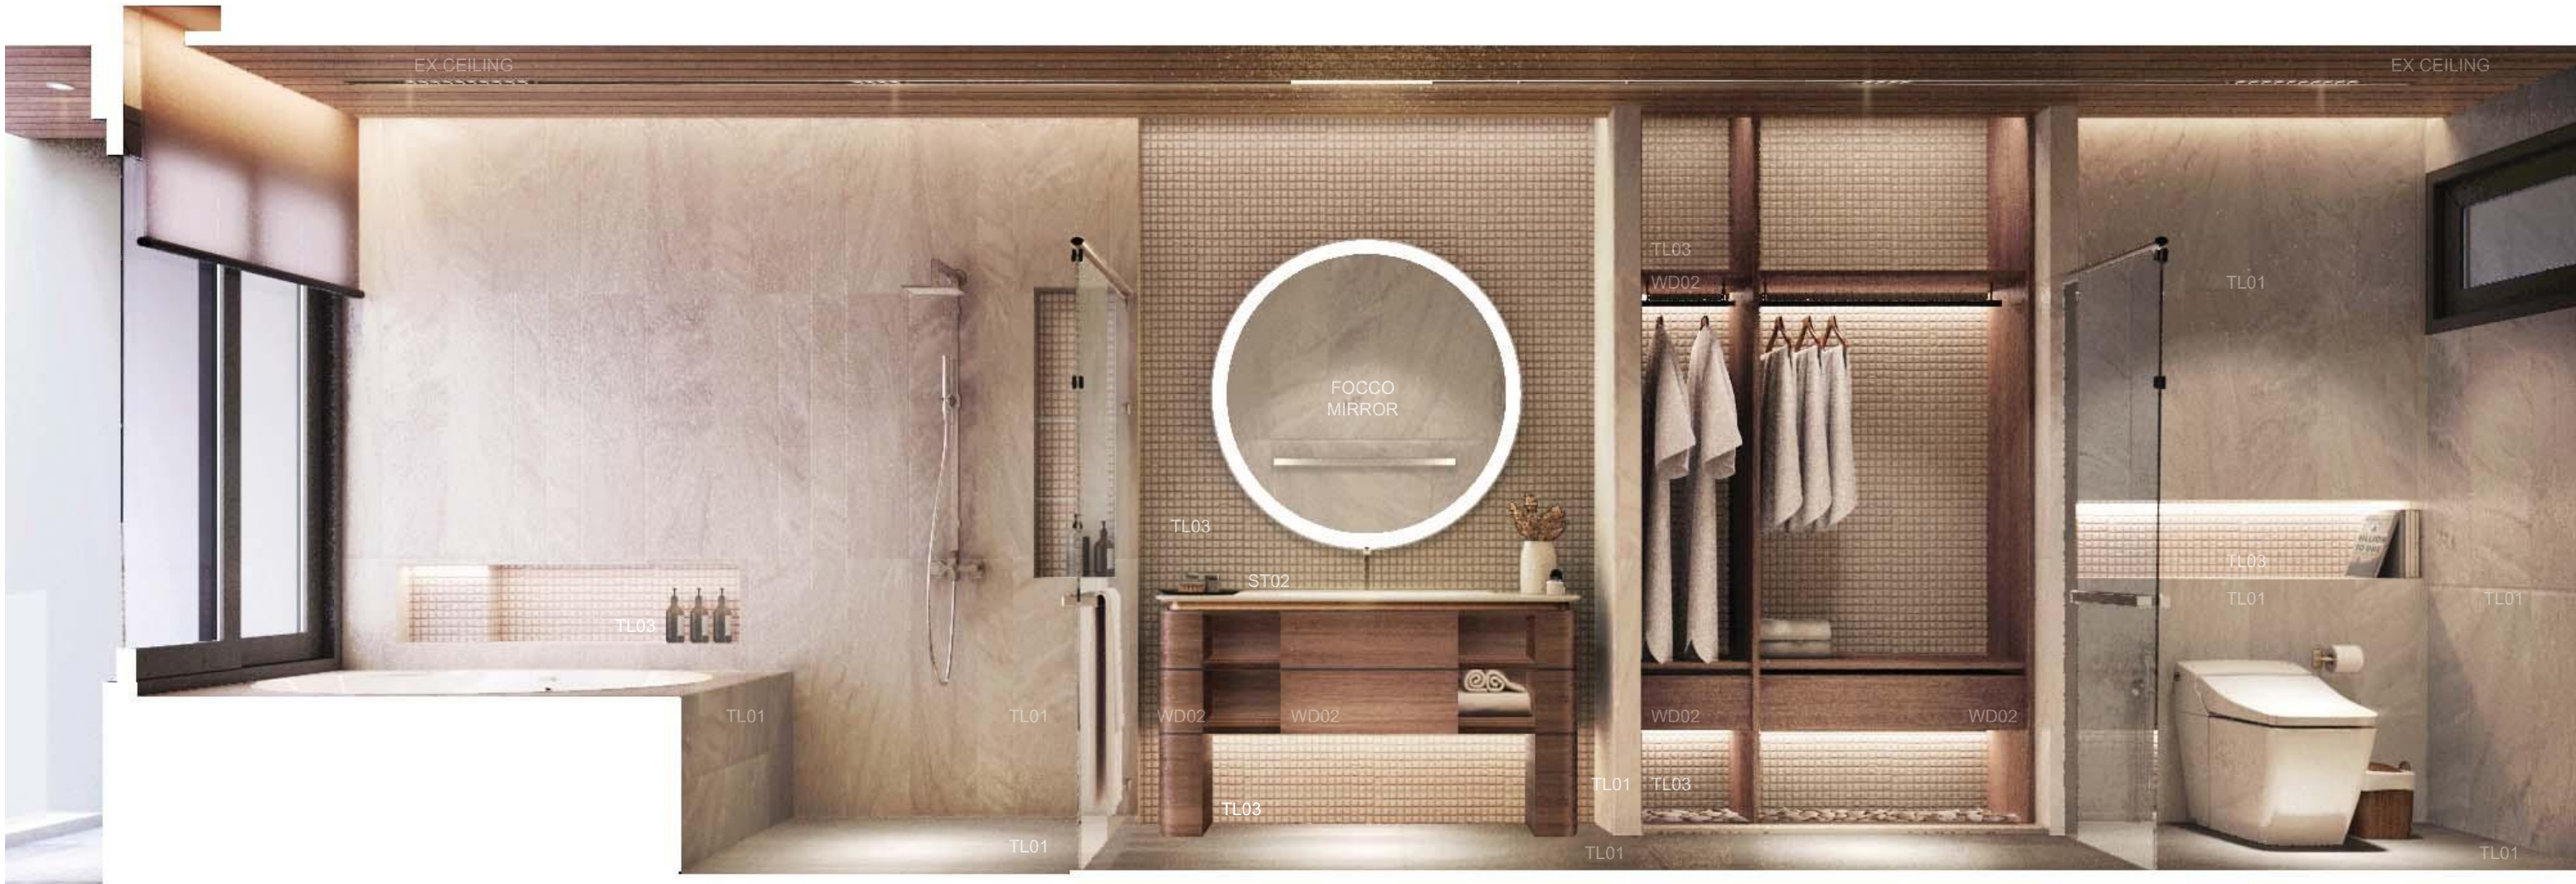

Vaslab

Duplex 2 Bedroom [6] Bathroom 2nd Floor