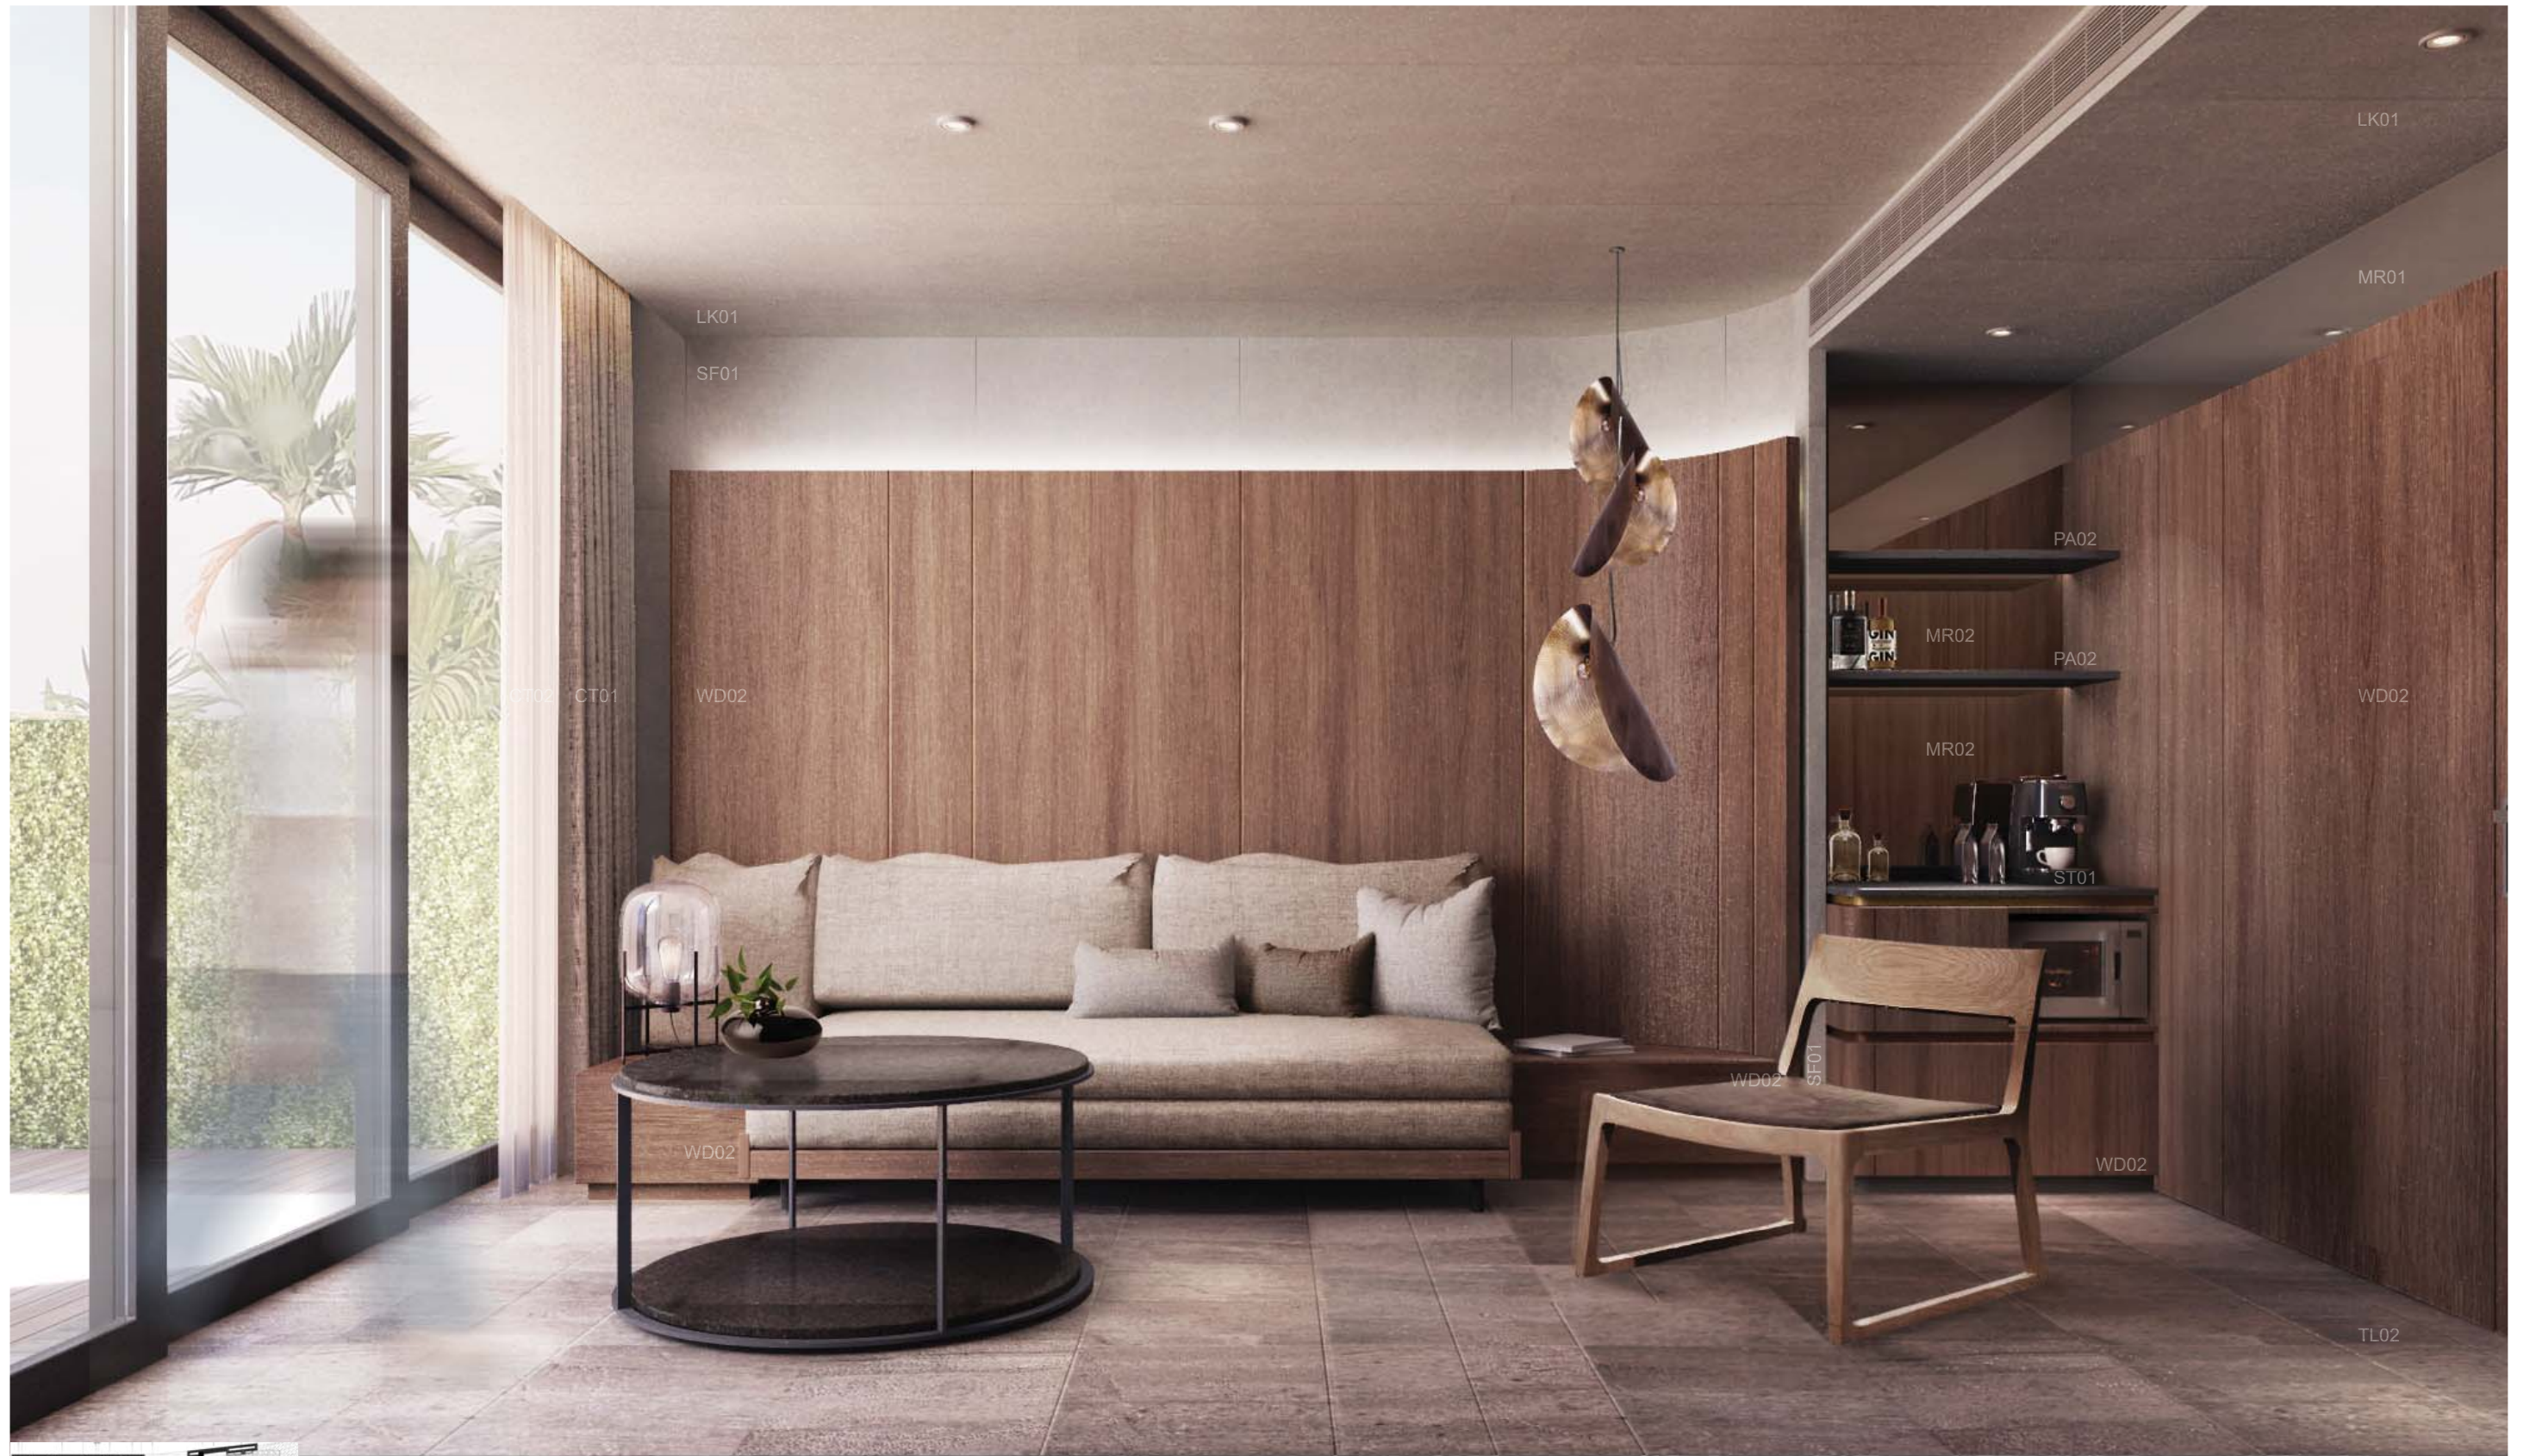

Beach Front Villa [2a] Living Area . Armchair Option 2

Vaslab

Beach Front Villa [2a] Living Area . Armchair Option 3