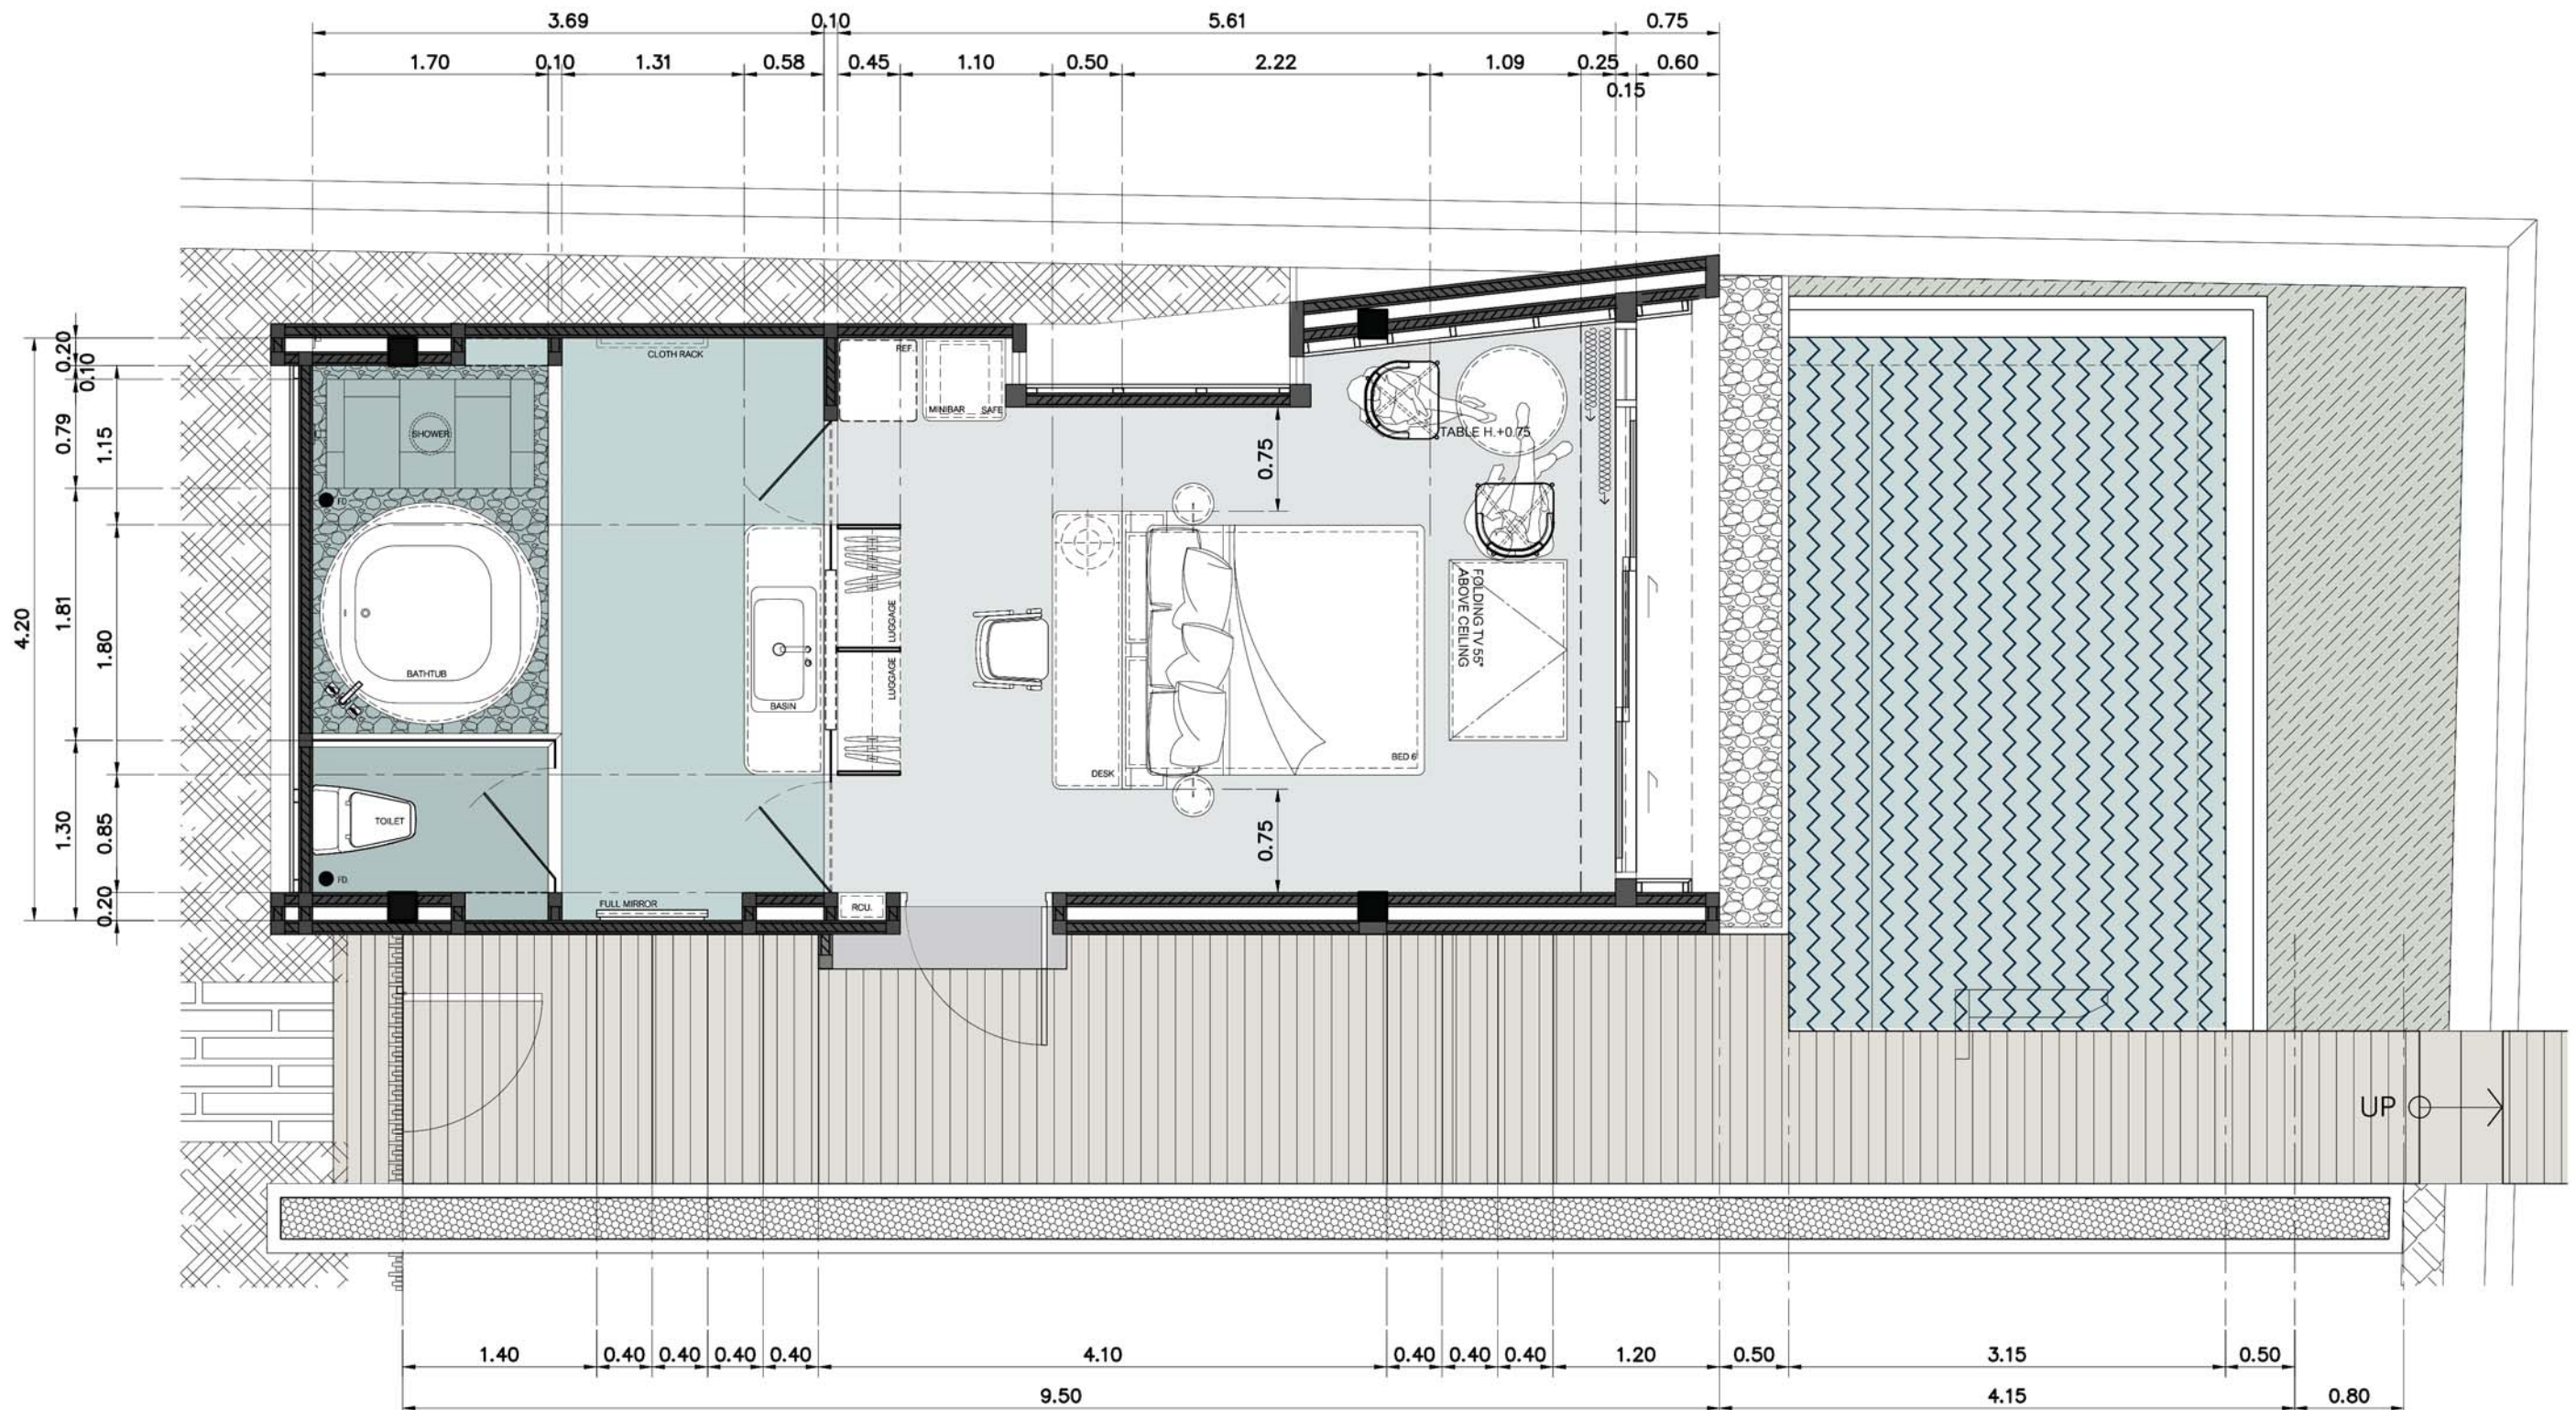

BATANG EASY U
 W 62 x D 62 x H 70 cm.
 Oak Wood (n-01) / Fabric

Vaslab

Beach Front Villa [2a] Bedroom

Vaslab

Beach Front Villa [2a] Bathroom

BEACH FRONT VILLA (4)
FURNITURE LAYOUT PLAN
& PERSPECTIVES

Vaslab

Beach Front Villa [4] Living Area

Vaslab

Beach Front Villa [4] Bathroom

DUPLEX GRAND VILLA (5)
FURNITURE LAYOUT PLAN
& PERSPECTIVES

Vaslab

Duplex Grand Villa (5) . Living Area

Vaslab

Duplex Grand Villa (5) . Living Area

Vaslab

Duplex Grand Villa (5) . Bathroom

Vaslab

Duplex Grand Villa (5) . Bedroom Option A

Vaslab

Duplex Grand Villa (5) . Bedroom Option B

DUPLEX 2 BEDROOM 8 Units (6)
FURNITURE LAYOUT PLAN
& PERSPECTIVES

Vaslab

Vaslab

President Suit 2(3) . Bathroom

SOFA BED

**Mid Century Modern
Pull Out Sofa bed Khaki**

DIMENSION (SOFA) : D1050 x W2000 x H850 mm.
DIMENSION (BED) : D2100 x W2000 x H420 mm.

for Beachfront Villa (1) (2) (2a) (4)