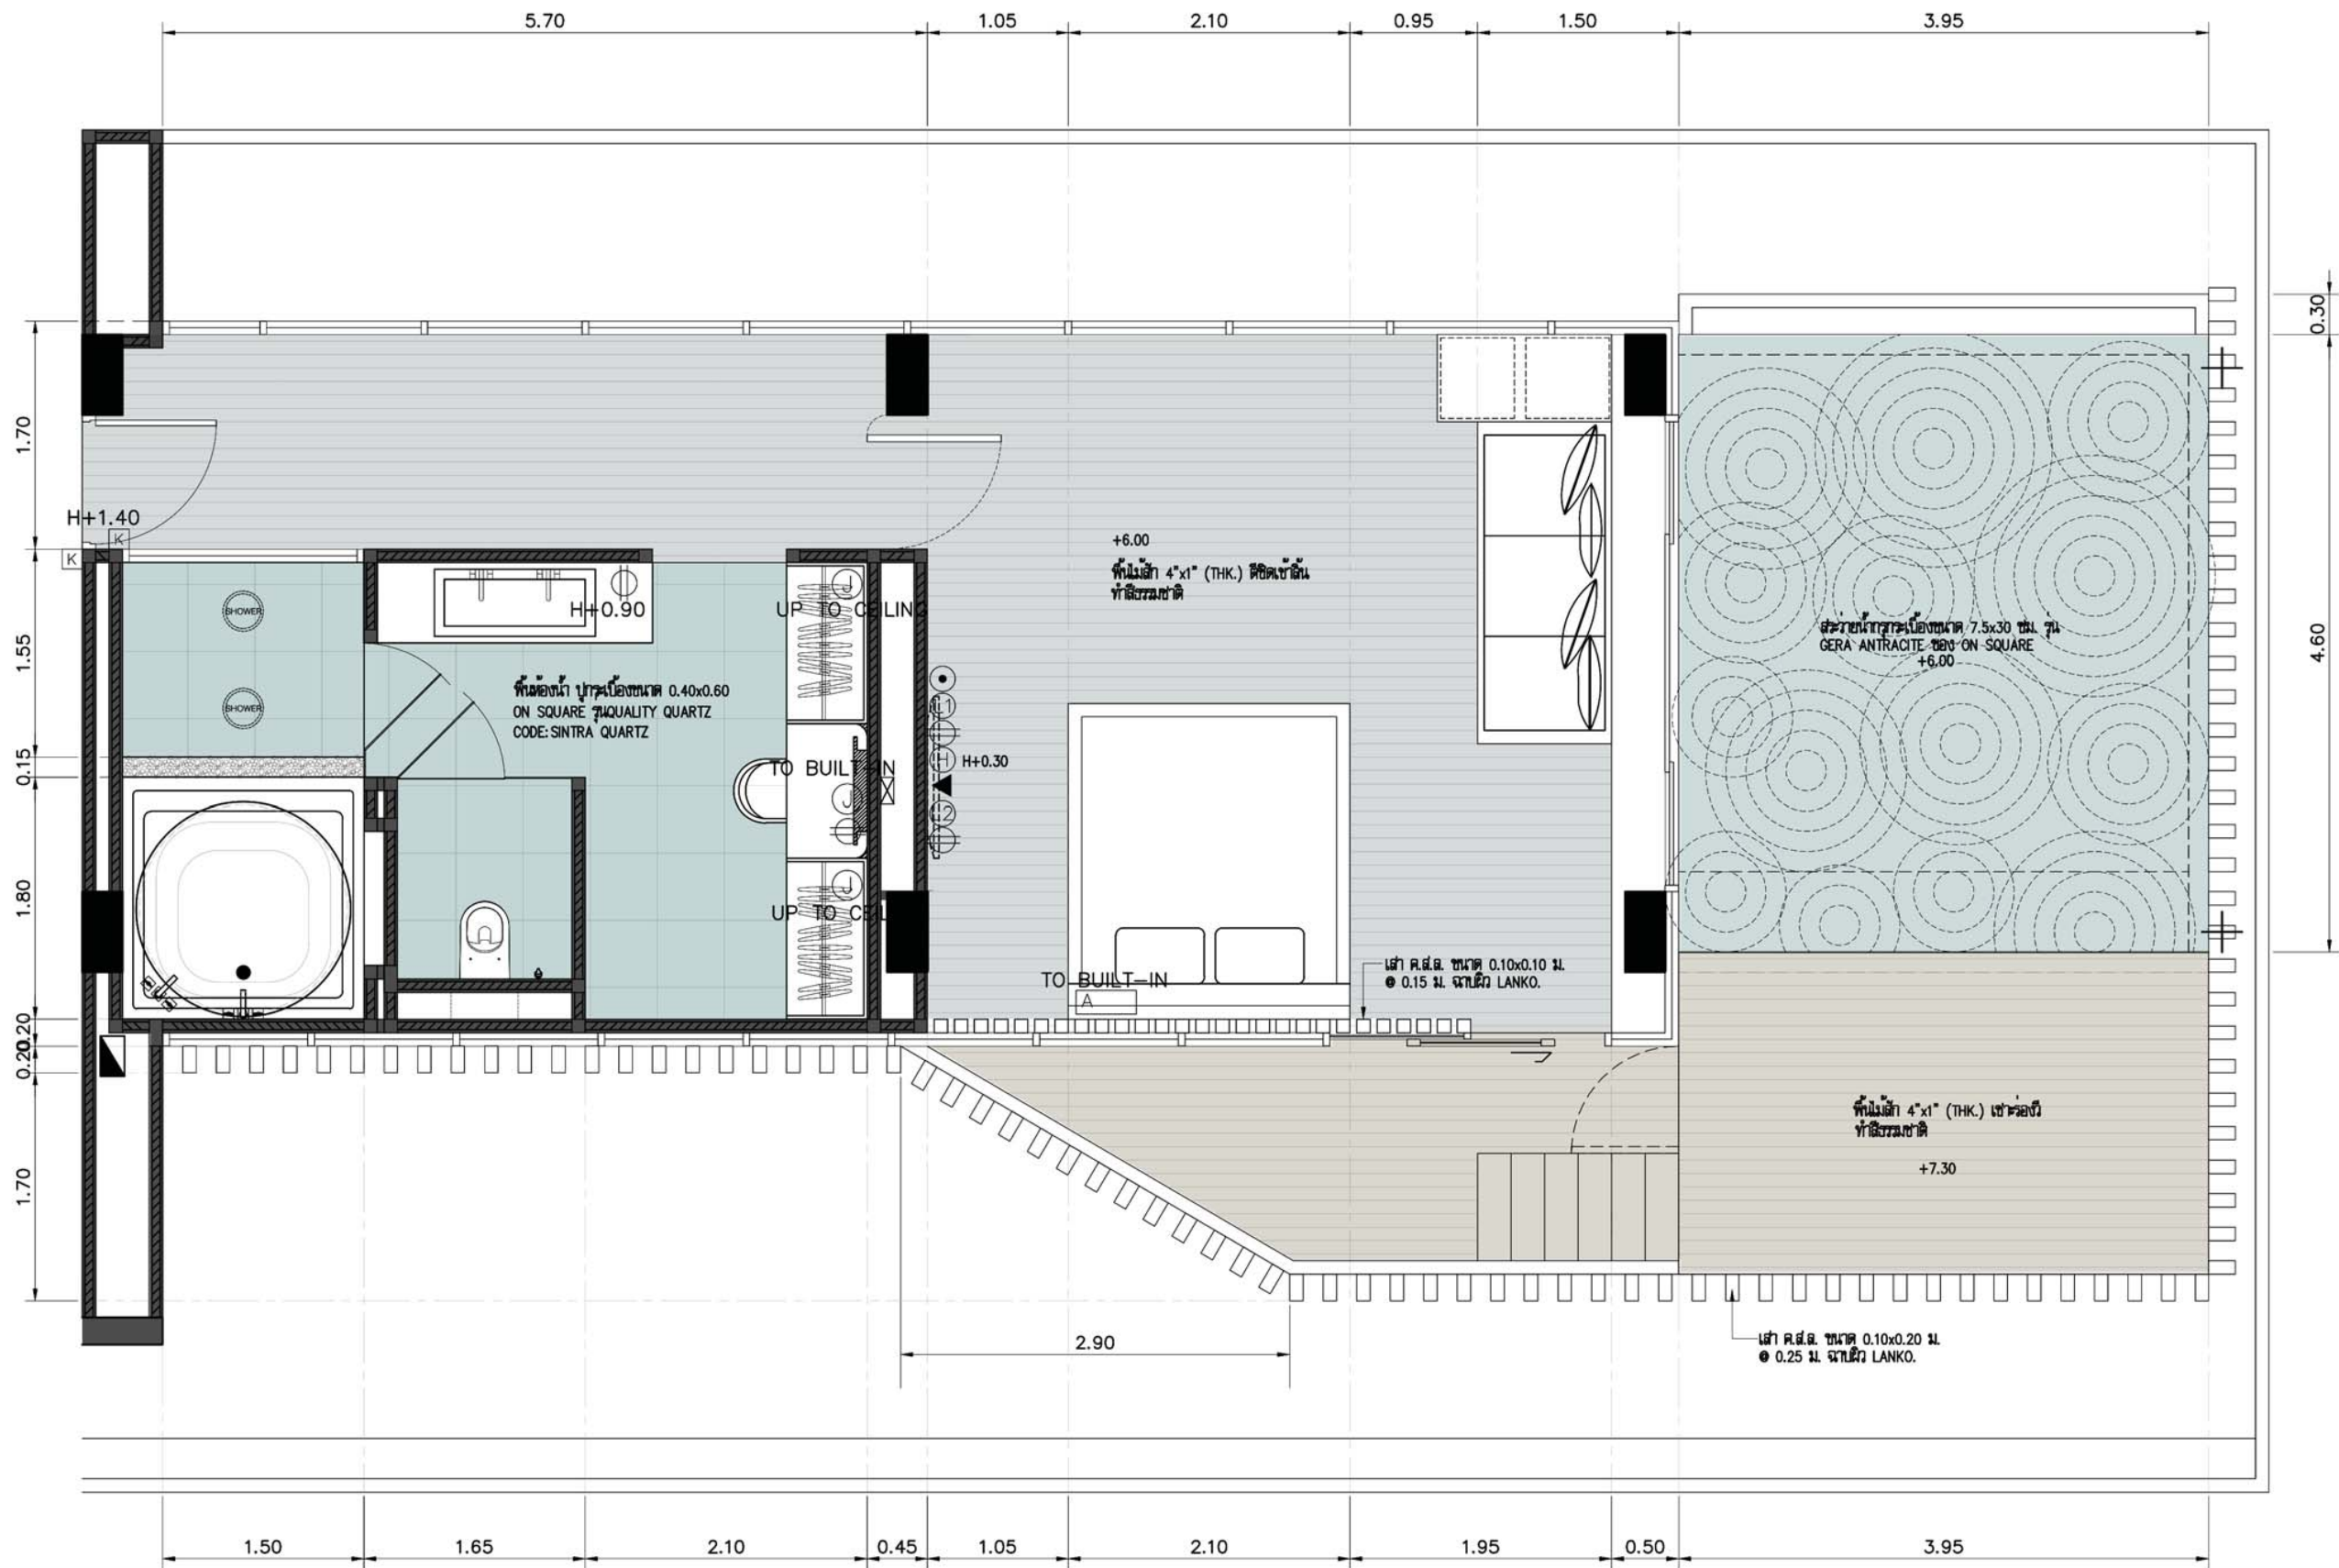

PRESIDENT SUIT 1 (8)
FURNITURE LAYOUT PLAN
& PERSPECTIVES

Vaslab

President Suite 1 (8) Plan . Existing

Vaslab

President Suit 1(8) . Entry + Living Area

Vaslab

President Suit 1(8) . Bedroom

Vaslab

President Suit 1(8) . Bathroom

PRESIDENT SUIT 2 (3)
FURNITURE LAYOUT PLAN
& PERSPECTIVES

FURNITURE LAY OUT PLAN
 SCALE 1:50
PRESIDENT SUIT 2 (3)

Vaslab

President Suit 2(3) . Bedroom

Vaslab

President Suit 2(3) . Bedroom

Vaslab

President Suit 2(3) . Bathroom

SOFA BED

**Mid Century Modern
Pull Out Sofa bed Khaki**

DIMENSION (SOFA) : D1050 x W2000 x H850 mm.
DIMENSION (BED) : D2100 x W2000 x H420 mm.

for Beachfront Villa (1) (2) (2a) (4)

OSVALD SOFA BED

DIMENSION (SOFA) : D1020 x W2000 x H720 mm.
DIMENSION (BED) : D1500 x W2000 x H420 mm.

for Duplex Grand Villa (5) / President Suite 1-2 (3) (8)

Vaslab

SOFA BED

MATERIAL BOARD

- WD01- Existing Timber**
dyed same as Lamitak : WY5243D
- WD01- Ash Plywood thk 4 mm.**
dyed same as Lamitak : WY5243D
- ST01 - Granite**
Stone Gallery : Black China (Hond)
- ST02 - Marble**
Stone Gallery : Grolia Grey (Polished)
- TL01 - Tiles**
Booninter : 1216587 (30x60cm.)
- TL02 - Tiles**
Booninter : 1109892 (30x60cm.)
- TL03 - Mosaic Tiles**
On Square : Sensi : Grey Mosaico
- TL04 - LVT Vinyl Tiles (TBC)**
Vista : P1SGRE5T50 (30x60cm.)
- TL05 - Tiles**
Booninter : 1109850 (30x60cm.)
- TL06 - Tiles**
Booninter : 1076434 (30x60cm.)
- TL07 - Tiles**
Booninter : 1109944 (30x60cm.)
- SF01 - Stone Veneer**
Wallarmour : WMHB01 (60x120cm.)
- SF02 - Stone Veneer**
PlanX : FX1013 (Black)
- PA01 - Painting**
TOA : Duraclean (Matt) : 8299
- PA02 - Spray Painting**
TOA : Duraclean (Flat Enamel) : 8293
- CT01 - Curtain**
Chaleeya : 100%Black Out : CY308/07
- CT02 - Sheer**
Chaleeya : Sheer Fabric : CY512/01