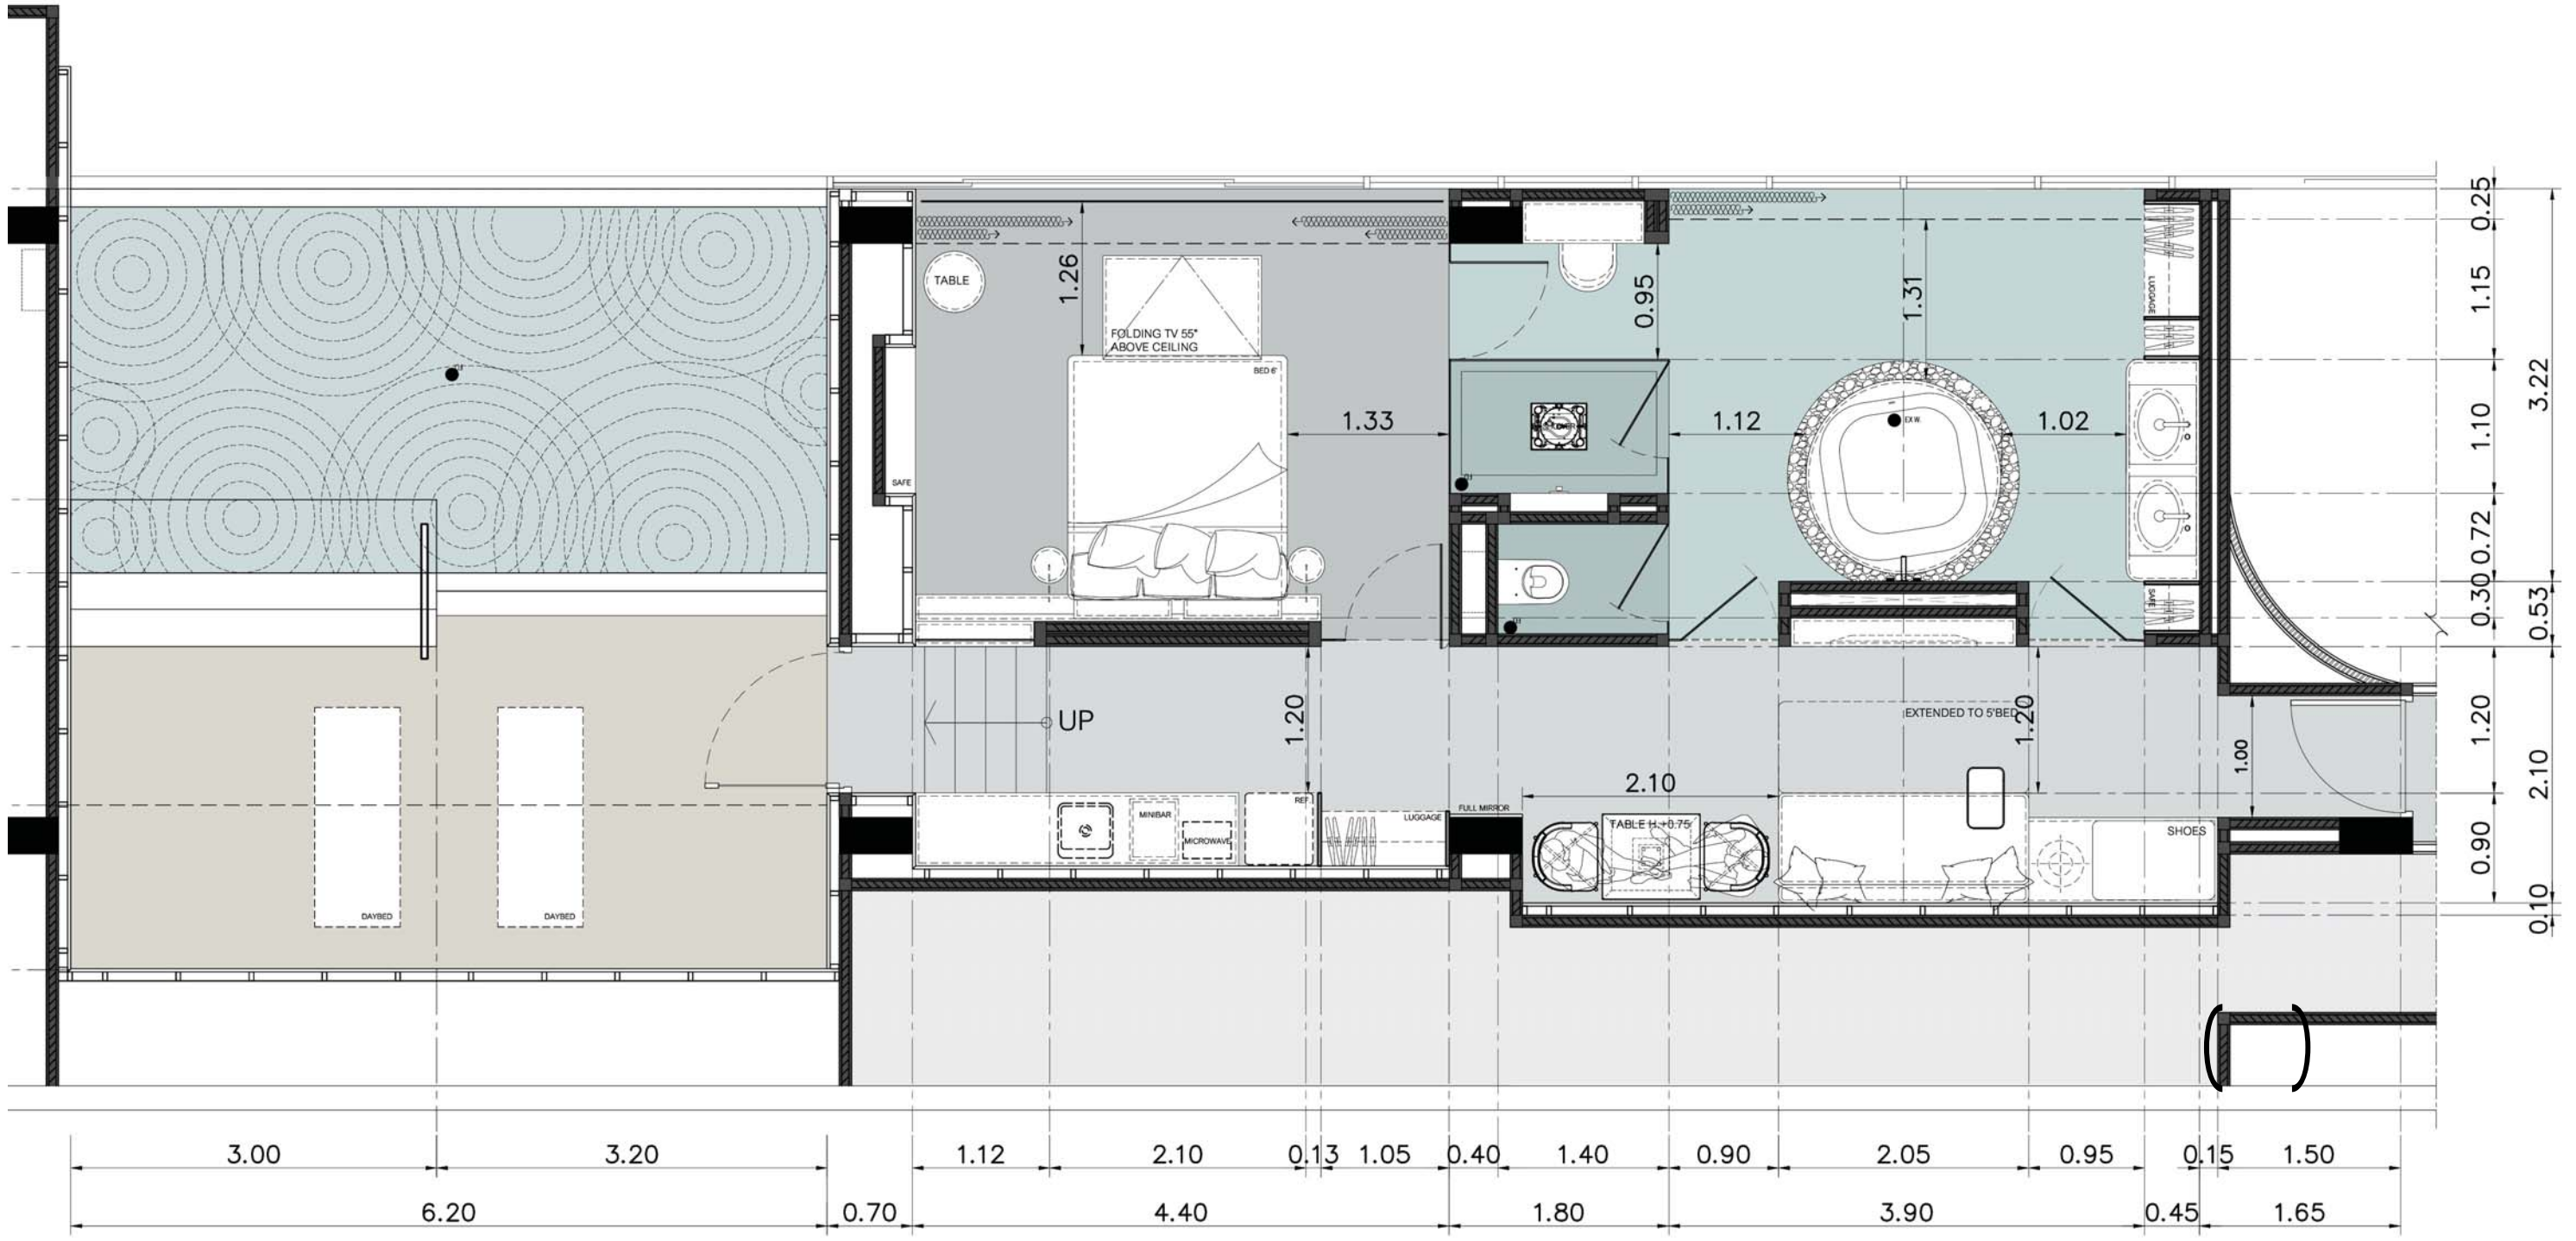

Duplex 2 Bedroom [6] Bathroom 2nd Floor

STUDIO POOL VILLA (7)
FURNITURE LAYOUT PLAN
& PERSPECTIVES

Vaslab

Studio Pool Villa (7) . Bedroom

Vaslab

Studio Pool Villa (7) . Bathroom

Vaslab

Studio Pool Villa (7) . Bedroom

PRESIDENT SUIT 1 (8)
FURNITURE LAYOUT PLAN
& PERSPECTIVES

Vaslab

President Suite 1 (8) Plan . Existing

Vaslab

President Suit 1(8) . Entry + Living Area

Vaslab

President Suit 1(8) . Bedroom

Vaslab

Vaslab

President Suit 2(3) . Bathroom

SOFA BED

**Mid Century Modern
Pull Out Sofa bed Khaki**

DIMENSION (SOFA) : D1050 x W2000 x H850 mm.
DIMENSION (BED) : D2100 x W2000 x H420 mm.

for Beachfront Villa (1) (2) (2a) (4)

OSVALD SOFA BED

DIMENSION (SOFA) : D1020 x W2000 x H720 mm.
DIMENSION (BED) : D1500 x W2000 x H420 mm.

for Duplex Grand Villa (5) / President Suite 1-2 (3) (8)

Vaslab

SOFA BED

MATERIAL BOARD

- WD01- Existing Timber**
dyed same as Lamitak : WY5243D
- WD01- Ash Plywood thk 4 mm.**
dyed same as Lamitak : WY5243D
- ST01 - Granite**
Stone Gallery : Black China (Hond)
- ST02 - Marble**
Stone Gallery : Grolia Grey (Polished)
- TL01 - Tiles**
Booninter : 1216587 (30x60cm.)
- TL02 - Tiles**
Booninter : 1109892 (30x60cm.)
- TL03 - Mosaic Tiles**
On Square : Sensi : Grey Mosaico
- TL04 - LVT Vinyl Tiles (TBC)**
Vista : P1SGRE5T50 (30x60cm.)
- TL05 - Tiles**
Booninter : 1109850 (30x60cm.)
- TL06 - Tiles**
Booninter : 1076434 (30x60cm.)
- TL07 - Tiles**
Booninter : 1109944 (30x60cm.)
- SF01 - Stone Veneer**
Wallarmour : WMHB01 (60x120cm.)
- SF02 - Stone Veneer**
PlanX : FX1013 (Black)
- PA01 - Painting**
TOA : Duraclean (Matt) : 8299
- PA02 - Spray Painting**
TOA : Duraclean (Flat Enamel) : 8293
- CT01 - Curtain**
Chaleeya : 100%Black Out : CY308/07
- CT02 - Sheer**
Chaleeya : Sheer Fabric : CY512/01