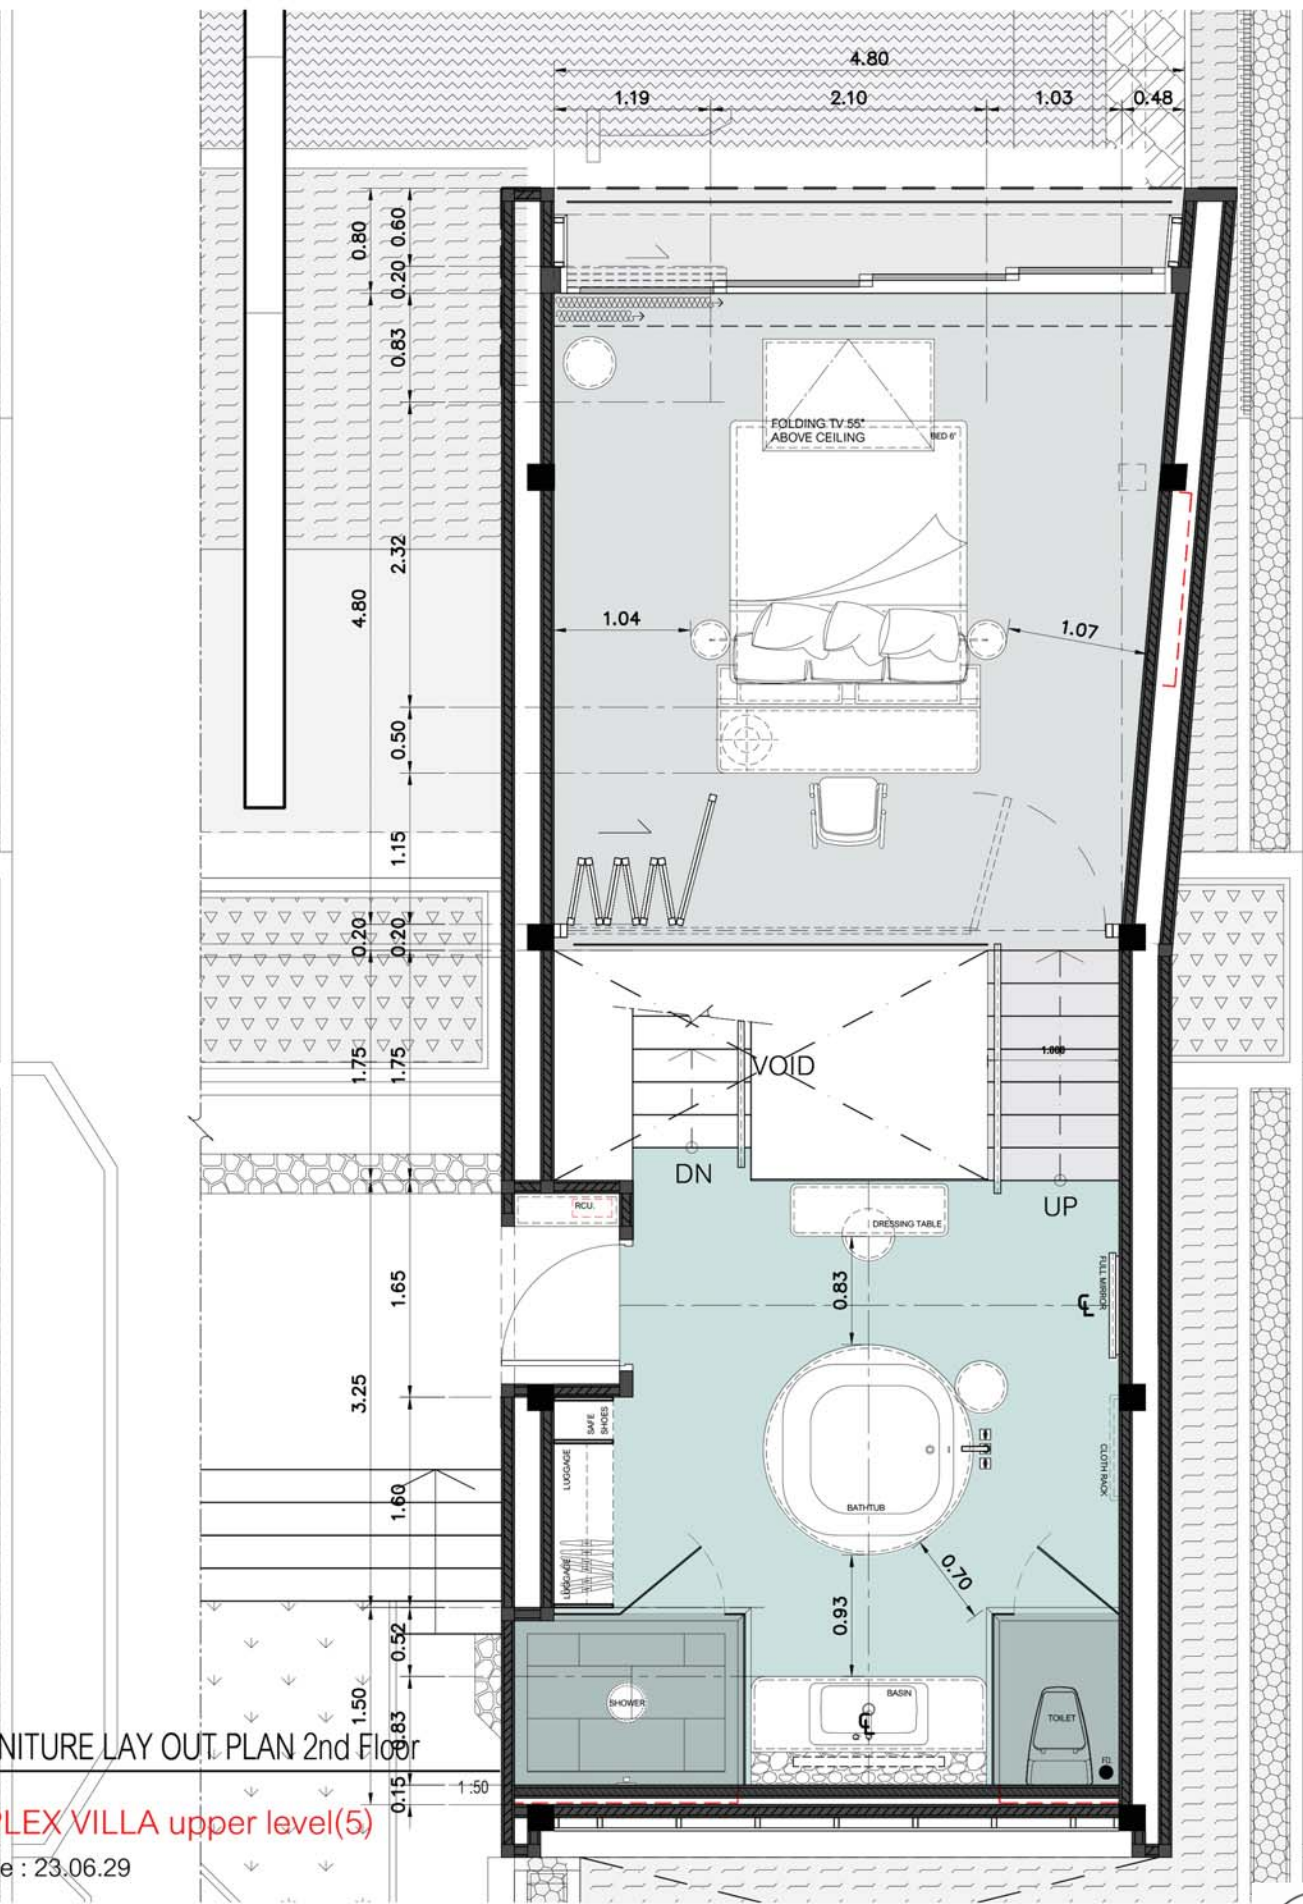

BATANG EASY U
 W 62 x D 62 x H 70 cm.
 Oak Wood (n-01) / Fabric

Vaslab

Beach Front Villa [2a] Bedroom

Vaslab

Beach Front Villa [2a] Bathroom

BEACH FRONT VILLA (4)
FURNITURE LAYOUT PLAN
& PERSPECTIVES

Vaslab

Beach Front Villa [4] Living Area

Vaslab

Beach Front Villa [4] Bathroom

DUPLEX GRAND VILLA (5)
FURNITURE LAYOUT PLAN
& PERSPECTIVES

Vaslab

Duplex Grand Villa (5) . Living Area

Vaslab

Duplex Grand Villa (5) . Living Area

Vaslab

Duplex Grand Villa (5) . Bathroom

Vaslab

Duplex Grand Villa (5) . Bedroom Option A

Vaslab

Duplex Grand Villa (5) . Bedroom Option B

DUPLEX 2 BEDROOM 8 Units (6)
FURNITURE LAYOUT PLAN
& PERSPECTIVES

Vaslab