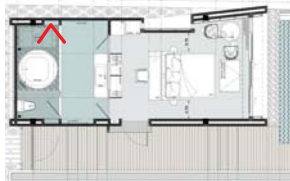

Vaslab

Beach Front Villa [4] Bathroom