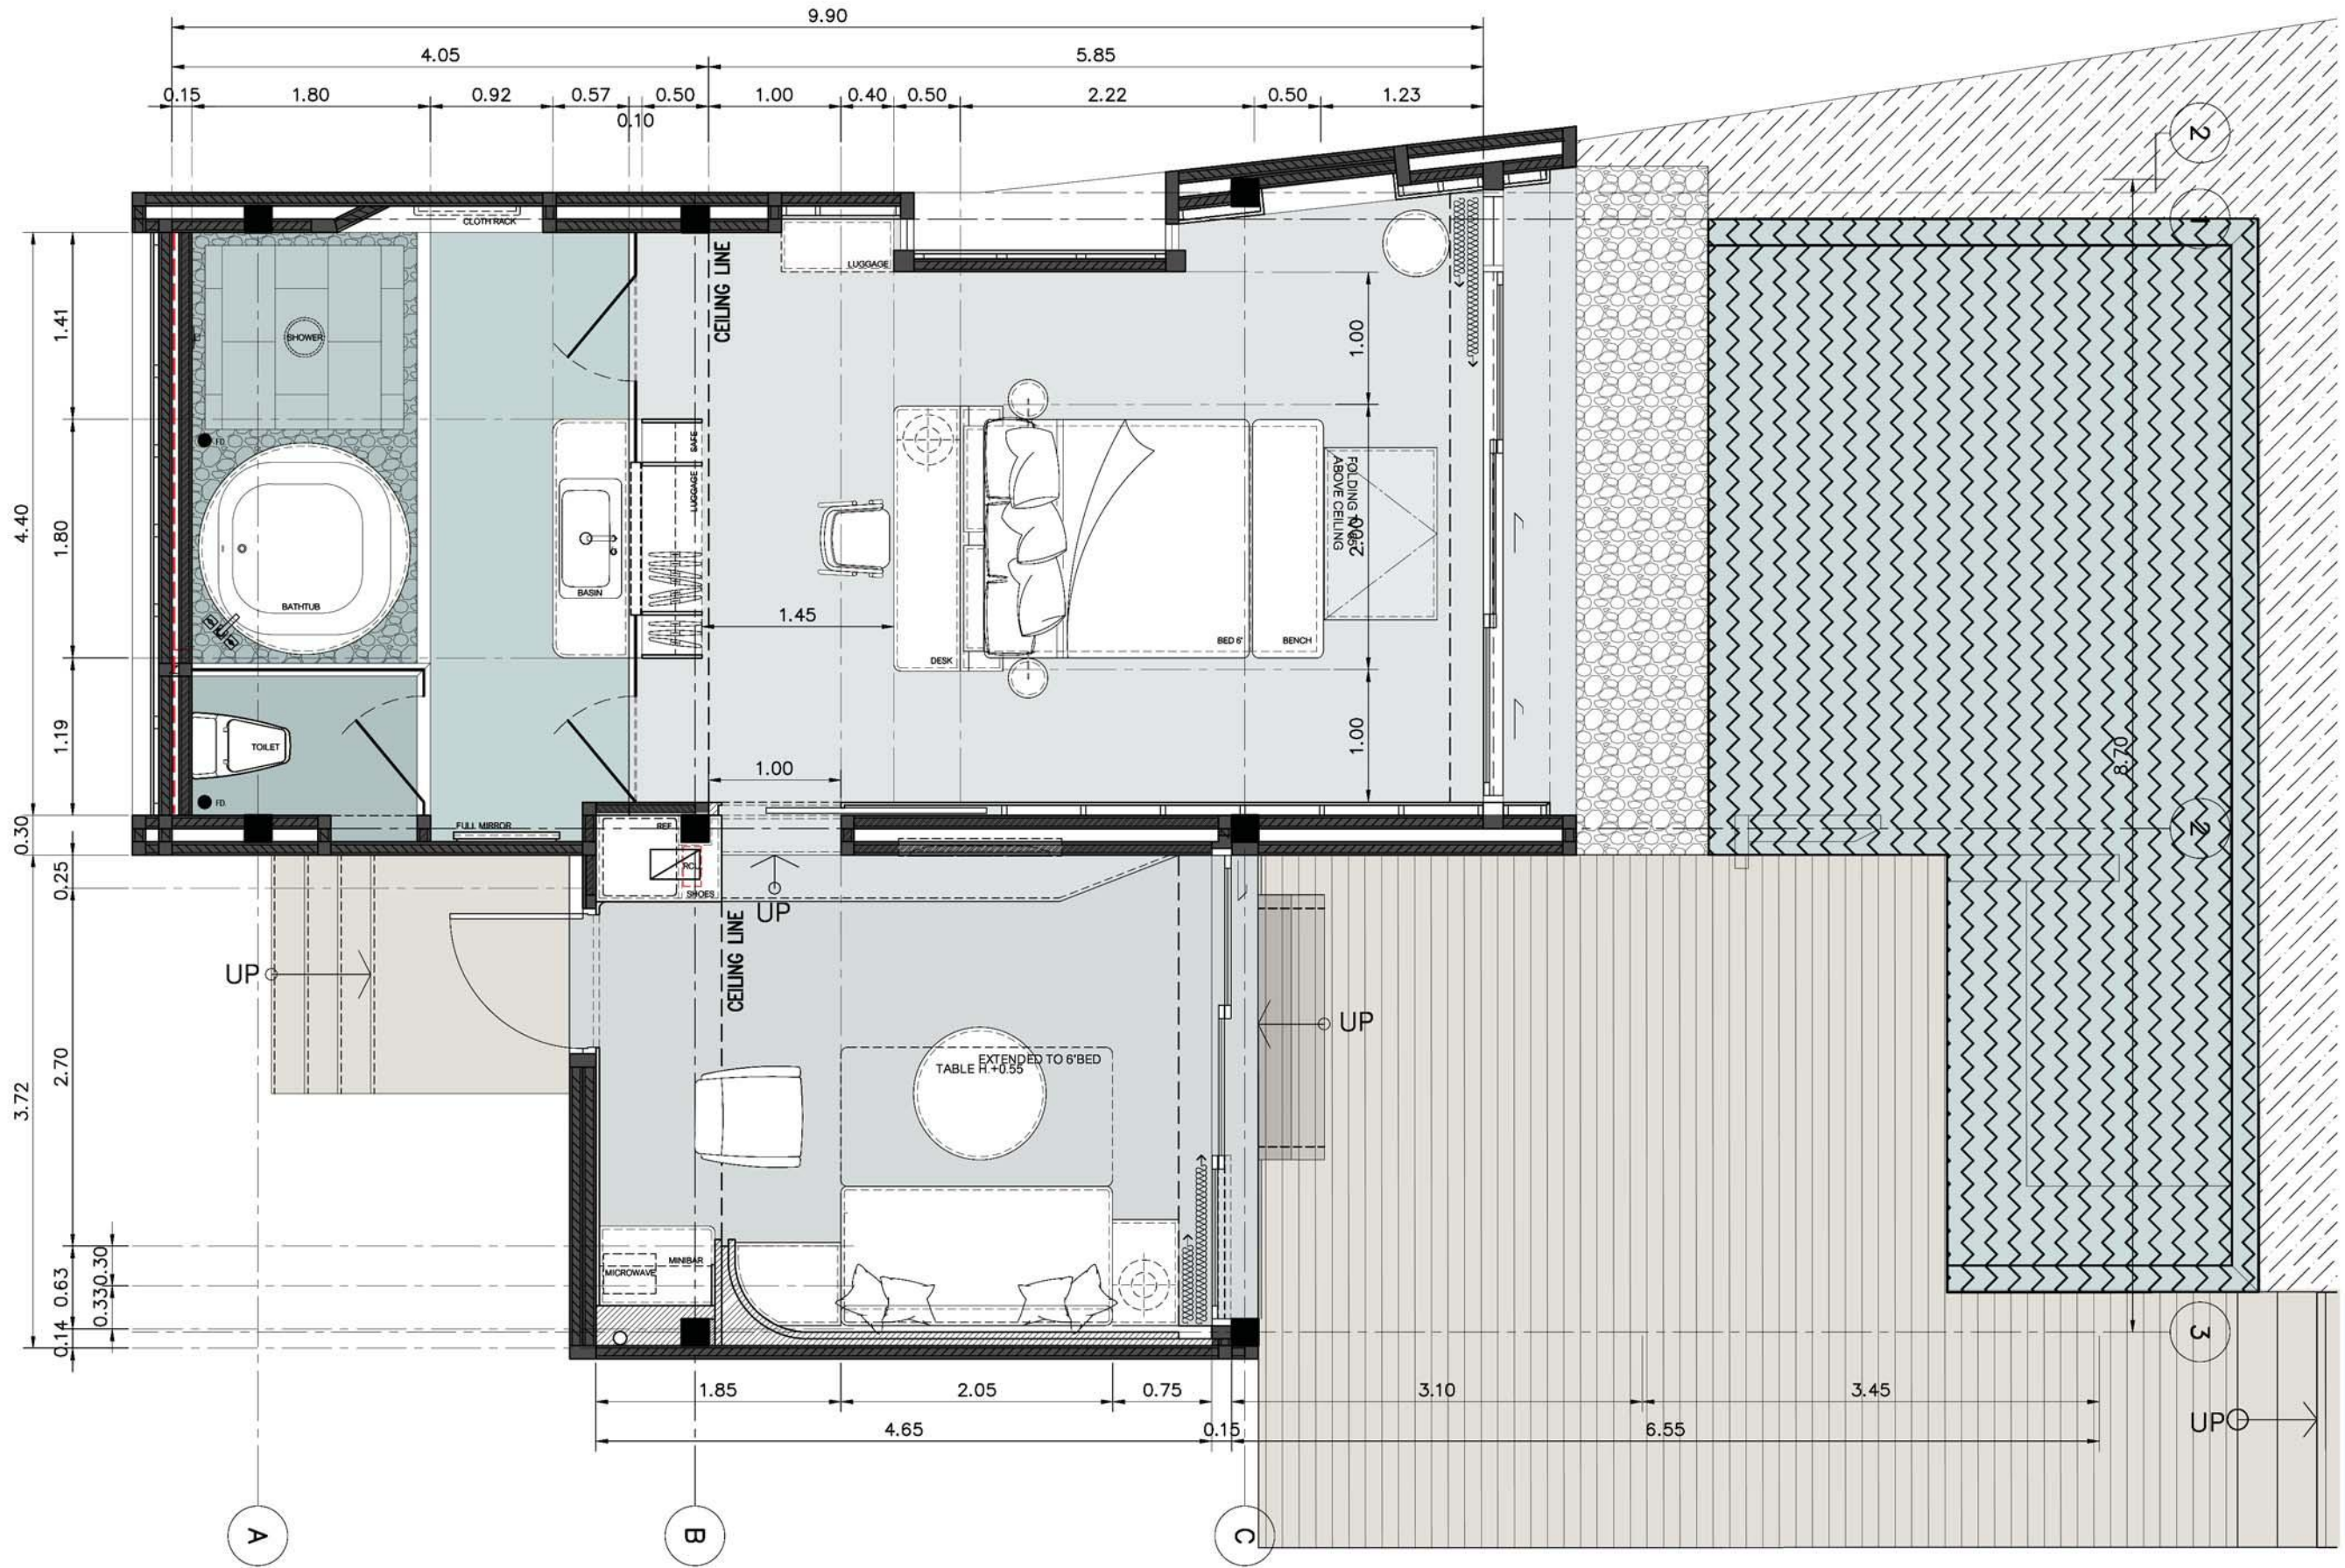

BEACH FRONT VILLA (1)
FURNITURE LAYOUT PLAN
& PERSPECTIVES

Vaslab

Beach Front Villa [1] Living Area

Vaslab

Beach Front Villa [1] Bedroom 1

Vaslab

Beach Front Villa [1] Bedroom 2

Vaslab

Beach Front Villa [1] Bathroom 1/2

BEACH FRONT VILLA (2)
FURNITURE LAYOUT PLAN
& PERSPECTIVES

Vaslab

Beach Front Villa [2] Living Area

Vaslab

Beach Front Villa [2] Living Area

Vaslab

Beach Front Villa [2] Bedroom

Vaslab

Beach Front Villa [2] Bathroom

BEACH FRONT VILLA (2a)
FURNITURE LAYOUT PLAN
& PERSPECTIVES

Vaslab

Beach Front Villa [2a] Living Area

Vaslab

Beach Front Villa [2a] Living Area

Vaslab

Vaslab

President Suit 2(3) . Bathroom

SOFA BED

**Mid Century Modern
Pull Out Sofa bed Khaki**

DIMENSION (SOFA) : D1050 x W2000 x H850 mm.
DIMENSION (BED) : D2100 x W2000 x H420 mm.

for Beachfront Villa (1) (2) (2a) (4)