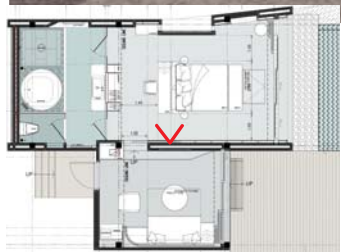

BATANG EASY U
 W 62 x D 62 x H 70 cm.
 Oak Wood (n-01) / Fabric

Vaslab

Beach Front Villa [2a] Bedroom

Vaslab

Beach Front Villa [2a] Bathroom

BEACH FRONT VILLA (4)
FURNITURE LAYOUT PLAN
& PERSPECTIVES

Vaslab