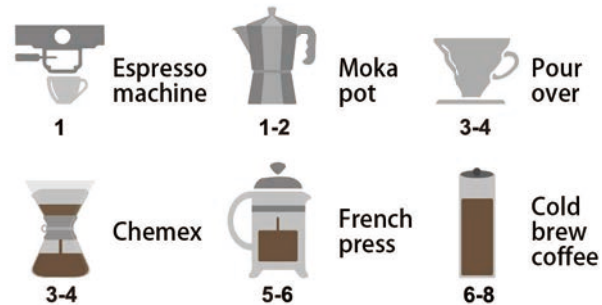

Supported brew methods