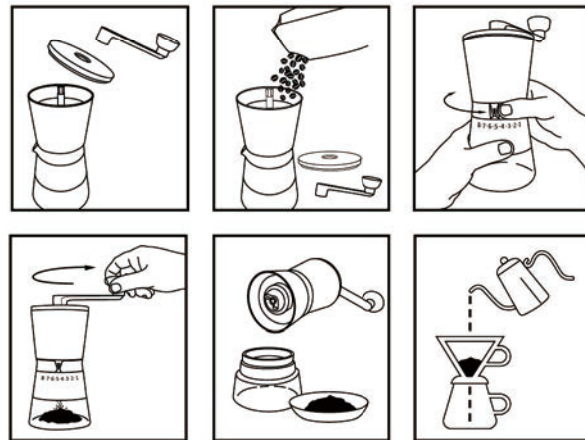

PATENTED DESIGN

Precision Coffee Grinders

HOW TO USE