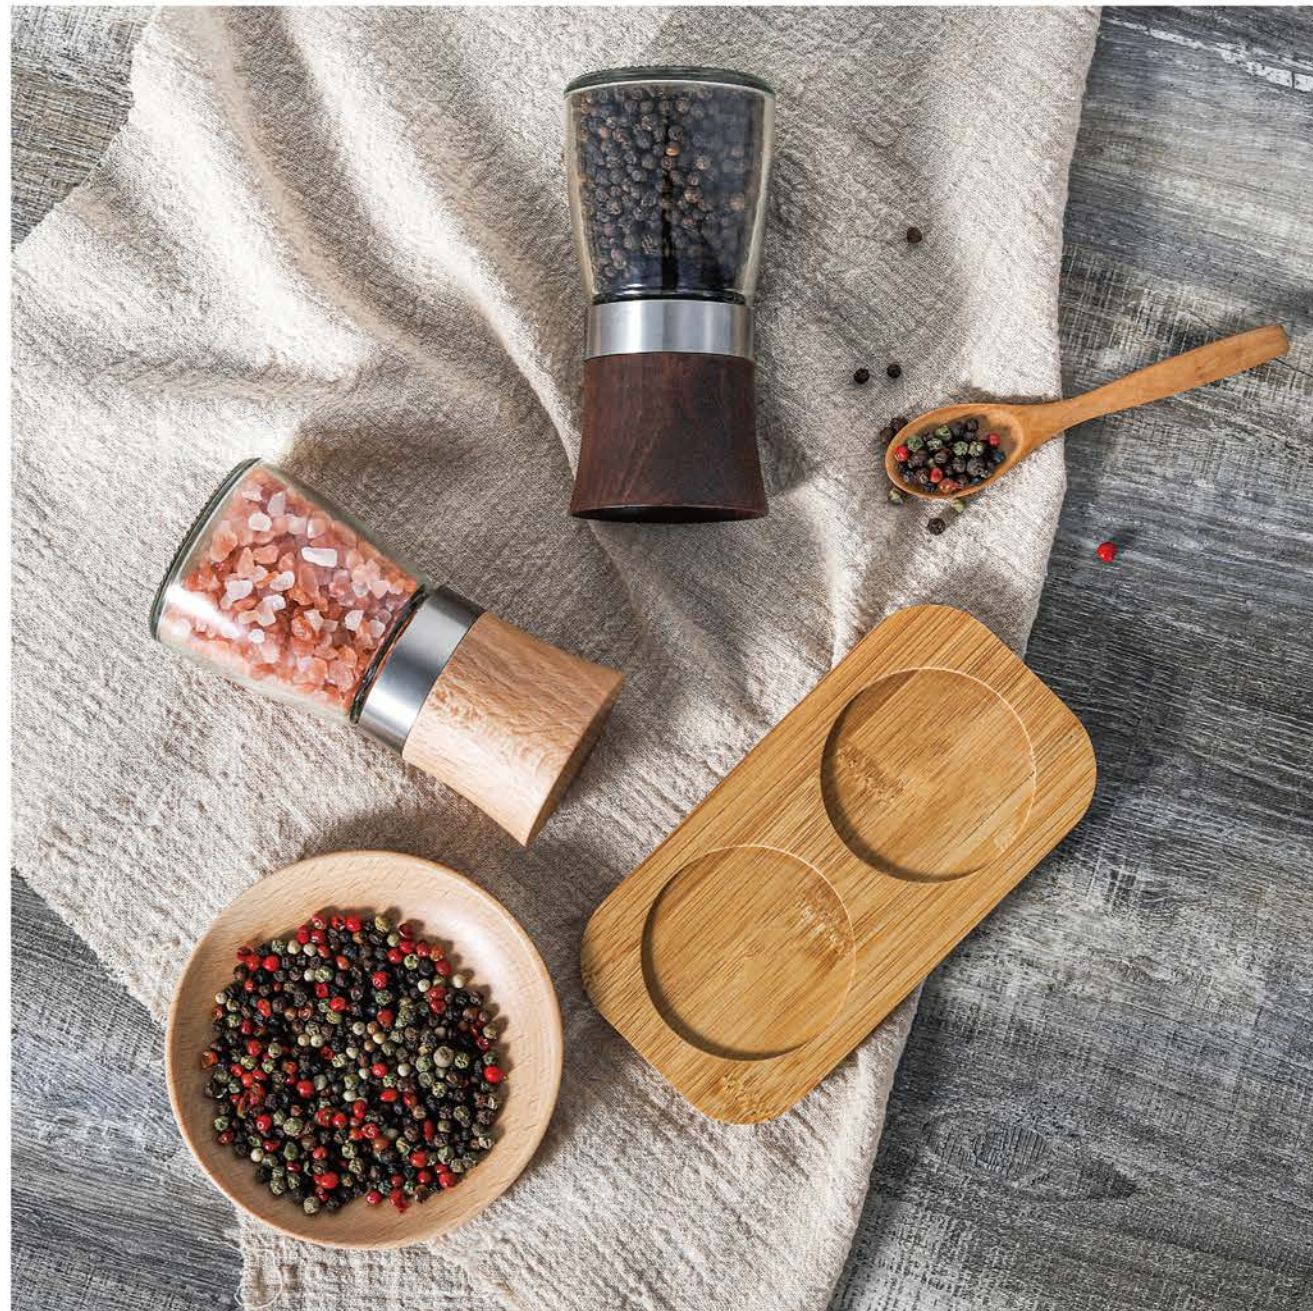

PATENTED DESIGN

Wooden Salt & Pepper Mill Set

ITEM 1080256

Wooden S/P Mill Set

Product size: 165x85x147mm

Capacity: 140mlx2

CBM: 0.042

Measurement: 41x33x31cm/16sets