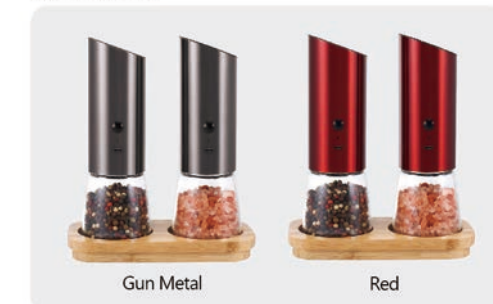

Other colors