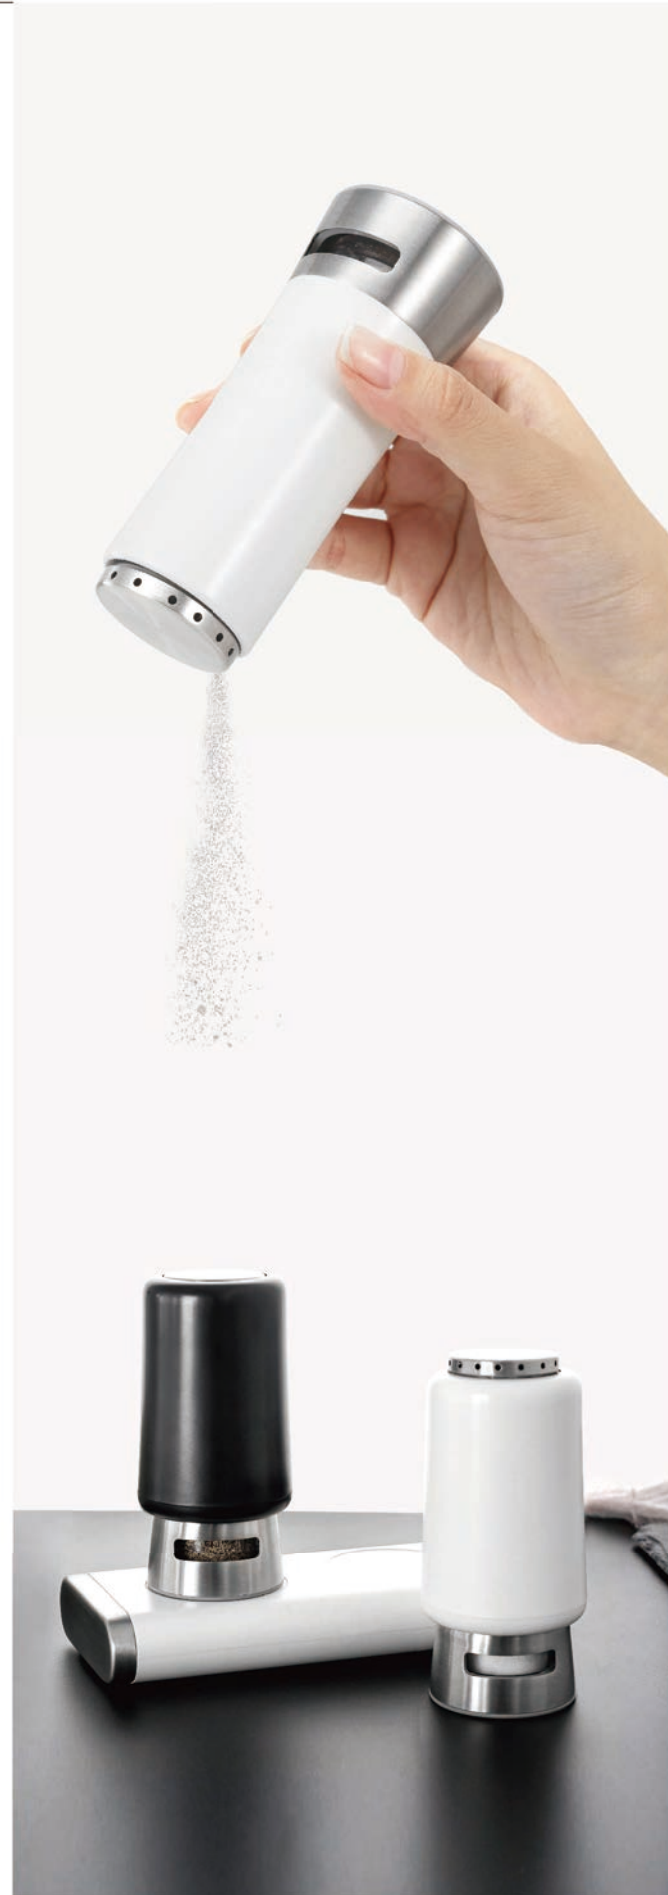

ITEM 1080141
3 in 1 Magic Shaker Set
 Product size: 170x77x140mm
 Capacity: 60mlx2
 CBM: 0.041
 Measurement: 35.6x30.7x38cm/16sets

ITEM 1080143
3 in 1 Magic Shaker Set
 Product size: 170x77x140mm
 Capacity: 60mlx2
 CBM: 0.041
 Measurement: 35.6x30.7x38cm/16sets

ITEM 1080142
5 in 1 Magic Shaker Set
 Product size: 250x80x120mm
 Capacity: 60mlx4
 CBM: 0.036
 Measurement: 46x28x28cm/10sets

ITEM 1080140
5 in 1 Magic Shaker Set
 Product size: 250x80x120mm
 Capacity: 60mlx4
 CBM: 0.036
 Measurement: 46x28x28cm/10sets