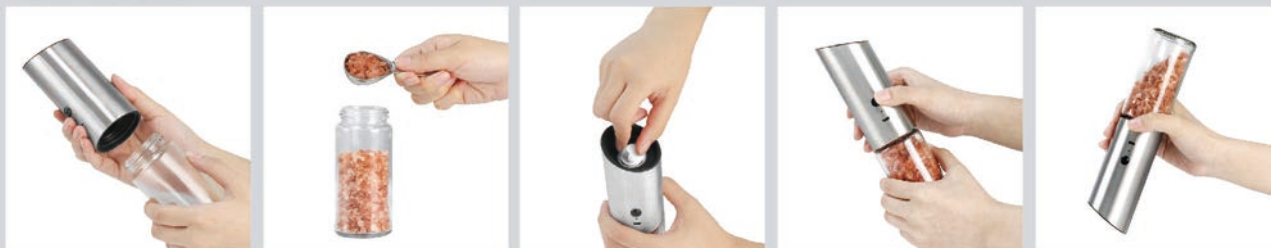

PATENTED DESIGN

Gravity Salt & Pepper Mills

Rechargeable

Easy to refill salt, pepper and other dried spices.
Bigger container.
Anticorrosive and durable ceramic grinder core.

120mins Charge time

90mins Working time

1200mAh Li-battery Capacity

HOW TO USE

ITEM 1050061

Rechargeable Gravity S/P Mill (with Light)
Product size: Dia.55x225mm
Capacity: 170ml
CBM: 0.032
Measurement: 42x28.1x27cm/24pcs

Humanization LED light
Lighting automatically
when grinding

ITEM 1050041

Rechargeable Gravity S/P Mill
Product size: Dia.55x225mm
Capacity: 170ml
CBM: 0.032
Measurement: 42x28.1x27cm/24pcs

ITEM 1050043

Rechargeable Gravity S/P Mill
Product size: Dia.65x193mm
Capacity: 140ml
CBM: 0.028
Measurement: 44.8x30.2x21cm/24pcs

Other colors

Gun Metal

Red

ITEM 1080407

Rechargeable Gravity S/P Mill Set
Product size: 170x86x200mm
Capacity: 140mlx2
CBM: 0.034
Measurement: 43x38.2x21cm/12sets