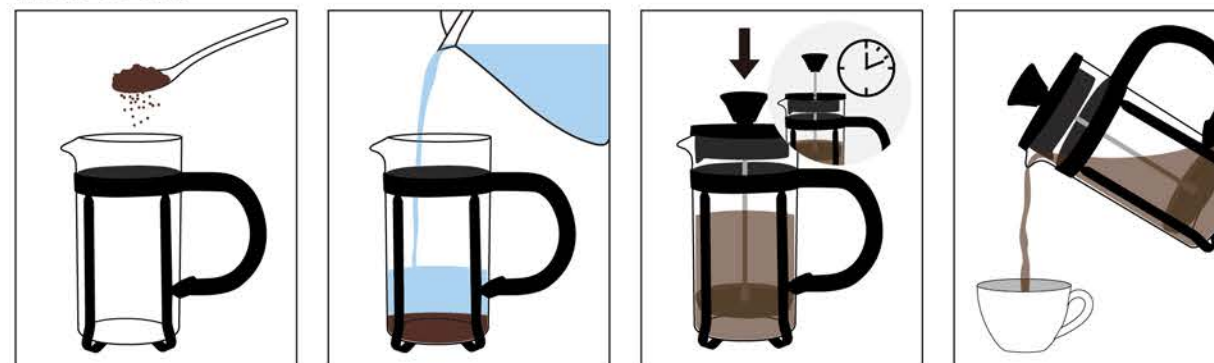

HOW TO USE

ITEM 1060170
French Press Coffee Maker
Product size: 115x70x165mm
Capacity: 350ml
CBM: 0.040
Measurement: 38x26x41cm/16pcs